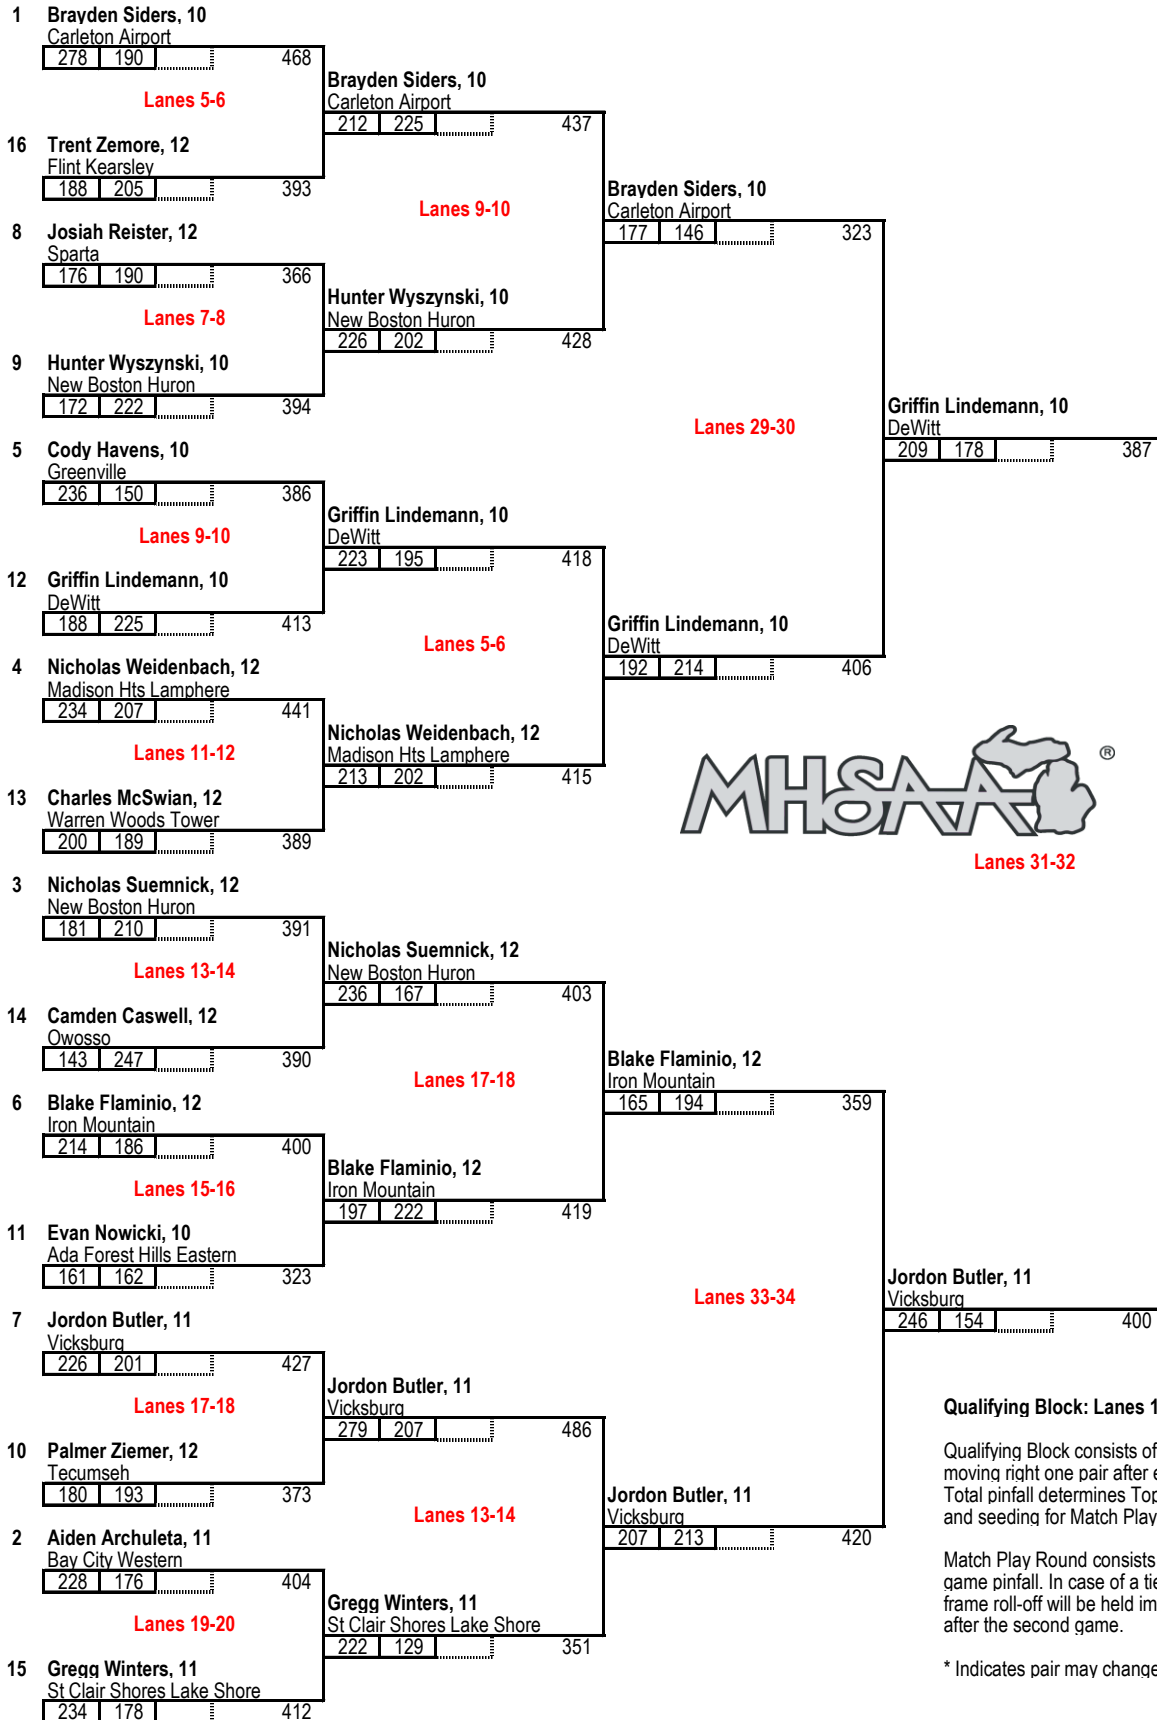

MHSAA SINGLES FINALS - DIVISION 2 BOYS

Century Lanes - Waterford | March 1, 2025

Qualifying Block: Lanes 1-24

Qualifying Block consists of 6 games, moving right one pair after each game. Total pinfall determines Top 16 Advancers and seeding for Match Play Round.

Match Play Round consists of total two-game pinfall. In case of a tie, a nine-ten frame roll-off will be held immediately after the second game.

* Indicates pair may change.