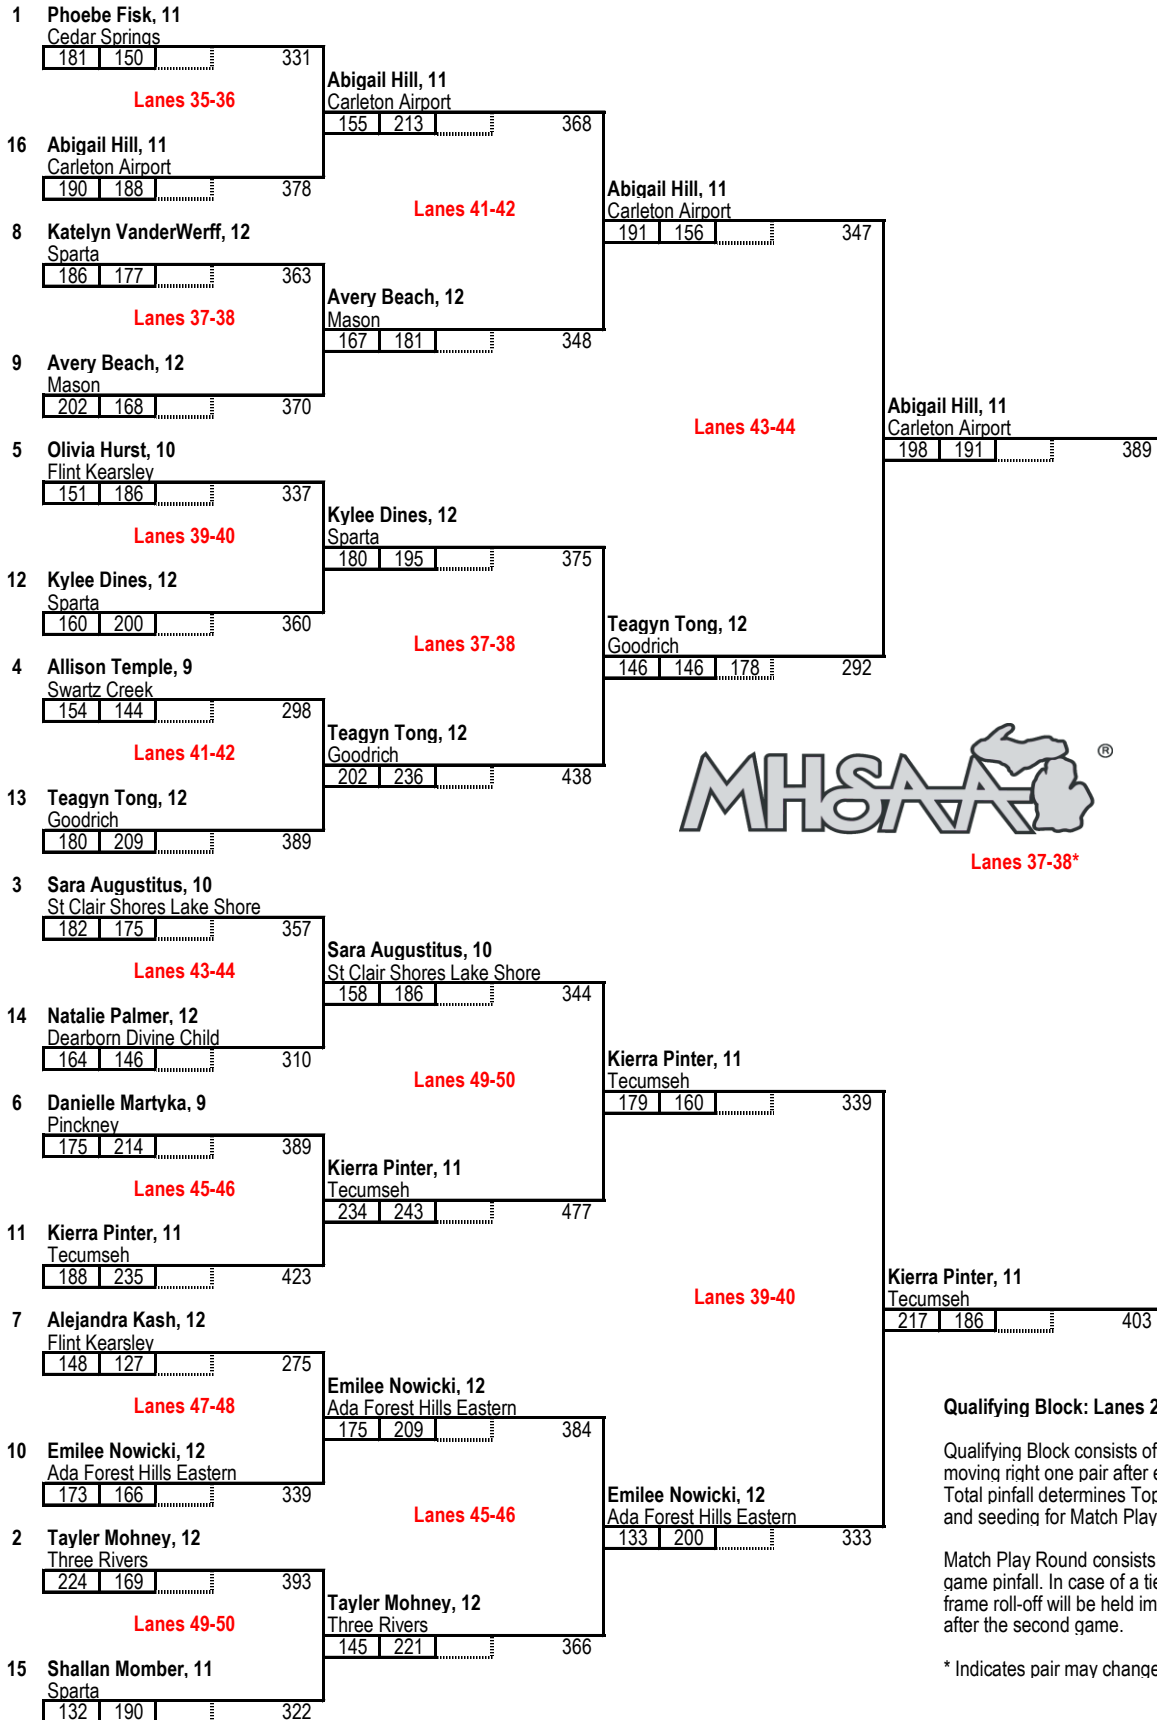

MHSAA SINGLES FINALS - DIVISION 2 GIRLS

Century Lanes - Waterford | March 1, 2025

Kierra Pinter, 11
Tecumseh
DIVISION 2 CHAMPION

Qualifying Block: Lanes 29-52

Qualifying Block consists of 6 games, moving right one pair after each game. Total pinfall determines Top 16 Advancers and seeding for Match Play Round.

Match Play Round consists of total two-game pinfall. In case of a tie, a nine-ten frame roll-off will be held immediately after the second game.

* Indicates pair may change.

**SINGLES QUALIFYING BLOCK
DIVISION 2 GIRLS**