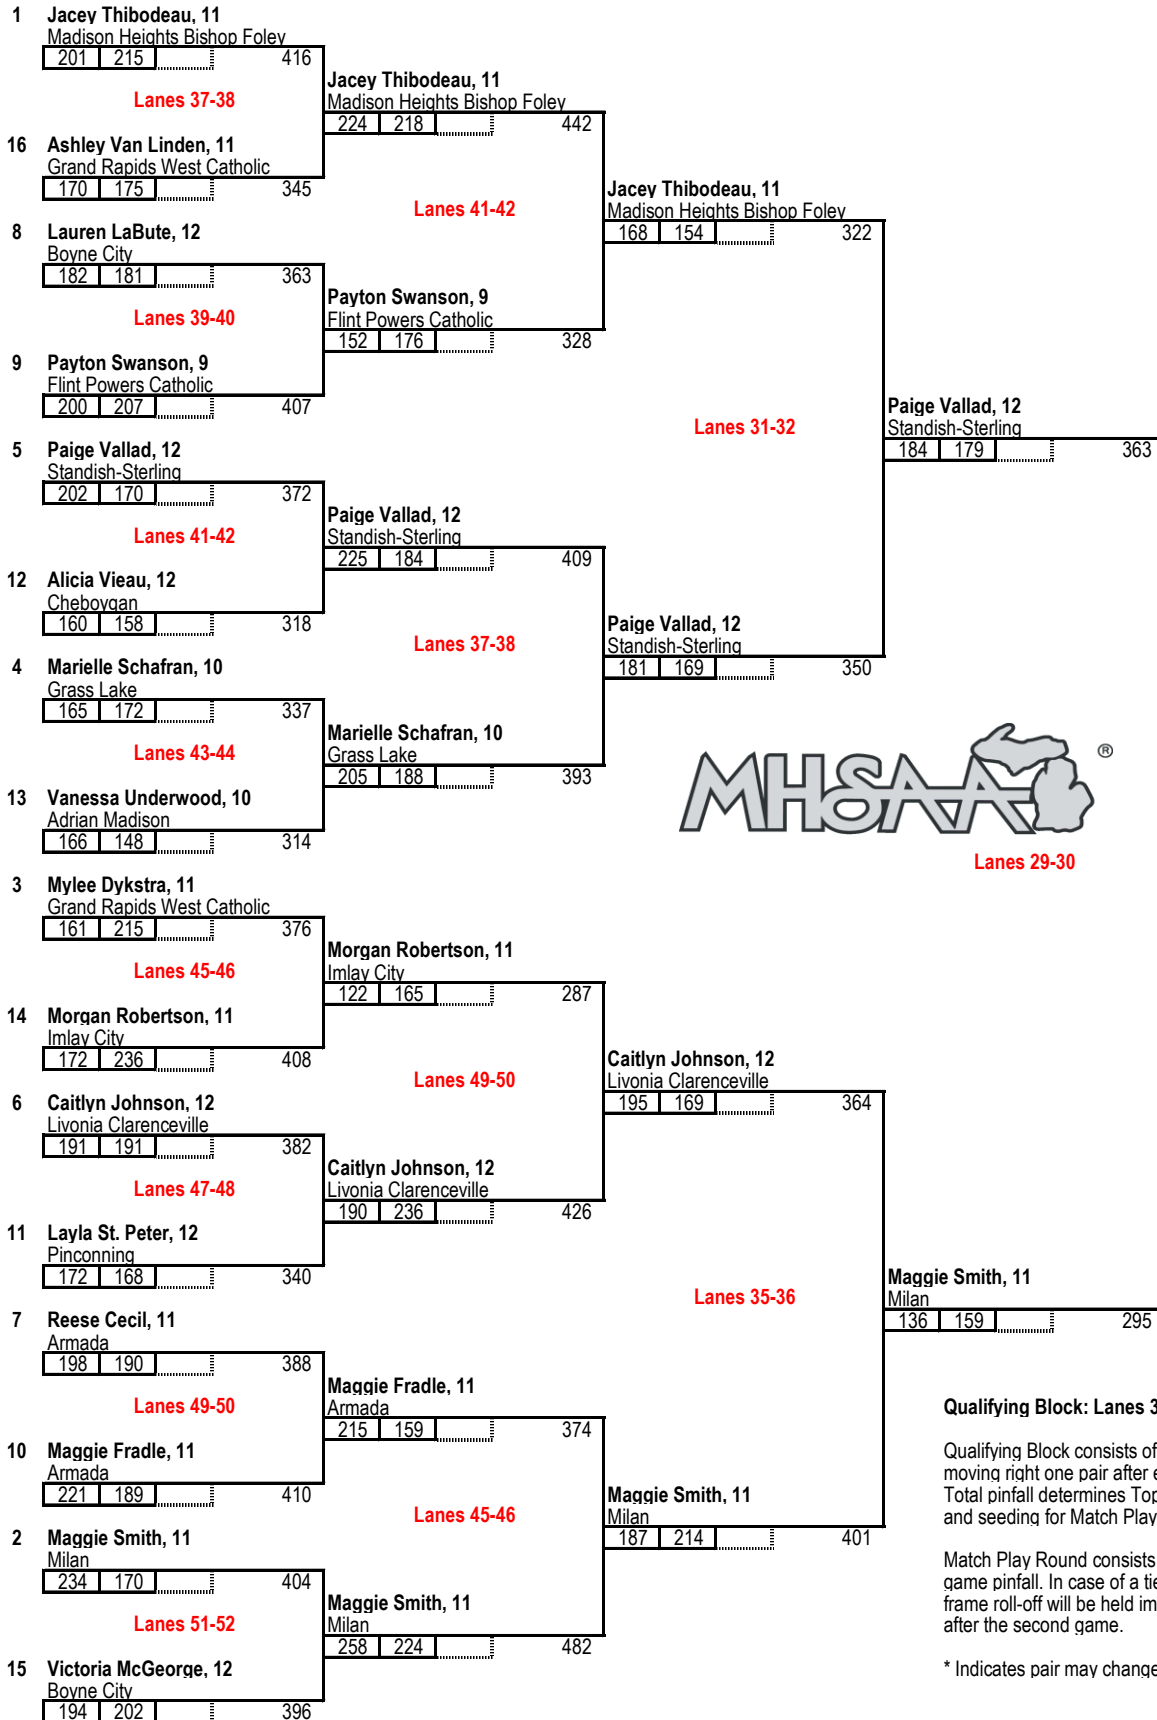

# MHSAA SINGLES FINALS - DIVISION 3 GIRLS

JAX60 - Jackson | March 1, 2025

**Qualifying Block: Lanes 35-58**

Qualifying Block consists of 6 games, moving right one pair after each game. Total pinfall determines Top 16 Advancers and seeding for Match Play Round.

Match Play Round consists of total two-game pinfall. In case of a tie, a nine-ten frame roll-off will be held immediately after the second game.

\* Indicates pair may change.

**SINGLES QUALIFYING BLOCK**  
**DIVISION 3 GIRLS**