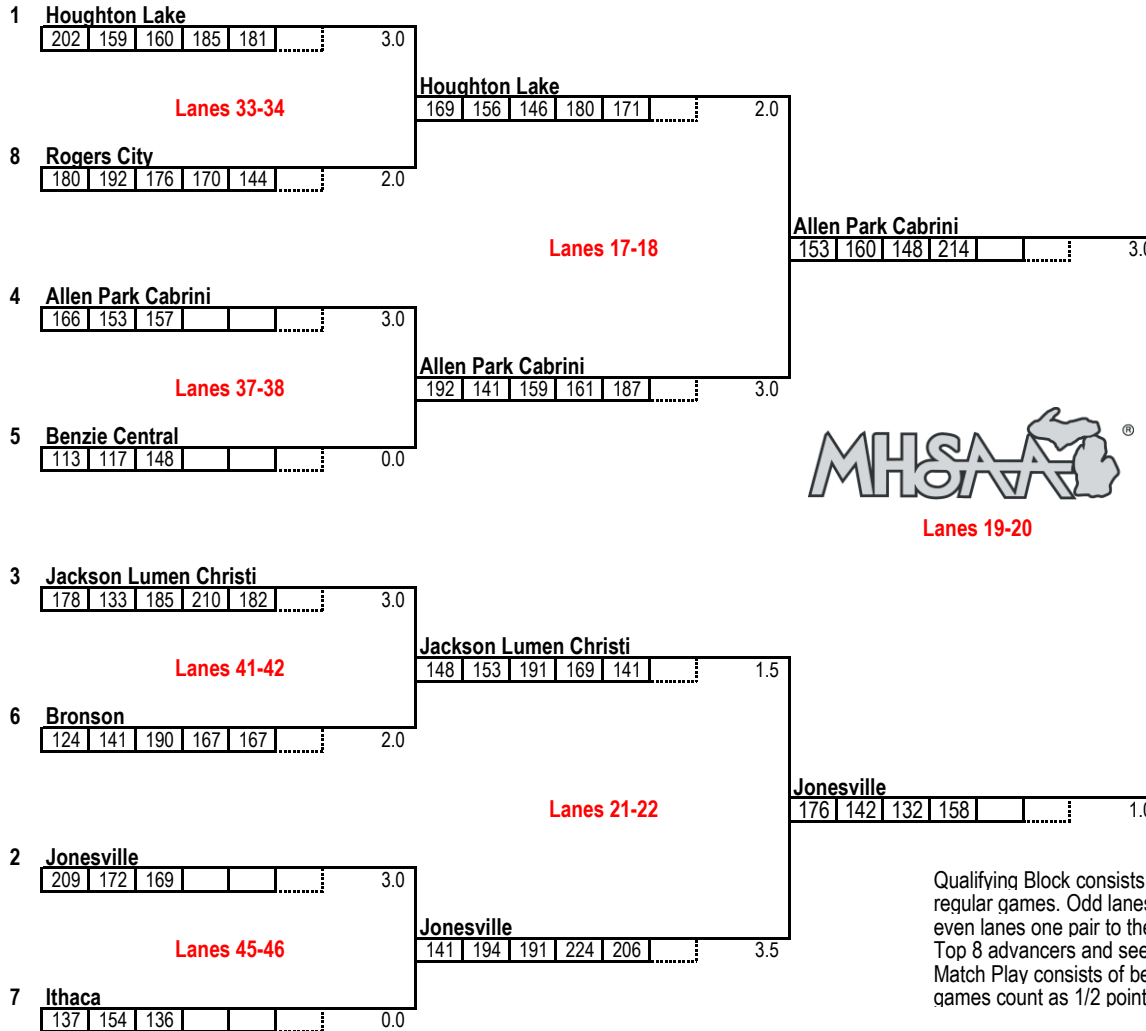

MHSAA TEAM FINALS - DIVISION 4 BOYS
Northway Lanes - Muskegon | February 28, 2025

QUALIFYING BLOCK

STARTING LANES

- 42 Allen Park Cabrini
- 38 Benzie Central
- 47 Britton Deerfiled
- 48 Bronson
- 37 Burton Bendle
- 43 Capac
- 33 Harbor Beach
- 41 Houghton Lake
- 34 Ithaca
- 45 Jackson Lumen Christi
- 44 Jonesville
- 36 Plymouth Christian Academy
- 35 Ravenna
- 39 Rogers City
- 46 Saginaw Nouvel Catholic Centra
- 40 St Louis

MATCH PLAY - TOP 8 ADVANCE FROM QUALIFYING BLOCK

Lanes 19-20

Qualifying Block consists of 8 Baker games and 2 regular games. Odd lanes move one pair to the left, even lanes one pair to the right. Total pinfall determines Top 8 advancers and seeding for Match Play Round. Match Play consists of best-of-five Baker games. Tie games count as 1/2 point. Must have 3 points to win.