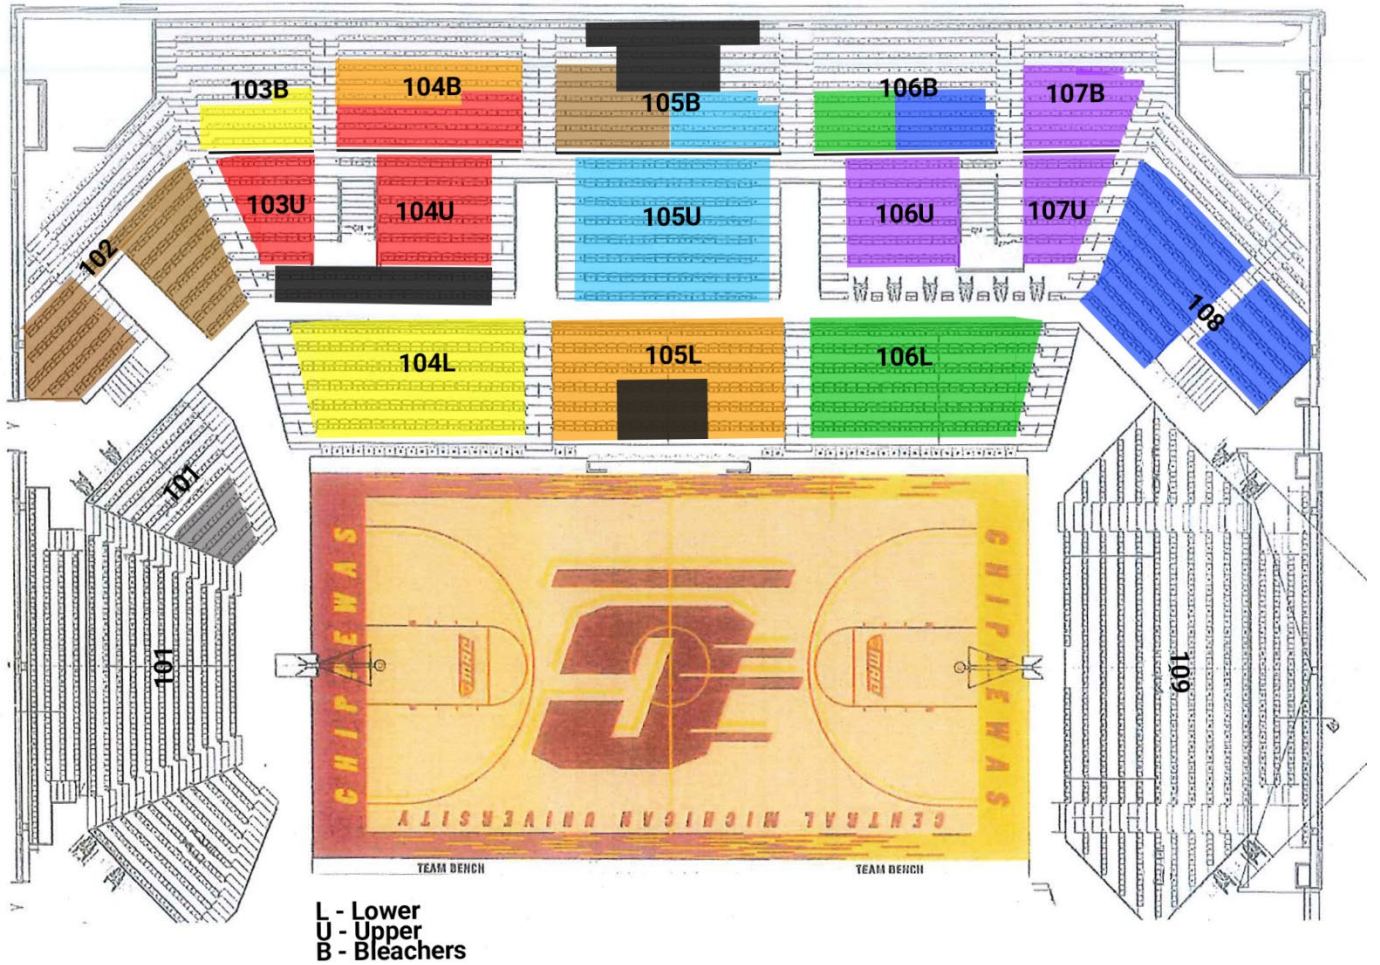

*L – Lower
 *U – Upper
 *B – Bleachers

L - Lower
 U - Upper
 B - Bleachers

Division 2 – Competitive Cheer Ticketing
March 2, 2024
4:00 p.m.

Regional	Seating Color	Sections
4 - 1ST	Yellow	Section 104L rows A–F, Section 103B rows Q–T
4 - 2ND	Orange	Section 105L rows A–F, Section 104B rows T–V
4 - 4TH	Green	Section 106L rows A–F, Section 106B rows Q–T
3 - 3RD	Brown	Section 102 rows G–P, Section 105B rows Q–V
3 - 4TH	Red	Section 103U & Section 104U rows J–P, Section 104B rows Q–T
3 - 2ND	Light Blue	Section 105U rows G–P, Section 105B rows Q–T
3 - 1ST	Purple	Section 106U & 107U rows J–P, Section 107B rows Q–V
4 - 3RD	Dark Blue	Section 108 rows G–P, Section 106B rows Q–T

*L – Lower
 *U – Upper
 *B – Bleachers

Division 3 – Competitive Cheer Ticketing
March 2, 2024
11:00 a.m.

Regional	Seating Color	Sections
6 - 2ND	Yellow	Section 104L rows A–F, Section 103B rows Q–T
6 - 1ST	Orange	Section 105L rows A–F, Section 104B rows T–V
6 - 4TH	Green	Section 106L rows A–F, Section 106B rows Q–T
5 - 3RD	Brown	Section 102 rows G–P, Section 105B rows Q–V
5 - 1ST	Red	Section 103U & Section 104U rows J–P, Section 104B rows Q–T
5 - 2ND	Light Blue	Section 105U rows G–P, Section 105B rows Q–T
6 - 3RD	Purple	Section 106U & 107U rows J–P, Section 107B rows Q–V
5 - 4TH	Dark Blue	Section 108 rows G–P, Section 106B rows Q–T

*L – Lower
 *U – Upper
 *B – Bleachers

Division 4 – Competitive Cheer Ticketing
March 1, 2024
2:00 p.m.

Regional	Seating Color	Sections
8 - 1ST	Yellow	Section 104L rows A–F, Section 103B rows Q–T
8 - 3RD	Orange	Section 105L rows A–F, Section 104B rows T–V
7 - 2ND	Green	Section 106L rows A–F, Section 106B rows Q–T
8 - 2ND	Brown	Section 102 rows G–P, Section 105B rows Q–V
7 - 3RD	Red	Section 103U & Section 104U rows J–P, Section 104B rows Q–T
7 - 1ST	Light Blue	Section 105U rows G–P, Section 105B rows Q–T
8 - 4TH	Purple	Section 106U & 107U rows J–P, Section 107B rows Q–V
7 - 4TH	Dark Blue	Section 108 rows G–P, Section 106B rows Q–T