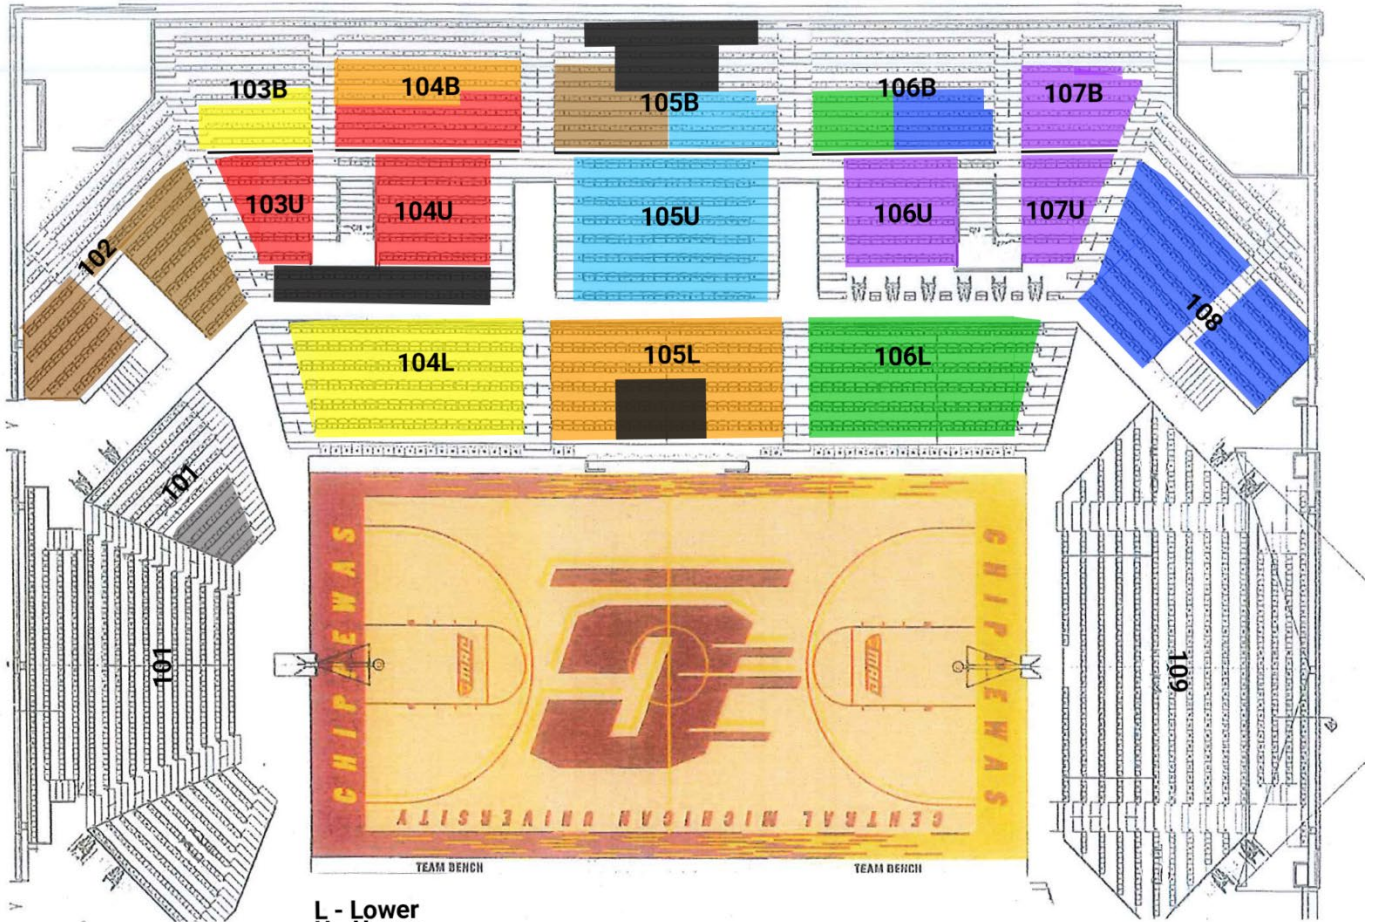

**Division 1 – Competitive Cheer Ticketing
 March 1, 2024
 6:00 p.m.**

Regional	Seating Color	Sections
2 - 3RD	Yellow	Section 104L rows A–F, Section 103B rows Q–T
2 - 4TH	Orange	Section 105L rows A–F, Section 104B rows T–V
2 - 2ND	Green	Section 106L rows A–F, Section 106B rows Q–T
1 - 2ND	Brown	Section 102 rows G–P, Section 105B rows Q–V
1 - 1ST	Red	Section 103U & Section 104U rows J–P, Section 104B rows Q–T
1 - 3RD	Light Blue	Section 105U rows G–P, Section 105B rows Q–T
2 - 1ST	Purple	Section 106U & 107U rows J–P, Section 107B rows Q–V
1 - 4TH	Dark Blue	Section 108 rows G–P, Section 106B rows Q–T

*L – Lower
 *U – Upper
 *B – Bleachers

L - Lower
 U - Upper
 B - Bleachers

Division 2 – Competitive Cheer Ticketing
March 2, 2024
4:00 p.m.

Regional	Seating Color	Sections
4 - 1ST	Yellow	Section 104L rows A–F, Section 103B rows Q–T
4 - 2ND	Orange	Section 105L rows A–F, Section 104B rows T–V
4 - 4TH	Green	Section 106L rows A–F, Section 106B rows Q–T
3 - 3RD	Brown	Section 102 rows G–P, Section 105B rows Q–V
3 - 4TH	Red	Section 103U & Section 104U rows J–P, Section 104B rows Q–T
3 - 2ND	Light Blue	Section 105U rows G–P, Section 105B rows Q–T
3 - 1ST	Purple	Section 106U & 107U rows J–P, Section 107B rows Q–V
4 - 3RD	Dark Blue	Section 108 rows G–P, Section 106B rows Q–T

*L – Lower
 *U – Upper
 *B – Bleachers

Division 4 – Competitive Cheer Ticketing
March 1, 2024
2:00 p.m.

Regional	Seating Color	Sections
8 - 1ST	Yellow	Section 104L rows A–F, Section 103B rows Q–T
8 - 3RD	Orange	Section 105L rows A–F, Section 104B rows T–V
7 - 2ND	Green	Section 106L rows A–F, Section 106B rows Q–T
8 - 2ND	Brown	Section 102 rows G–P, Section 105B rows Q–V
7 - 3RD	Red	Section 103U & Section 104U rows J–P, Section 104B rows Q–T
7 - 1ST	Light Blue	Section 105U rows G–P, Section 105B rows Q–T
8 - 4TH	Purple	Section 106U & 107U rows J–P, Section 107B rows Q–V
7 - 4TH	Dark Blue	Section 108 rows G–P, Section 106B rows Q–T