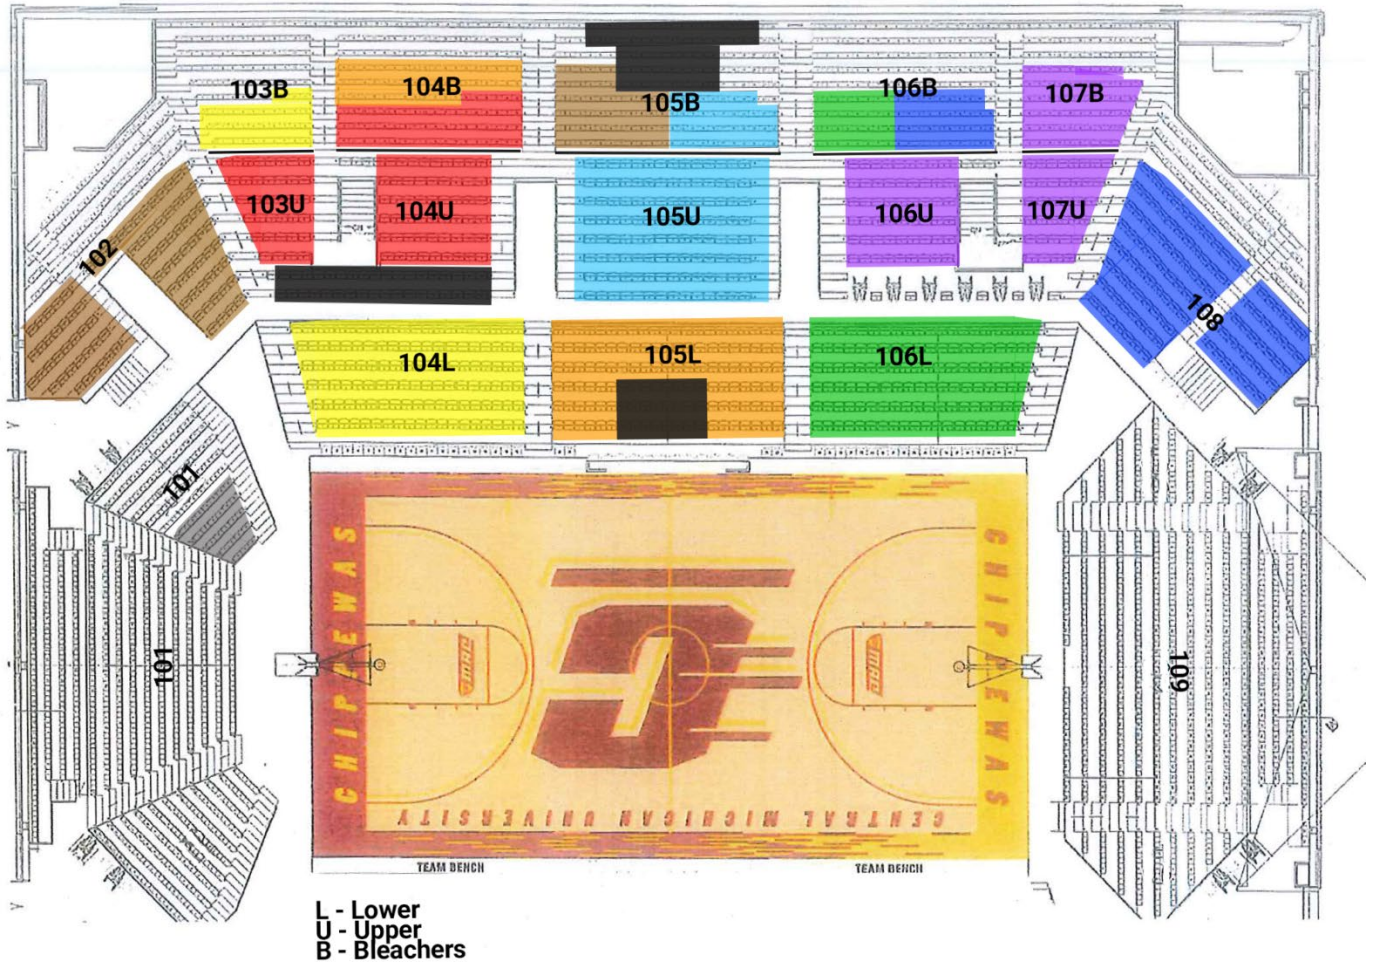

*L – Lower
 *U – Upper
 *B – Bleachers

L - Lower
 U - Upper
 B - Bleachers

Division 2 – Competitive Cheer Ticketing
March 2, 2024
4:00 p.m.

Regional	Seating Color	Sections
4 - 1ST	Yellow	Section 104L rows A–F, Section 103B rows Q–T
4 - 2ND	Orange	Section 105L rows A–F, Section 104B rows T–V
4 - 4TH	Green	Section 106L rows A–F, Section 106B rows Q–T
3 - 3RD	Brown	Section 102 rows G–P, Section 105B rows Q–V
3 - 4TH	Red	Section 103U & Section 104U rows J–P, Section 104B rows Q–T
3 - 2ND	Light Blue	Section 105U rows G–P, Section 105B rows Q–T
3 - 1ST	Purple	Section 106U & 107U rows J–P, Section 107B rows Q–V
4 - 3RD	Dark Blue	Section 108 rows G–P, Section 106B rows Q–T

*L – Lower
 *U – Upper
 *B – Bleachers

Division 3 – Competitive Cheer Ticketing
March 2, 2024
11:00 a.m.

Regional	Seating Color	Sections
6 - 2ND	Yellow	Section 104L rows A–F, Section 103B rows Q–T
6 - 1ST	Orange	Section 105L rows A–F, Section 104B rows T–V
6 - 4TH	Green	Section 106L rows A–F, Section 106B rows Q–T
5 - 3RD	Brown	Section 102 rows G–P, Section 105B rows Q–V
5 - 1ST	Red	Section 103U & Section 104U rows J–P, Section 104B rows Q–T
5 - 2ND	Light Blue	Section 105U rows G–P, Section 105B rows Q–T
6 - 3RD	Purple	Section 106U & 107U rows J–P, Section 107B rows Q–V
5 - 4TH	Dark Blue	Section 108 rows G–P, Section 106B rows Q–T

*L – Lower
 *U – Upper
 *B – Bleachers

Division 4 – Competitive Cheer Ticketing
March 1, 2024
2:00 p.m.

Regional	Seating Color	Sections
8 - 1ST	Yellow	Section 104L rows A–F, Section 103B rows Q–T
8 - 3RD	Orange	Section 105L rows A–F, Section 104B rows T–V
7 - 2ND	Green	Section 106L rows A–F, Section 106B rows Q–T
8 - 2ND	Brown	Section 102 rows G–P, Section 105B rows Q–V
7 - 3RD	Red	Section 103U & Section 104U rows J–P, Section 104B rows Q–T
7 - 1ST	Light Blue	Section 105U rows G–P, Section 105B rows Q–T
8 - 4TH	Purple	Section 106U & 107U rows J–P, Section 107B rows Q–V
7 - 4TH	Dark Blue	Section 108 rows G–P, Section 106B rows Q–T