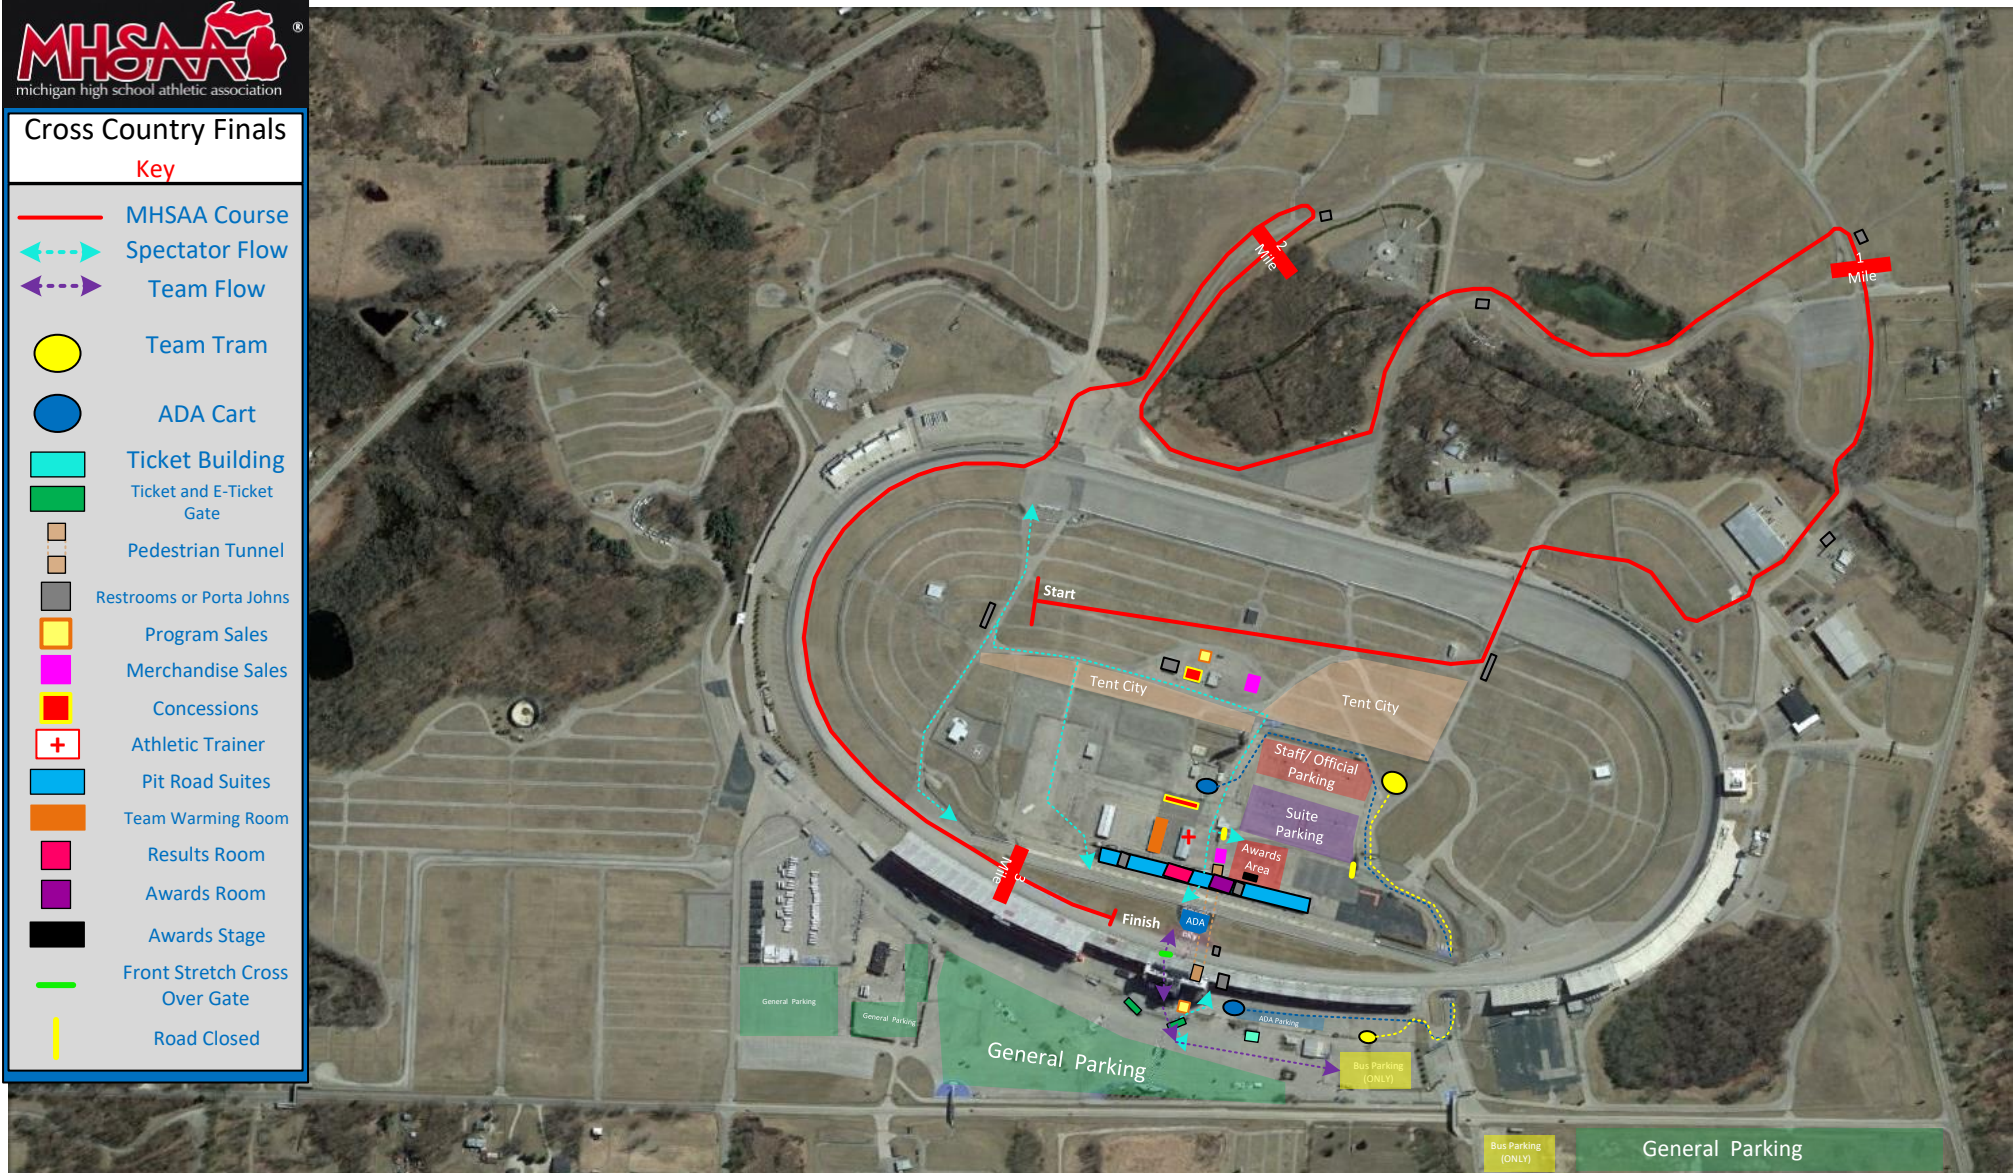

### Key

- MHSAA Course
- - - Spectator Flow
- - - Team Flow
- Team Tram
- ADA Cart
- Ticket Building
- Ticket and E-Ticket Gate
- Pedestrian Tunnel
- Restrooms or Porta Johns
- Program Sales
- Merchandise Sales
- Concessions
- + Athletic Trainer
- Pit Road Suites
- Team Warming Room
- Results Room
- Awards Room
- Awards Stage
- Front Stretch Cross Over Gate
- Road Closed

# 2022 MHSAA Cross Country Finals Parking and Entry Routes

**Cross Country Finals**  
Key

-  Spectator Parking Route
-  Bus Parking Route
-  Suite Parking Route
-  Multiple Entry/Exit Route
-  Road Closed

## Entry Gates & Onsite Transportation

## Grandstand Seating