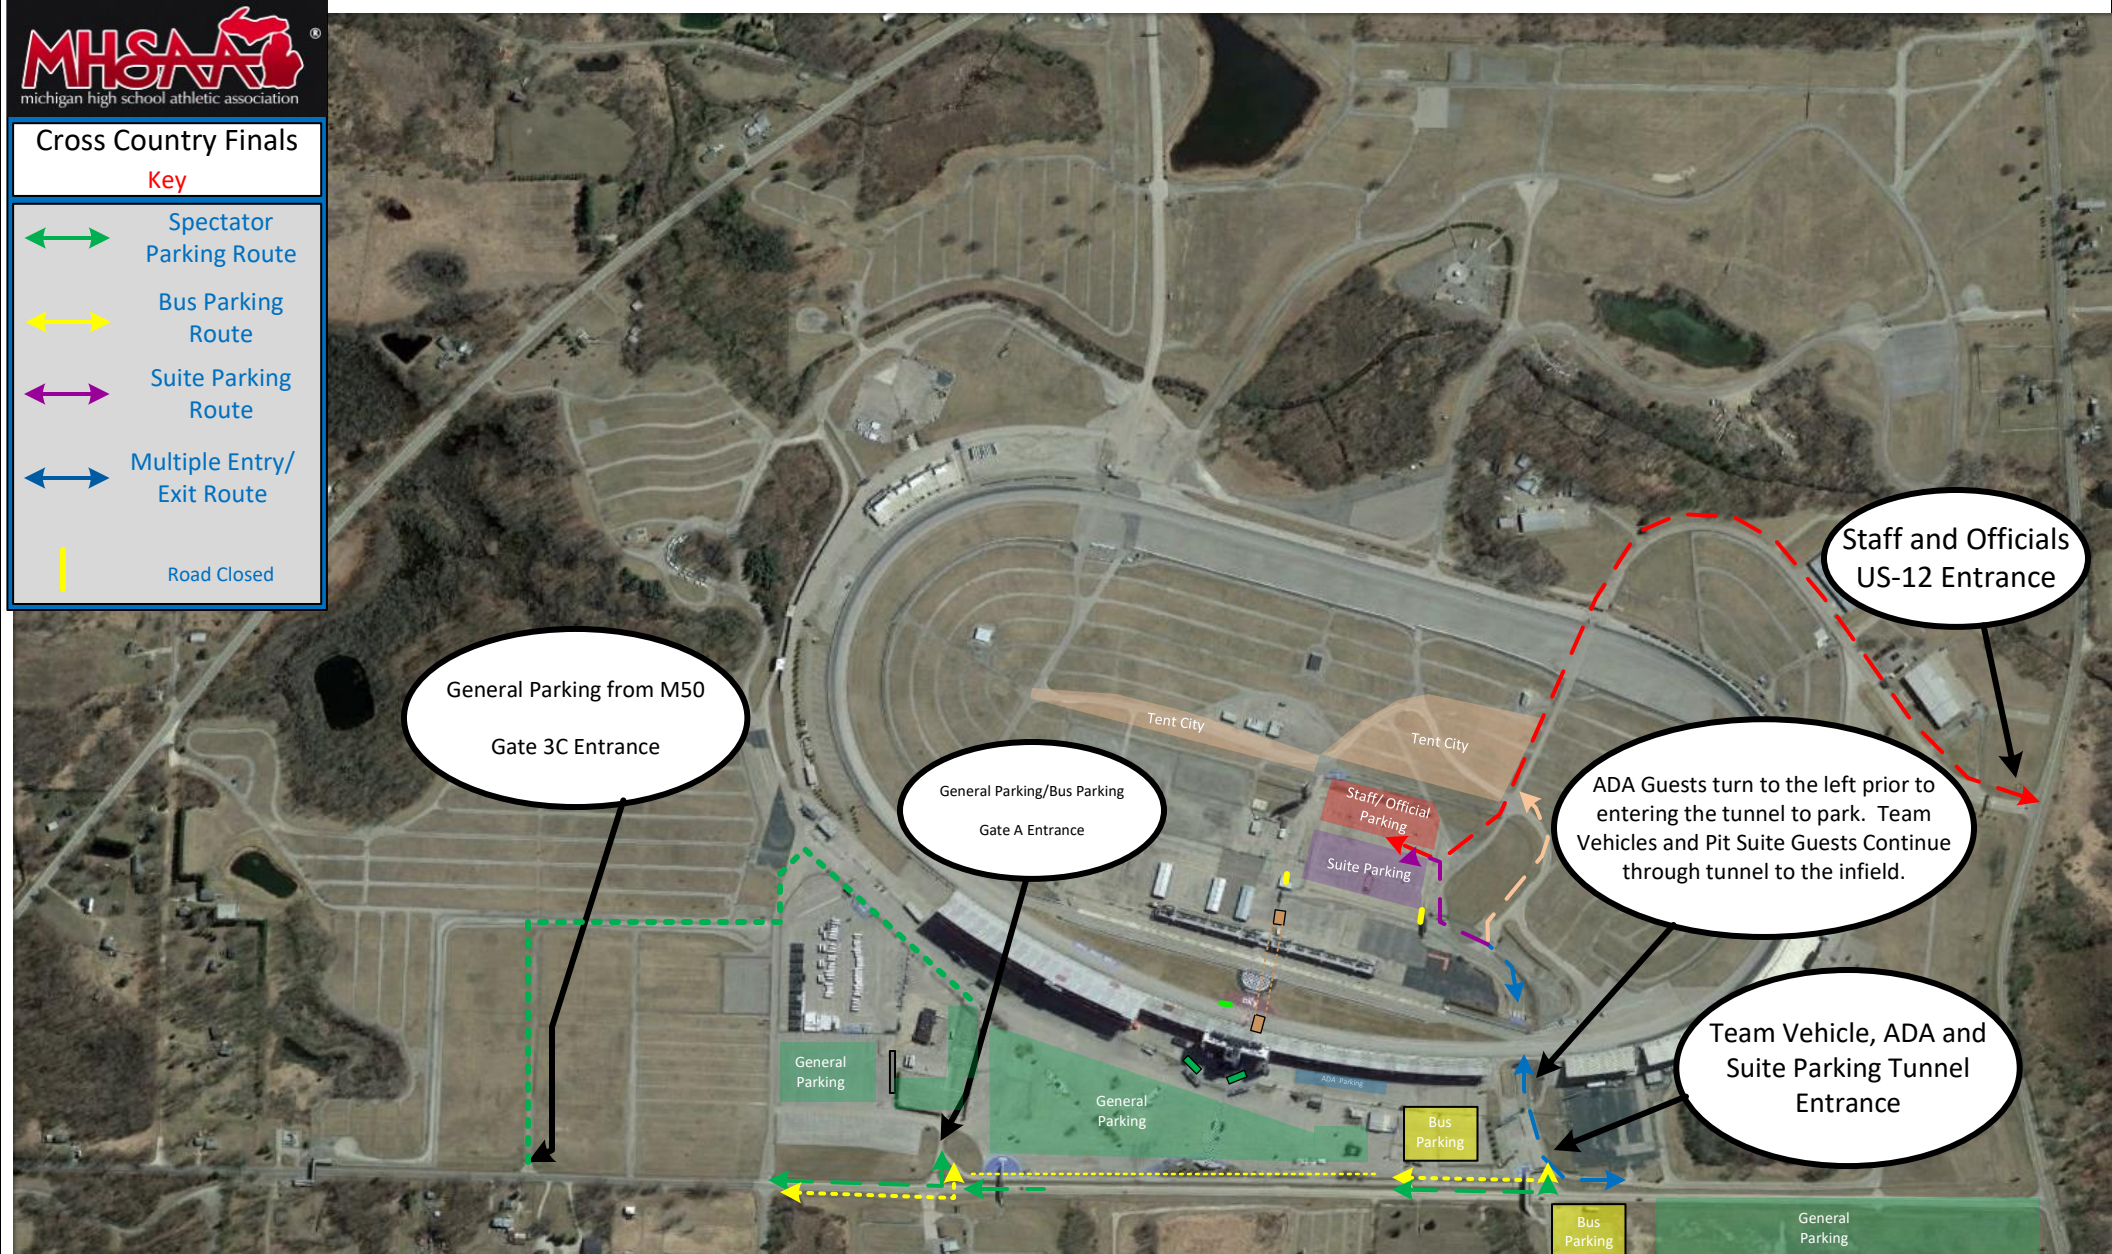

### Key

- MHSAA Course
- - - Spectator Flow
- - - Team Flow
- Team Tram
- ADA Cart
- Ticket Building
- Ticket and E-Ticket Gate
- Pedestrian Tunnel
- Restrooms or Porta Johns
- Program Sales
- Merchandise Sales
- Concessions
- + Athletic Trainer
- Pit Road Suites
- Team Warming Room
- Results Room
- Awards Room
- Awards Stage
- Front Stretch Cross Over Gate
- Road Closed

# 2022 MHSAA Cross Country Finals Parking and Entry Routes

**Cross Country Finals**  
Key

-  Spectator Parking Route
-  Bus Parking Route
-  Suite Parking Route
-  Multiple Entry/Exit Route
-  Road Closed

## Entry Gates & Onsite Transportation

# 2022 MHSAA Cross Country Finals Pit Road Suite & Garage Area

**MHSAA**  
michigan high school athletic association

Cross Country Finals

Key

| Bike Fence