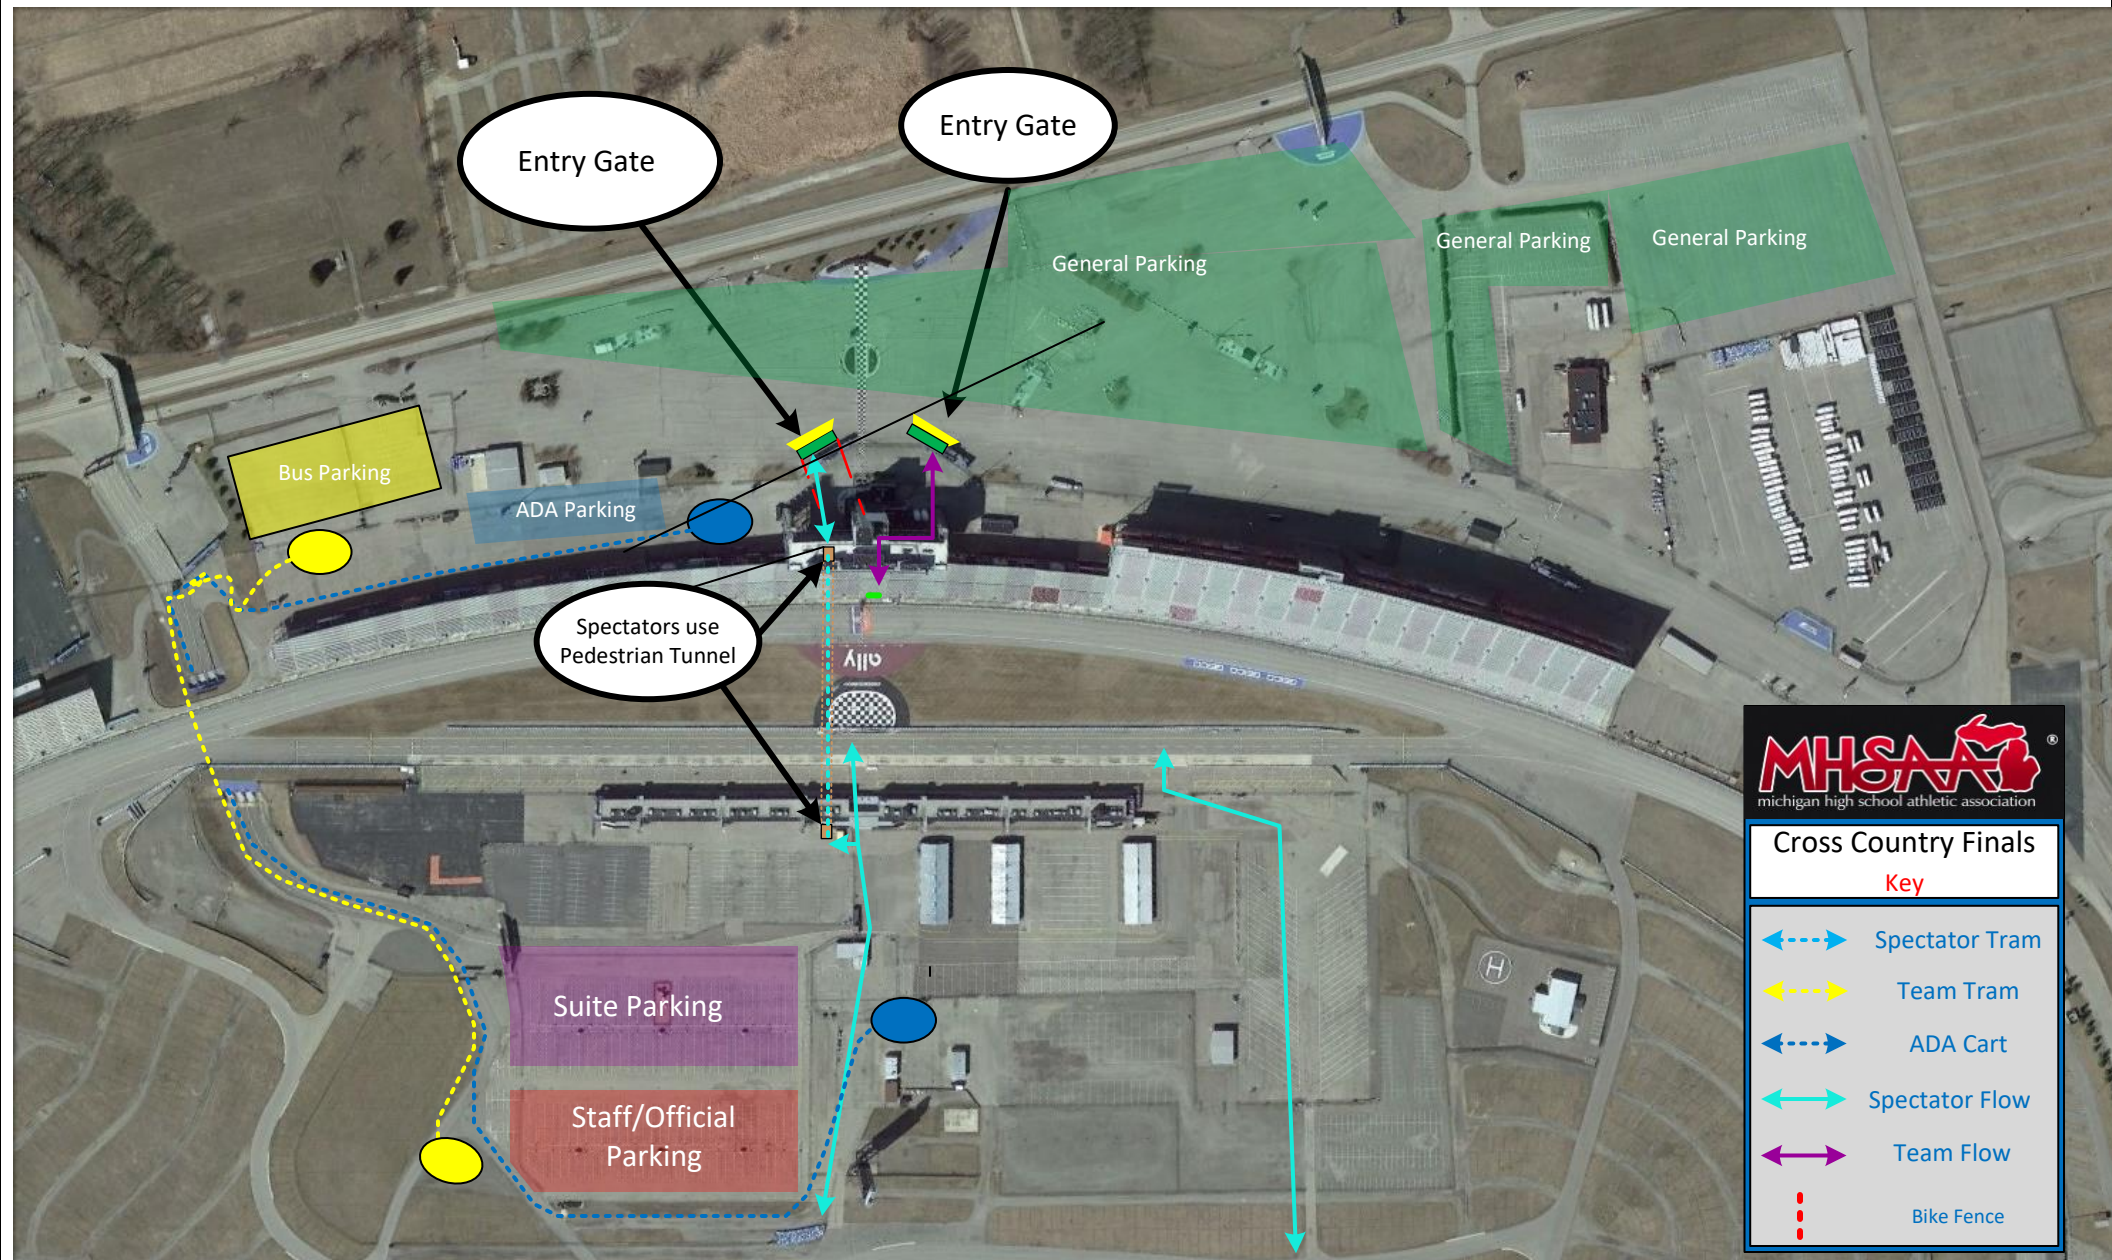

### Key

- MHSAA Course
- - - Spectator Flow
- - - Team Flow
- Team Tram
- ADA Cart
- Ticket Building
- Ticket and E-Ticket Gate
- Pedestrian Tunnel
- Restrooms or Porta Johns
- Program Sales
- Merchandise Sales
- Concessions
- + Athletic Trainer
- Pit Road Suites
- Team Warming Room
- Results Room
- Awards Room
- Awards Stage
- Front Stretch Cross Over Gate
- Road Closed

# 2022 MHSAA Cross Country Finals Parking and Entry Routes

**Cross Country Finals**  
Key

-  Spectator Parking Route
-  Bus Parking Route
-  Suite Parking Route
-  Multiple Entry/Exit Route
-  Road Closed

## Entry Gates & Onsite Transportation

## Grandstand Seating