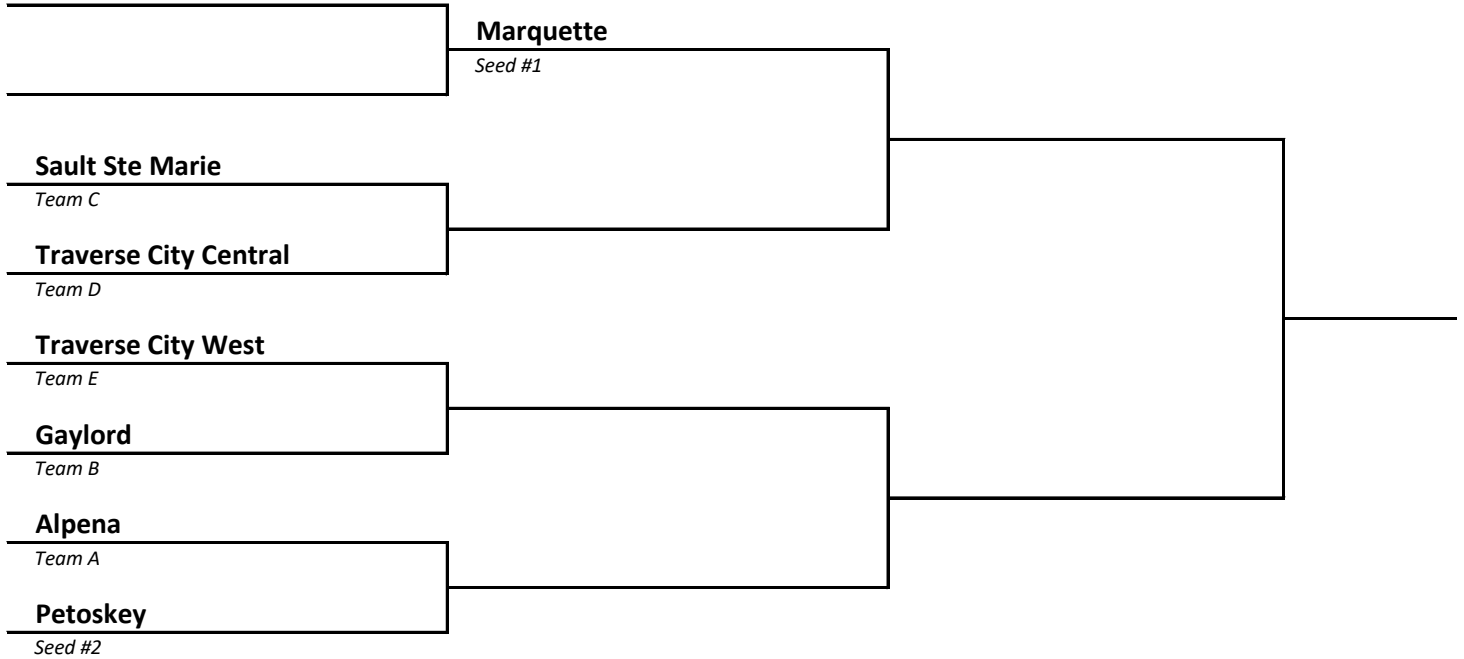

2022-23 Boys Basketball -- District Brackets -- FINAL 2/26/23

DISTRICT	HOST
1	Sault Ste Marie