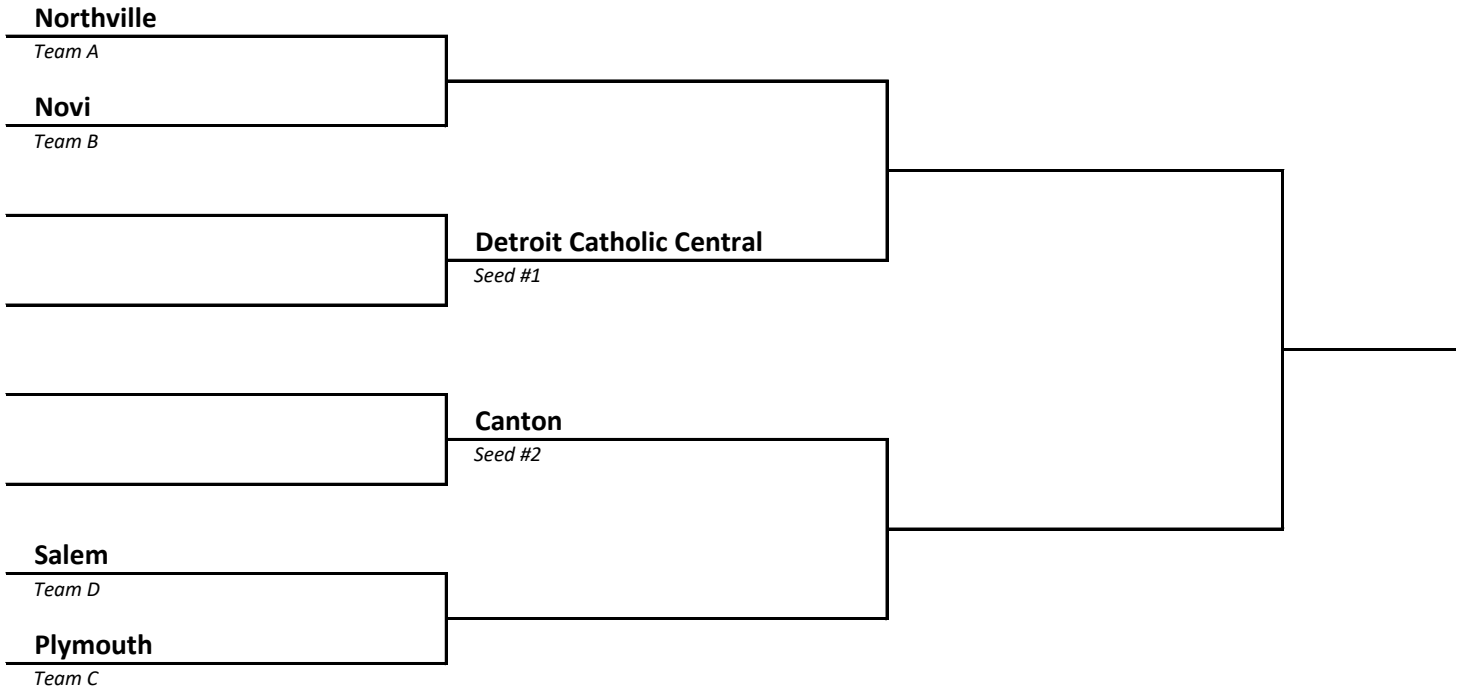

DISTRICT 20	HOST Northville