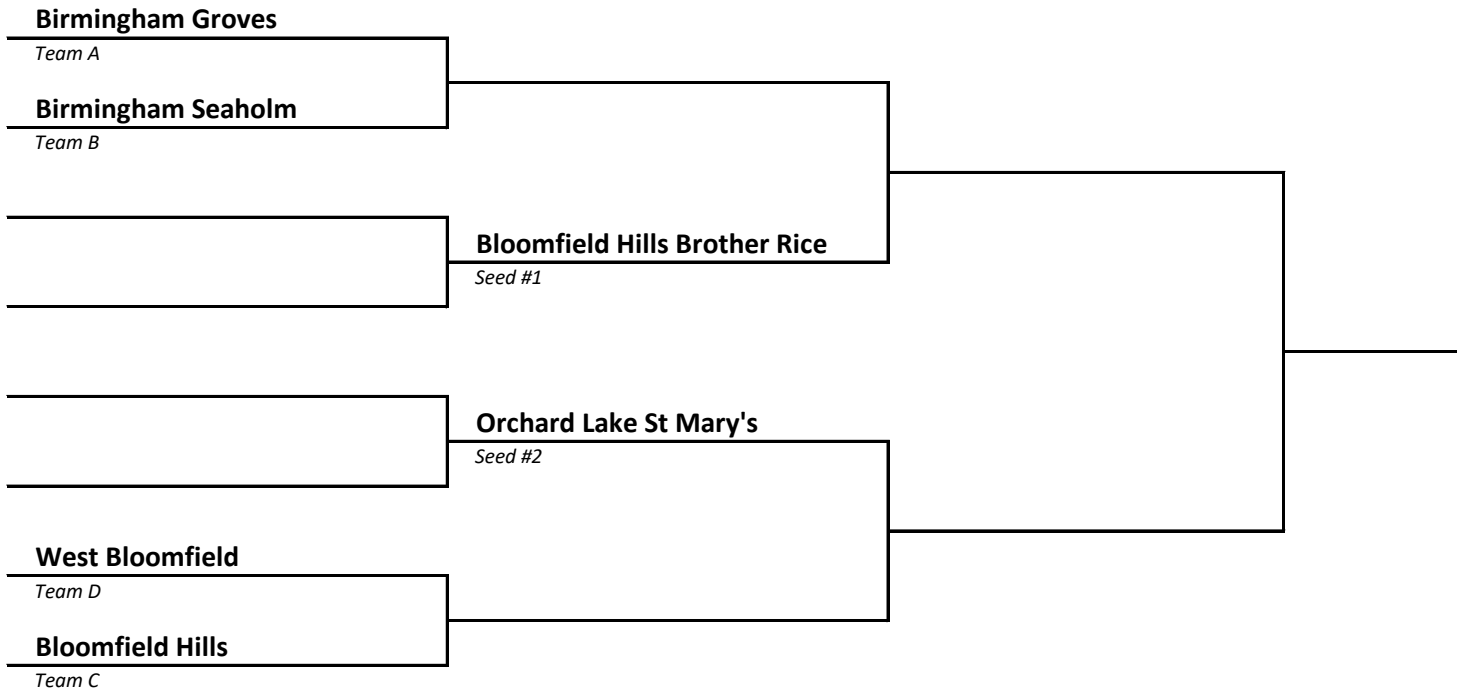

2022-23 Boys Basketball -- District Brackets -- FINAL 2/26/23

DISTRICT 17	HOST Dexter
------------------------------	------------------------------

DISTRICT 18	HOST Ypsilanti Lincoln
------------------------------	---

2022-23 Boys Basketball -- District Brackets -- FINAL 2/26/23

DISTRICT 21	HOST Dearborn
-----------------------	-------------------------

DISTRICT 22	HOST Detroit Cass Tech
-----------------------	----------------------------------

2022-23 Boys Basketball -- District Brackets -- FINAL 2/26/23

DISTRICT	HOST
23	Southgate Anderson

DISTRICT	HOST
24	Brownstown Woodhaven

2022-23 Boys Basketball -- District Brackets -- FINAL 2/26/23

DISTRICT 25	HOST Berkley
------------------------------	-------------------------------

DISTRICT 26	HOST North Farmington
------------------------------	--

2022-23 Boys Basketball -- District Brackets -- FINAL 2/26/23

DISTRICT 27	HOST Bloomfield Hills
-----------------------	---------------------------------