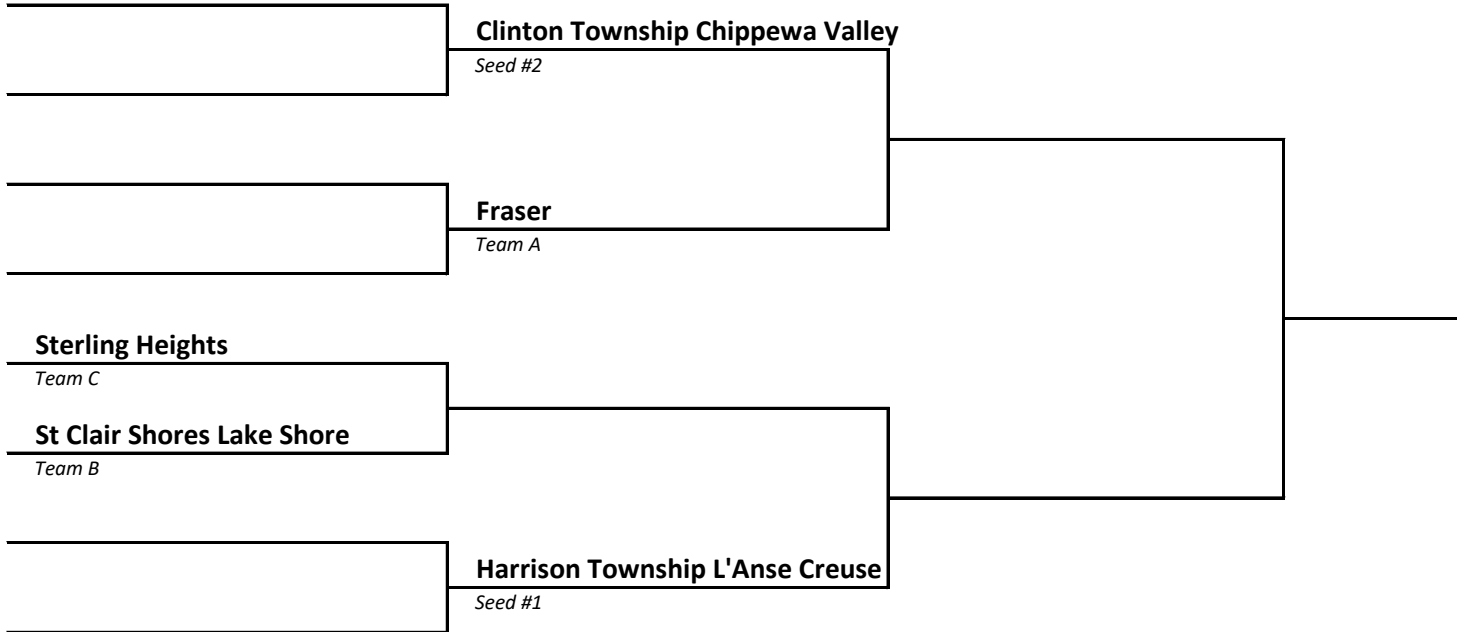

DISTRICT 26	HOST North Farmington
------------------------------	--

2022-23 Boys Basketball -- District Brackets -- FINAL 2/26/23

DISTRICT 27	HOST Bloomfield Hills
-----------------------	---------------------------------

DISTRICT 28	HOST Sterling Heights Stevenson
-----------------------	---

2022-23 Boys Basketball -- District Brackets -- FINAL 2/26/23

DISTRICT 29	HOST Hamtramck
-----------------------	--------------------------

DISTRICT 30	HOST Grosse Pointe North
-----------------------	------------------------------------

2022-23 Boys Basketball -- District Brackets -- FINAL 2/26/23

DISTRICT	HOST
31	St Clair Shores Lake Shore