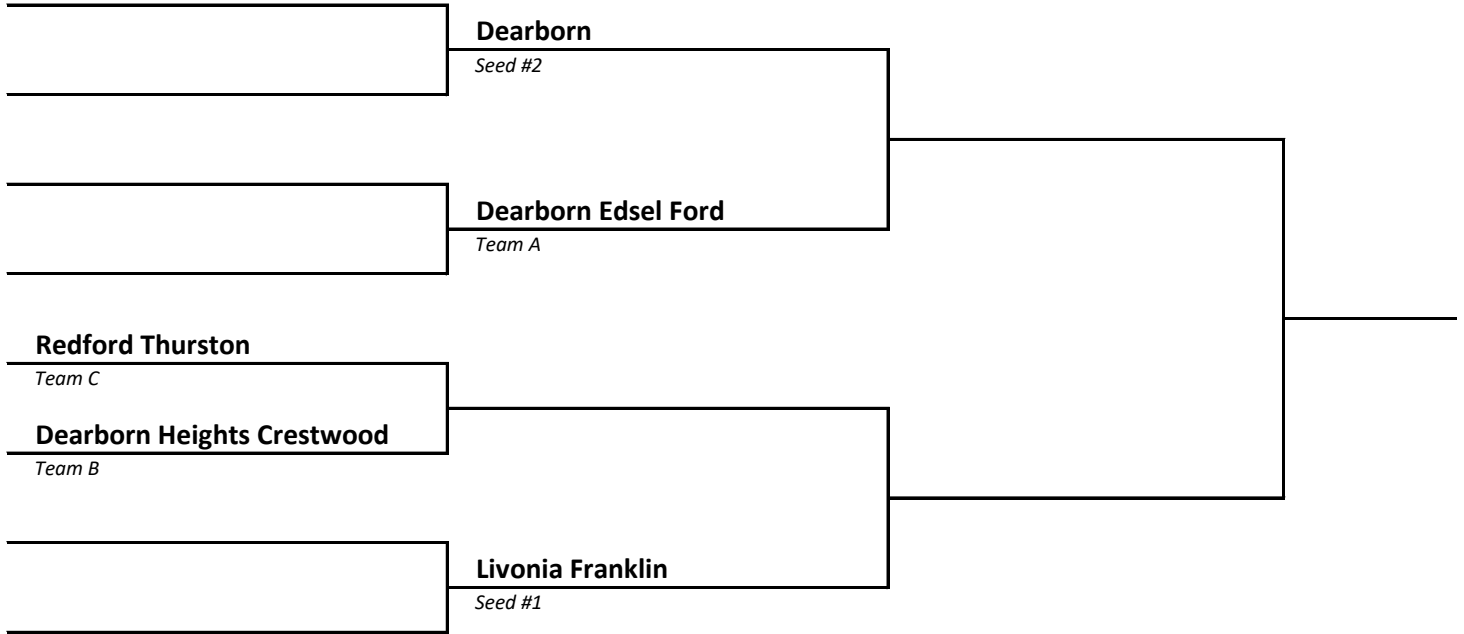

2022-23 Boys Basketball -- District Brackets -- FINAL 2/26/23

DISTRICT 21	HOST Dearborn