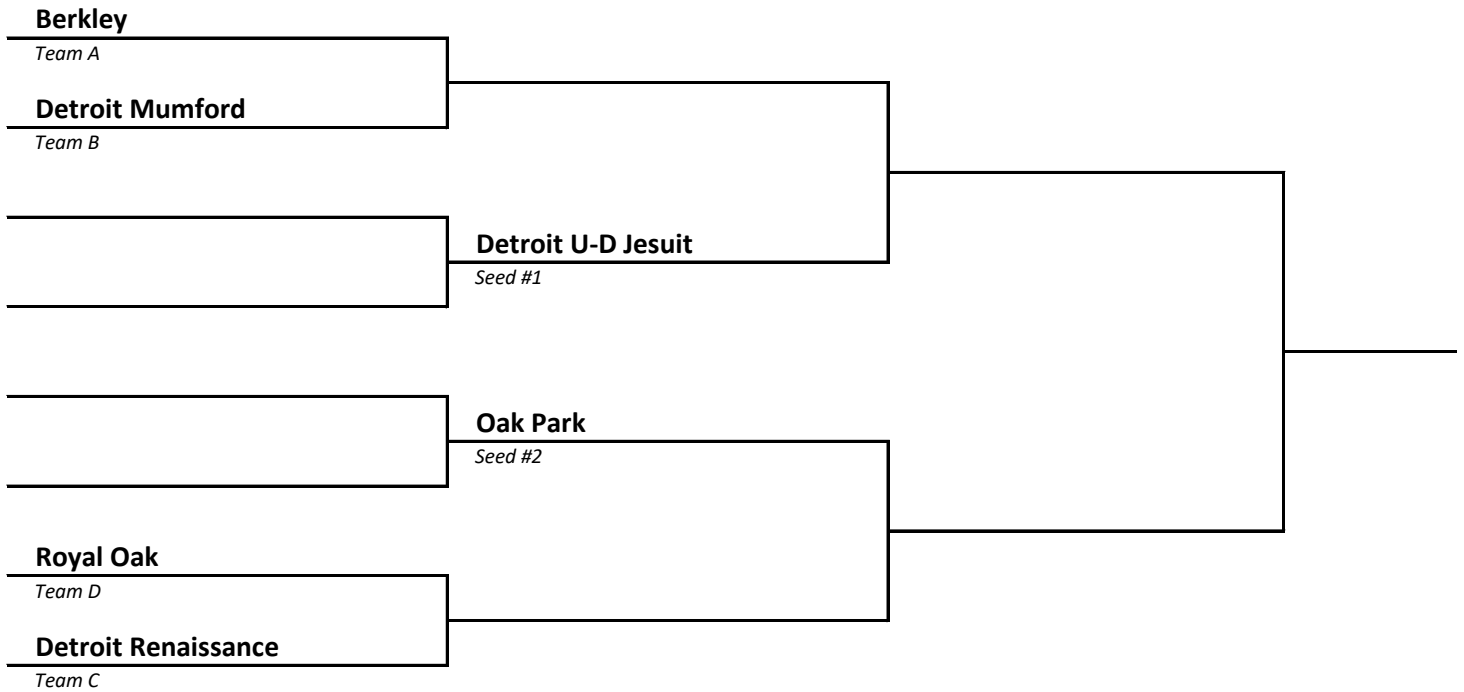

2022-23 Boys Basketball -- District Brackets -- FINAL 2/26/23

DISTRICT	HOST
23	Southgate Anderson

DISTRICT	HOST
24	Brownstown Woodhaven

2022-23 Boys Basketball -- District Brackets -- FINAL 2/26/23

DISTRICT 25	HOST Berkley
------------------------------	-------------------------------

DISTRICT 26	HOST North Farmington
------------------------------	--

2022-23 Boys Basketball -- District Brackets -- FINAL 2/26/23

DISTRICT 27	HOST Bloomfield Hills
-----------------------	---------------------------------