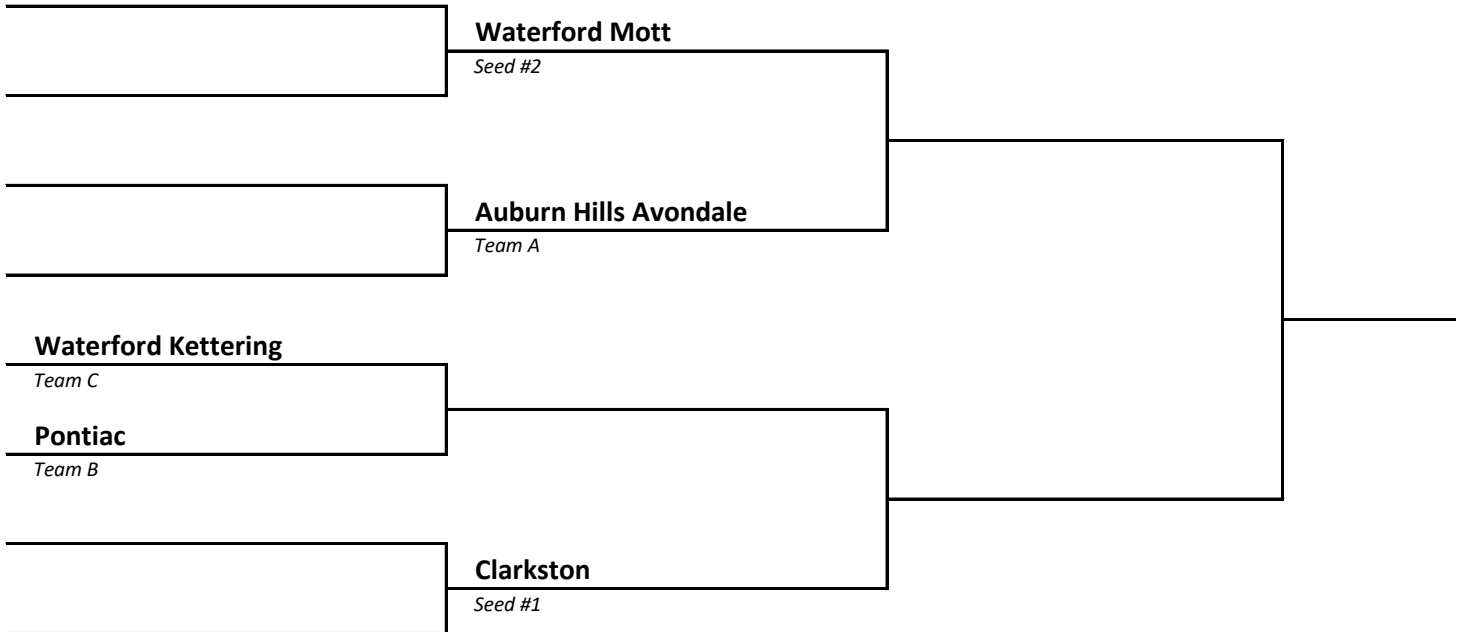

2022-23 Boys Basketball -- District Brackets -- FINAL 2/26/23

DISTRICT	HOST
1	Sault Ste Marie

DISTRICT	HOST
2	Midland Dow

2022-23 Boys Basketball -- District Brackets -- FINAL 2/26/23

DISTRICT 3	HOST Swartz Creek
----------------------	-----------------------------

DISTRICT 4	HOST Grand Blanc
----------------------	----------------------------

2022-23 Boys Basketball -- District Brackets -- FINAL 2/26/23

DISTRICT 5	HOST Utica Eisenhower
-----------------------------	--

DISTRICT 6	HOST Clarkston
-----------------------------	---------------------------------

2022-23 Boys Basketball -- District Brackets -- FINAL 2/26/23

DISTRICT 7	HOST Milford
-----------------------------	-------------------------------