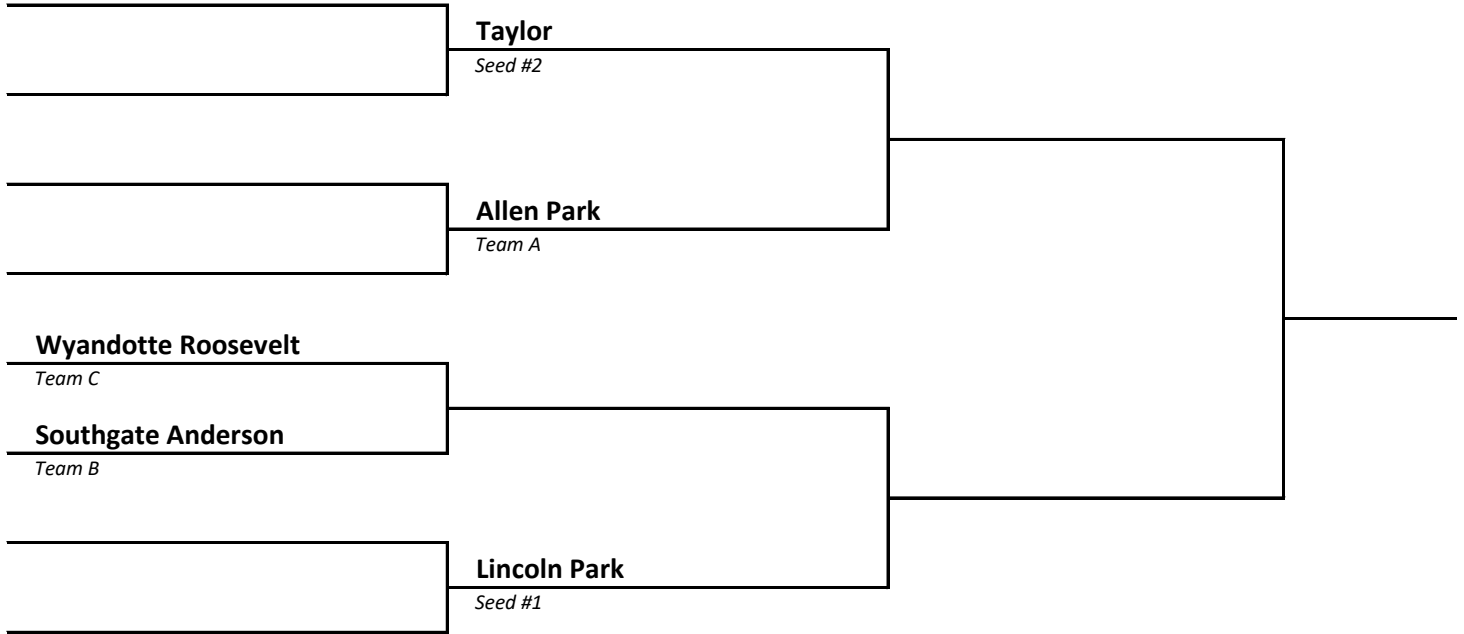

2022-23 Boys Basketball -- District Brackets -- FINAL 2/26/23

DISTRICT	HOST
23	Southgate Anderson