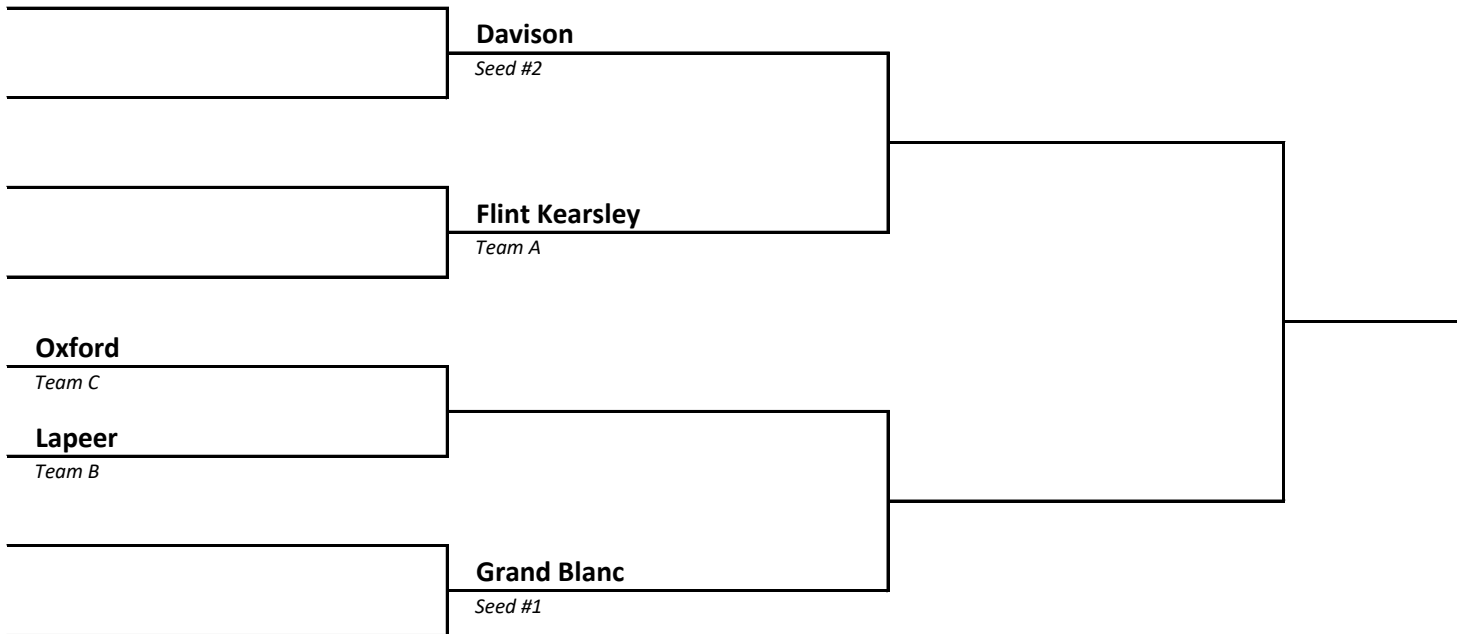

DISTRICT 4	HOST Grand Blanc