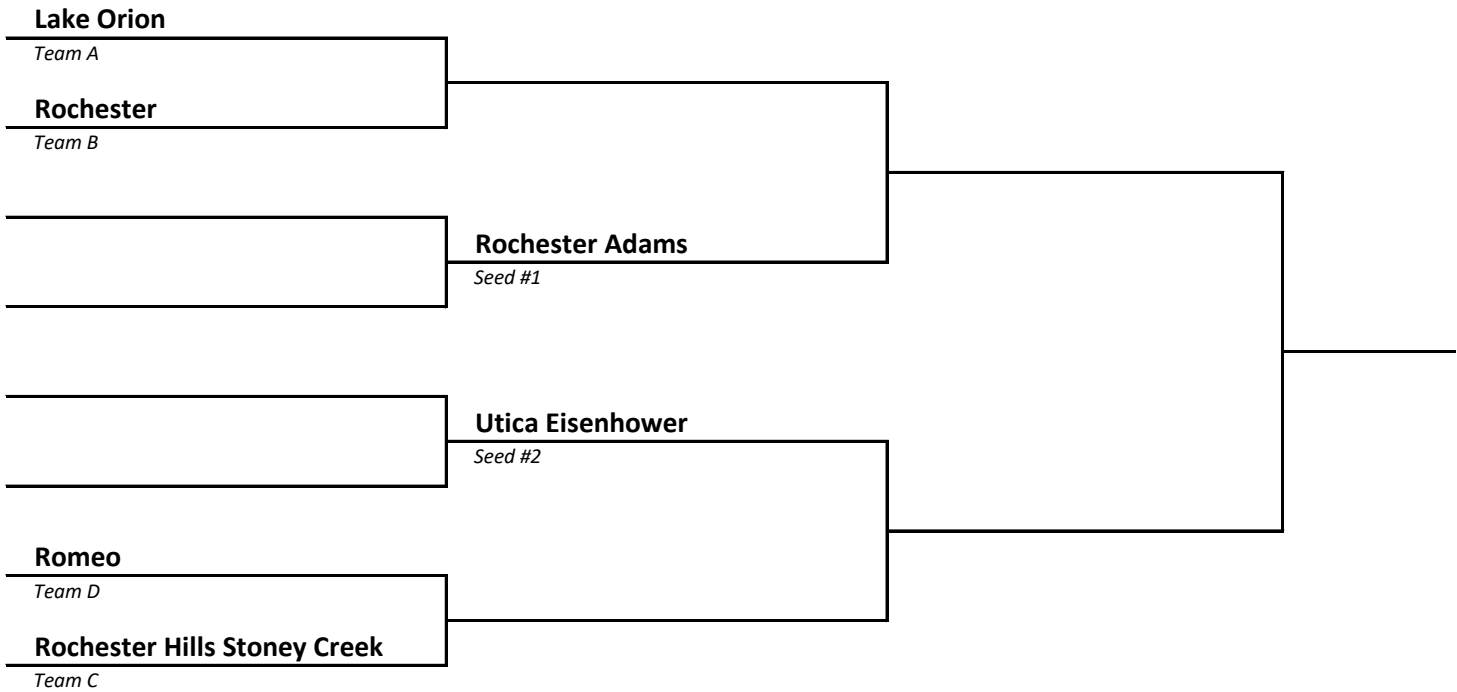

2022-23 Boys Basketball -- District Brackets -- FINAL 2/26/23

DISTRICT 5	HOST Utica Eisenhower