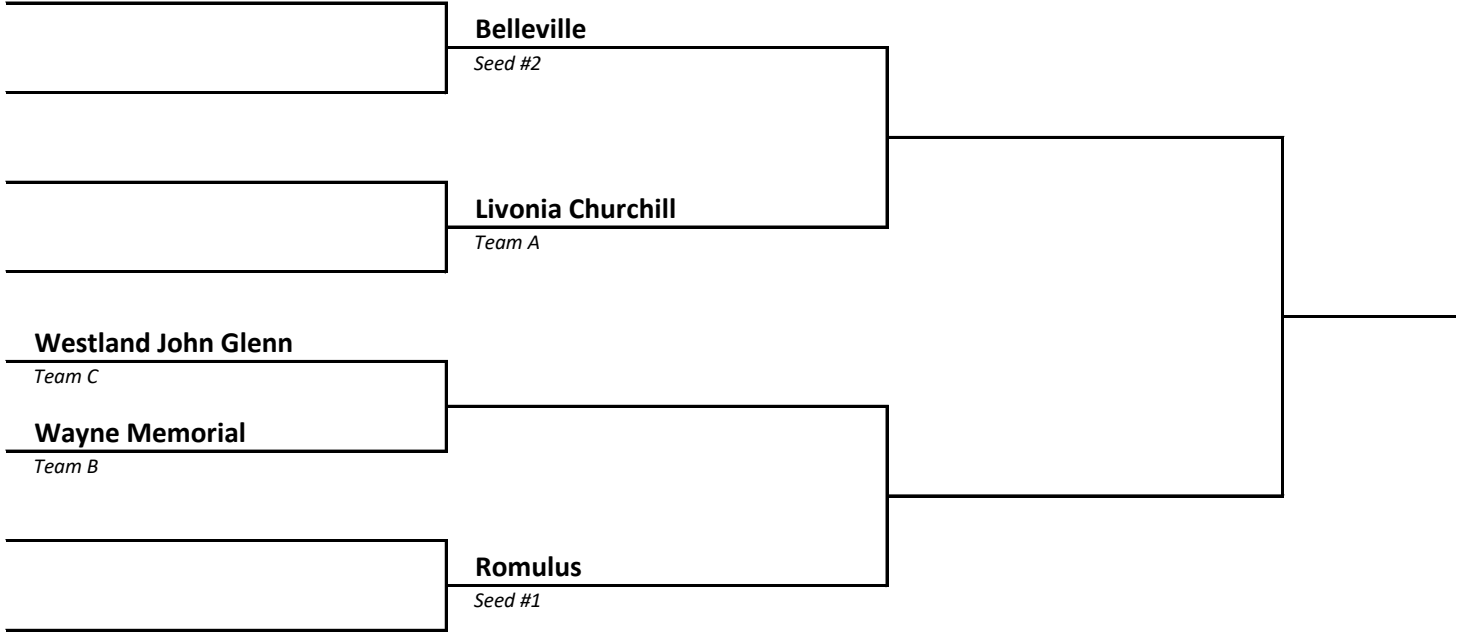

2022-23 Boys Basketball -- District Brackets -- FINAL 2/26/23

DISTRICT 19	HOST Romulus