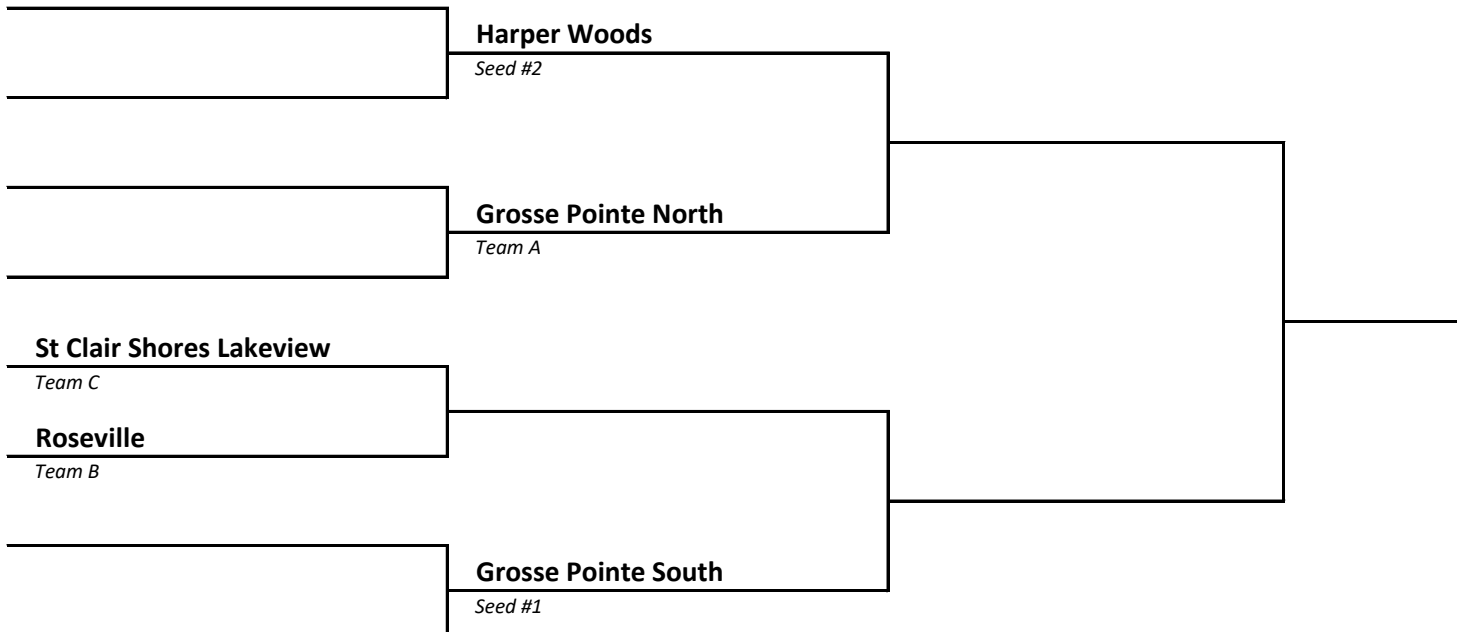

DISTRICT 26	HOST North Farmington
------------------------------	--

2022-23 Boys Basketball -- District Brackets -- FINAL 2/26/23

DISTRICT 27	HOST Bloomfield Hills
-----------------------	---------------------------------

DISTRICT 28	HOST Sterling Heights Stevenson
-----------------------	---

2022-23 Boys Basketball -- District Brackets -- FINAL 2/26/23

DISTRICT 29	HOST Hamtramck
-----------------------	--------------------------

DISTRICT 30	HOST Grosse Pointe North
-----------------------	------------------------------------

2022-23 Boys Basketball -- District Brackets -- FINAL 2/26/23

DISTRICT	HOST
31	St Clair Shores Lake Shore