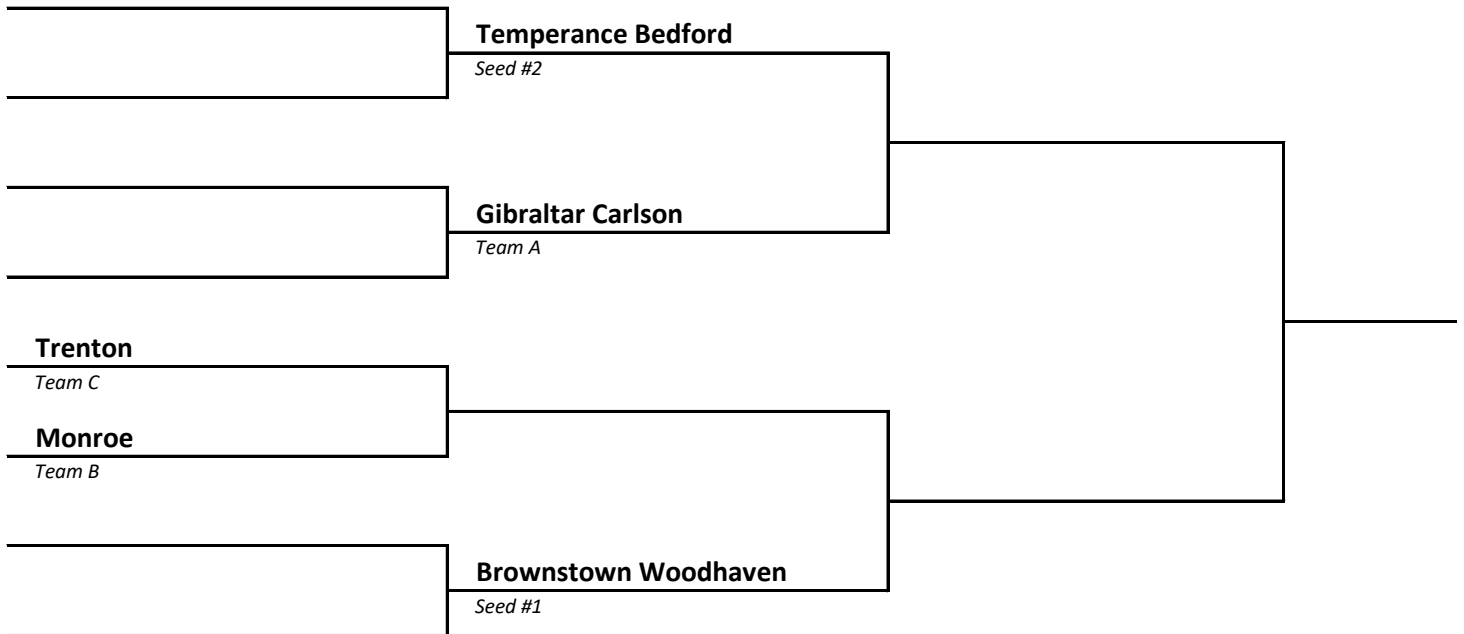

DISTRICT	HOST
24	Brownstown Woodhaven