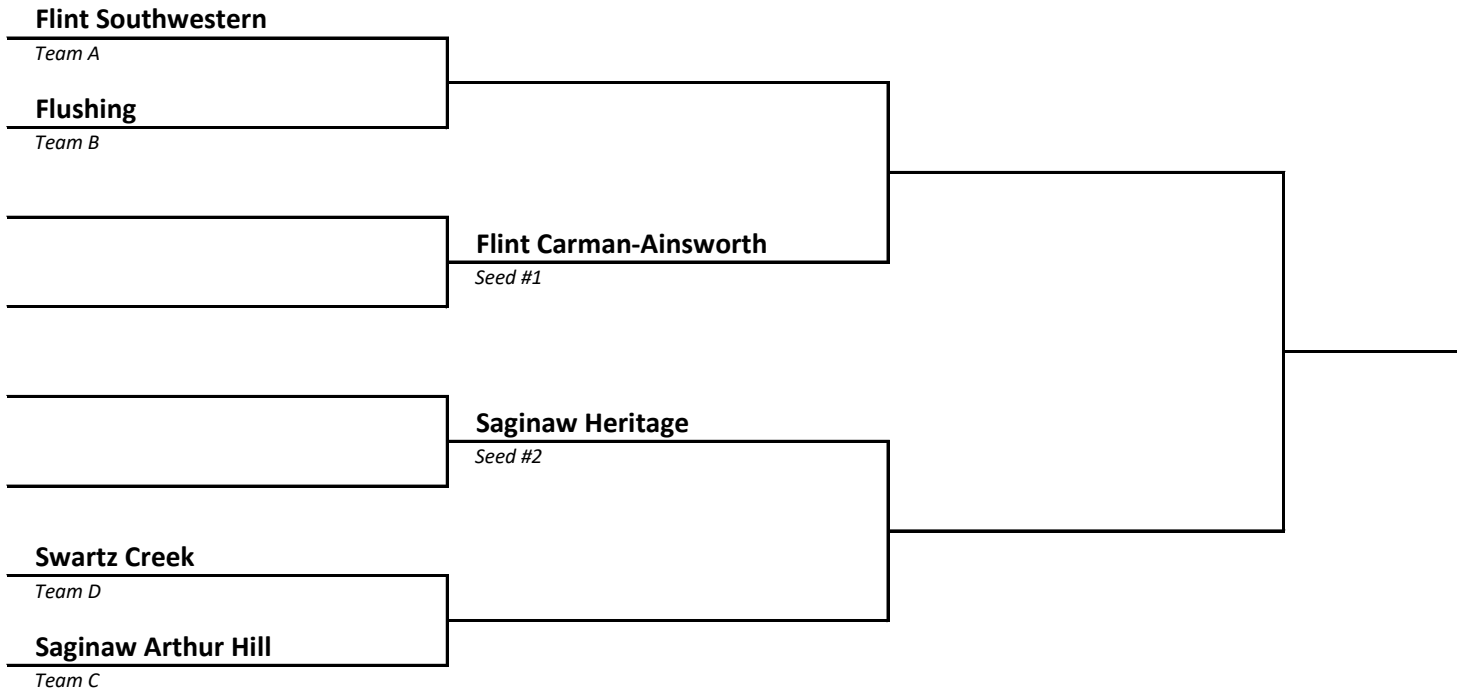

2022-23 Boys Basketball -- District Brackets -- FINAL 2/26/23

DISTRICT	HOST
1	Sault Ste Marie

DISTRICT	HOST
2	Midland Dow

2022-23 Boys Basketball -- District Brackets -- FINAL 2/26/23

DISTRICT 3	HOST Swartz Creek
----------------------	-----------------------------