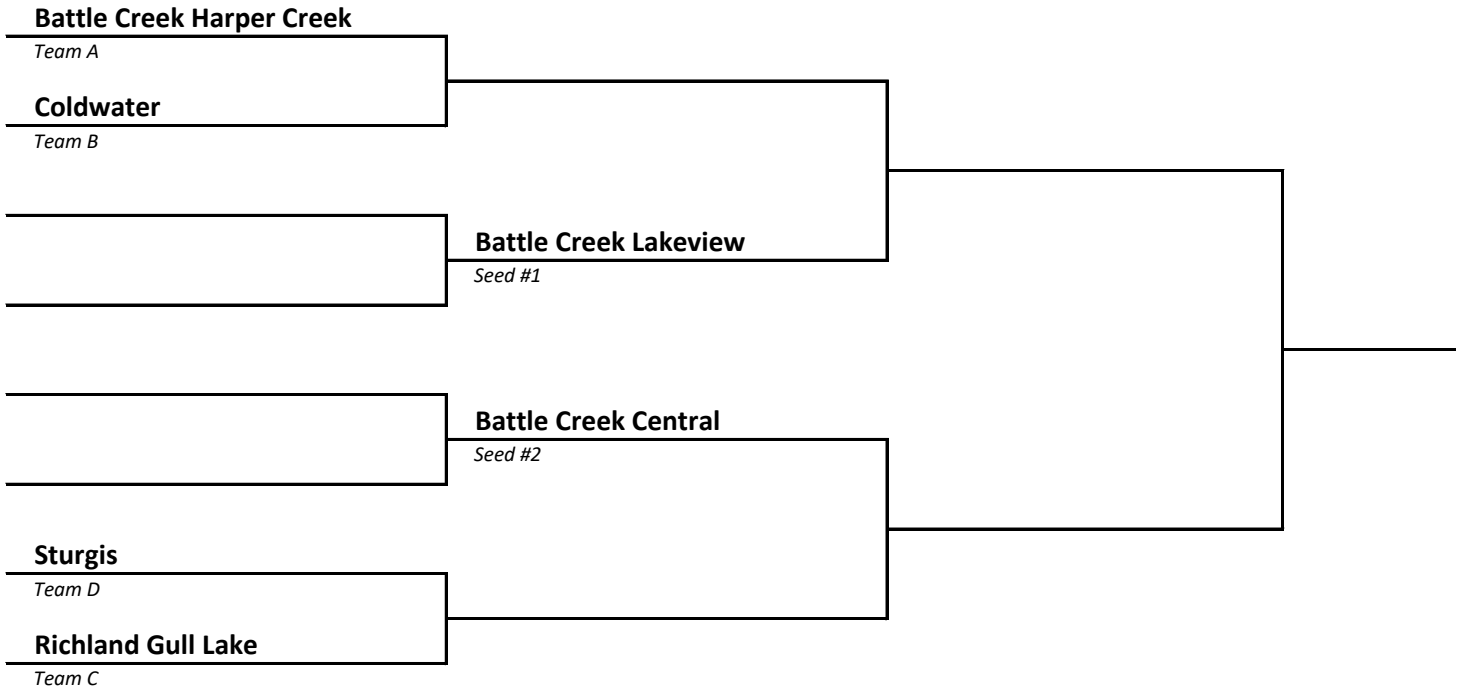

DISTRICT 14	HOST Battle Creek Central