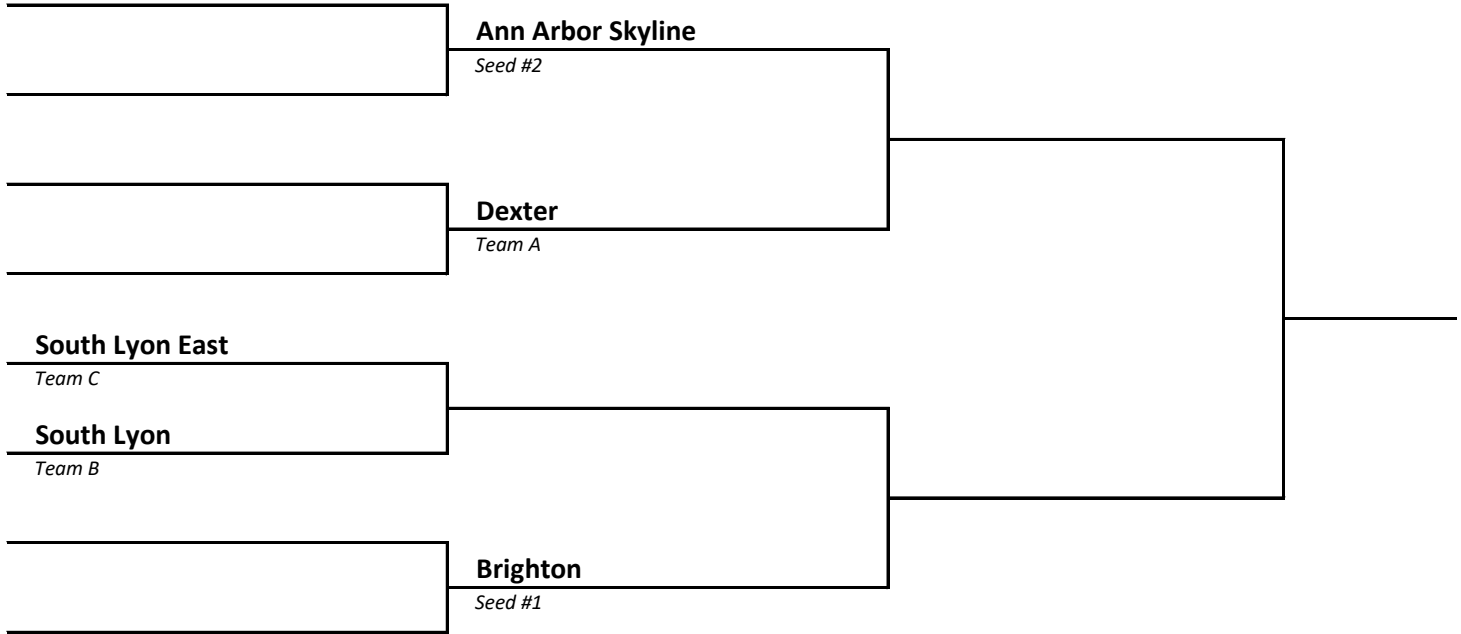

2022-23 Boys Basketball -- District Brackets -- FINAL 2/26/23

DISTRICT 15	HOST St Johns
------------------------------	--------------------------------

DISTRICT 16	HOST Holt
------------------------------	----------------------------

2022-23 Boys Basketball -- District Brackets -- FINAL 2/26/23

DISTRICT 17	HOST Dexter
------------------------------	------------------------------

DISTRICT 18	HOST Ypsilanti Lincoln
------------------------------	---