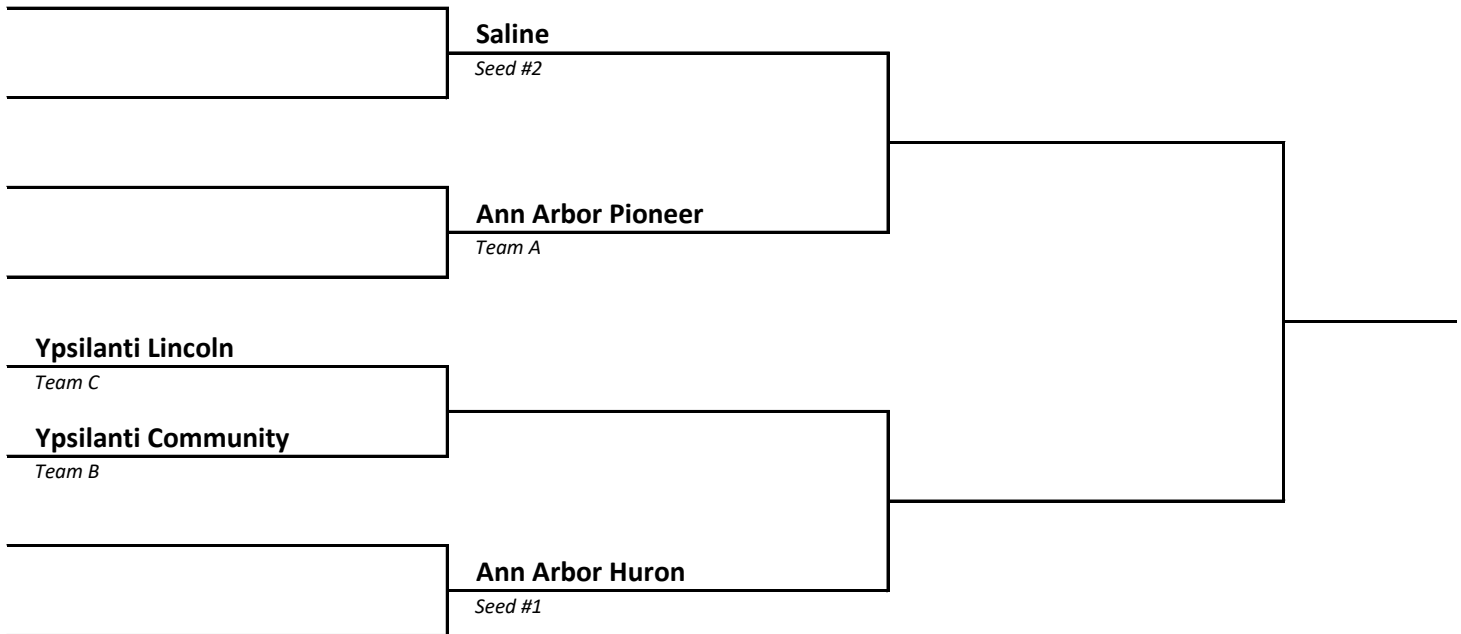

2022-23 Boys Basketball -- District Brackets -- FINAL 2/26/23

DISTRICT 15	HOST St Johns
------------------------------	--------------------------------

DISTRICT 16	HOST Holt
------------------------------	----------------------------

2022-23 Boys Basketball -- District Brackets -- FINAL 2/26/23

DISTRICT 17	HOST Dexter
------------------------------	------------------------------

DISTRICT 18	HOST Ypsilanti Lincoln
------------------------------	---