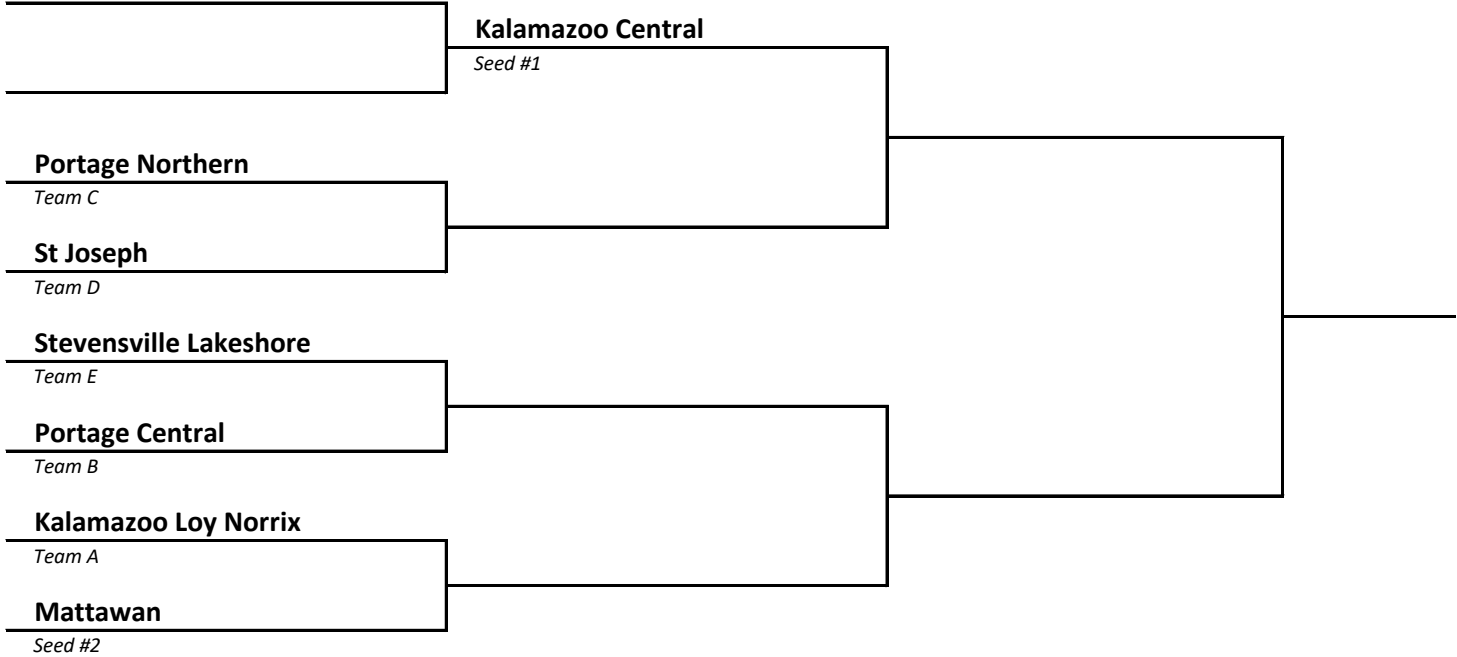

2022-23 Boys Basketball -- District Brackets -- FINAL 2/26/23

DISTRICT 13	HOST Kalamazoo Loy Norrix