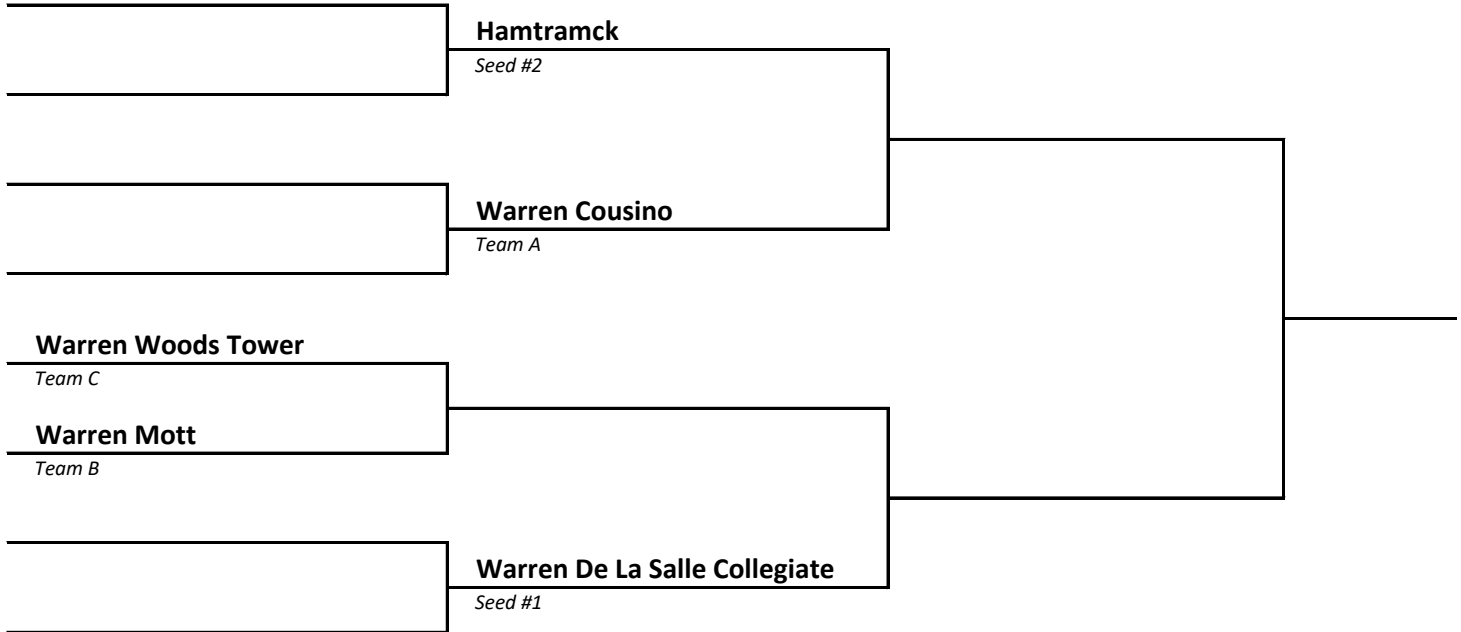

2022-23 Boys Basketball -- District Brackets -- FINAL 2/26/23

DISTRICT	HOST
23	Southgate Anderson

DISTRICT	HOST
24	Brownstown Woodhaven

2022-23 Boys Basketball -- District Brackets -- FINAL 2/26/23

DISTRICT 25	HOST Berkley
------------------------------	-------------------------------

DISTRICT 26	HOST North Farmington
------------------------------	--

2022-23 Boys Basketball -- District Brackets -- FINAL 2/26/23

DISTRICT 27	HOST Bloomfield Hills
-----------------------	---------------------------------

DISTRICT 28	HOST Sterling Heights Stevenson
-----------------------	---

2022-23 Boys Basketball -- District Brackets -- FINAL 2/26/23

DISTRICT 29	HOST Hamtramck
-----------------------	--------------------------