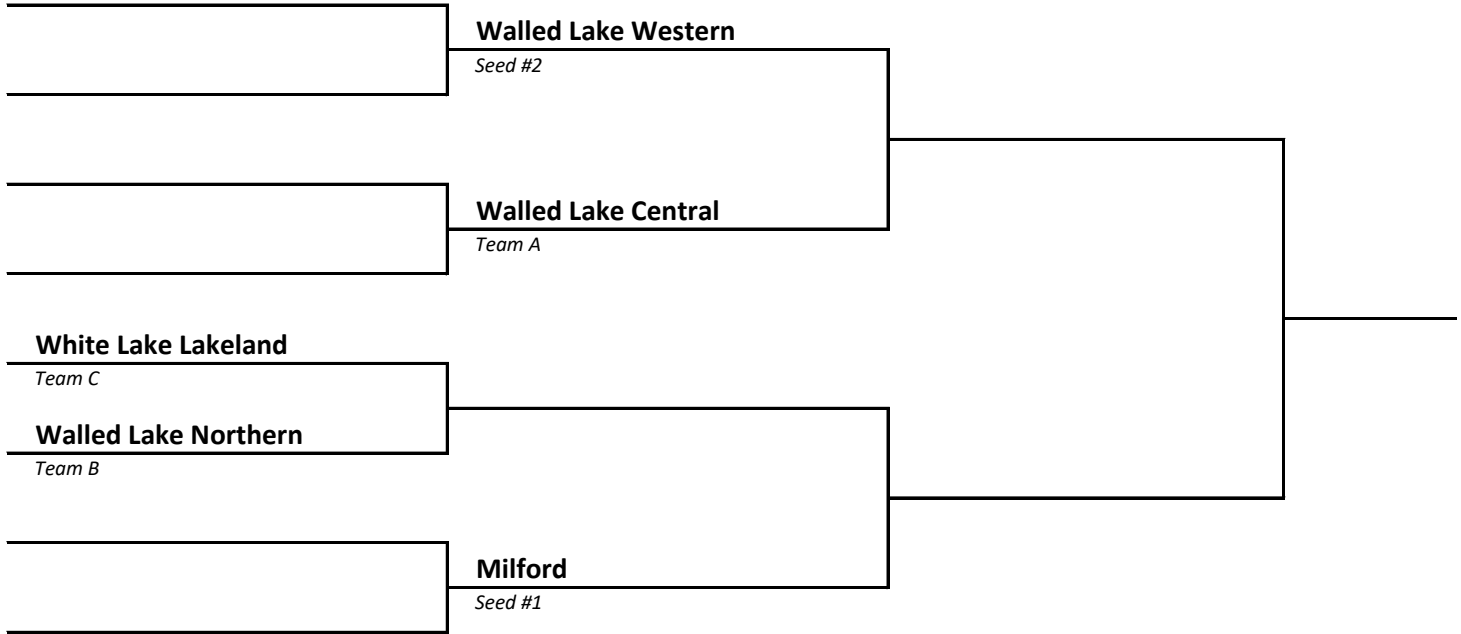

DISTRICT 4	HOST Grand Blanc
----------------------	----------------------------

2022-23 Boys Basketball -- District Brackets -- FINAL 2/26/23

DISTRICT 5	HOST Utica Eisenhower
-----------------------------	--

DISTRICT 6	HOST Clarkston
-----------------------------	---------------------------------

2022-23 Boys Basketball -- District Brackets -- FINAL 2/26/23

DISTRICT 7	HOST Milford
-----------------------------	-------------------------------