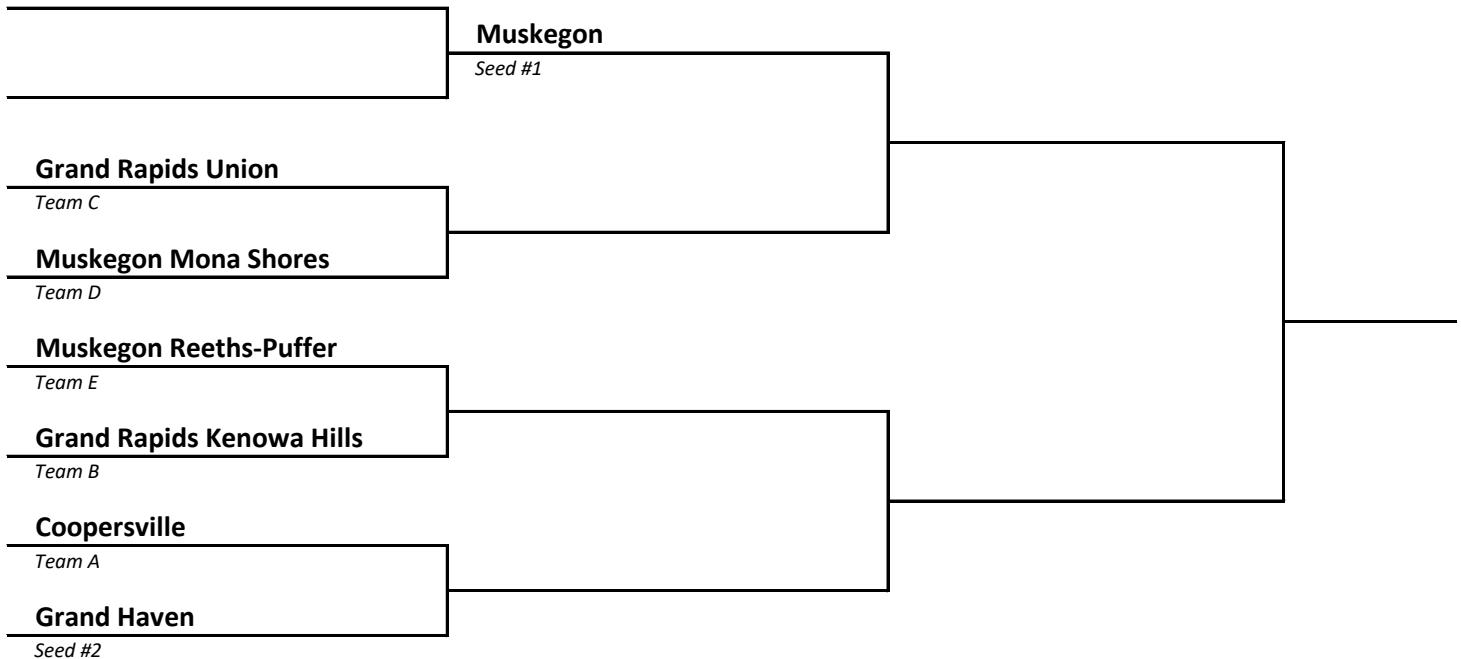

DISTRICT 8	HOST Linden
-----------------------------	------------------------------

2022-23 Boys Basketball -- District Brackets -- FINAL 2/26/23

DISTRICT 9	HOST Rockford
-----------------------------	--------------------------------

DISTRICT 10	HOST Coopersville
------------------------------	------------------------------------

2022-23 Boys Basketball -- District Brackets -- FINAL 2/26/23

DISTRICT	HOST
11	Zeeland East

DISTRICT	HOST
12	Middleville Thornapple Kellogg