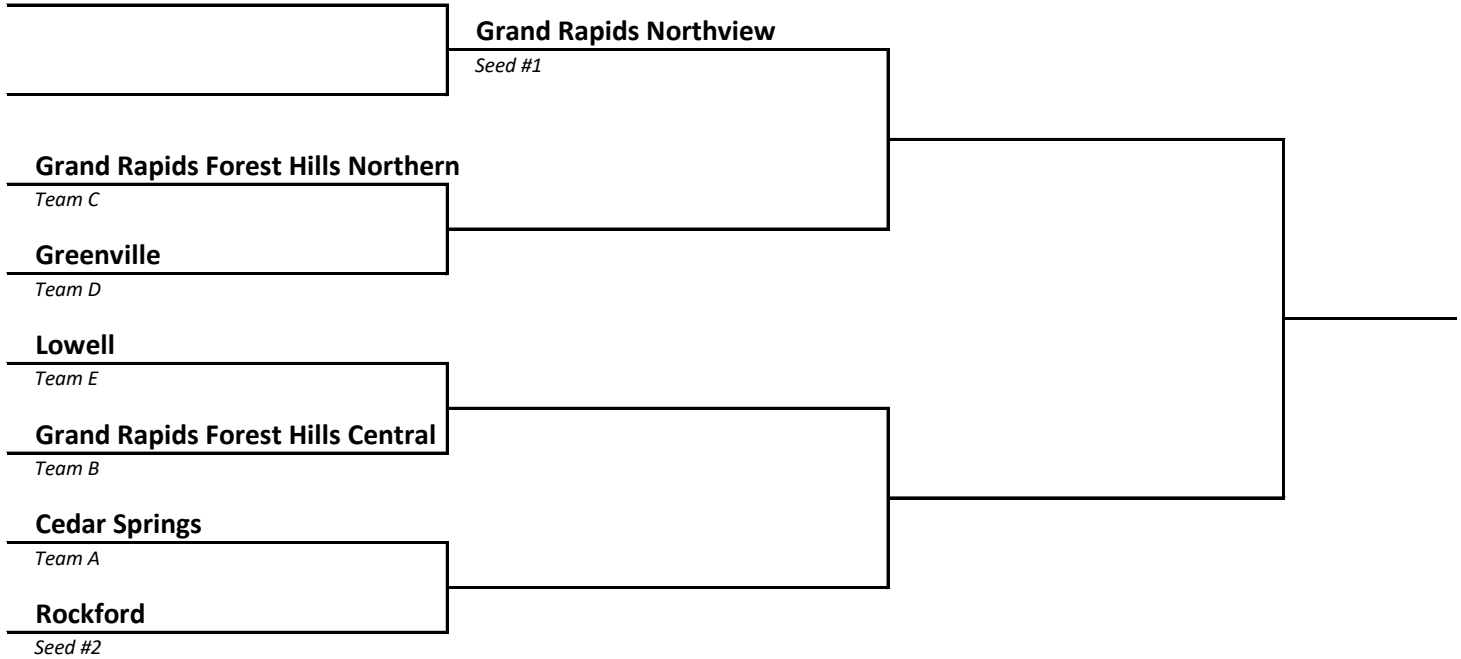

2022-23 Boys Basketball -- District Brackets -- FINAL 2/26/23

DISTRICT 9	HOST Rockford