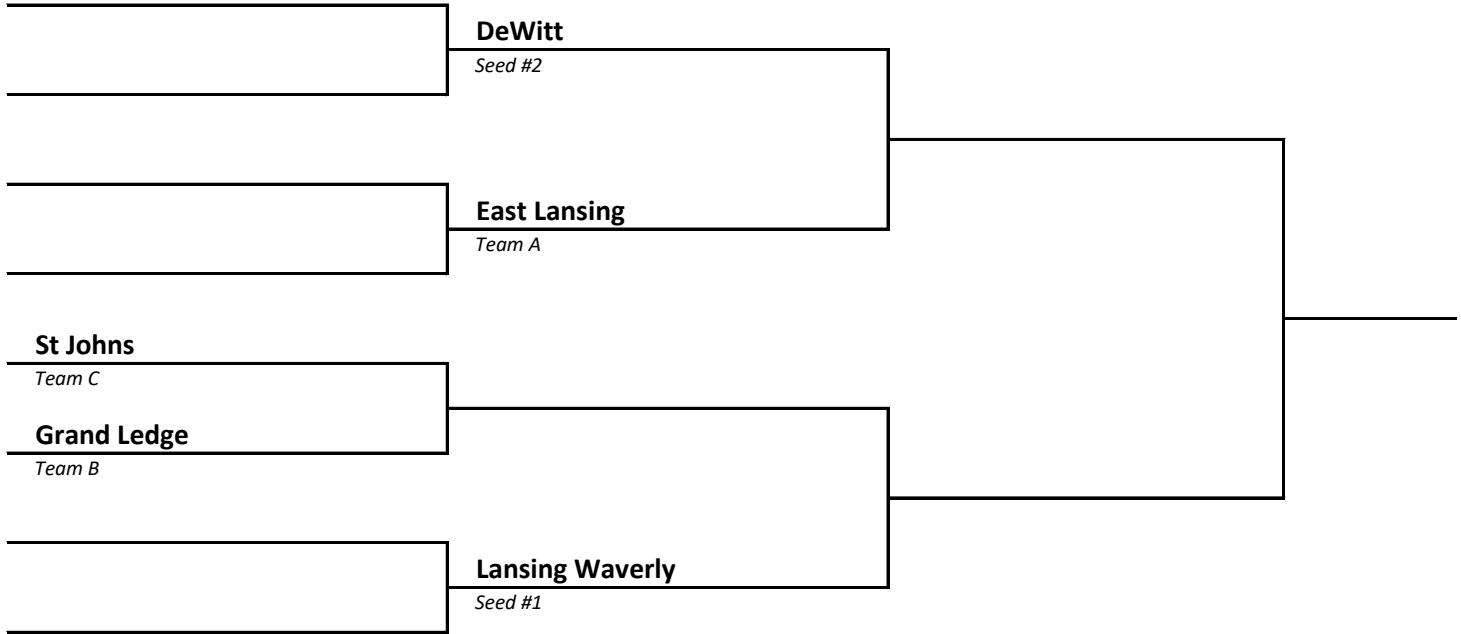

2022-23 Boys Basketball -- District Brackets -- FINAL 2/26/23

DISTRICT 15	HOST St Johns