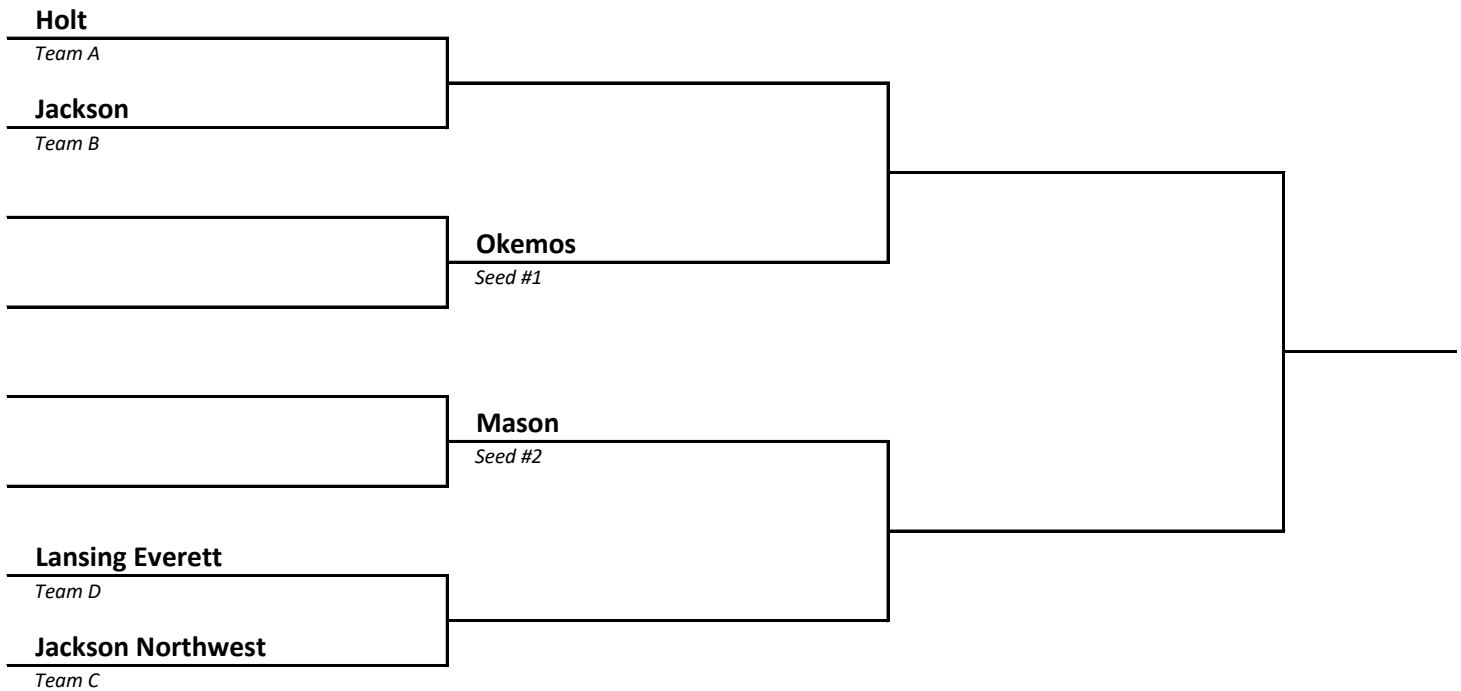

DISTRICT 16	HOST Holt