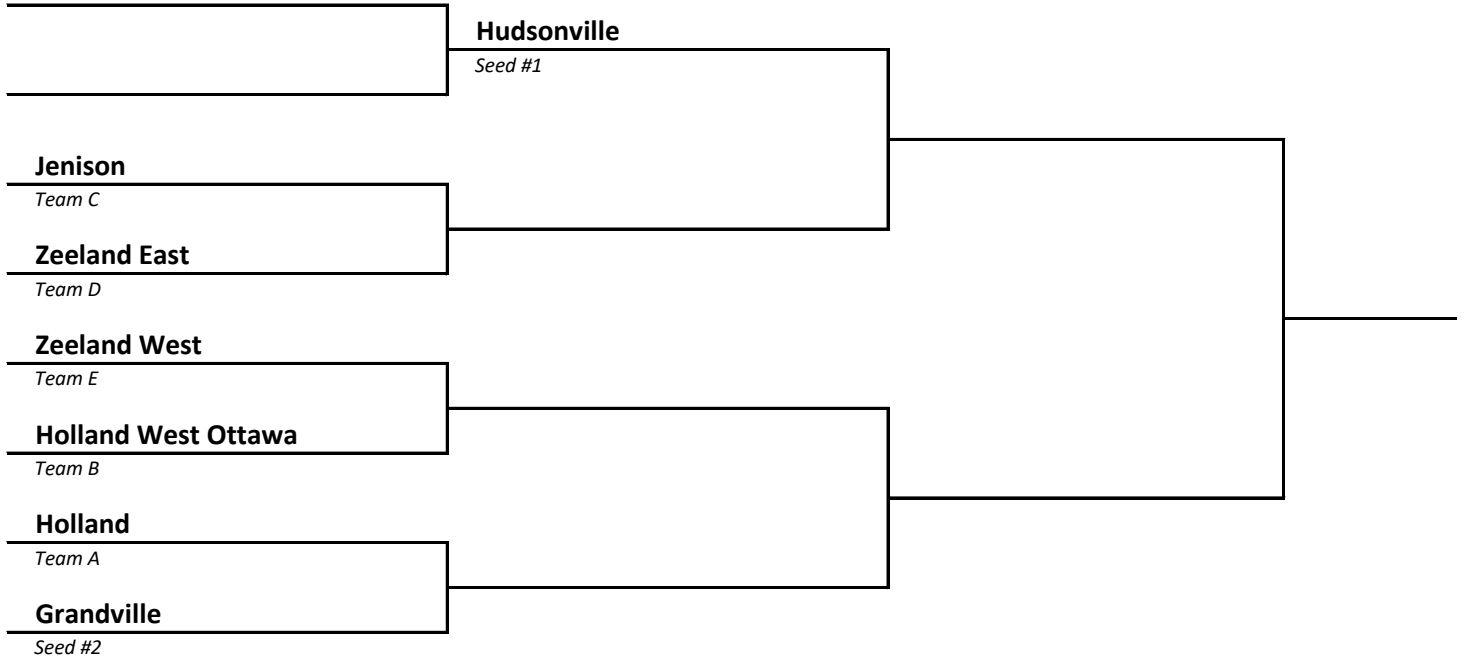

DISTRICT 8	HOST Linden
-----------------------------	------------------------------

2022-23 Boys Basketball -- District Brackets -- FINAL 2/26/23

DISTRICT 9	HOST Rockford
-----------------------------	--------------------------------

DISTRICT 10	HOST Coopersville
------------------------------	------------------------------------

2022-23 Boys Basketball -- District Brackets -- FINAL 2/26/23

DISTRICT	HOST
11	Zeeland East

DISTRICT	HOST
12	Middleville Thornapple Kellogg