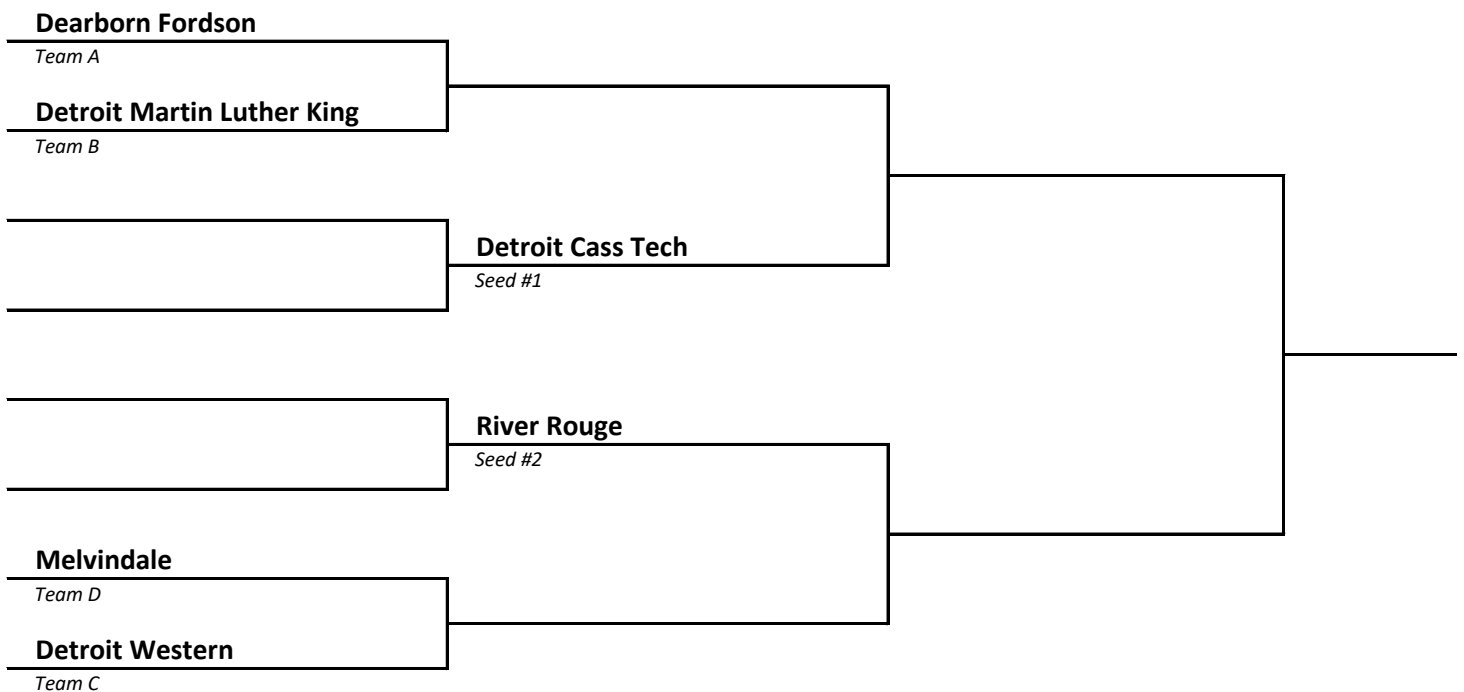

DISTRICT 22	HOST Detroit Cass Tech