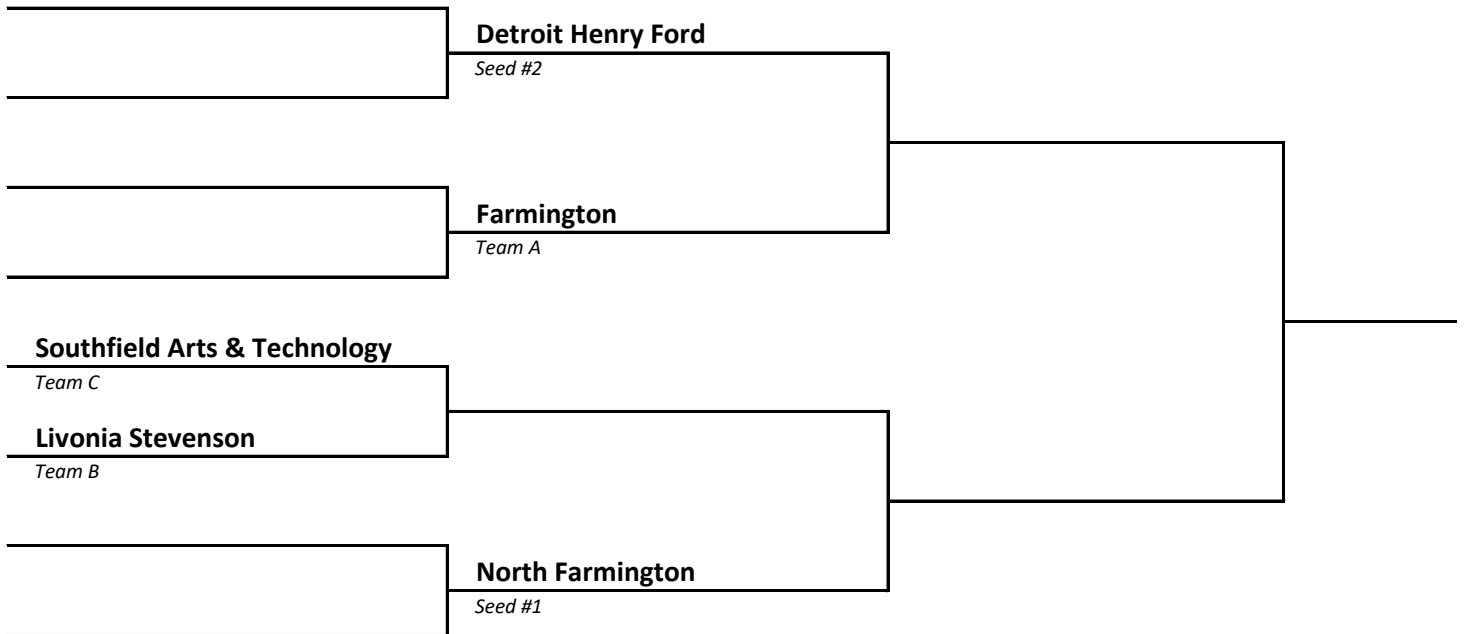

2022-23 Boys Basketball -- District Brackets -- FINAL 2/26/23

DISTRICT	HOST
23	Southgate Anderson

DISTRICT	HOST
24	Brownstown Woodhaven

2022-23 Boys Basketball -- District Brackets -- FINAL 2/26/23

DISTRICT 25	HOST Berkley
------------------------------	-------------------------------

DISTRICT 26	HOST North Farmington
------------------------------	--

2022-23 Boys Basketball -- District Brackets -- FINAL 2/26/23

DISTRICT 27	HOST Bloomfield Hills
-----------------------	---------------------------------