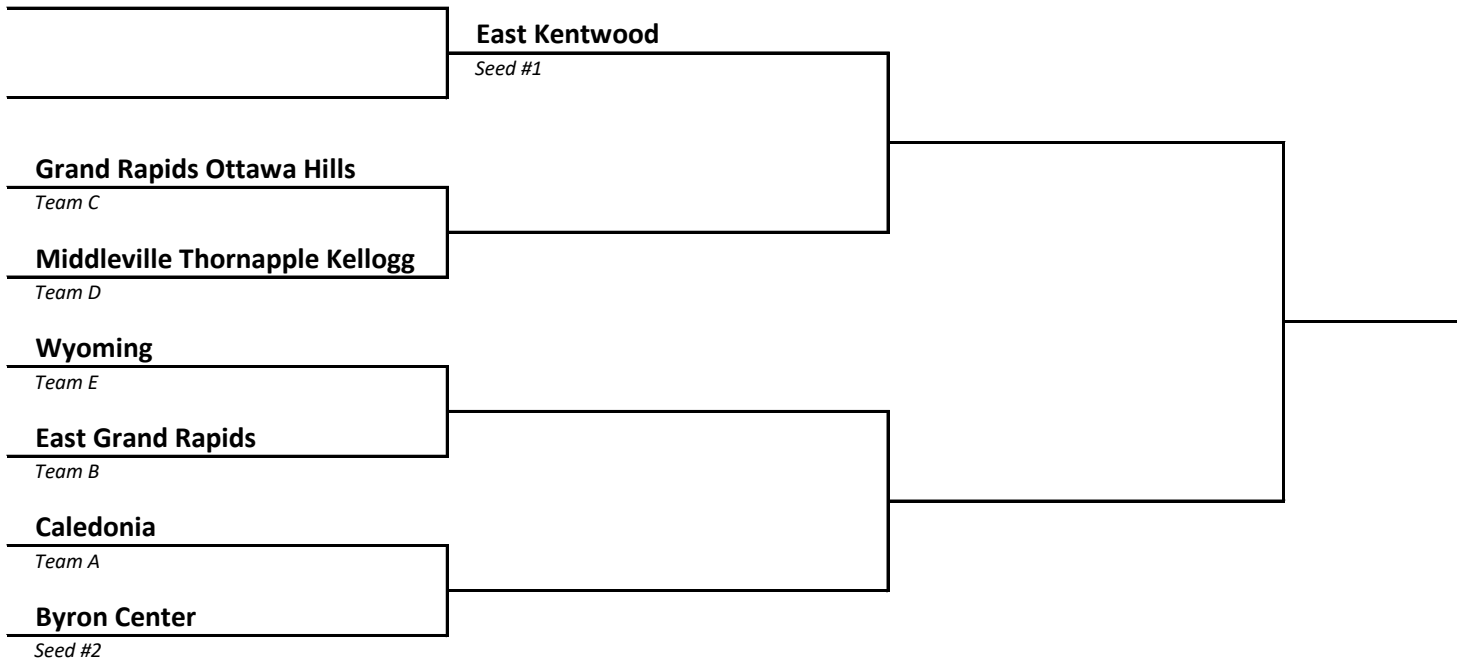

DISTRICT 10	HOST Coopersville
------------------------------	------------------------------------

2022-23 Boys Basketball -- District Brackets -- FINAL 2/26/23

DISTRICT	HOST
11	Zeeland East

DISTRICT	HOST
12	Middleville Thornapple Kellogg