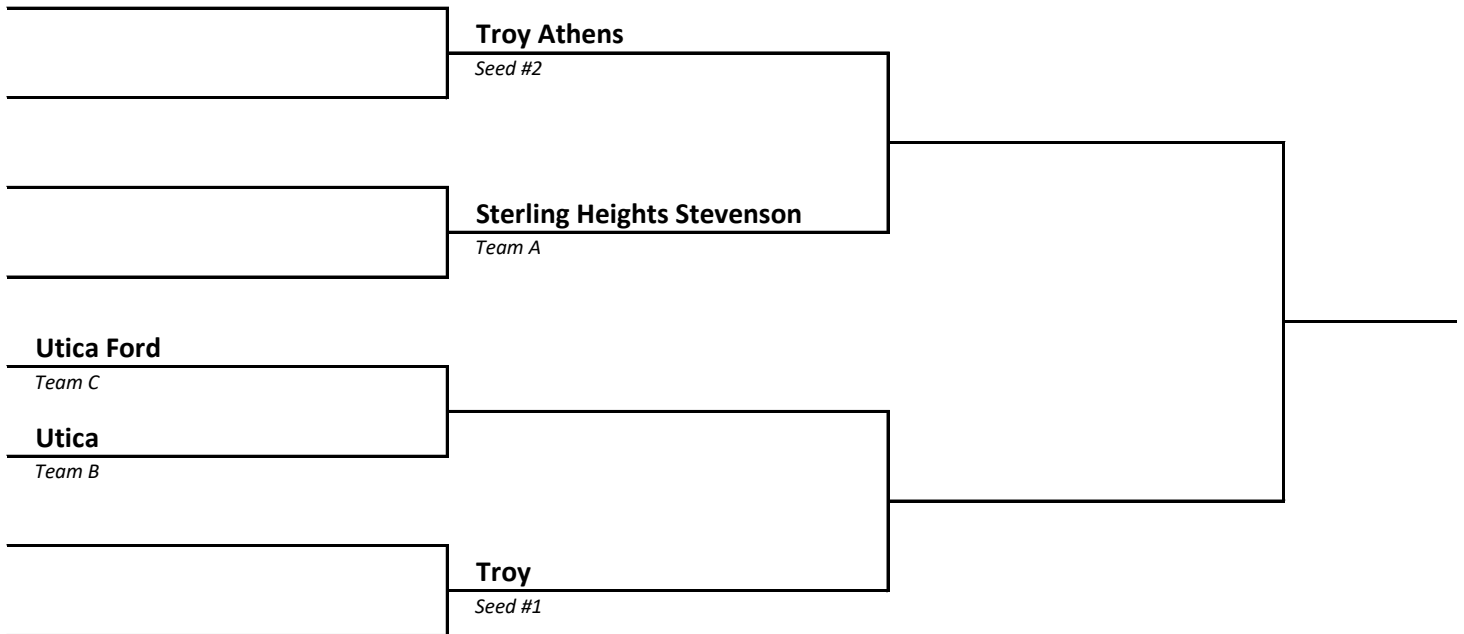

2022-23 Boys Basketball -- District Brackets -- FINAL 2/26/23

DISTRICT	HOST
23	Southgate Anderson

DISTRICT	HOST
24	Brownstown Woodhaven

2022-23 Boys Basketball -- District Brackets -- FINAL 2/26/23

DISTRICT 25	HOST Berkley
------------------------------	-------------------------------

DISTRICT 26	HOST North Farmington
------------------------------	--

2022-23 Boys Basketball -- District Brackets -- FINAL 2/26/23

DISTRICT 27	HOST Bloomfield Hills
-----------------------	---------------------------------

DISTRICT 28	HOST Sterling Heights Stevenson
-----------------------	---

2022-23 Boys Basketball -- District Brackets -- FINAL 2/26/23

DISTRICT 29	HOST Hamtramck
-----------------------	--------------------------