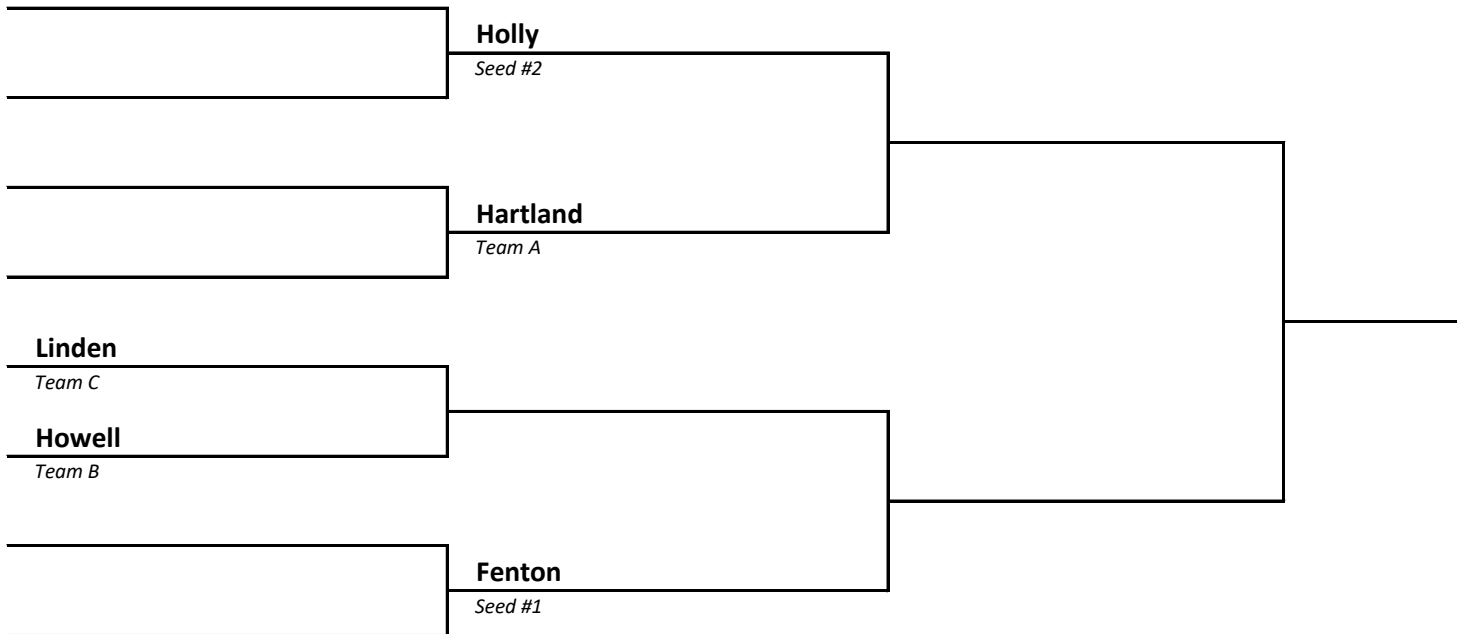

DISTRICT 8	HOST Linden