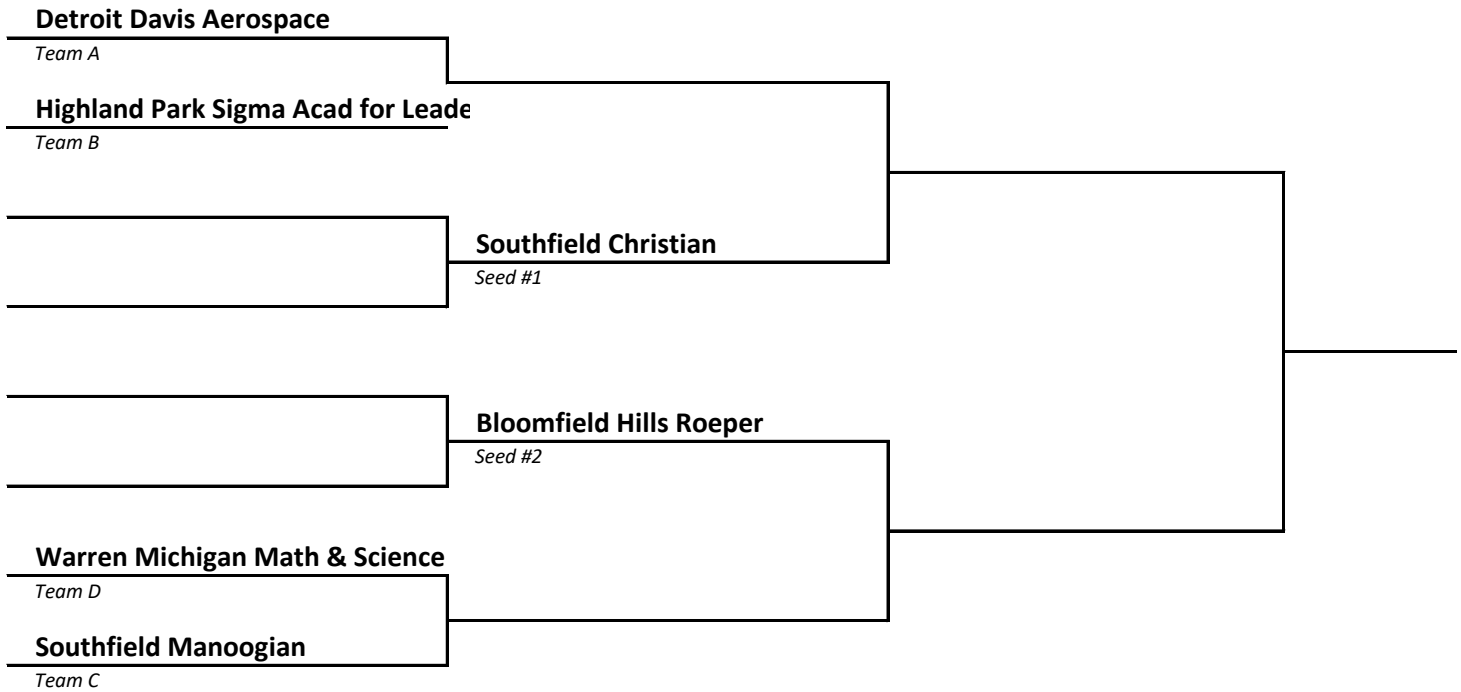

2022-23 Boys Basketball -- District Brackets -- FINAL 2/26/23

DISTRICT	HOST
123	Petersburg Summerfield

DISTRICT	HOST
124	Westland Huron Valley Lutheran

2022-23 Boys Basketball -- District Brackets -- FINAL 2/26/23

DISTRICT 125	HOST Bloomfield Hills Roeper
-------------------------------	---

DISTRICT 126	HOST Clarkston Everest Collegiate
-------------------------------	--

2022-23 Boys Basketball -- District Brackets -- FINAL 2/26/23