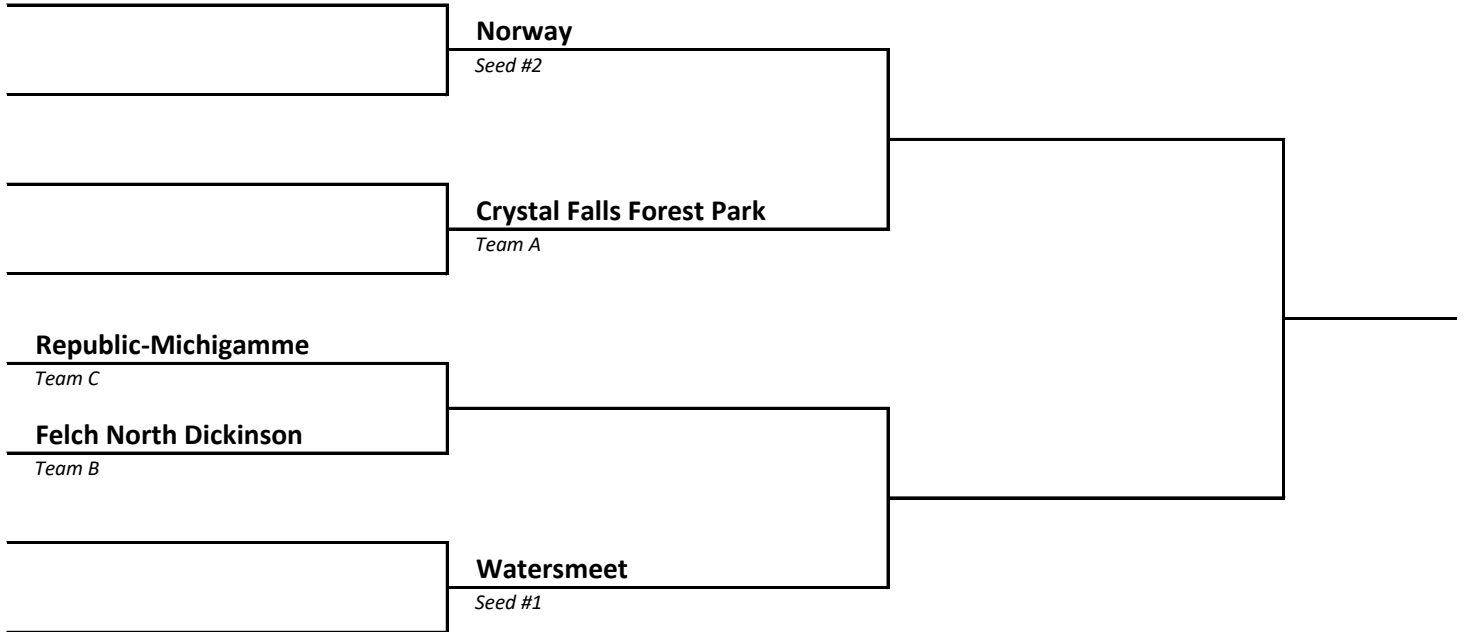

2022-23 Boys Basketball -- District Brackets -- FINAL 2/26/23

DISTRICT 97	HOST Ironwood
-----------------------	-------------------------

DISTRICT 98	HOST Dollar Bay
-----------------------	---------------------------

2022-23 Boys Basketball -- District Brackets -- FINAL 2/26/23

DISTRICT	HOST
99	Watersmeet

DISTRICT	HOST
100	Rock Mid Peninsula

2022-23 Boys Basketball -- District Brackets -- FINAL 2/26/23

DISTRICT 101	HOST Cooks Big Bay de Noc
-------------------------------	--