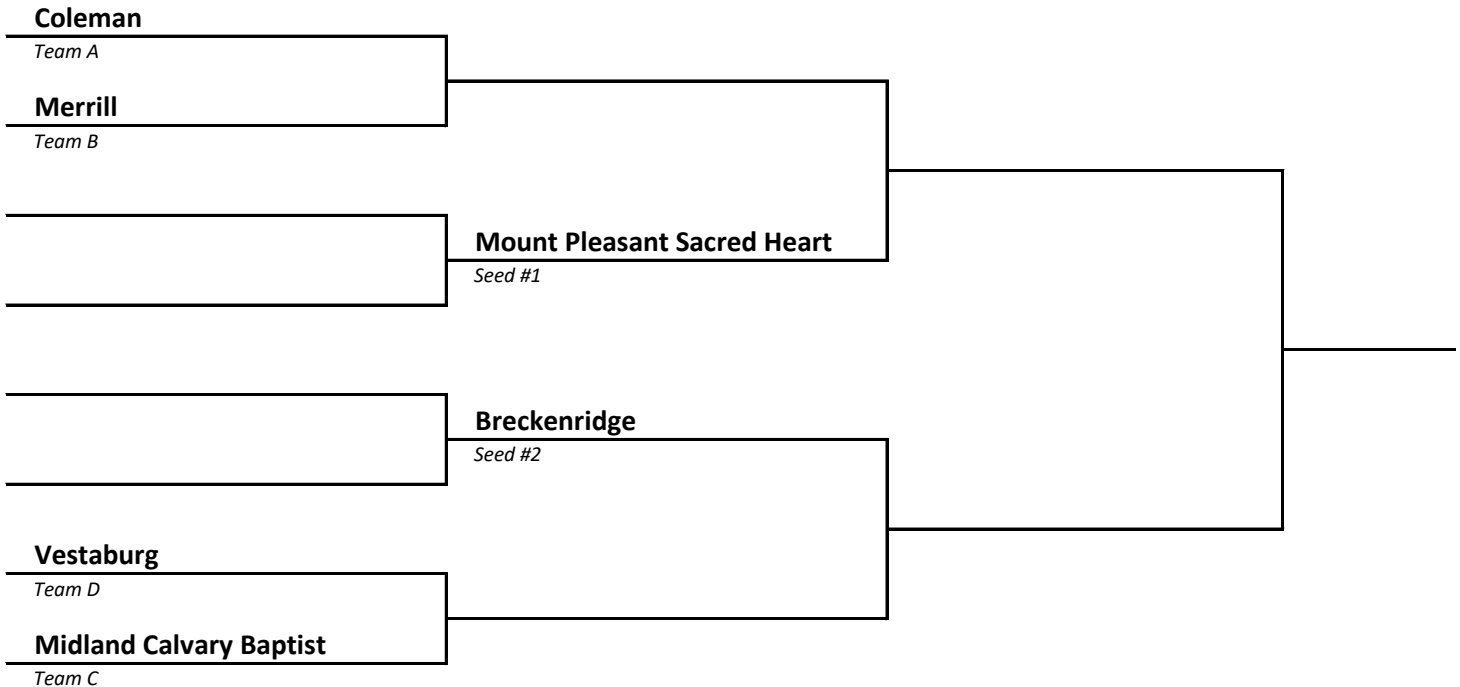

DISTRICT 108	HOST Mesick
-------------------------------	------------------------------

2022-23 Boys Basketball -- District Brackets -- FINAL 2/26/23

DISTRICT 109	HOST Mio
-------------------------------	---------------------------

DISTRICT 110	HOST Caseville
-------------------------------	---------------------------------

2022-23 Boys Basketball -- District Brackets -- FINAL 2/26/23

DISTRICT 111	HOST Mayville
-------------------------------	--------------------------------

DISTRICT 112	HOST Breckenridge
-------------------------------	------------------------------------

2022-23 Boys Basketball -- District Brackets -- FINAL 2/26/23

DISTRICT 113	HOST Baldwin
-------------------------------	-------------------------------