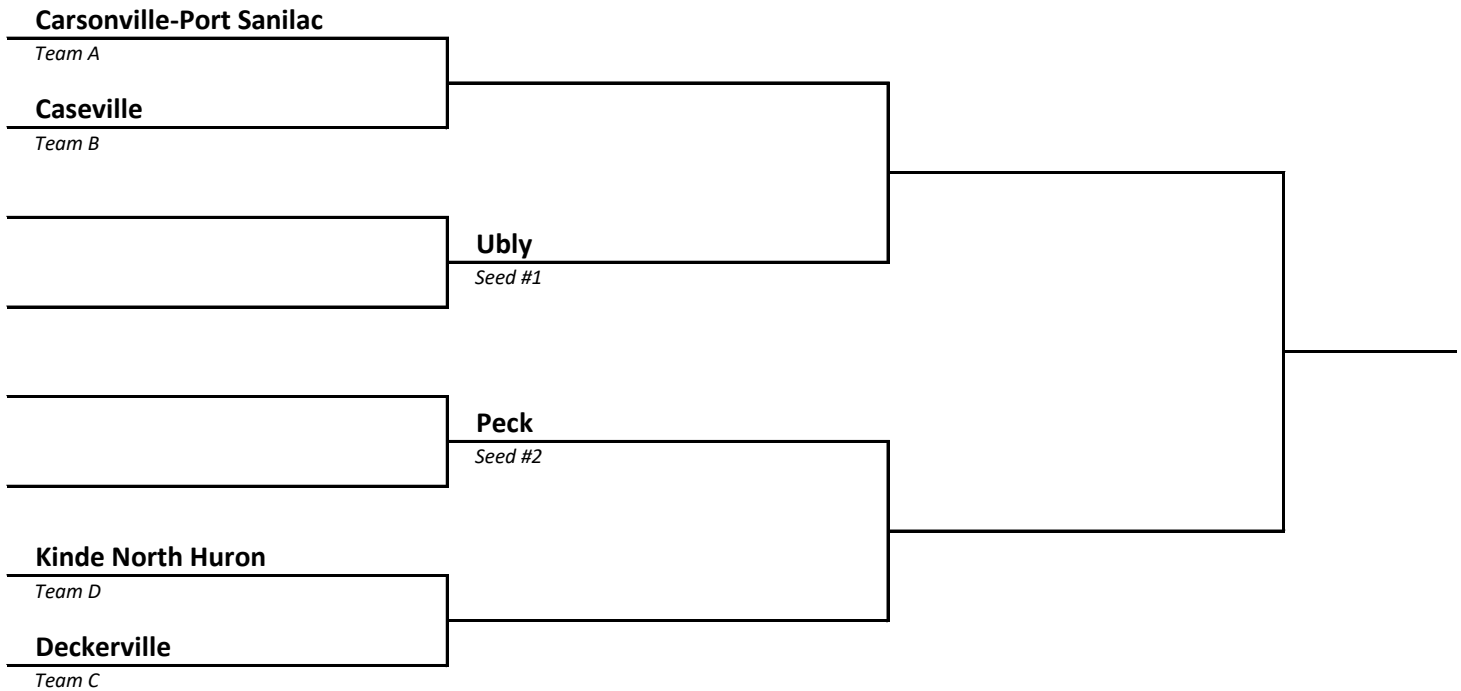

DISTRICT 108	HOST Mesick
-------------------------------	------------------------------

2022-23 Boys Basketball -- District Brackets -- FINAL 2/26/23

DISTRICT 109	HOST Mio
-------------------------------	---------------------------

DISTRICT 110	HOST Caseville
-------------------------------	---------------------------------

2022-23 Boys Basketball -- District Brackets -- FINAL 2/26/23

DISTRICT 111	HOST Mayville
-------------------------------	--------------------------------