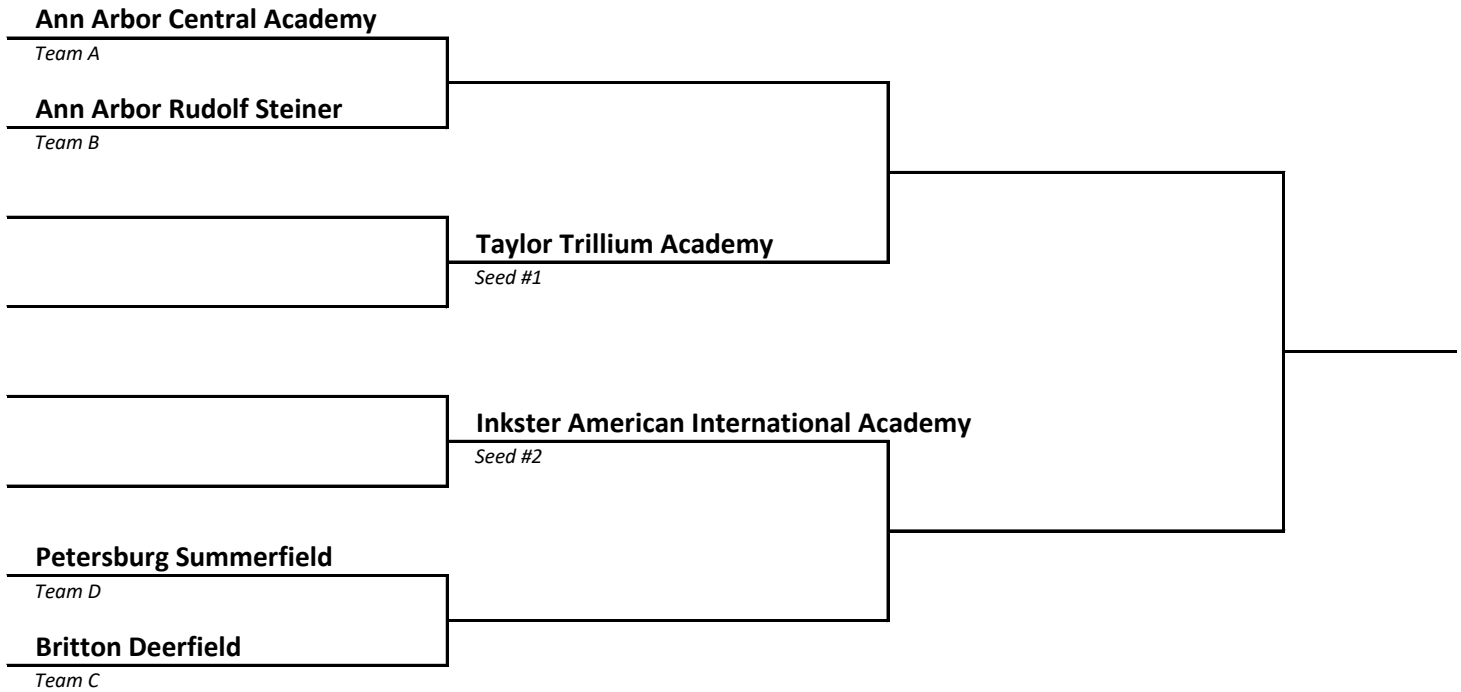

2022-23 Boys Basketball -- District Brackets -- FINAL 2/26/23

DISTRICT 119	HOST Battle Creek St Philip
-------------------------------	--

DISTRICT 120	HOST Colon
-------------------------------	-----------------------------

2022-23 Boys Basketball -- District Brackets -- FINAL 2/26/23

DISTRICT 121	HOST Camden-Frontier
------------------------	--------------------------------

DISTRICT 122	HOST Adrian Lenawee Christian
------------------------	---

2022-23 Boys Basketball -- District Brackets -- FINAL 2/26/23

DISTRICT	HOST
123	Petersburg Summerfield

DISTRICT	HOST
124	Westland Huron Valley Lutheran

2022-23 Boys Basketball -- District Brackets -- FINAL 2/26/23

DISTRICT 125	HOST Bloomfield Hills Roeper
-------------------------------	---

DISTRICT 126	HOST Clarkston Everest Collegiate
-------------------------------	--

2022-23 Boys Basketball -- District Brackets -- FINAL 2/26/23