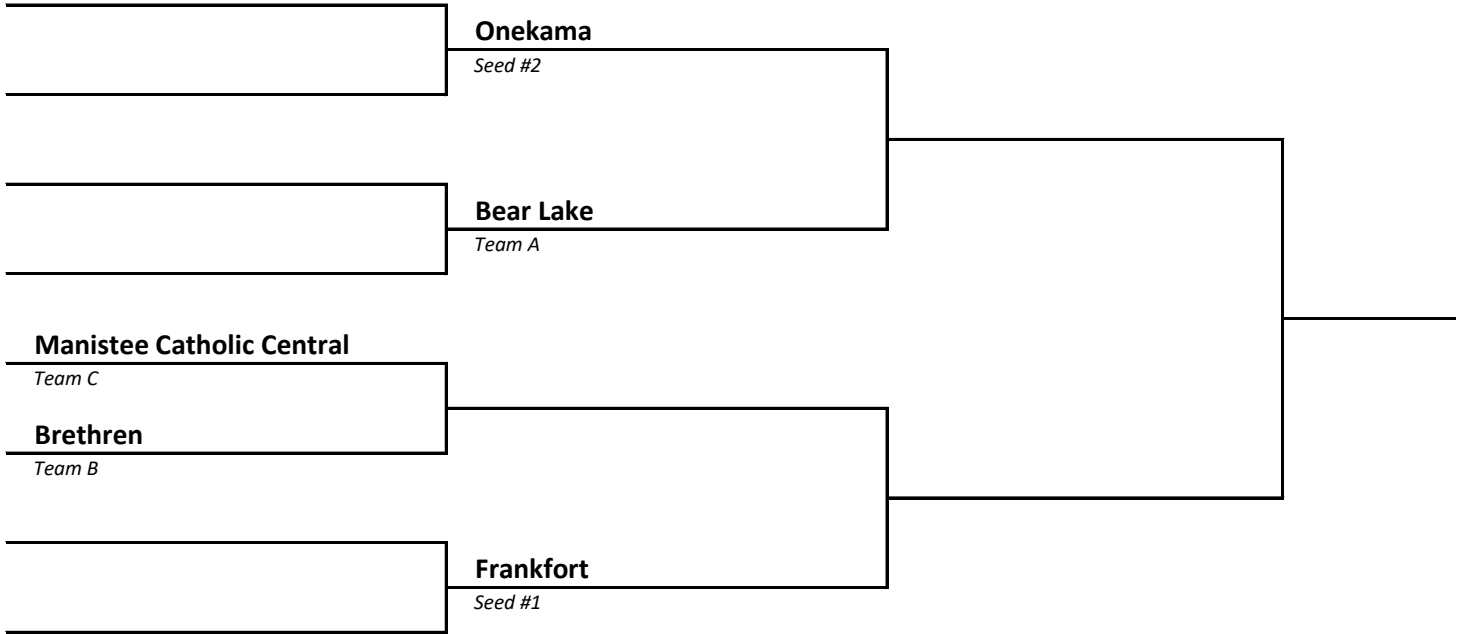

DISTRICT 102	HOST Rudyard
-------------------------------	-------------------------------

2022-23 Boys Basketball -- District Brackets -- FINAL 2/26/23

DISTRICT 103	HOST Mackinaw City
-------------------------------	-------------------------------------

DISTRICT 104	HOST Onaway
-------------------------------	------------------------------

2022-23 Boys Basketball -- District Brackets -- FINAL 2/26/23

DISTRICT 105	HOST Ellsworth
-------------------------------	---------------------------------

DISTRICT 106	HOST Lake Leelanau St Mary
-------------------------------	---

2022-23 Boys Basketball -- District Brackets -- FINAL 2/26/23

DISTRICT 107	HOST Bear Lake
-------------------------------	---------------------------------