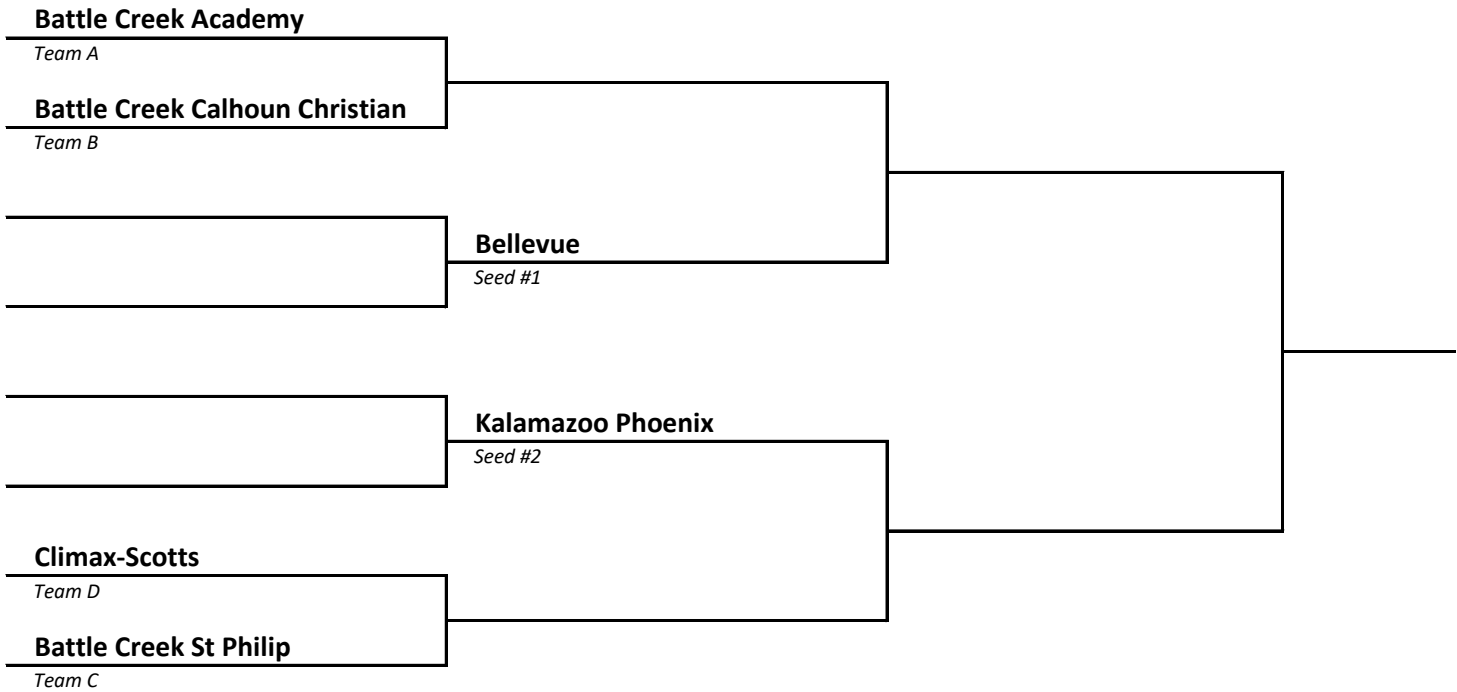

2022-23 Boys Basketball -- District Brackets -- FINAL 2/26/23

DISTRICT 119	HOST Battle Creek St Philip