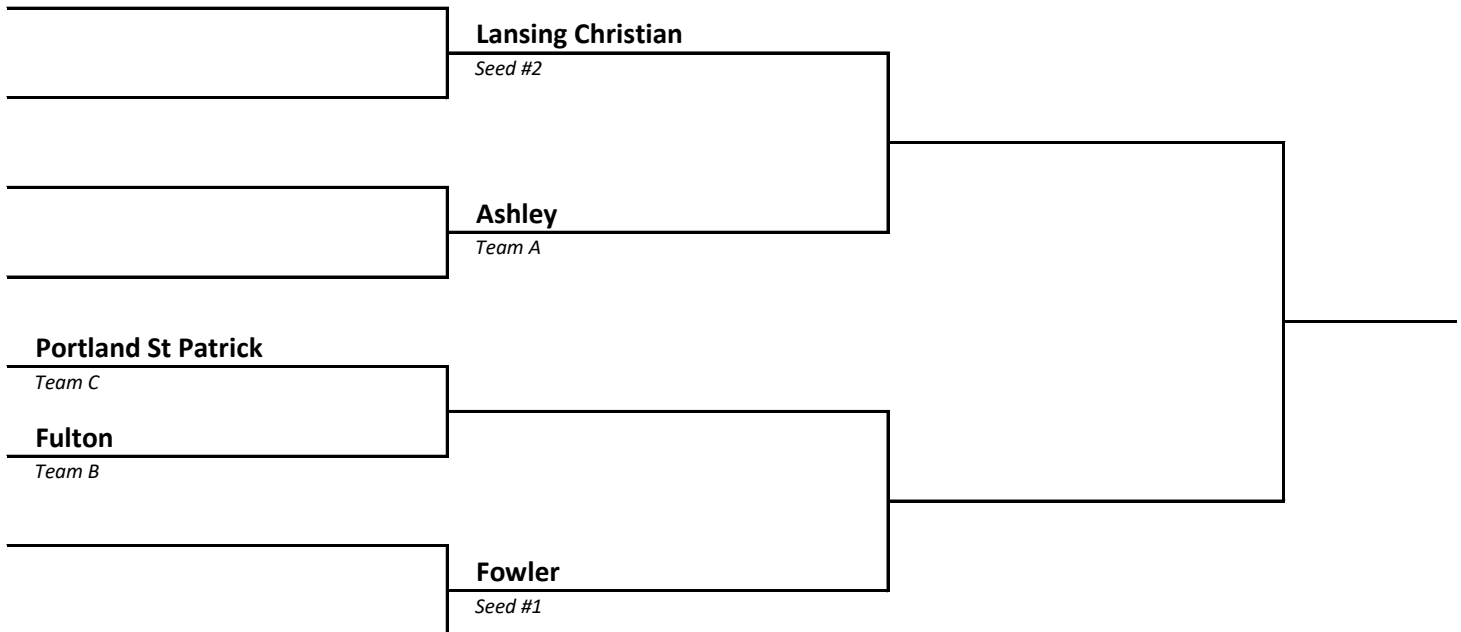

DISTRICT 116	HOST Lansing Christian