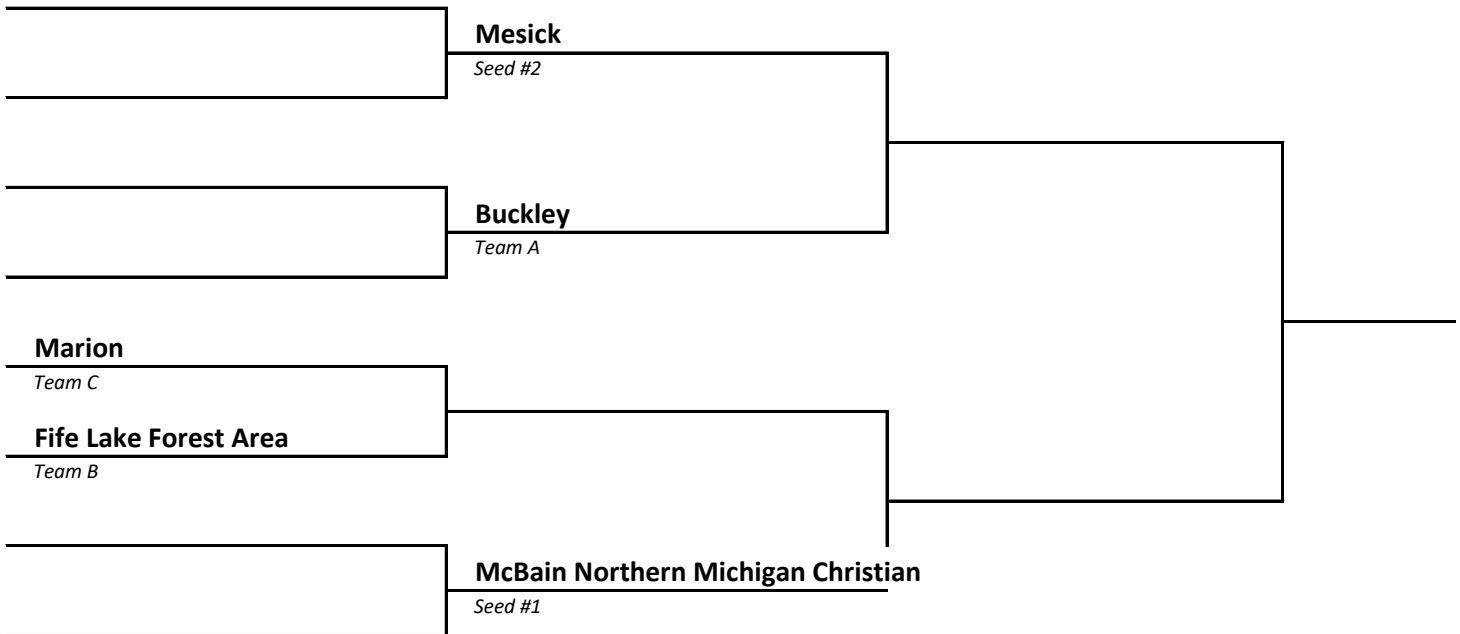

DISTRICT 104	HOST Onaway
-------------------------------	------------------------------

2022-23 Boys Basketball -- District Brackets -- FINAL 2/26/23

DISTRICT 105	HOST Ellsworth
-------------------------------	---------------------------------

DISTRICT 106	HOST Lake Leelanau St Mary
-------------------------------	---

2022-23 Boys Basketball -- District Brackets -- FINAL 2/26/23

DISTRICT 107	HOST Bear Lake
-------------------------------	---------------------------------

DISTRICT 108	HOST Mesick
-------------------------------	------------------------------

2022-23 Boys Basketball -- District Brackets -- FINAL 2/26/23

DISTRICT 109	HOST Mio
-------------------------------	---------------------------