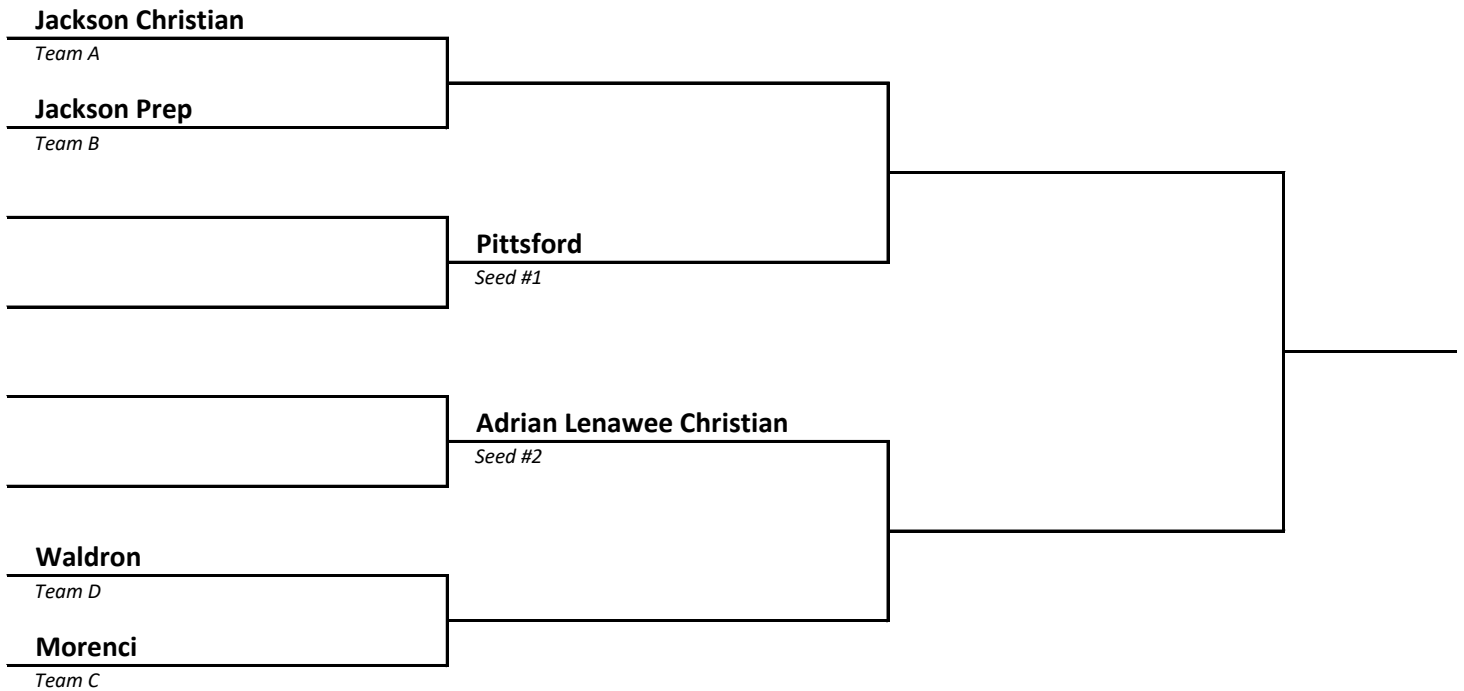

DISTRICT 122	HOST Adrian Lenawee Christian