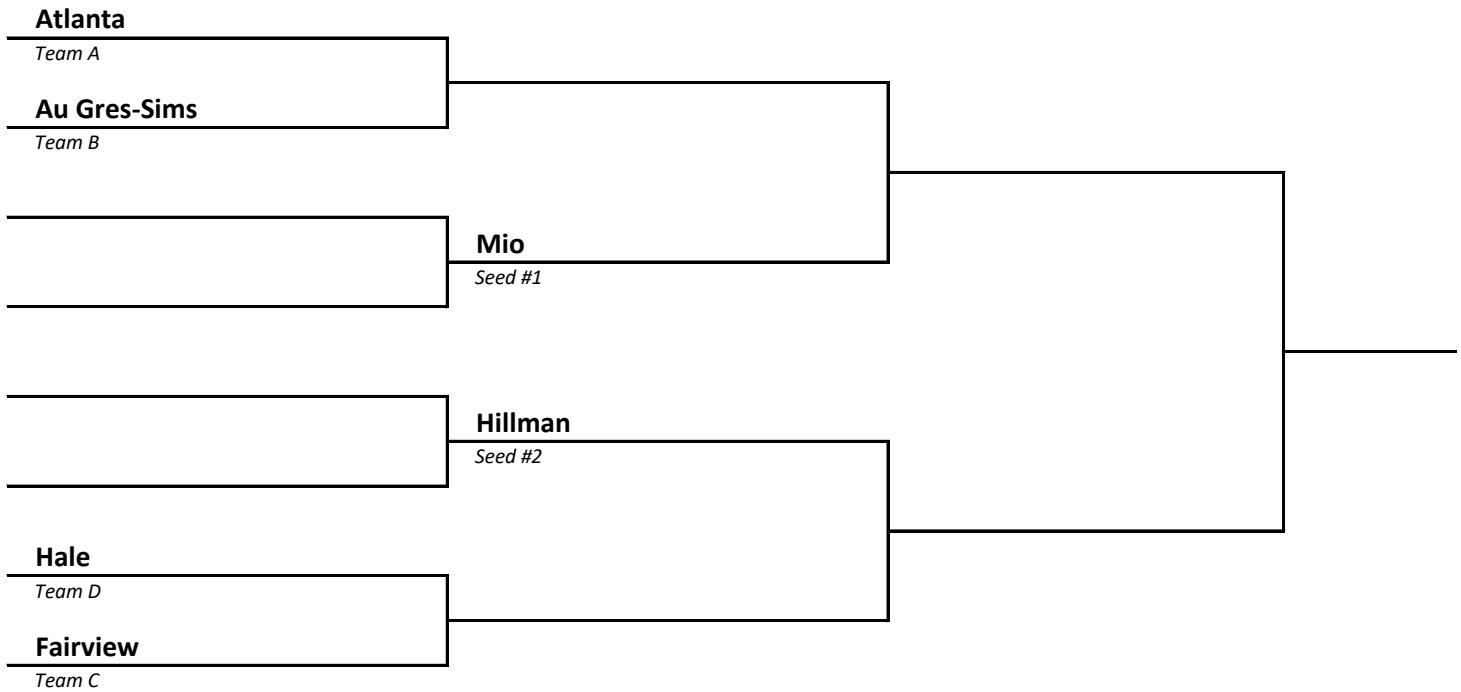

DISTRICT 106	HOST Lake Leelanau St Mary
-------------------------------	---

2022-23 Boys Basketball -- District Brackets -- FINAL 2/26/23

DISTRICT 107	HOST Bear Lake
-------------------------------	---------------------------------

DISTRICT 108	HOST Mesick
-------------------------------	------------------------------

2022-23 Boys Basketball -- District Brackets -- FINAL 2/26/23

DISTRICT 109	HOST Mio
-------------------------------	---------------------------