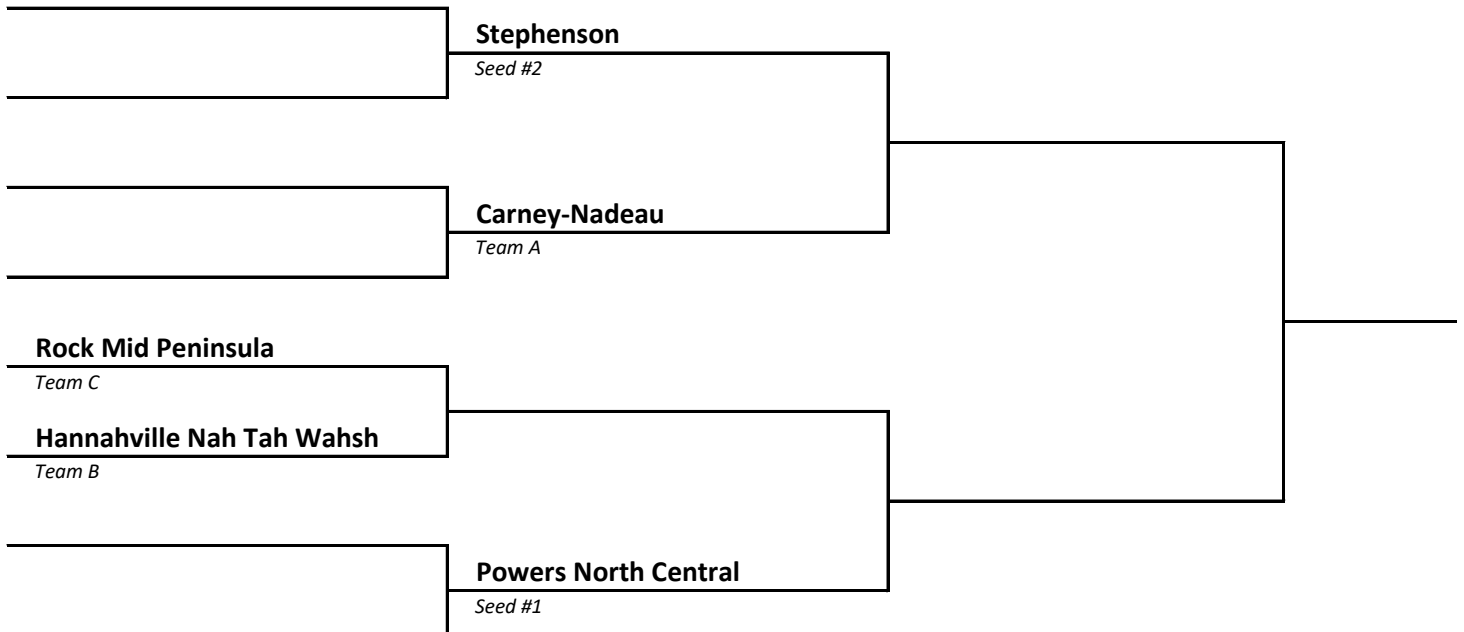

2022-23 Boys Basketball -- District Brackets -- FINAL 2/26/23

DISTRICT 97	HOST Ironwood
-----------------------	-------------------------

DISTRICT 98	HOST Dollar Bay
-----------------------	---------------------------

2022-23 Boys Basketball -- District Brackets -- FINAL 2/26/23

DISTRICT	HOST
99	Watersmeet

DISTRICT	HOST
100	Rock Mid Peninsula

2022-23 Boys Basketball -- District Brackets -- FINAL 2/26/23

DISTRICT 101	HOST Cooks Big Bay de Noc
-------------------------------	--