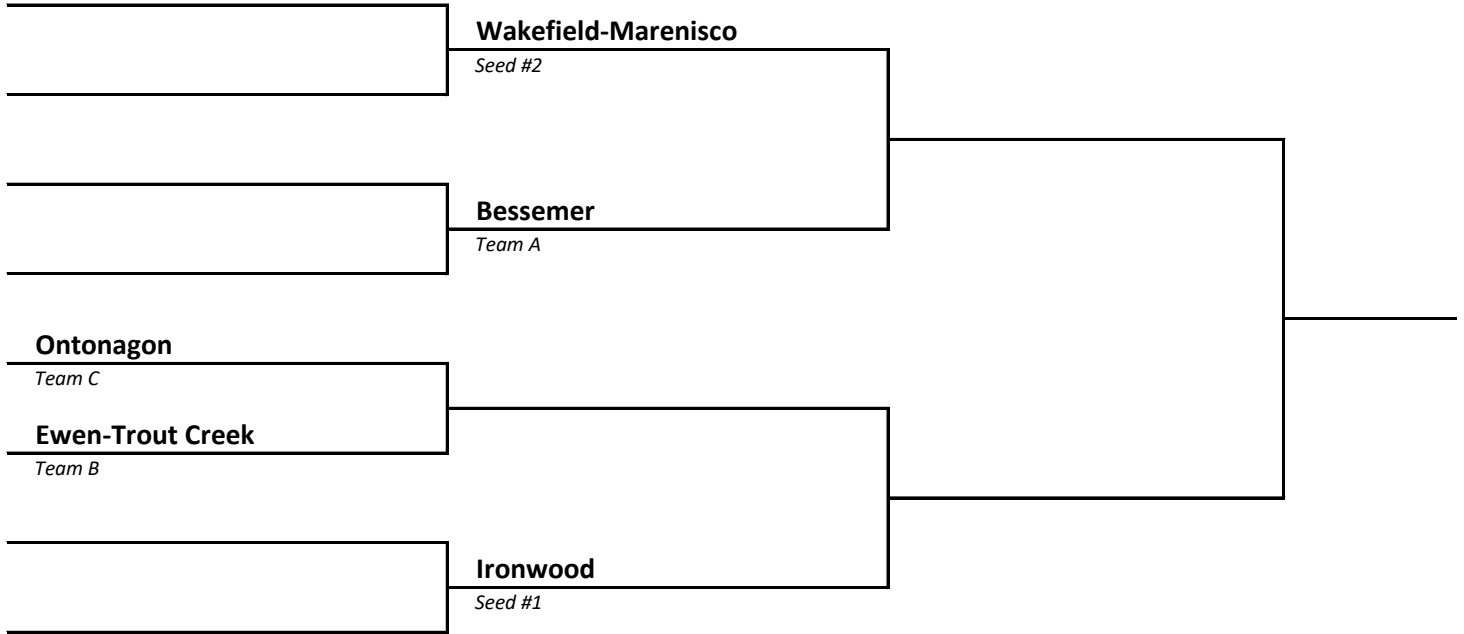

2022-23 Boys Basketball -- District Brackets -- FINAL 2/26/23

DISTRICT 97	HOST Ironwood