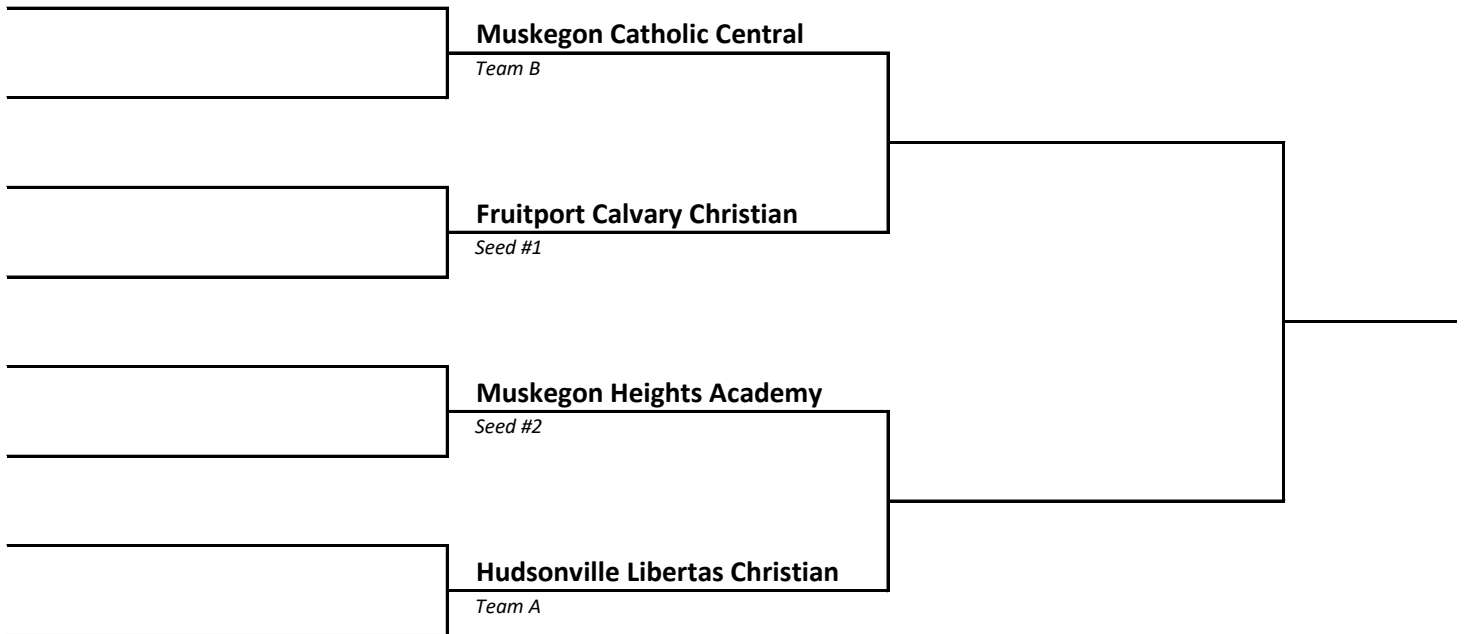

DISTRICT 112	HOST Breckenridge
-------------------------------	------------------------------------

2022-23 Boys Basketball -- District Brackets -- FINAL 2/26/23

DISTRICT 113	HOST Baldwin
-------------------------------	-------------------------------

DISTRICT 114	HOST Fruitport Calvary Christian
-------------------------------	---

2022-23 Boys Basketball -- District Brackets -- FINAL 2/26/23

DISTRICT 115	HOST Martin
-------------------------------	------------------------------