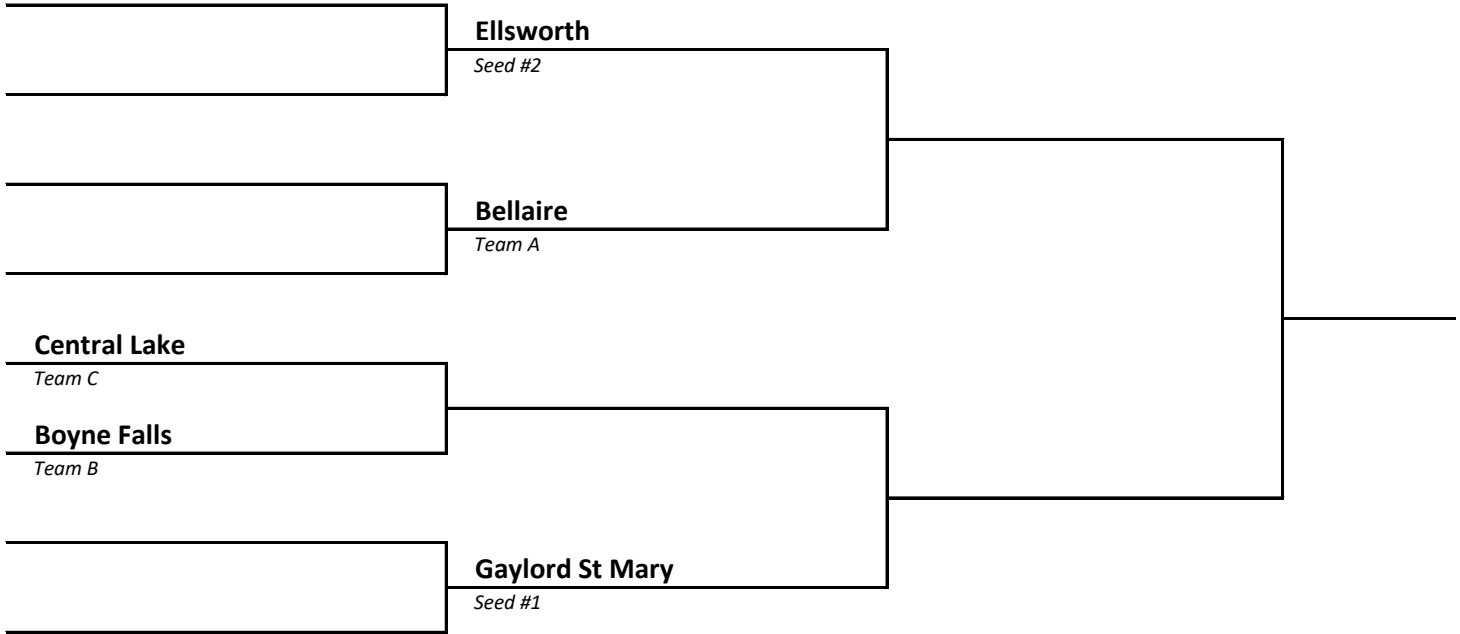

2022-23 Boys Basketball -- District Brackets -- FINAL 2/26/23

DISTRICT 105	HOST Ellsworth