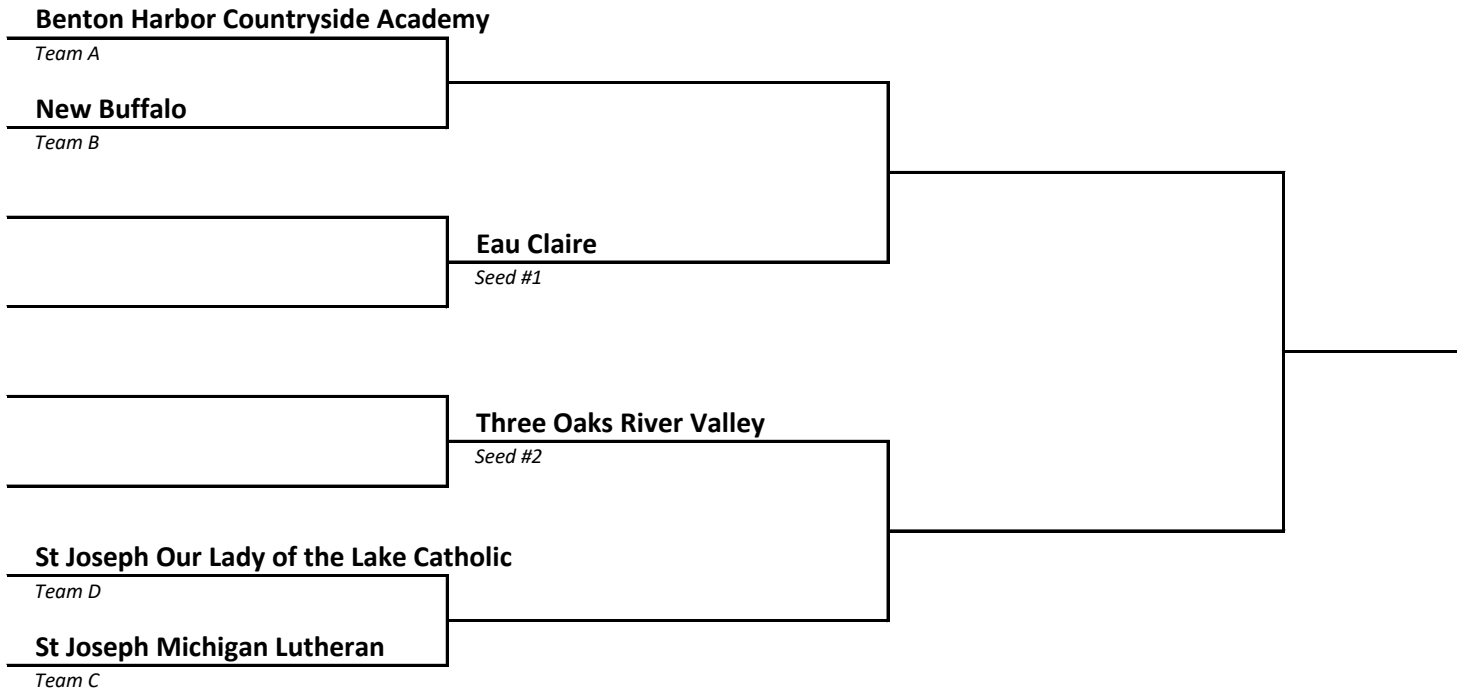

2022-23 Boys Basketball -- District Brackets -- FINAL 2/26/23

DISTRICT	HOST
117	St Joseph Our Lady of the Lake Catholic