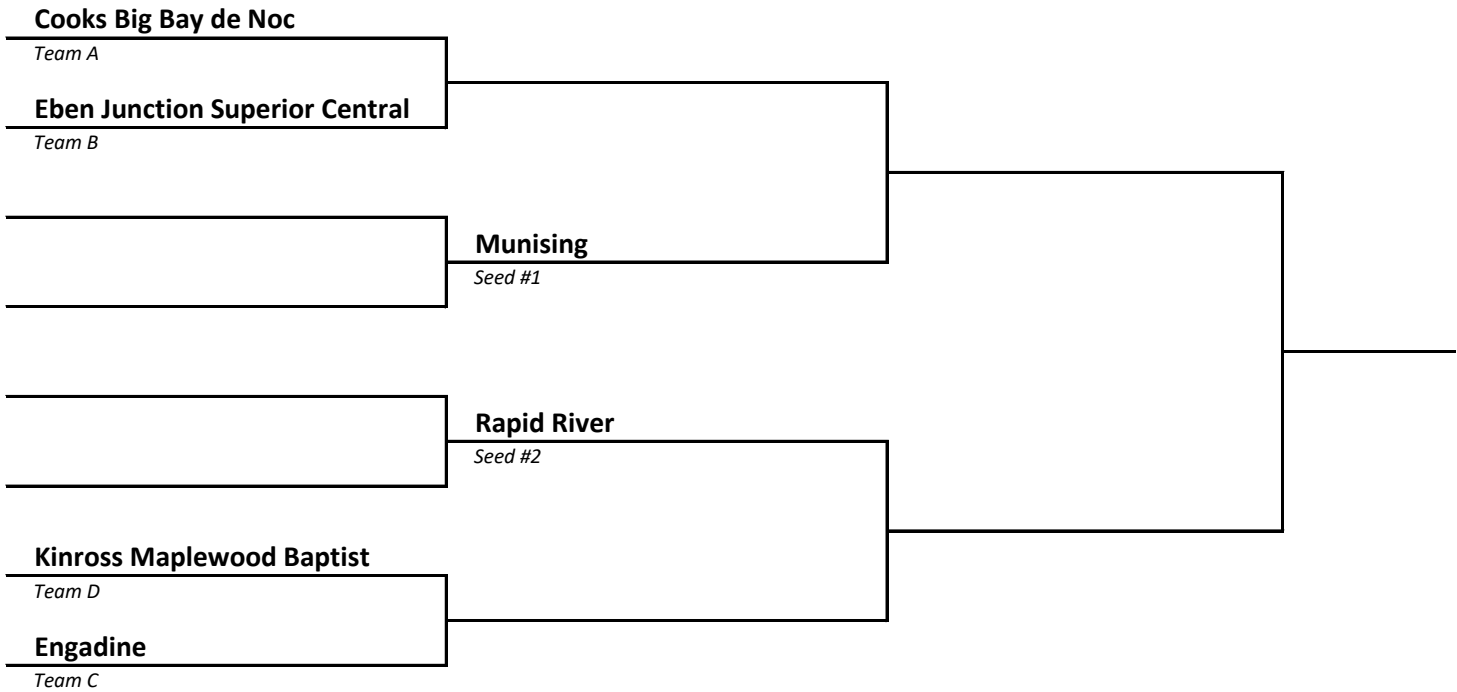

2022-23 Boys Basketball -- District Brackets -- FINAL 2/26/23

DISTRICT	HOST
99	Watersmeet

DISTRICT	HOST
100	Rock Mid Peninsula

2022-23 Boys Basketball -- District Brackets -- FINAL 2/26/23

DISTRICT 101	HOST Cooks Big Bay de Noc
-------------------------------	--

DISTRICT 102	HOST Rudyard
-------------------------------	-------------------------------

2022-23 Boys Basketball -- District Brackets -- FINAL 2/26/23

DISTRICT 103	HOST Mackinaw City
-------------------------------	-------------------------------------