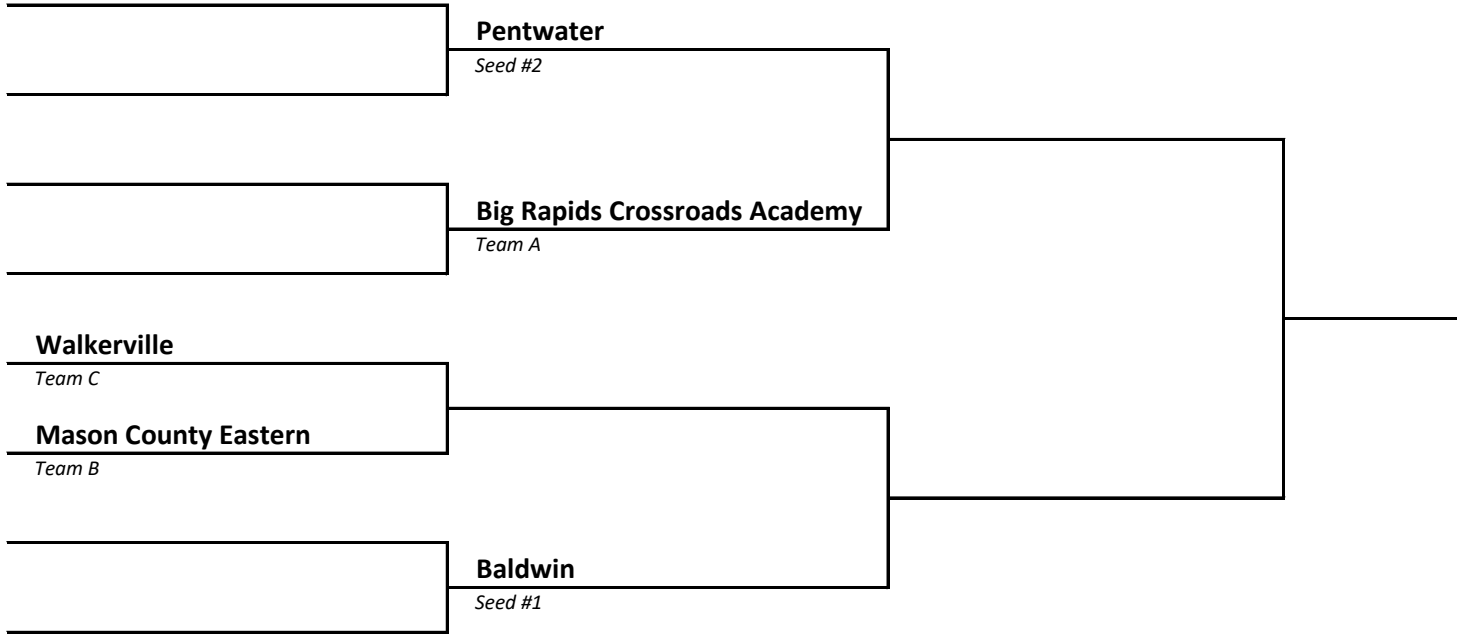

DISTRICT 108	HOST Mesick
-------------------------------	------------------------------

2022-23 Boys Basketball -- District Brackets -- FINAL 2/26/23

DISTRICT 109	HOST Mio
-------------------------------	---------------------------

DISTRICT 110	HOST Caseville
-------------------------------	---------------------------------

2022-23 Boys Basketball -- District Brackets -- FINAL 2/26/23

DISTRICT 111	HOST Mayville
-------------------------------	--------------------------------

DISTRICT 112	HOST Breckenridge
-------------------------------	------------------------------------

2022-23 Boys Basketball -- District Brackets -- FINAL 2/26/23

DISTRICT 113	HOST Baldwin
-------------------------------	-------------------------------