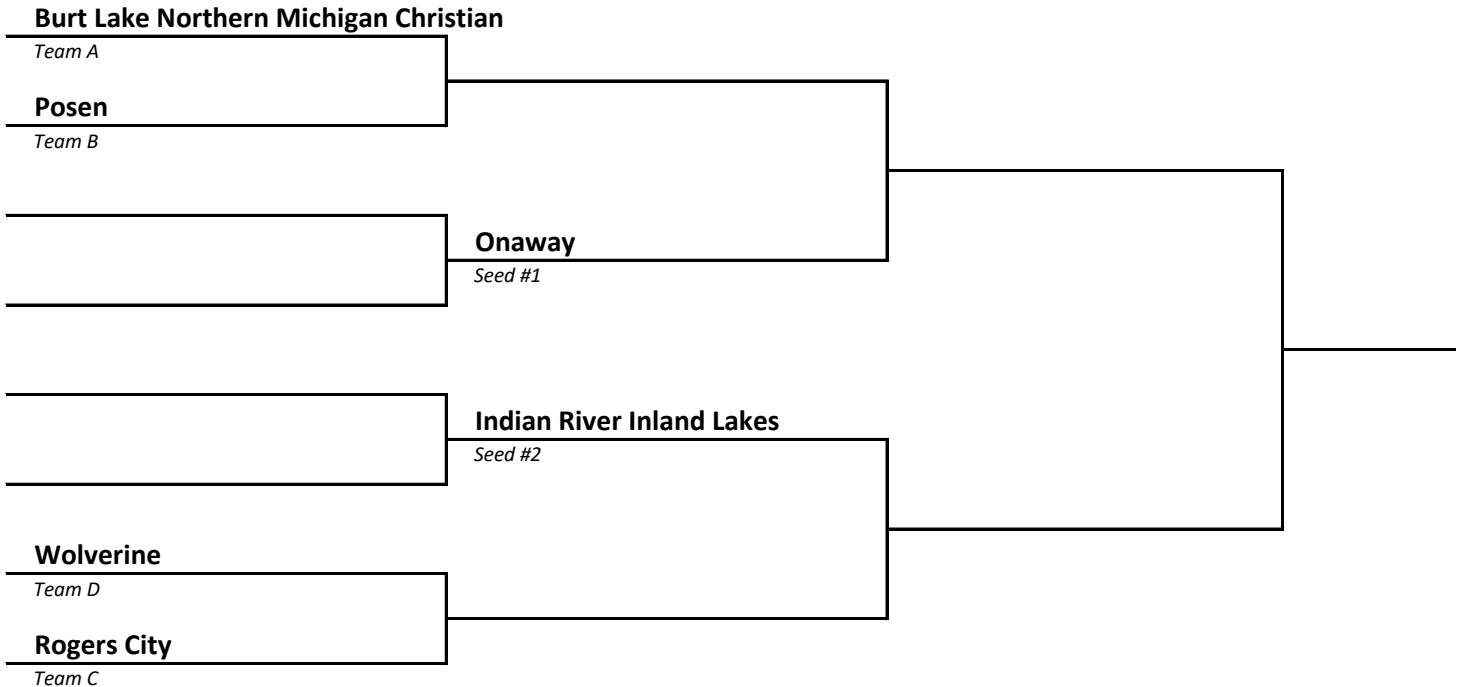

2022-23 Boys Basketball -- District Brackets -- FINAL 2/26/23

DISTRICT	HOST
99	Watersmeet

DISTRICT	HOST
100	Rock Mid Peninsula

2022-23 Boys Basketball -- District Brackets -- FINAL 2/26/23

DISTRICT 101	HOST Cooks Big Bay de Noc
-------------------------------	--

DISTRICT 102	HOST Rudyard
-------------------------------	-------------------------------

2022-23 Boys Basketball -- District Brackets -- FINAL 2/26/23

DISTRICT 103	HOST Mackinaw City
-------------------------------	-------------------------------------

DISTRICT 104	HOST Onaway
-------------------------------	------------------------------

2022-23 Boys Basketball -- District Brackets -- FINAL 2/26/23

DISTRICT 105	HOST Ellsworth
-------------------------------	---------------------------------