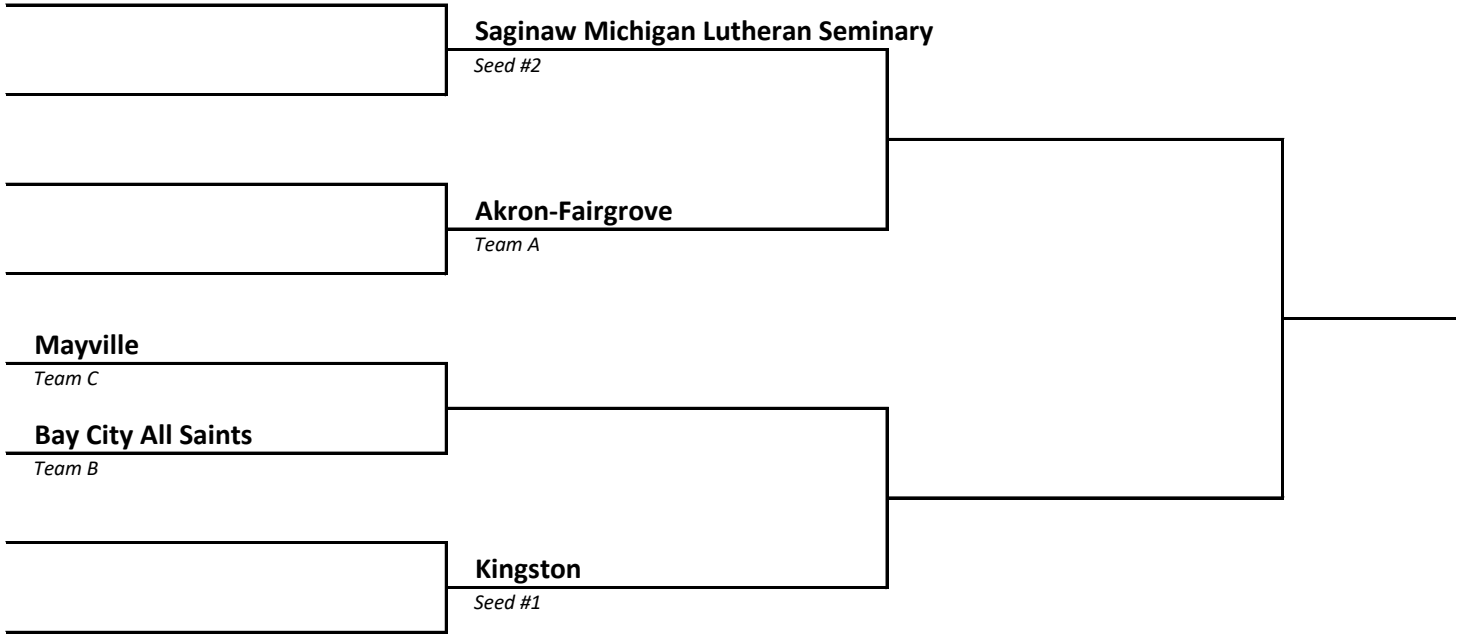

DISTRICT 106	HOST Lake Leelanau St Mary
-------------------------------	---

2022-23 Boys Basketball -- District Brackets -- FINAL 2/26/23

DISTRICT 107	HOST Bear Lake
-------------------------------	---------------------------------

DISTRICT 108	HOST Mesick
-------------------------------	------------------------------

2022-23 Boys Basketball -- District Brackets -- FINAL 2/26/23

DISTRICT 109	HOST Mio
-------------------------------	---------------------------

DISTRICT 110	HOST Caseville
-------------------------------	---------------------------------

2022-23 Boys Basketball -- District Brackets -- FINAL 2/26/23

DISTRICT 111	HOST Mayville
-------------------------------	--------------------------------