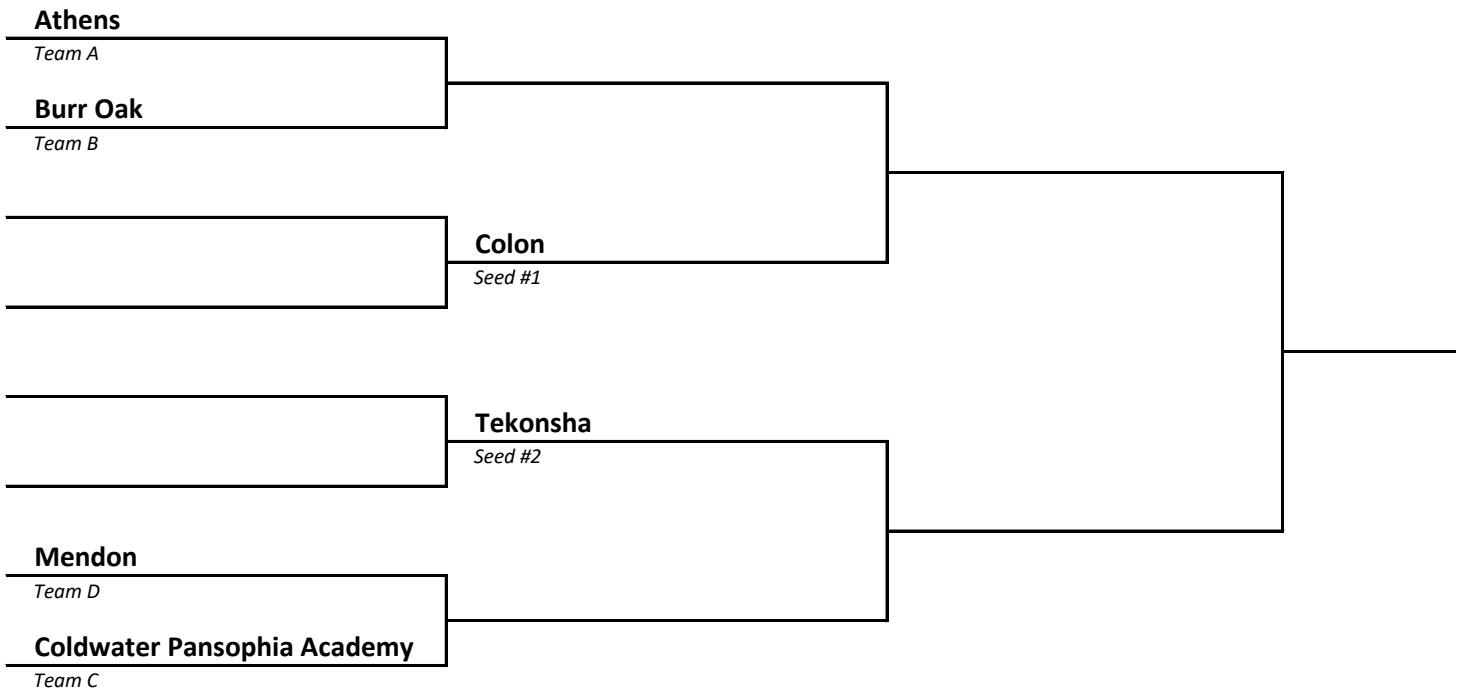

DISTRICT 120	HOST Colon