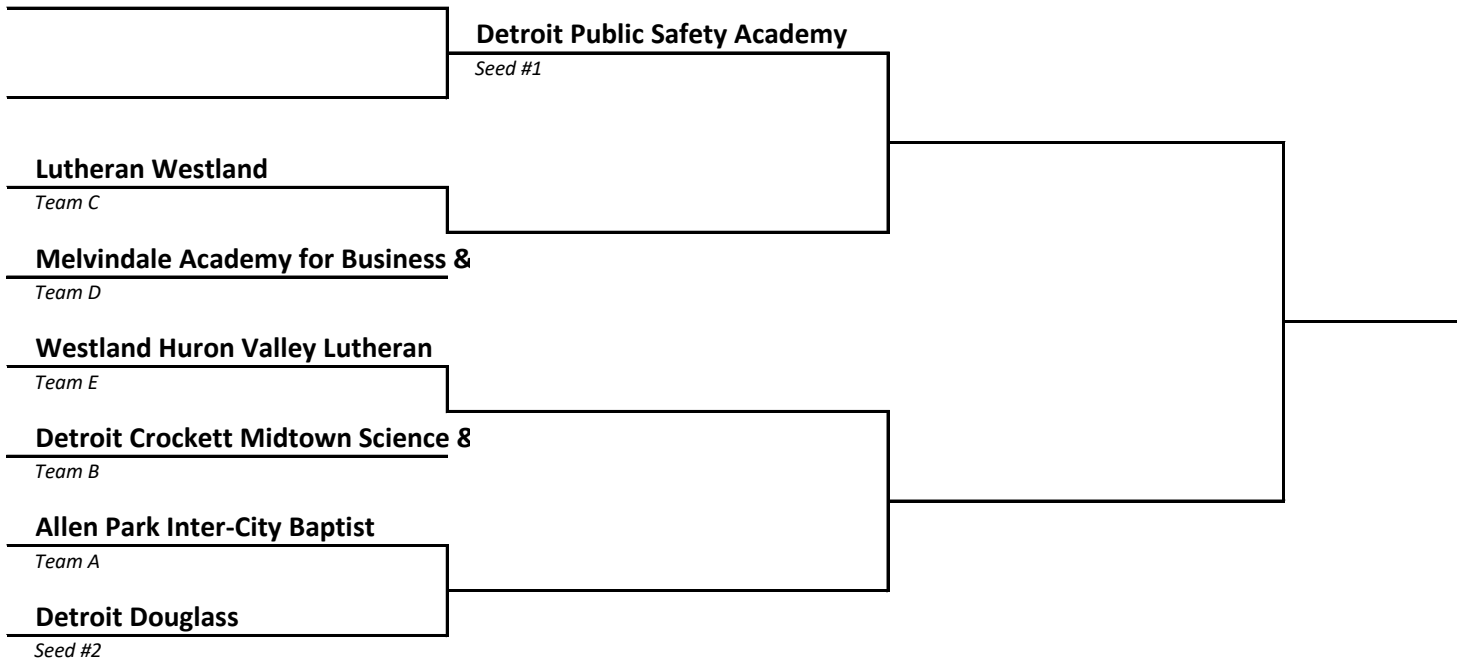

2022-23 Boys Basketball -- District Brackets -- FINAL 2/26/23

DISTRICT 119	HOST Battle Creek St Philip
-------------------------------	--

DISTRICT 120	HOST Colon
-------------------------------	-----------------------------

2022-23 Boys Basketball -- District Brackets -- FINAL 2/26/23

DISTRICT 121	HOST Camden-Frontier
------------------------	--------------------------------

DISTRICT 122	HOST Adrian Lenawee Christian
------------------------	---

2022-23 Boys Basketball -- District Brackets -- FINAL 2/26/23

DISTRICT	HOST
123	Petersburg Summerfield

DISTRICT	HOST
124	Westland Huron Valley Lutheran

2022-23 Boys Basketball -- District Brackets -- FINAL 2/26/23

DISTRICT 125	HOST Bloomfield Hills Roeper
-------------------------------	---

DISTRICT 126	HOST Clarkston Everest Collegiate
-------------------------------	--

2022-23 Boys Basketball -- District Brackets -- FINAL 2/26/23