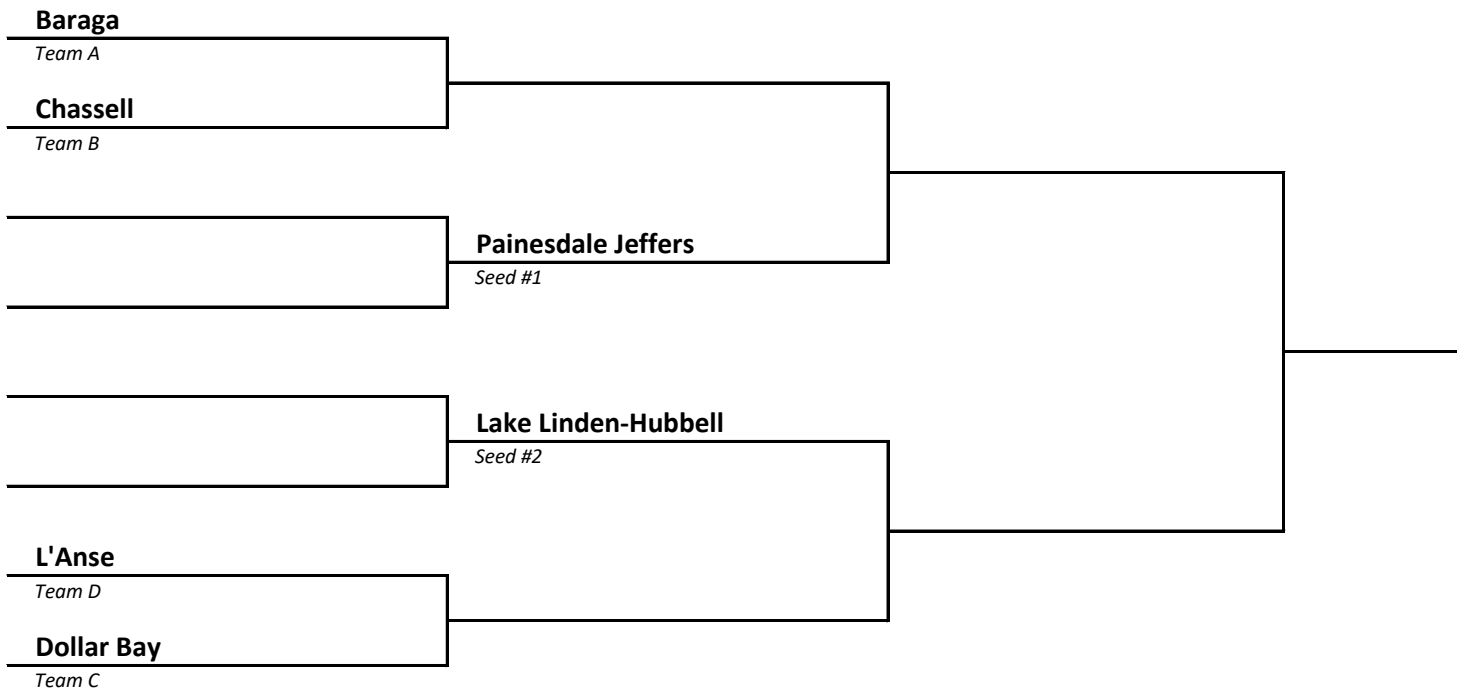

2022-23 Boys Basketball -- District Brackets -- FINAL 2/26/23

DISTRICT 97	HOST Ironwood
-----------------------	-------------------------

DISTRICT 98	HOST Dollar Bay
-----------------------	---------------------------