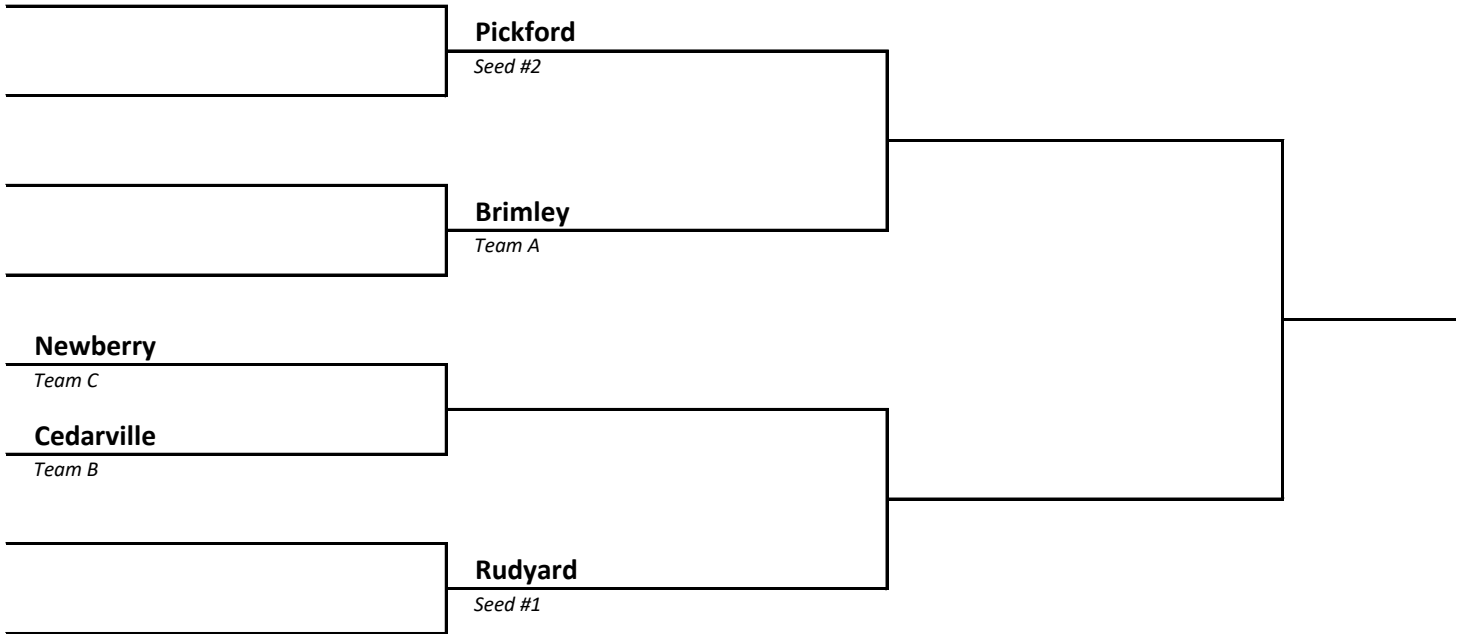

2022-23 Boys Basketball -- District Brackets -- FINAL 2/26/23

DISTRICT	HOST
99	Watersmeet

DISTRICT	HOST
100	Rock Mid Peninsula

2022-23 Boys Basketball -- District Brackets -- FINAL 2/26/23

DISTRICT 101	HOST Cooks Big Bay de Noc
-------------------------------	--

DISTRICT 102	HOST Rudyard
-------------------------------	-------------------------------

2022-23 Boys Basketball -- District Brackets -- FINAL 2/26/23

DISTRICT 103	HOST Mackinaw City
-------------------------------	-------------------------------------