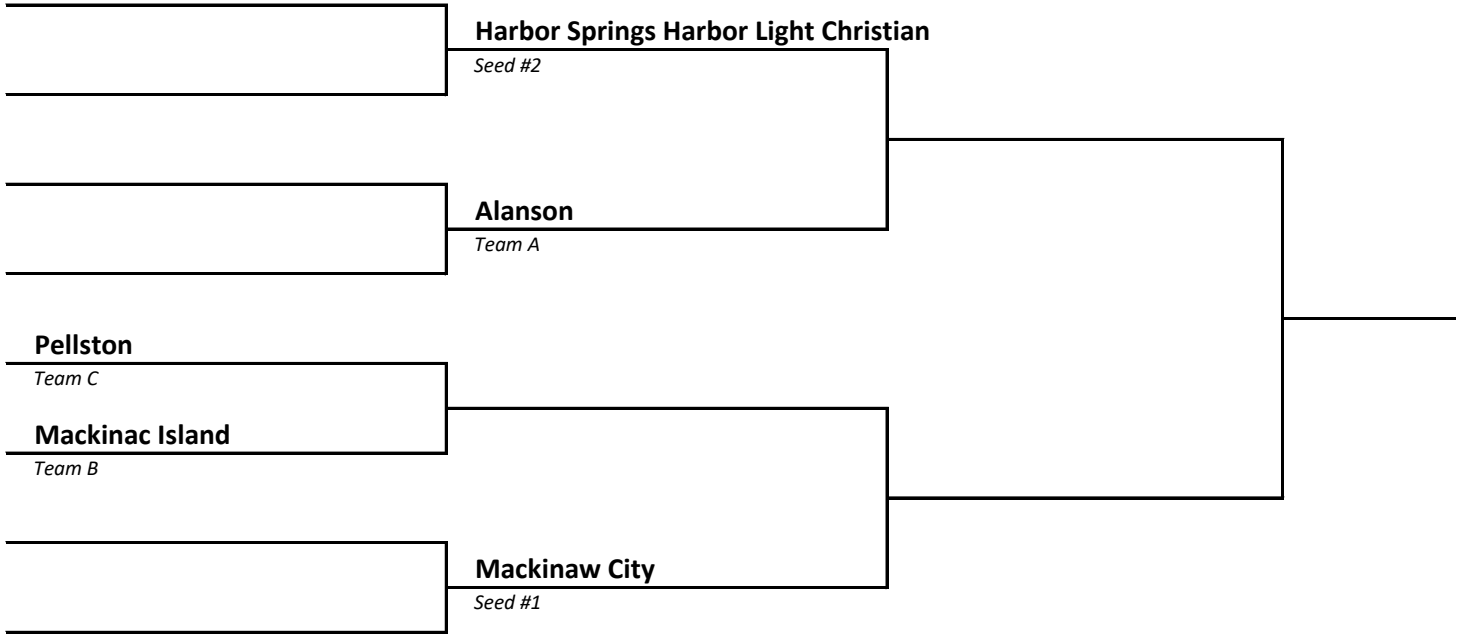

2022-23 Boys Basketball -- District Brackets -- FINAL 2/26/23

DISTRICT	HOST
99	Watersmeet

DISTRICT	HOST
100	Rock Mid Peninsula

2022-23 Boys Basketball -- District Brackets -- FINAL 2/26/23

DISTRICT 101	HOST Cooks Big Bay de Noc
-------------------------------	--

DISTRICT 102	HOST Rudyard
-------------------------------	-------------------------------

2022-23 Boys Basketball -- District Brackets -- FINAL 2/26/23

DISTRICT 103	HOST Mackinaw City
-------------------------------	-------------------------------------