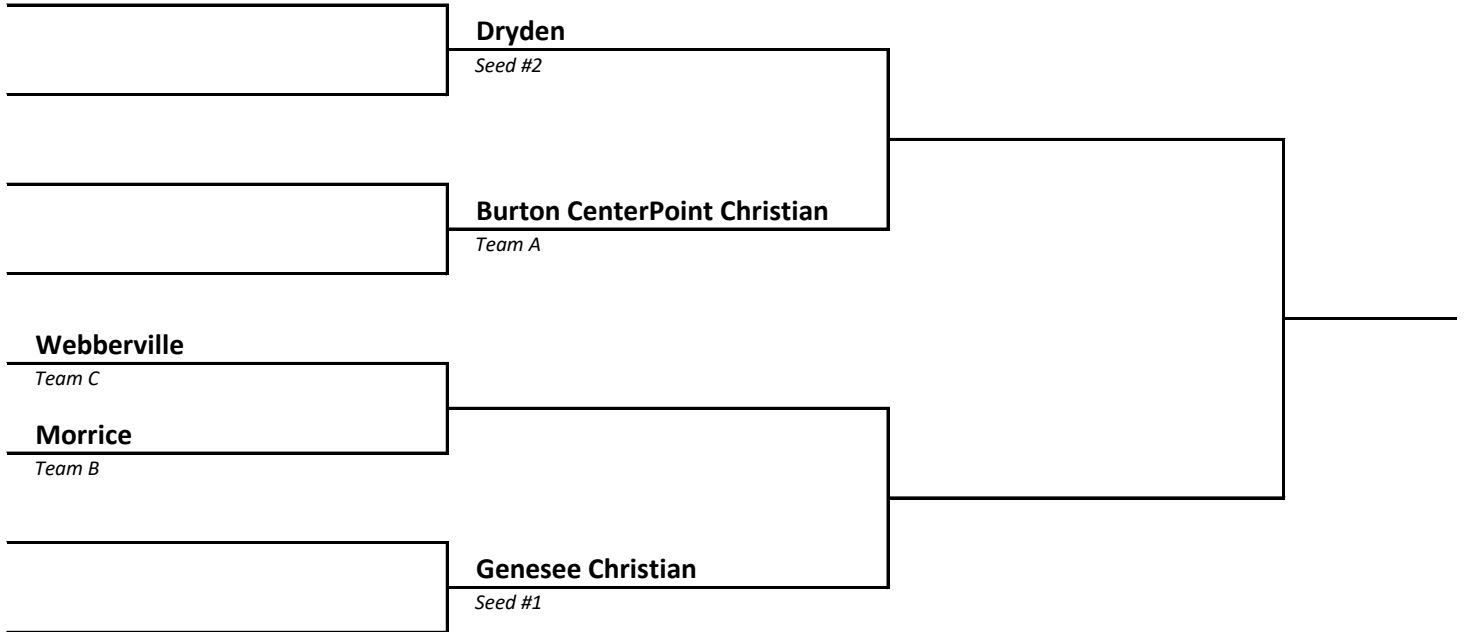

2022-23 Boys Basketball -- District Brackets -- FINAL 2/26/23

DISTRICT 127	HOST Morrice