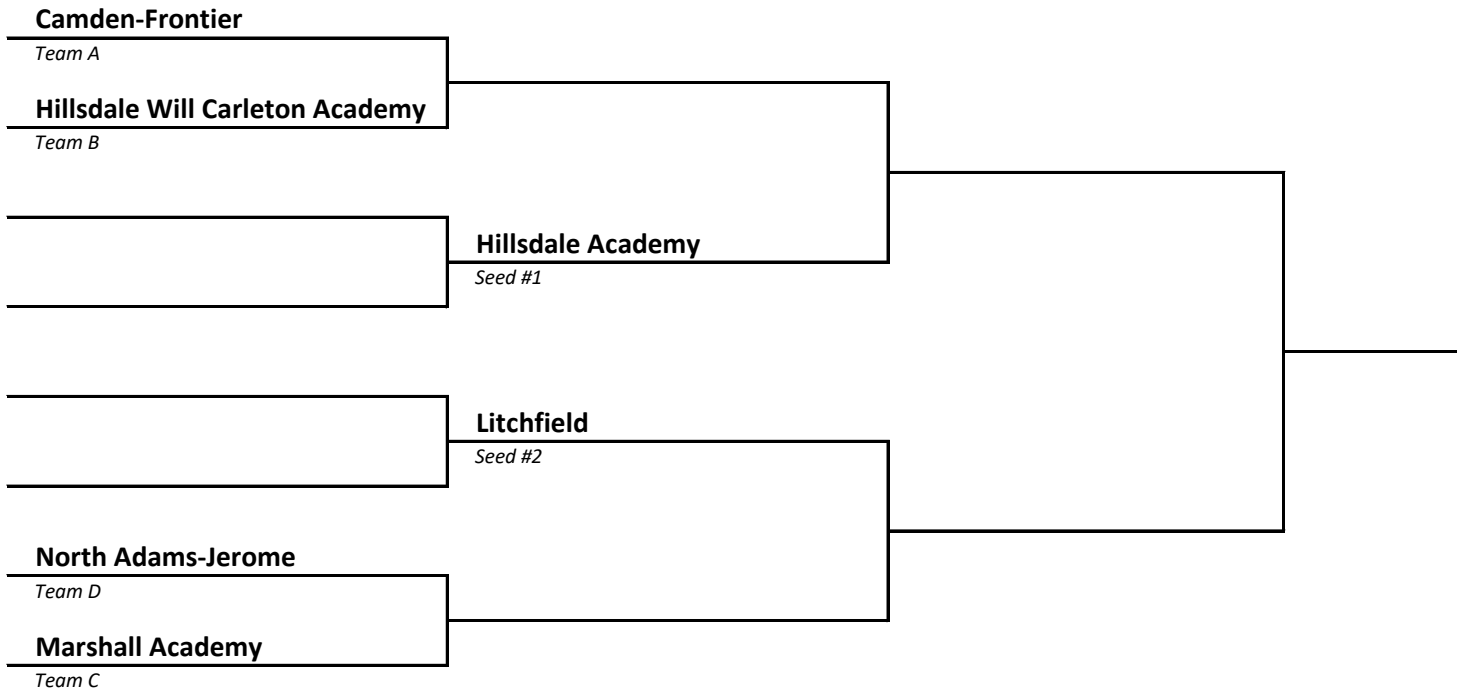

2022-23 Boys Basketball -- District Brackets -- FINAL 2/26/23

DISTRICT 119	HOST Battle Creek St Philip
-------------------------------	--

DISTRICT 120	HOST Colon
-------------------------------	-----------------------------

2022-23 Boys Basketball -- District Brackets -- FINAL 2/26/23

DISTRICT 121	HOST Camden-Frontier
------------------------	--------------------------------

DISTRICT 122	HOST Adrian Lenawee Christian
------------------------	---