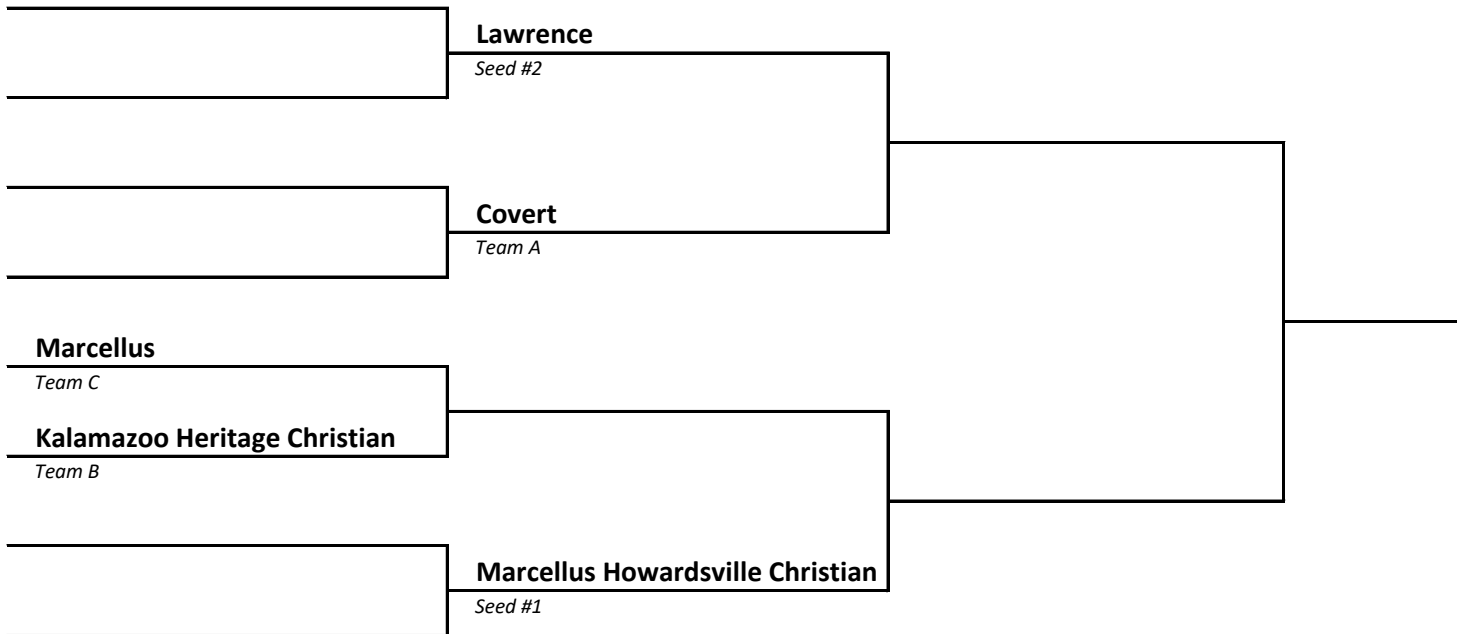

DISTRICT 114	HOST Fruitport Calvary Christian
-------------------------------	---

2022-23 Boys Basketball -- District Brackets -- FINAL 2/26/23

DISTRICT 115	HOST Martin
-------------------------------	------------------------------

DISTRICT 116	HOST Lansing Christian
-------------------------------	---

2022-23 Boys Basketball -- District Brackets -- FINAL 2/26/23

DISTRICT	HOST
117	St Joseph Our Lady of the Lake Catholic

DISTRICT	HOST
118	Lawrence