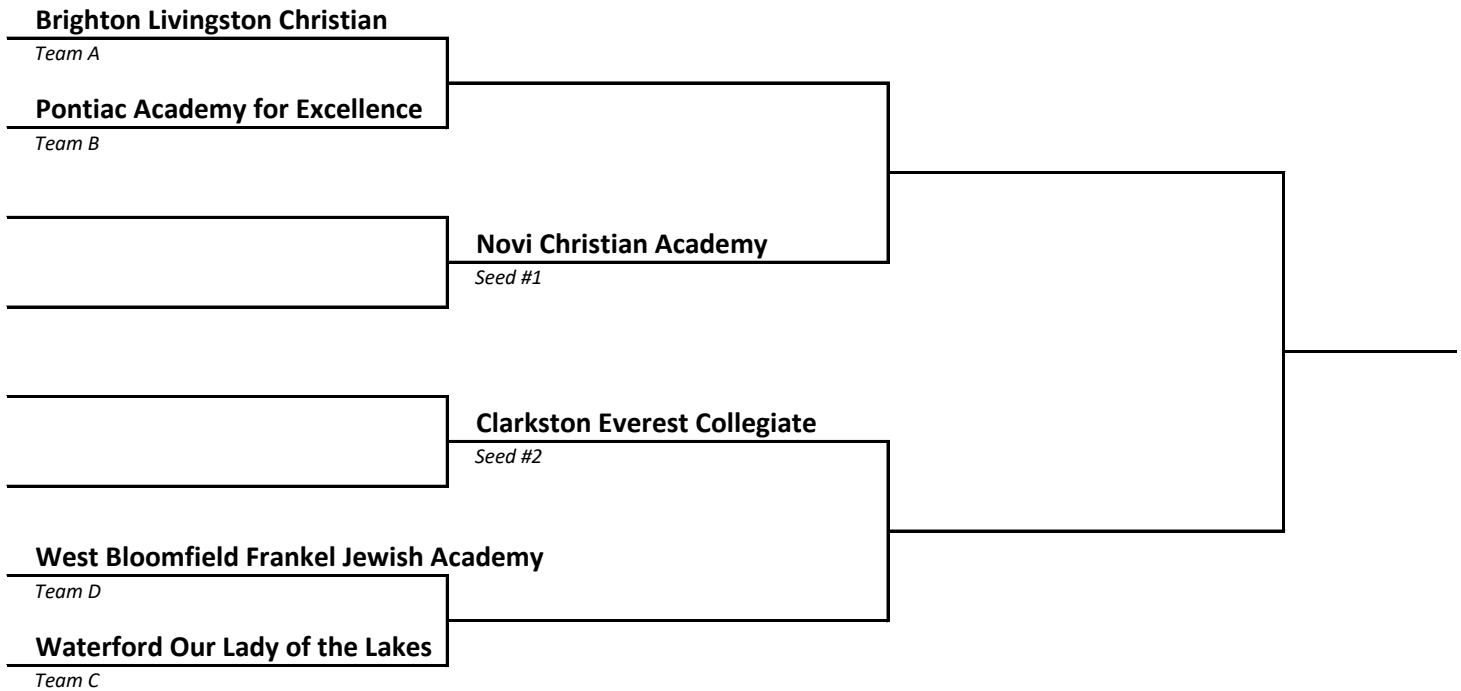

2022-23 Boys Basketball -- District Brackets -- FINAL 2/26/23

DISTRICT 121	HOST Camden-Frontier
------------------------	--------------------------------

DISTRICT 122	HOST Adrian Lenawee Christian
------------------------	---

2022-23 Boys Basketball -- District Brackets -- FINAL 2/26/23

DISTRICT	HOST
123	Petersburg Summerfield

DISTRICT	HOST
124	Westland Huron Valley Lutheran

2022-23 Boys Basketball -- District Brackets -- FINAL 2/26/23

DISTRICT 125	HOST Bloomfield Hills Roeper
-------------------------------	---

DISTRICT 126	HOST Clarkston Everest Collegiate
-------------------------------	--

2022-23 Boys Basketball -- District Brackets -- FINAL 2/26/23