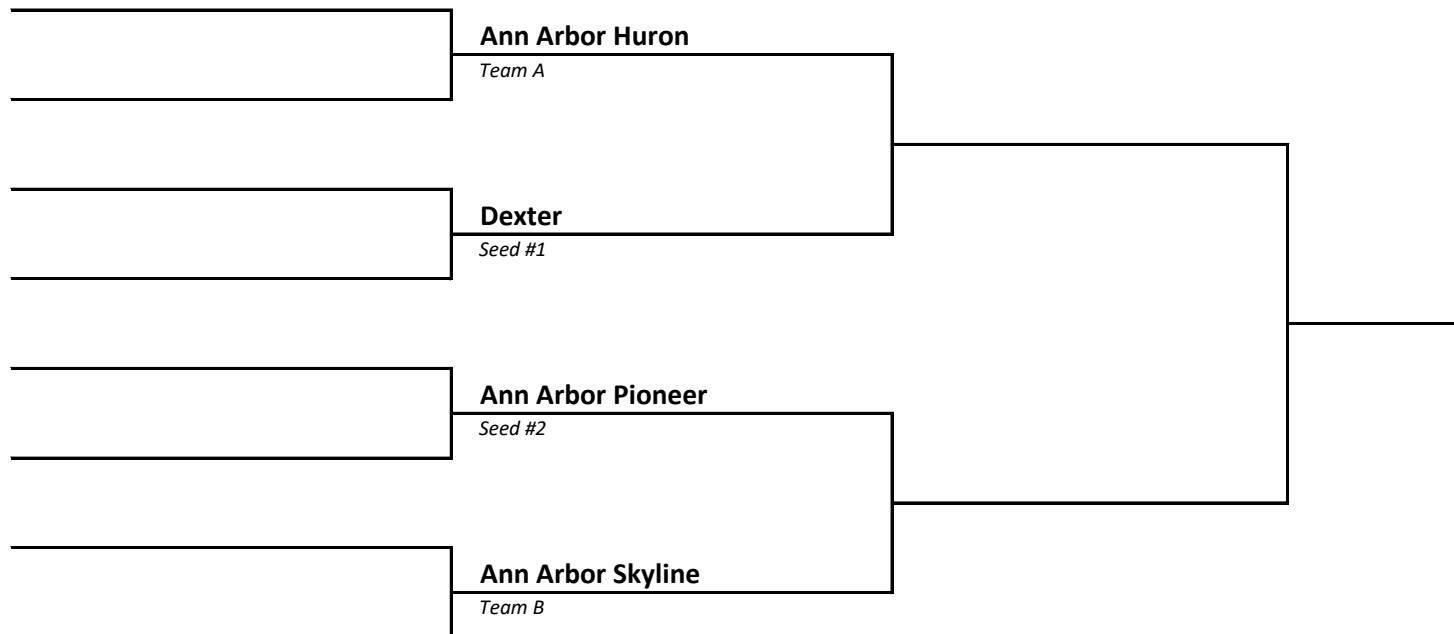

2022-23 Girls Basketball -- District Brackets -- FINAL 2/19/23

DISTRICT 11	HOST Zeeland West
-----------------------	-----------------------------

DISTRICT 12	HOST Wyoming
-----------------------	------------------------

2022-23 Girls Basketball -- District Brackets -- FINAL 2/19/23

DISTRICT	HOST
13	Portage Northern

DISTRICT	HOST
14	Battle Creek Lakeview

2022-23 Girls Basketball -- District Brackets -- FINAL 2/19/23

DISTRICT 15	HOST Lansing Waverly
-----------------------	--------------------------------

DISTRICT 16	HOST Mason
-----------------------	----------------------

2022-23 Girls Basketball -- District Brackets -- FINAL 2/19/23

DISTRICT 17	HOST Ann Arbor Skyline
-----------------------	----------------------------------