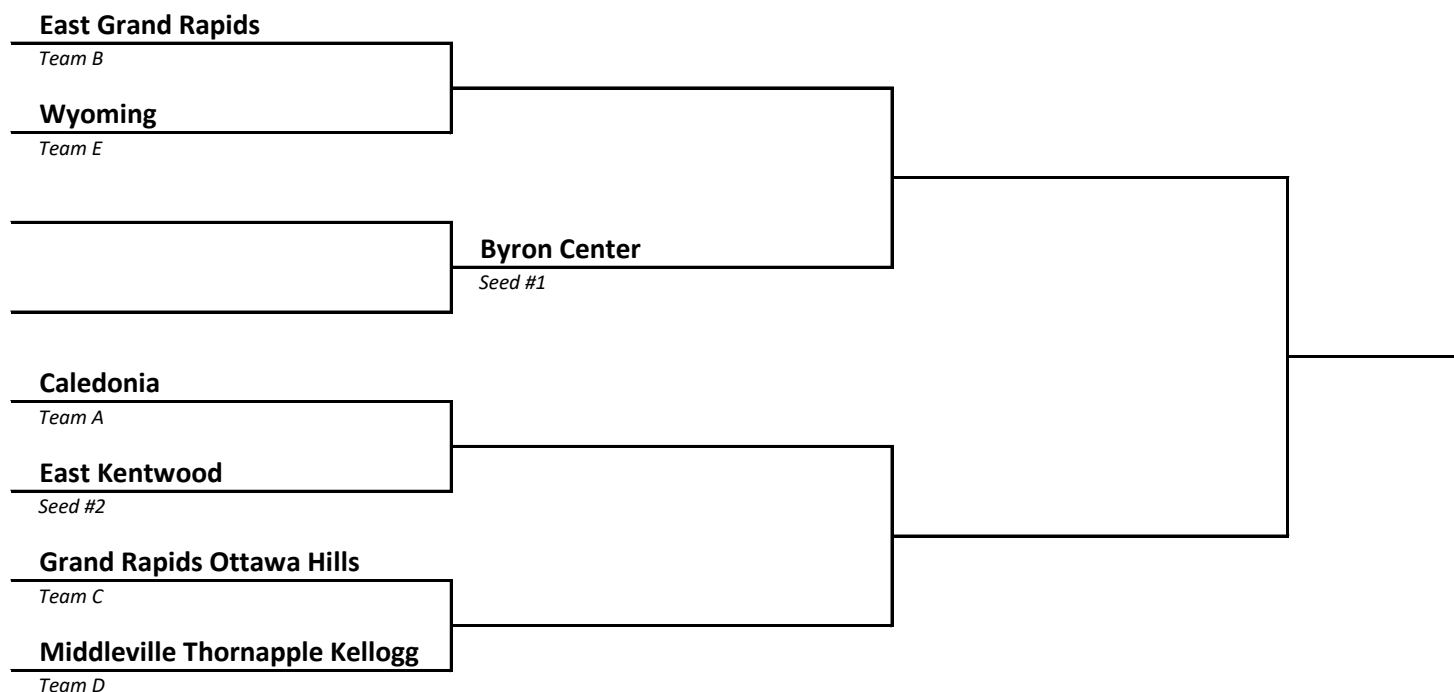

2022-23 Girls Basketball -- District Brackets -- FINAL 2/19/23

DISTRICT 7	HOST White Lake Lakeland
----------------------	------------------------------------

DISTRICT 8	HOST Hartland
----------------------	-------------------------

2022-23 Girls Basketball -- District Brackets -- FINAL 2/19/23

DISTRICT 9	HOST Greenville
-----------------------------	----------------------------------

DISTRICT 10	HOST Grand Rapids Kenowa Hills
------------------------------	---

2022-23 Girls Basketball -- District Brackets -- FINAL 2/19/23

DISTRICT 11	HOST Zeeland West
-----------------------	-----------------------------

DISTRICT 12	HOST Wyoming
-----------------------	------------------------