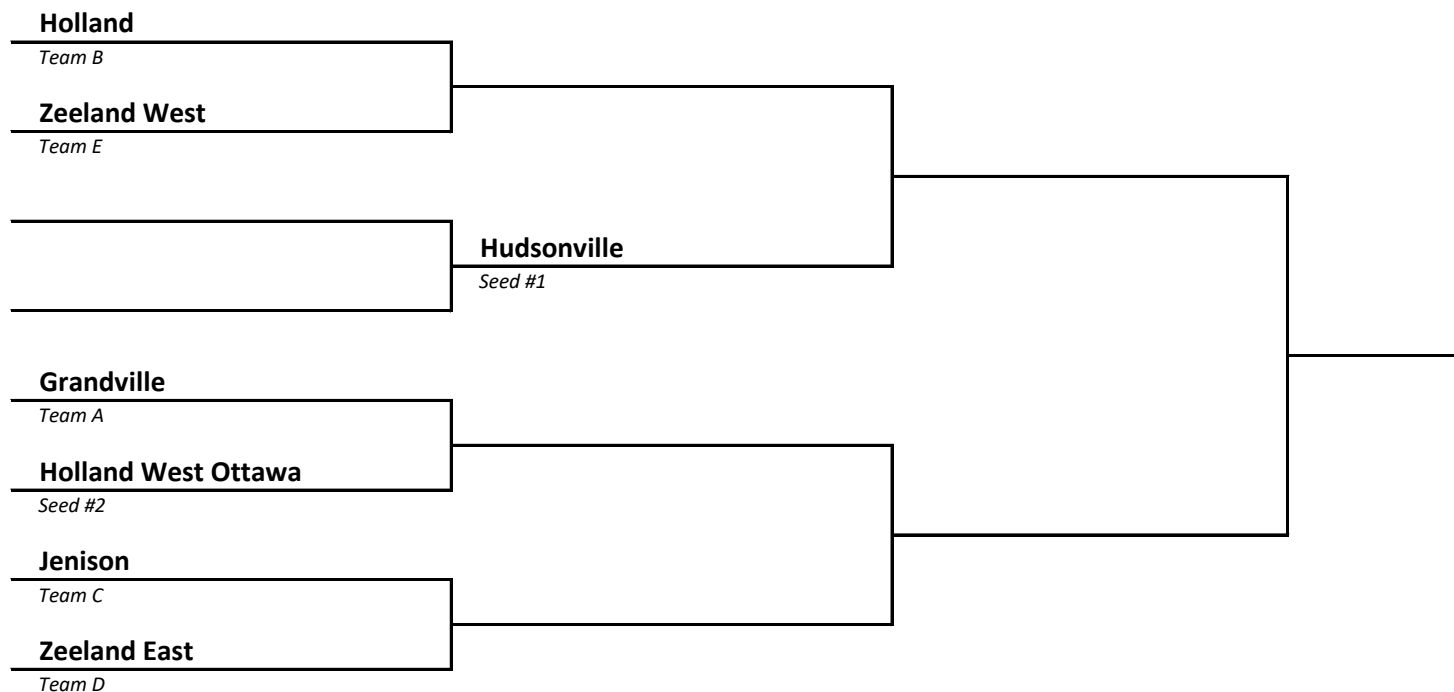

2022-23 Girls Basketball -- District Brackets -- FINAL 2/19/23

DISTRICT 9	HOST Greenville
-----------------------------	----------------------------------

DISTRICT 10	HOST Grand Rapids Kenowa Hills
------------------------------	---

2022-23 Girls Basketball -- District Brackets -- FINAL 2/19/23

DISTRICT 11	HOST Zeeland West
-----------------------	-----------------------------

DISTRICT 12	HOST Wyoming
-----------------------	------------------------