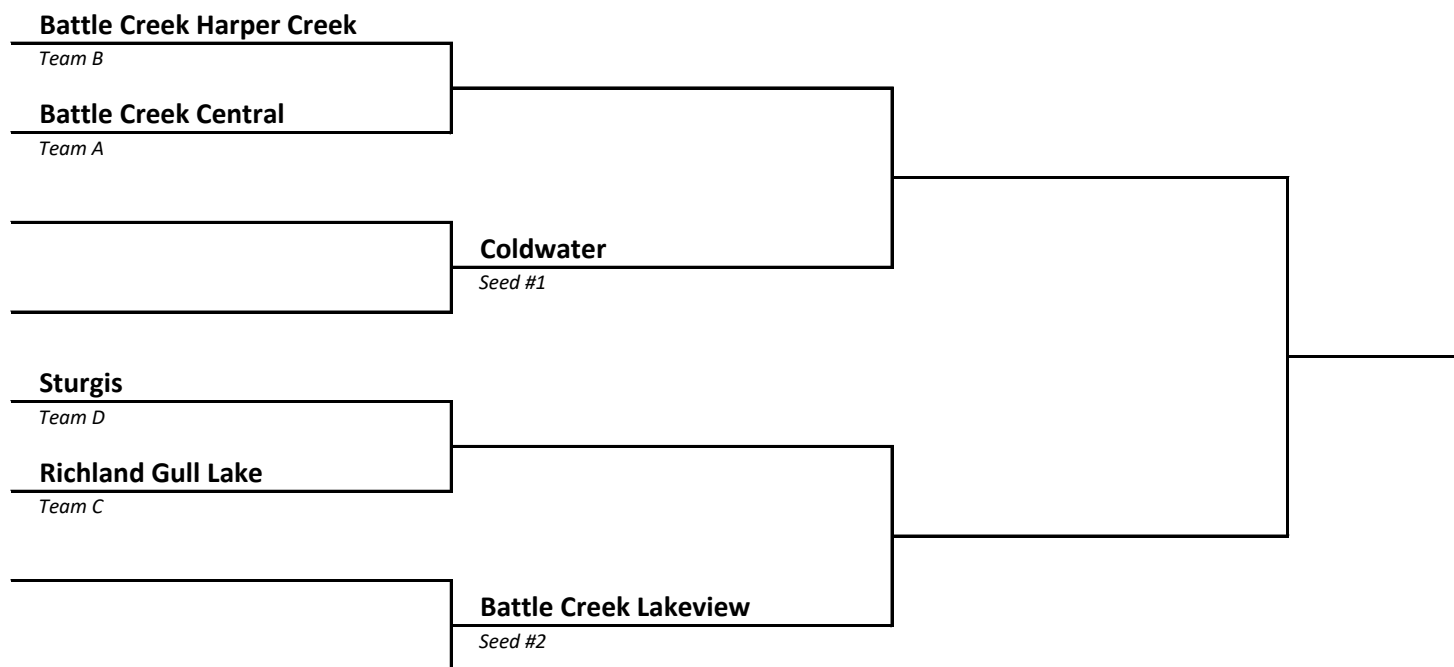

2022-23 Girls Basketball -- District Brackets -- FINAL 2/19/23

DISTRICT 11	HOST Zeeland West
-----------------------	-----------------------------

DISTRICT 12	HOST Wyoming
-----------------------	------------------------

2022-23 Girls Basketball -- District Brackets -- FINAL 2/19/23

DISTRICT	HOST
13	Portage Northern

DISTRICT	HOST
14	Battle Creek Lakeview

2022-23 Girls Basketball -- District Brackets -- FINAL 2/19/23

DISTRICT 15	HOST Lansing Waverly
-----------------------	--------------------------------