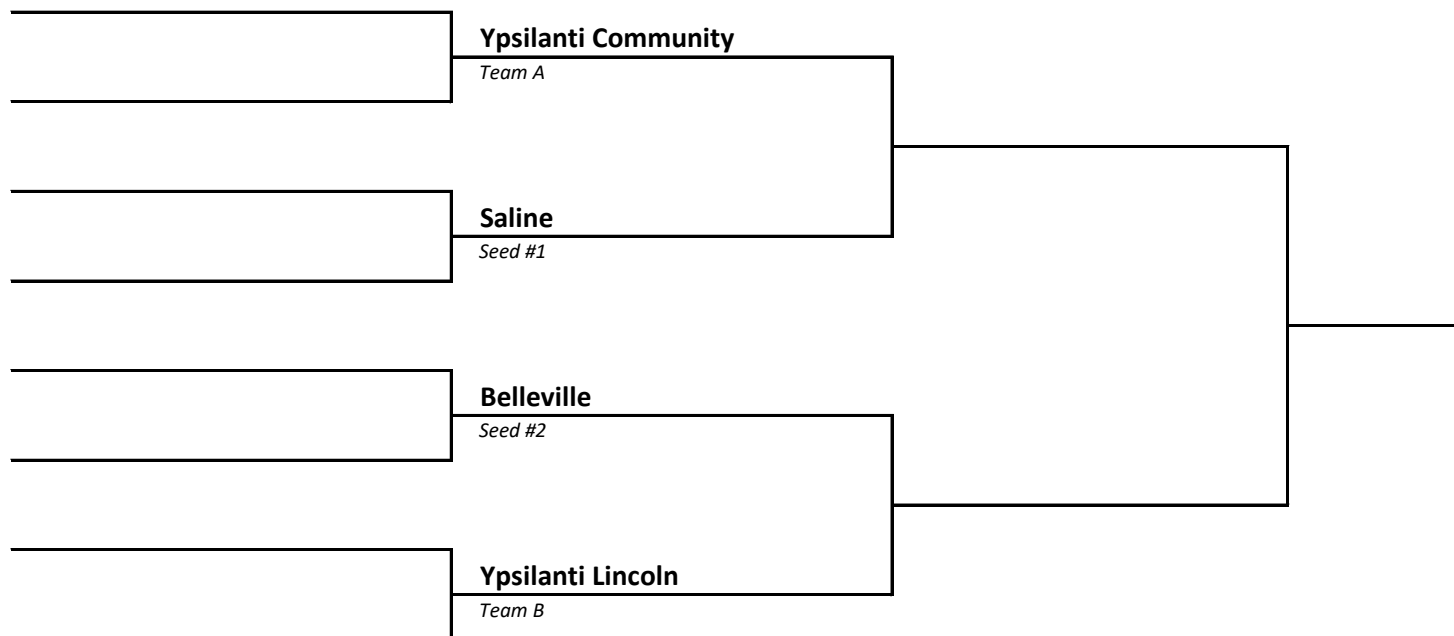

2022-23 Girls Basketball -- District Brackets -- FINAL 2/19/23

DISTRICT	HOST
13	Portage Northern

DISTRICT	HOST
14	Battle Creek Lakeview

2022-23 Girls Basketball -- District Brackets -- FINAL 2/19/23

DISTRICT 15	HOST Lansing Waverly
-----------------------	--------------------------------

DISTRICT 16	HOST Mason
-----------------------	----------------------

2022-23 Girls Basketball -- District Brackets -- FINAL 2/19/23

DISTRICT 17	HOST Ann Arbor Skyline
-----------------------	----------------------------------

DISTRICT 18	HOST Belleville
-----------------------	---------------------------

2022-23 Girls Basketball -- District Brackets -- FINAL 2/19/23

DISTRICT 19	HOST Northville
------------------------------	----------------------------------