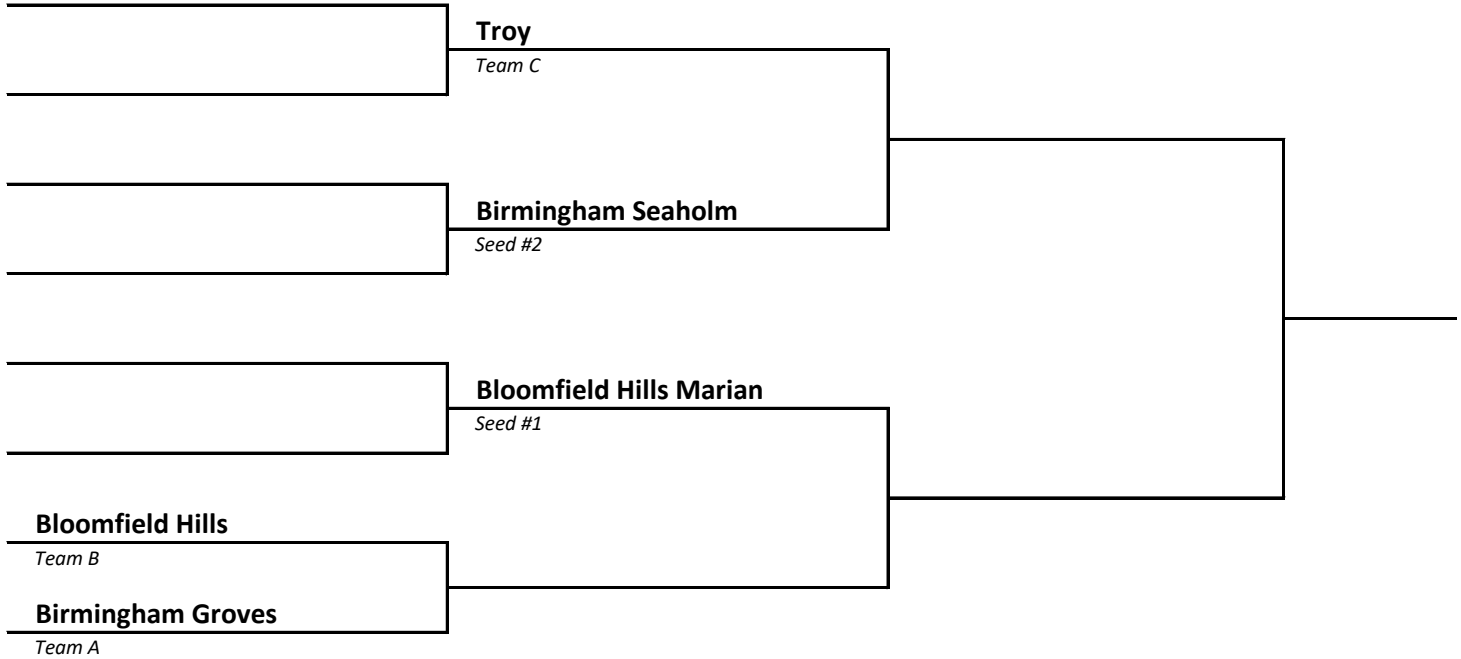

DISTRICT 22	HOST Southgate Anderson
-----------------------	-----------------------------------

2022-23 Girls Basketball -- District Brackets -- FINAL 2/19/23

DISTRICT 23	HOST Dearborn Heights Crestwood
-----------------------	---

DISTRICT 24	HOST Dearborn
-----------------------	-------------------------

2022-23 Girls Basketball -- District Brackets -- FINAL 2/19/23

DISTRICT 25	HOST Berkley
------------------------------	-------------------------------

DISTRICT 26	HOST North Farmington
------------------------------	--

2022-23 Girls Basketball -- District Brackets -- FINAL 2/19/23

DISTRICT 27	HOST Bloomfield Hills Marian
-----------------------	--

DISTRICT 28	HOST Auburn Hills Avondale
-----------------------	--------------------------------------