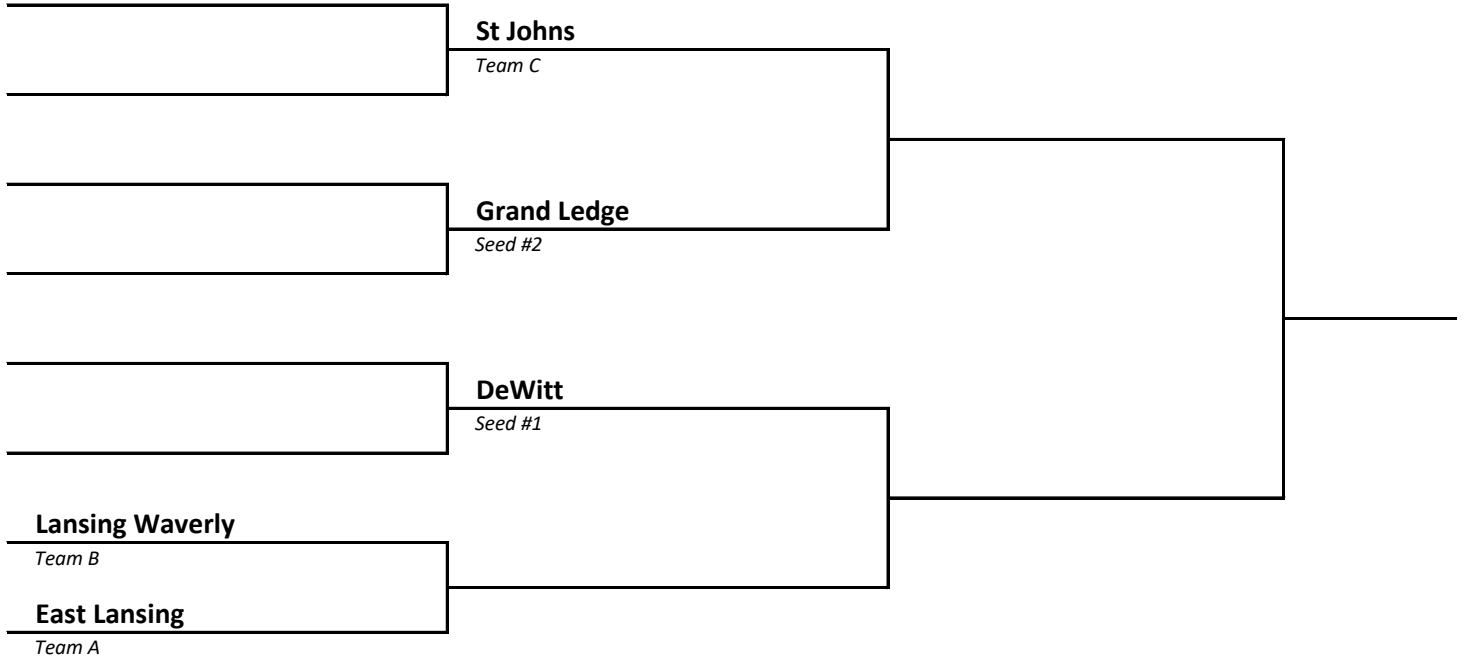

2022-23 Girls Basketball -- District Brackets -- FINAL 2/19/23

DISTRICT 11	HOST Zeeland West
-----------------------	-----------------------------

DISTRICT 12	HOST Wyoming
-----------------------	------------------------

2022-23 Girls Basketball -- District Brackets -- FINAL 2/19/23

DISTRICT	HOST
13	Portage Northern

DISTRICT	HOST
14	Battle Creek Lakeview

2022-23 Girls Basketball -- District Brackets -- FINAL 2/19/23

DISTRICT 15	HOST Lansing Waverly
-----------------------	--------------------------------

DISTRICT 16	HOST Mason
-----------------------	----------------------

2022-23 Girls Basketball -- District Brackets -- FINAL 2/19/23

DISTRICT 17	HOST Ann Arbor Skyline
-----------------------	----------------------------------