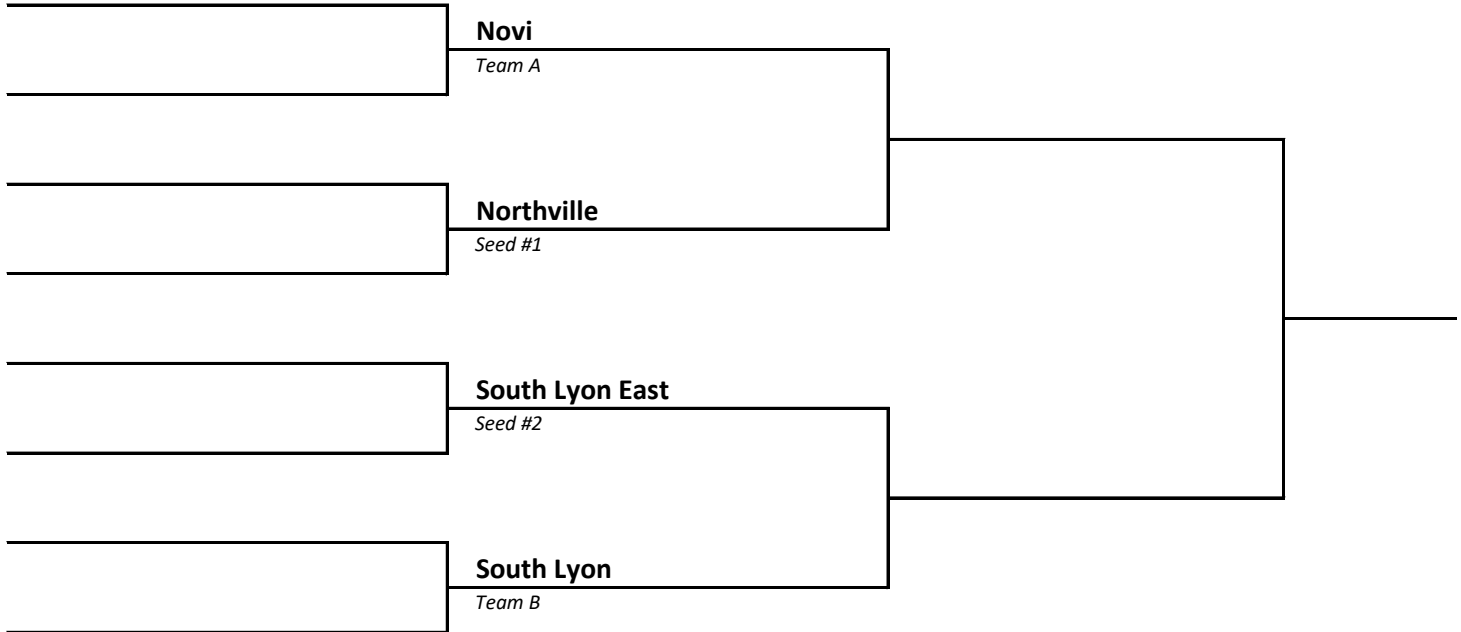

2022-23 Girls Basketball -- District Brackets -- FINAL 2/19/23

DISTRICT	HOST
13	Portage Northern

DISTRICT	HOST
14	Battle Creek Lakeview

2022-23 Girls Basketball -- District Brackets -- FINAL 2/19/23

DISTRICT 15	HOST Lansing Waverly
-----------------------	--------------------------------

DISTRICT 16	HOST Mason
-----------------------	----------------------

2022-23 Girls Basketball -- District Brackets -- FINAL 2/19/23

DISTRICT 17	HOST Ann Arbor Skyline
-----------------------	----------------------------------

DISTRICT 18	HOST Belleville
-----------------------	---------------------------

2022-23 Girls Basketball -- District Brackets -- FINAL 2/19/23

DISTRICT 19	HOST Northville
------------------------------	----------------------------------