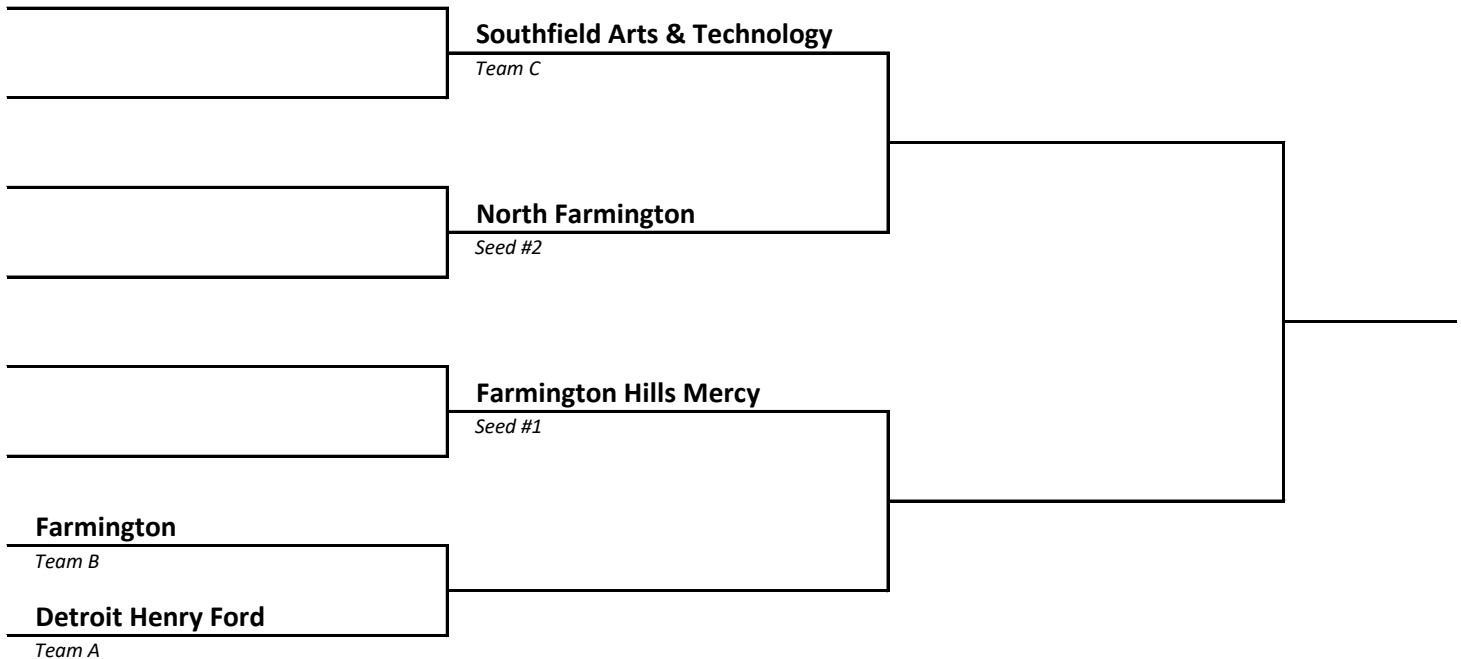

DISTRICT 22	HOST Southgate Anderson
-----------------------	-----------------------------------

2022-23 Girls Basketball -- District Brackets -- FINAL 2/19/23

DISTRICT 23	HOST Dearborn Heights Crestwood
-----------------------	---

DISTRICT 24	HOST Dearborn
-----------------------	-------------------------

2022-23 Girls Basketball -- District Brackets -- FINAL 2/19/23

DISTRICT 25	HOST Berkley
------------------------------	-------------------------------

DISTRICT 26	HOST North Farmington
------------------------------	--

2022-23 Girls Basketball -- District Brackets -- FINAL 2/19/23

DISTRICT 27	HOST Bloomfield Hills Marian
-----------------------	--

DISTRICT 28	HOST Auburn Hills Avondale
-----------------------	--------------------------------------