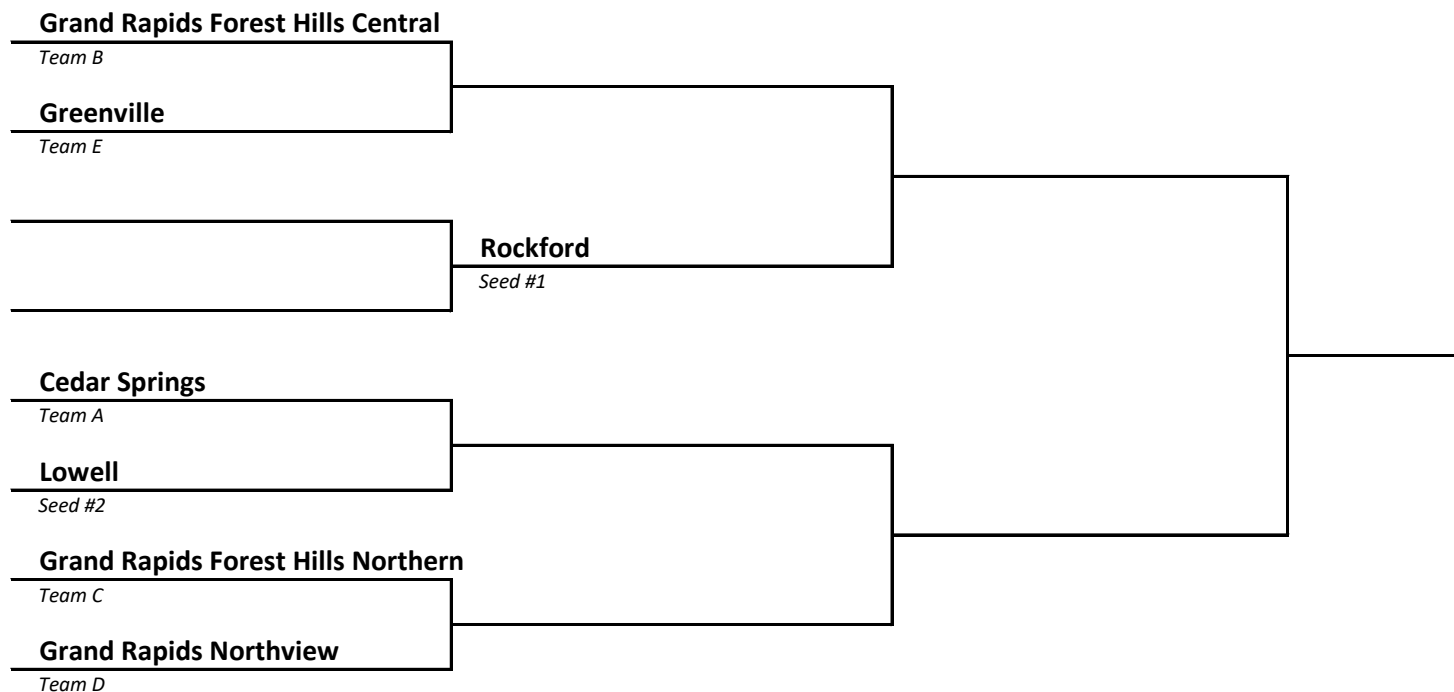

2022-23 Girls Basketball -- District Brackets -- FINAL 2/19/23

DISTRICT 5	HOST Rochester
-----------------------------	---------------------------------

DISTRICT 6	HOST Clarkston
-----------------------------	---------------------------------

2022-23 Girls Basketball -- District Brackets -- FINAL 2/19/23

DISTRICT 7	HOST White Lake Lakeland
----------------------	------------------------------------

DISTRICT 8	HOST Hartland
----------------------	-------------------------

2022-23 Girls Basketball -- District Brackets -- FINAL 2/19/23

DISTRICT 9	HOST Greenville
-----------------------------	----------------------------------

DISTRICT 10	HOST Grand Rapids Kenowa Hills
------------------------------	---