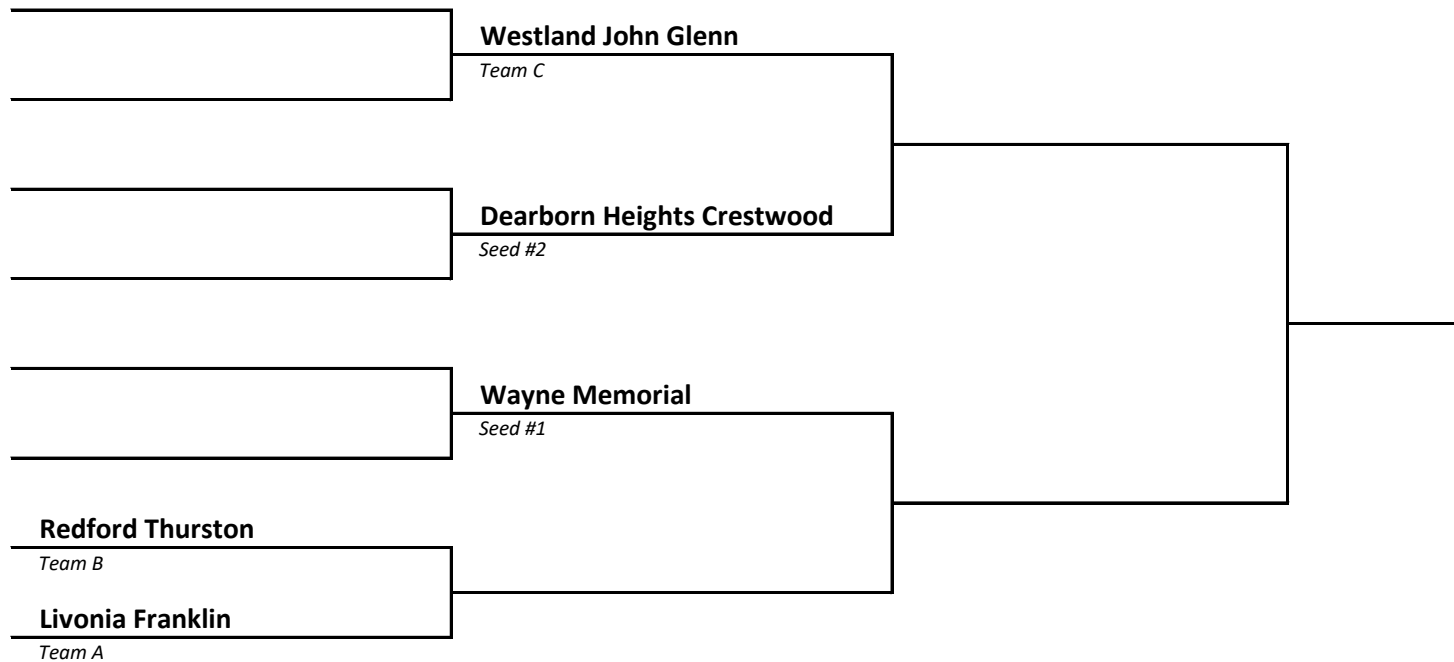

DISTRICT 18	HOST Belleville
-----------------------	---------------------------

2022-23 Girls Basketball -- District Brackets -- FINAL 2/19/23

DISTRICT 19	HOST Northville
------------------------------	----------------------------------

DISTRICT 20	HOST Canton
------------------------------	------------------------------

2022-23 Girls Basketball -- District Brackets -- FINAL 2/19/23

DISTRICT 21	HOST Trenton
-----------------------	------------------------

DISTRICT 22	HOST Southgate Anderson
-----------------------	-----------------------------------

2022-23 Girls Basketball -- District Brackets -- FINAL 2/19/23

DISTRICT 23	HOST Dearborn Heights Crestwood
-----------------------	---