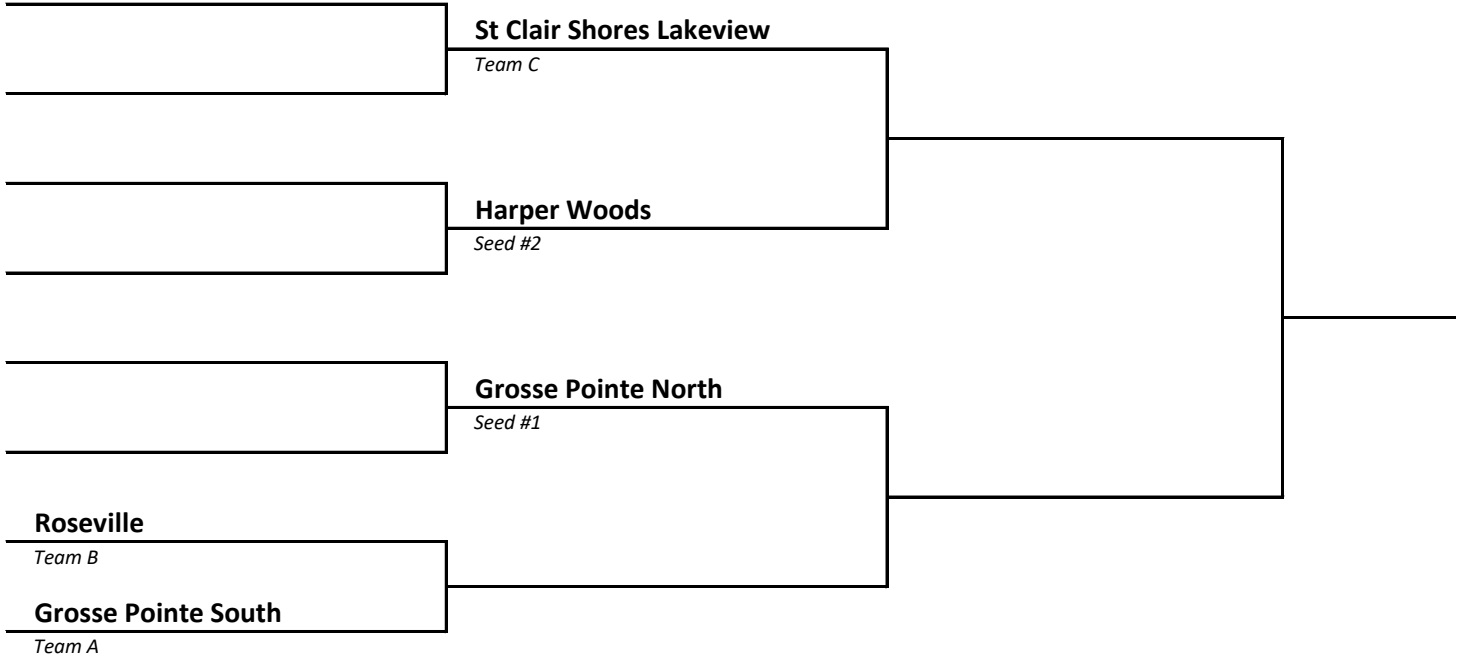

DISTRICT 30	HOST Grosse Pointe North