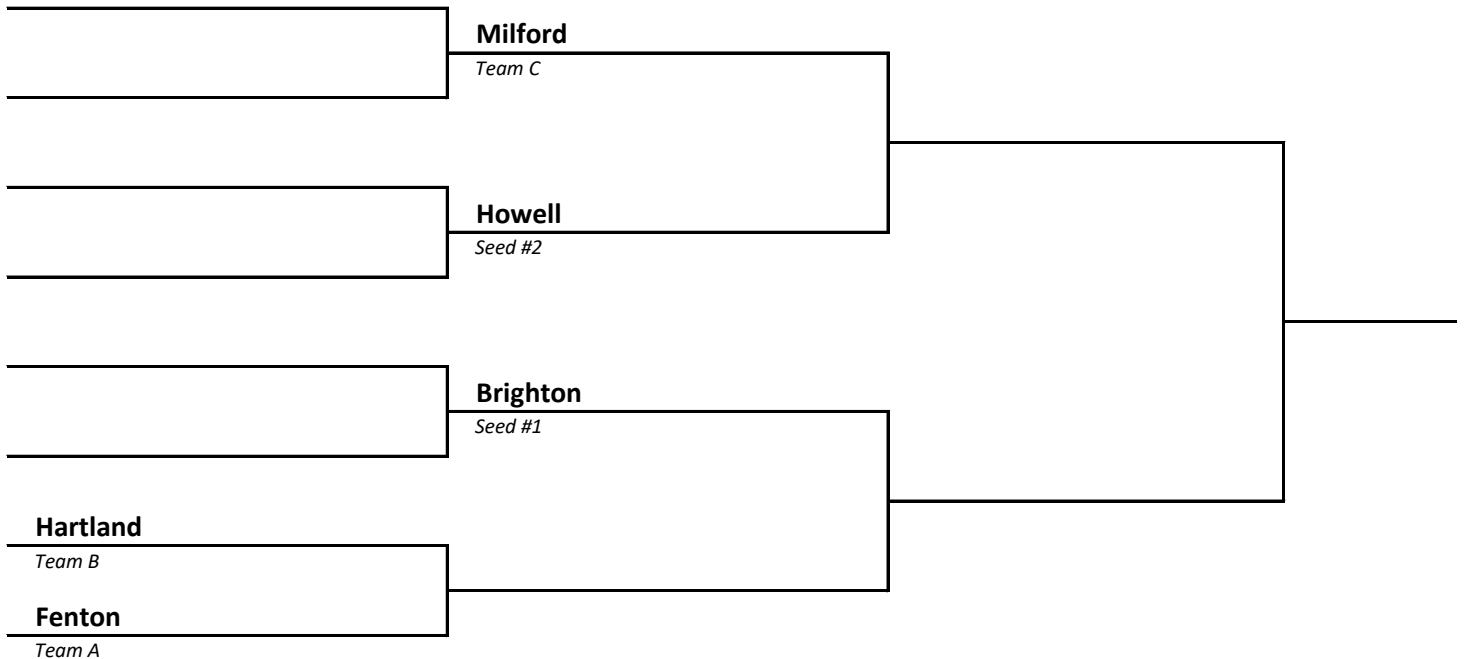

2022-23 Girls Basketball -- District Brackets -- FINAL 2/19/23

DISTRICT 3	HOST Flint Kearsley
----------------------	-------------------------------

DISTRICT 4	HOST Lapeer
----------------------	-----------------------

2022-23 Girls Basketball -- District Brackets -- FINAL 2/19/23

DISTRICT 5	HOST Rochester
-----------------------------	---------------------------------

DISTRICT 6	HOST Clarkston
-----------------------------	---------------------------------

2022-23 Girls Basketball -- District Brackets -- FINAL 2/19/23

DISTRICT 7	HOST White Lake Lakeland
----------------------	------------------------------------

DISTRICT 8	HOST Hartland
----------------------	-------------------------