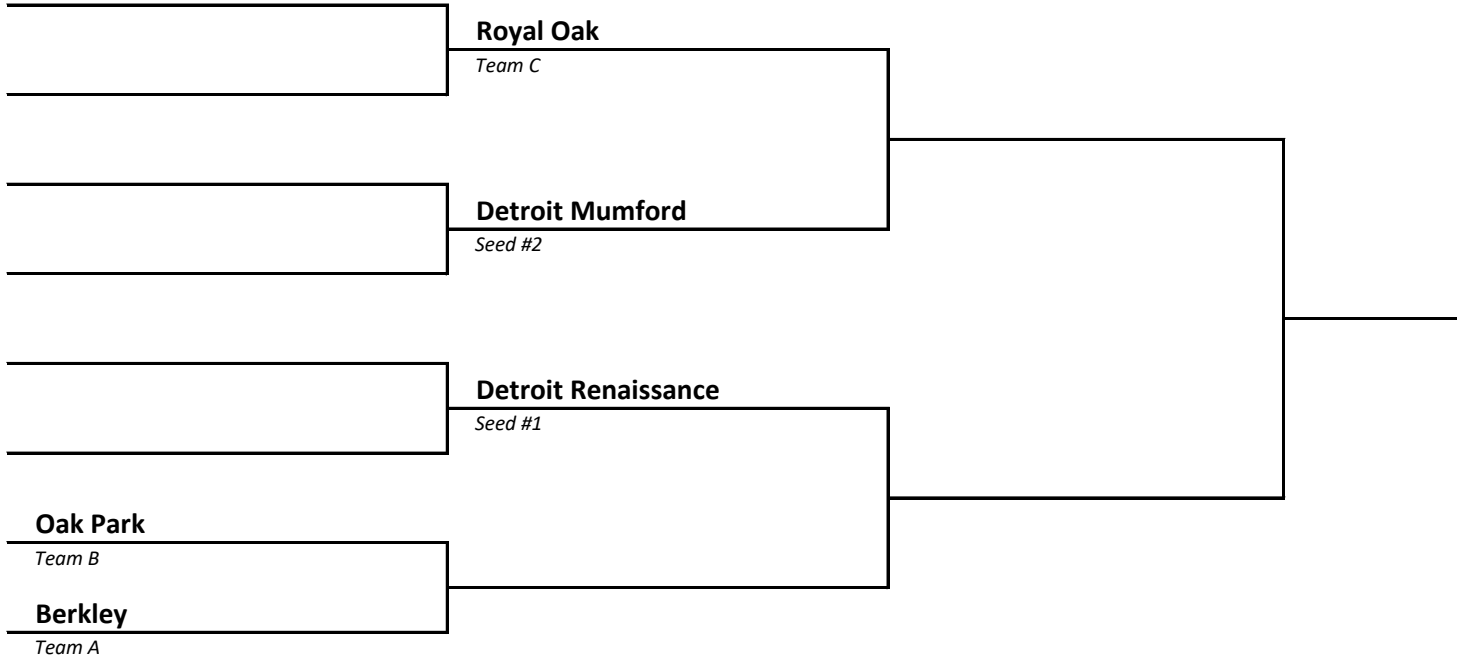

DISTRICT 22	HOST Southgate Anderson
-----------------------	-----------------------------------

2022-23 Girls Basketball -- District Brackets -- FINAL 2/19/23

DISTRICT 23	HOST Dearborn Heights Crestwood
-----------------------	---

DISTRICT 24	HOST Dearborn
-----------------------	-------------------------

2022-23 Girls Basketball -- District Brackets -- FINAL 2/19/23

DISTRICT 25	HOST Berkley
------------------------------	-------------------------------