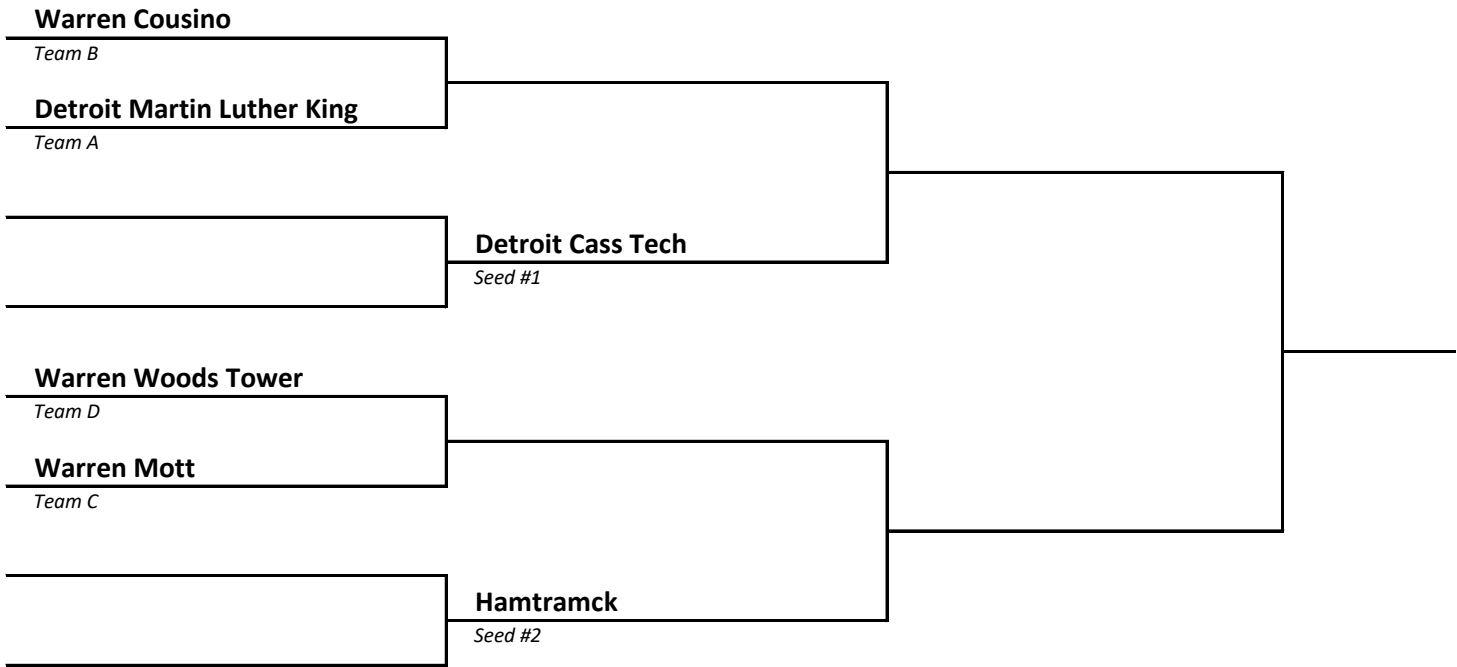

2022-23 Girls Basketball -- District Brackets -- FINAL 2/19/23

DISTRICT 29	HOST Detroit Cass Tech