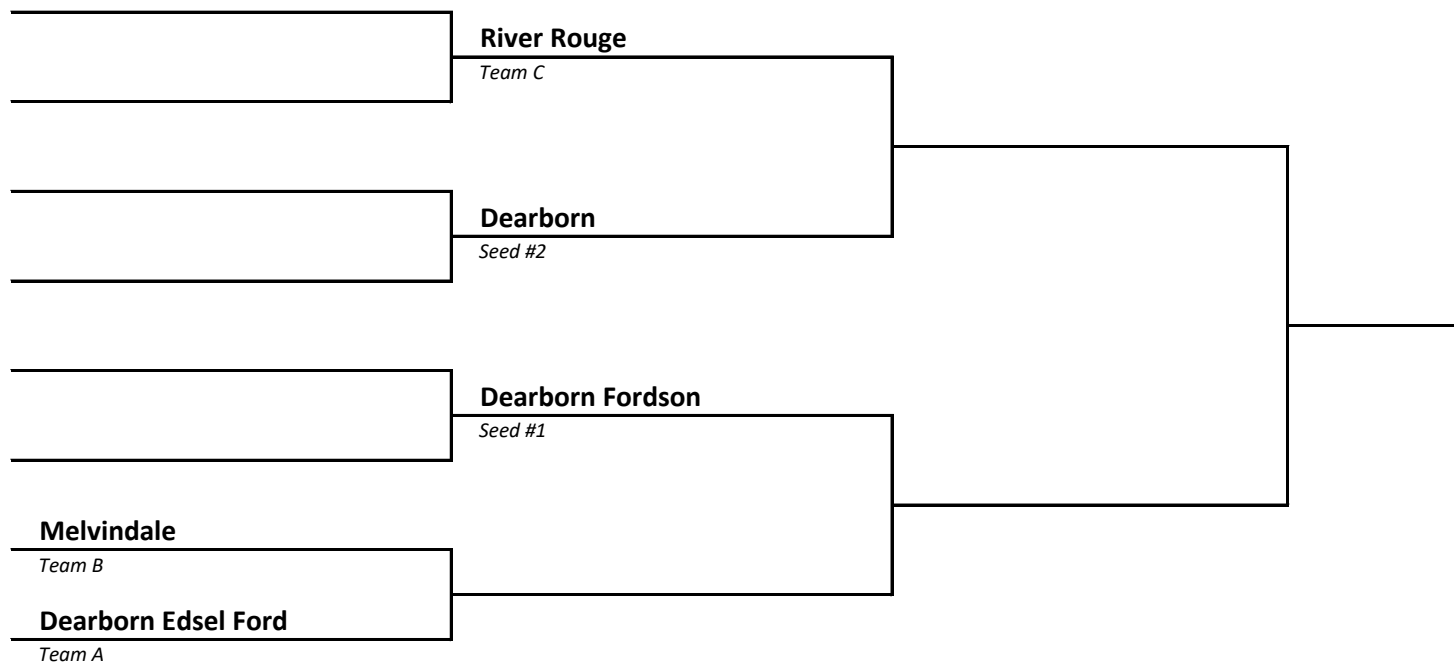

DISTRICT 22	HOST Southgate Anderson
-----------------------	-----------------------------------

2022-23 Girls Basketball -- District Brackets -- FINAL 2/19/23

DISTRICT 23	HOST Dearborn Heights Crestwood
-----------------------	---

DISTRICT 24	HOST Dearborn
-----------------------	-------------------------

2022-23 Girls Basketball -- District Brackets -- FINAL 2/19/23

DISTRICT 25	HOST Berkley
------------------------------	-------------------------------