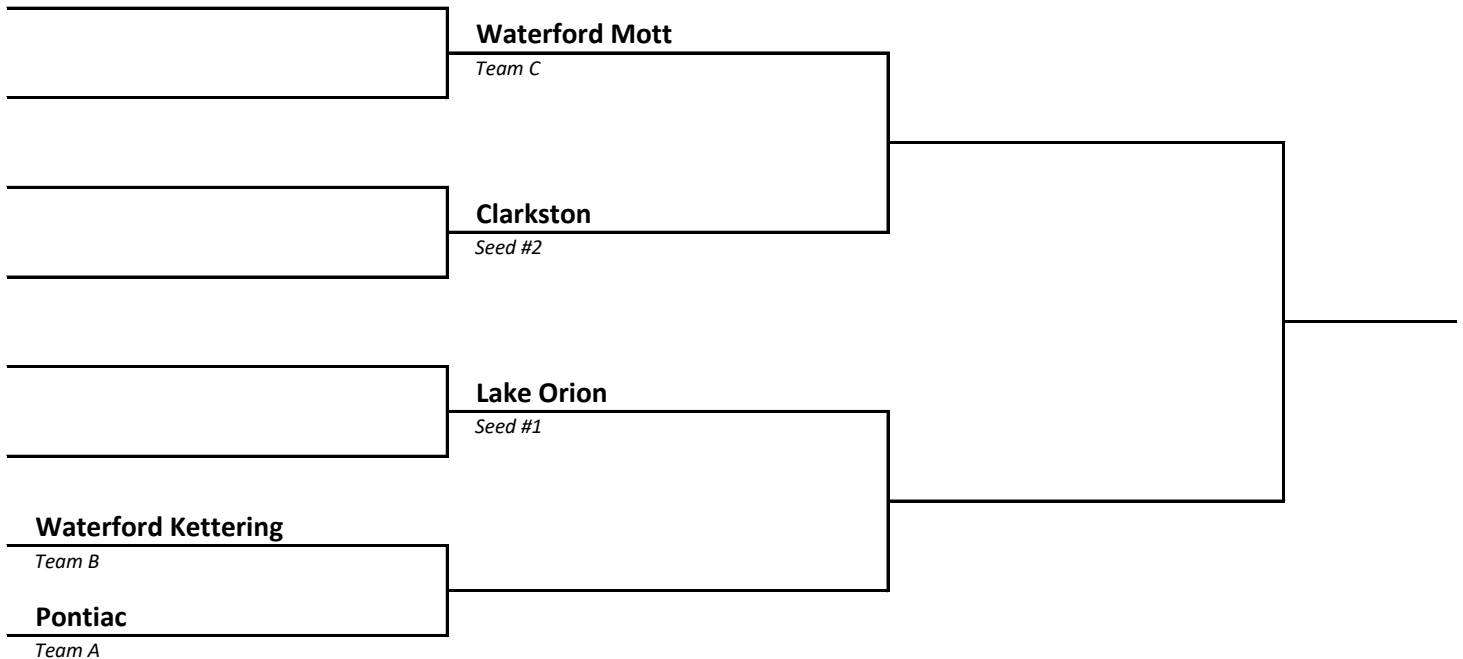

2022-23 Girls Basketball -- District Brackets -- FINAL 2/19/23

DISTRICT 1	HOST Marquette
-----------------------------	---------------------------------

DISTRICT 2	HOST Mount Pleasant
-----------------------------	--------------------------------------

2022-23 Girls Basketball -- District Brackets -- FINAL 2/19/23

DISTRICT 3	HOST Flint Kearsley
----------------------	-------------------------------

DISTRICT 4	HOST Lapeer
----------------------	-----------------------

2022-23 Girls Basketball -- District Brackets -- FINAL 2/19/23

DISTRICT 5	HOST Rochester
-----------------------------	---------------------------------

DISTRICT 6	HOST Clarkston
-----------------------------	---------------------------------