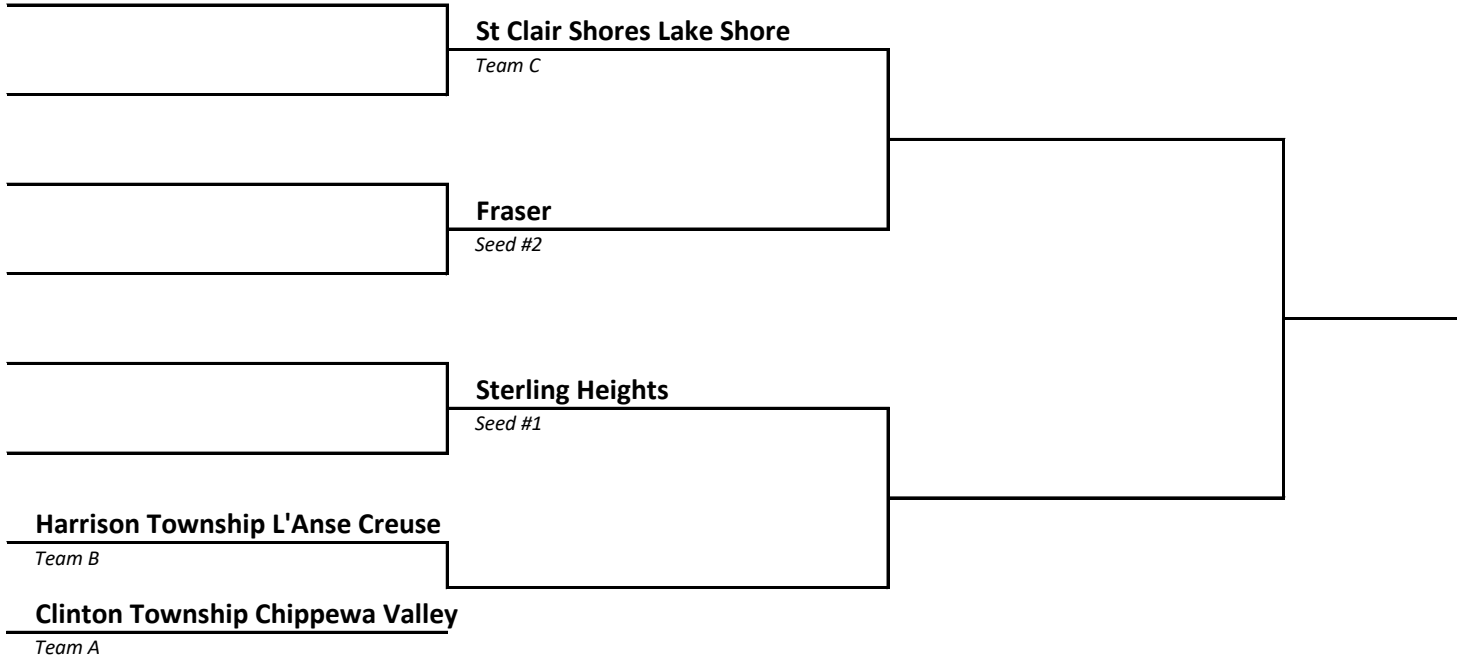

2022-23 Girls Basketball -- District Brackets -- FINAL 2/19/23

DISTRICT	HOST
31	Clinton Township Chippewa Valley