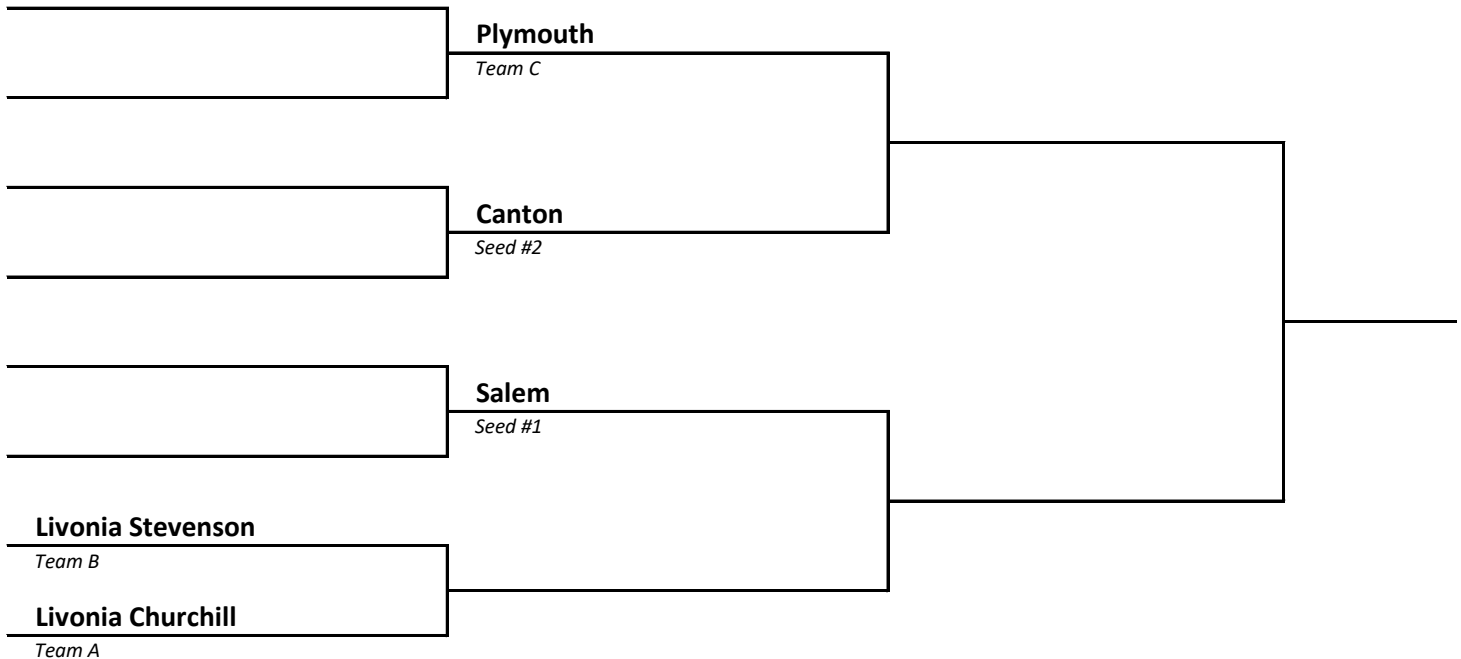

DISTRICT 20	HOST Canton