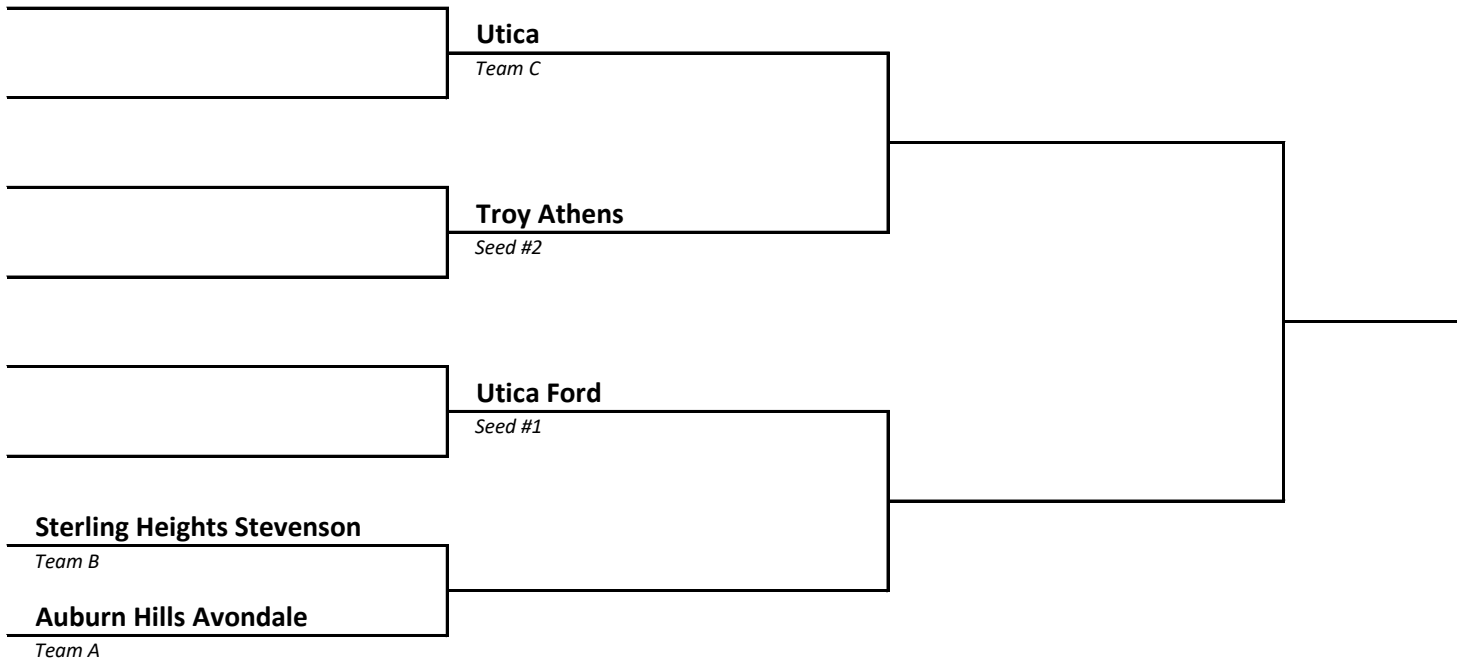

DISTRICT 22	HOST Southgate Anderson
-----------------------	-----------------------------------

2022-23 Girls Basketball -- District Brackets -- FINAL 2/19/23

DISTRICT 23	HOST Dearborn Heights Crestwood
-----------------------	---

DISTRICT 24	HOST Dearborn
-----------------------	-------------------------

2022-23 Girls Basketball -- District Brackets -- FINAL 2/19/23

DISTRICT 25	HOST Berkley
------------------------------	-------------------------------

DISTRICT 26	HOST North Farmington
------------------------------	--

2022-23 Girls Basketball -- District Brackets -- FINAL 2/19/23

DISTRICT 27	HOST Bloomfield Hills Marian
-----------------------	--

DISTRICT 28	HOST Auburn Hills Avondale
-----------------------	--------------------------------------