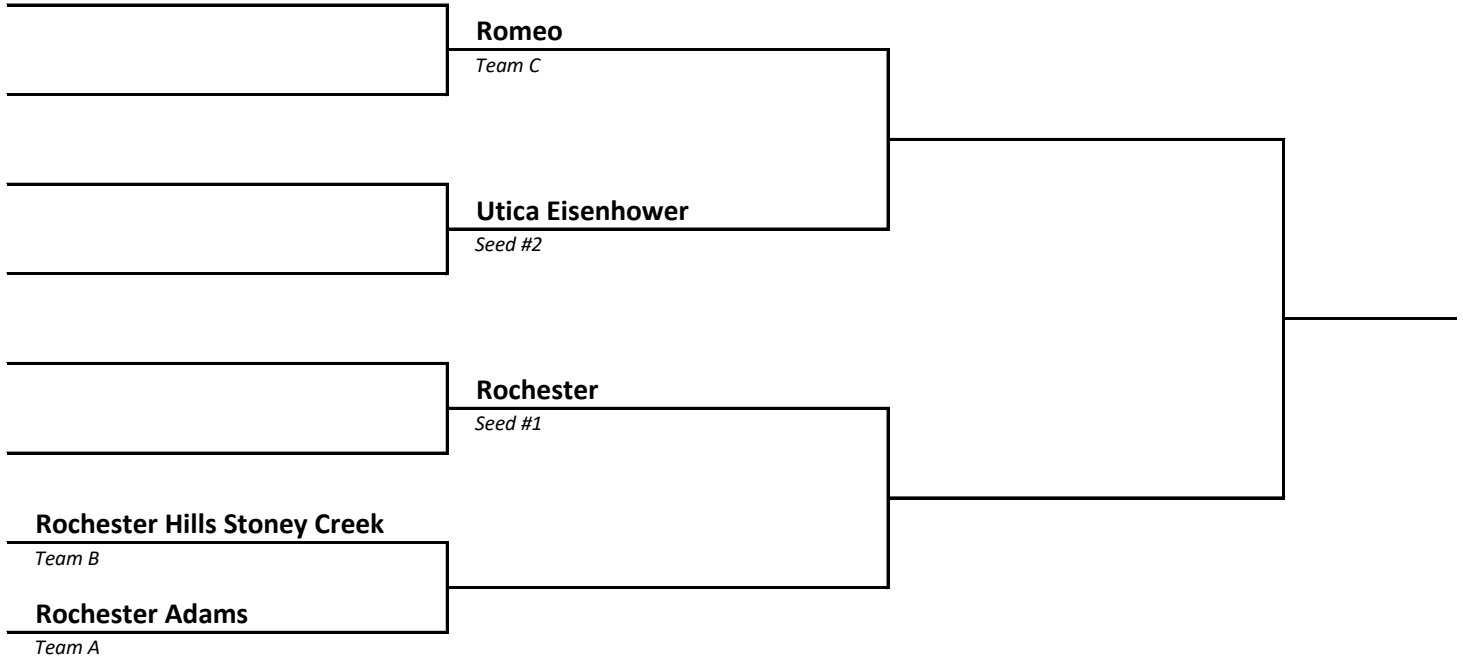

2022-23 Girls Basketball -- District Brackets -- FINAL 2/19/23

DISTRICT 1	HOST Marquette
-----------------------------	---------------------------------

DISTRICT 2	HOST Mount Pleasant
-----------------------------	--------------------------------------

2022-23 Girls Basketball -- District Brackets -- FINAL 2/19/23

DISTRICT 3	HOST Flint Kearsley
----------------------	-------------------------------

DISTRICT 4	HOST Lapeer
----------------------	-----------------------

2022-23 Girls Basketball -- District Brackets -- FINAL 2/19/23

DISTRICT 5	HOST Rochester
-----------------------------	---------------------------------

DISTRICT 6	HOST Clarkston
-----------------------------	---------------------------------