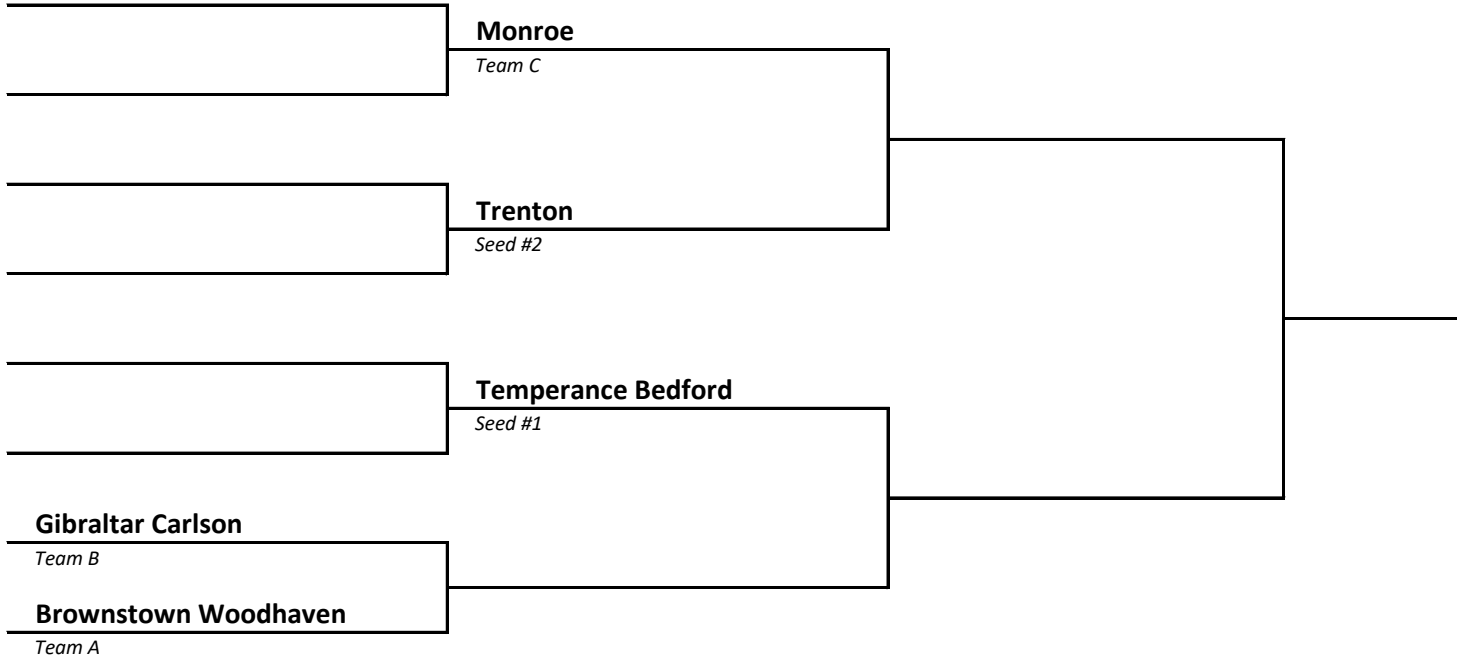

2022-23 Girls Basketball -- District Brackets -- FINAL 2/19/23

DISTRICT 21	HOST Trenton