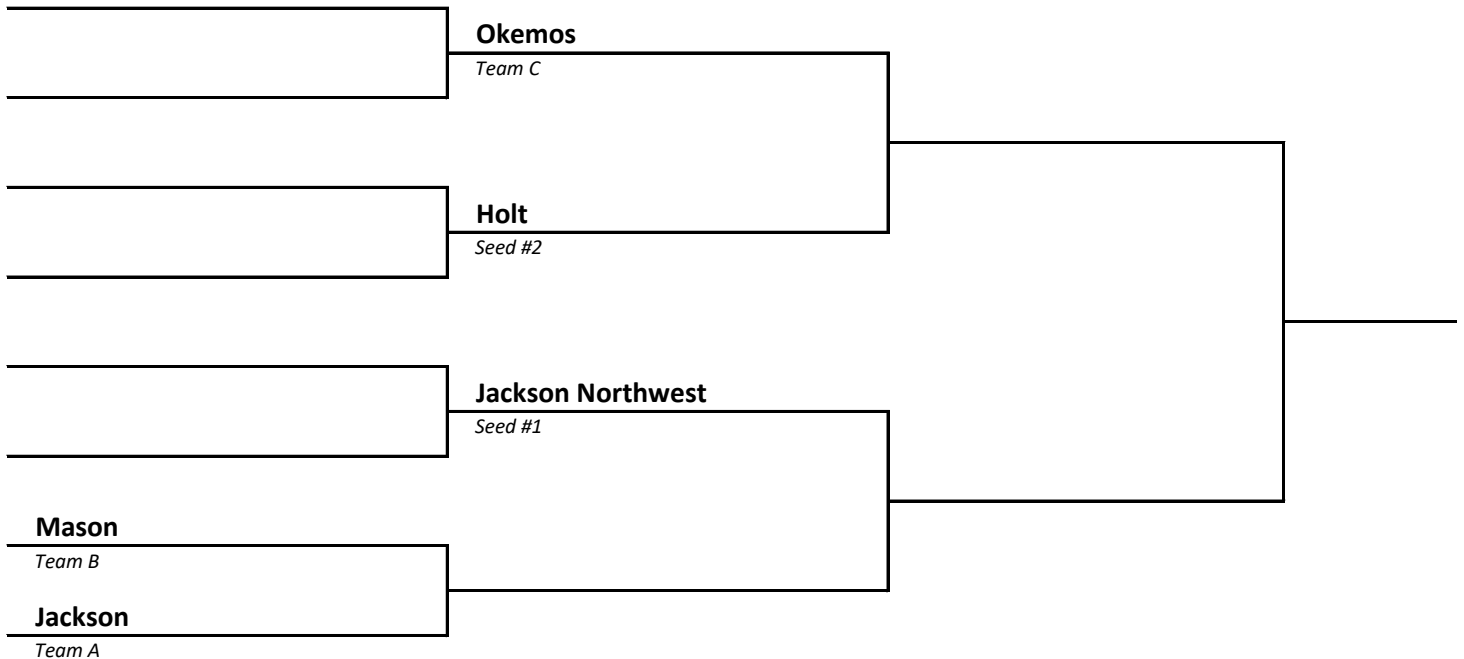

2022-23 Girls Basketball -- District Brackets -- FINAL 2/19/23

DISTRICT 11	HOST Zeeland West
-----------------------	-----------------------------

DISTRICT 12	HOST Wyoming
-----------------------	------------------------

2022-23 Girls Basketball -- District Brackets -- FINAL 2/19/23

DISTRICT	HOST
13	Portage Northern

DISTRICT	HOST
14	Battle Creek Lakeview

2022-23 Girls Basketball -- District Brackets -- FINAL 2/19/23

DISTRICT 15	HOST Lansing Waverly
-----------------------	--------------------------------

DISTRICT 16	HOST Mason
-----------------------	----------------------

2022-23 Girls Basketball -- District Brackets -- FINAL 2/19/23

DISTRICT 17	HOST Ann Arbor Skyline
-----------------------	----------------------------------