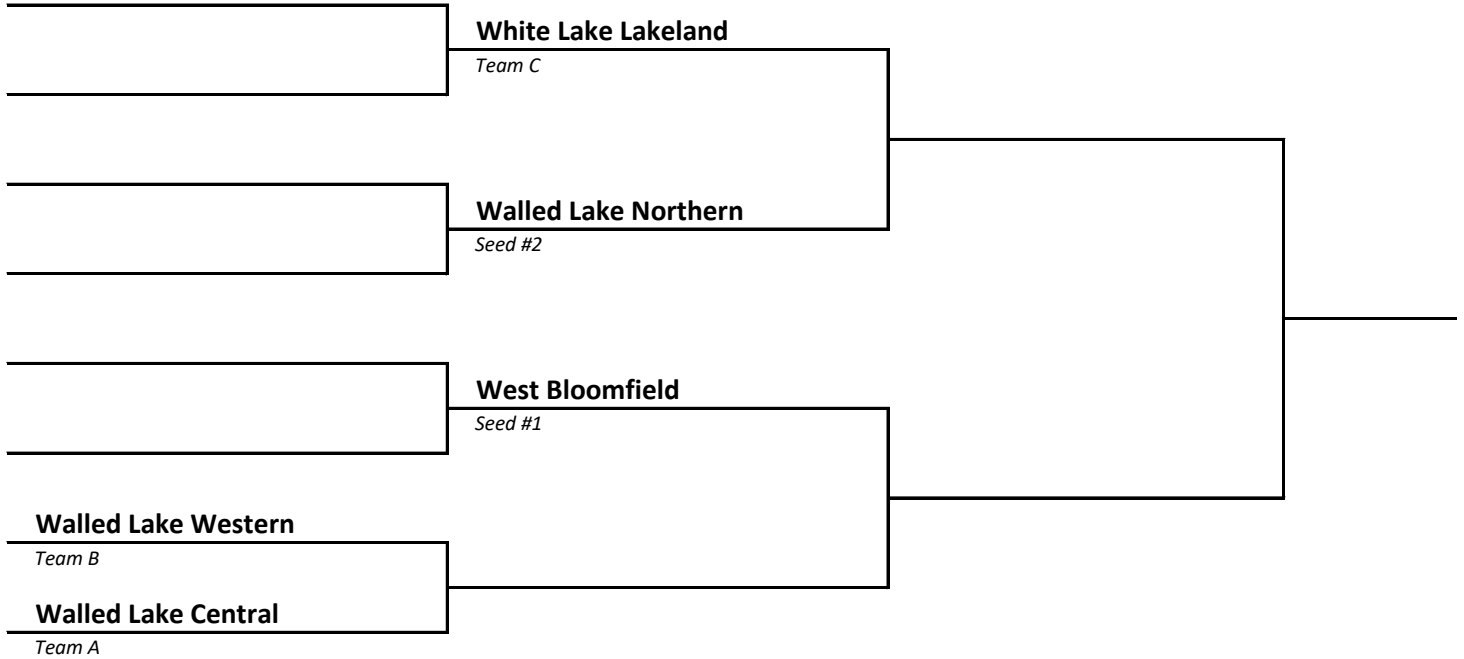

2022-23 Girls Basketball -- District Brackets -- FINAL 2/19/23

DISTRICT 3	HOST Flint Kearsley
----------------------	-------------------------------

DISTRICT 4	HOST Lapeer
----------------------	-----------------------

2022-23 Girls Basketball -- District Brackets -- FINAL 2/19/23

DISTRICT 5	HOST Rochester
-----------------------------	---------------------------------

DISTRICT 6	HOST Clarkston
-----------------------------	---------------------------------

2022-23 Girls Basketball -- District Brackets -- FINAL 2/19/23

DISTRICT 7	HOST White Lake Lakeland
----------------------	------------------------------------

DISTRICT 8	HOST Hartland
----------------------	-------------------------