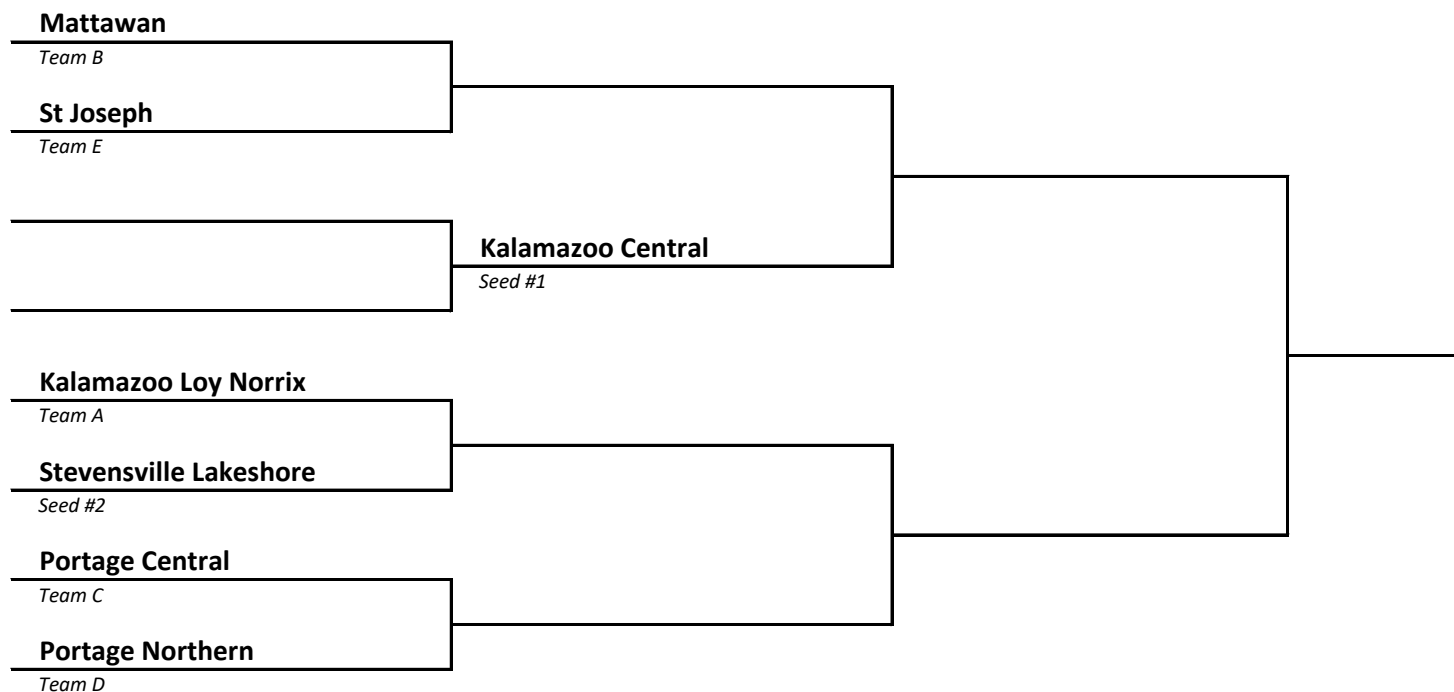

2022-23 Girls Basketball -- District Brackets -- FINAL 2/19/23

DISTRICT 9	HOST Greenville
-----------------------------	----------------------------------

DISTRICT 10	HOST Grand Rapids Kenowa Hills
------------------------------	---

2022-23 Girls Basketball -- District Brackets -- FINAL 2/19/23

DISTRICT 11	HOST Zeeland West
-----------------------	-----------------------------

DISTRICT 12	HOST Wyoming
-----------------------	------------------------

2022-23 Girls Basketball -- District Brackets -- FINAL 2/19/23

DISTRICT	HOST
13	Portage Northern

DISTRICT	HOST
14	Battle Creek Lakeview

2022-23 Girls Basketball -- District Brackets -- FINAL 2/19/23

DISTRICT 15	HOST Lansing Waverly
-----------------------	--------------------------------