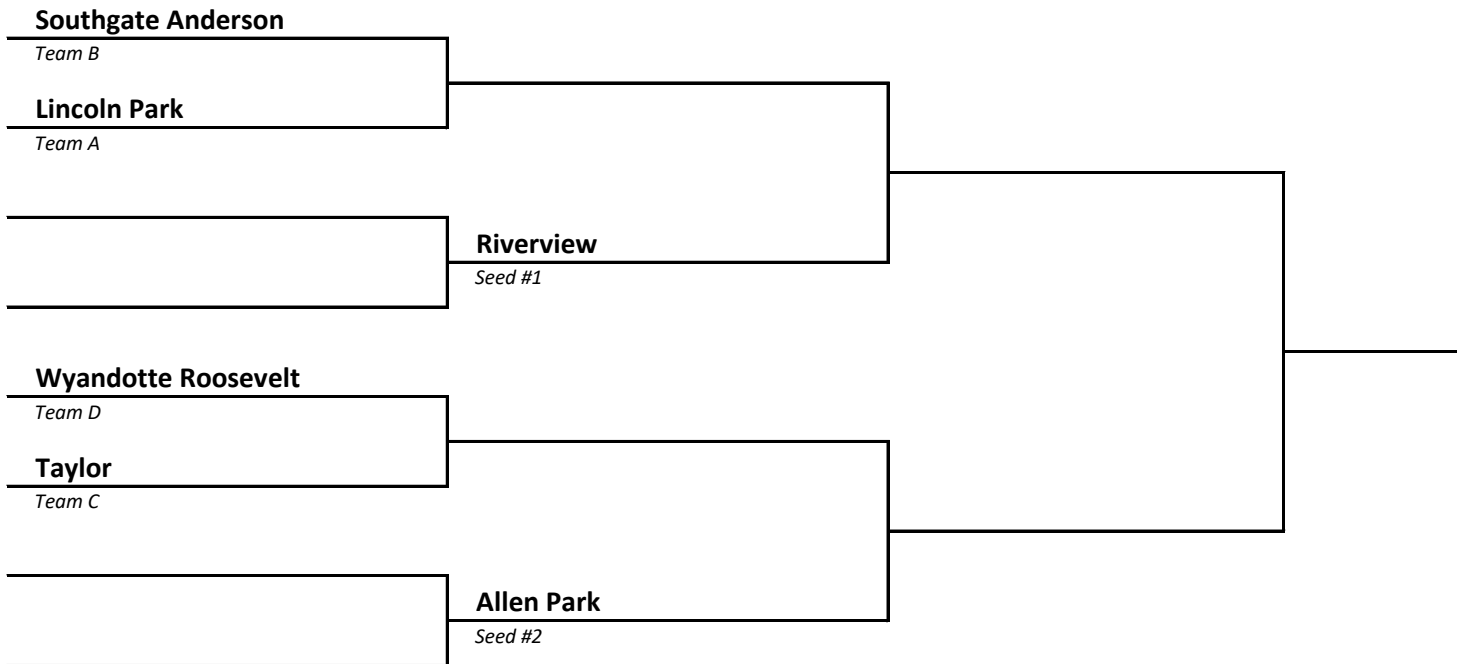

DISTRICT 18	HOST Belleville
-----------------------	---------------------------

2022-23 Girls Basketball -- District Brackets -- FINAL 2/19/23

DISTRICT 19	HOST Northville
------------------------------	----------------------------------

DISTRICT 20	HOST Canton
------------------------------	------------------------------

2022-23 Girls Basketball -- District Brackets -- FINAL 2/19/23

DISTRICT 21	HOST Trenton
-----------------------	------------------------

DISTRICT 22	HOST Southgate Anderson
-----------------------	-----------------------------------

2022-23 Girls Basketball -- District Brackets -- FINAL 2/19/23

DISTRICT 23	HOST Dearborn Heights Crestwood
-----------------------	---