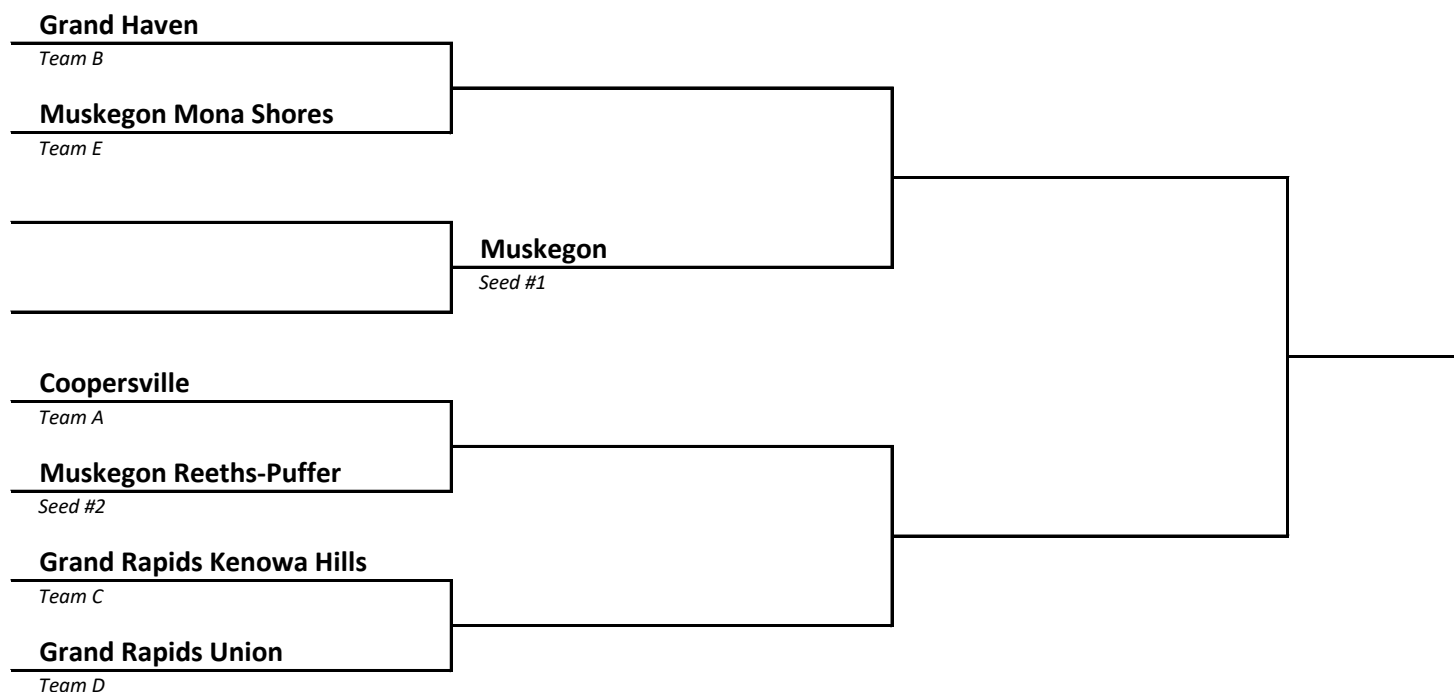

2022-23 Girls Basketball -- District Brackets -- FINAL 2/19/23

DISTRICT 5	HOST Rochester
-----------------------------	---------------------------------

DISTRICT 6	HOST Clarkston
-----------------------------	---------------------------------

2022-23 Girls Basketball -- District Brackets -- FINAL 2/19/23

DISTRICT 7	HOST White Lake Lakeland
----------------------	------------------------------------

DISTRICT 8	HOST Hartland
----------------------	-------------------------

2022-23 Girls Basketball -- District Brackets -- FINAL 2/19/23

DISTRICT 9	HOST Greenville
-----------------------------	----------------------------------

DISTRICT 10	HOST Grand Rapids Kenowa Hills
------------------------------	---