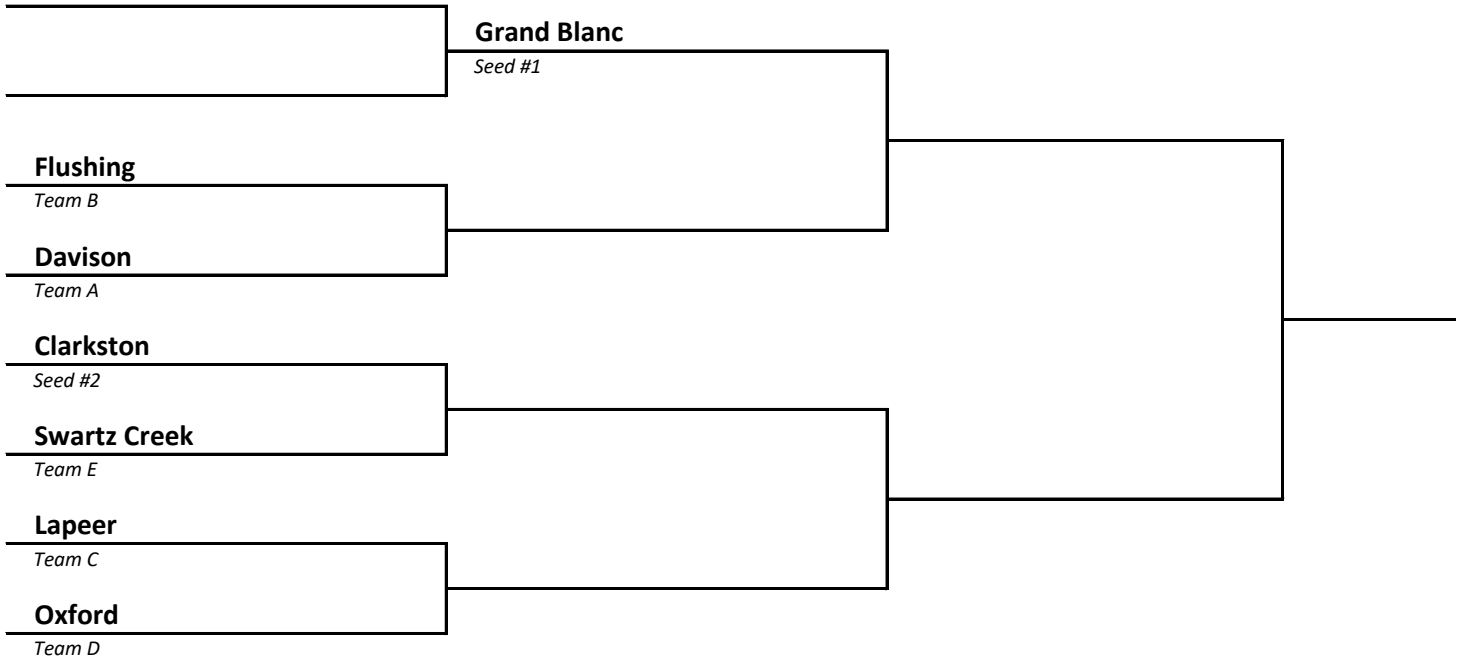

DISTRICT 6	HOST Clarkston