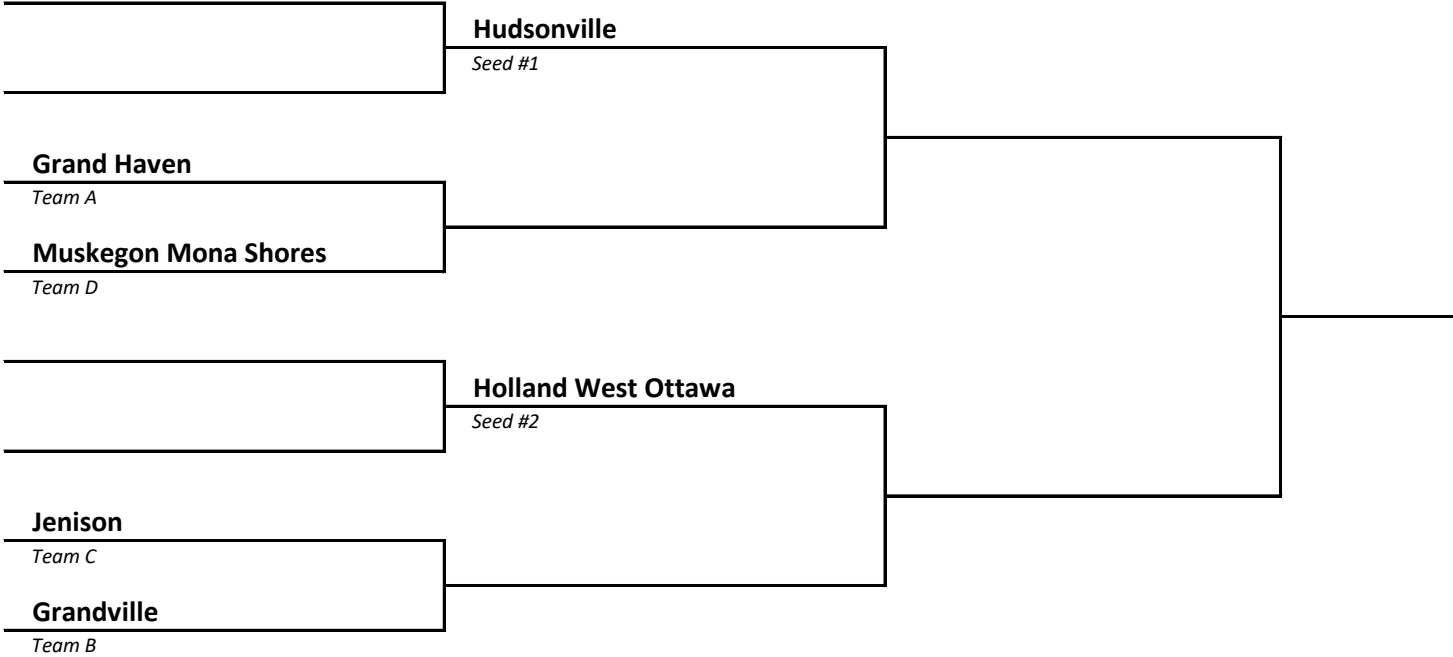

2023 Girls Soccer -- District Brackets -- FINAL 5/14/23

DISTRICT	HOST
1	Grand Haven