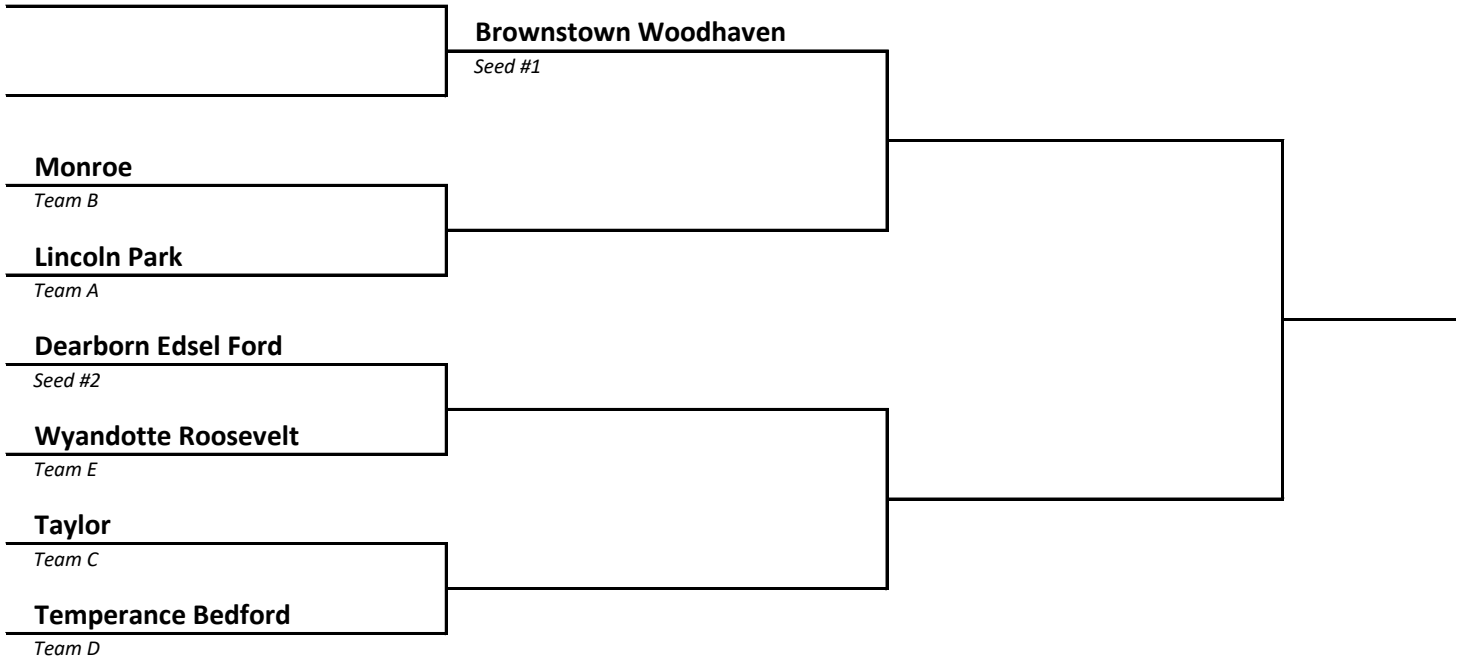

2023 Girls Soccer -- District Brackets -- FINAL 5/14/23

DISTRICT	HOST
7	White Lake Lakeland

DISTRICT	HOST
8	Novi

2023 Girls Soccer -- District Brackets -- FINAL 5/14/23

DISTRICT 9	HOST Ypsilanti Lincoln
-----------------------------	---

DISTRICT 10	HOST Monroe
------------------------------	------------------------------

2023 Girls Soccer -- District Brackets -- FINAL 5/14/23

DISTRICT 11	HOST Salem
------------------------------	-----------------------------