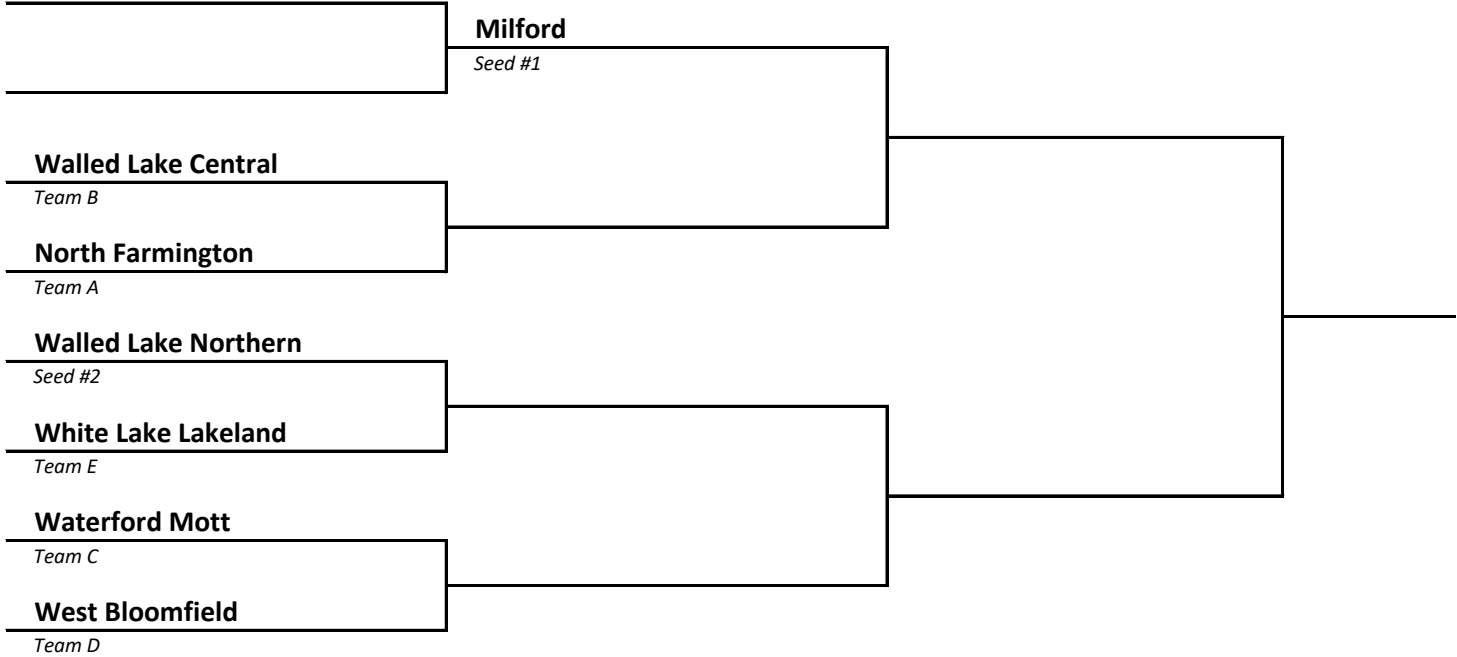

2023 Girls Soccer -- District Brackets -- FINAL 5/14/23

DISTRICT	HOST
1	Grand Haven

DISTRICT	HOST
2	East Kentwood

2023 Girls Soccer -- District Brackets -- FINAL 5/14/23

DISTRICT	HOST
3	Kalamazoo Central

DISTRICT	HOST
4	Top Line Host

2023 Girls Soccer -- District Brackets -- FINAL 5/14/23

DISTRICT 5	HOST Grand Ledge
----------------------	----------------------------

DISTRICT 6	HOST Clarkston
----------------------	--------------------------

2023 Girls Soccer -- District Brackets -- FINAL 5/14/23

DISTRICT	HOST
7	White Lake Lakeland

DISTRICT	HOST
8	Novi

2023 Girls Soccer -- District Brackets -- FINAL 5/14/23

DISTRICT 9	HOST Ypsilanti Lincoln
-----------------------------	---