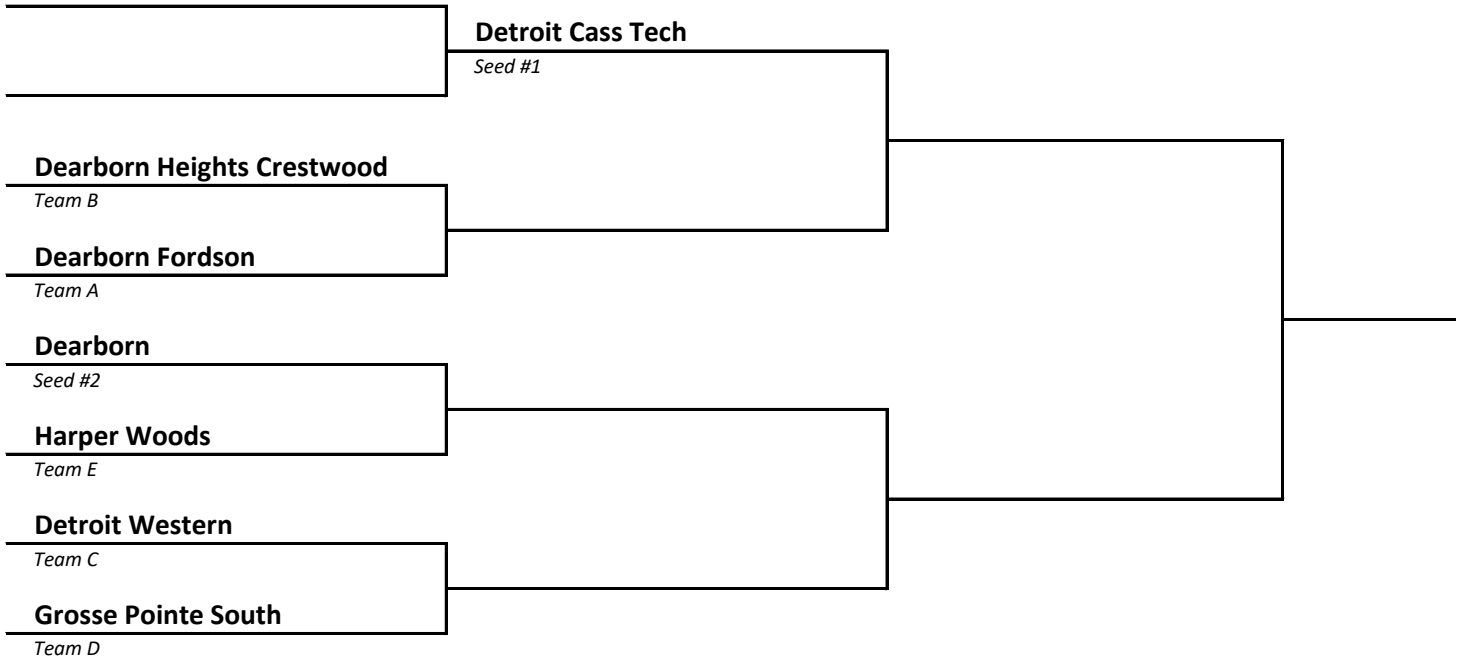

2023 Girls Soccer -- District Brackets -- FINAL 5/14/23

DISTRICT	HOST
7	White Lake Lakeland

DISTRICT	HOST
8	Novi

2023 Girls Soccer -- District Brackets -- FINAL 5/14/23

DISTRICT 9	HOST Ypsilanti Lincoln
-----------------------------	---

DISTRICT 10	HOST Monroe
------------------------------	------------------------------

2023 Girls Soccer -- District Brackets -- FINAL 5/14/23

DISTRICT 11	HOST Salem
------------------------------	-----------------------------

DISTRICT 12	HOST Grosse Pointe South
------------------------------	---

2023 Girls Soccer -- District Brackets -- FINAL 5/14/23

DISTRICT 13	HOST Royal Oak
-----------------------	--------------------------