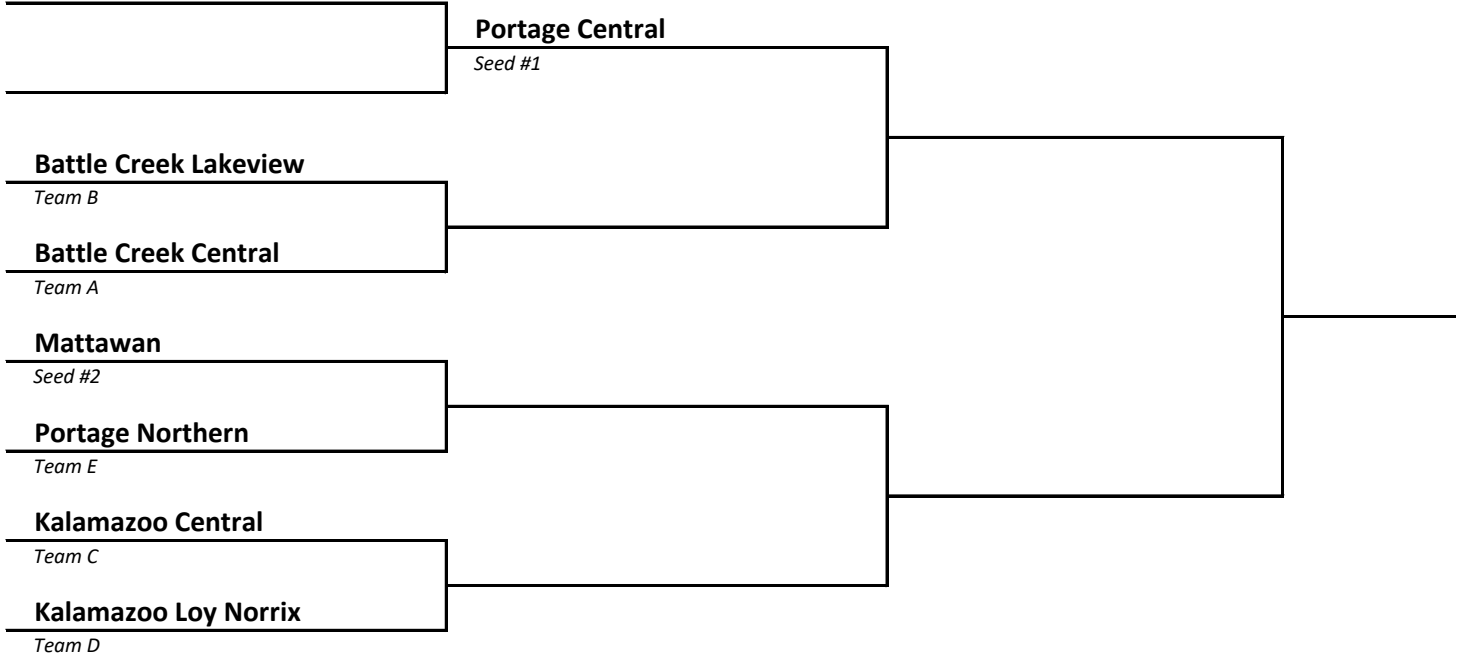

2023 Girls Soccer -- District Brackets -- FINAL 5/14/23

DISTRICT	HOST
1	Grand Haven

DISTRICT	HOST
2	East Kentwood

2023 Girls Soccer -- District Brackets -- FINAL 5/14/23

DISTRICT	HOST
3	Kalamazoo Central

DISTRICT	HOST
4	Top Line Host

2023 Girls Soccer -- District Brackets -- FINAL 5/14/23

DISTRICT 5	HOST Grand Ledge
----------------------	----------------------------

DISTRICT 6	HOST Clarkston
----------------------	--------------------------