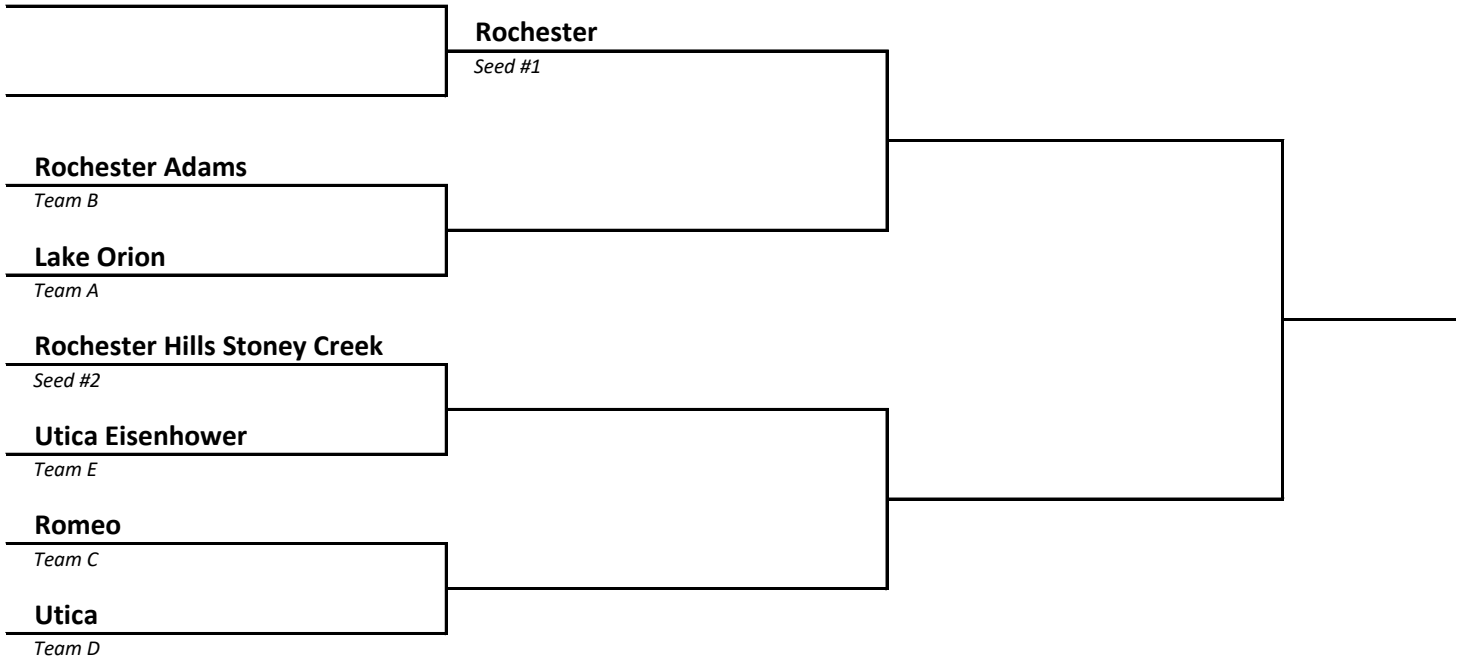

DISTRICT 10	HOST Monroe
------------------------------	------------------------------

2023 Girls Soccer -- District Brackets -- FINAL 5/14/23

DISTRICT 11	HOST Salem
------------------------------	-----------------------------

DISTRICT 12	HOST Grosse Pointe South
------------------------------	---

2023 Girls Soccer -- District Brackets -- FINAL 5/14/23

DISTRICT 13	HOST Royal Oak
-----------------------	--------------------------

DISTRICT 14	HOST Utica
-----------------------	----------------------

2023 Girls Soccer -- District Brackets -- FINAL 5/14/23

DISTRICT	HOST
15	Troy Athens

DISTRICT	HOST
16	New Baltimore Anchor Bay