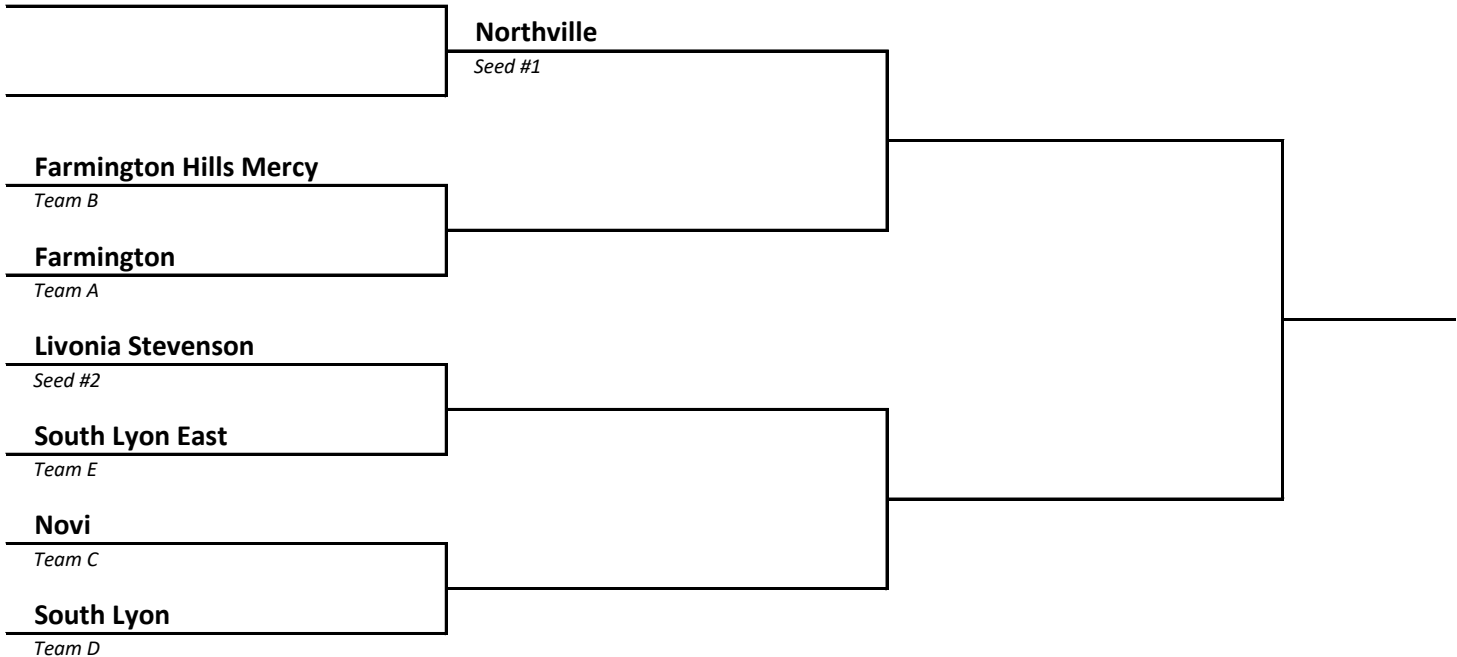

2023 Girls Soccer -- District Brackets -- FINAL 5/14/23

DISTRICT 5	HOST Grand Ledge
----------------------	----------------------------

DISTRICT 6	HOST Clarkston
----------------------	--------------------------

2023 Girls Soccer -- District Brackets -- FINAL 5/14/23

DISTRICT	HOST
7	White Lake Lakeland

DISTRICT	HOST
8	Novi

2023 Girls Soccer -- District Brackets -- FINAL 5/14/23

DISTRICT 9	HOST Ypsilanti Lincoln
-----------------------------	---