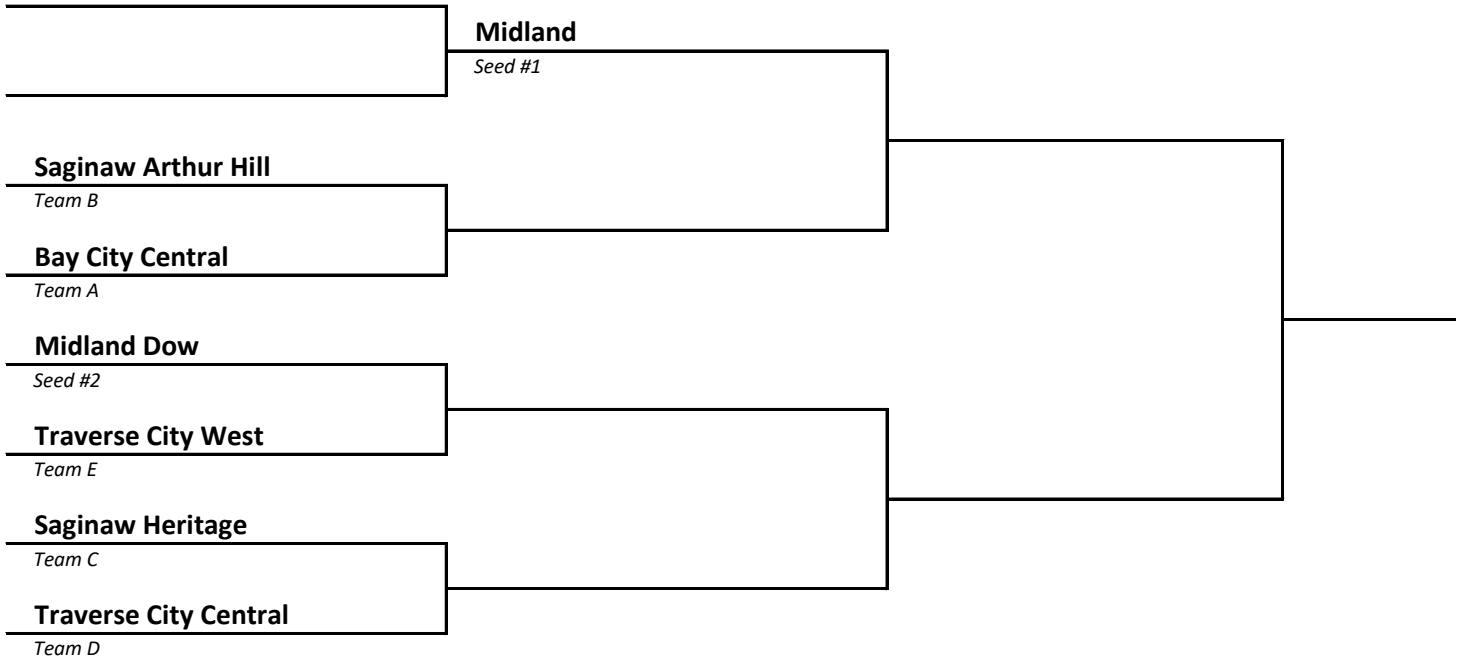

2023 Girls Soccer -- District Brackets -- FINAL 5/14/23

DISTRICT	HOST
1	Grand Haven

DISTRICT	HOST
2	East Kentwood

2023 Girls Soccer -- District Brackets -- FINAL 5/14/23

DISTRICT	HOST
3	Kalamazoo Central

DISTRICT	HOST
4	Top Line Host

2023 Girls Soccer -- District Brackets -- FINAL 5/14/23

DISTRICT 5	HOST Grand Ledge
----------------------	----------------------------

DISTRICT 6	HOST Clarkston
----------------------	--------------------------