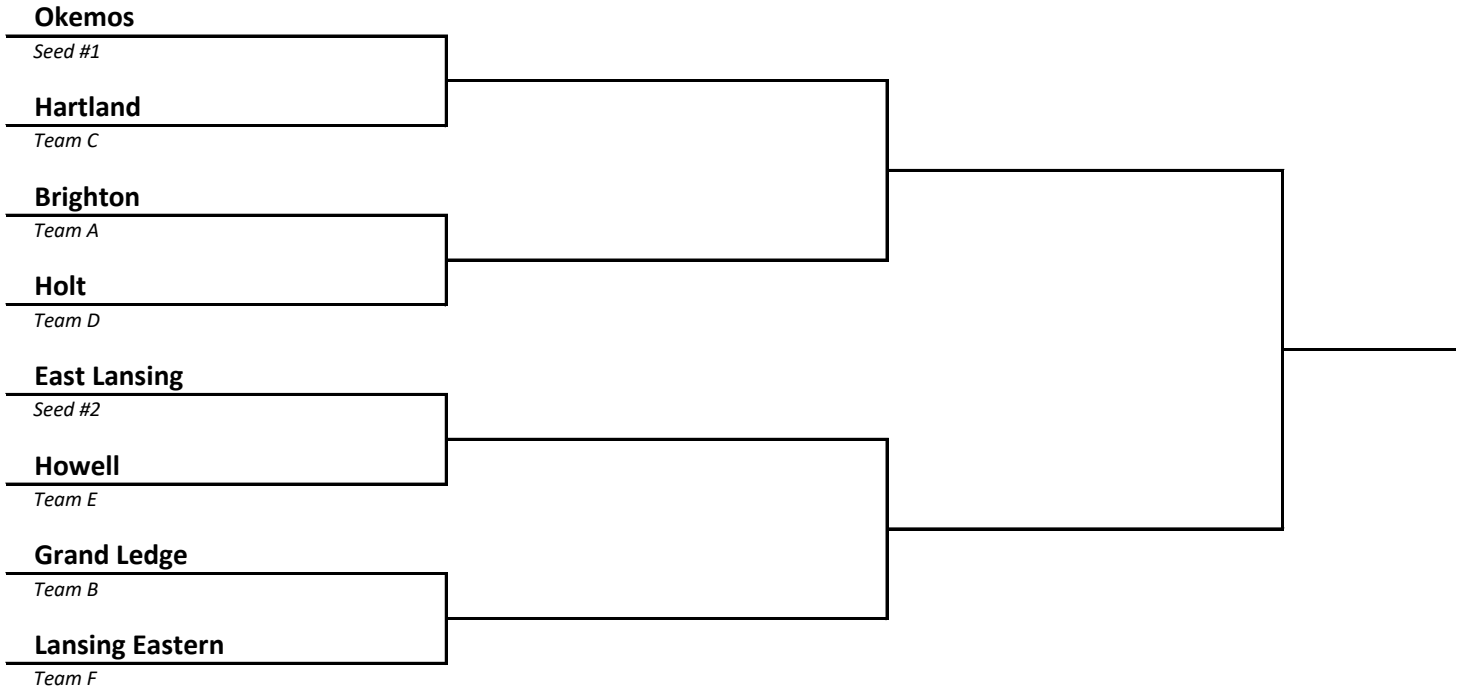

2023 Girls Soccer -- District Brackets -- FINAL 5/14/23

DISTRICT	HOST
1	Grand Haven

DISTRICT	HOST
2	East Kentwood

2023 Girls Soccer -- District Brackets -- FINAL 5/14/23

DISTRICT	HOST
3	Kalamazoo Central

DISTRICT	HOST
4	Top Line Host

2023 Girls Soccer -- District Brackets -- FINAL 5/14/23

DISTRICT 5	HOST Grand Ledge
----------------------	----------------------------

DISTRICT 6	HOST Clarkston
----------------------	--------------------------