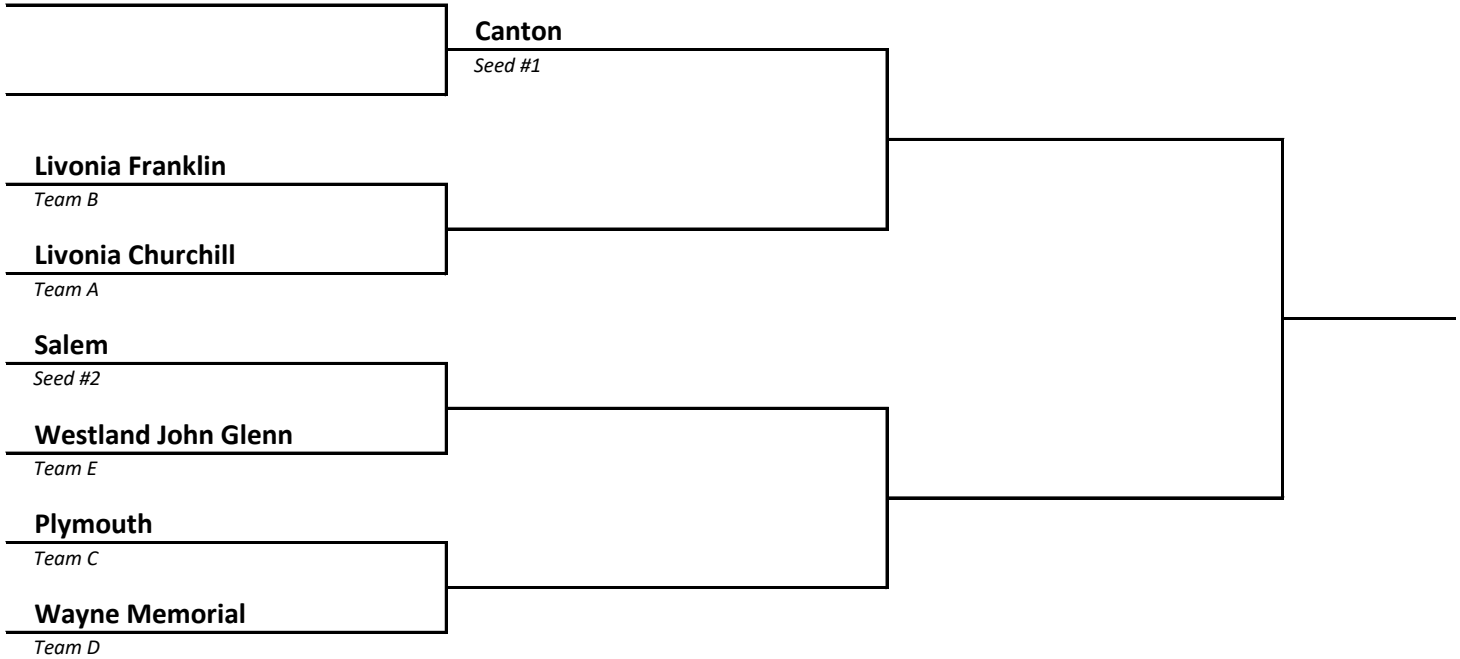

2023 Girls Soccer -- District Brackets -- FINAL 5/14/23

DISTRICT	HOST
7	White Lake Lakeland

DISTRICT	HOST
8	Novi

2023 Girls Soccer -- District Brackets -- FINAL 5/14/23

DISTRICT 9	HOST Ypsilanti Lincoln
-----------------------------	---

DISTRICT 10	HOST Monroe
------------------------------	------------------------------

2023 Girls Soccer -- District Brackets -- FINAL 5/14/23

DISTRICT 11	HOST Salem
------------------------------	-----------------------------