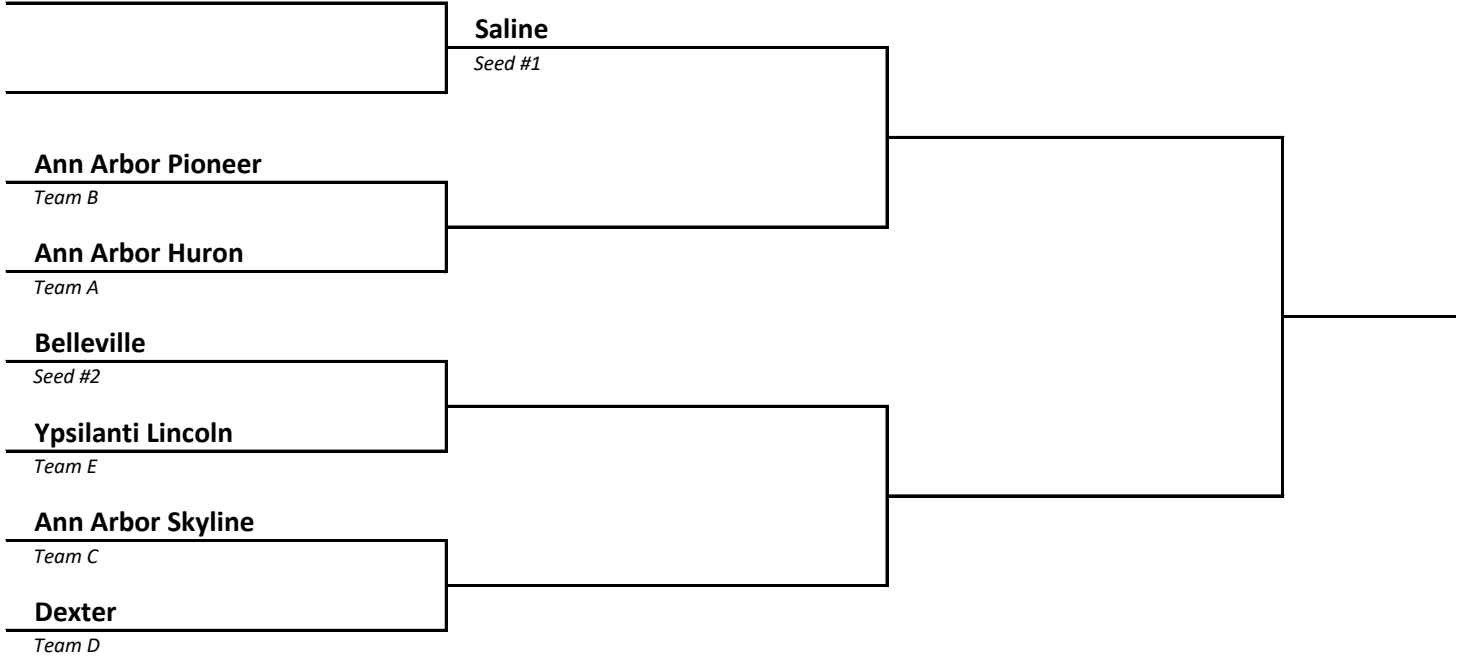

2023 Girls Soccer -- District Brackets -- FINAL 5/14/23

DISTRICT	HOST
7	White Lake Lakeland

DISTRICT	HOST
8	Novi

2023 Girls Soccer -- District Brackets -- FINAL 5/14/23

DISTRICT 9	HOST Ypsilanti Lincoln
-----------------------------	---

DISTRICT 10	HOST Monroe
------------------------------	------------------------------

2023 Girls Soccer -- District Brackets -- FINAL 5/14/23

DISTRICT 11	HOST Salem
------------------------------	-----------------------------