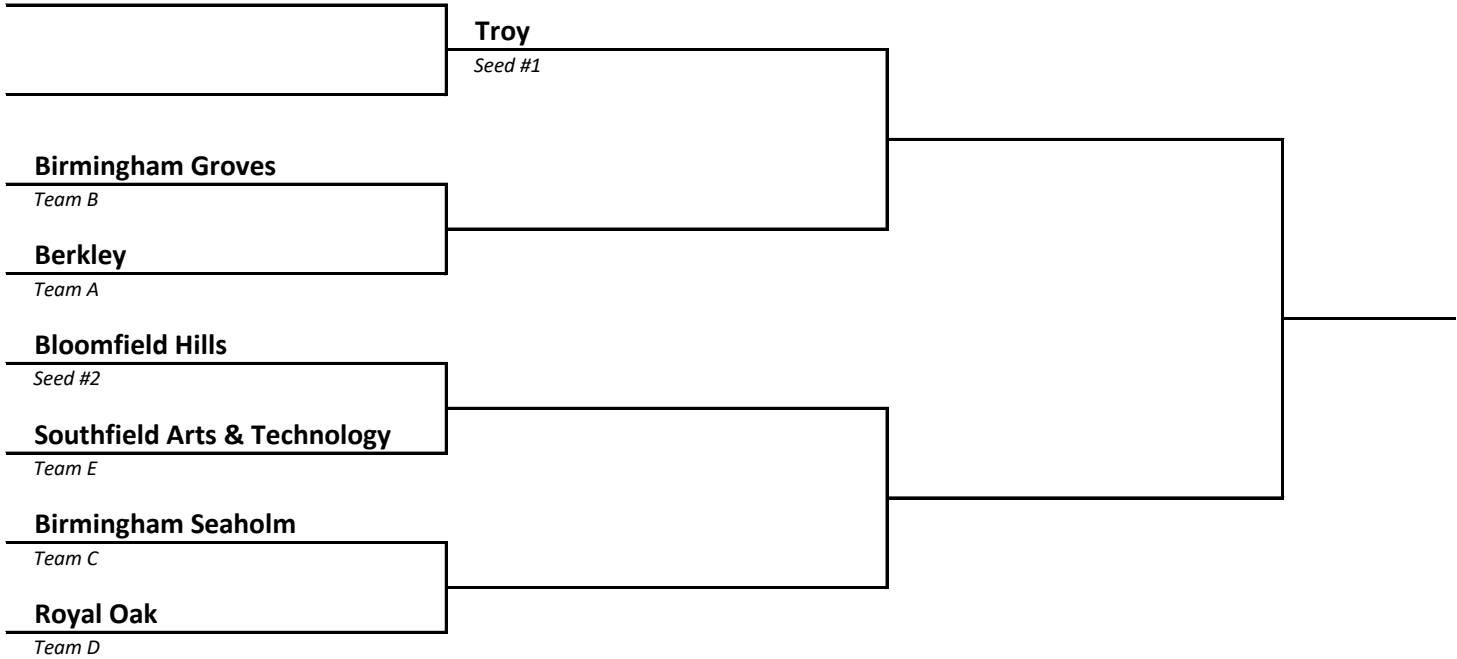

2023 Girls Soccer -- District Brackets -- FINAL 5/14/23

DISTRICT	HOST
7	White Lake Lakeland

DISTRICT	HOST
8	Novi

2023 Girls Soccer -- District Brackets -- FINAL 5/14/23

DISTRICT 9	HOST Ypsilanti Lincoln
-----------------------------	---

DISTRICT 10	HOST Monroe
------------------------------	------------------------------

2023 Girls Soccer -- District Brackets -- FINAL 5/14/23

DISTRICT 11	HOST Salem
------------------------------	-----------------------------

DISTRICT 12	HOST Grosse Pointe South
------------------------------	---

2023 Girls Soccer -- District Brackets -- FINAL 5/14/23

DISTRICT 13	HOST Royal Oak
-----------------------	--------------------------