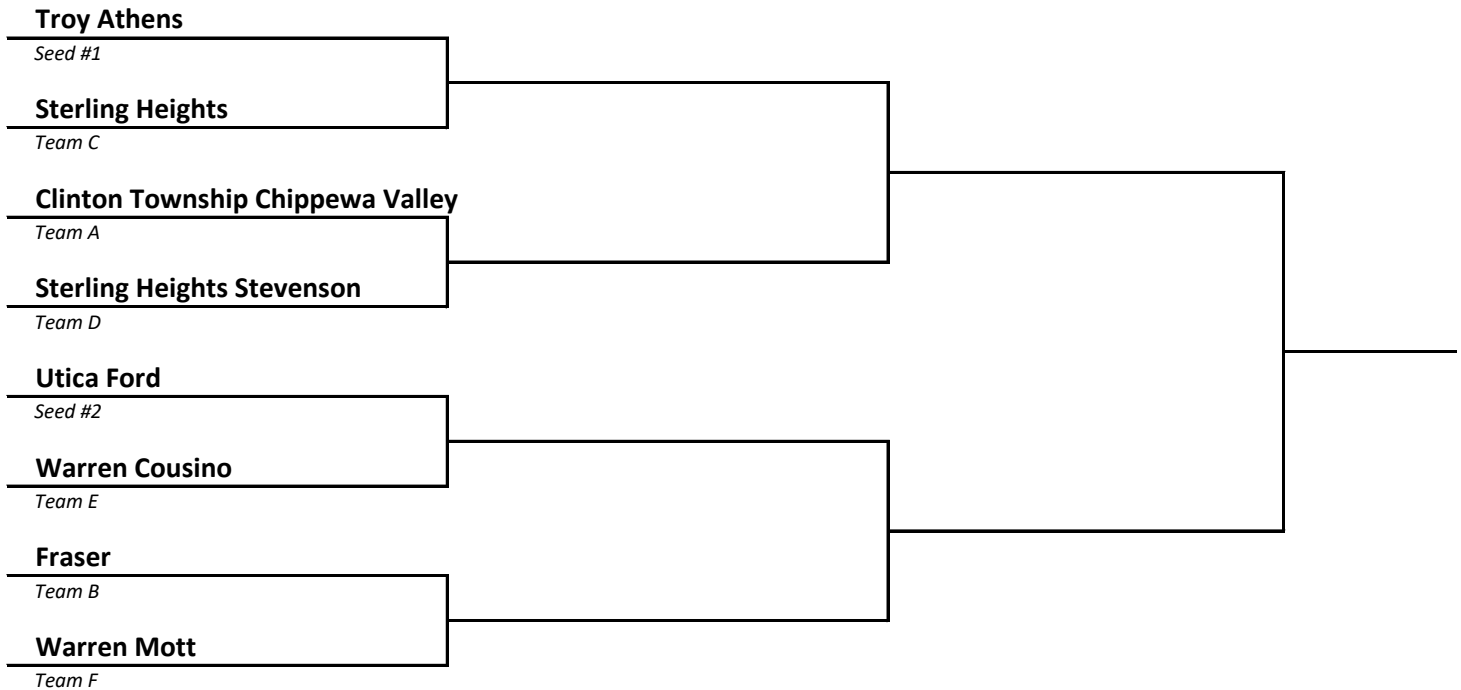

DISTRICT 10	HOST Monroe
------------------------------	------------------------------

2023 Girls Soccer -- District Brackets -- FINAL 5/14/23

DISTRICT 11	HOST Salem
------------------------------	-----------------------------

DISTRICT 12	HOST Grosse Pointe South
------------------------------	---

2023 Girls Soccer -- District Brackets -- FINAL 5/14/23

DISTRICT 13	HOST Royal Oak
-----------------------	--------------------------

DISTRICT 14	HOST Utica
-----------------------	----------------------

2023 Girls Soccer -- District Brackets -- FINAL 5/14/23

DISTRICT	HOST
15	Troy Athens

DISTRICT	HOST
16	New Baltimore Anchor Bay