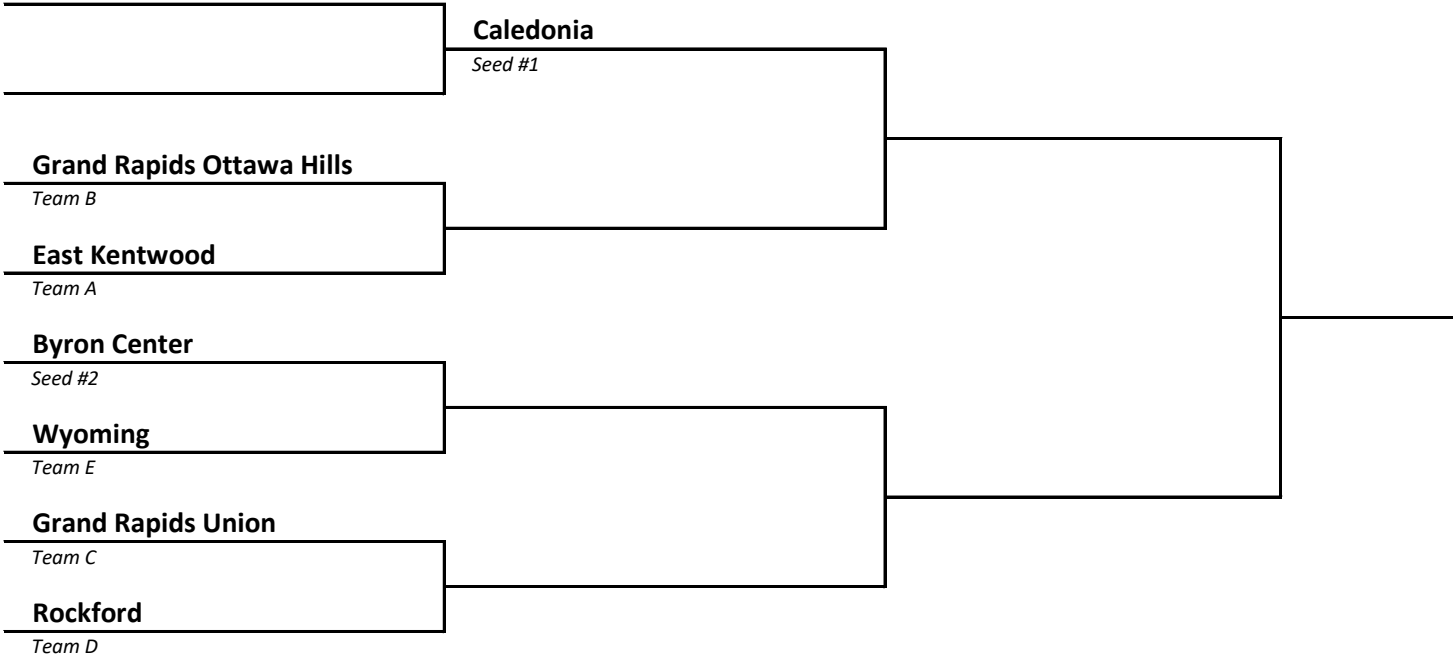

DISTRICT	HOST
2	East Kentwood