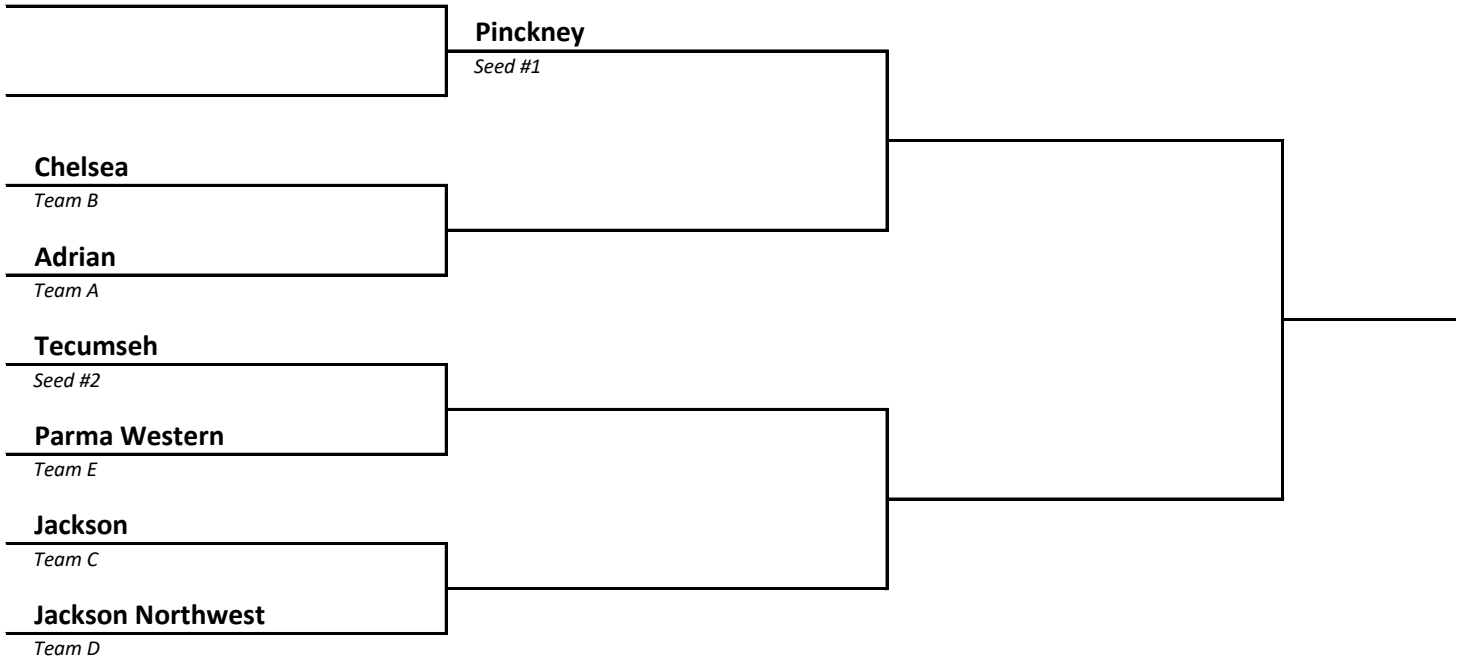

2023 Girls Soccer -- District Brackets -- FINAL 5/14/23

DISTRICT	HOST
17	Stevensville Lakeshore

DISTRICT	HOST
18	Middleville Thornapple Kellogg

2023 Girls Soccer -- District Brackets -- FINAL 5/14/23

DISTRICT 19	HOST Coldwater
------------------------------	---------------------------------

DISTRICT 20	HOST Adrian
------------------------------	------------------------------

2023 Girls Soccer -- District Brackets -- FINAL 5/14/23

DISTRICT	HOST
21	New Boston Huron

DISTRICT	HOST
22	Allen Park