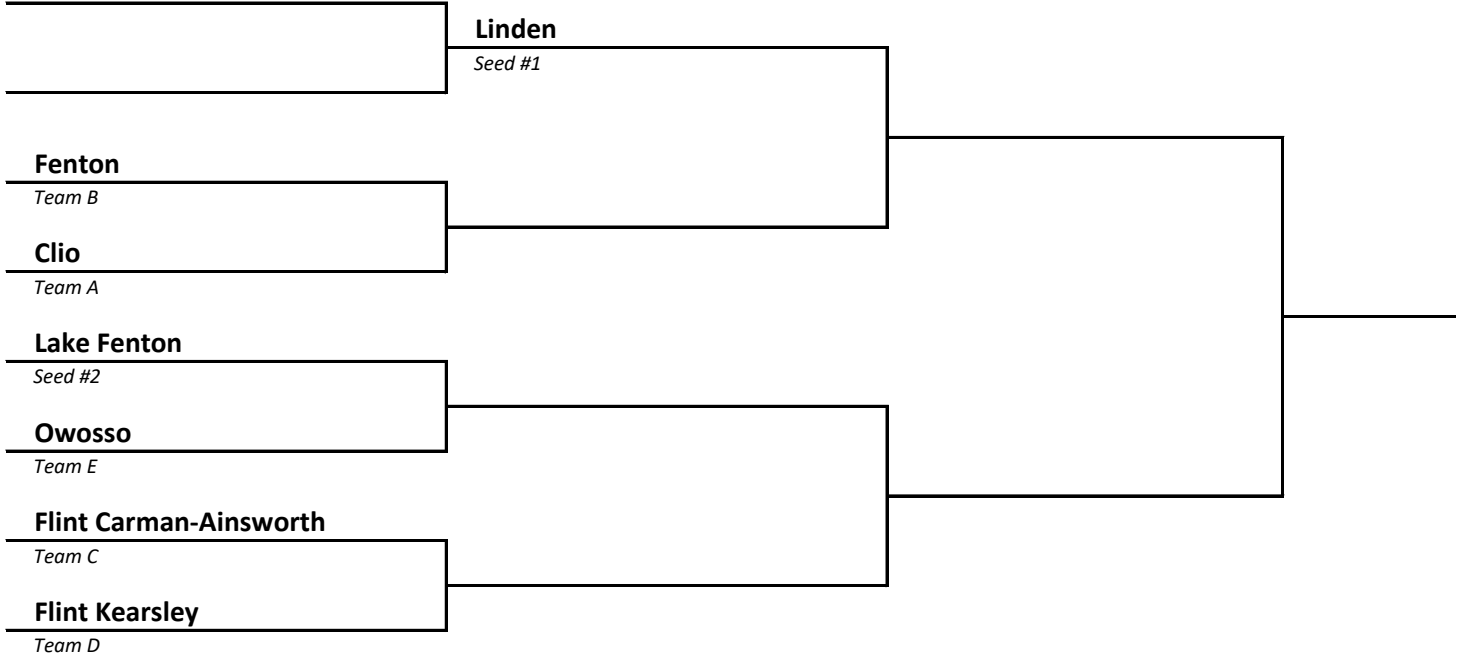

2023 Girls Soccer -- District Brackets -- FINAL 5/14/23

DISTRICT 25	HOST North Branch
-----------------------	-----------------------------

DISTRICT 26	HOST Goodrich
-----------------------	-------------------------

2023 Girls Soccer -- District Brackets -- FINAL 5/14/23

DISTRICT 27	HOST Clio
-----------------------	---------------------

DISTRICT 28	HOST DeWitt
-----------------------	-----------------------

2023 Girls Soccer -- District Brackets -- FINAL 5/14/23