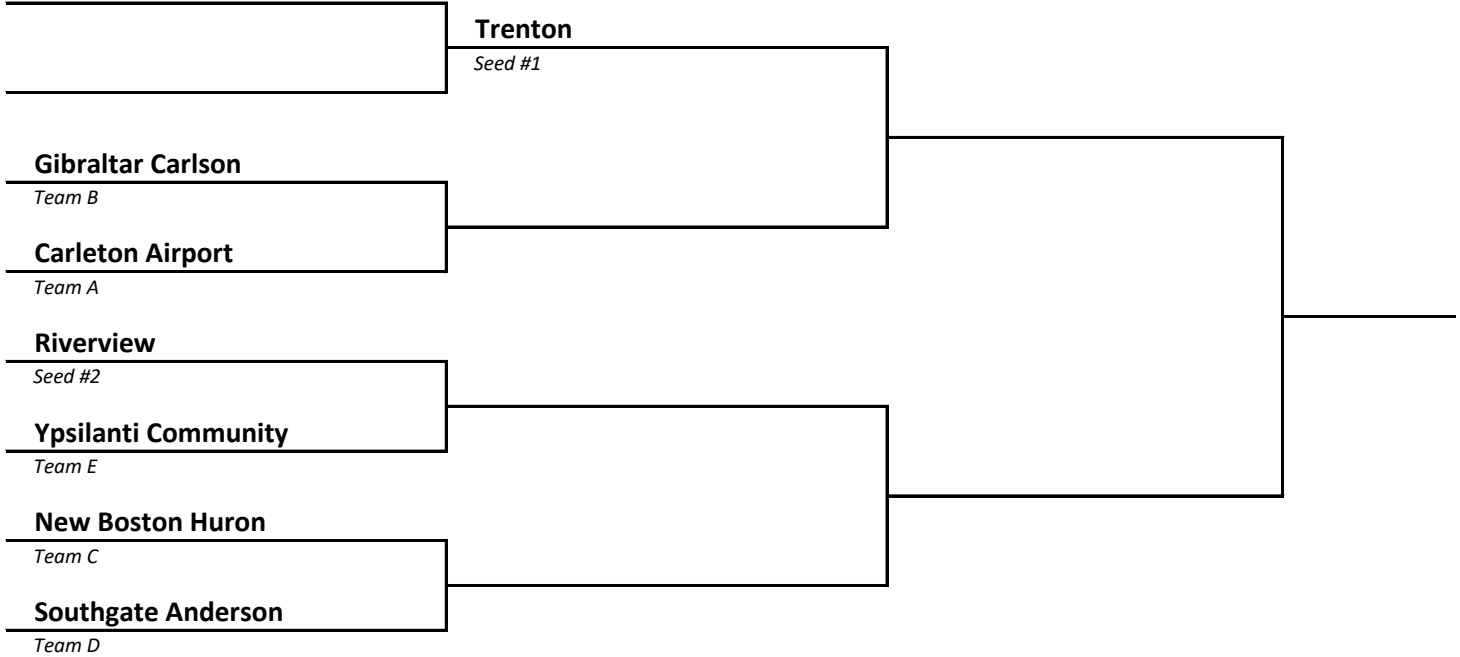

2023 Girls Soccer -- District Brackets -- FINAL 5/14/23

DISTRICT	HOST
17	Stevensville Lakeshore

DISTRICT	HOST
18	Middleville Thornapple Kellogg

2023 Girls Soccer -- District Brackets -- FINAL 5/14/23

DISTRICT 19	HOST Coldwater
------------------------------	---------------------------------

DISTRICT 20	HOST Adrian
------------------------------	------------------------------

2023 Girls Soccer -- District Brackets -- FINAL 5/14/23

DISTRICT	HOST
21	New Boston Huron

DISTRICT	HOST
22	Allen Park