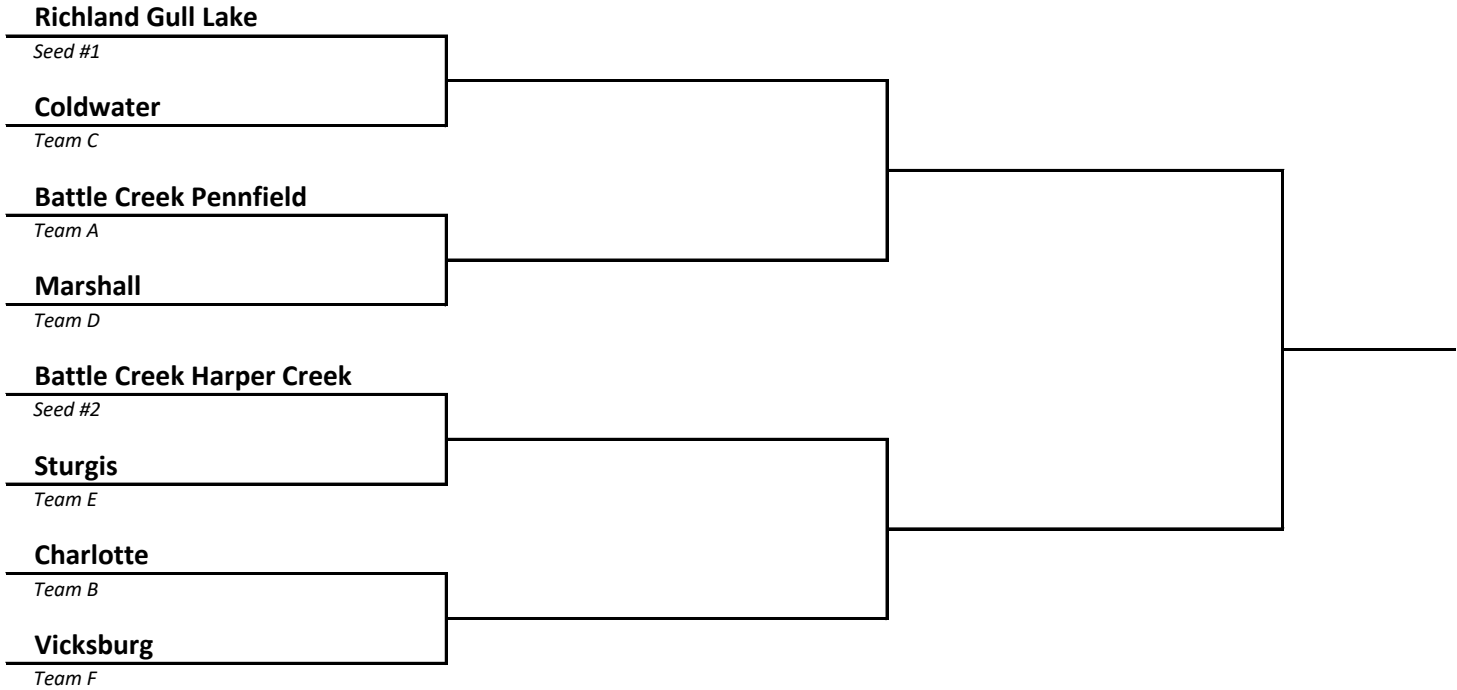

2023 Girls Soccer -- District Brackets -- FINAL 5/14/23

DISTRICT	HOST
17	Stevensville Lakeshore

DISTRICT	HOST
18	Middleville Thornapple Kellogg

2023 Girls Soccer -- District Brackets -- FINAL 5/14/23

DISTRICT 19	HOST Coldwater
------------------------------	---------------------------------

DISTRICT 20	HOST Adrian
------------------------------	------------------------------

2023 Girls Soccer -- District Brackets -- FINAL 5/14/23

DISTRICT	HOST
21	New Boston Huron

DISTRICT	HOST
22	Allen Park