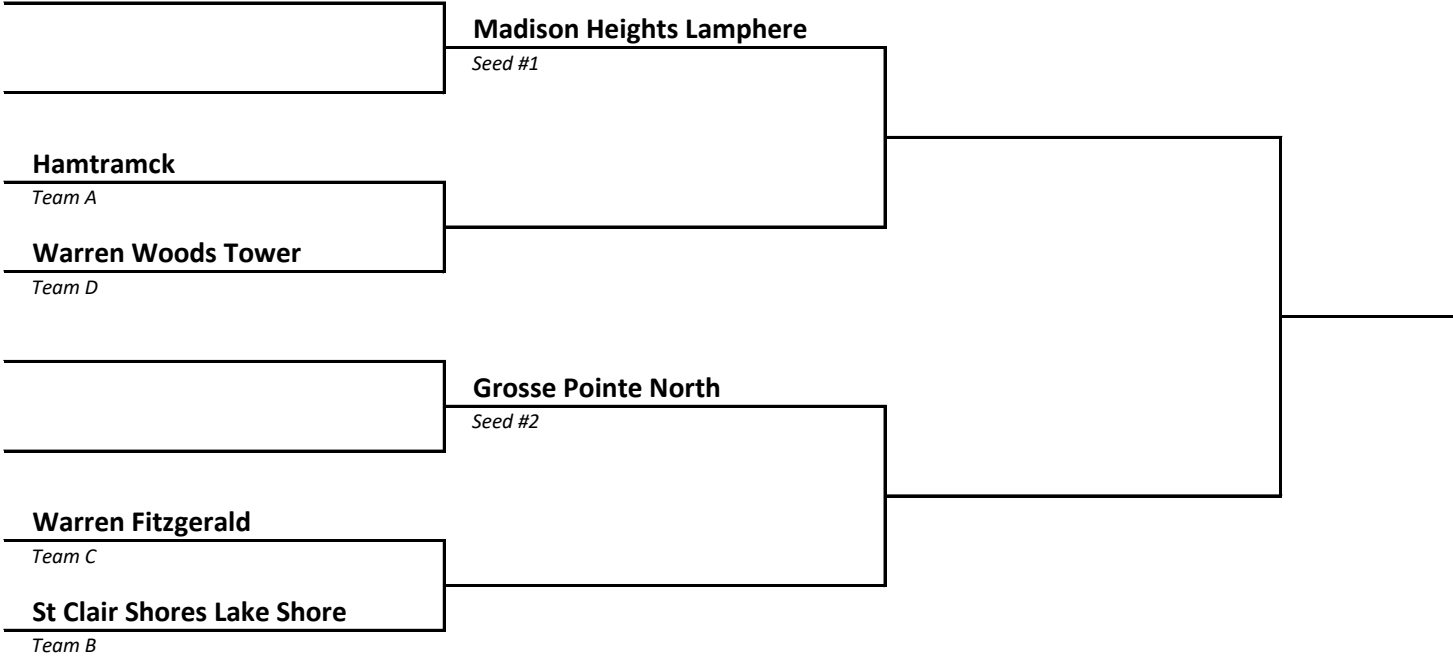

2023 Girls Soccer -- District Brackets -- FINAL 5/14/23

DISTRICT	HOST
17	Stevensville Lakeshore

DISTRICT	HOST
18	Middleville Thornapple Kellogg

2023 Girls Soccer -- District Brackets -- FINAL 5/14/23

DISTRICT 19	HOST Coldwater
------------------------------	---------------------------------

DISTRICT 20	HOST Adrian
------------------------------	------------------------------

2023 Girls Soccer -- District Brackets -- FINAL 5/14/23

DISTRICT	HOST
21	New Boston Huron

DISTRICT	HOST
22	Allen Park

2023 Girls Soccer -- District Brackets -- FINAL 5/14/23

DISTRICT 23	HOST St Clair Shores Lake Shore
------------------------------	--

DISTRICT 24	HOST Bloomfield Hills Cranbrook Kingswood
------------------------------	--