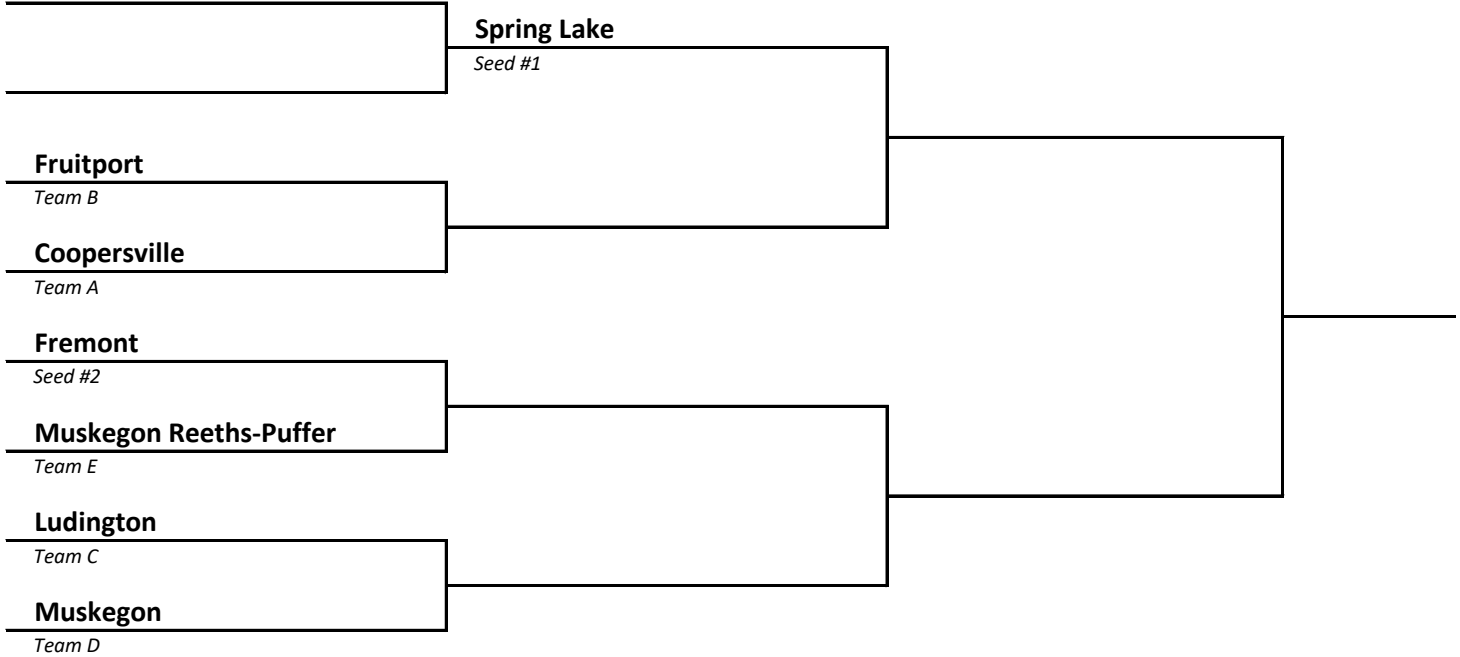

2023 Girls Soccer -- District Brackets -- FINAL 5/14/23

DISTRICT 27	HOST Clio
-----------------------	---------------------

DISTRICT 28	HOST DeWitt
-----------------------	-----------------------

2023 Girls Soccer -- District Brackets -- FINAL 5/14/23

DISTRICT	HOST
29	Grand Rapids Forest Hills Northern

DISTRICT	HOST
30	Allendale

2023 Girls Soccer -- District Brackets -- FINAL 5/14/23

DISTRICT 31	HOST Fruitport
-----------------------	--------------------------