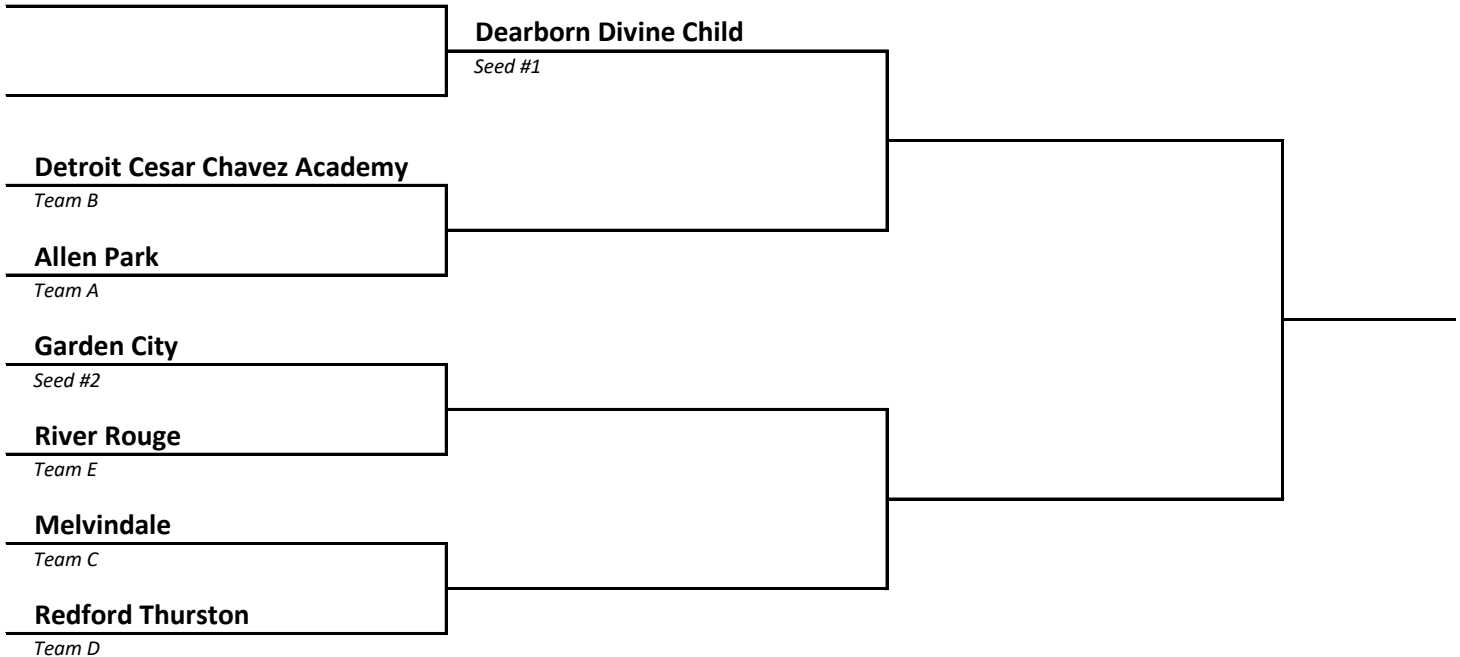

DISTRICT 20	HOST Adrian
------------------------------	------------------------------

2023 Girls Soccer -- District Brackets -- FINAL 5/14/23

DISTRICT	HOST
21	New Boston Huron

DISTRICT	HOST
22	Allen Park

2023 Girls Soccer -- District Brackets -- FINAL 5/14/23

DISTRICT 23	HOST St Clair Shores Lake Shore
------------------------------	--

DISTRICT 24	HOST Bloomfield Hills Cranbrook Kingswood
------------------------------	--