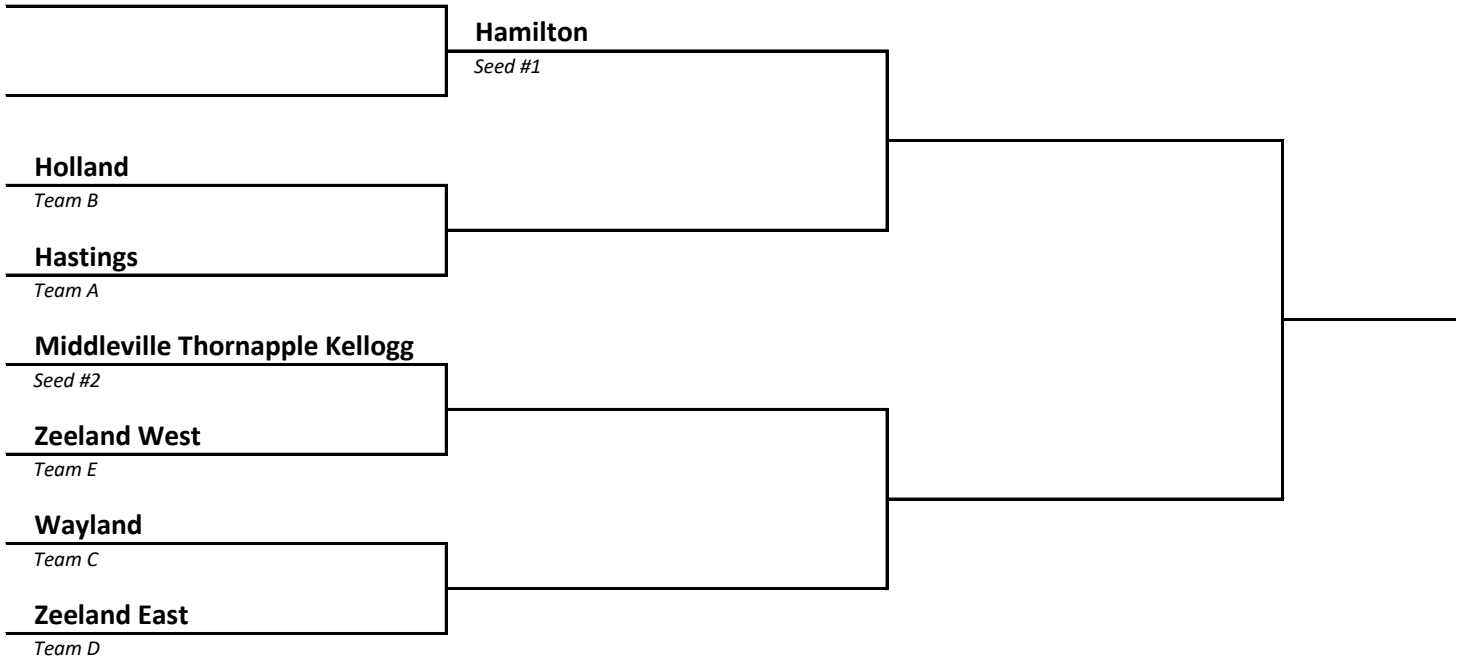

DISTRICT	HOST
18	Middleville Thornapple Kellogg