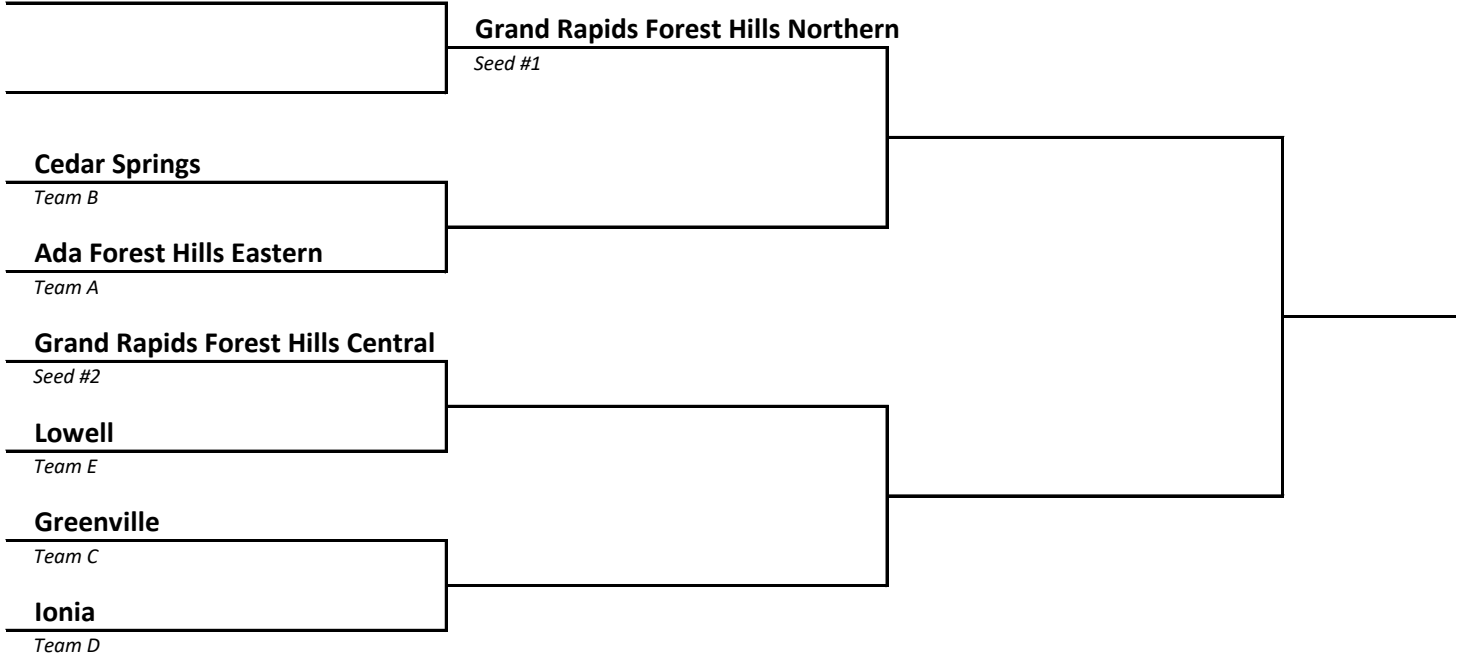

2023 Girls Soccer -- District Brackets -- FINAL 5/14/23

DISTRICT 23	HOST St Clair Shores Lake Shore
------------------------------	--

DISTRICT 24	HOST Bloomfield Hills Cranbrook Kingswood
------------------------------	--

2023 Girls Soccer -- District Brackets -- FINAL 5/14/23

DISTRICT 27	HOST Clio
-----------------------	---------------------

DISTRICT 28	HOST DeWitt
-----------------------	-----------------------

2023 Girls Soccer -- District Brackets -- FINAL 5/14/23

DISTRICT	HOST
29	Grand Rapids Forest Hills Northern

DISTRICT	HOST
30	Allendale

2023 Girls Soccer -- District Brackets -- FINAL 5/14/23

DISTRICT 31	HOST Fruitport
-----------------------	--------------------------