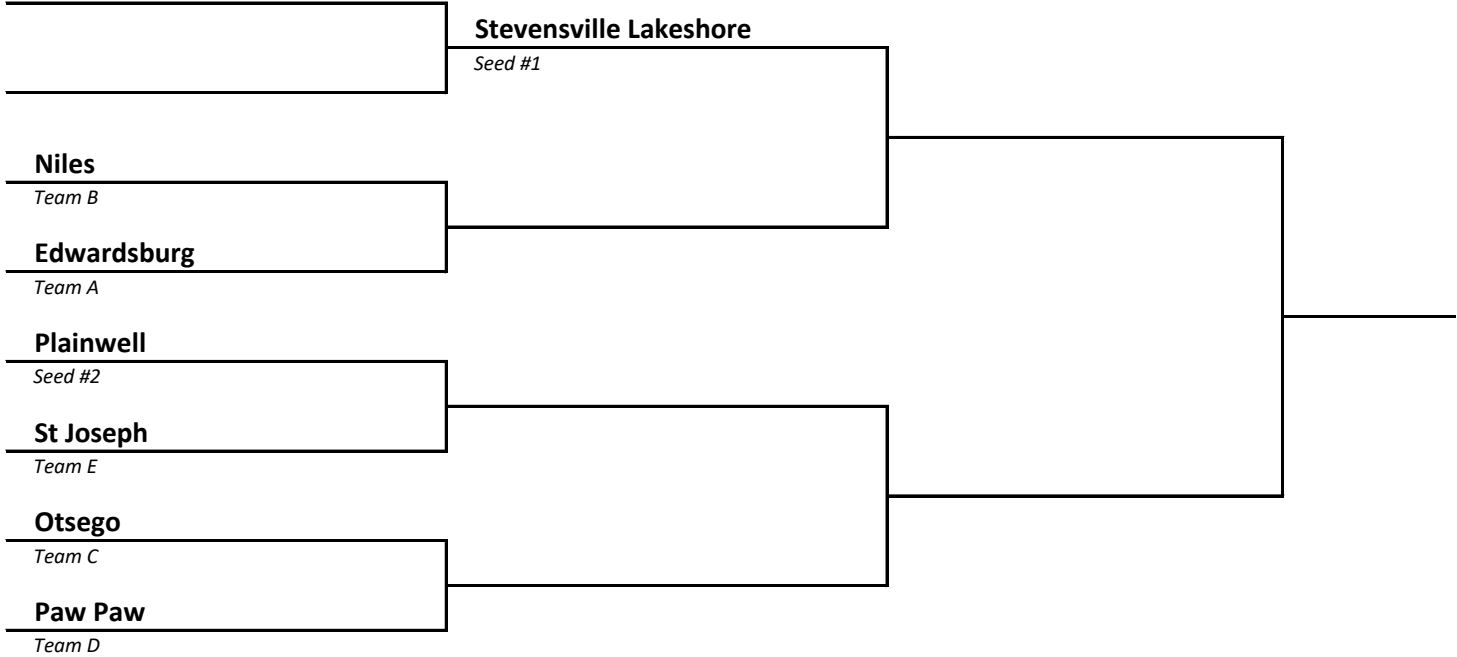

2023 Girls Soccer -- District Brackets -- FINAL 5/14/23

DISTRICT	HOST
17	Stevensville Lakeshore