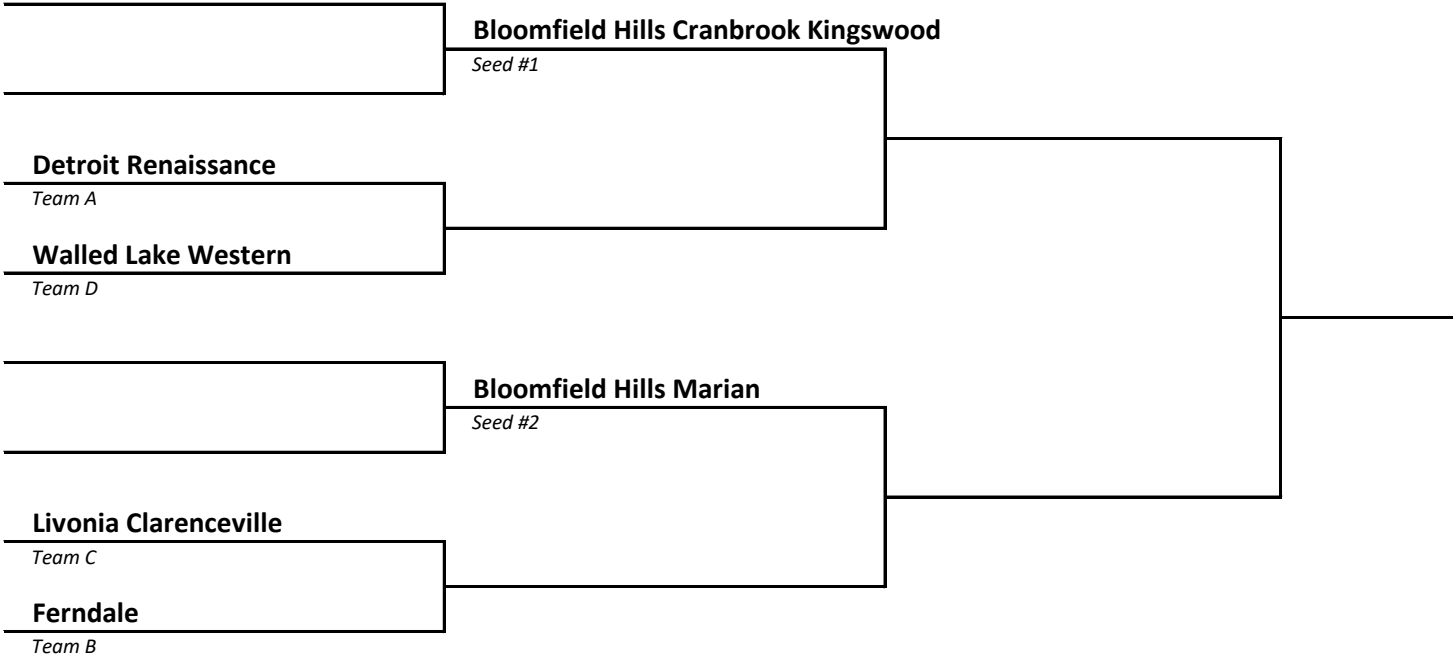

2023 Girls Soccer -- District Brackets -- FINAL 5/14/23

DISTRICT	HOST
17	Stevensville Lakeshore

DISTRICT	HOST
18	Middleville Thornapple Kellogg

2023 Girls Soccer -- District Brackets -- FINAL 5/14/23

DISTRICT 19	HOST Coldwater
------------------------------	---------------------------------

DISTRICT 20	HOST Adrian
------------------------------	------------------------------

2023 Girls Soccer -- District Brackets -- FINAL 5/14/23

DISTRICT	HOST
21	New Boston Huron

DISTRICT	HOST
22	Allen Park

2023 Girls Soccer -- District Brackets -- FINAL 5/14/23

DISTRICT 23	HOST St Clair Shores Lake Shore
------------------------------	--

DISTRICT 24	HOST Bloomfield Hills Cranbrook Kingswood
------------------------------	--