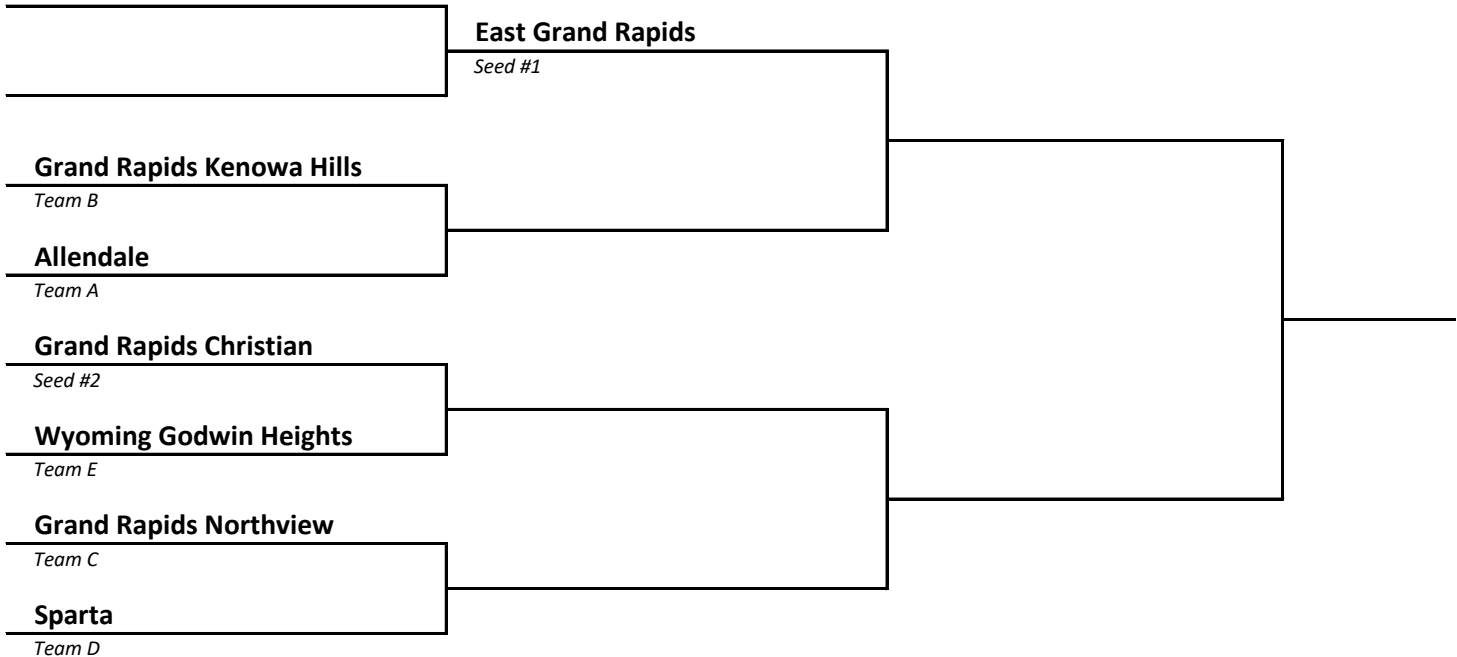

2023 Girls Soccer -- District Brackets -- FINAL 5/14/23

DISTRICT 27	HOST Clio
-----------------------	---------------------

DISTRICT 28	HOST DeWitt
-----------------------	-----------------------

2023 Girls Soccer -- District Brackets -- FINAL 5/14/23

DISTRICT	HOST
29	Grand Rapids Forest Hills Northern

DISTRICT	HOST
30	Allendale

2023 Girls Soccer -- District Brackets -- FINAL 5/14/23

DISTRICT 31	HOST Fruitport
-----------------------	--------------------------