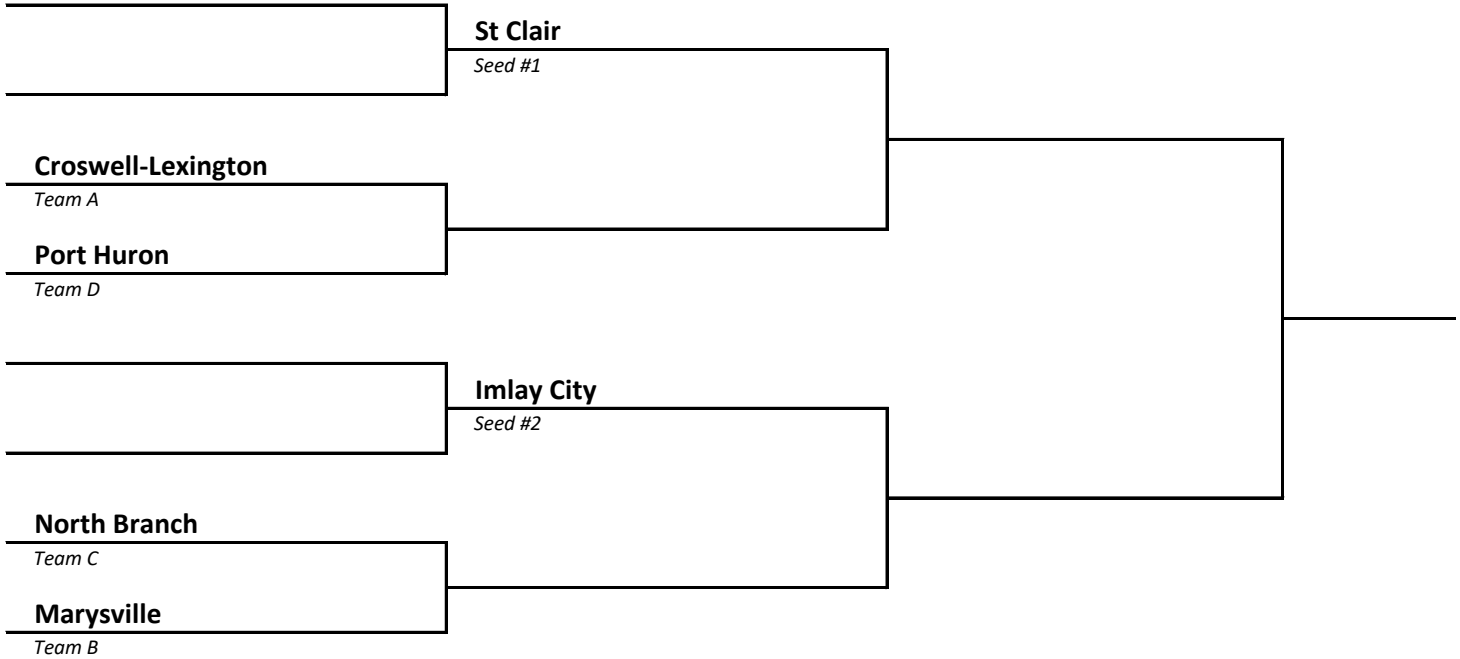

DISTRICT 20	HOST Adrian
------------------------------	------------------------------

2023 Girls Soccer -- District Brackets -- FINAL 5/14/23

DISTRICT	HOST
21	New Boston Huron

DISTRICT	HOST
22	Allen Park

2023 Girls Soccer -- District Brackets -- FINAL 5/14/23

DISTRICT 23	HOST St Clair Shores Lake Shore
------------------------------	--

DISTRICT 24	HOST Bloomfield Hills Cranbrook Kingswood
------------------------------	--

2023 Girls Soccer -- District Brackets -- FINAL 5/14/23

DISTRICT 25	HOST North Branch
-----------------------	-----------------------------

DISTRICT 26	HOST Goodrich
-----------------------	-------------------------