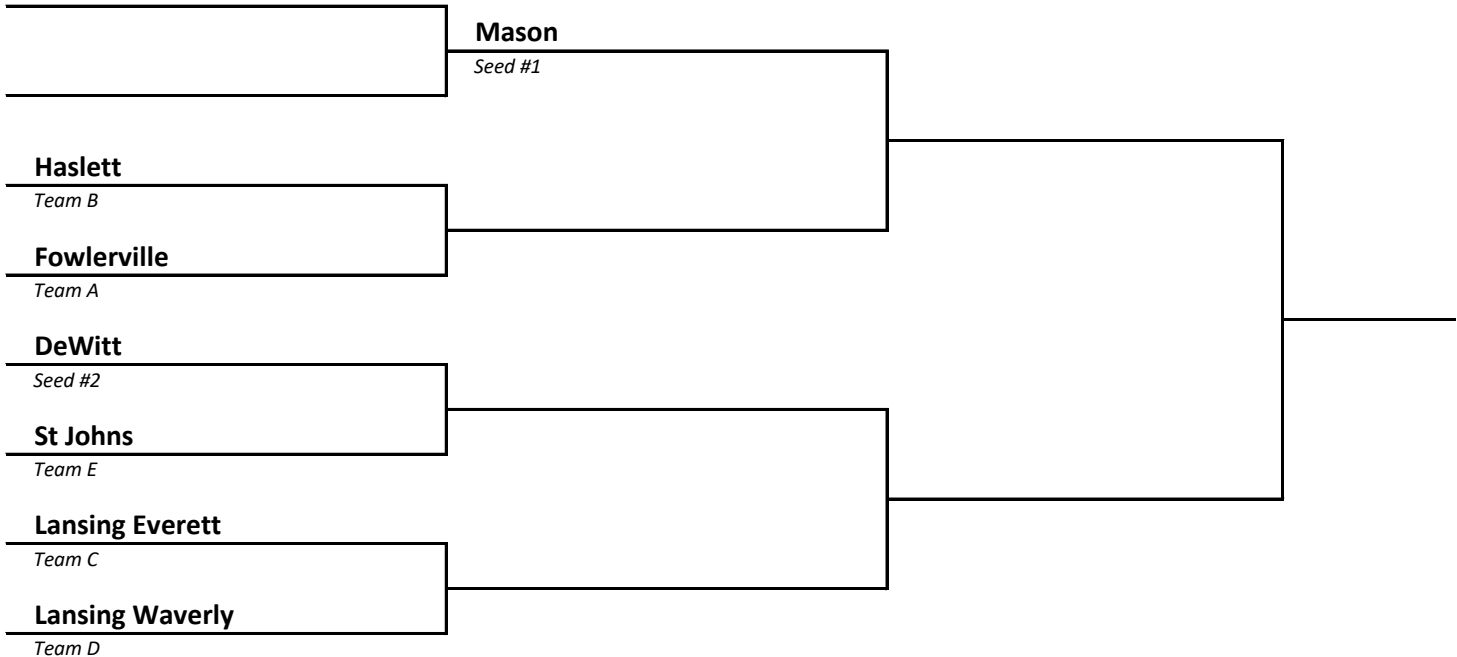

2023 Girls Soccer -- District Brackets -- FINAL 5/14/23

DISTRICT 23	HOST St Clair Shores Lake Shore
------------------------------	--

DISTRICT 24	HOST Bloomfield Hills Cranbrook Kingswood
------------------------------	--

2023 Girls Soccer -- District Brackets -- FINAL 5/14/23

DISTRICT 25	HOST North Branch
-----------------------	-----------------------------

DISTRICT 26	HOST Goodrich
-----------------------	-------------------------

2023 Girls Soccer -- District Brackets -- FINAL 5/14/23

DISTRICT 27	HOST Clio
-----------------------	---------------------

DISTRICT 28	HOST DeWitt
-----------------------	-----------------------

2023 Girls Soccer -- District Brackets -- FINAL 5/14/23