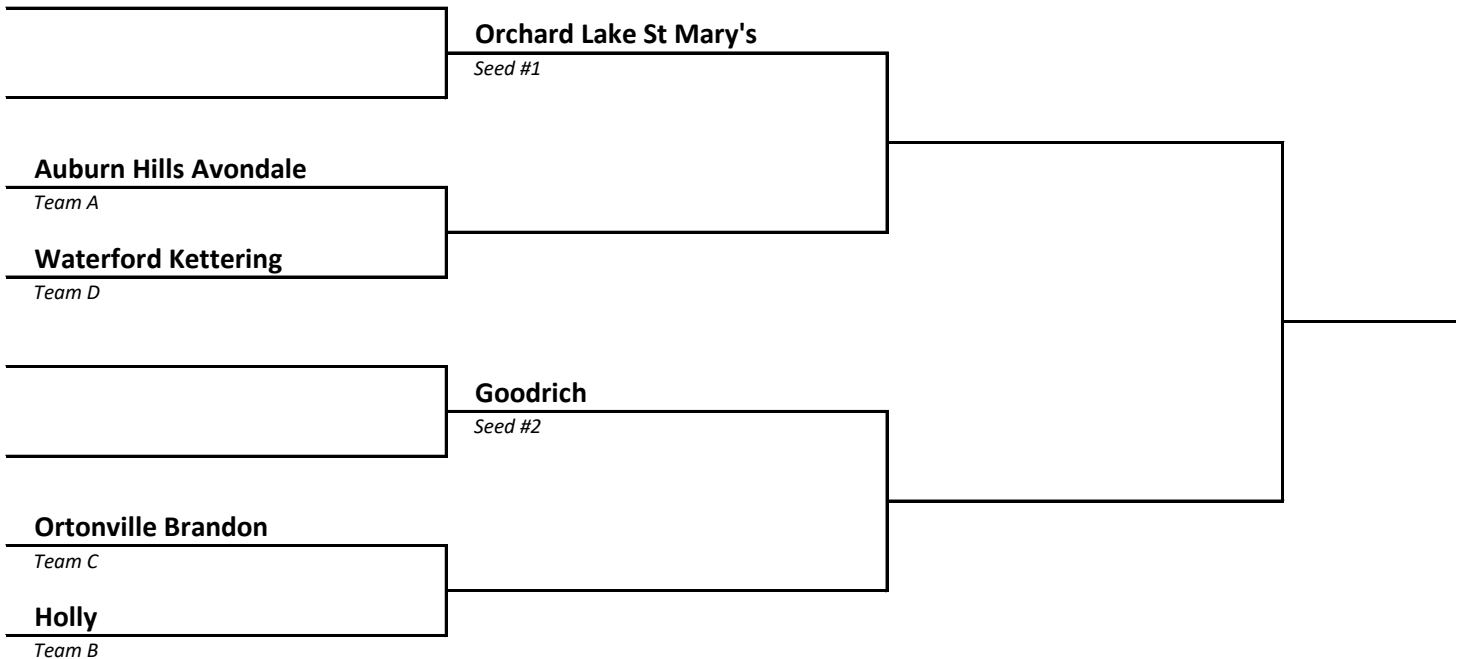

2023 Girls Soccer -- District Brackets -- FINAL 5/14/23

DISTRICT 23	HOST St Clair Shores Lake Shore
------------------------------	--

DISTRICT 24	HOST Bloomfield Hills Cranbrook Kingswood
------------------------------	--

2023 Girls Soccer -- District Brackets -- FINAL 5/14/23

DISTRICT 25	HOST North Branch
-----------------------	-----------------------------

DISTRICT 26	HOST Goodrich
-----------------------	-------------------------