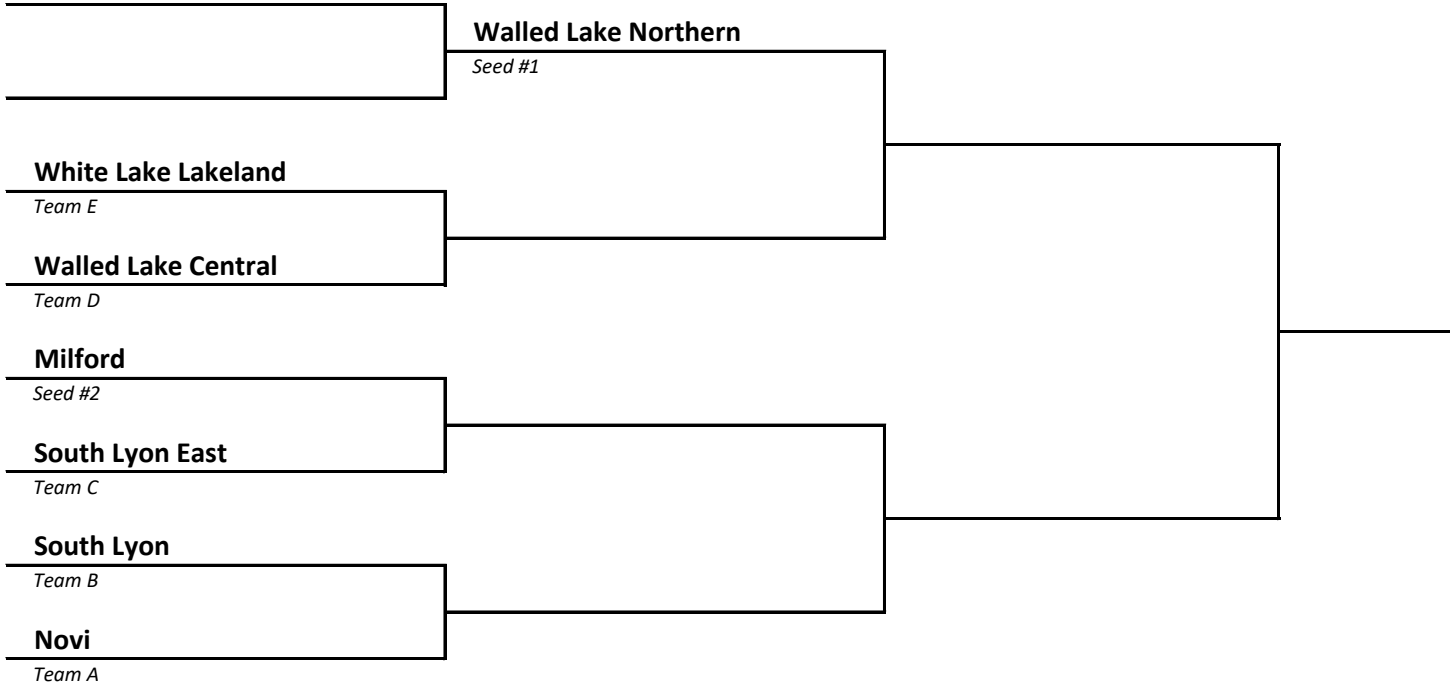

2024 Girls Soccer -- District Brackets -- FINAL 5/12/24

DISTRICT 7	HOST Novi