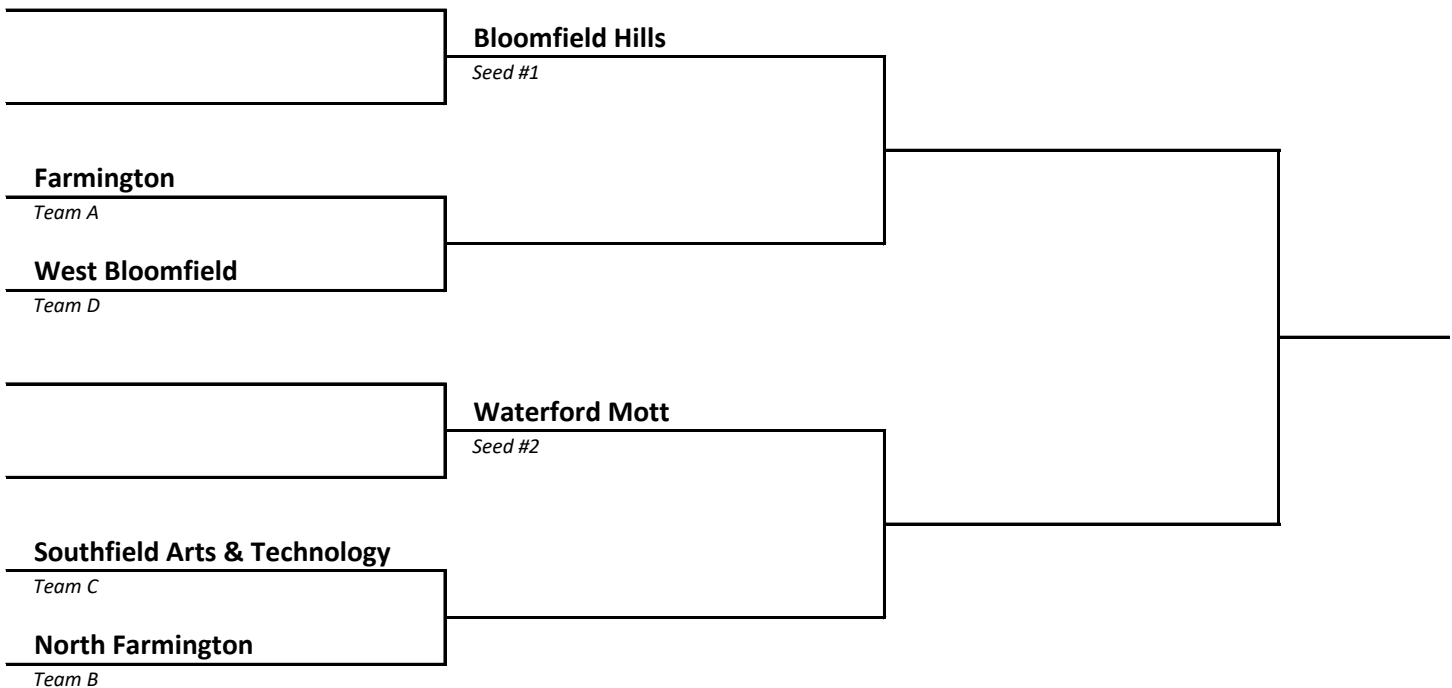

DISTRICT 8	HOST Waterford Mott