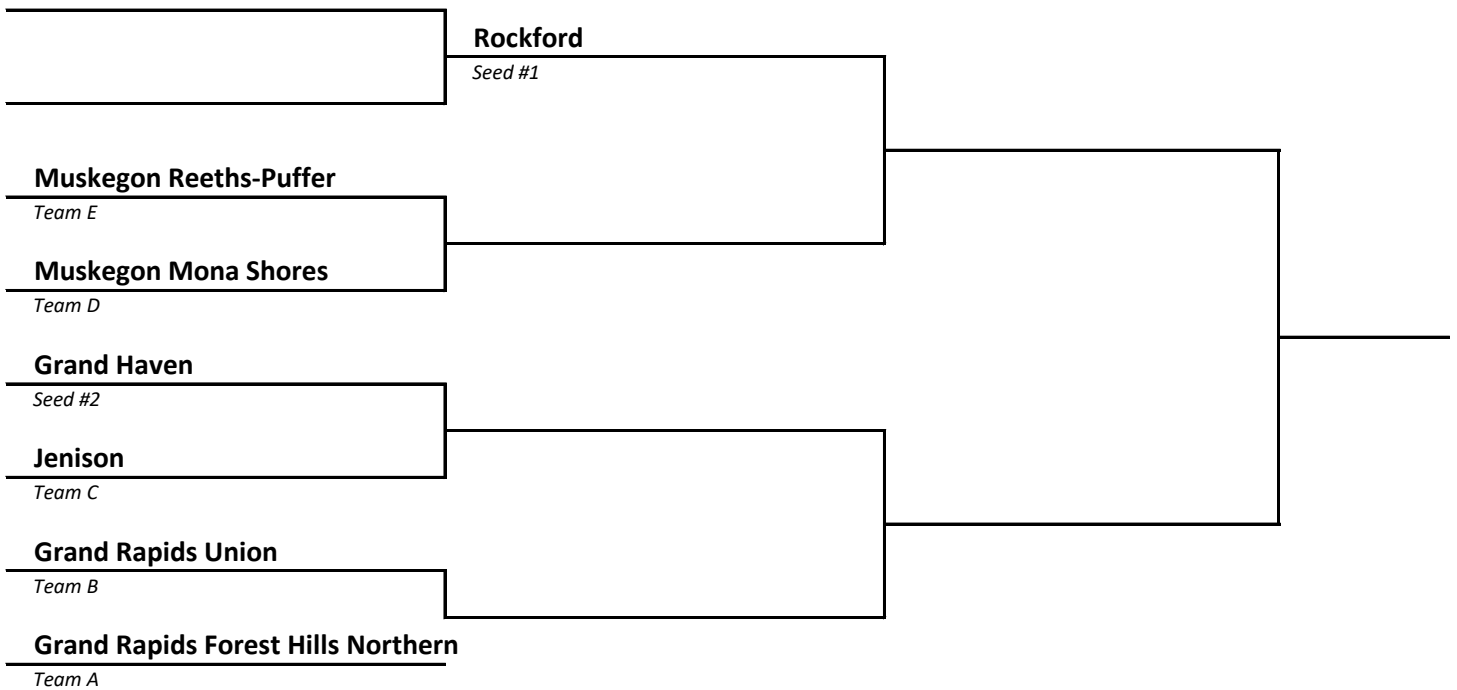

DISTRICT	HOST
2	Jenison