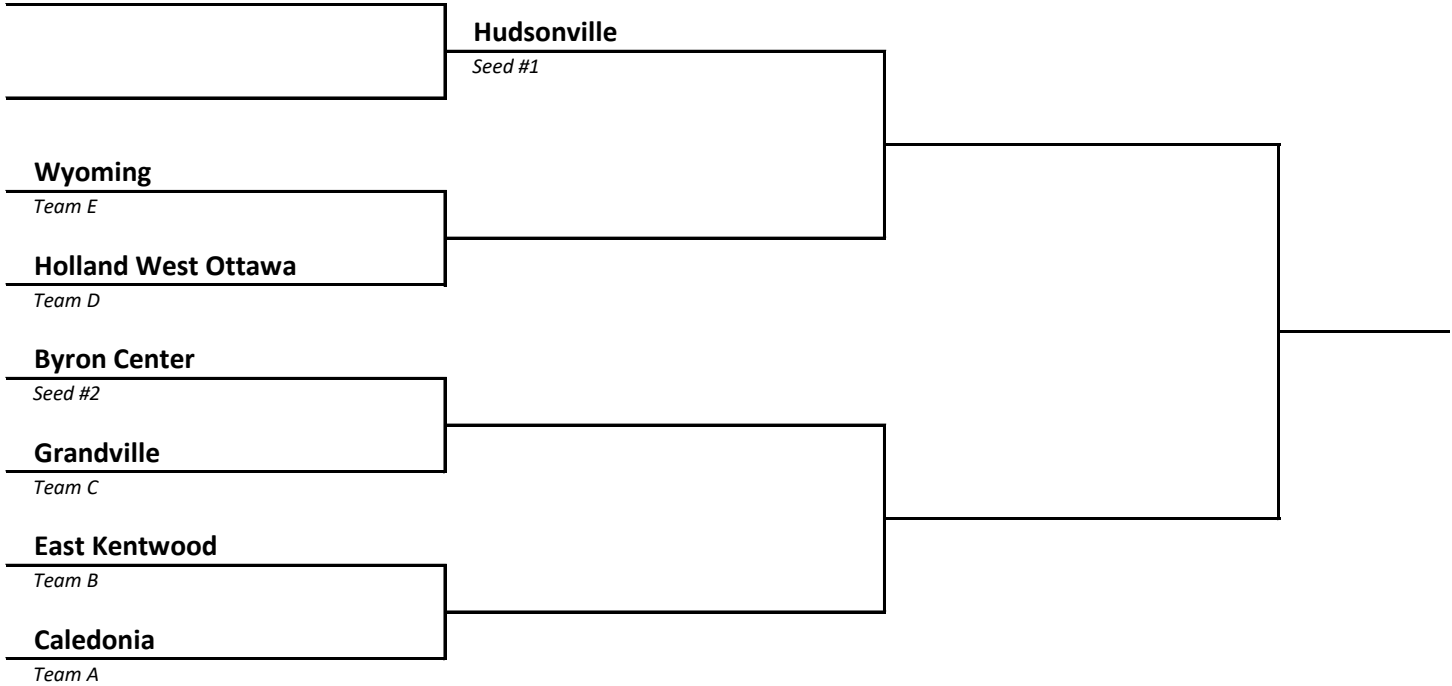

2024 Girls Soccer -- District Brackets -- FINAL 5/12/24

DISTRICT 3	HOST Holland West Ottawa