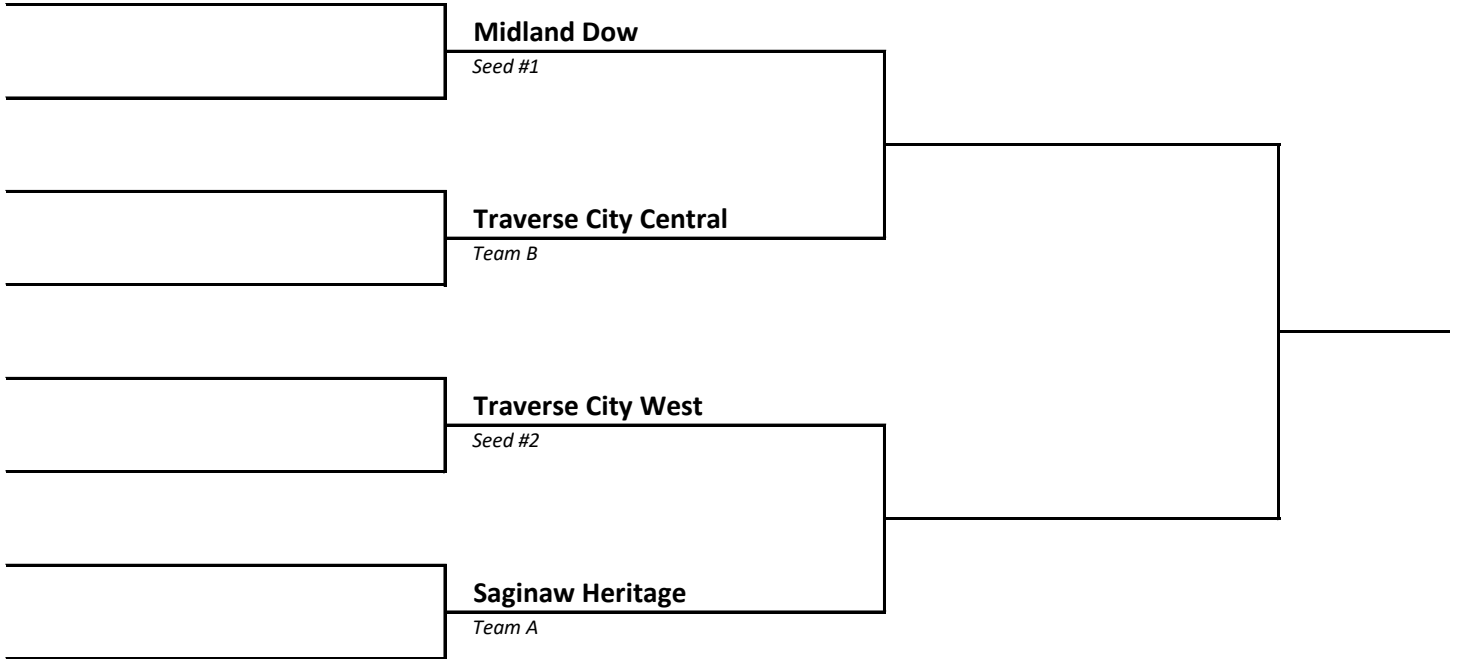

2024 Girls Soccer -- District Brackets -- FINAL 5/12/24

DISTRICT	HOST
1	MHSAA D1 Top Line Host