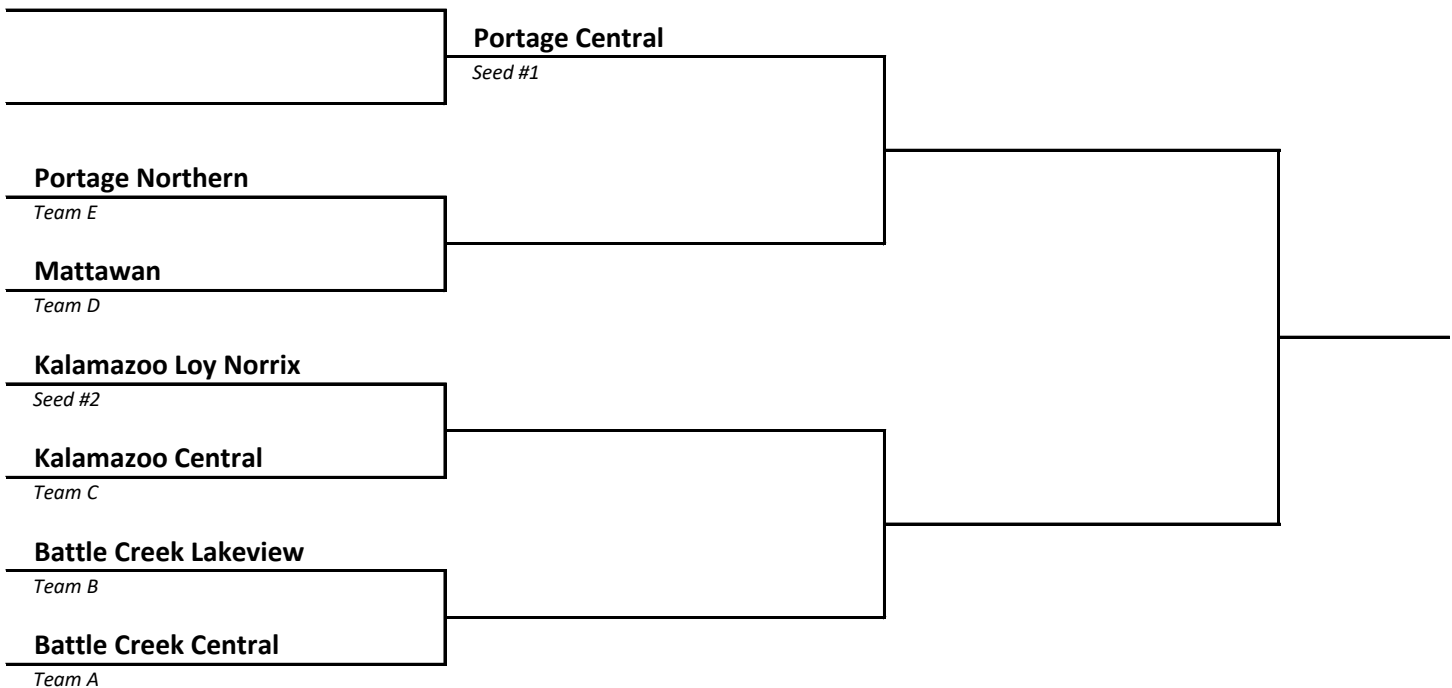

# 2024 Girls Soccer -- District Brackets -- FINAL 5/12/24

DISTRICT	HOST
1	MHSAA D1 Top Line Host

DISTRICT	HOST
2	Jenison

# 2024 Girls Soccer -- District Brackets -- FINAL 5/12/24

<b>DISTRICT</b> <b>3</b>	<b>HOST</b> <b>Holland West Ottawa</b>
-----------------------------	---

<b>DISTRICT</b> <b>4</b>	<b>HOST</b> <b>Portage Central</b>
-----------------------------	---------------------------------------