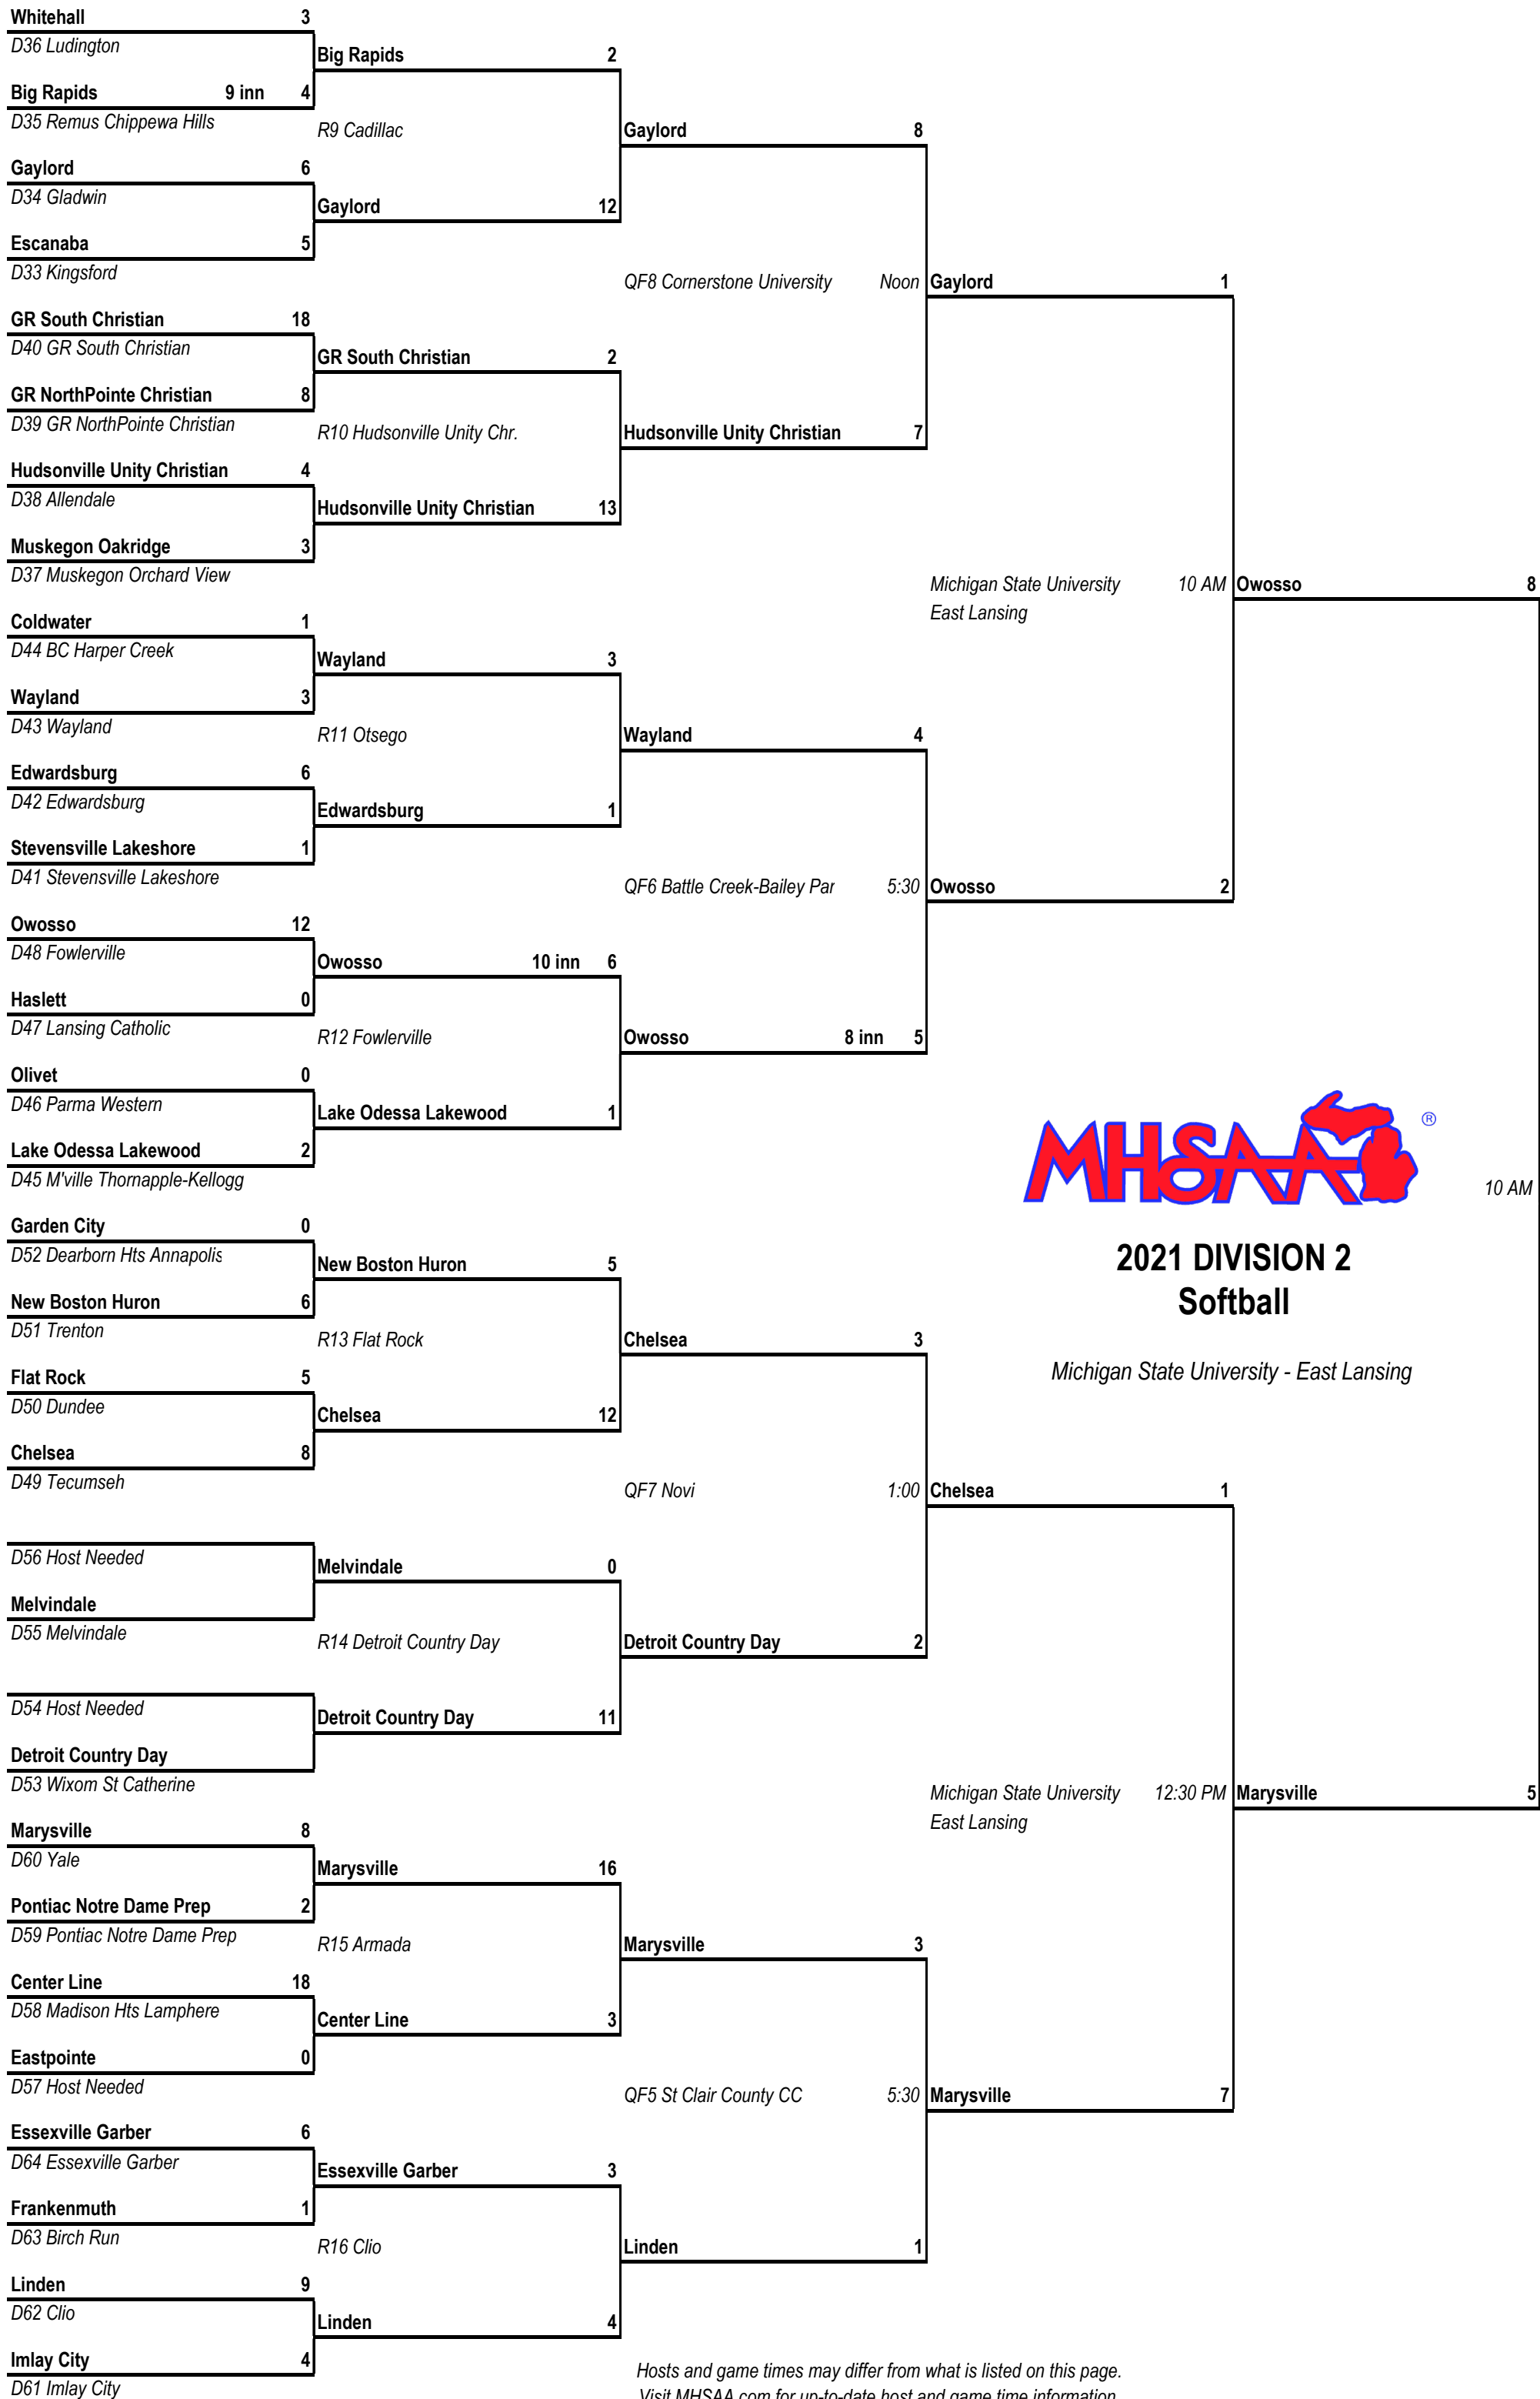

REGIONAL SEMIFINAL
June 12, 2021

REGIONAL FINAL
June 12, 2021

QUARTERFINAL
June 15, 2021

SEMIFINAL
June 17, 2021

MHSAA FINAL
June 19, 2020

CHAMPION

2021 DIVISION 2
Softball

Michigan State University - East Lansing