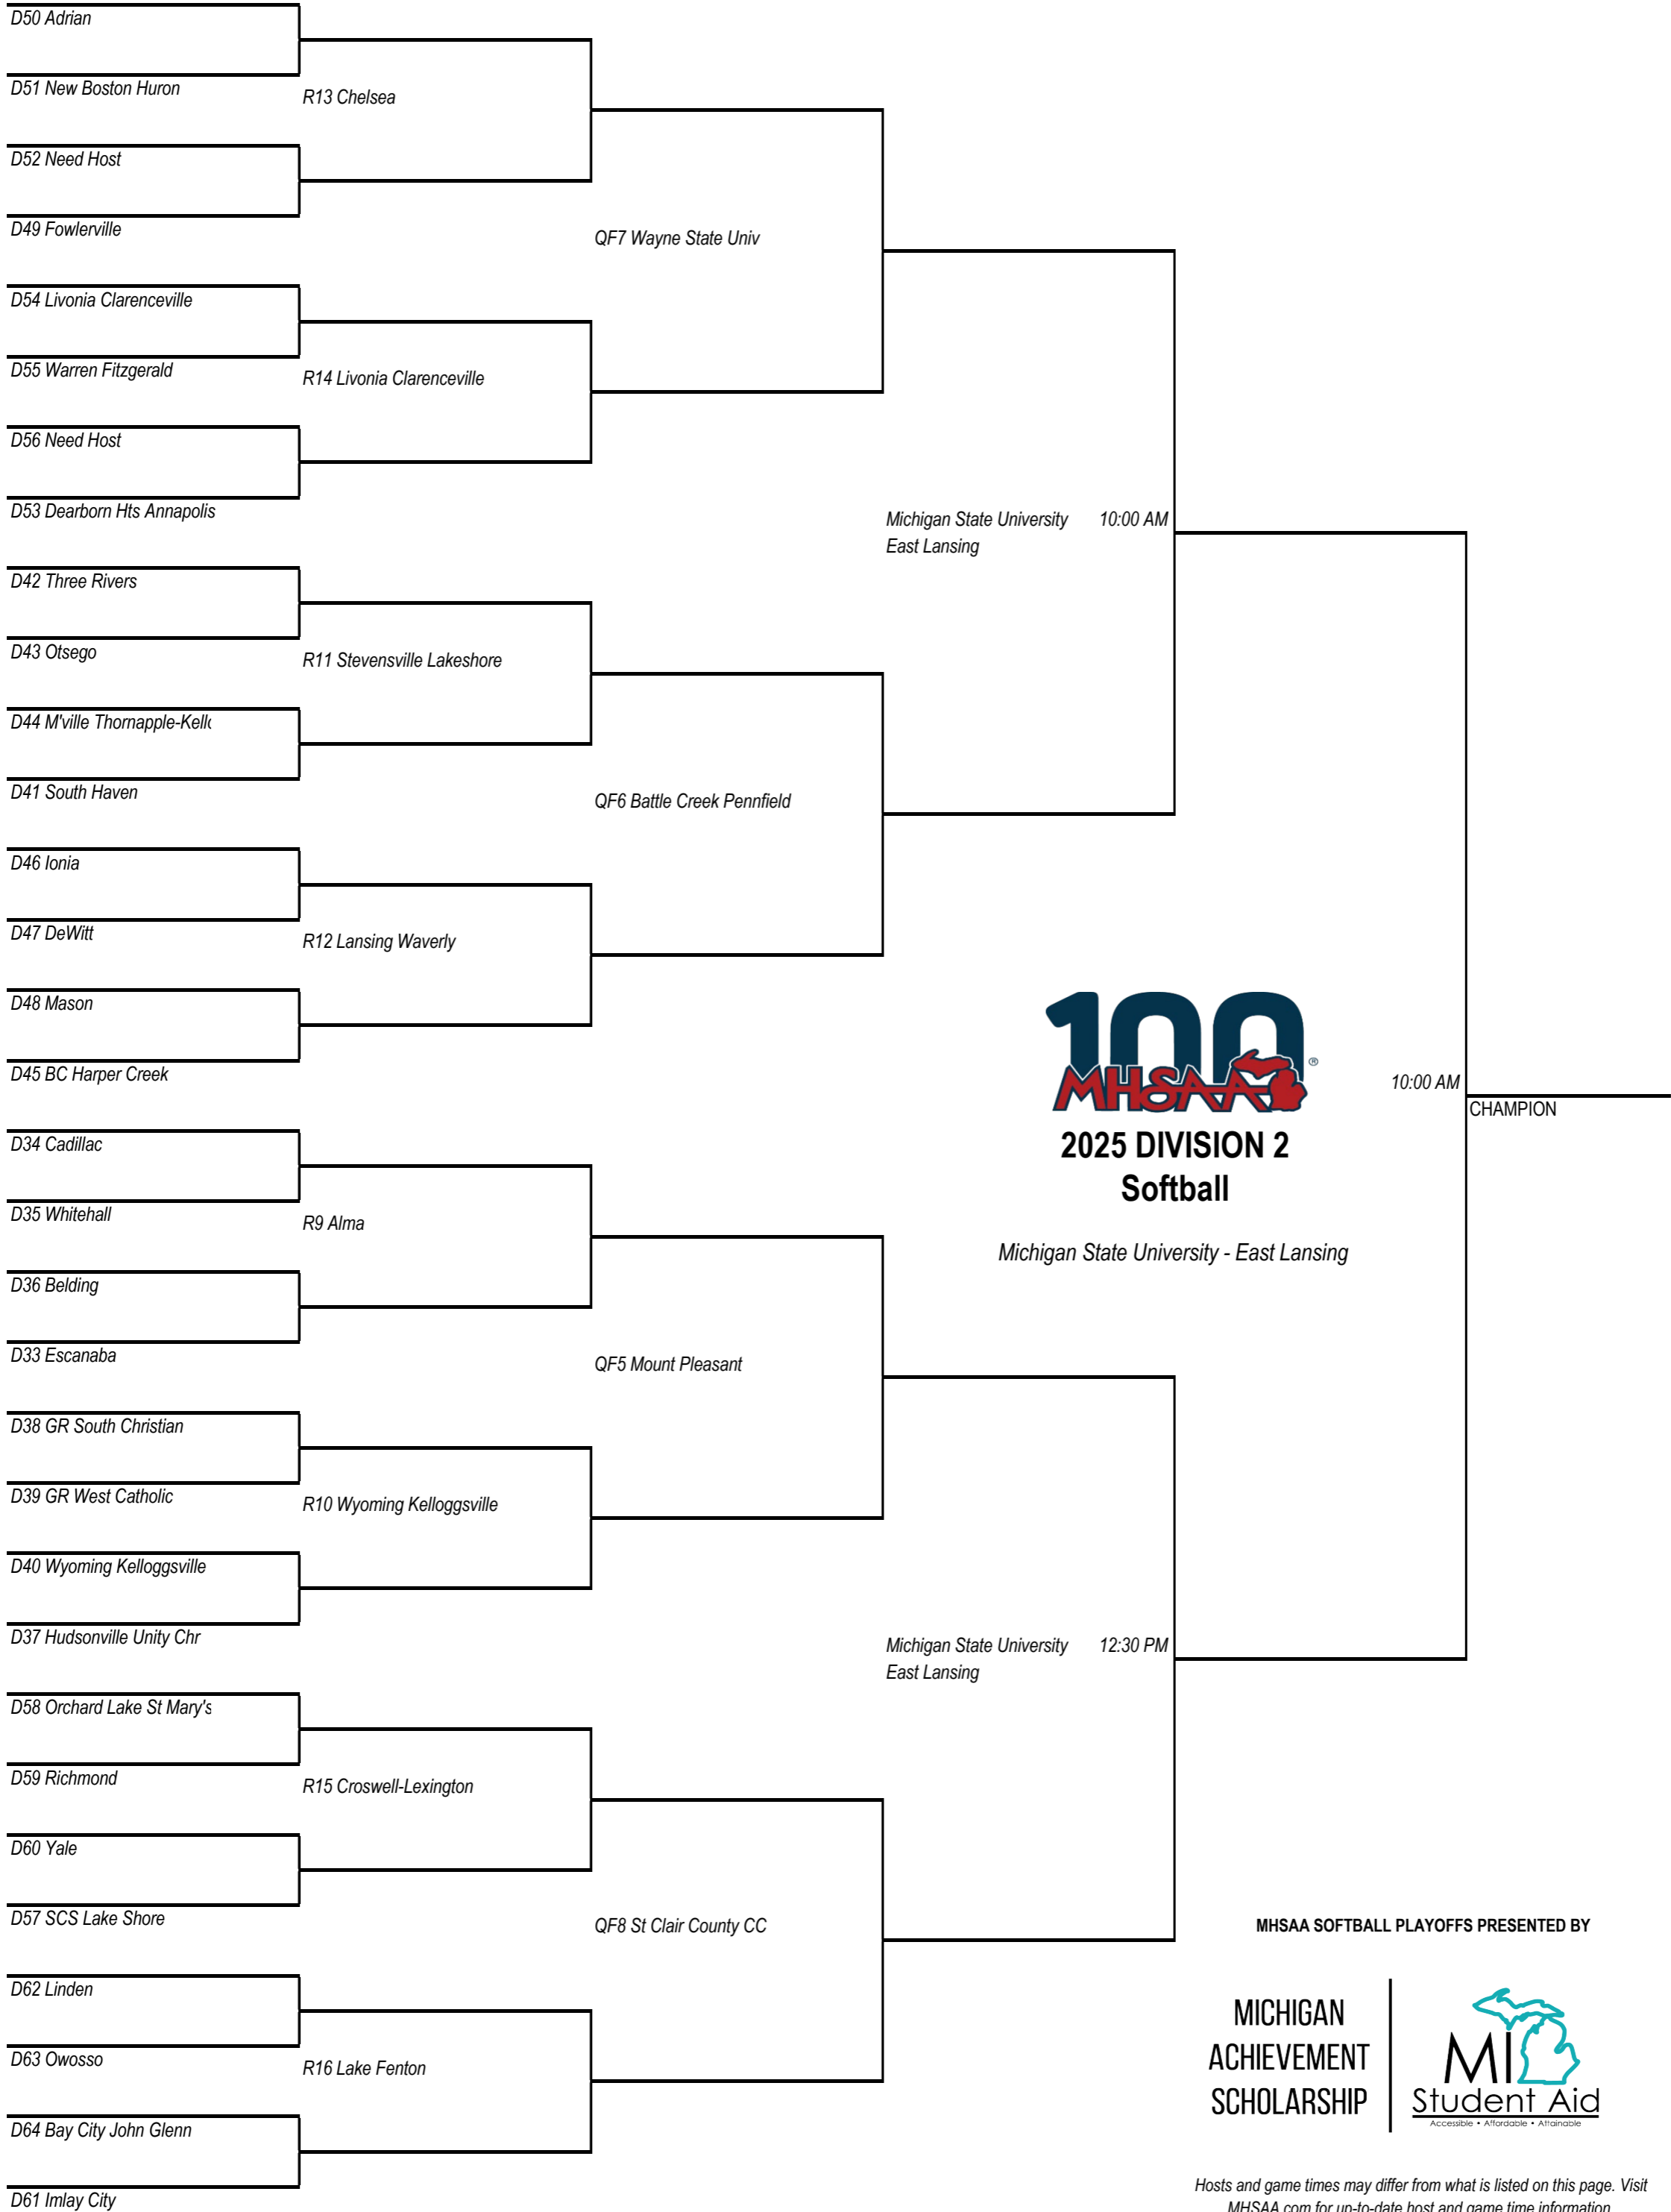

REGIONAL SEMIFINAL
June 7, 2025

REGIONAL FINAL
June 7, 2025

QUARTERFINAL
June 10, 2025

SEMIFINAL
June 12, 2025

MHSAA FINAL
June 14, 2025

CHAMPION

D50 Adrian

D51 New Boston Huron

D52 Need Host

D49 Fowlerville

D54 Livonia Clarenceville

D55 Warren Fitzgerald

D56 Need Host

D53 Dearborn Hts Annapolis

D42 Three Rivers

D43 Otsego

D44 M'ville Thomapple-Kelk

D41 South Haven

D46 Ionia

D47 DeWitt

D48 Mason

D45 BC Harper Creek

D34 Cadillac

D35 Whitehall

D36 Belding

D33 Escanaba

D38 GR South Christian

D39 GR West Catholic

D40 Wyoming Kelloggsville

D37 Hudsonville Unity Chr

D58 Orchard Lake St Mary's

D59 Richmond

D60 Yale

D57 SCS Lake Shore

D62 Linden

D63 Owosso

D64 Bay City John Glenn

D61 Imlay City

R13 Chelsea

R14 Livonia Clarenceville

R11 Stevensville Lakeshore

R12 Lansing Waverly

R9 Alma

R10 Wyoming Kelloggsville

R15 Croswell-Lexington

R16 Lake Fenton

QF7 Wayne State Univ

QF6 Battle Creek Pennfield

QF5 Mount Pleasant

QF8 St Clair County CC

Michigan State University
East Lansing

Michigan State University
East Lansing

2025 DIVISION 2
Softball

Michigan State University - East Lansing

MHSAA SOFTBALL PLAYOFFS PRESENTED BY

MICHIGAN ACHIEVEMENT SCHOLARSHIP

Hosts and game times may differ from what is listed on this page. Visit MHSAA.com for up-to-date host and game time information.