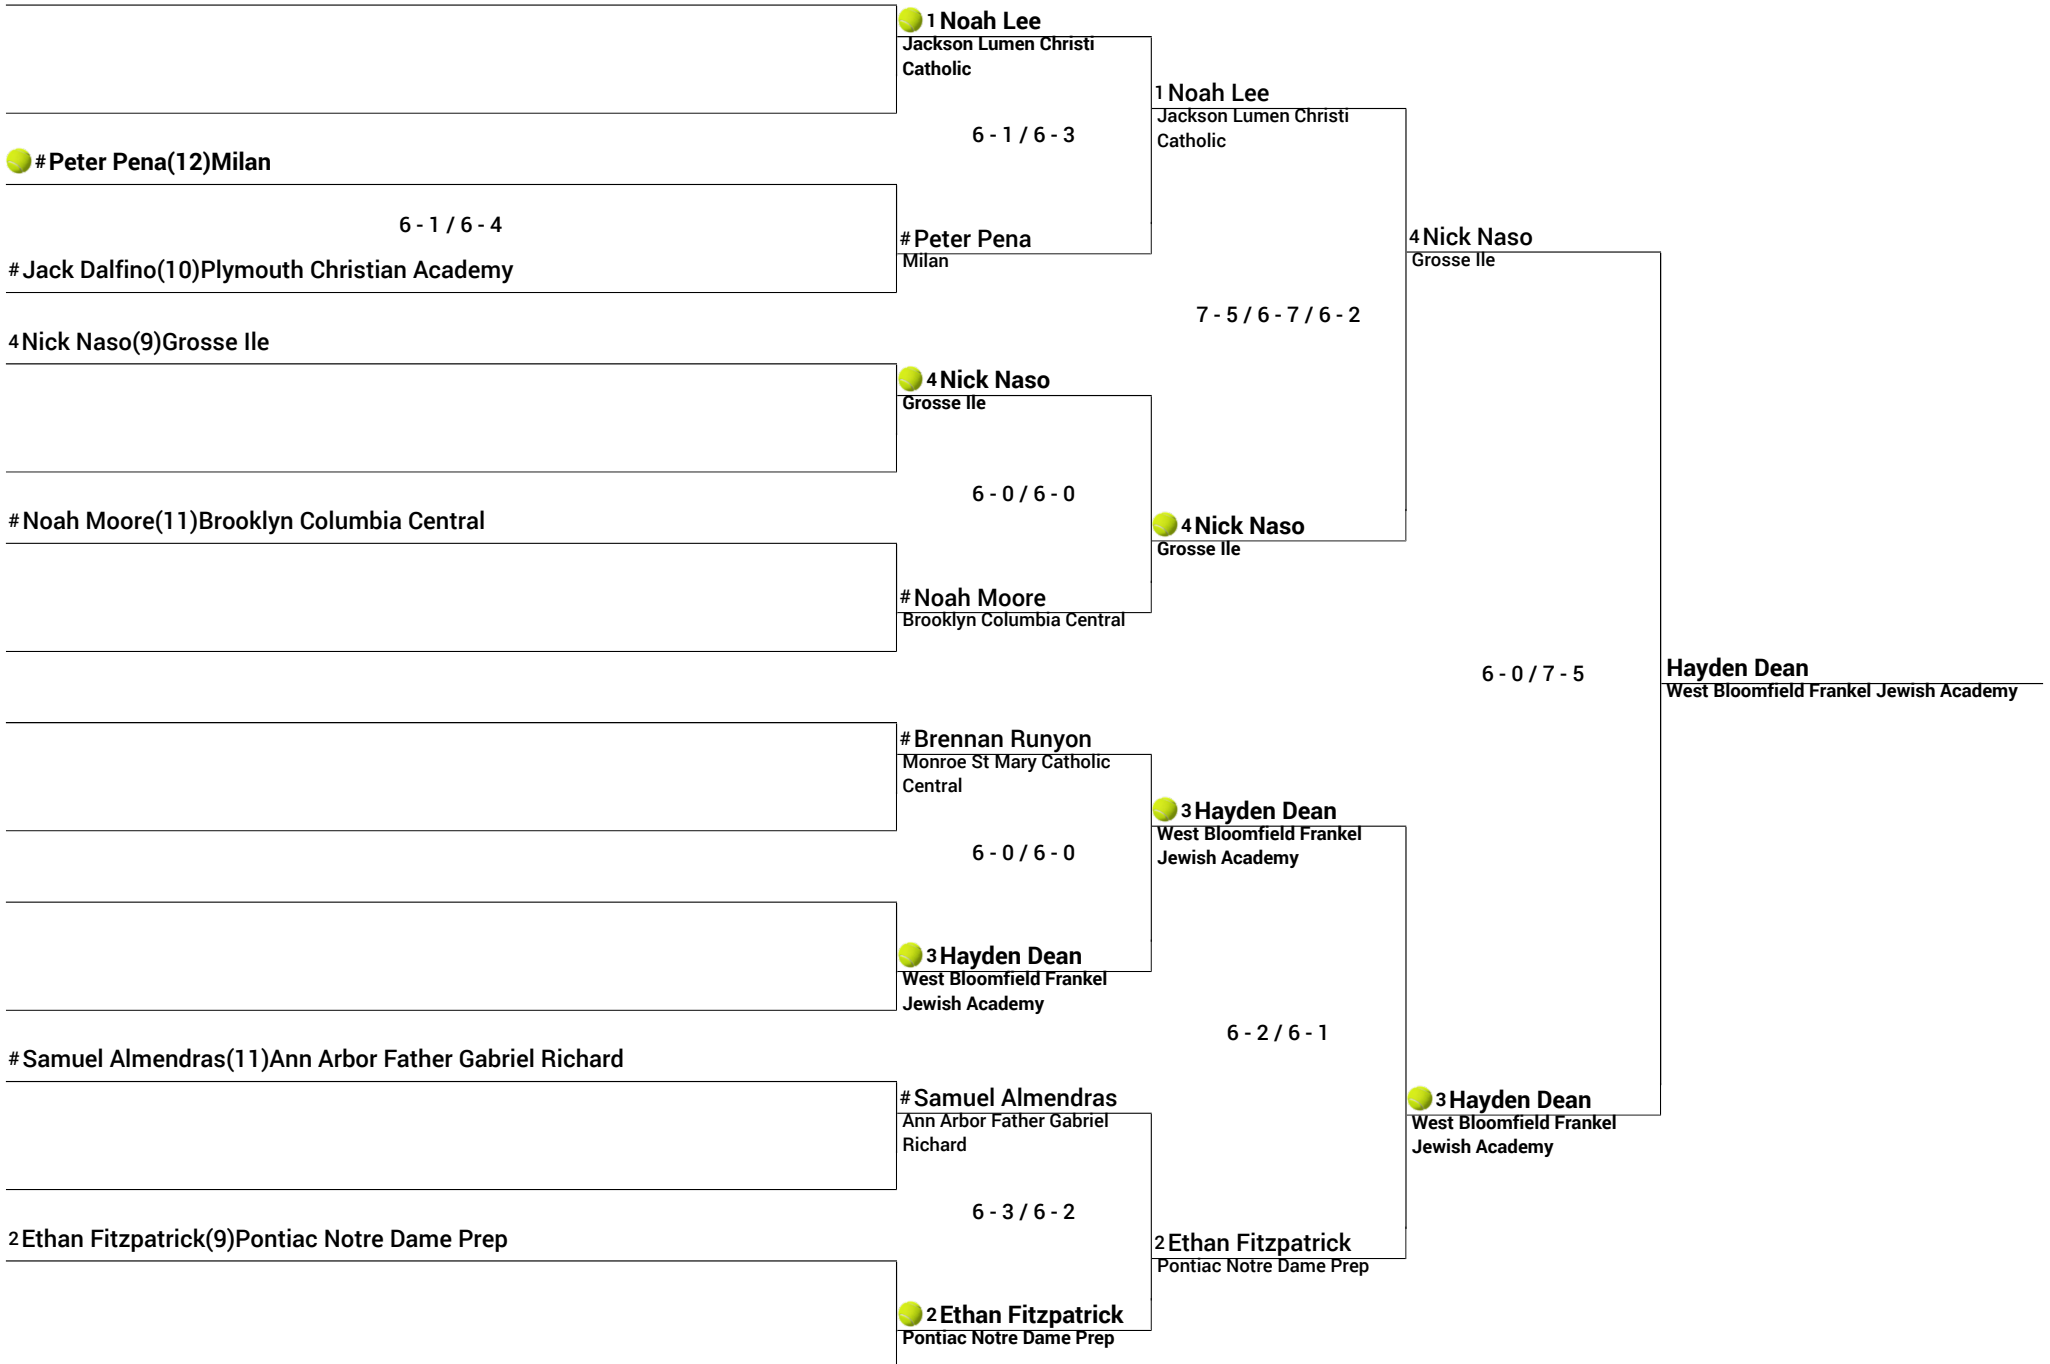

Round 1

Round 2

Semifinals

Championship

Winner