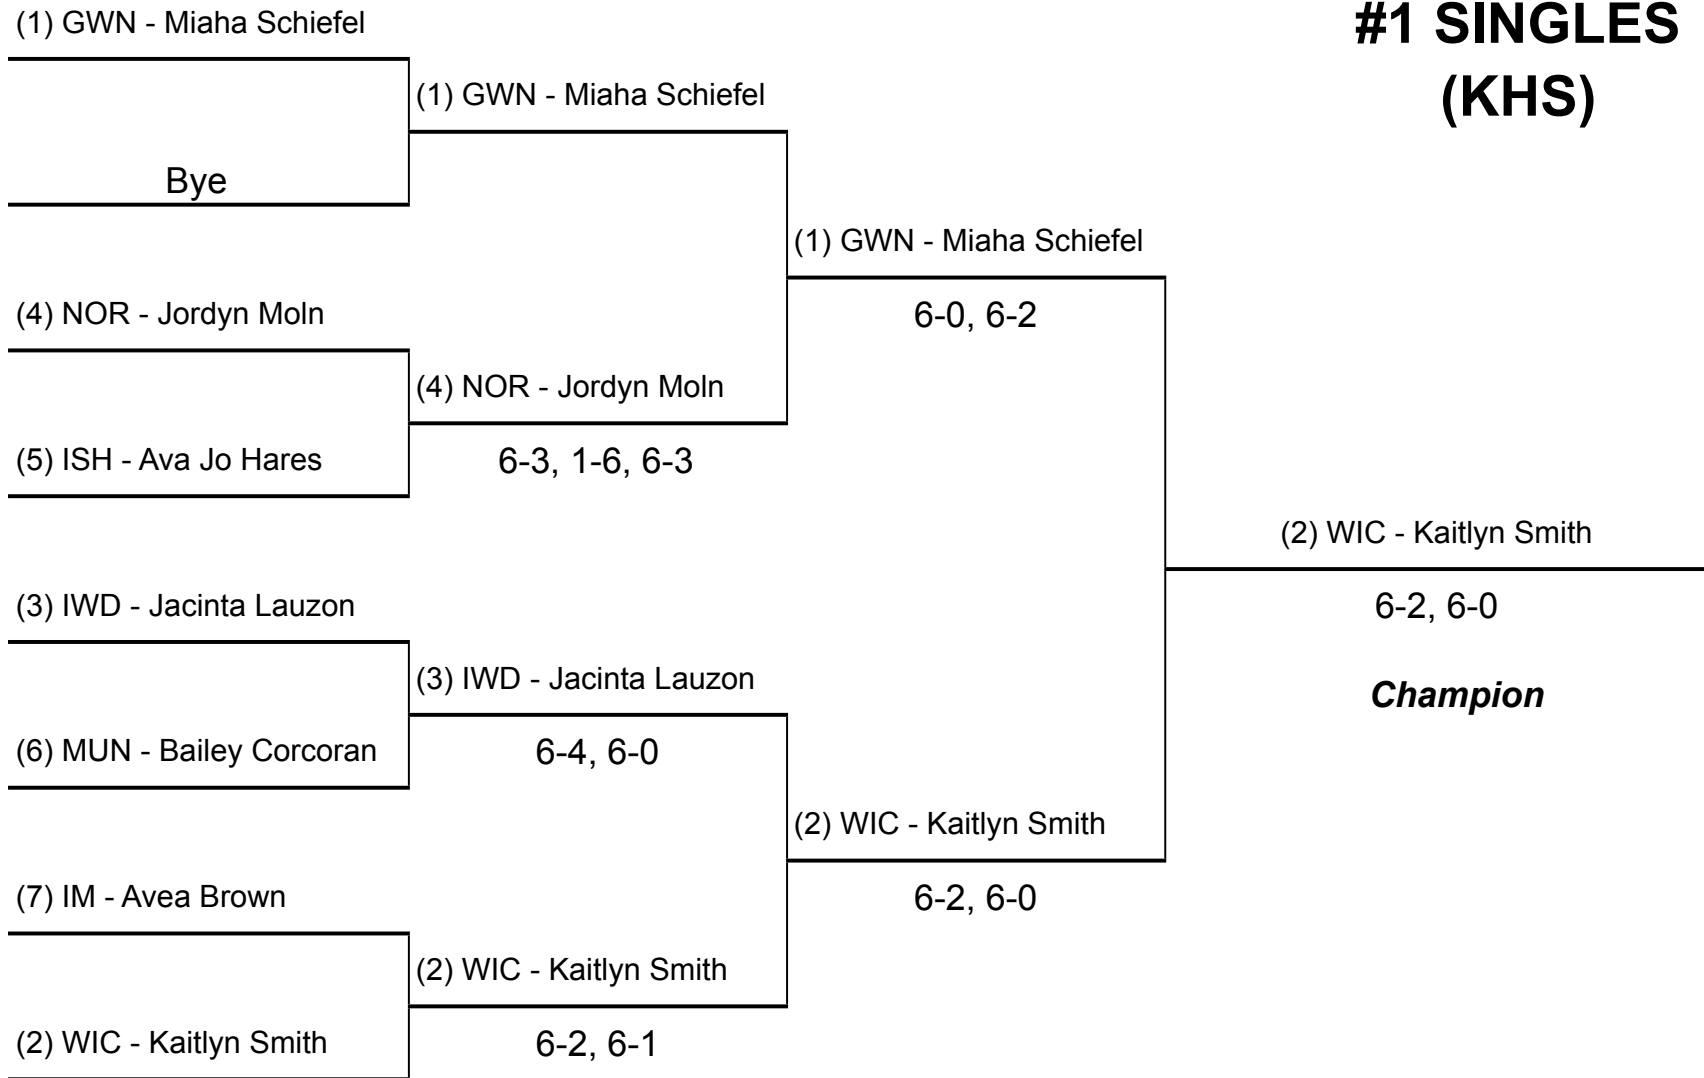

#1 SINGLES (KHS)