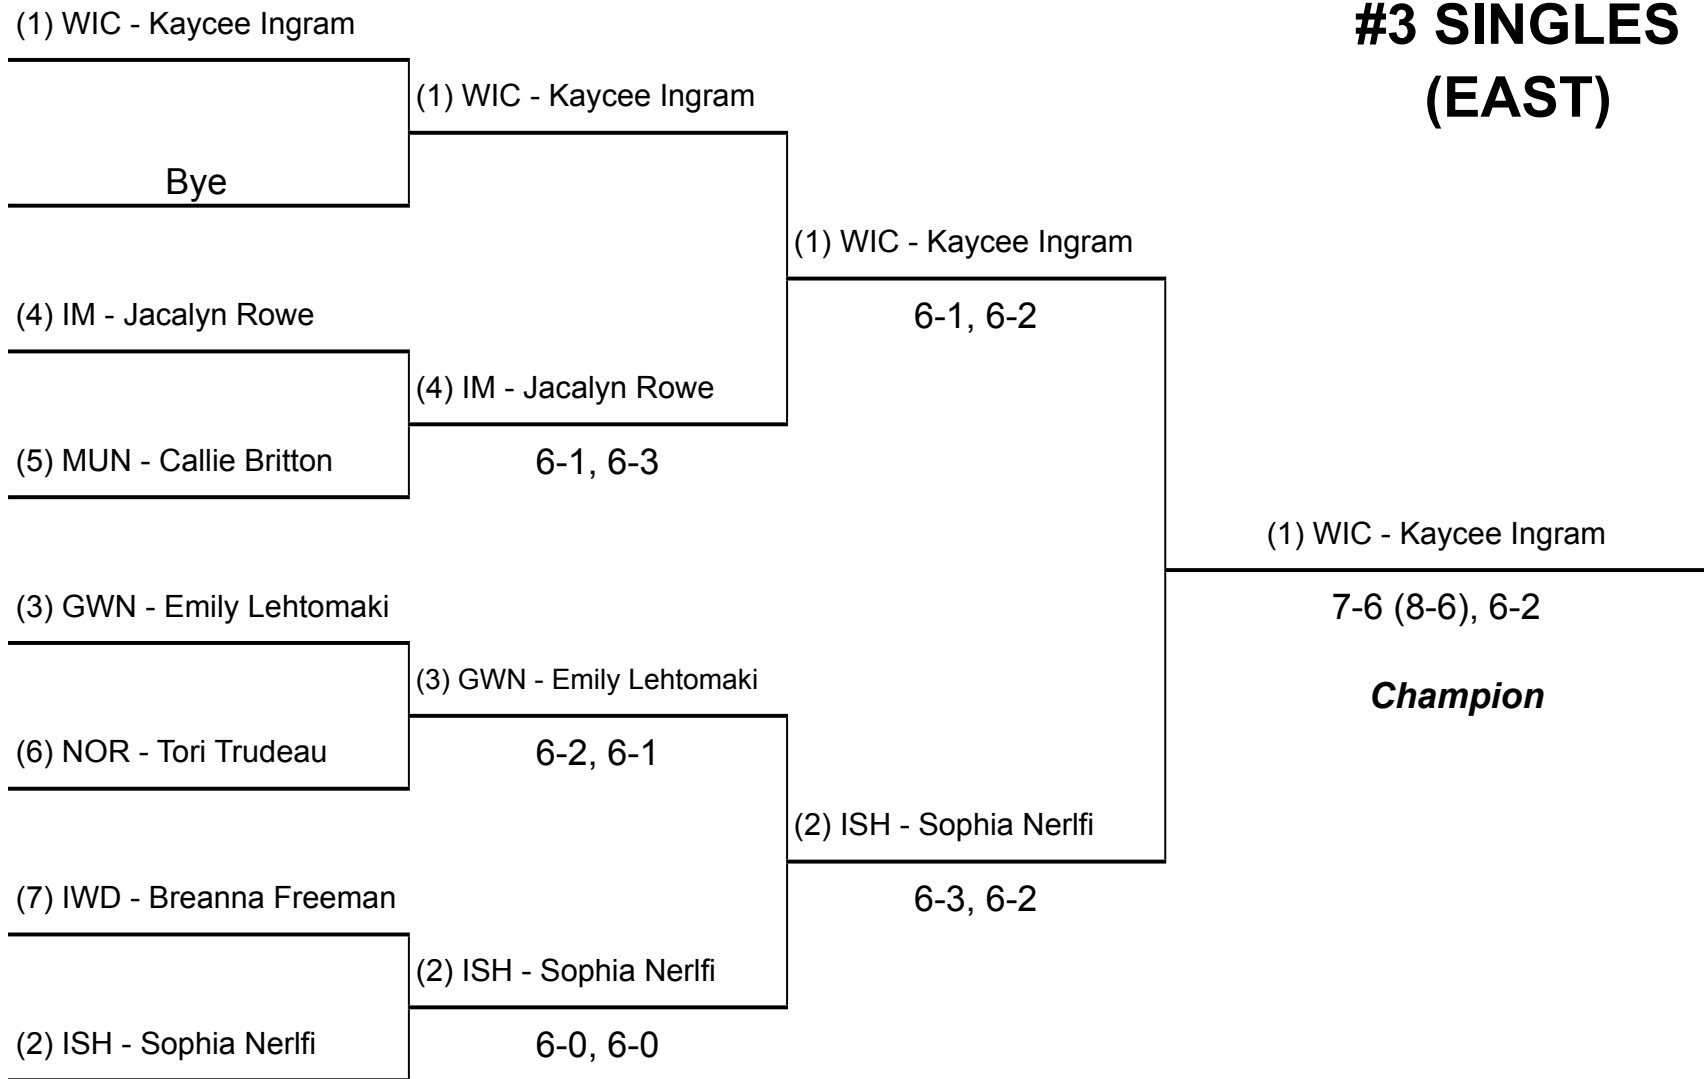

#3 SINGLES (EAST)