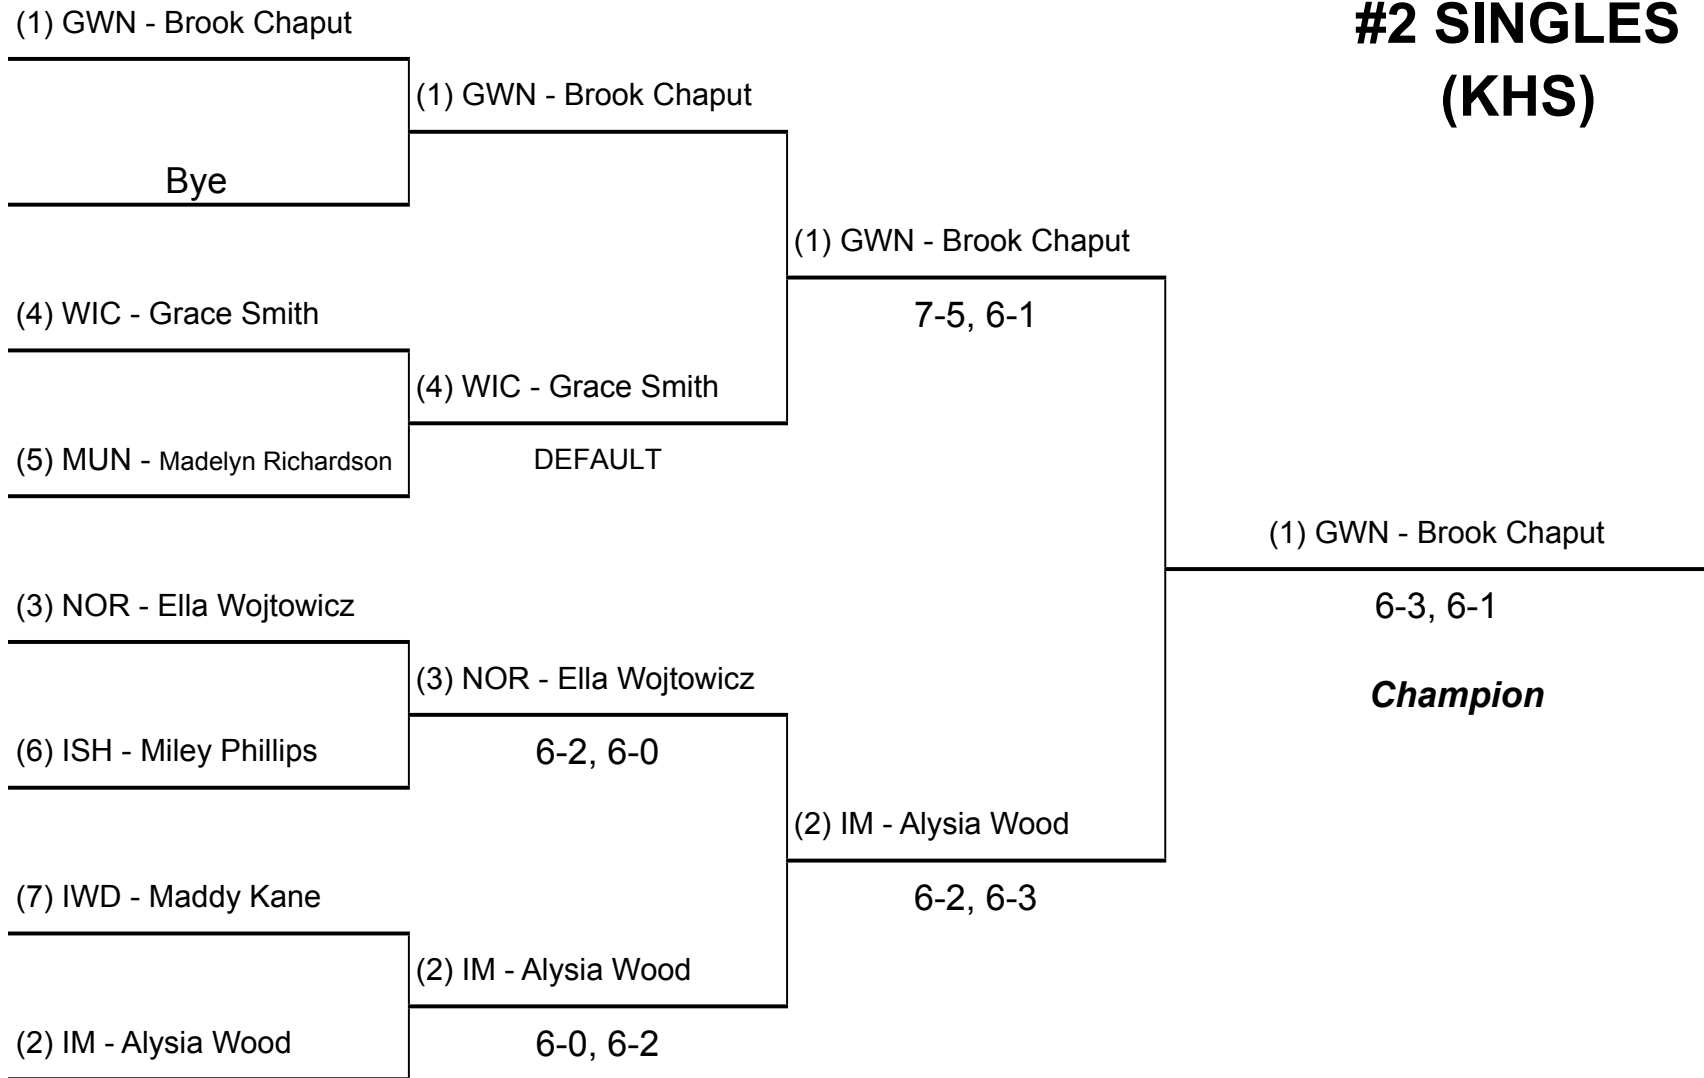

#2 SINGLES (KHS)