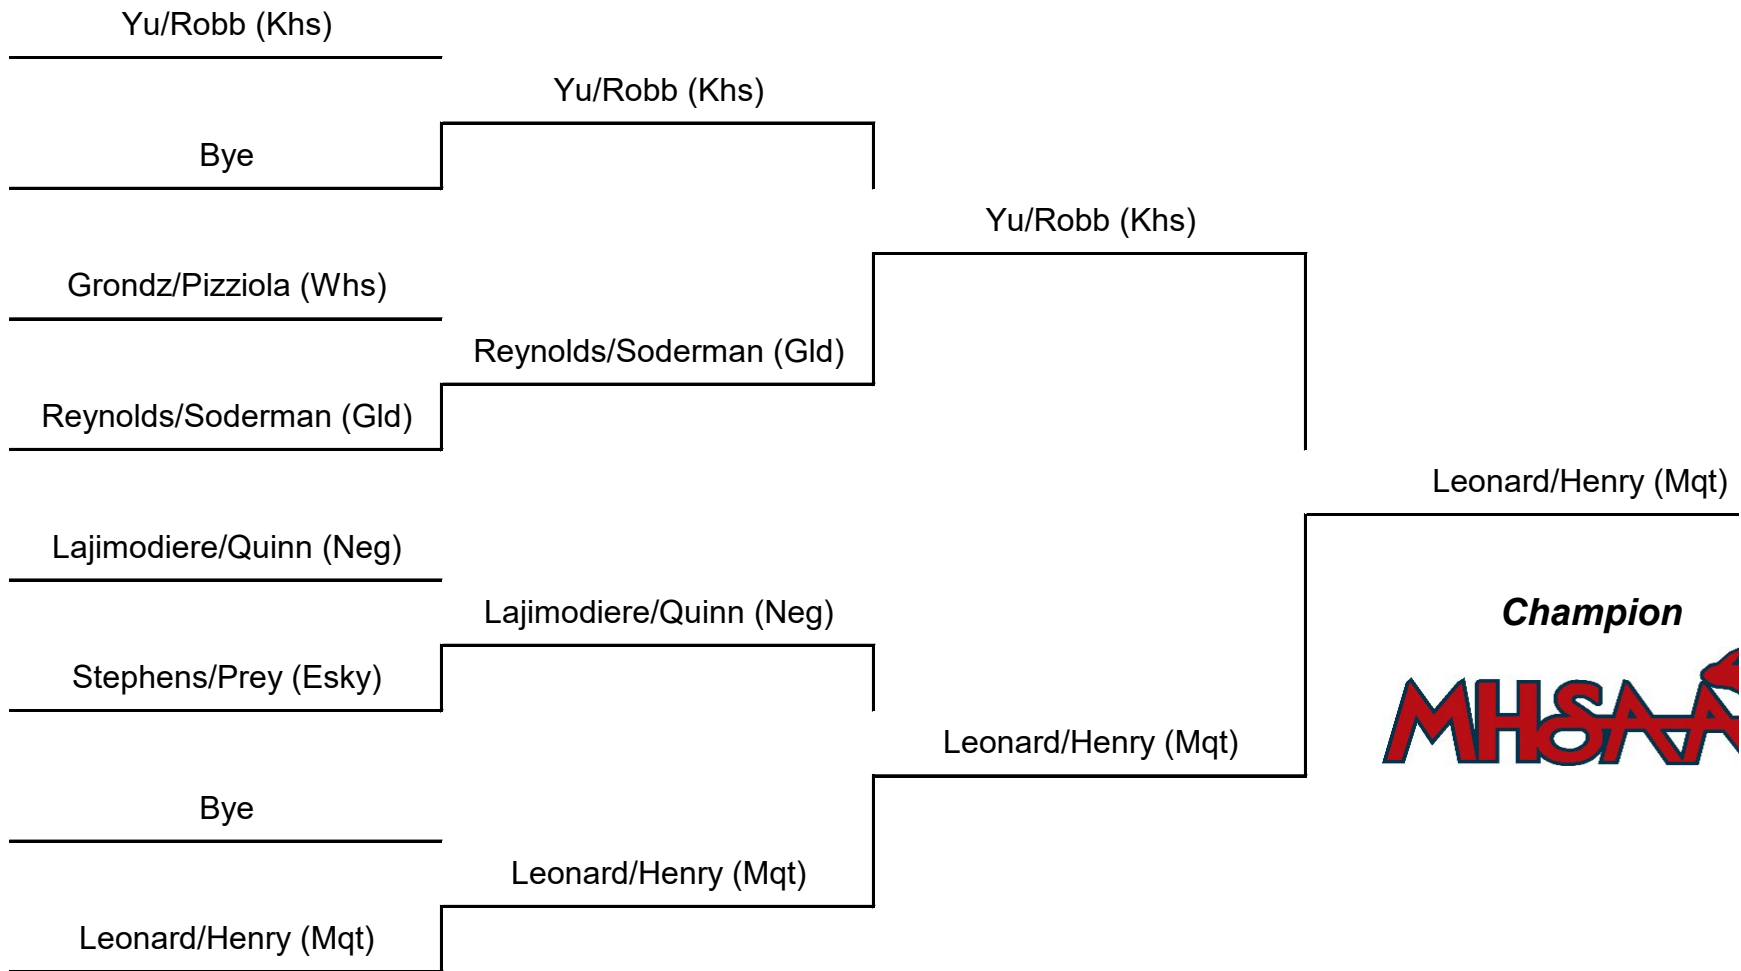

ESKY	GLAD	KINGS	MQT	MENO	NEG	WW
0	0	2	3		1	1

ESKY	GLAD	KINGS	MQT	MENO	NEG	WW
1	0	2	0		3	1

ESKY	GLAD	KINGS	MQT	MENO	NEG	WW
0	0	3	1		2	1

ESKY	GLAD	KINGS	MQT	MENO	NEG	WW
3	0	0	2		1	1

ESKY	GLAD	KINGS	MQT	MENO	NEG	WW
0	1	2	3		1	0

ESKY	GLAD	KINGS	MQT	MENO	NEG	WW
0	0	1	3		2	1

ESKY	GLAD	KINGS	MQT	MENO	NEG	WW
1	0	1	2		3	0

ESKY	GLAD	KINGS	MQT	MENO	NEG	WW
0	0	1	3		2	1