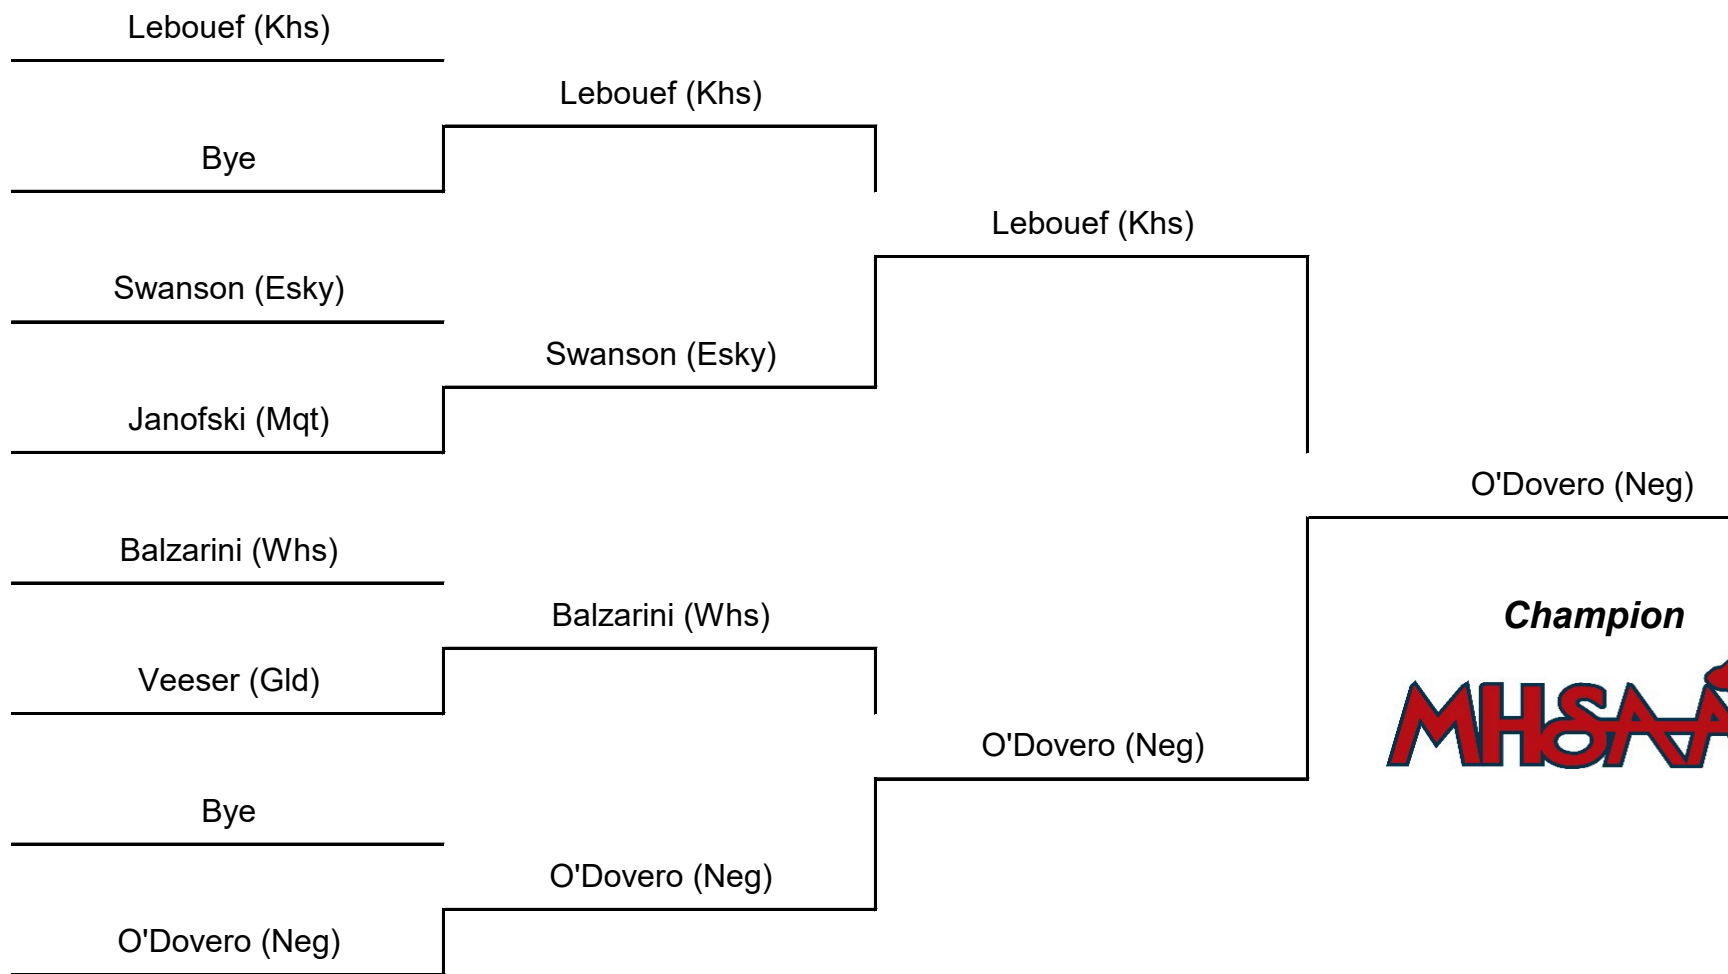

ESKY	GLAD	KINGS	MQT	MENO	NEG	WW
0	0	2	3		1	1

ESKY	GLAD	KINGS	MQT	MENO	NEG	WW
1	0	2	0		3	1

ESKY	GLAD	KINGS	MQT	MENO	NEG	WW
0	0	3	1		2	1

ESKY	GLAD	KINGS	MQT	MENO	NEG	WW
3	0	0	2		1	1

ESKY	GLAD	KINGS	MQT	MENO	NEG	WW
0	1	2	3		1	0

ESKY	GLAD	KINGS	MQT	MENO	NEG	WW
0	0	1	3		2	1

ESKY	GLAD	KINGS	MQT	MENO	NEG	WW
1	0	1	2		3	0

ESKY	GLAD	KINGS	MQT	MENO	NEG	WW
0	0	1	3		2	1