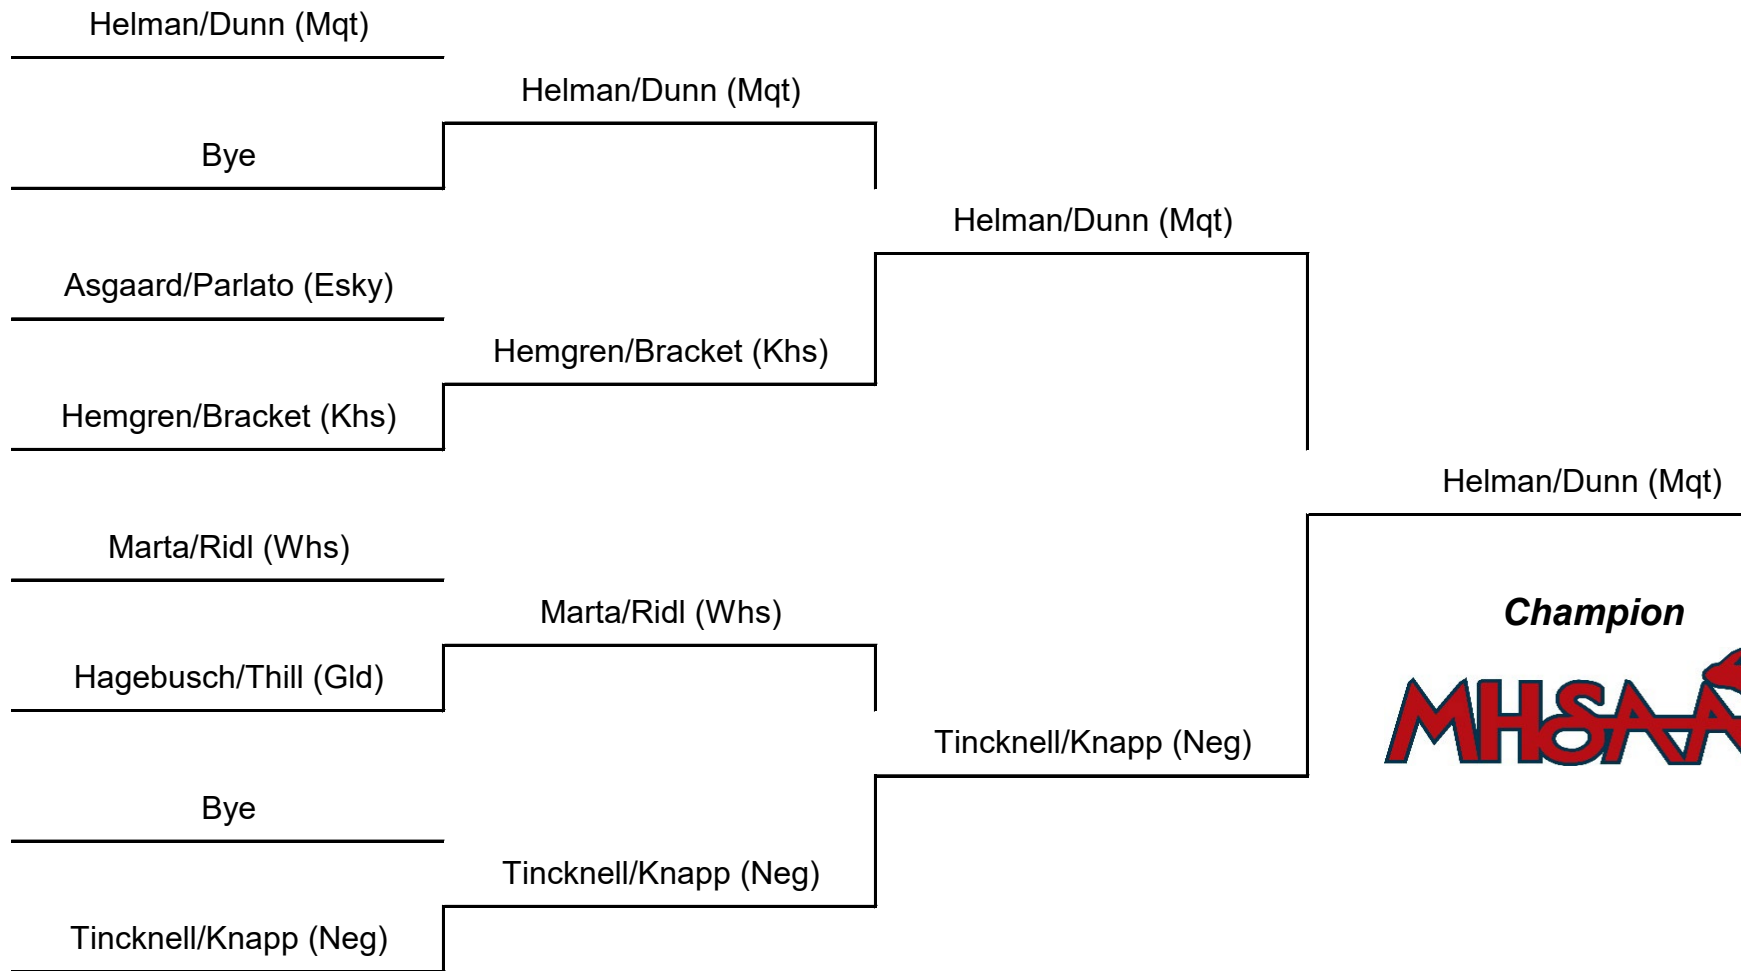

ESKY	GLAD	KINGS	MQT	MENO	NEG	WW
0	0	2	3		1	1

ESKY	GLAD	KINGS	MQT	MENO	NEG	WW
1	0	2	0		3	1

ESKY	GLAD	KINGS	MQT	MENO	NEG	WW
0	0	3	1		2	1

ESKY	GLAD	KINGS	MQT	MENO	NEG	WW
3	0	0	2		1	1

ESKY	GLAD	KINGS	MQT	MENO	NEG	WW
0	1	2	3		1	0

ESKY	GLAD	KINGS	MQT	MENO	NEG	WW
0	0	1	3		2	1

ESKY	GLAD	KINGS	MQT	MENO	NEG	WW
1	0	1	2		3	0

ESKY	GLAD	KINGS	MQT	MENO	NEG	WW
0	0	1	3		2	1