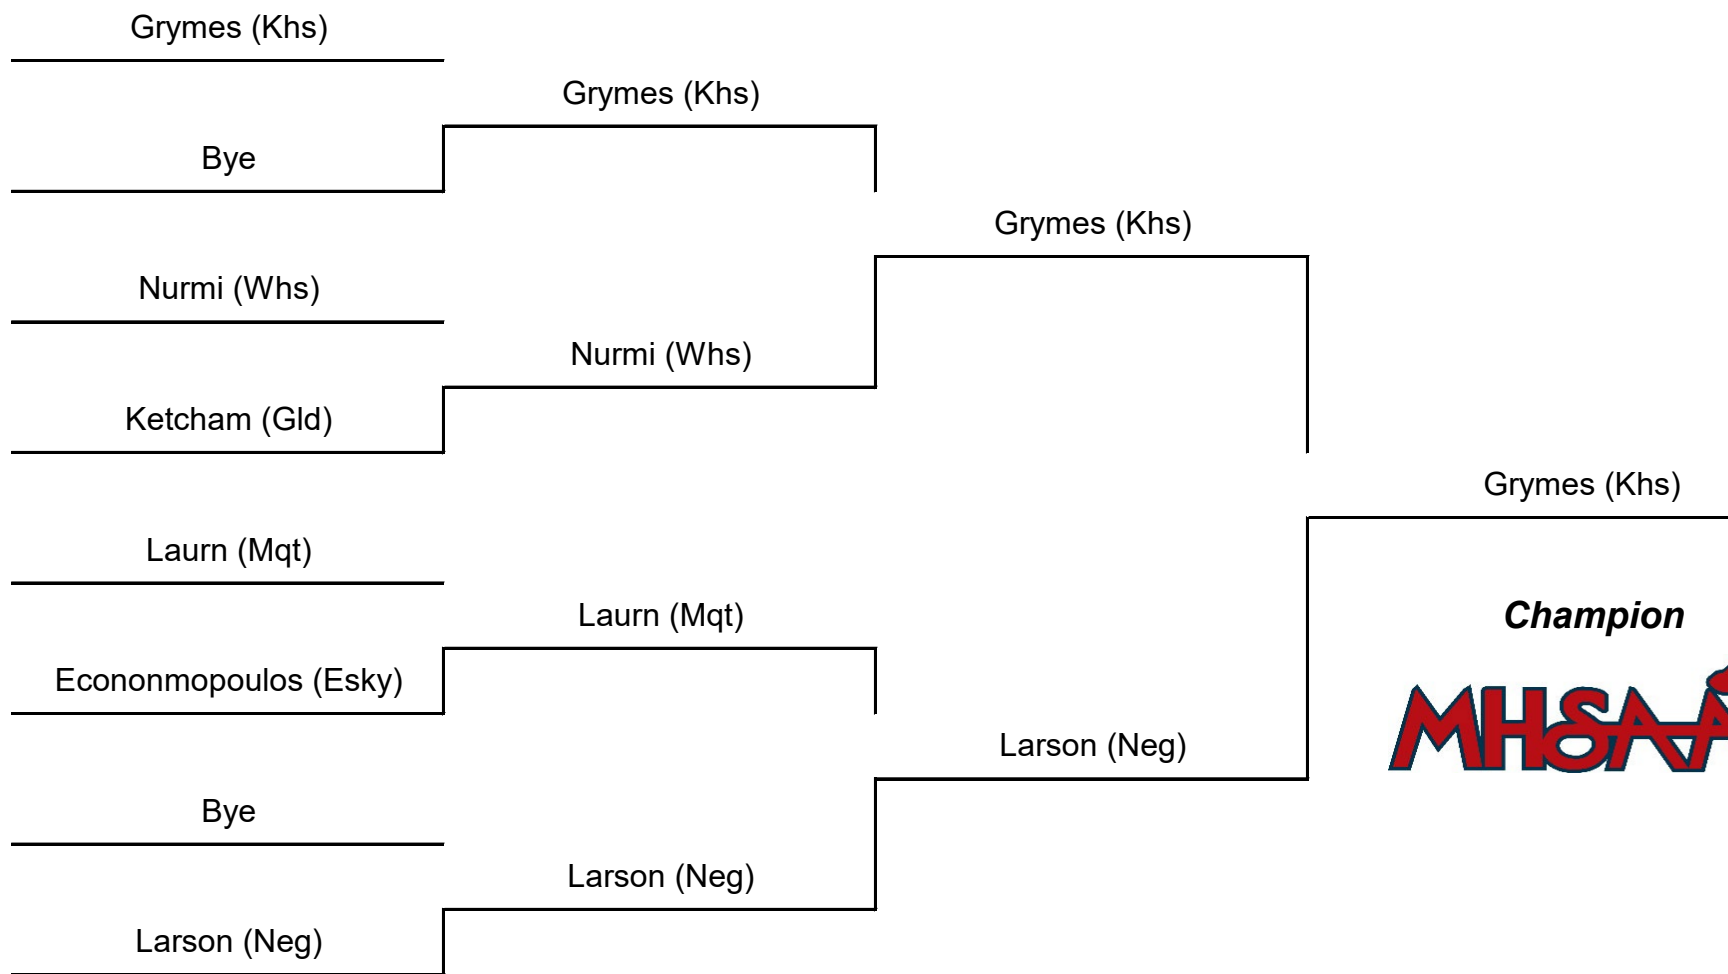

ESKY	GLAD	KINGS	MQT	MENO	NEG	WW
0	0	2	3		1	1

ESKY	GLAD	KINGS	MQT	MENO	NEG	WW
1	0	2	0		3	1

ESKY	GLAD	KINGS	MQT	MENO	NEG	WW
0	0	3	1		2	1

ESKY	GLAD	KINGS	MQT	MENO	NEG	WW
3	0	0	2		1	1

ESKY	GLAD	KINGS	MQT	MENO	NEG	WW
0	1	2	3		1	0

ESKY	GLAD	KINGS	MQT	MENO	NEG	WW
0	0	1	3		2	1

ESKY	GLAD	KINGS	MQT	MENO	NEG	WW
1	0	1	2		3	0

ESKY	GLAD	KINGS	MQT	MENO	NEG	WW
0	0	1	3		2	1