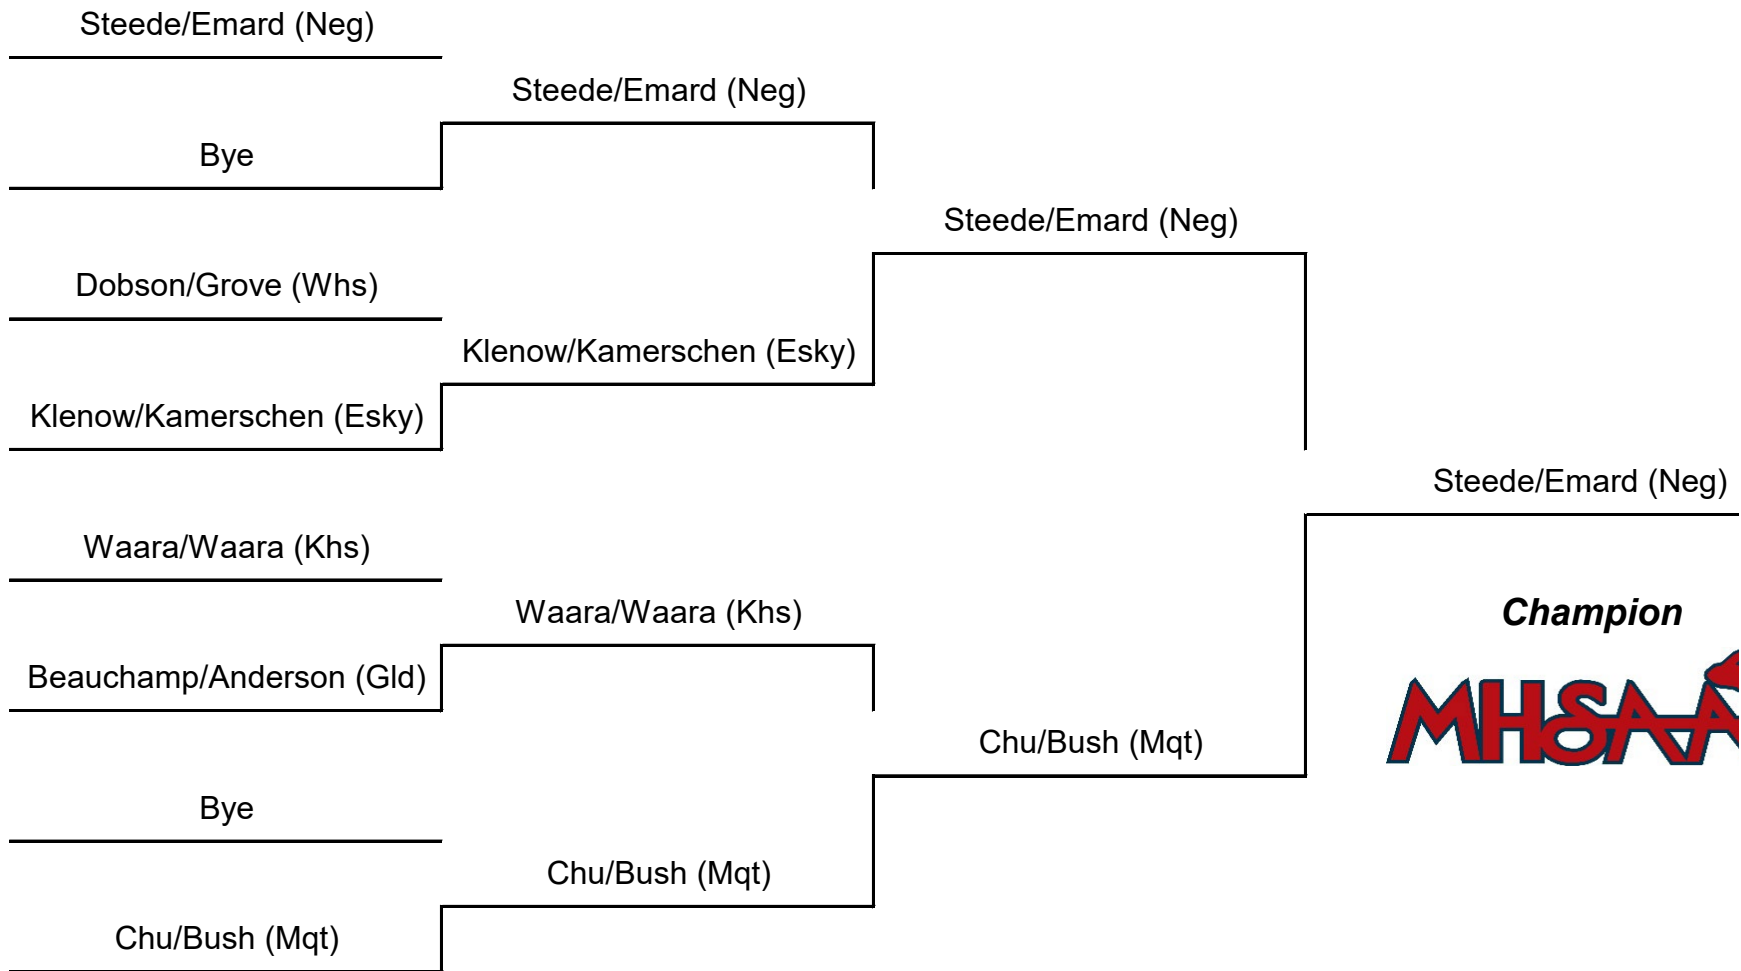

ESKY	GLAD	KINGS	MQT	MENO	NEG	WW
0	0	2	3		1	1

ESKY	GLAD	KINGS	MQT	MENO	NEG	WW
1	0	2	0		3	1

ESKY	GLAD	KINGS	MQT	MENO	NEG	WW
0	0	3	1		2	1

ESKY	GLAD	KINGS	MQT	MENO	NEG	WW
3	0	0	2		1	1

ESKY	GLAD	KINGS	MQT	MENO	NEG	WW
0	1	2	3		1	0

ESKY	GLAD	KINGS	MQT	MENO	NEG	WW
0	0	1	3		2	1

ESKY	GLAD	KINGS	MQT	MENO	NEG	WW
1	0	1	2		3	0

ESKY	GLAD	KINGS	MQT	MENO	NEG	WW
0	0	1	3		2	1