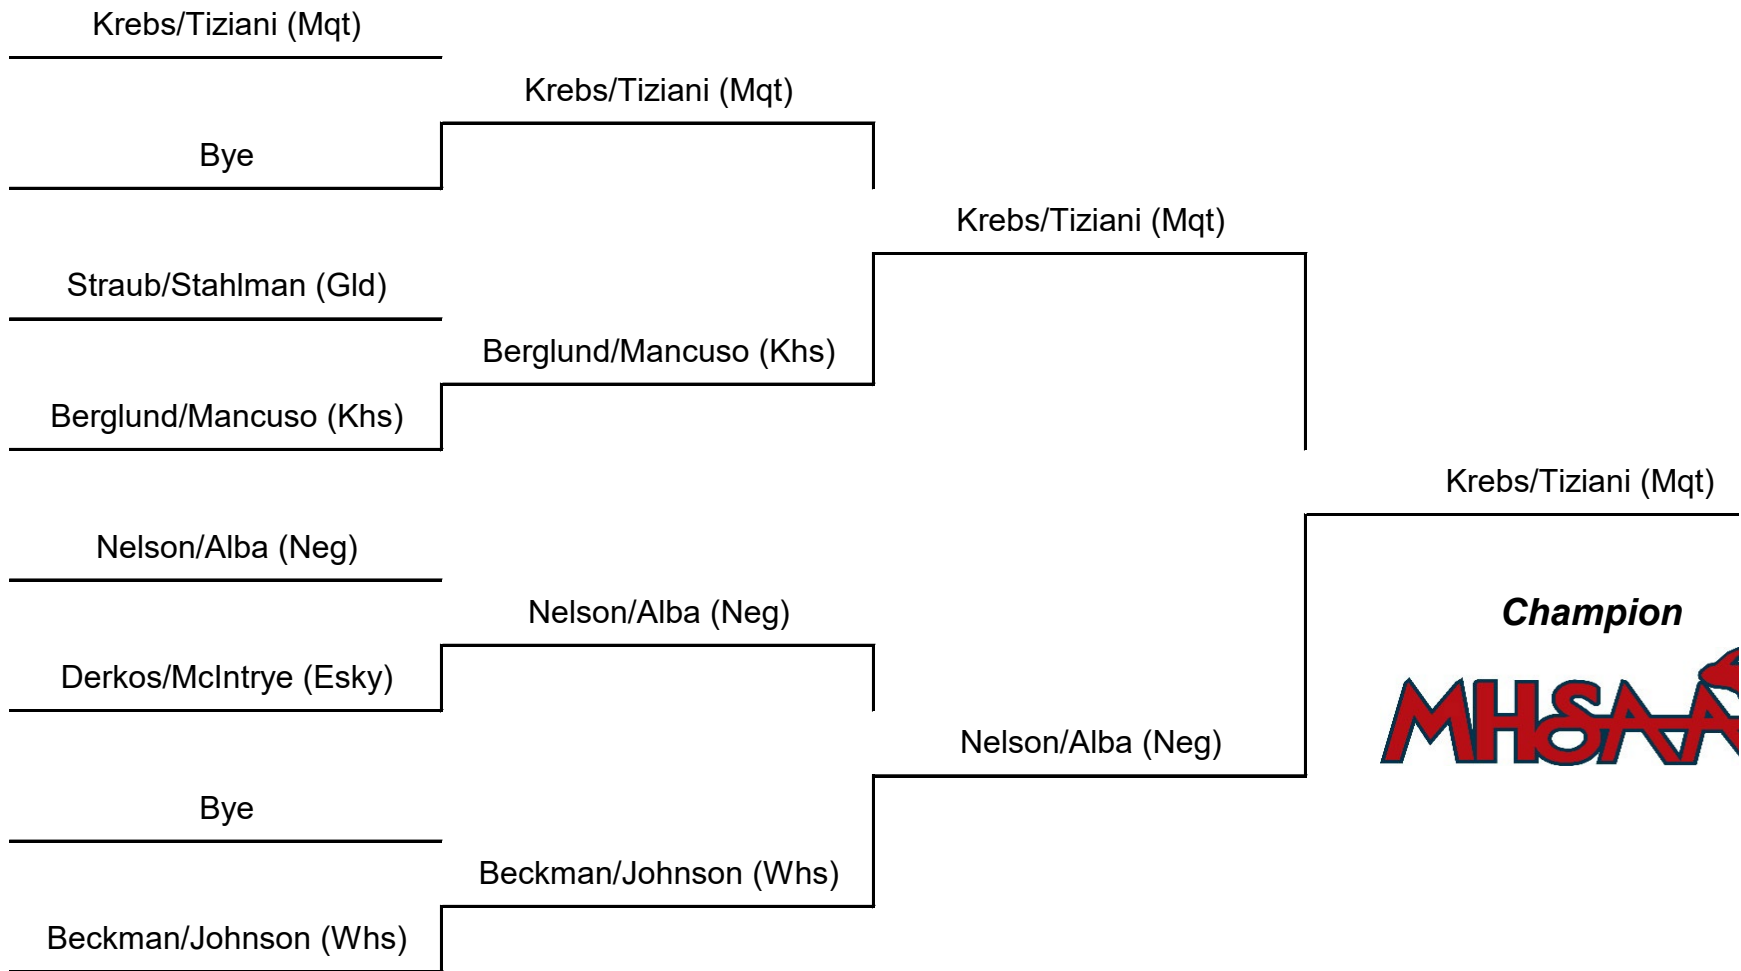

ESKY	GLAD	KINGS	MQT	MENO	NEG	WW
0	0	2	3		1	1

ESKY	GLAD	KINGS	MQT	MENO	NEG	WW
1	0	2	0		3	1

ESKY	GLAD	KINGS	MQT	MENO	NEG	WW
0	0	3	1		2	1

ESKY	GLAD	KINGS	MQT	MENO	NEG	WW
3	0	0	2		1	1

ESKY	GLAD	KINGS	MQT	MENO	NEG	WW
0	1	2	3		1	0

ESKY	GLAD	KINGS	MQT	MENO	NEG	WW
0	0	1	3		2	1

ESKY	GLAD	KINGS	MQT	MENO	NEG	WW
1	0	1	2		3	0

ESKY	GLAD	KINGS	MQT	MENO	NEG	WW
0	0	1	3		2	1