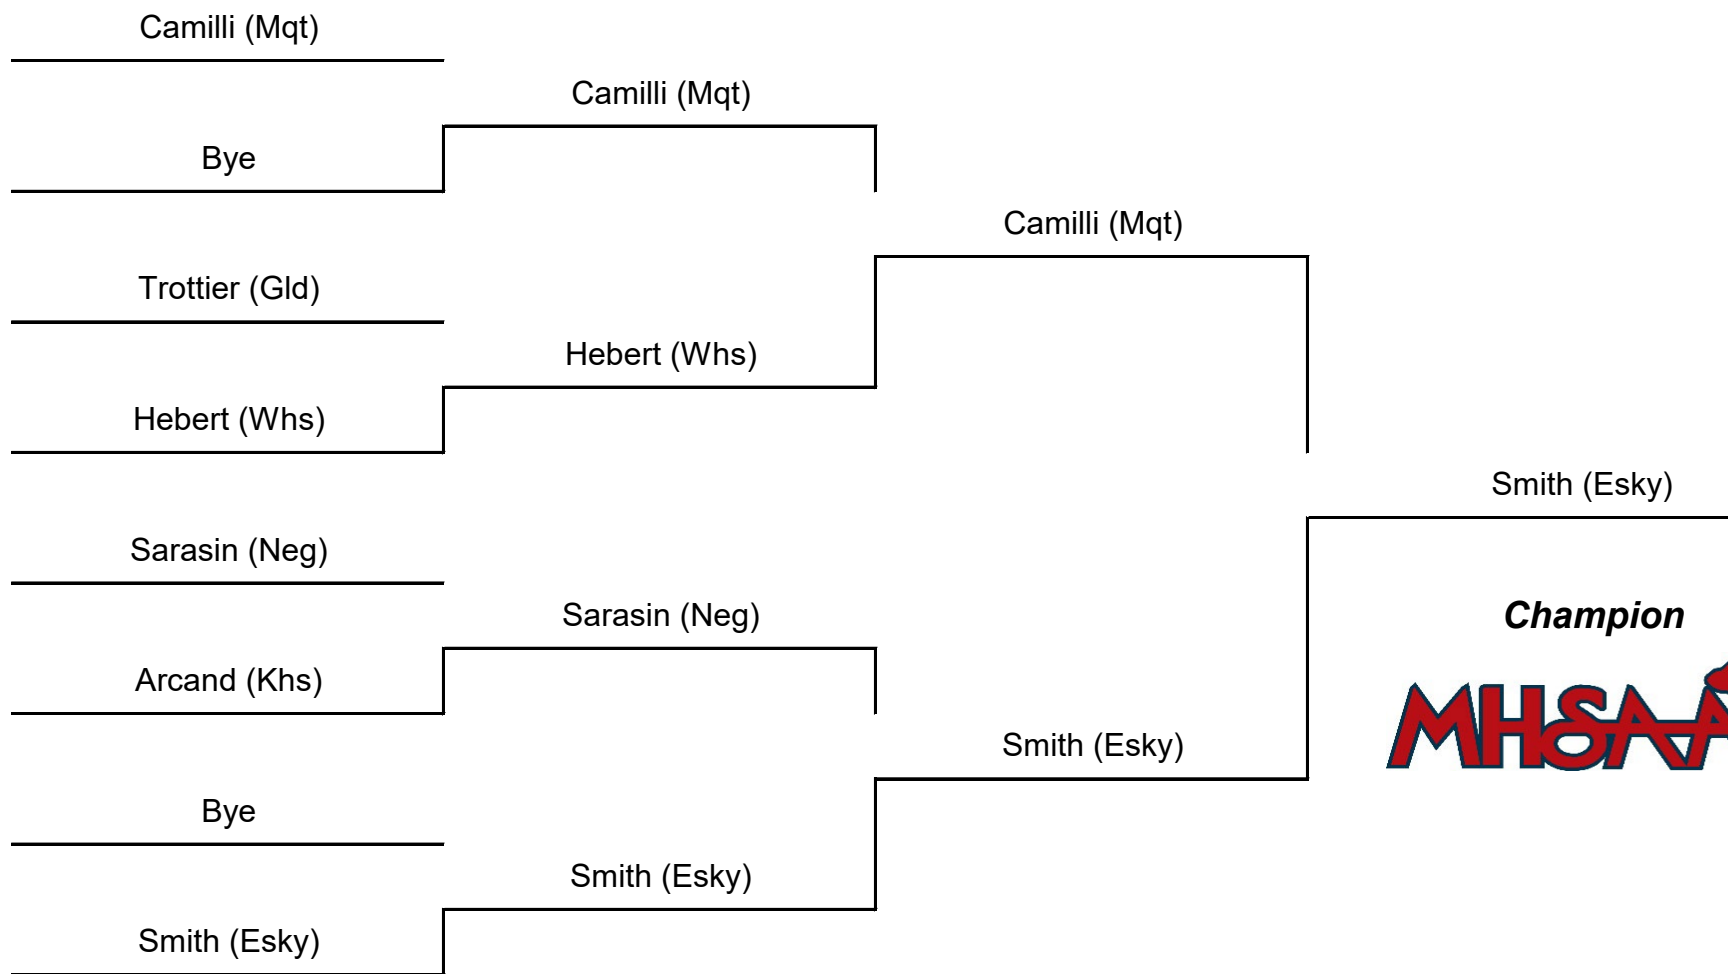

ESKY	GLAD	KINGS	MQT	MENO	NEG	WW
0	0	2	3		1	1

ESKY	GLAD	KINGS	MQT	MENO	NEG	WW
1	0	2	0		3	1

ESKY	GLAD	KINGS	MQT	MENO	NEG	WW
0	0	3	1		2	1

ESKY	GLAD	KINGS	MQT	MENO	NEG	WW
3	0	0	2		1	1

ESKY	GLAD	KINGS	MQT	MENO	NEG	WW
0	1	2	3		1	0

ESKY	GLAD	KINGS	MQT	MENO	NEG	WW
0	0	1	3		2	1

ESKY	GLAD	KINGS	MQT	MENO	NEG	WW
1	0	1	2		3	0

ESKY	GLAD	KINGS	MQT	MENO	NEG	WW
0	0	1	3		2	1