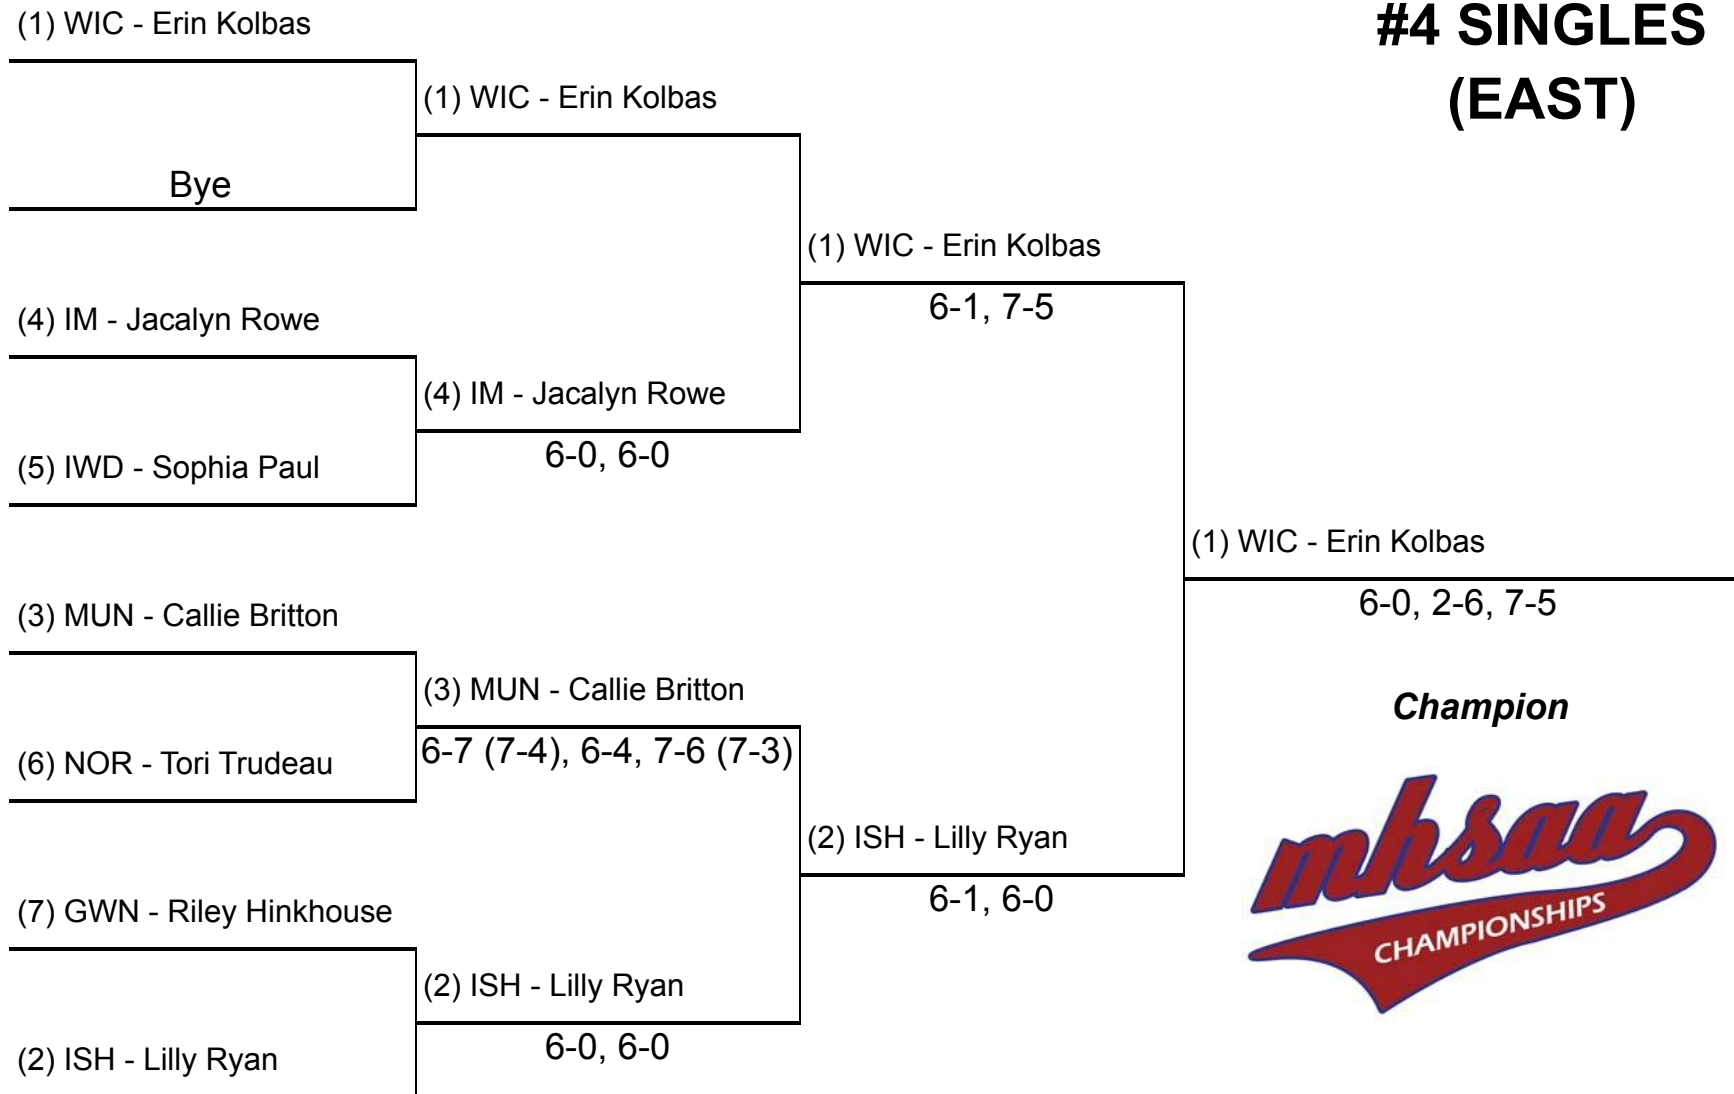

#4 SINGLES (EAST)

GWN	IM	IWD	ISH	MUN	NOR	WIC
	1		2	1		3