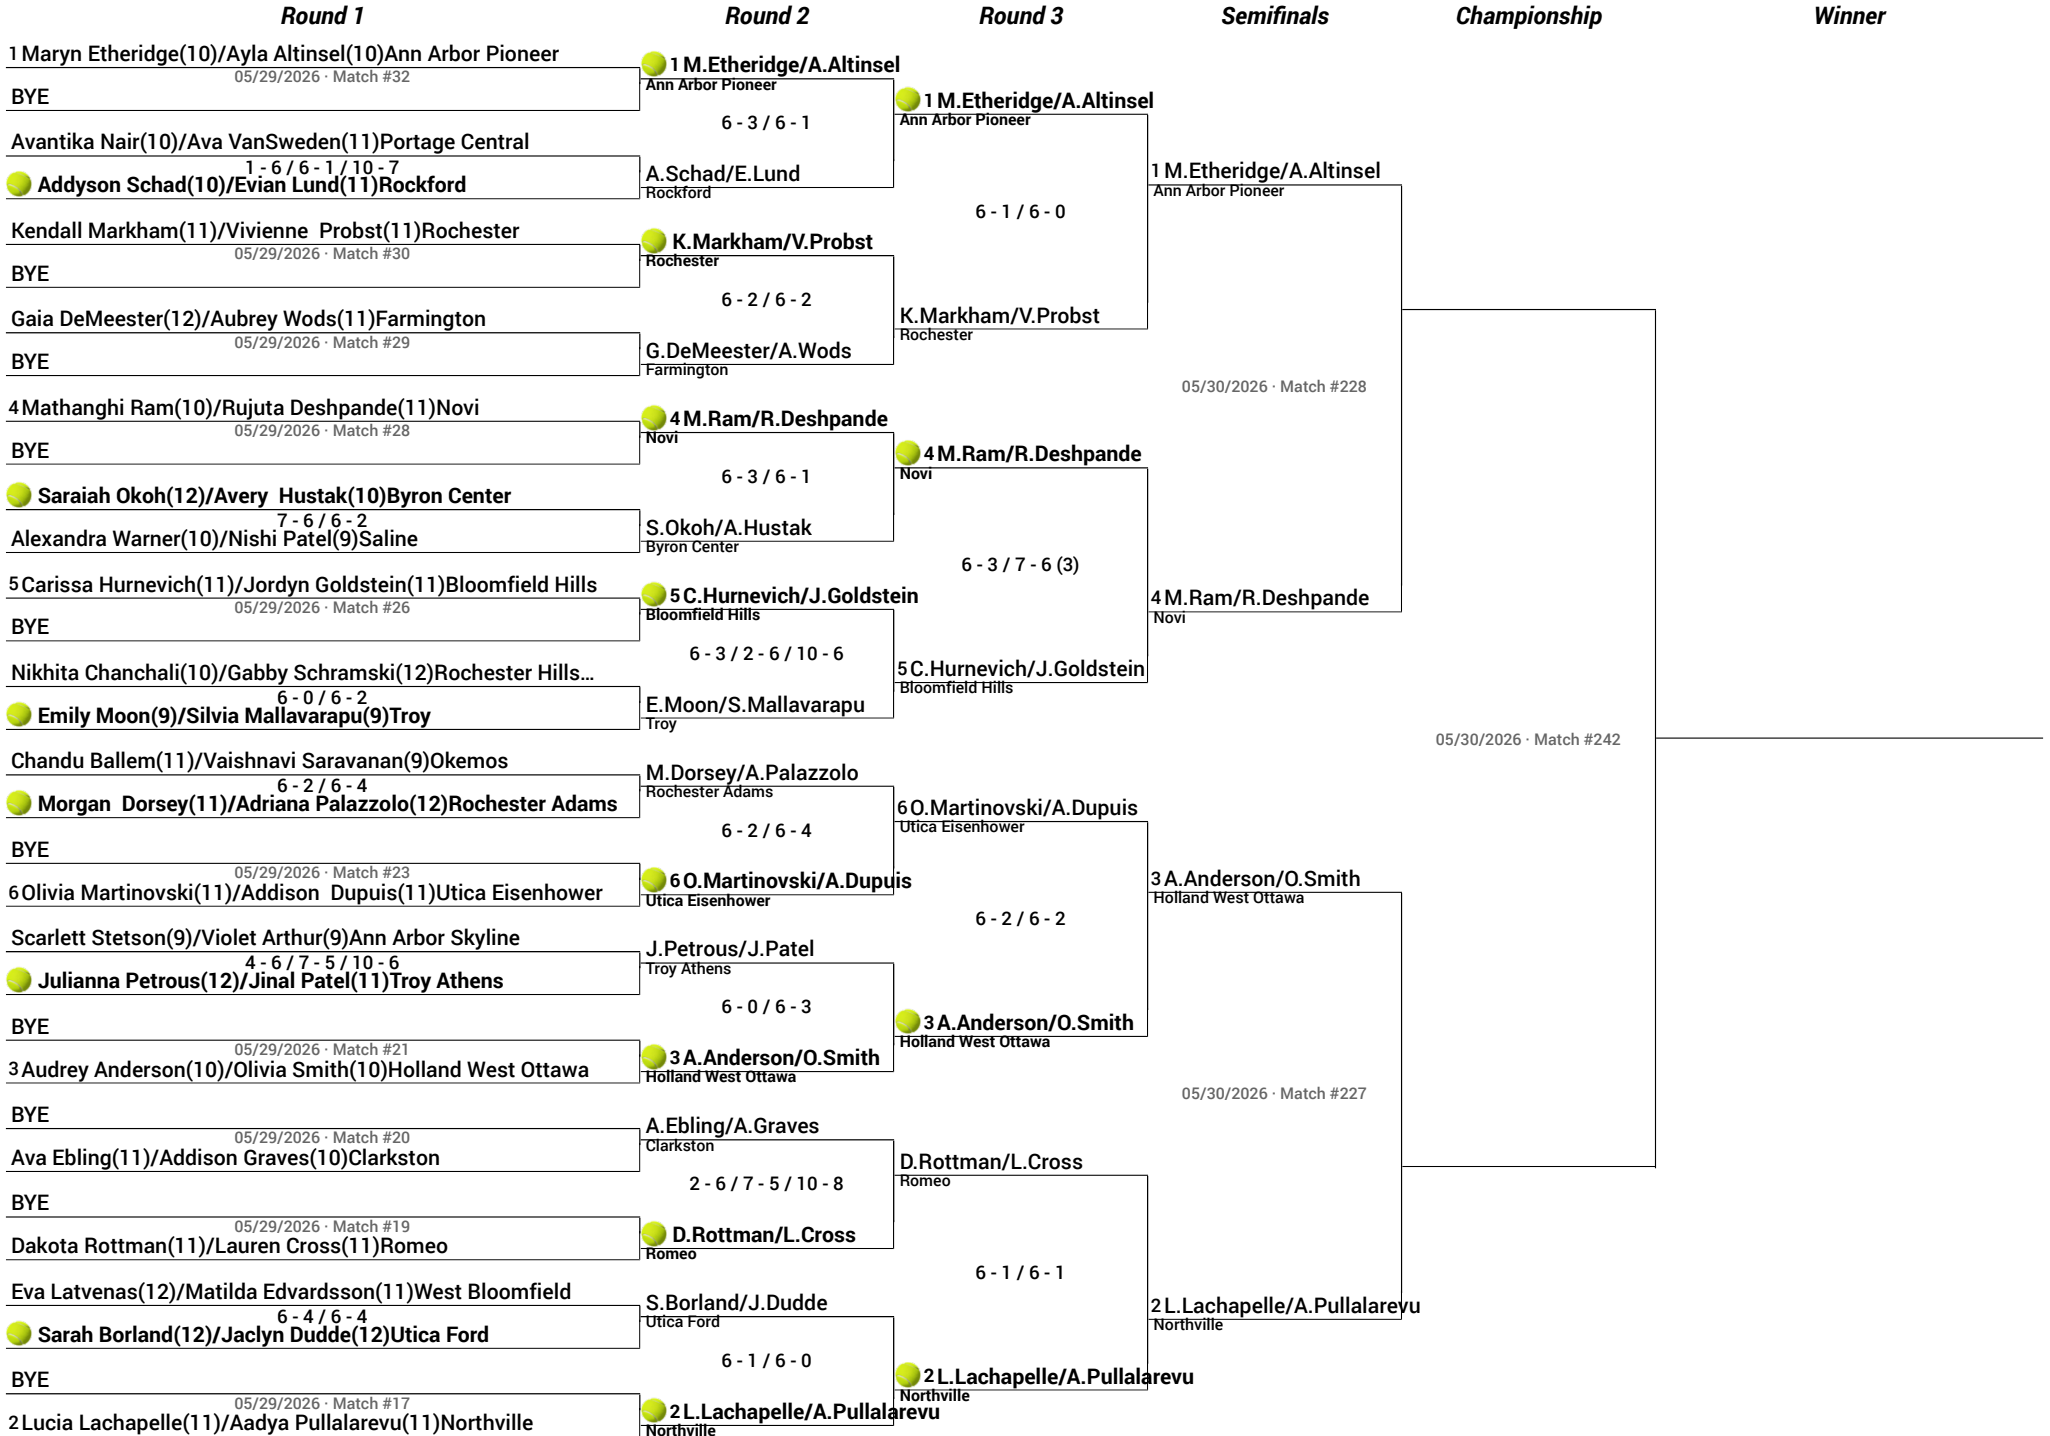

MHSAA Finals Tournament-2026

Division: 1 Host: State Finals-D1 Type:Doubles Flight:3