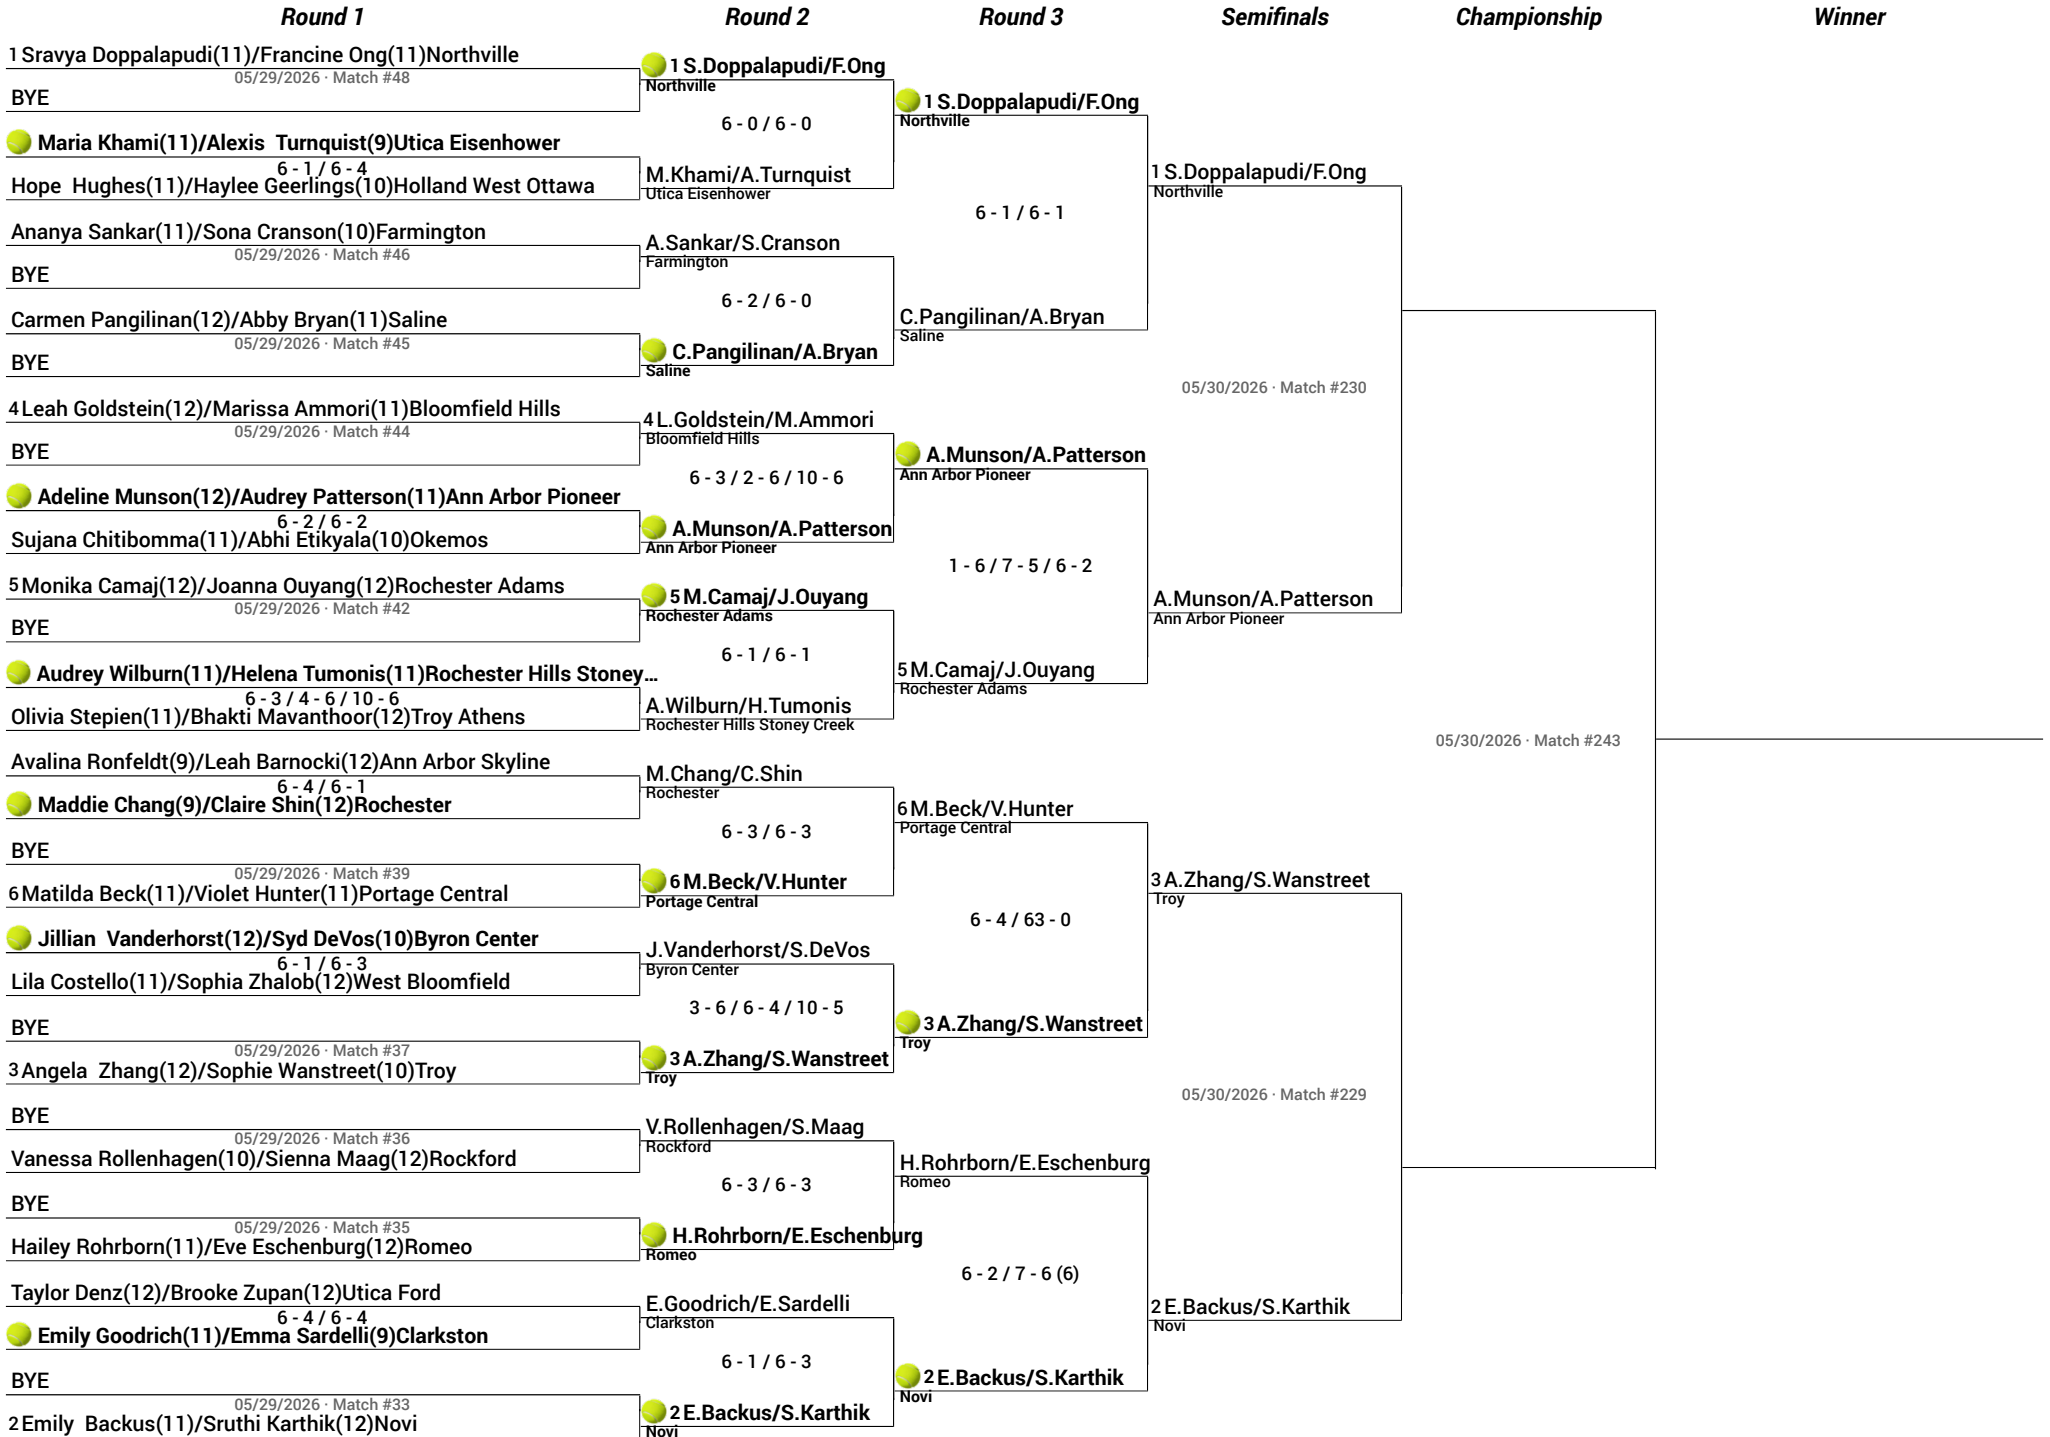

4 A.Gabriel/K.Lu
Utica Eisenhower

05/30/2026 · Match #244

3 E.Dober/M.McPhail
Northville

05/30/2026 · Match #231

2 N.Jasti/H.Wanstreet
Troy

MHSAA Finals Tournament-2026

Division: 1 Host: State Finals-D1 Type:Doubles Flight:2