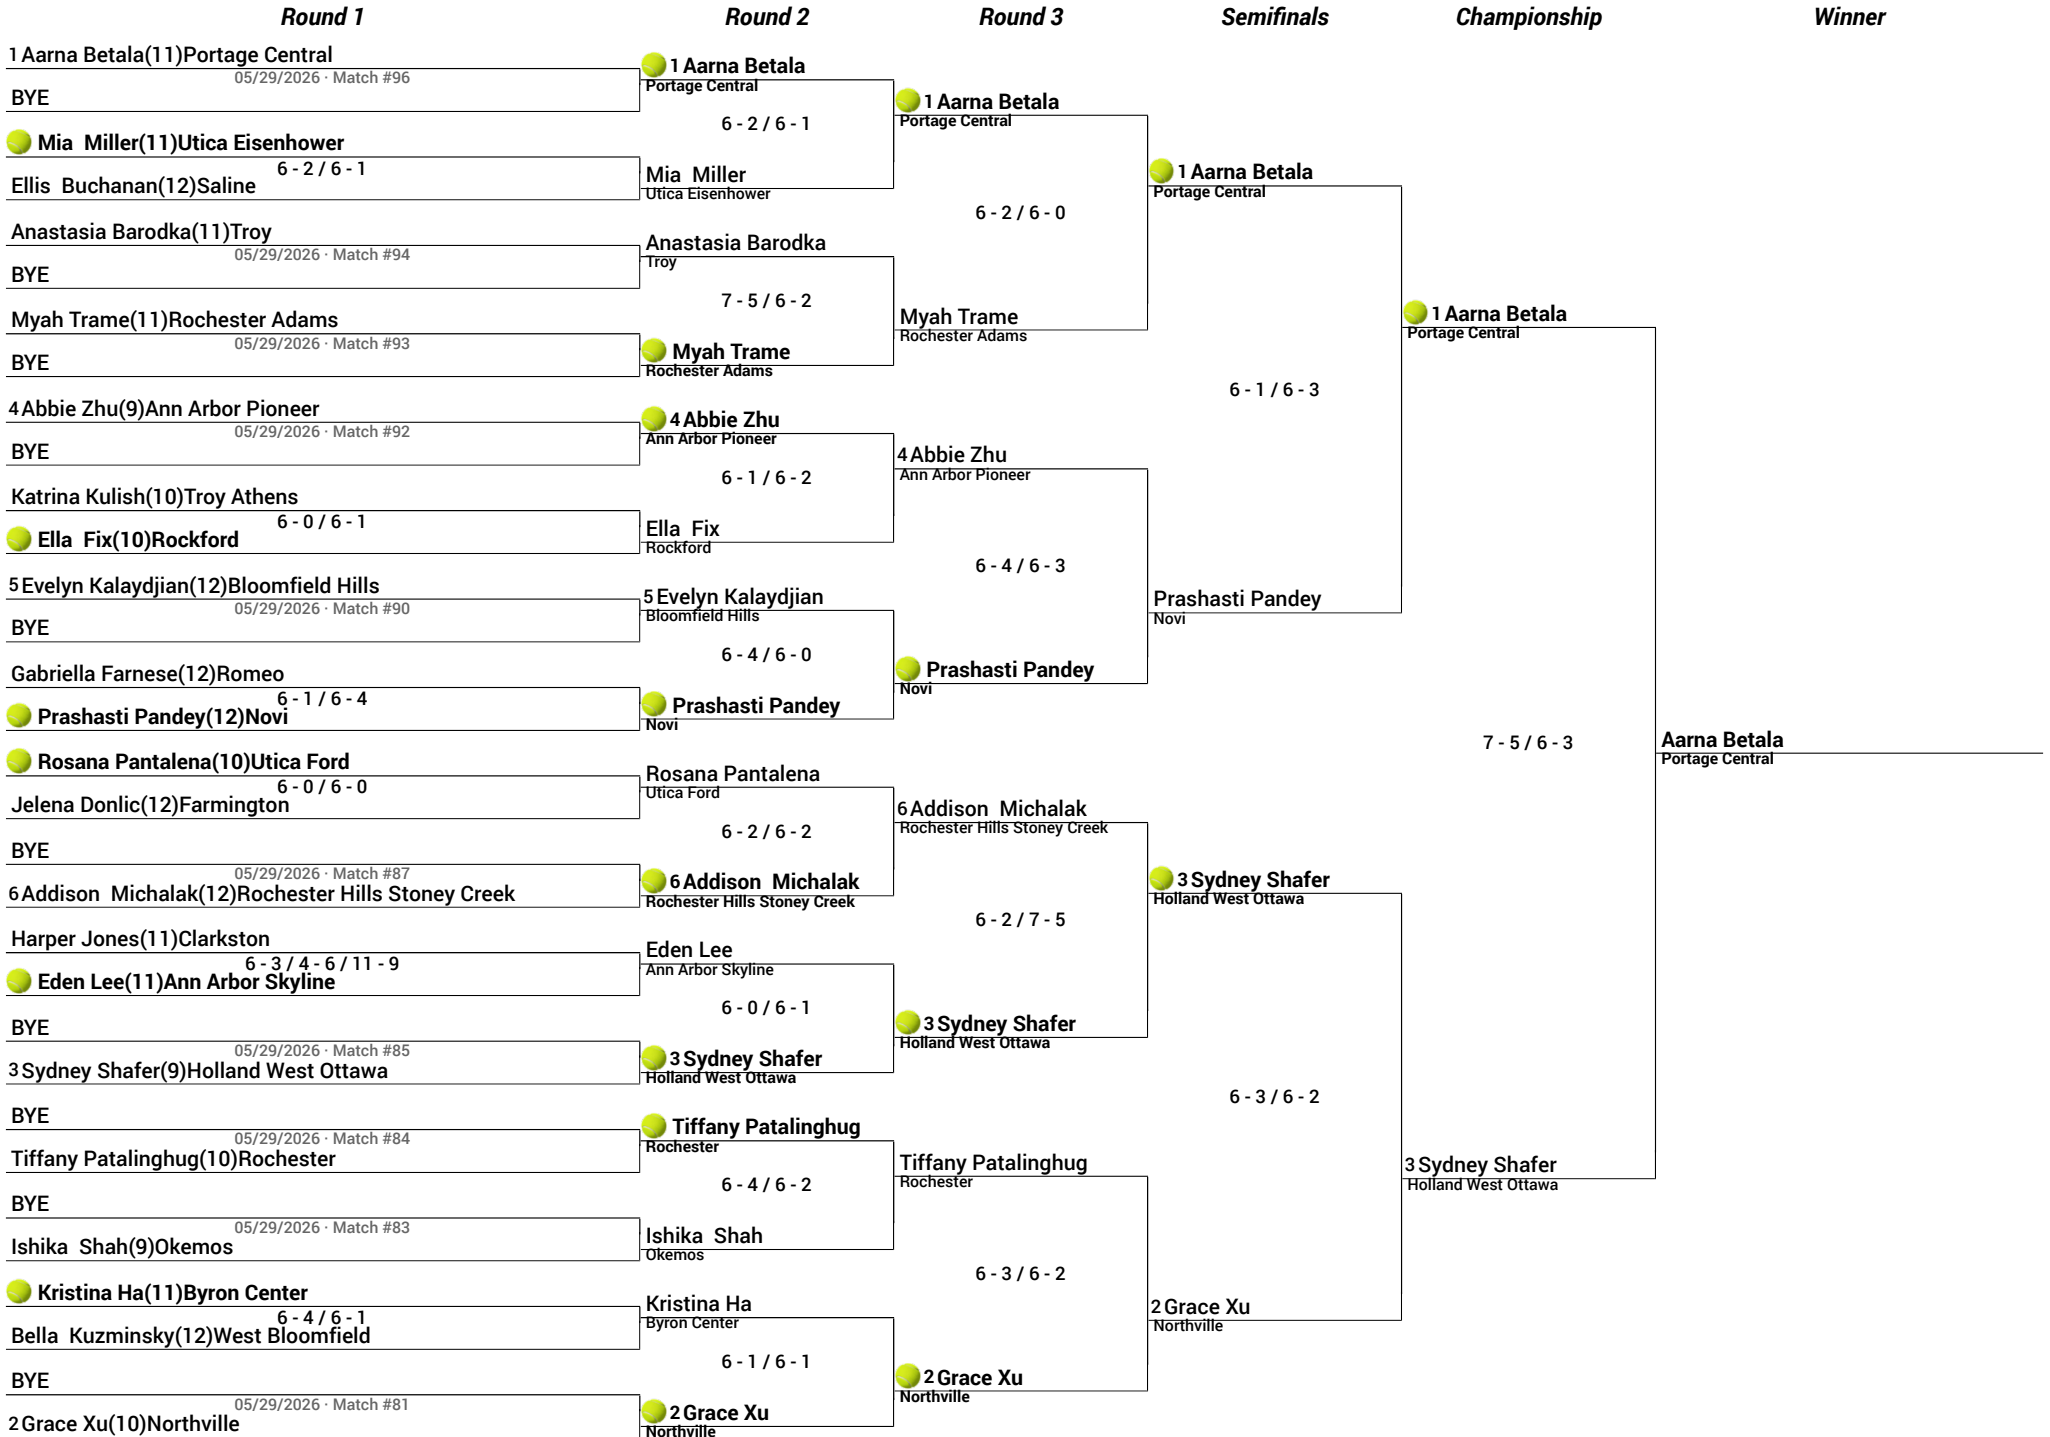

**MHSAA Finals Tournament-2026**  
**Division: 1 Host: State Finals-D1 Type: Singles Flight:3**

MHSAA Finals Tournament-2026

Division: 1 Host: State Finals-D1 Type: Singles Flight:4