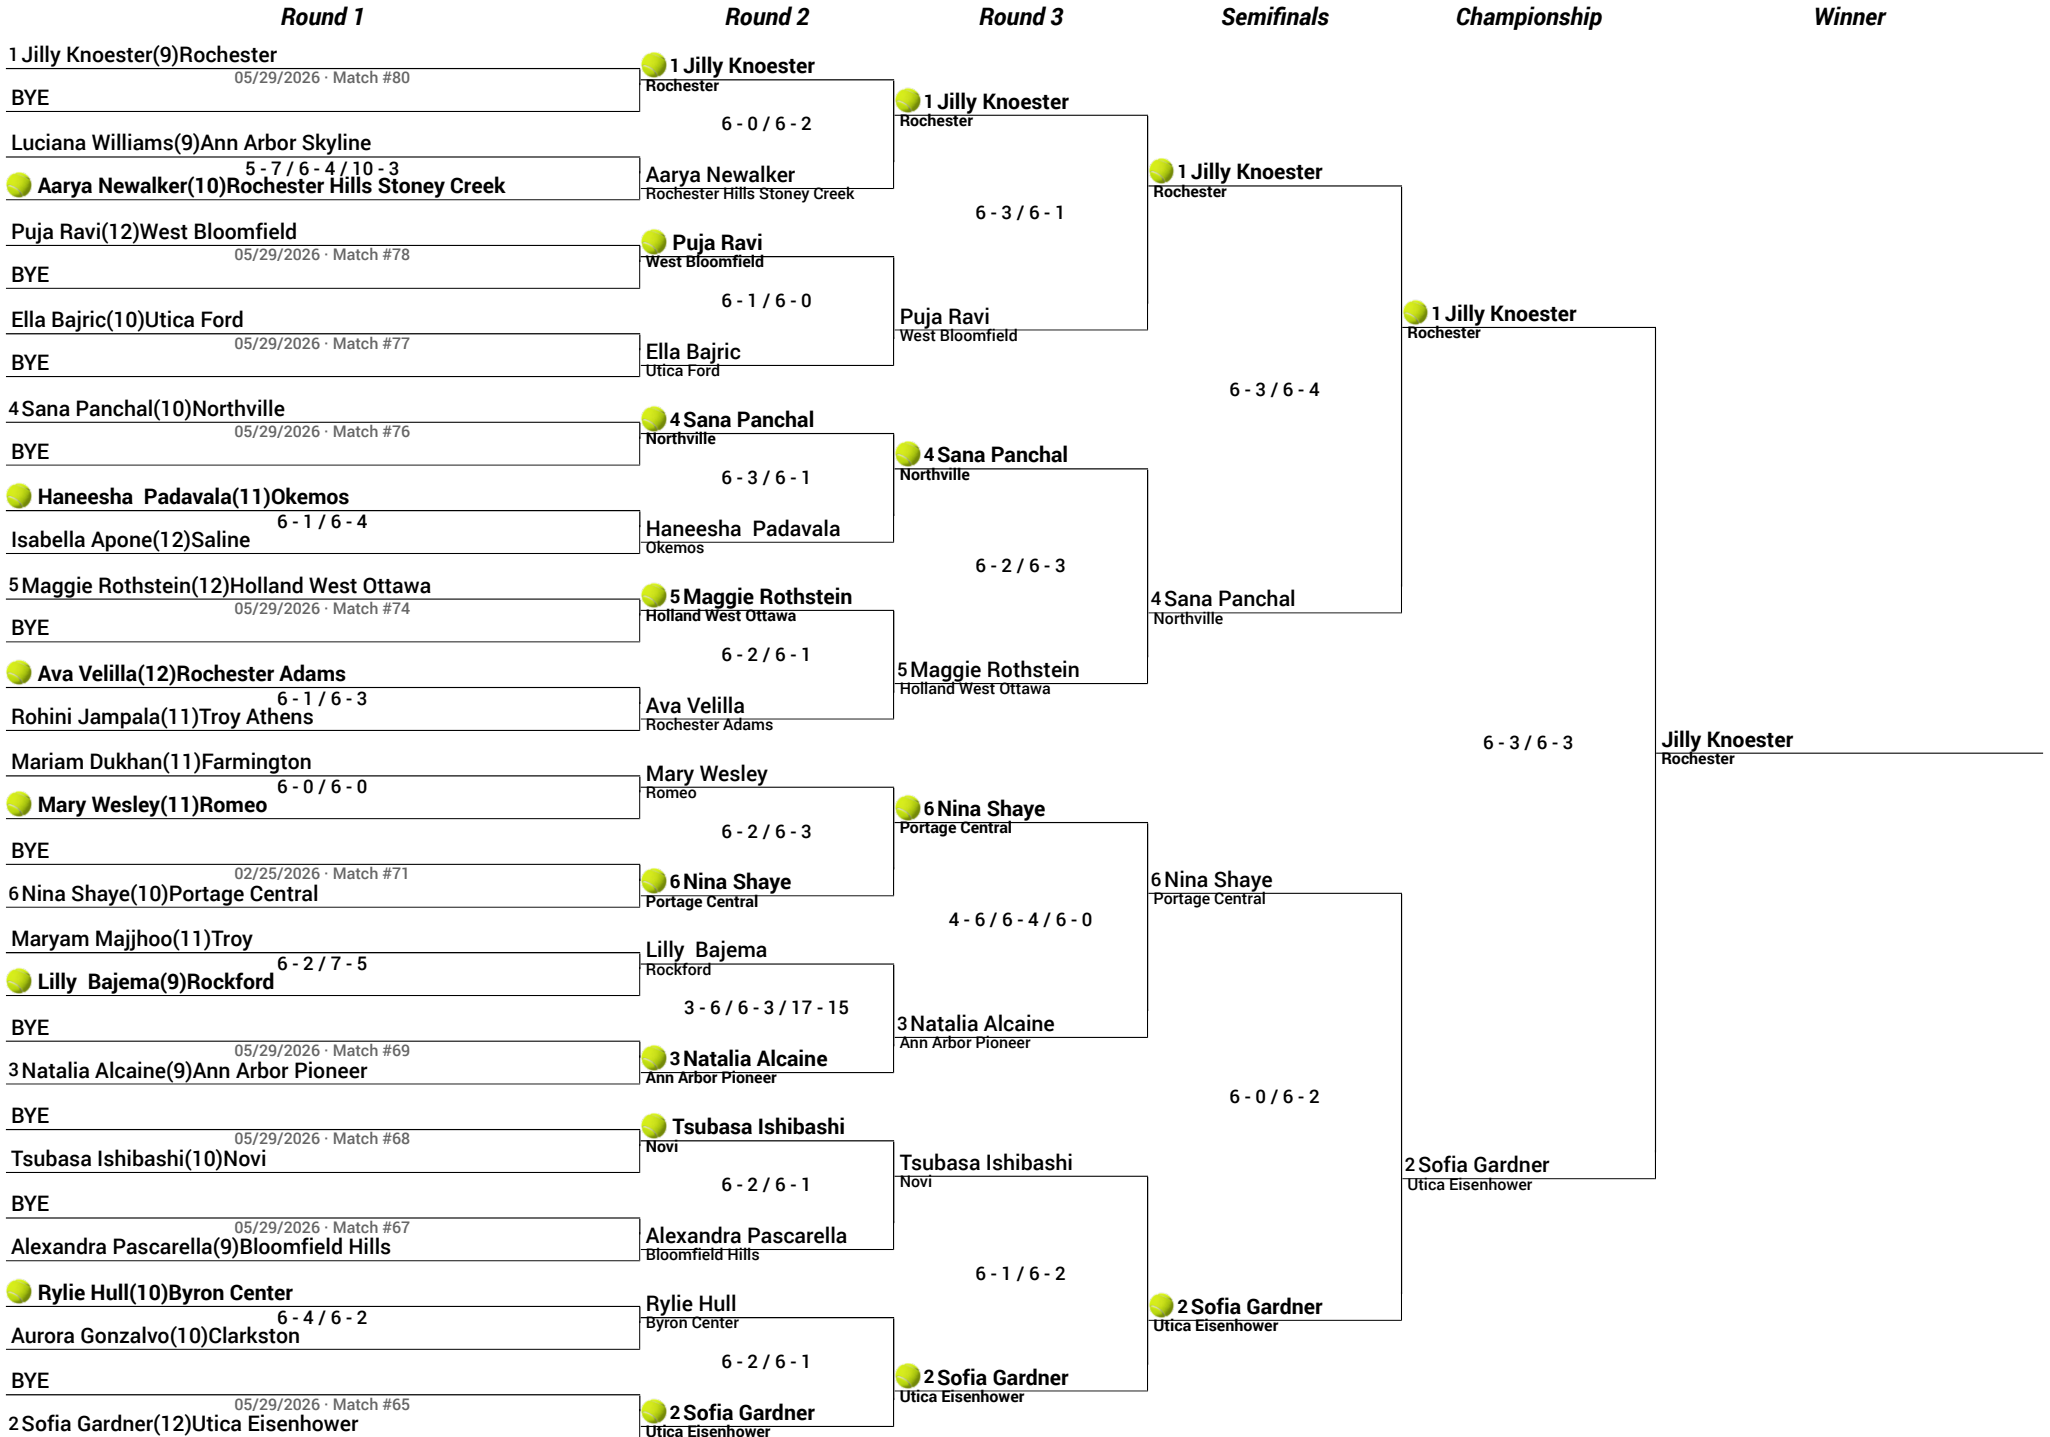

**MHSAA Finals Tournament-2026**  
**Division: 1 Host: State Finals-D1 Type: Singles Flight:3**

MHSAA Finals Tournament-2026

Division: 1 Host: State Finals-D1 Type: Singles Flight:4