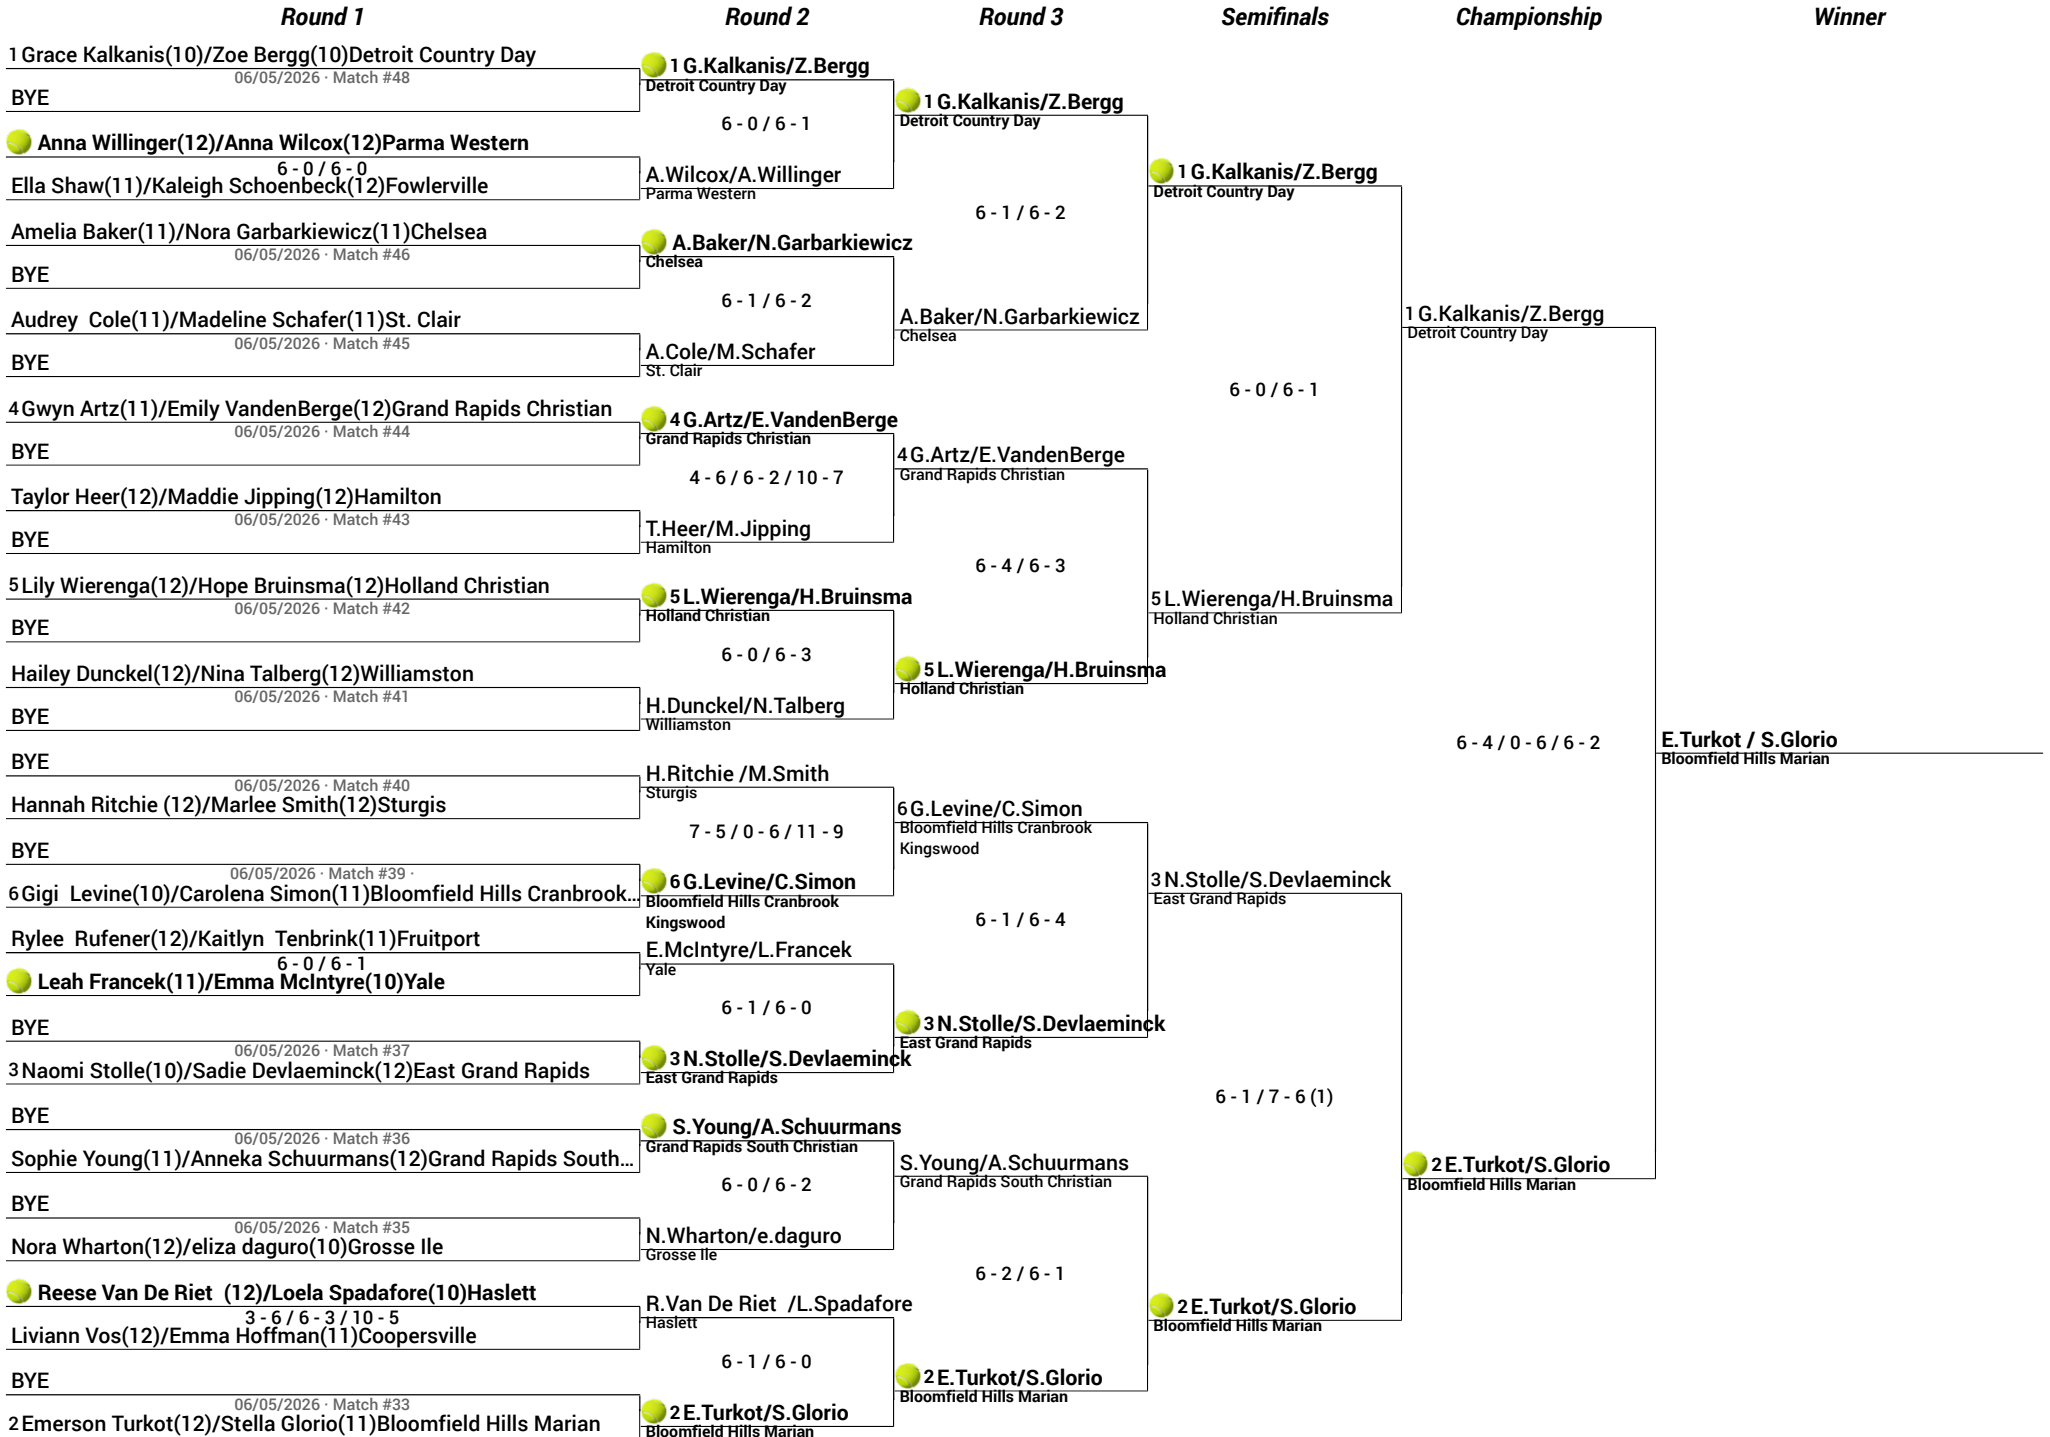

MHSAA Finals Tournament-2026
Division: 3 Host: State Finals-D3 Type: Singles Flight:4

MHSAA Finals Tournament-2026

Division: 3 Host: State Finals-D3 Type:Doubles Flight:1

MHSAA Finals Tournament-2026

Division: 3 Host: State Finals-D3 Type:Doubles Flight:2