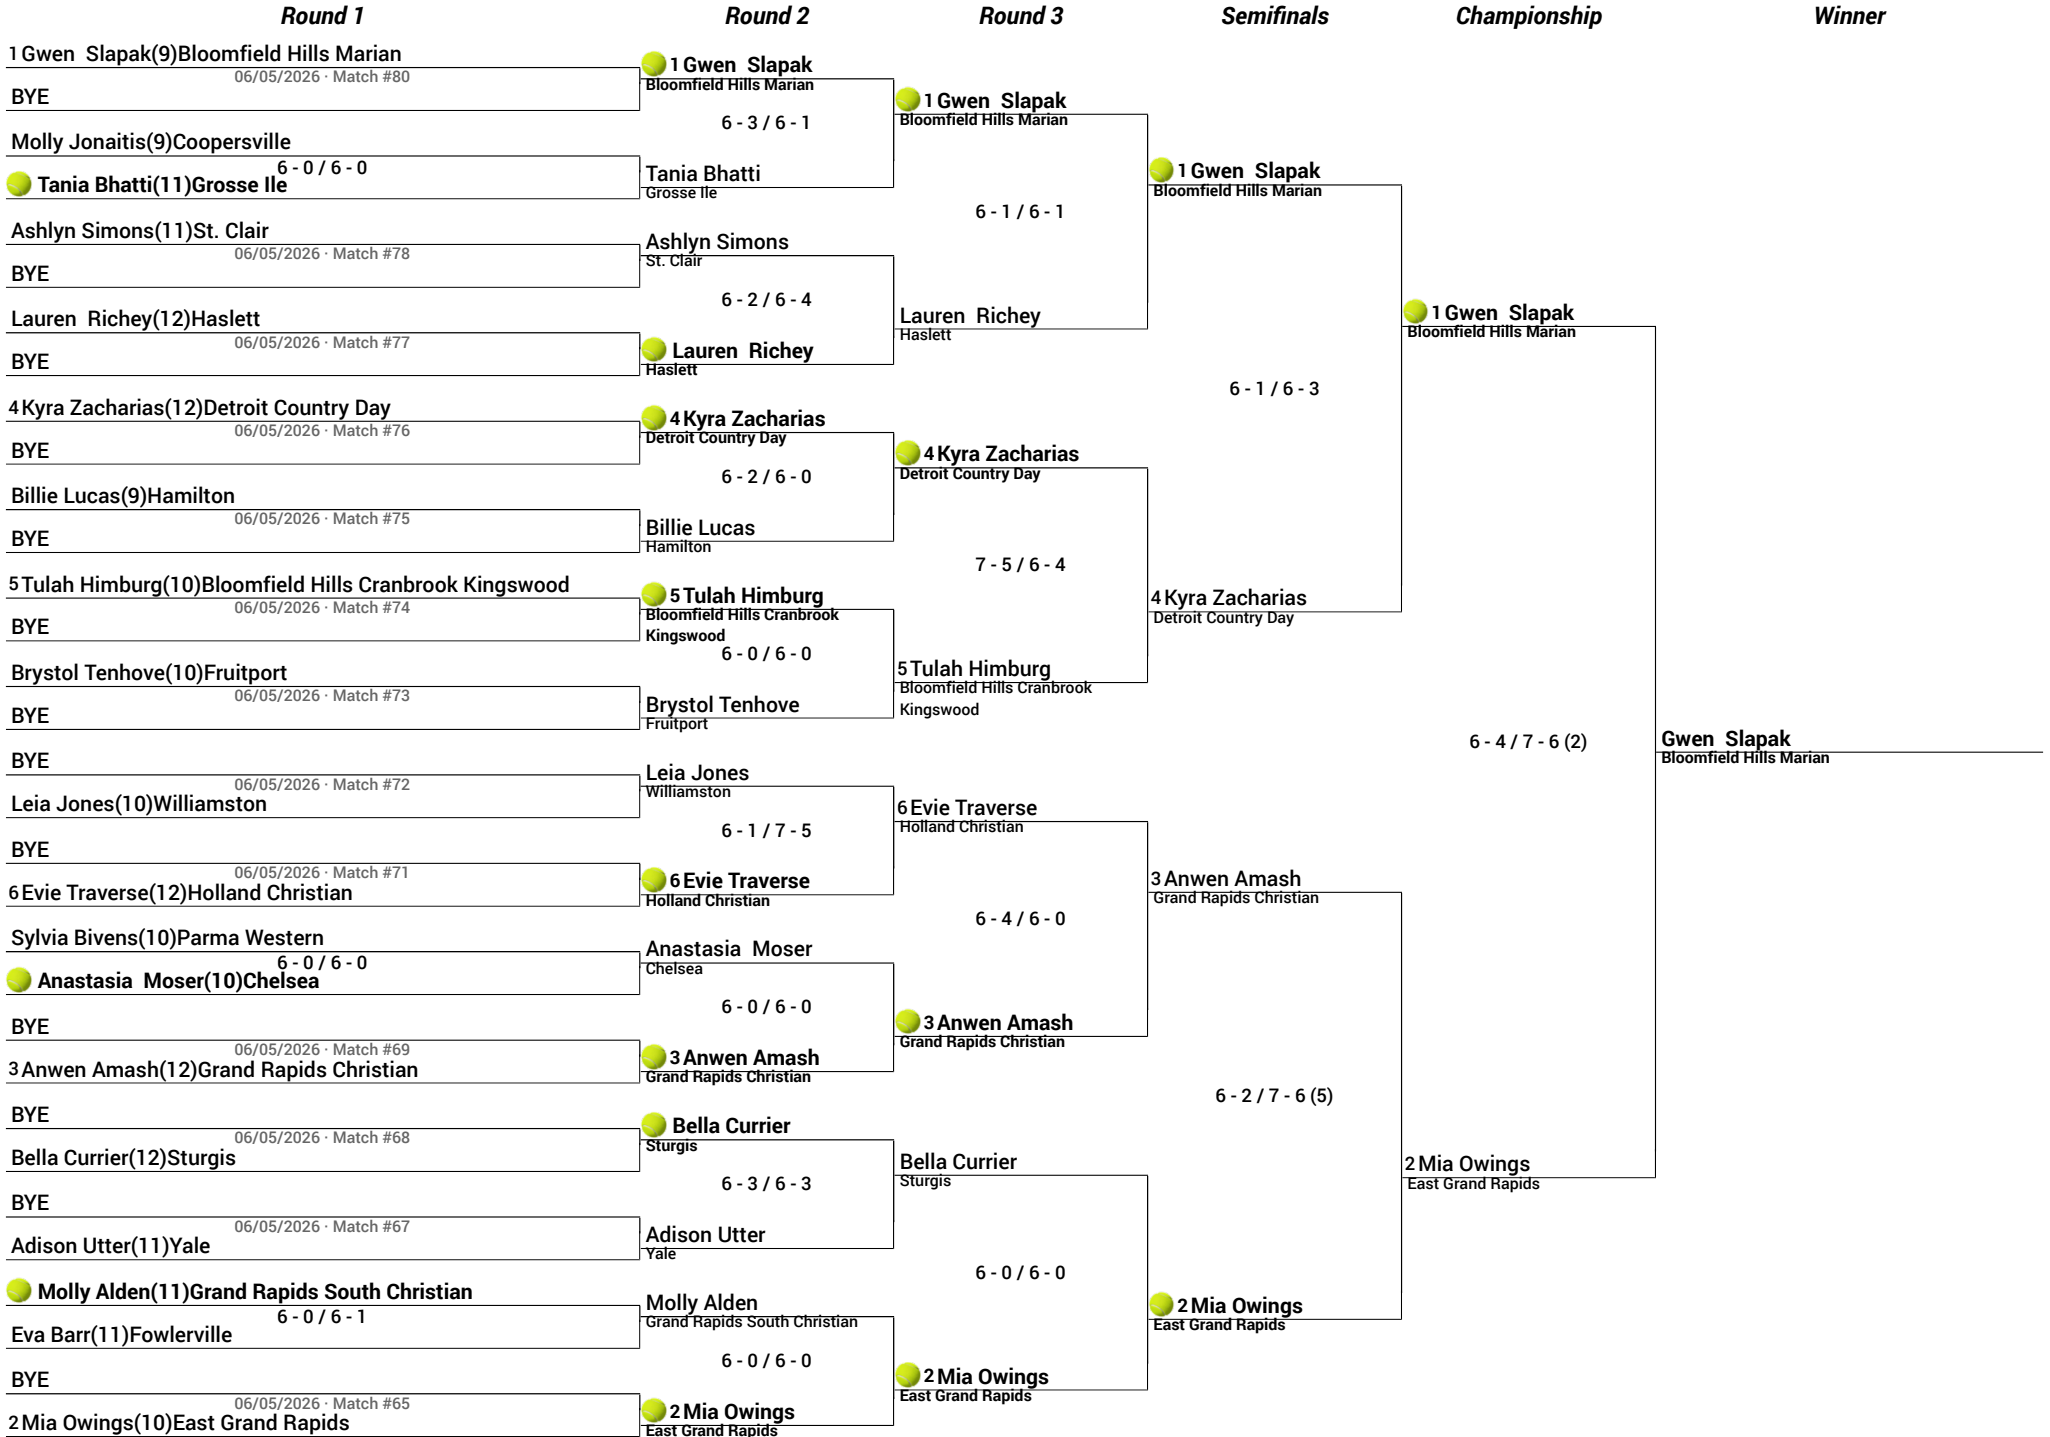

MHSAA Finals Tournament-2026
Division: 3 Host: State Finals-D3 Type: Singles Flight:4