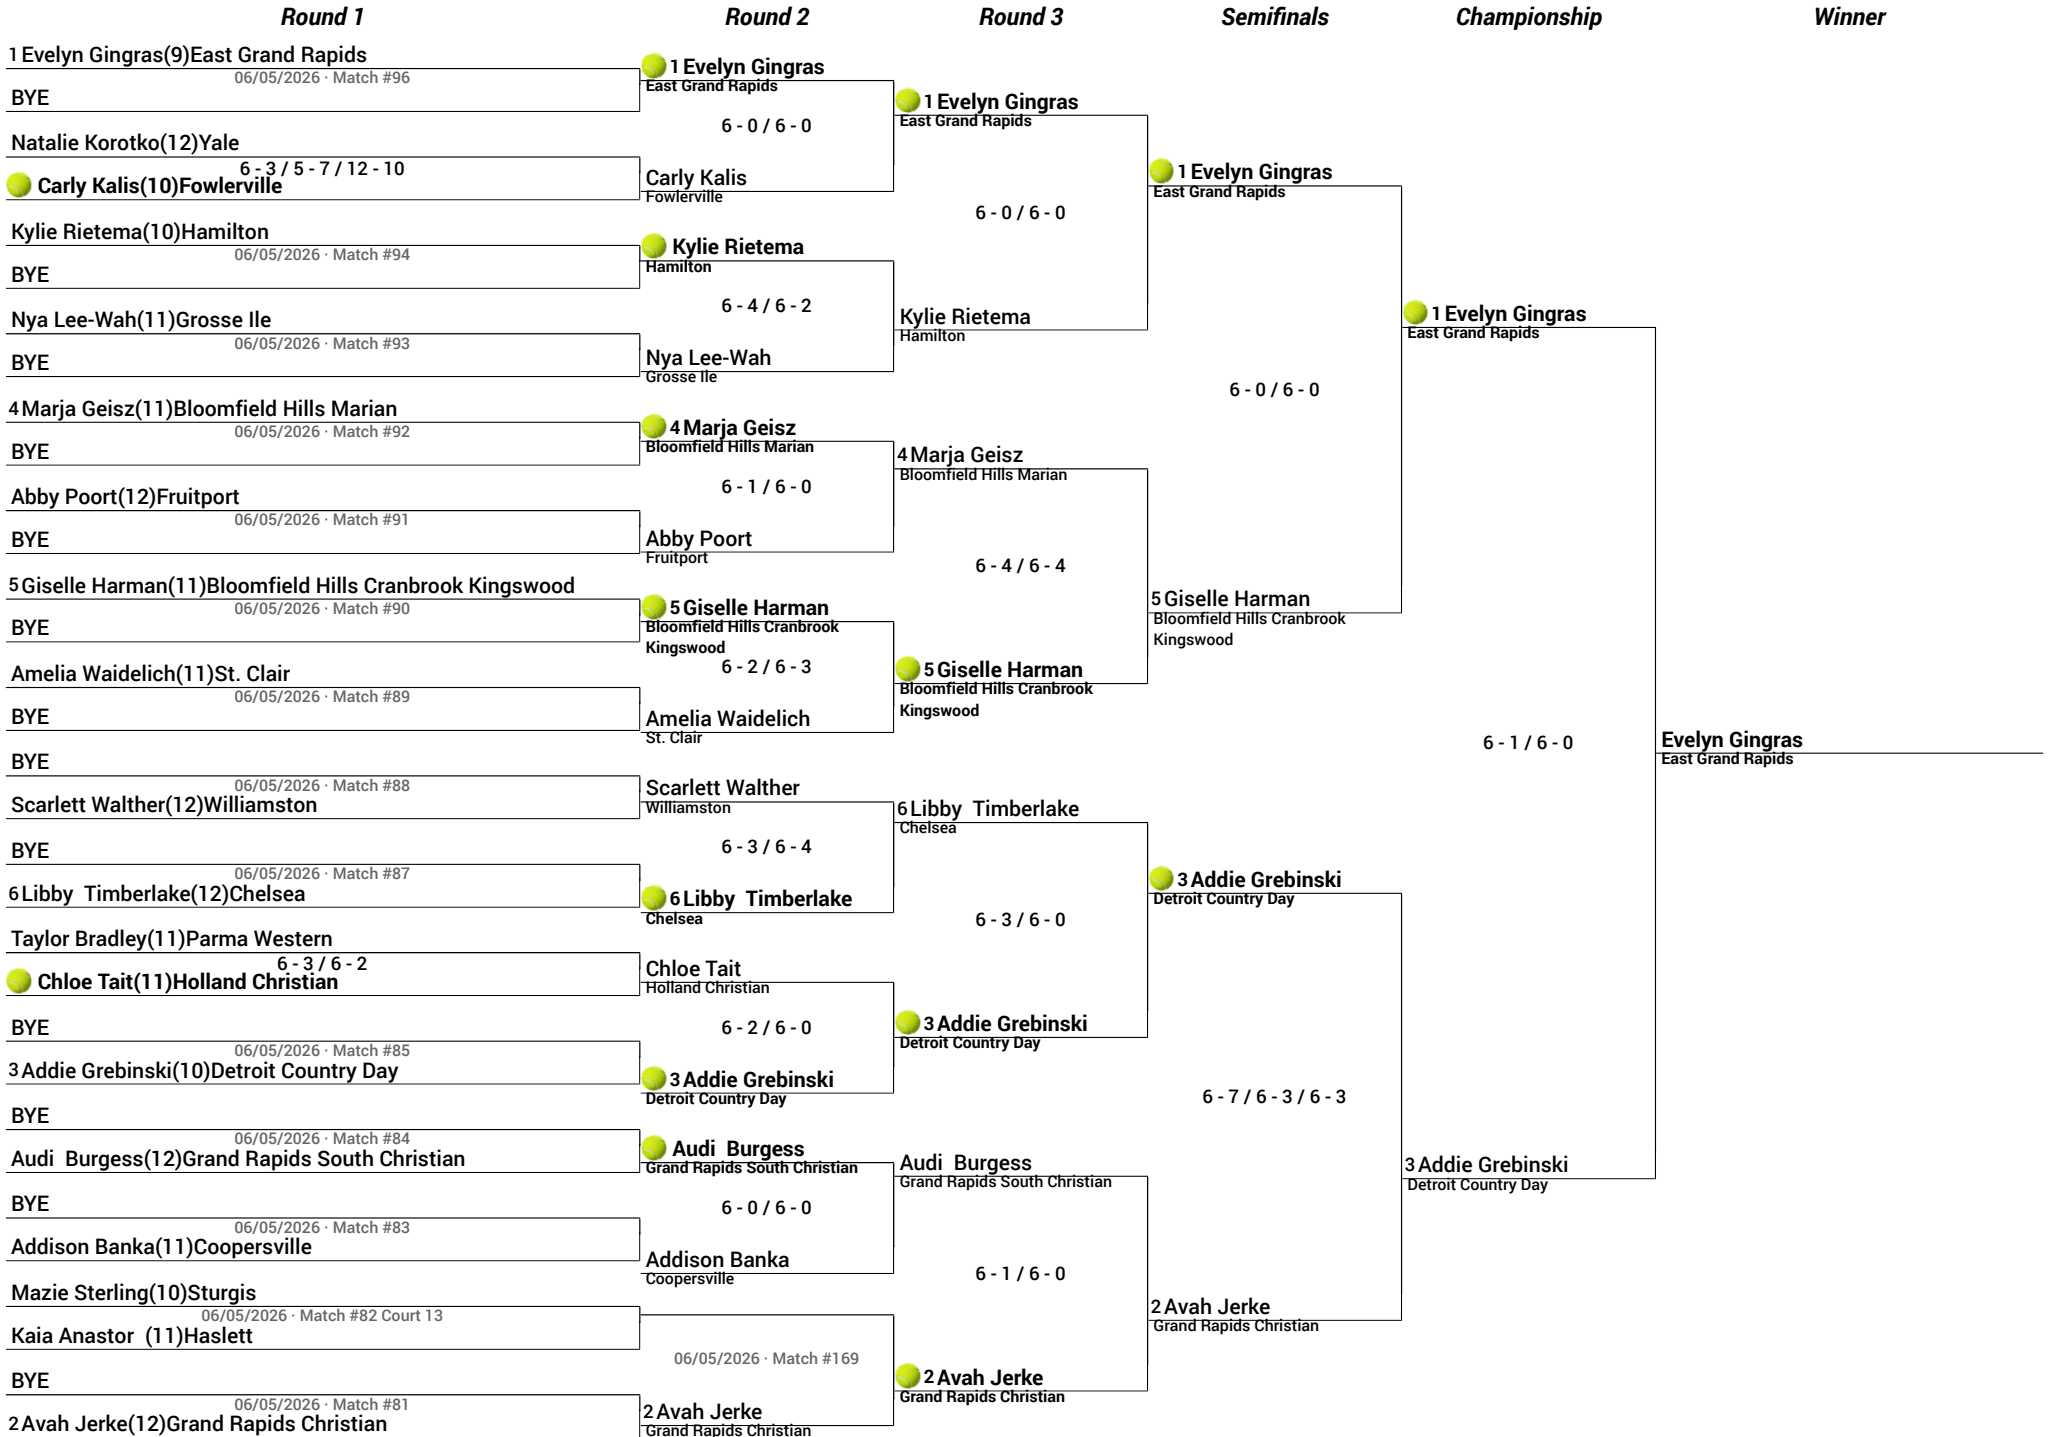

Karishma Vakhariya
 Detroit Country Day

● 3 Farha Malviya
 East Grand Rapids

6 - 4 / 6 - 1

3 Farha Malviya
 East Grand Rapids

2 Ida Mertens
 Grand Rapids Christian

MHSAA Finals Tournament-2026
Division: 3 Host: State Finals-D3 Type: Singles Flight:3