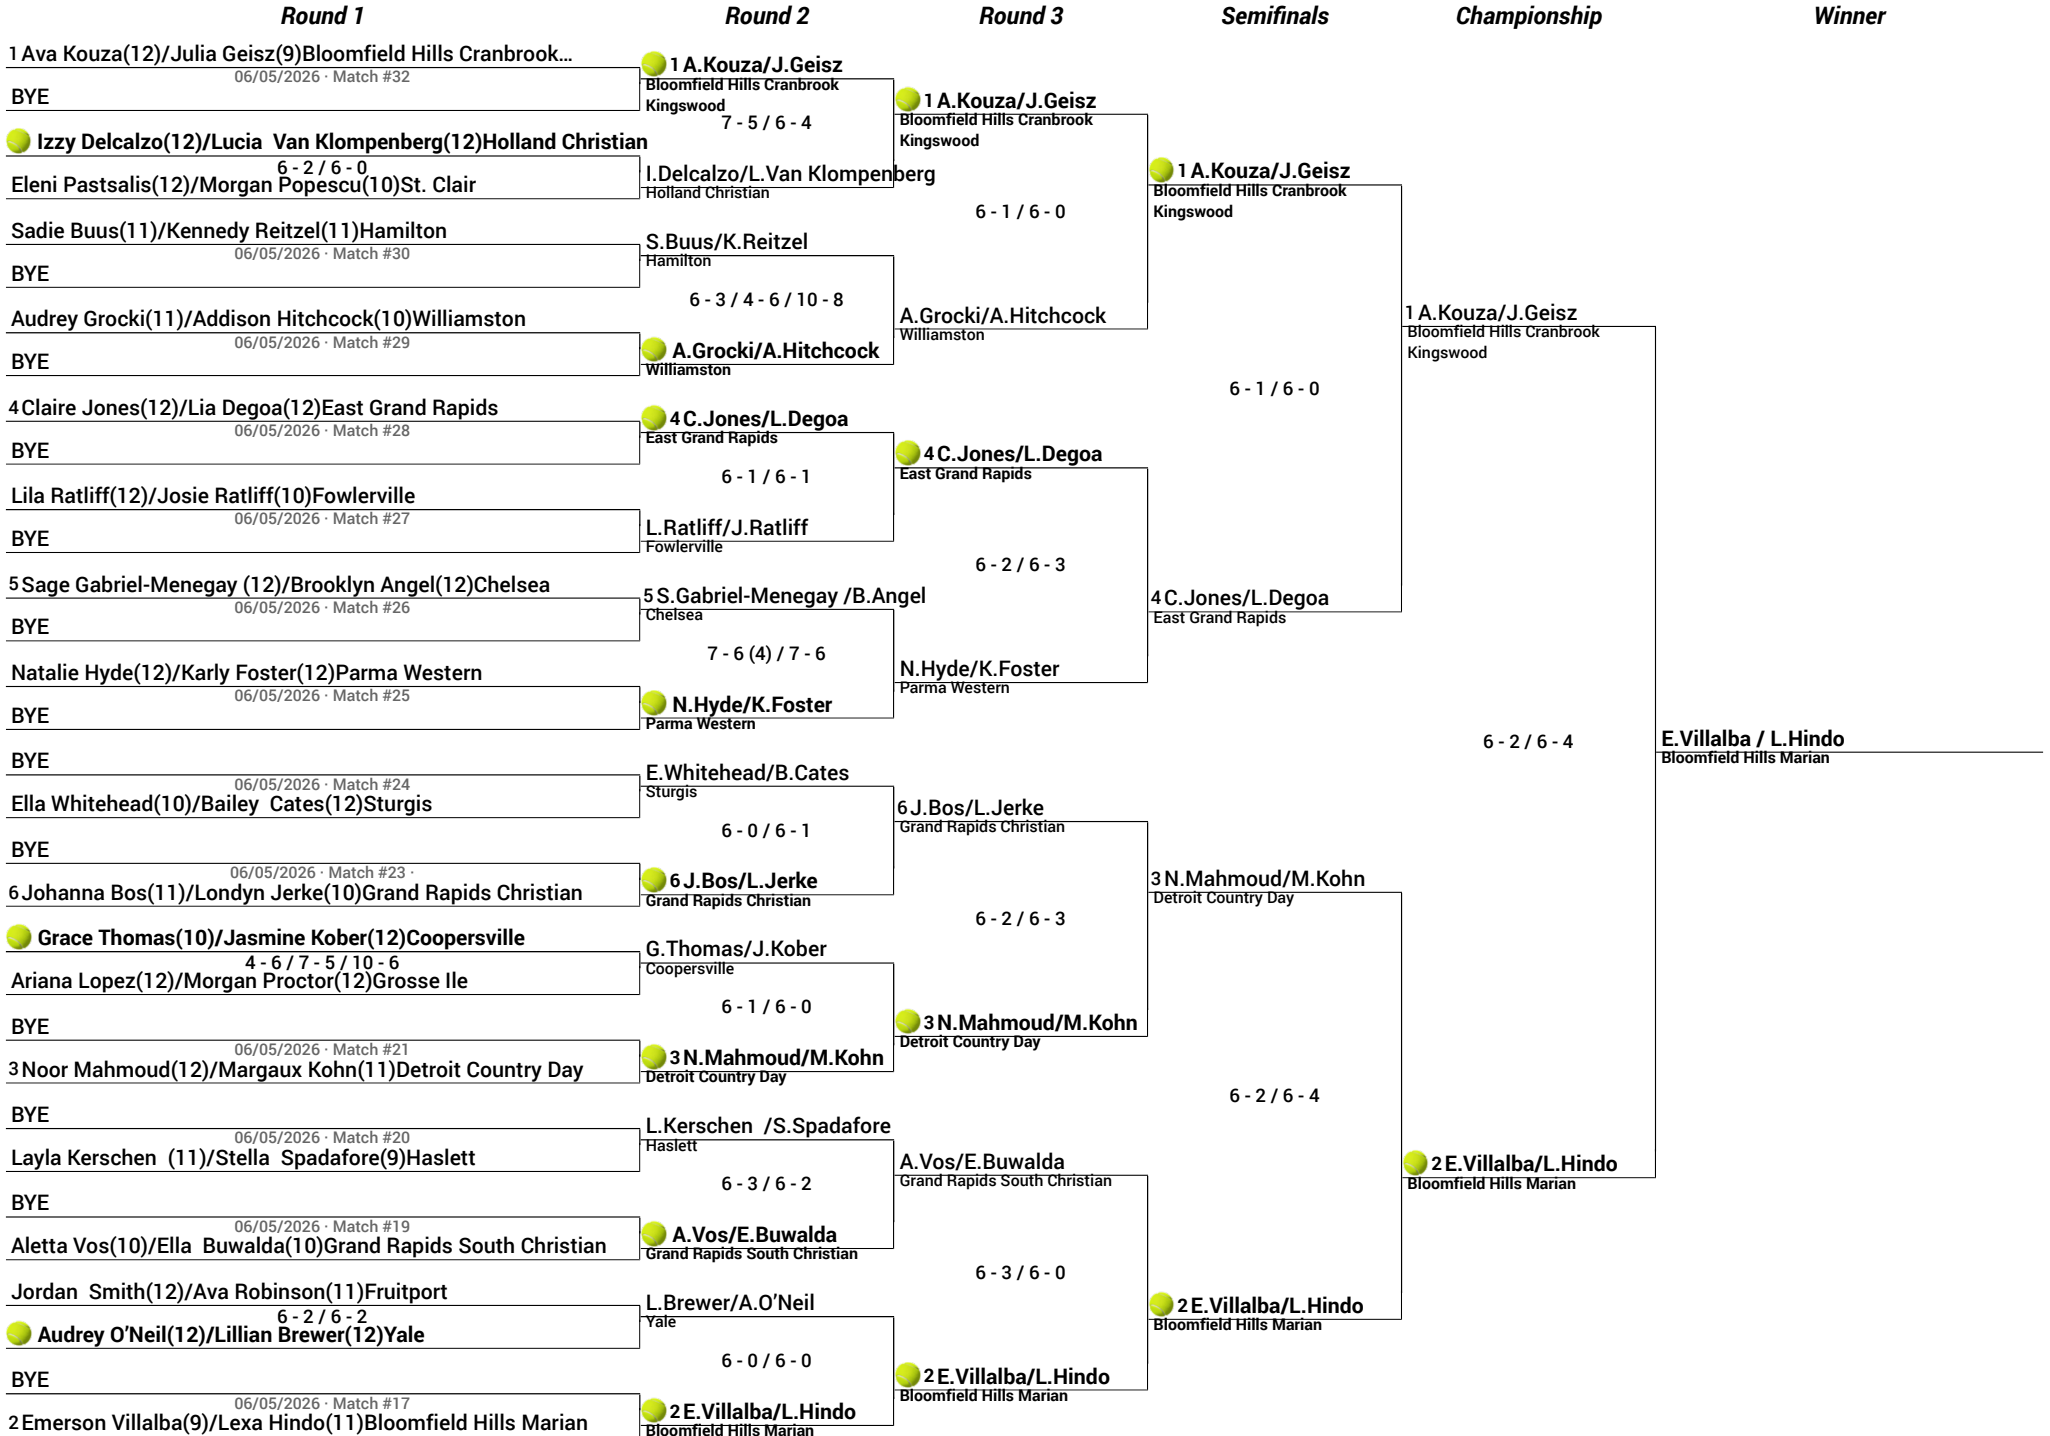

MHSAA Finals Tournament-2026
Division: 3 Host: State Finals-D3 Type:Doubles Flight:3