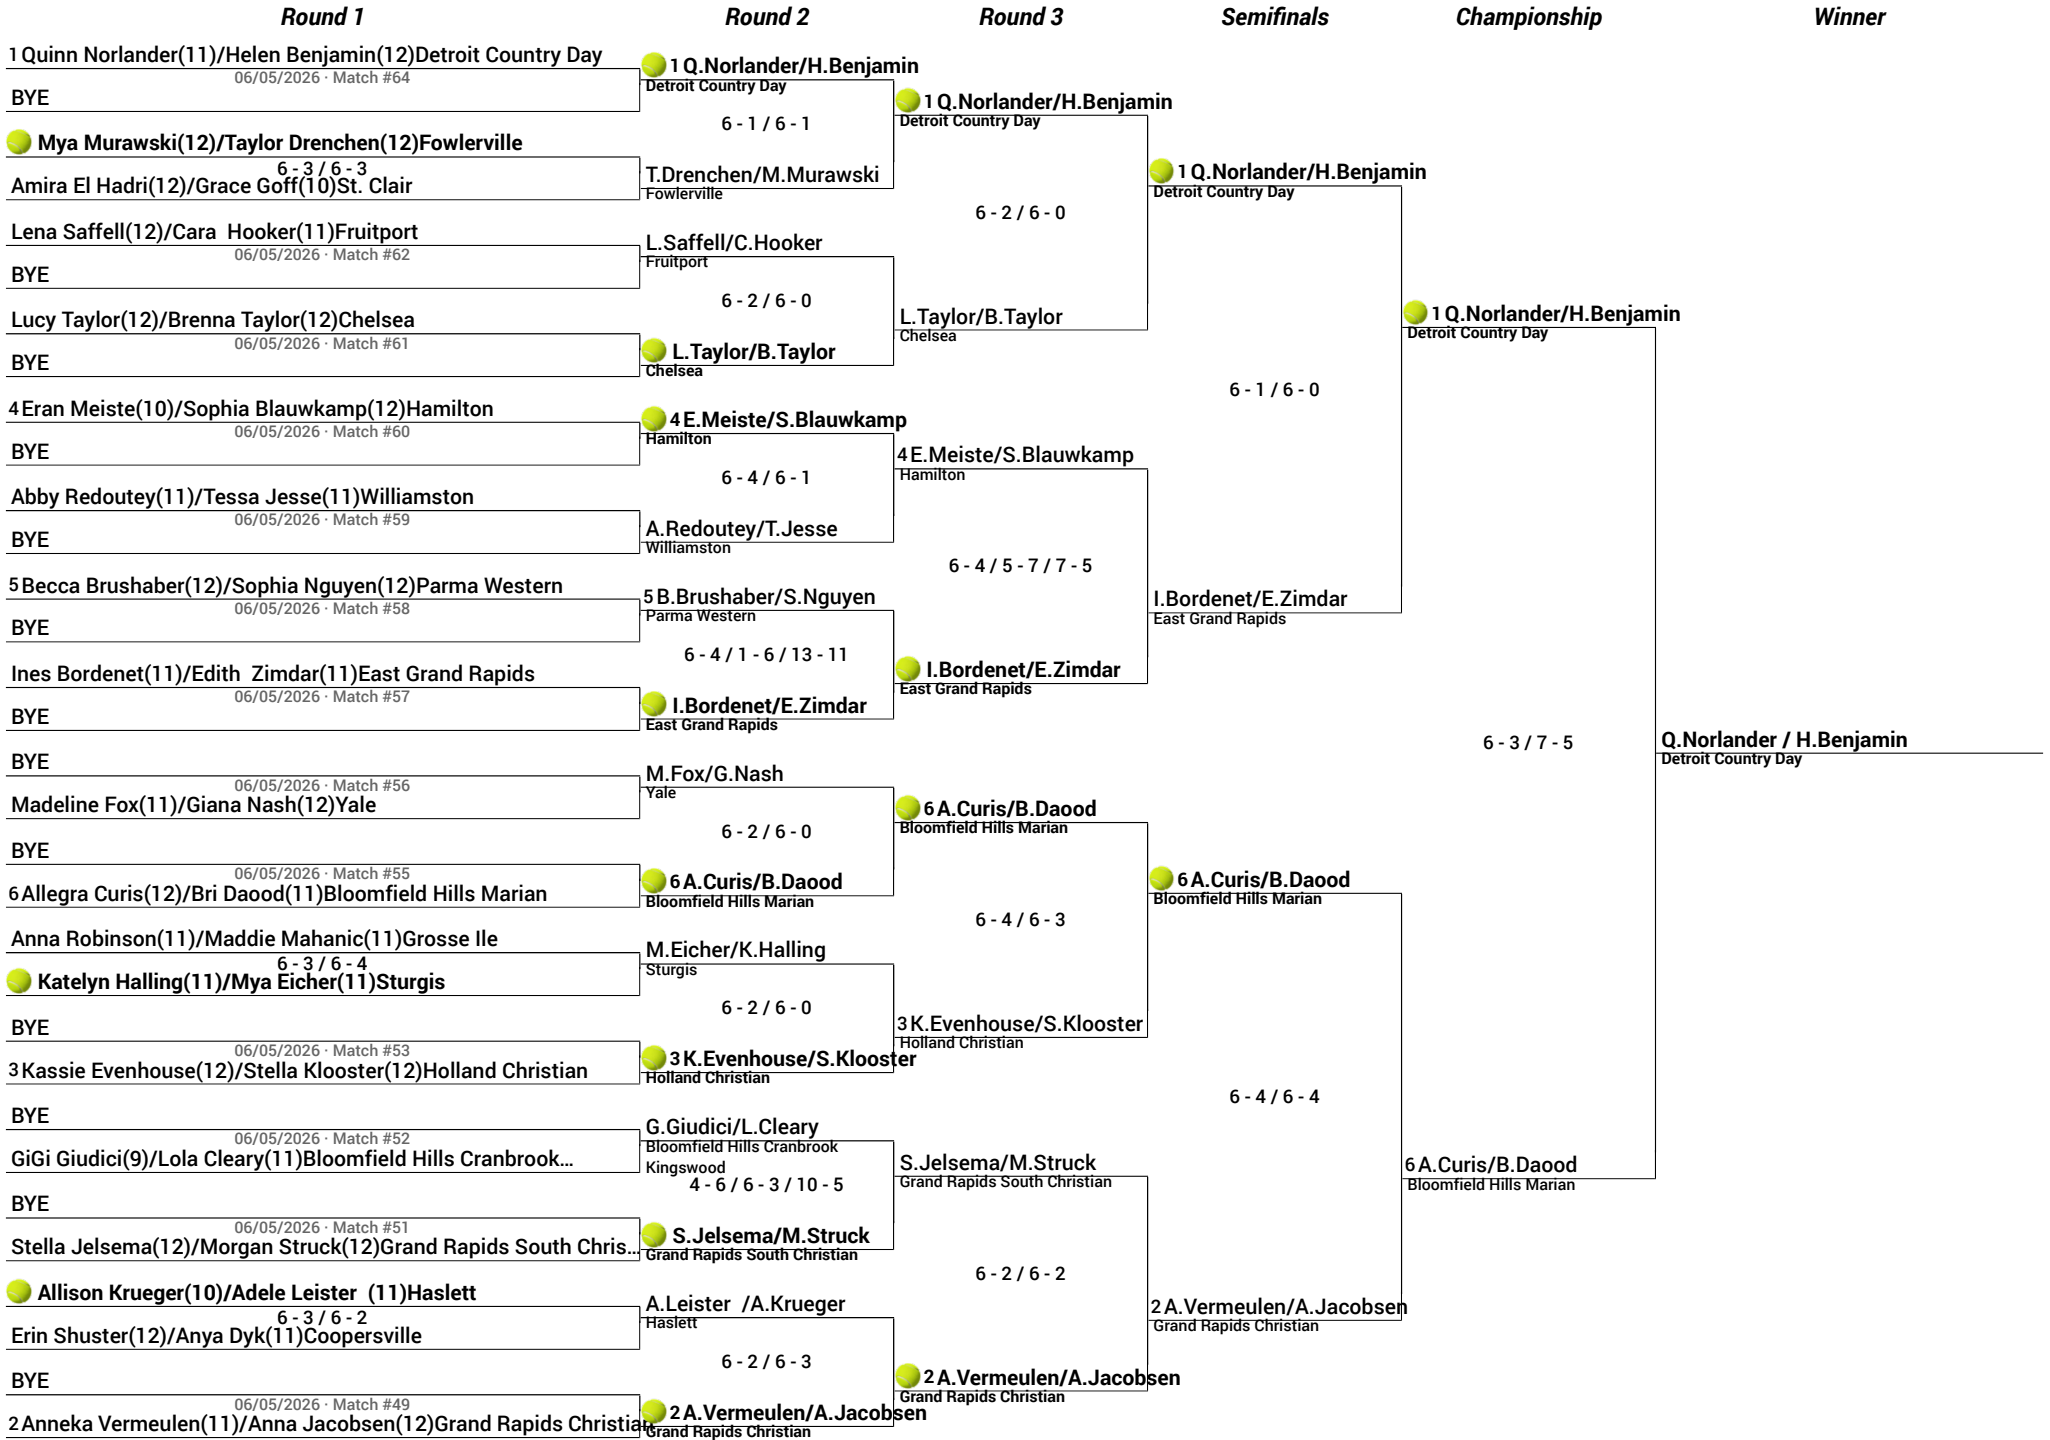

MHSAA Finals Tournament-2026
Division: 3 Host: State Finals-D3 Type: Singles Flight:4

MHSAA Finals Tournament-2026

Division: 3 Host: State Finals-D3 Type:Doubles Flight:1

MHSAA Finals Tournament-2026

Division: 3 Host: State Finals-D3 Type:Doubles Flight:2