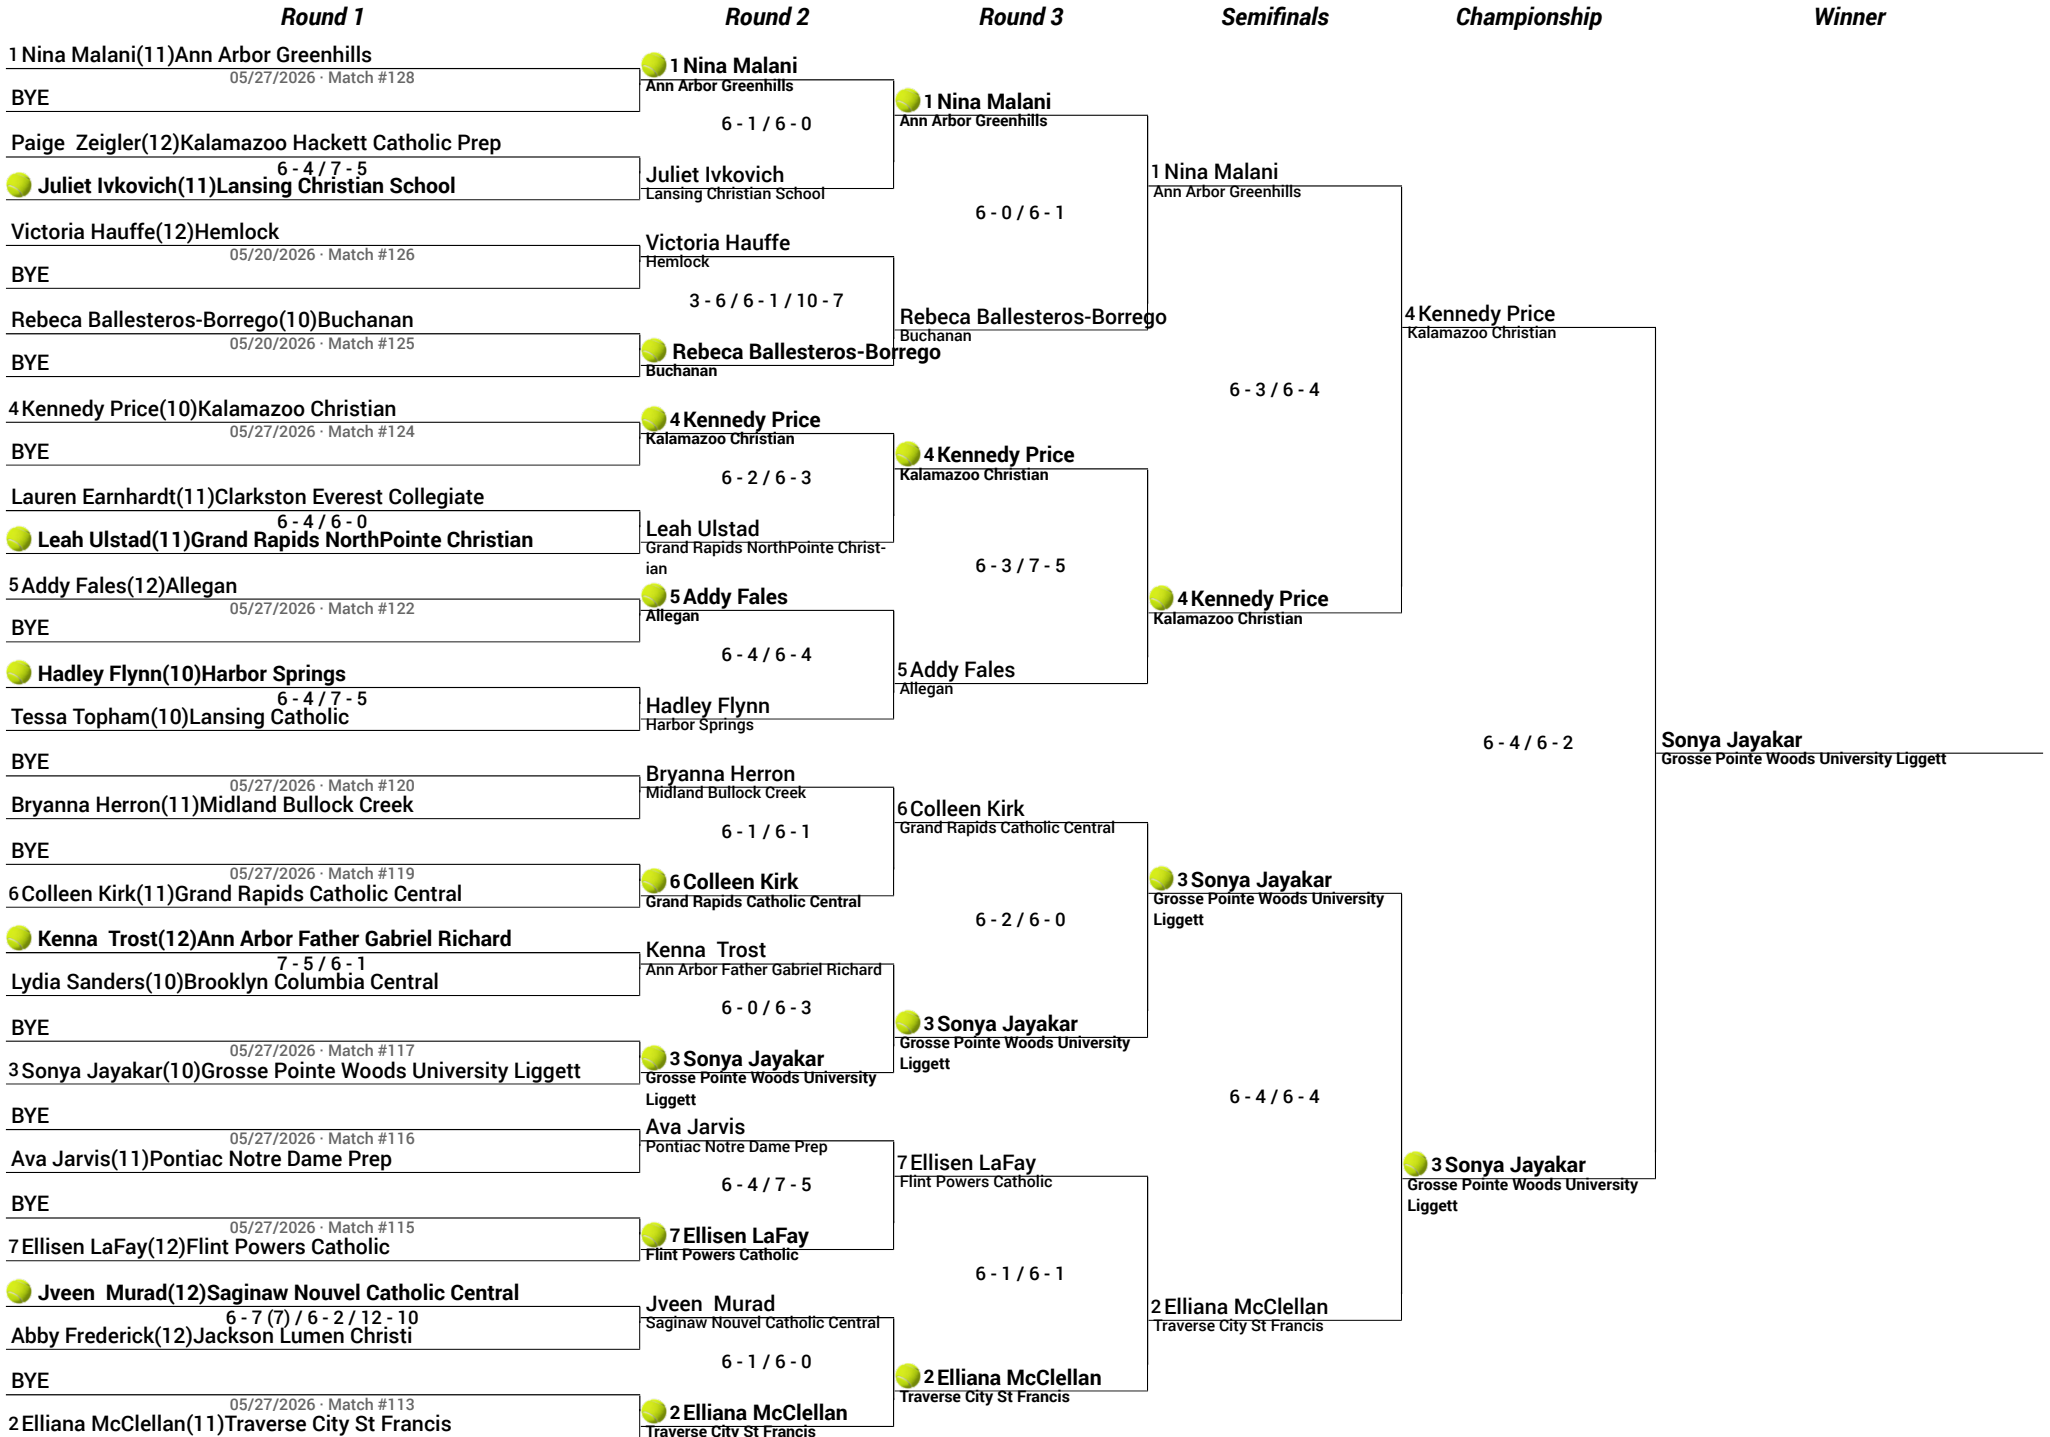

MHSAA Finals Tournament-2026
Division: 4 Host: State Finals-D4 Type: Singles Flight:1

MHSAA Finals Tournament-2026
Division: 4 Host: State Finals-D4 Type: Singles Flight:2

Round 1

Round 2

Round 3

Semifinals