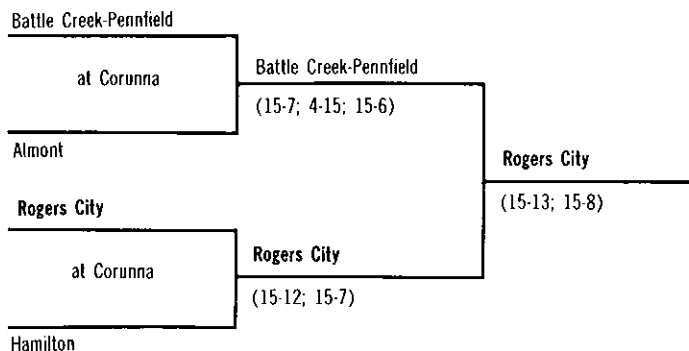

ROGERS CITY HIGH SCHOOL VOLLEYBALL CHAMPIONS — 1988 LOWER PENINSULA CLASS C

**VOLLEYBALL FINALS — L.P.
CLASS C**
Held at Corunna High School
March 19, 1988

SEMI-FINALS FINALS CHAMPION

FRONT ROW: L to R — Jenny Kaski, Andrea Gapczynski, Coti Sevilla, Kaelie Paull. **BACK ROW:** L to R — Dan Cox (Head Coach), Lisa Domke, Allison Long, Kristy Repke, Chris Bruning, Meredith Bellmore, Paula Lewandowski, Heidi Bregé. **NOT PICTURED:** Wendy Felax.

**VOLLEYBALL FINALS — L.P.
CLASS D**
Held at Flint — Carman-Ainsworth High School
March 19, 1988

SEMI-FINALS FINALS CHAMPION