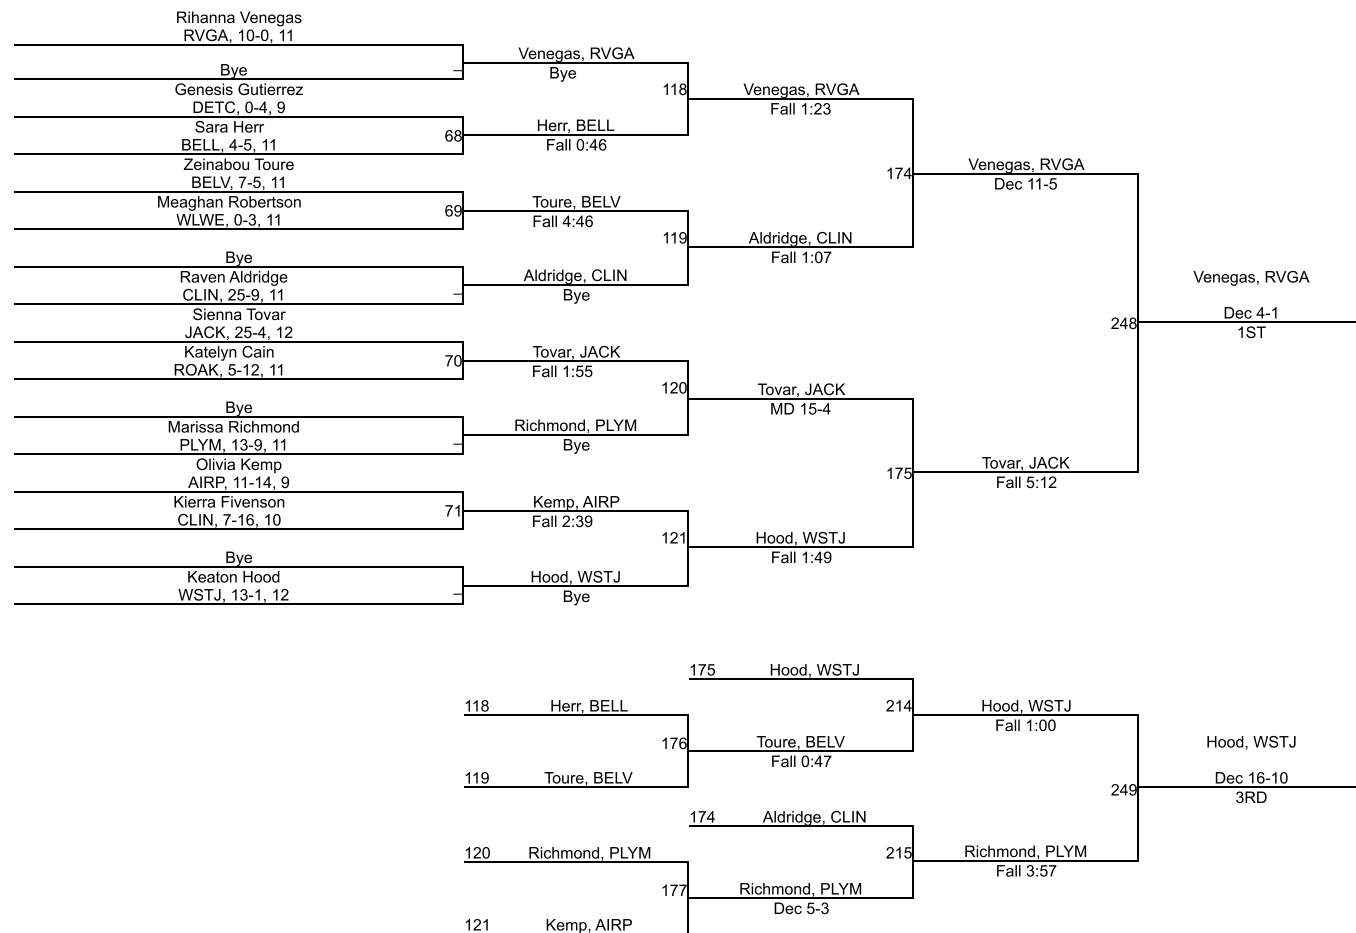

MHSAA Girls Regional Blue 2 - Birmingham Groves

145