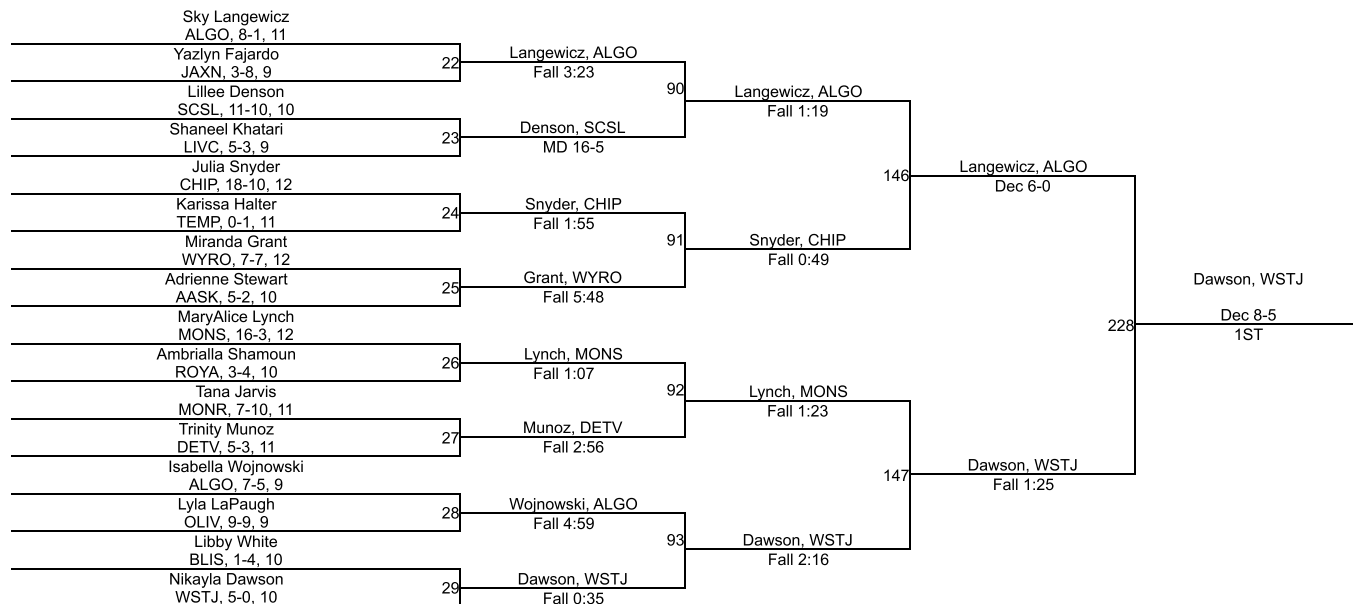

# MHSAA Girls Regional Blue 2 - Birmingham Groves

105

# MHSAA Girls Regional Blue 2 - Birmingham Groves

**110**