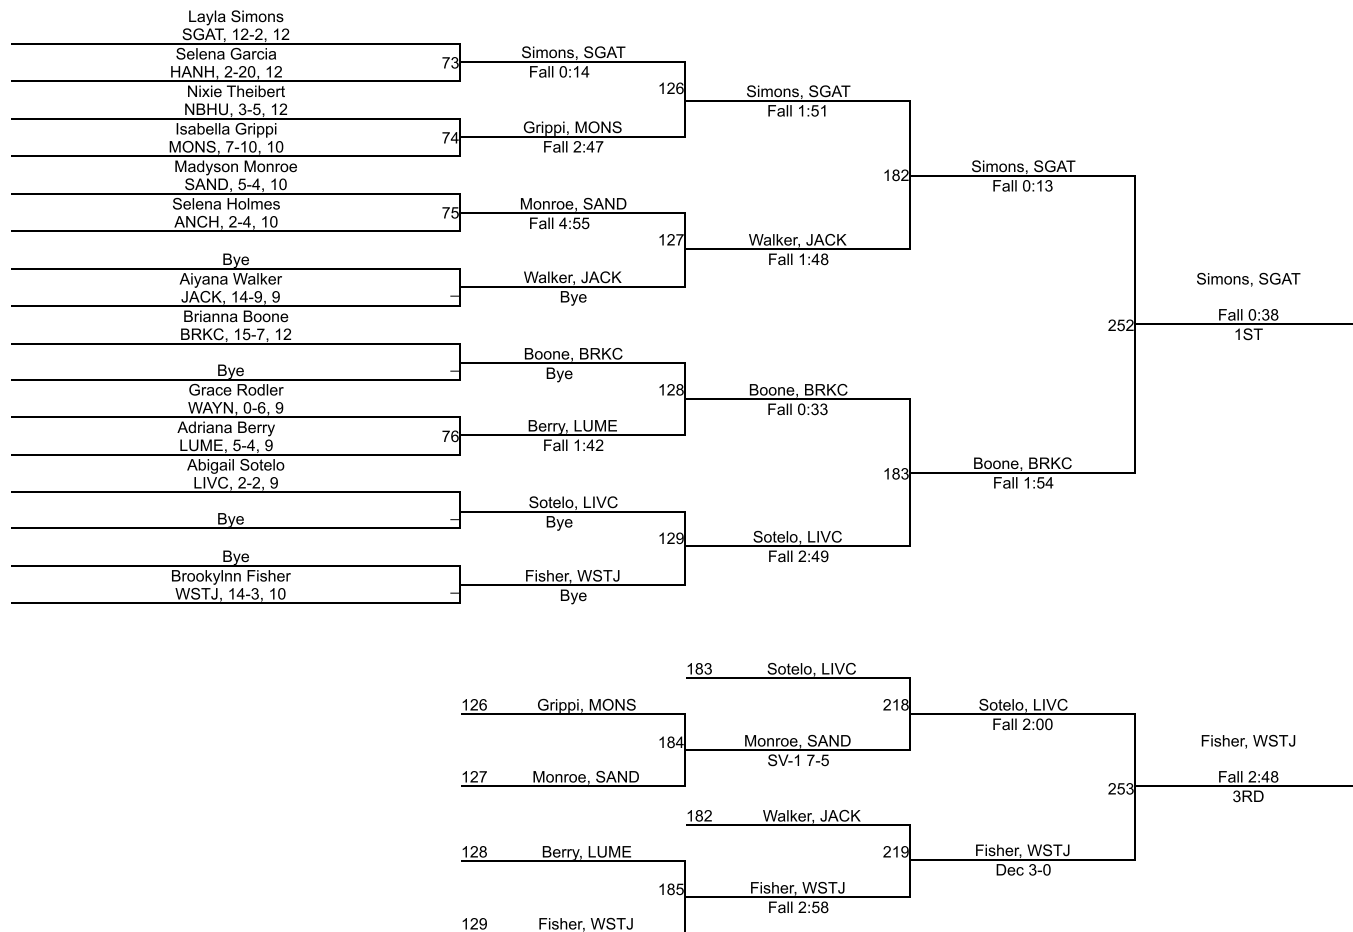

MHSAA Girls Regional Blue 2 - Birmingham Groves

170