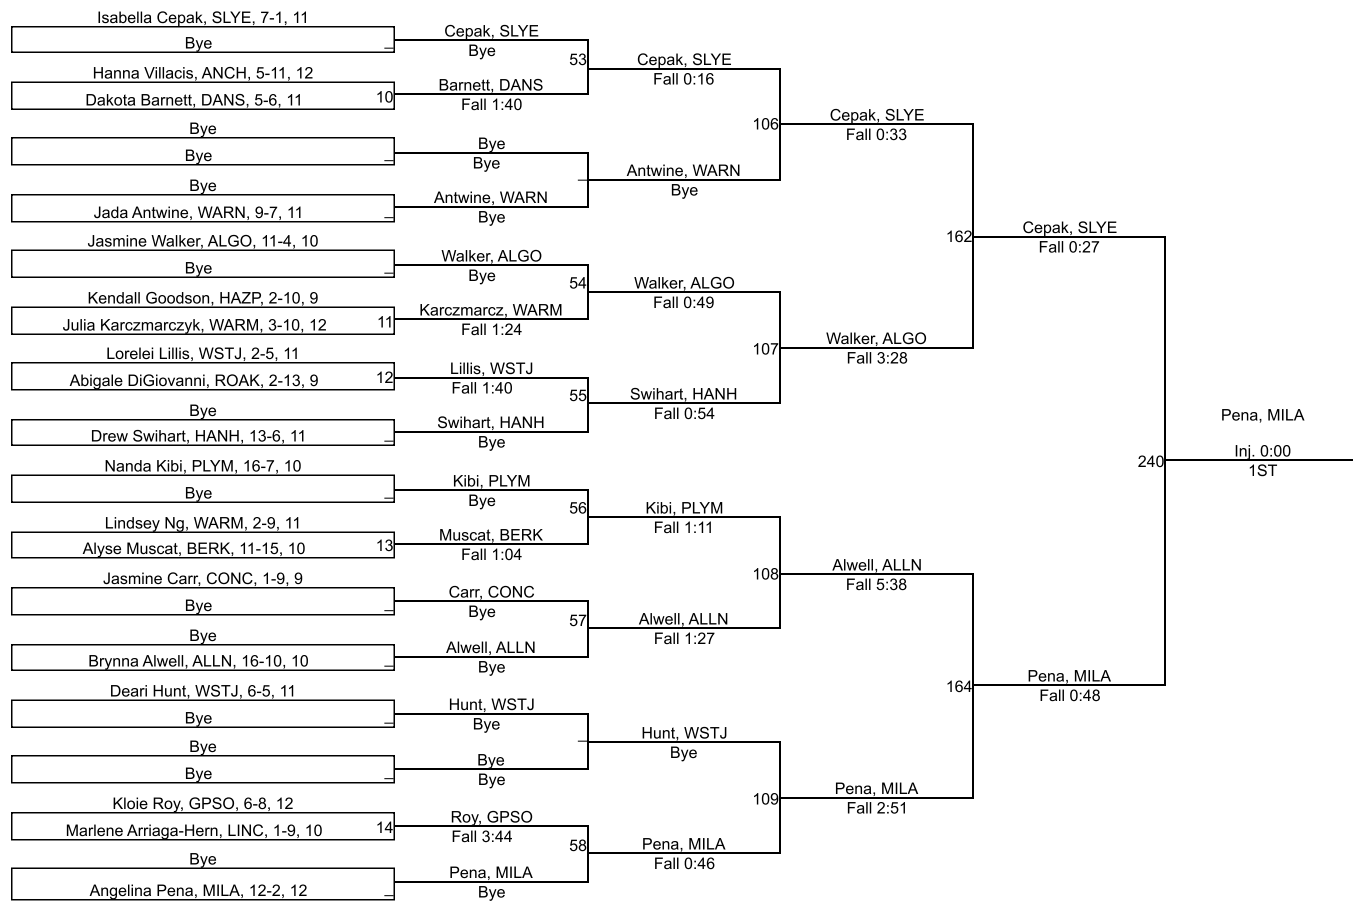

MHSAA Girls Regional Blue 2 - Birmingham Groves

130