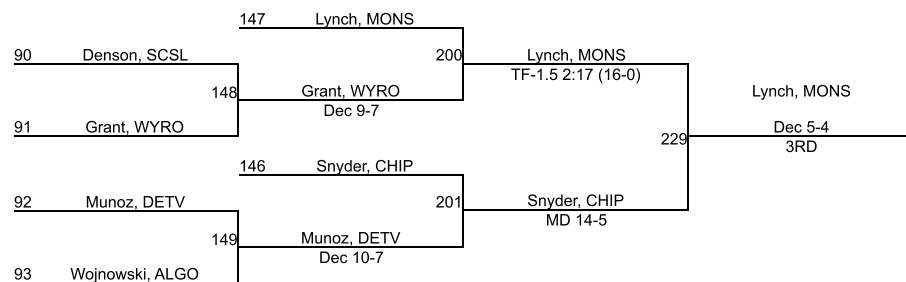

# MHSAA Girls Regional Blue 2 - Birmingham Groves

105

# MHSAA Girls Regional Blue 2 - Birmingham Groves

**110**

# MHSAA Girls Regional Blue 2 - Birmingham Groves

115

**115**