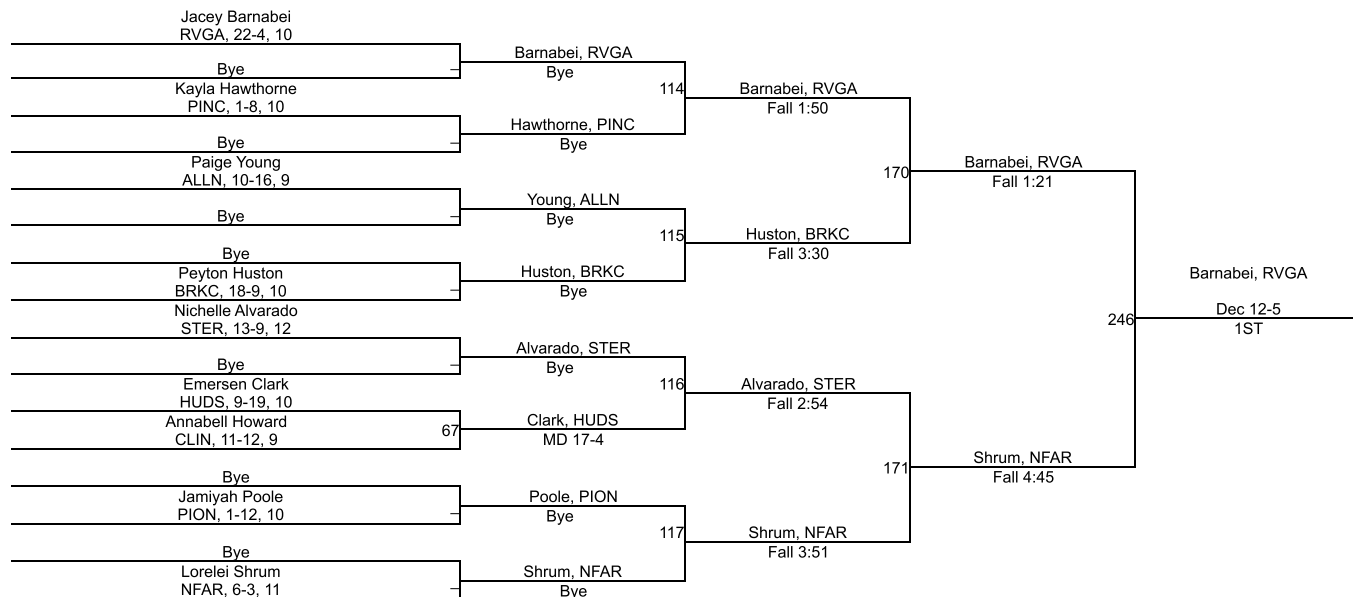

MHSAA Girls Regional Blue 2 - Birmingham Groves

140