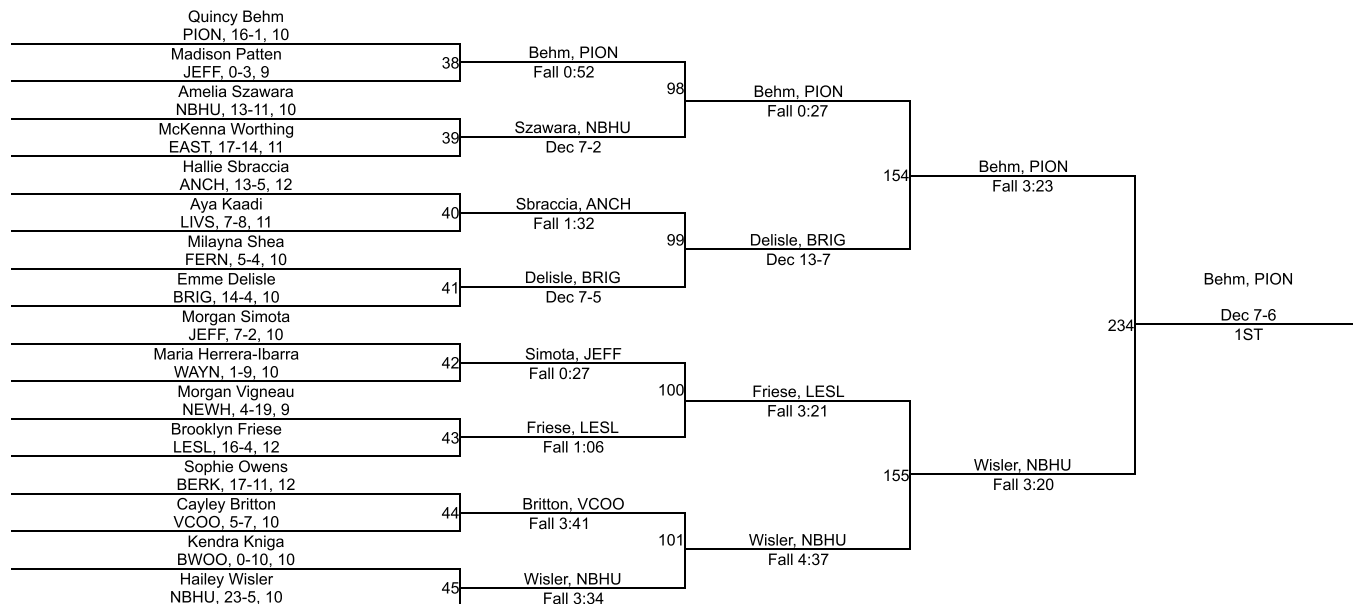

# MHSAA Girls Regional Blue 2 - Birmingham Groves

105

# MHSAA Girls Regional Blue 2 - Birmingham Groves

**110**

# MHSAA Girls Regional Blue 2 - Birmingham Groves

115

**115**

# MHSAA Girls Regional Blue 2 - Birmingham Groves

120