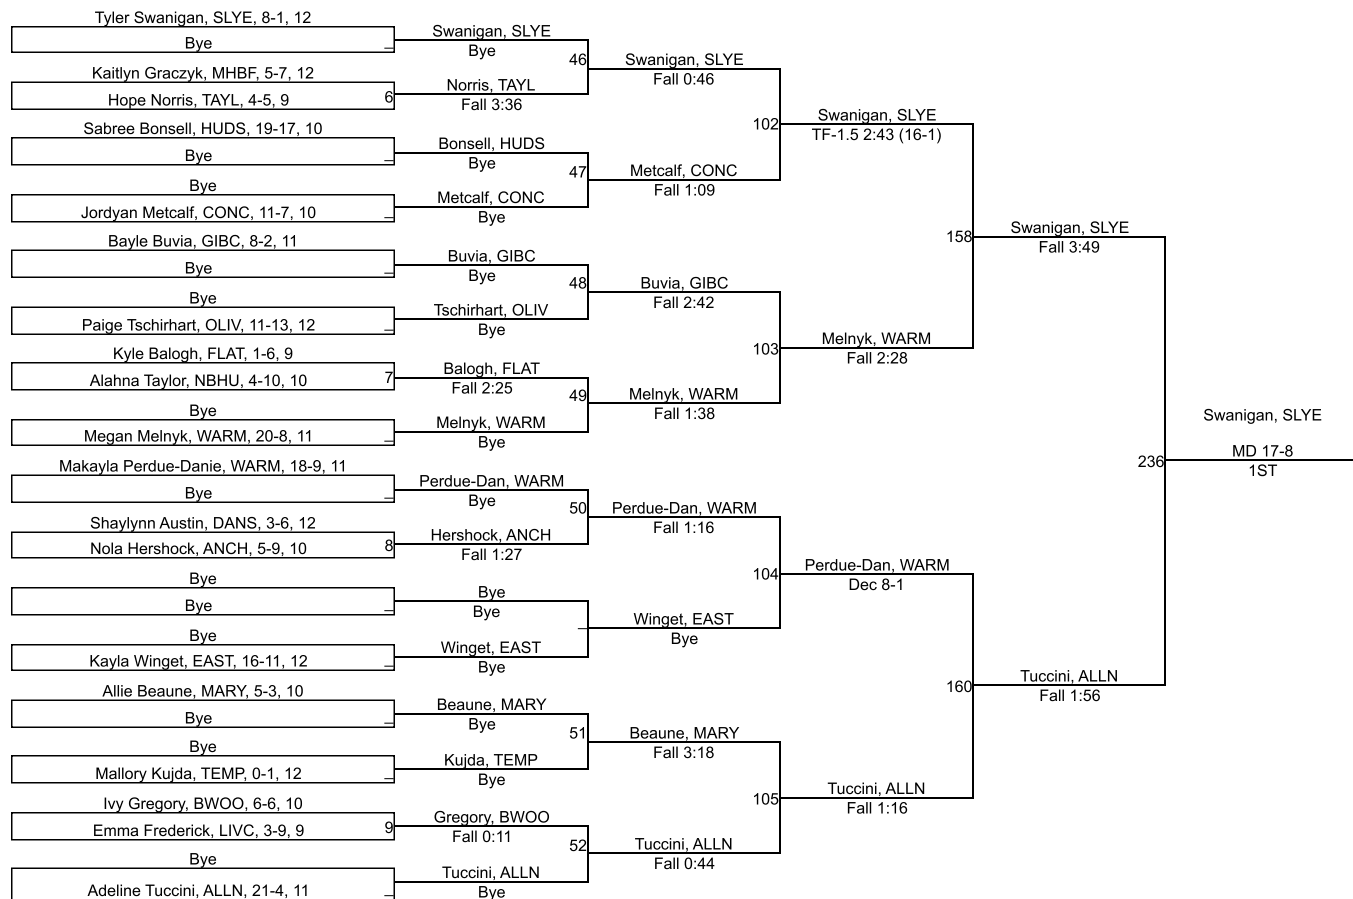

MHSAA Girls Regional Blue 2 - Birmingham Groves

125