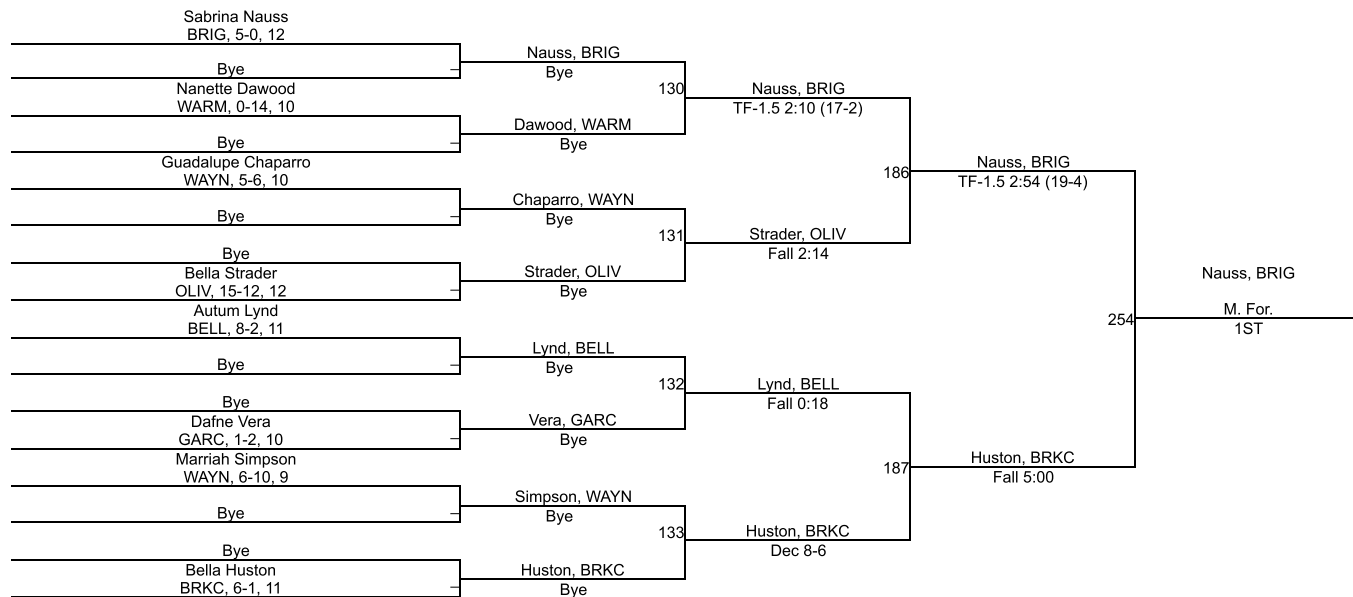

MHSAA Girls Regional Blue 2 - Birmingham Groves

190