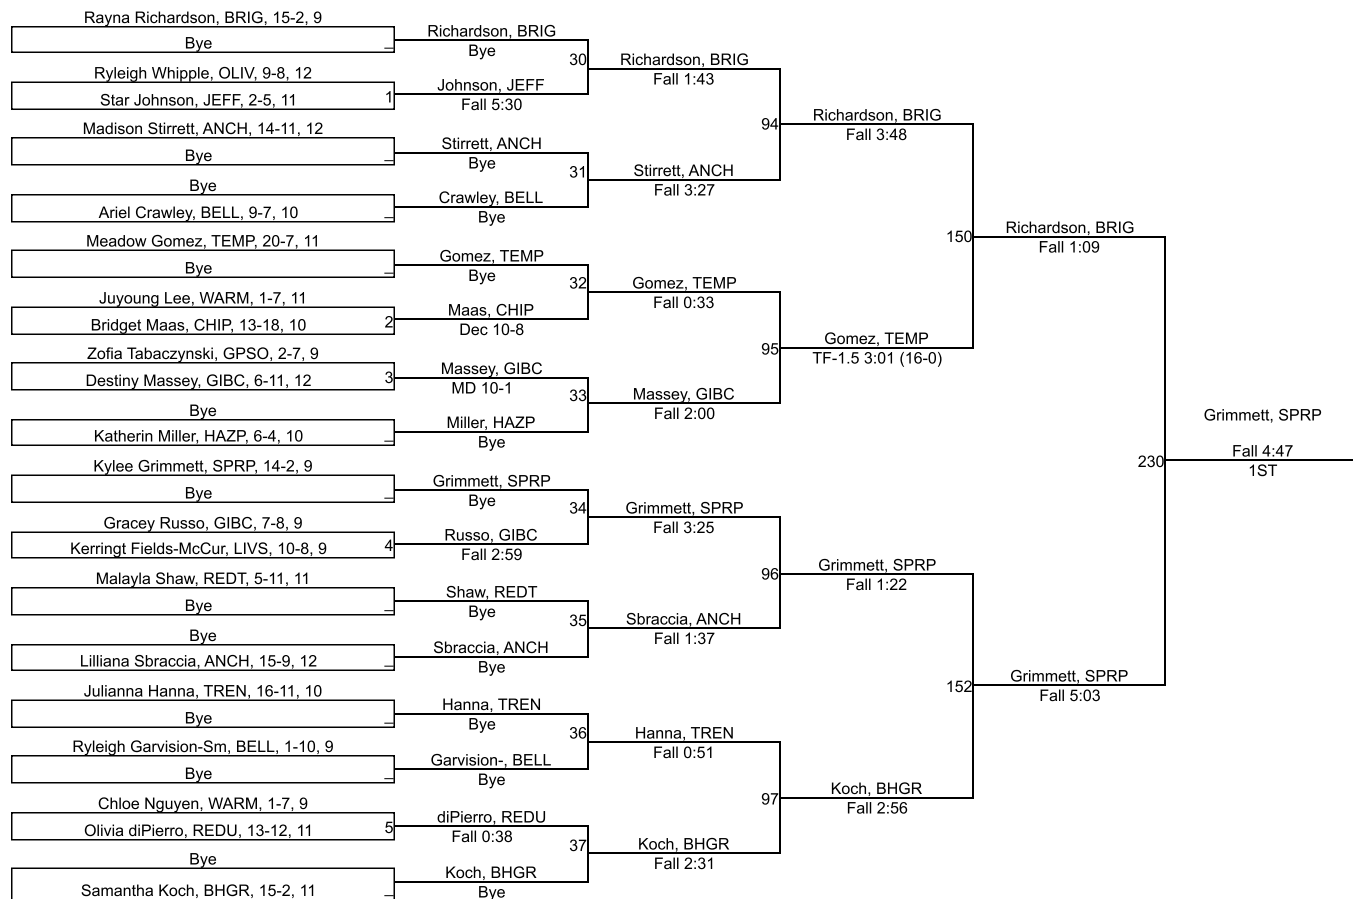

# MHSAA Girls Regional Blue 2 - Birmingham Groves

105

# MHSAA Girls Regional Blue 2 - Birmingham Groves

**110**

# MHSAA Girls Regional Blue 2 - Birmingham Groves

115

**115**