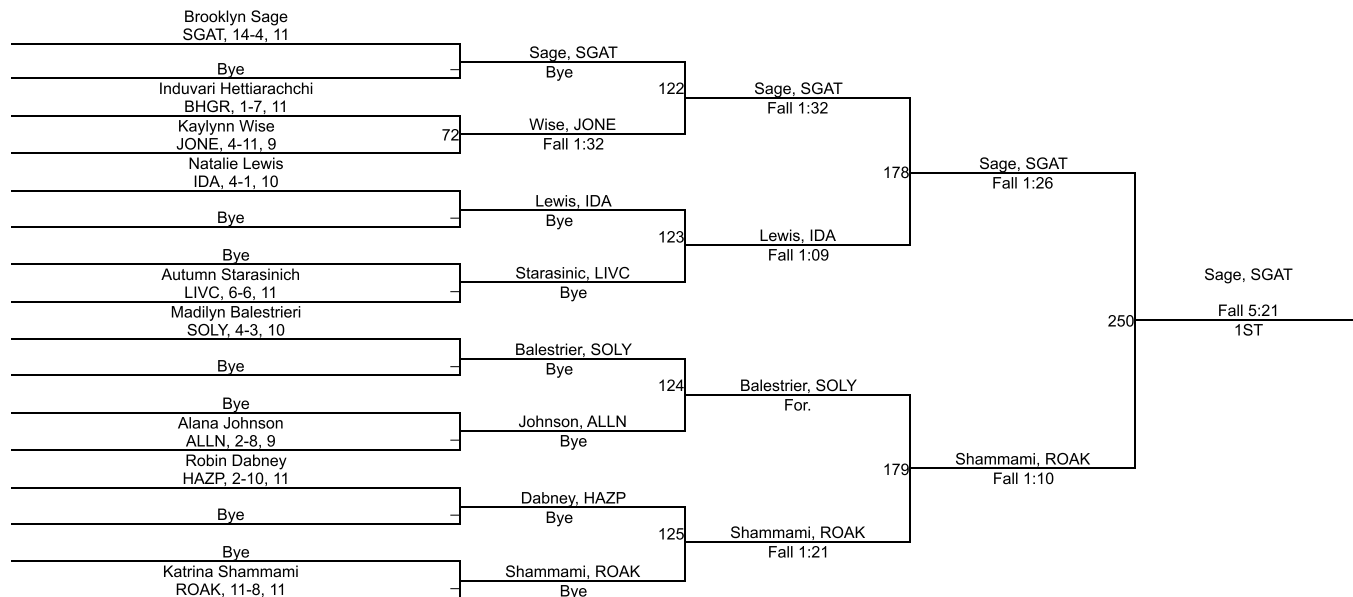

MHSAA Girls Regional Blue 2 - Birmingham Groves

155