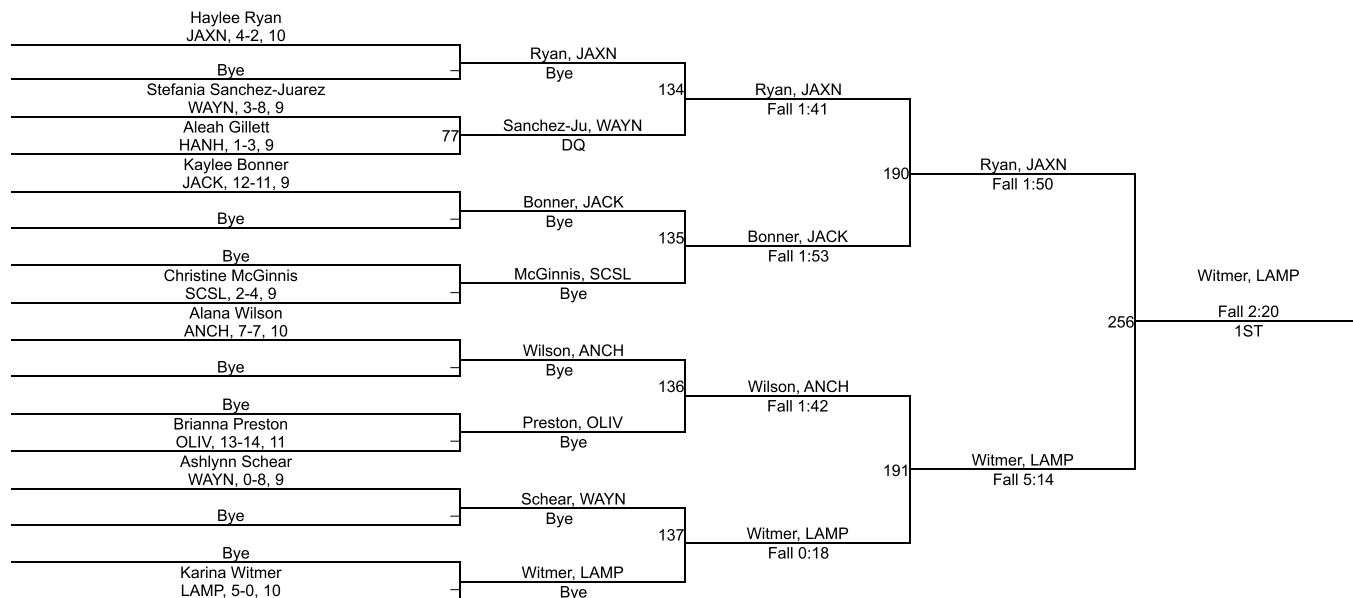

MHSAA Girls Regional Blue 2 - Birmingham Groves

235