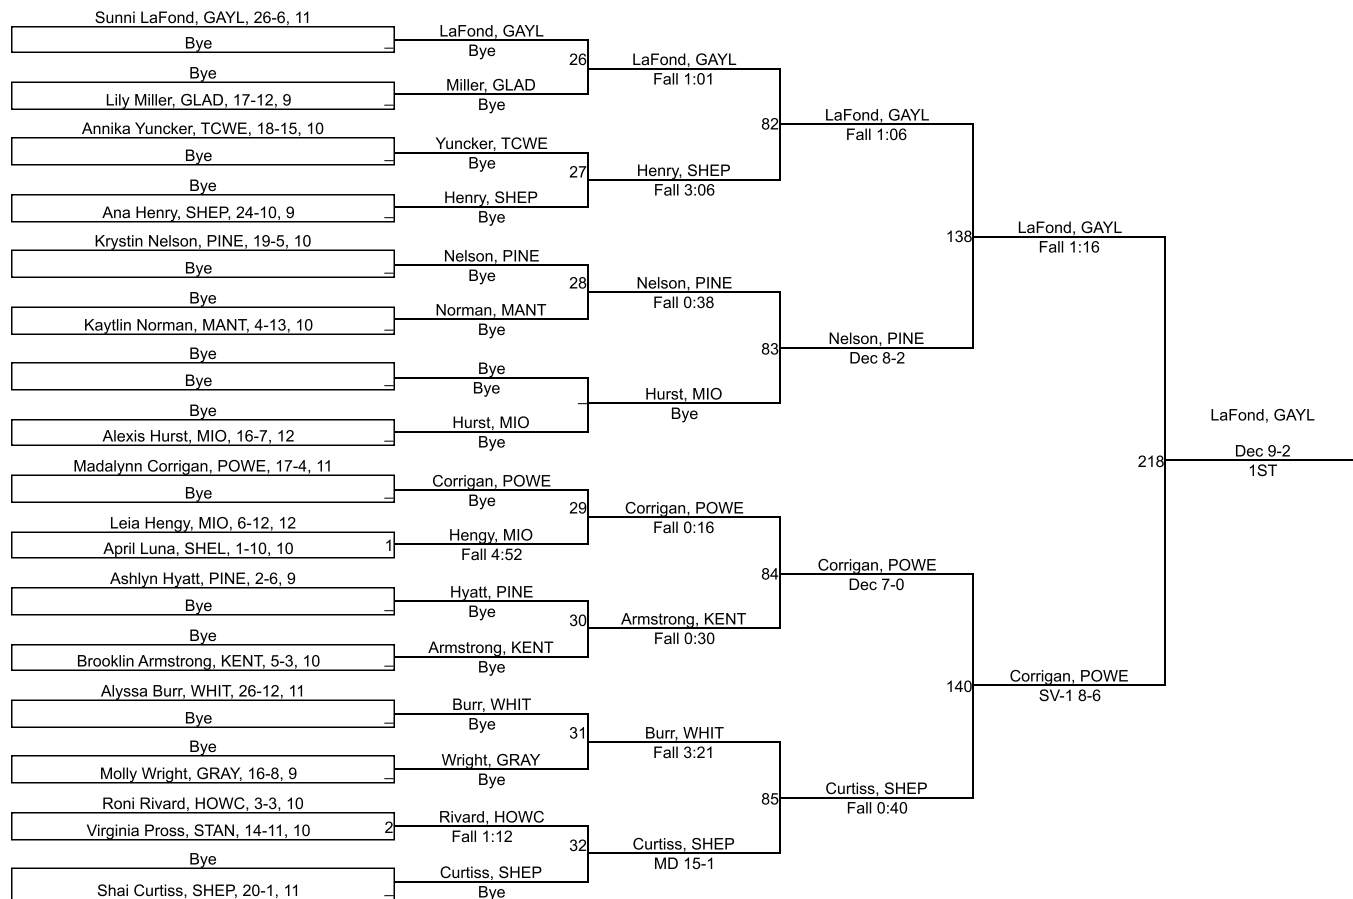

MHSAA Girls Regional Red 1 - Cadillac

115