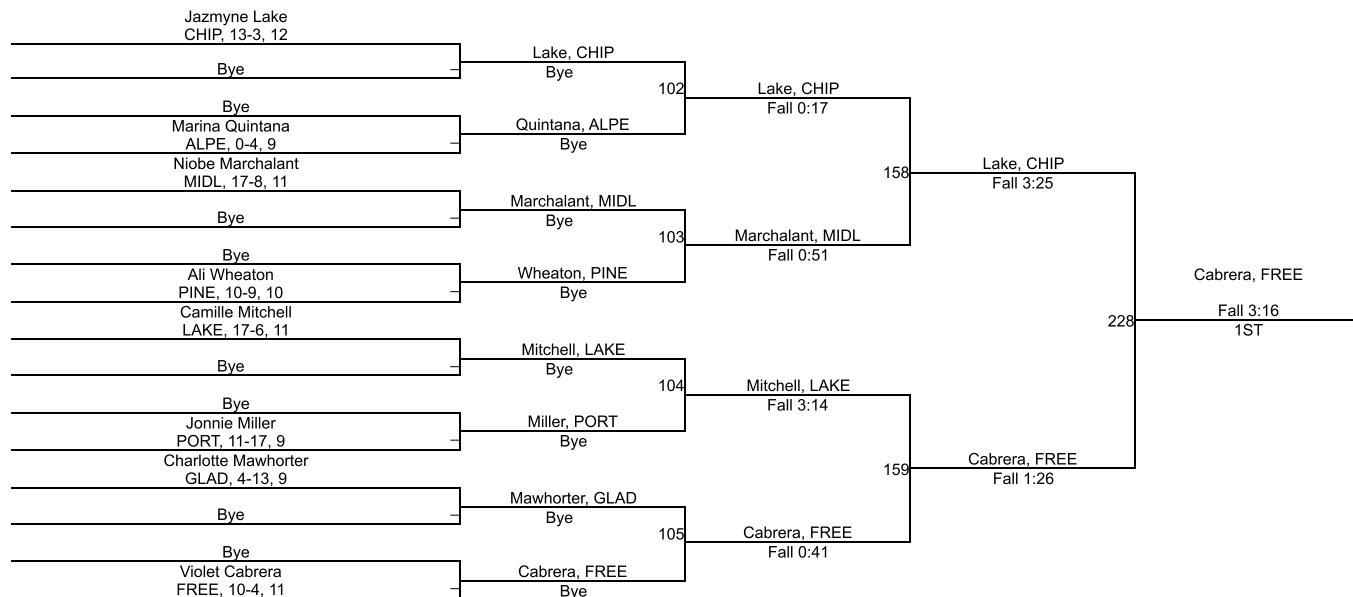

MHSAA Girls Regional Red 1 - Cadillac

140