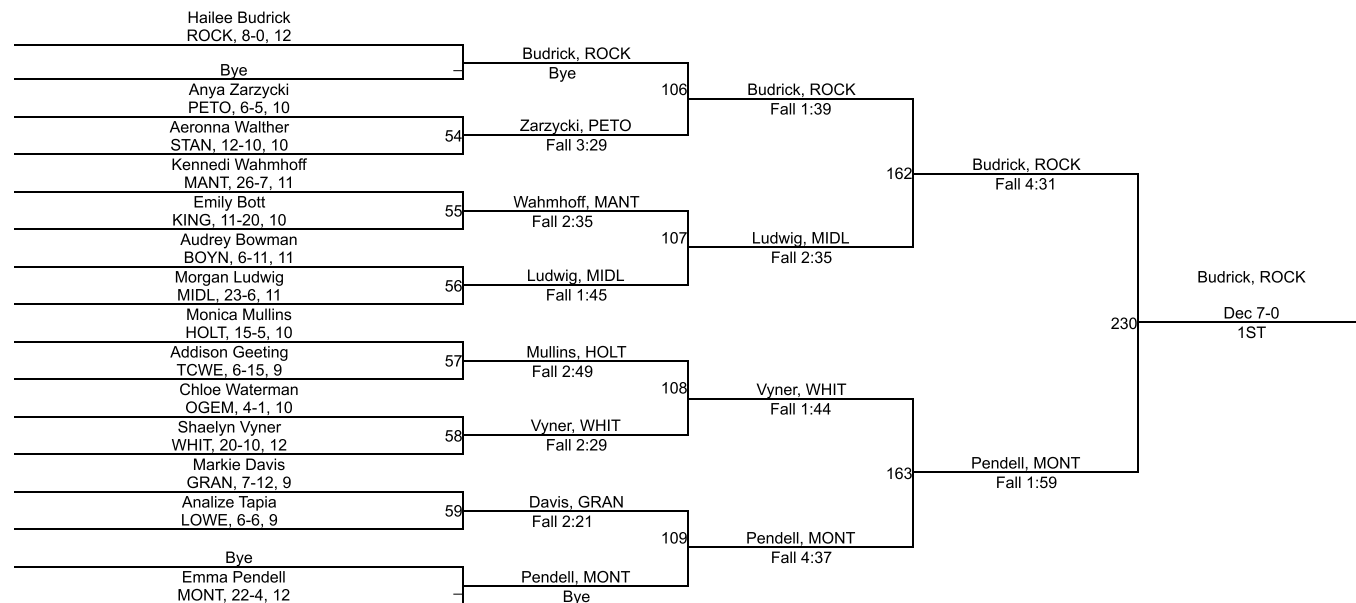

MHSAA Girls Regional Red 1 - Cadillac

145