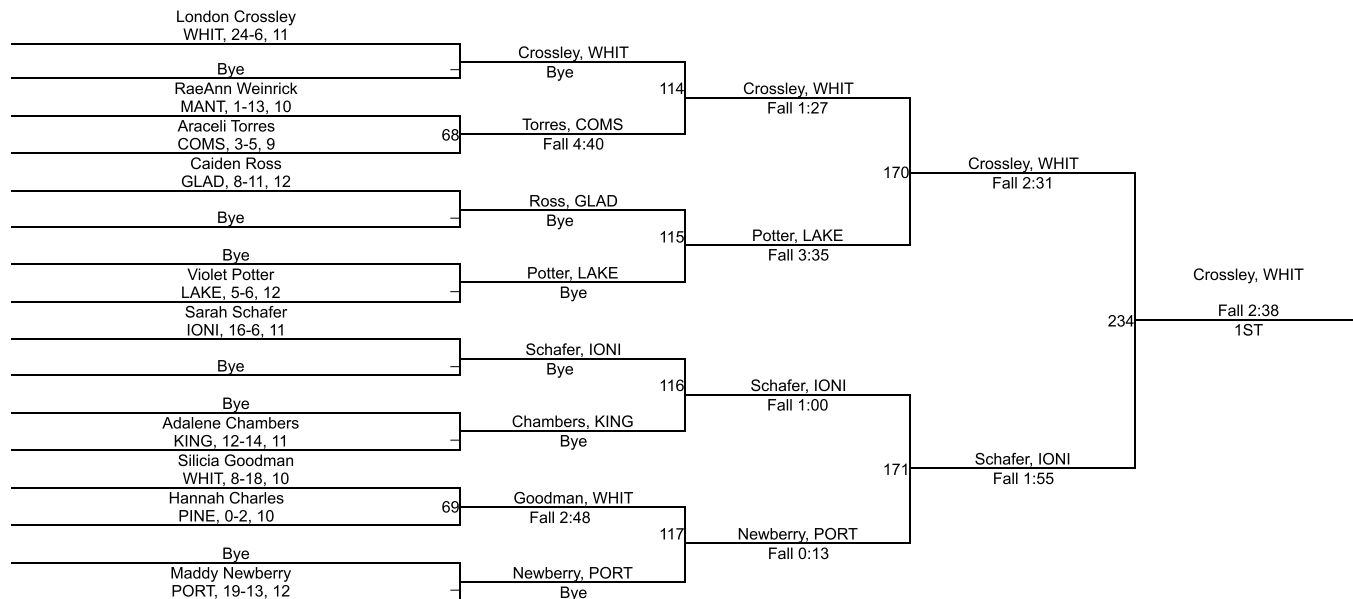

# MHSAA Girls Regional Red 1 - Cadillac

**170**