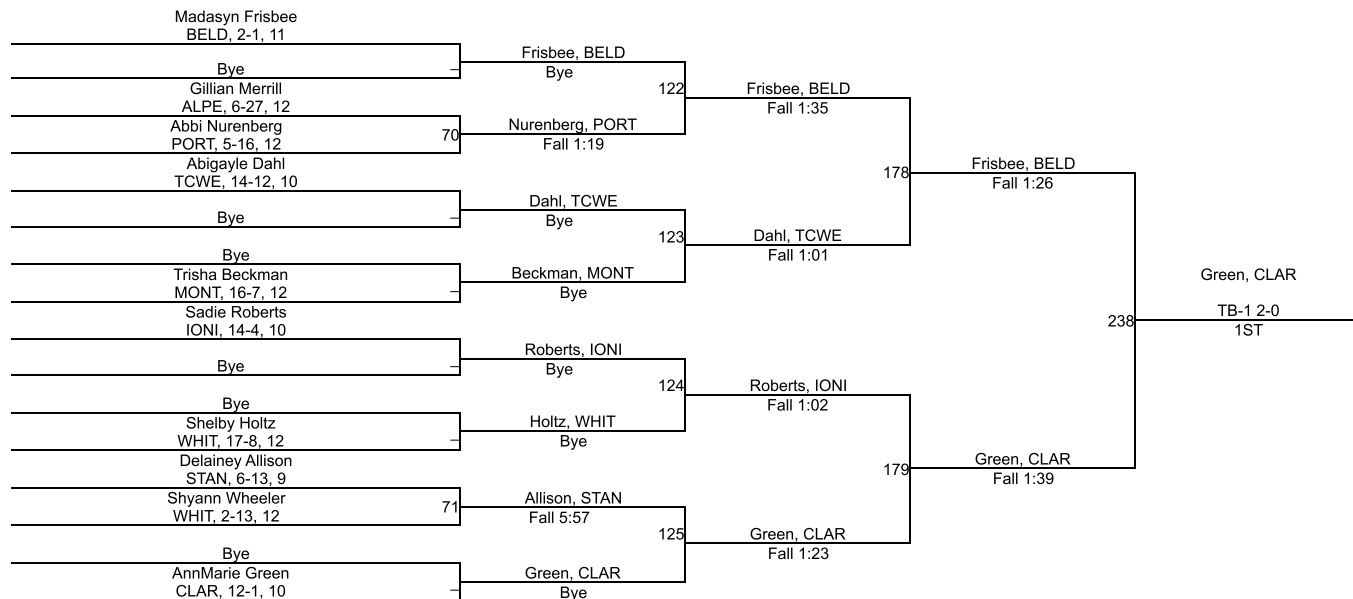

# MHSAA Girls Regional Red 1 - Cadillac

**190**

# MHSAA Girls Regional Red 1 - Cadillac

**235**