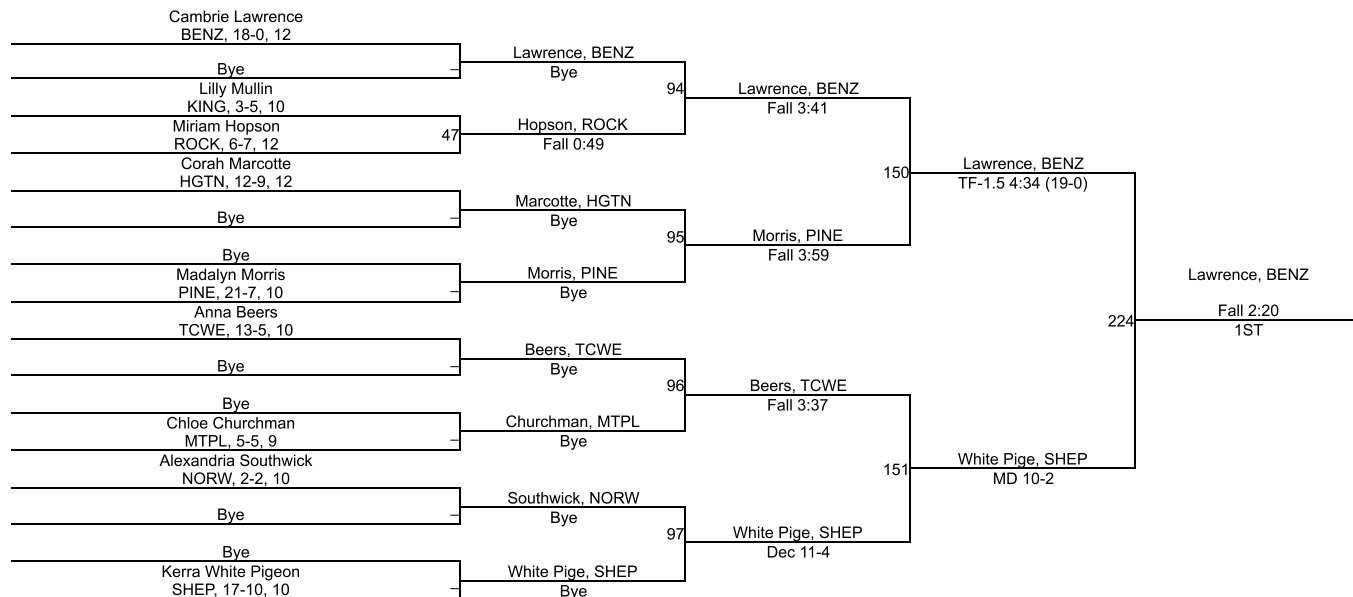

MHSAA Girls Regional Red 1 - Cadillac

130