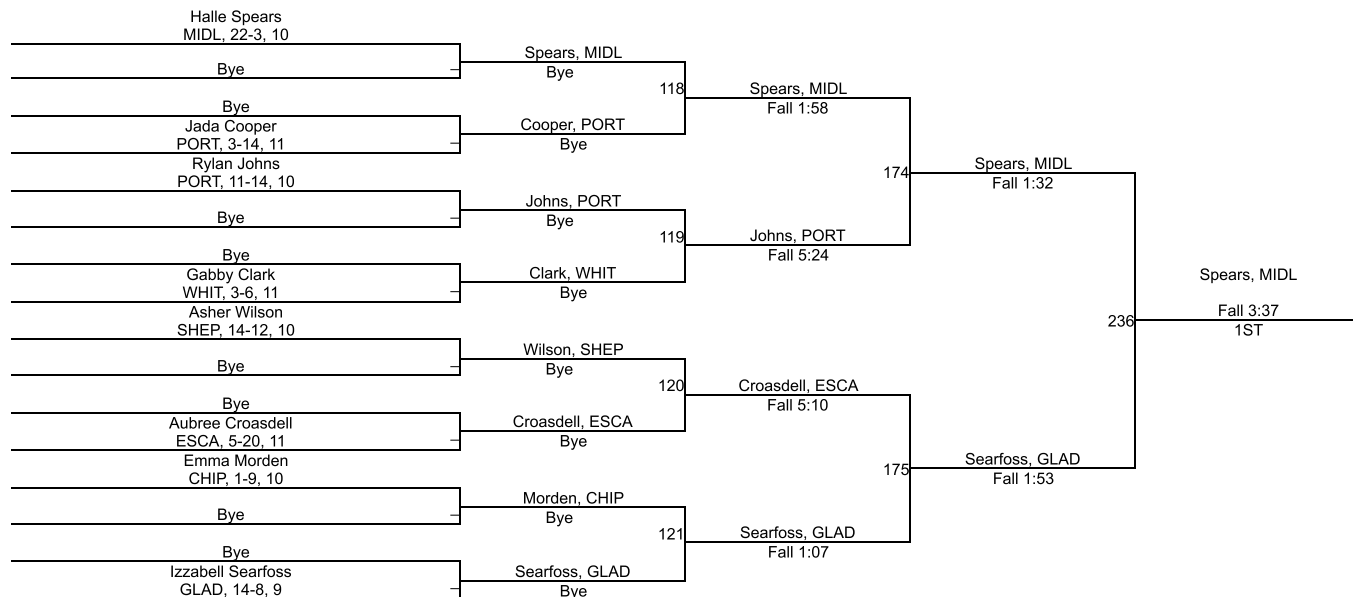

MHSAA Girls Regional Red 1 - Cadillac

190