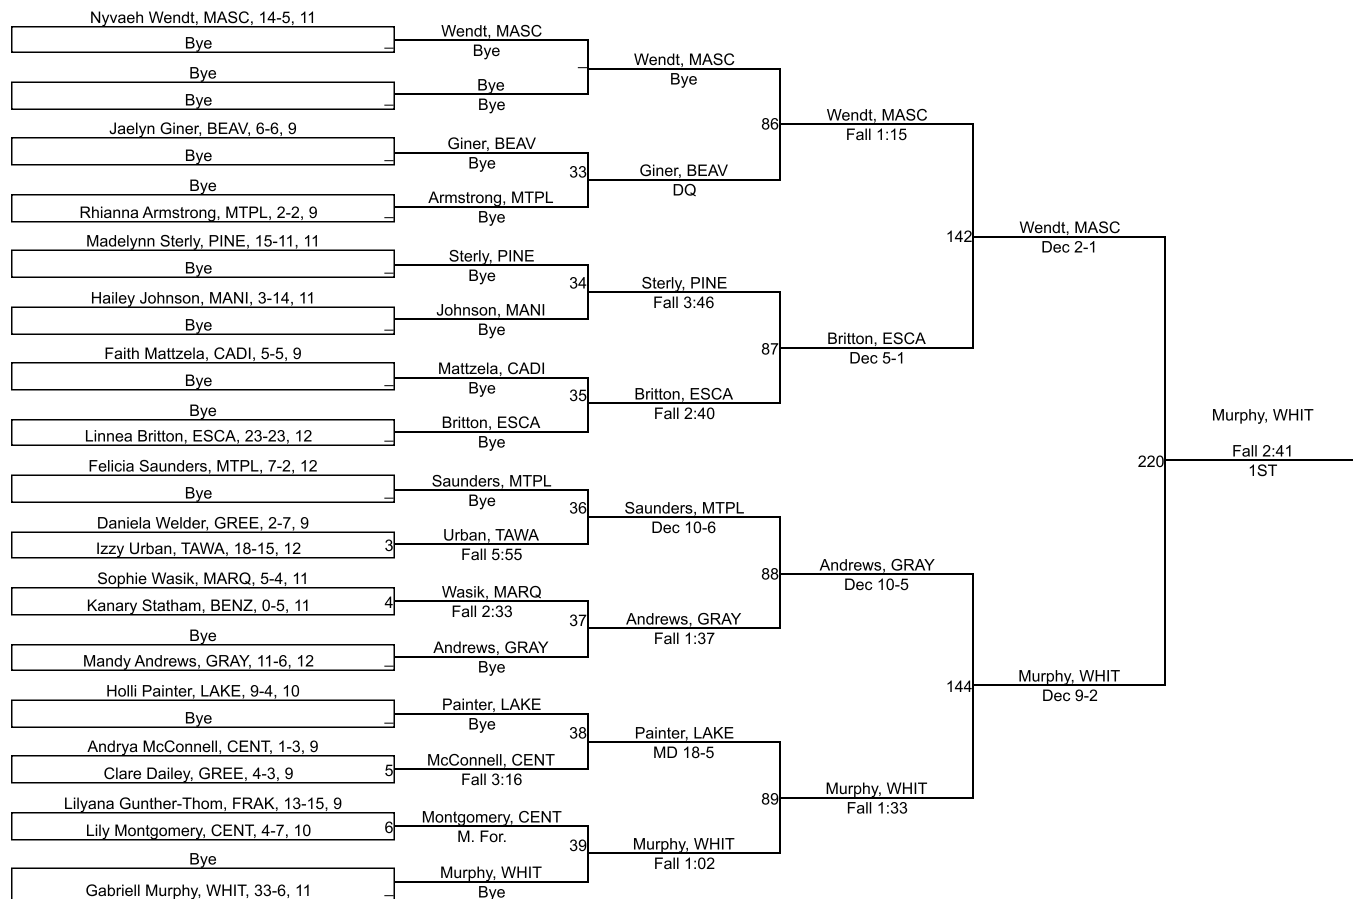

MHSAA Girls Regional Red 1 - Cadillac

120