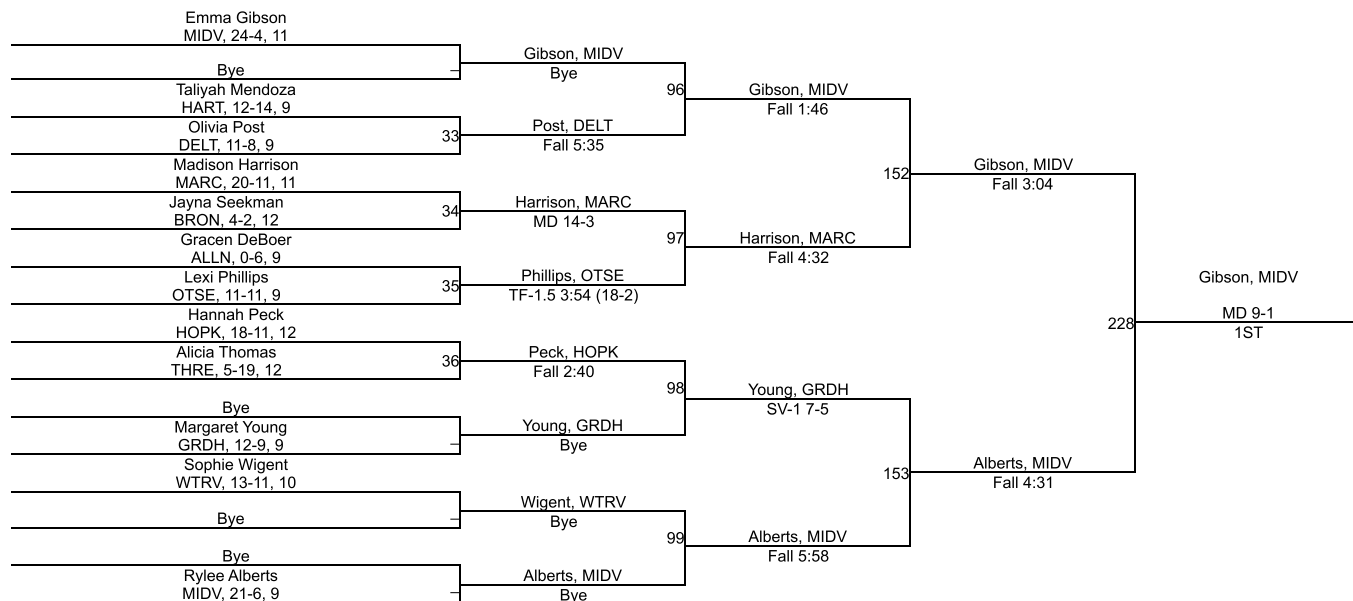

MHSAA Girls Regional Red 2 - Gull Lake

105

MHSAA Girls Regional Red 2 - Gull Lake

110

MHSAA Girls Regional Red 2 - Gull Lake

115

MHSAA Girls Regional Red 2 - Gull Lake

120

120

MHSAA Girls Regional Red 2 - Gull Lake

125

MHSAA Girls Regional Red 2 - Gull Lake

130

130

MHSAA Girls Regional Red 2 - Gull Lake

135