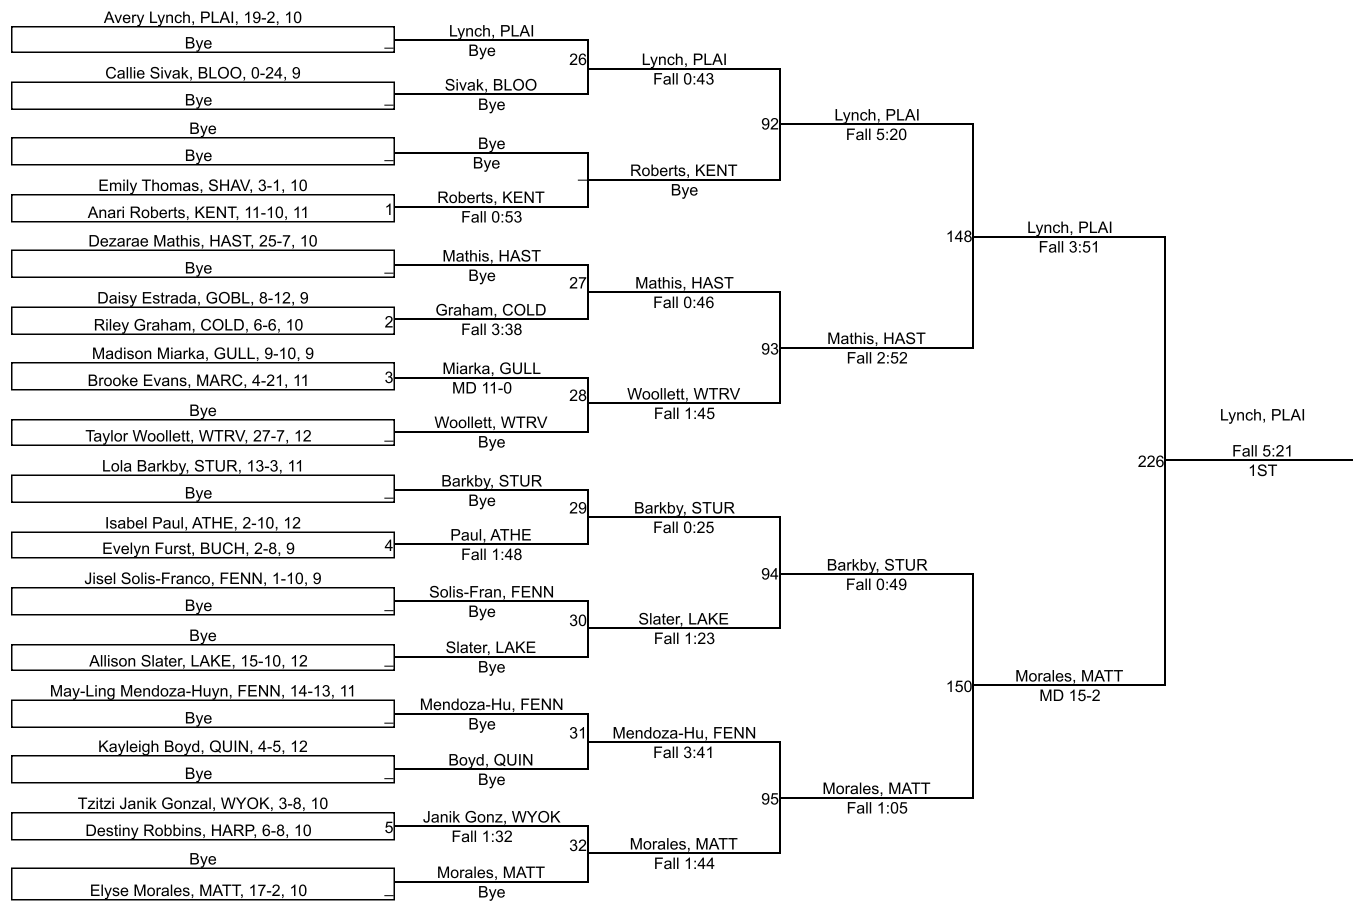

MHSAA Girls Regional Red 2 - Gull Lake

105

MHSAA Girls Regional Red 2 - Gull Lake

110

MHSAA Girls Regional Red 2 - Gull Lake

115

MHSAA Girls Regional Red 2 - Gull Lake

120

120

MHSAA Girls Regional Red 2 - Gull Lake

125

MHSAA Girls Regional Red 2 - Gull Lake

130

130

MHSAA Girls Regional Red 2 - Gull Lake

135