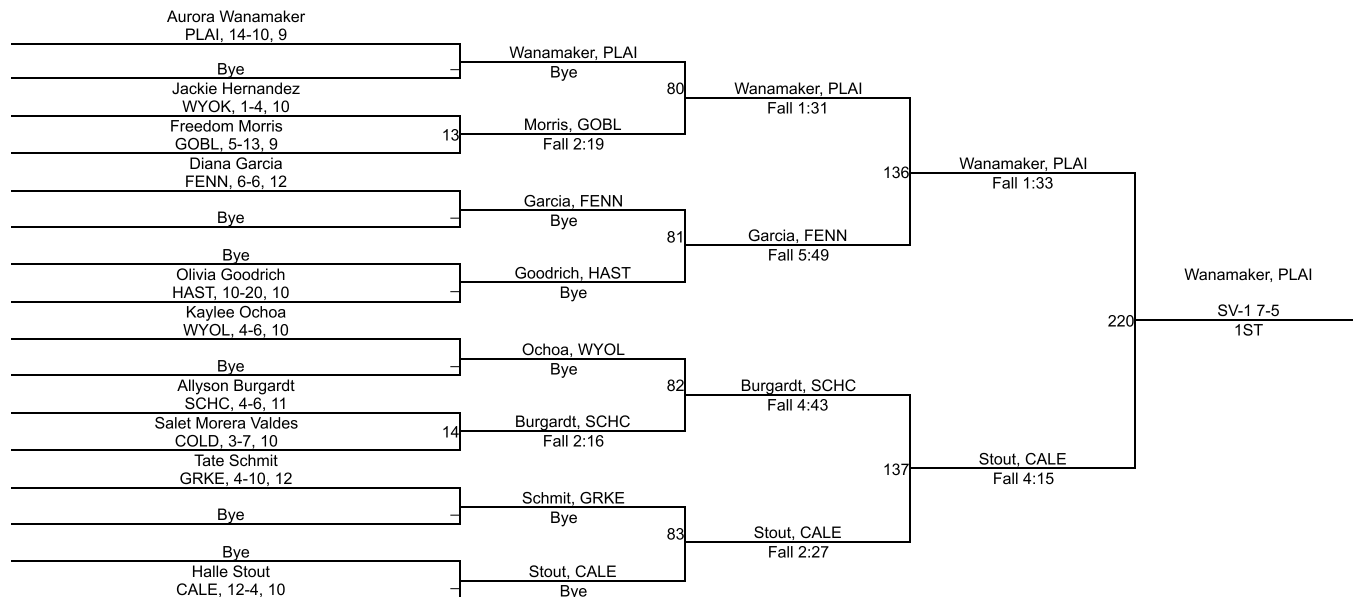

MHSAA Girls Regional Red 2 - Gull Lake

105

MHSAA Girls Regional Red 2 - Gull Lake

110

MHSAA Girls Regional Red 2 - Gull Lake

115

MHSAA Girls Regional Red 2 - Gull Lake

120

120

MHSAA Girls Regional Red 2 - Gull Lake

125

MHSAA Girls Regional Red 2 - Gull Lake

130

130

MHSAA Girls Regional Red 2 - Gull Lake

135