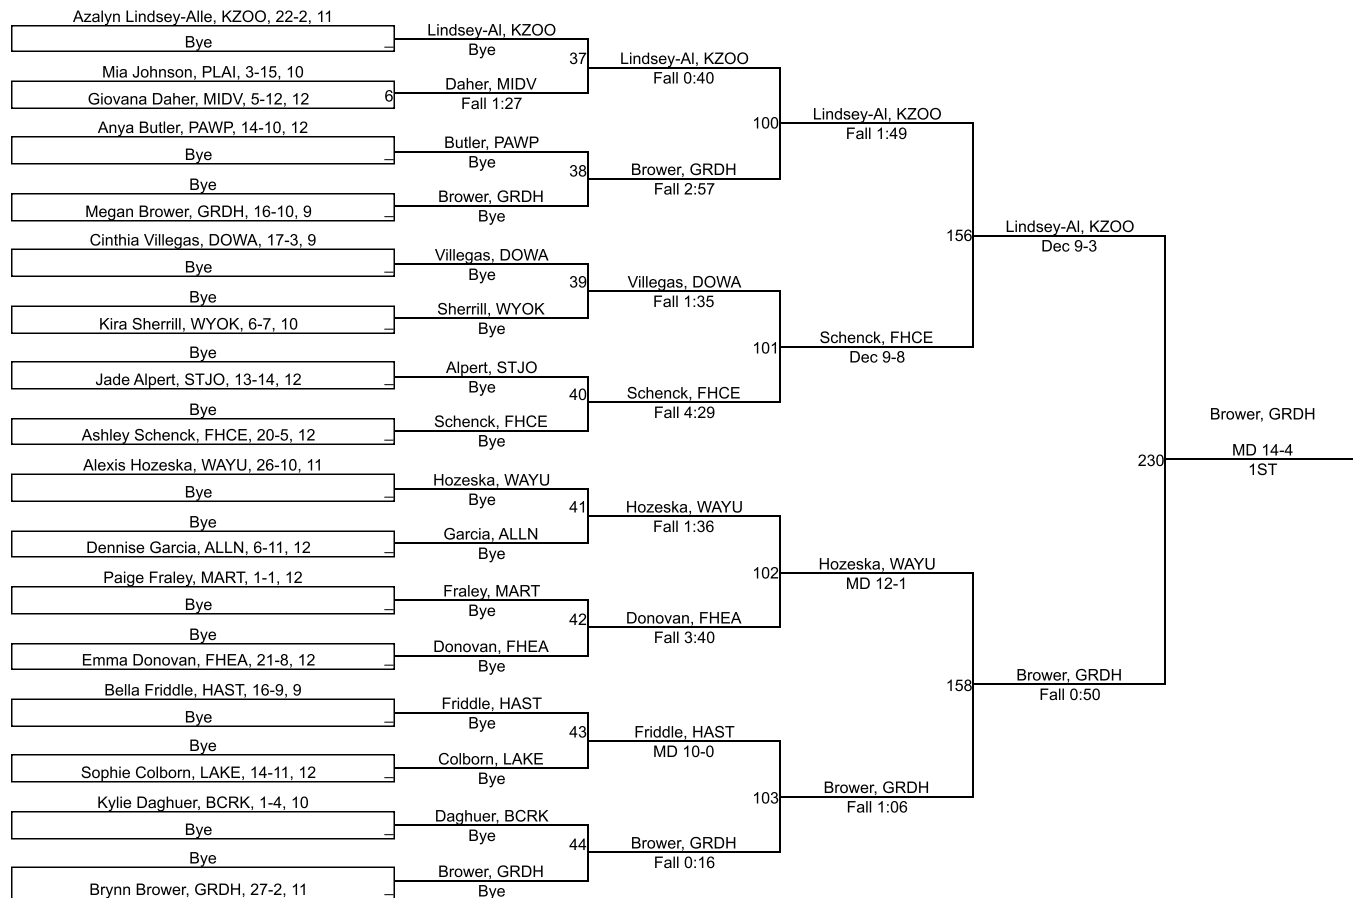

MHSAA Girls Regional Red 2 - Gull Lake

105

MHSAA Girls Regional Red 2 - Gull Lake

110

MHSAA Girls Regional Red 2 - Gull Lake

115

MHSAA Girls Regional Red 2 - Gull Lake

120

120

MHSAA Girls Regional Red 2 - Gull Lake

125

MHSAA Girls Regional Red 2 - Gull Lake

130

130

MHSAA Girls Regional Red 2 - Gull Lake

135

135

MHSAA Girls Regional Red 2 - Gull Lake

140

MHSAA Girls Regional Red 2 - Gull Lake

145

MHSAA Girls Regional Red 2 - Gull Lake

155

MHSAA Girls Regional Red 2 - Gull Lake