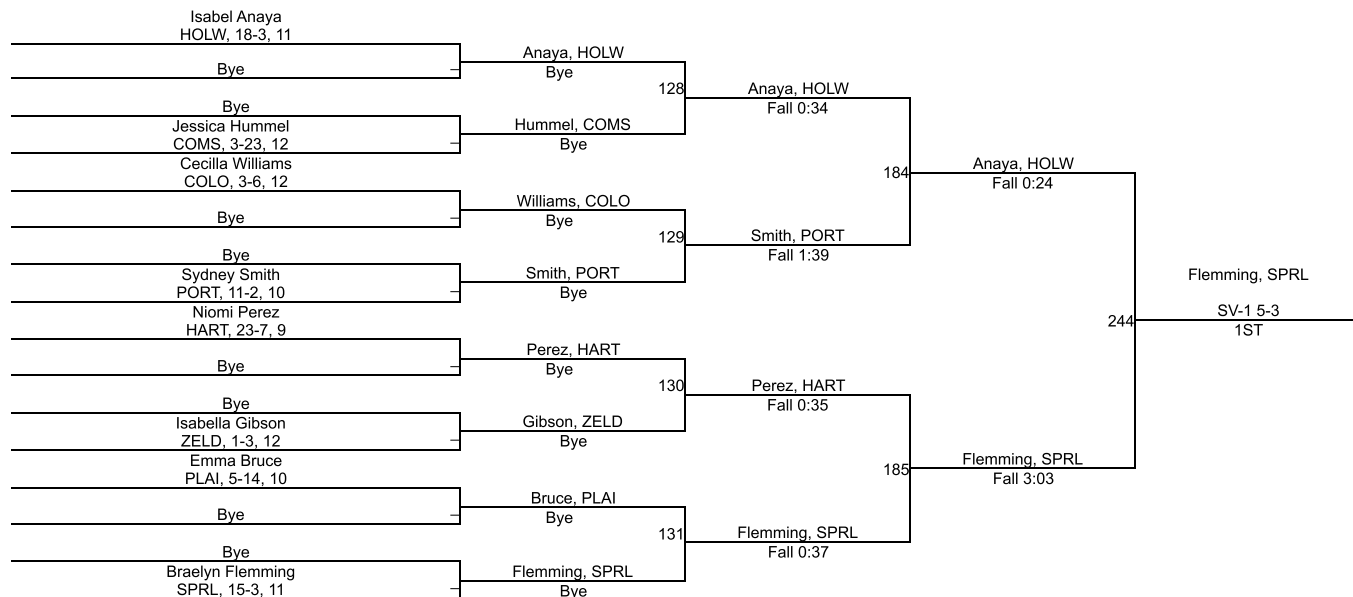

135

MHSAA Girls Regional Red 2 - Gull Lake

140

MHSAA Girls Regional Red 2 - Gull Lake

145

MHSAA Girls Regional Red 2 - Gull Lake

155

MHSAA Girls Regional Red 2 - Gull Lake

170

170

MHSAA Girls Regional Red 2 - Gull Lake

190

MHSAA Girls Regional Red 2 - Gull Lake

235

MHSAA Girls Regional Red 2 - Gull Lake

100