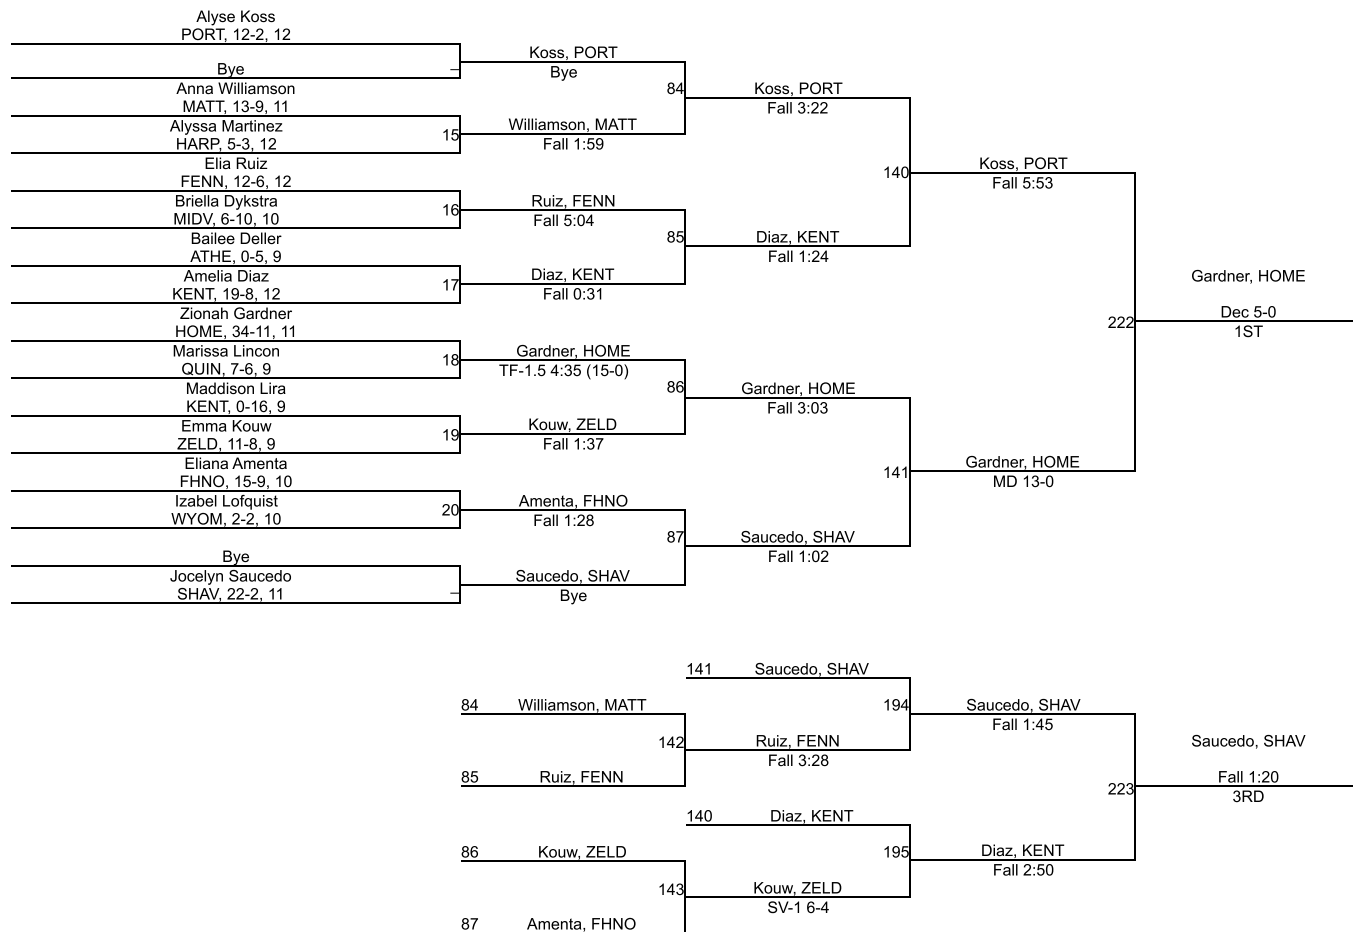

MHSAA Girls Regional Red 2 - Gull Lake

105

MHSAA Girls Regional Red 2 - Gull Lake

110

MHSAA Girls Regional Red 2 - Gull Lake

115

MHSAA Girls Regional Red 2 - Gull Lake

120

120

MHSAA Girls Regional Red 2 - Gull Lake

125

MHSAA Girls Regional Red 2 - Gull Lake

130

130

MHSAA Girls Regional Red 2 - Gull Lake

135