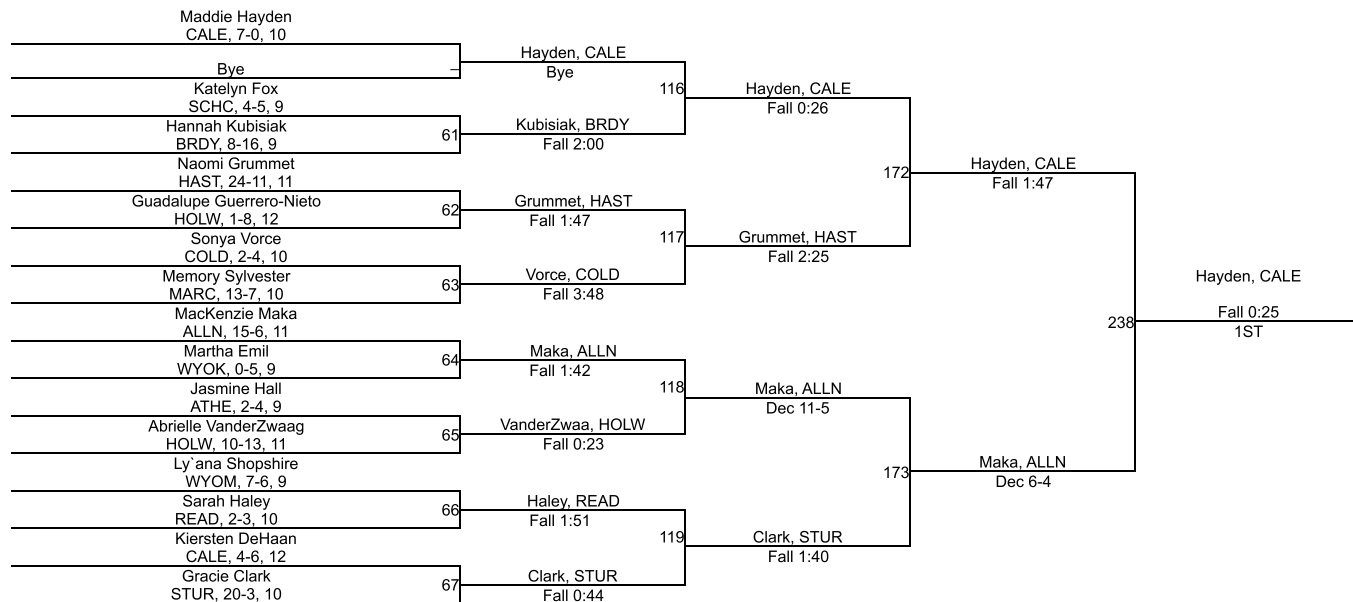

120

MHSAA Girls Regional Red 2 - Gull Lake

125

MHSAA Girls Regional Red 2 - Gull Lake

130

130

MHSAA Girls Regional Red 2 - Gull Lake

135

135

MHSAA Girls Regional Red 2 - Gull Lake

140

MHSAA Girls Regional Red 2 - Gull Lake

145

MHSAA Girls Regional Red 2 - Gull Lake

155

MHSAA Girls Regional Red 2 - Gull Lake

170

170

MHSAA Girls Regional Red 2 - Gull Lake

190

MHSAA Girls Regional Red 2 - Gull Lake

235

MHSAA Girls Regional Red 2 - Gull Lake

100