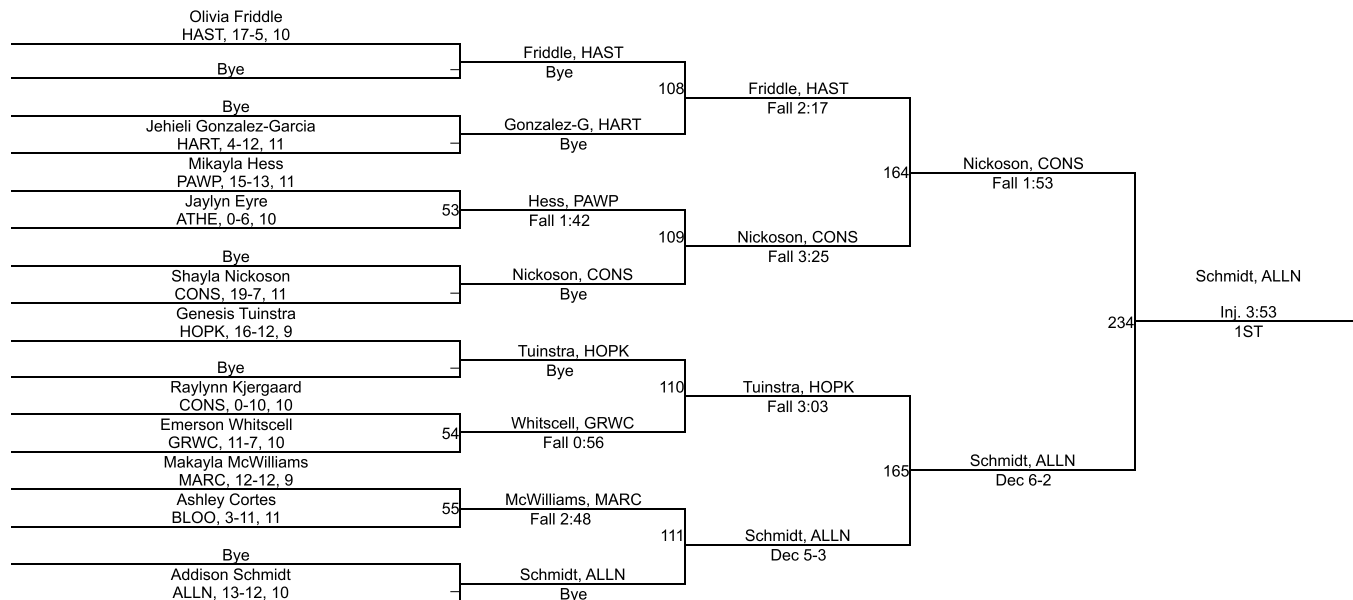

MHSAA Girls Regional Red 2 - Gull Lake

105

MHSAA Girls Regional Red 2 - Gull Lake

110

MHSAA Girls Regional Red 2 - Gull Lake

115

MHSAA Girls Regional Red 2 - Gull Lake

120

120

MHSAA Girls Regional Red 2 - Gull Lake

125

MHSAA Girls Regional Red 2 - Gull Lake

130

130

MHSAA Girls Regional Red 2 - Gull Lake

135

135

MHSAA Girls Regional Red 2 - Gull Lake

140

MHSAA Girls Regional Red 2 - Gull Lake

145

MHSAA Girls Regional Red 2 - Gull Lake

155

MHSAA Girls Regional Red 2 - Gull Lake