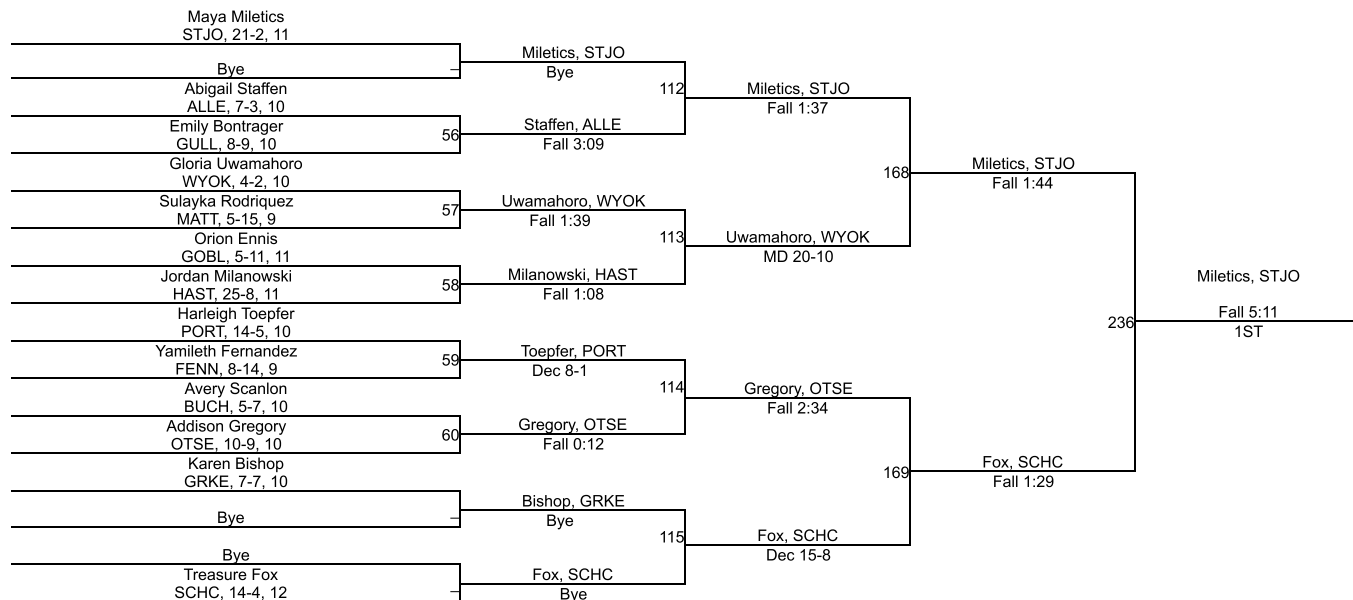

MHSAA Girls Regional Red 2 - Gull Lake

105

MHSAA Girls Regional Red 2 - Gull Lake

110

MHSAA Girls Regional Red 2 - Gull Lake

115

MHSAA Girls Regional Red 2 - Gull Lake

120

120

MHSAA Girls Regional Red 2 - Gull Lake

125

MHSAA Girls Regional Red 2 - Gull Lake

130

130

MHSAA Girls Regional Red 2 - Gull Lake

135

135

MHSAA Girls Regional Red 2 - Gull Lake

140

MHSAA Girls Regional Red 2 - Gull Lake

145

MHSAA Girls Regional Red 2 - Gull Lake

155

MHSAA Girls Regional Red 2 - Gull Lake

170

170

MHSAA Girls Regional Red 2 - Gull Lake

190

MHSAA Girls Regional Red 2 - Gull Lake

235

MHSAA Girls Regional Red 2 - Gull Lake

100