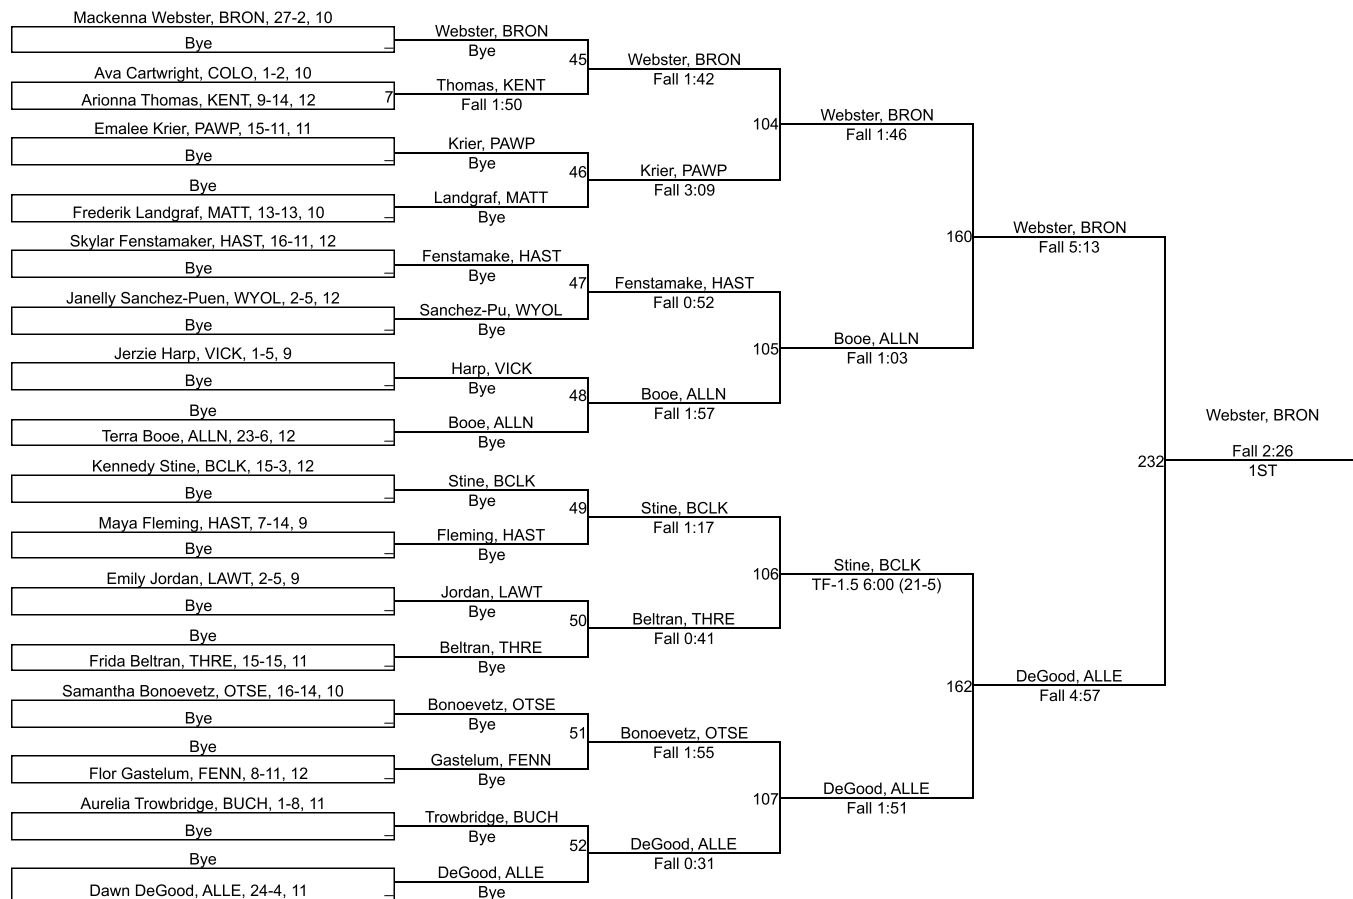

MHSAA Girls Regional Red 2 - Gull Lake

105

MHSAA Girls Regional Red 2 - Gull Lake

110

MHSAA Girls Regional Red 2 - Gull Lake

115

MHSAA Girls Regional Red 2 - Gull Lake

120

120

MHSAA Girls Regional Red 2 - Gull Lake

125

MHSAA Girls Regional Red 2 - Gull Lake

130

130

MHSAA Girls Regional Red 2 - Gull Lake

135

135

MHSAA Girls Regional Red 2 - Gull Lake

140

MHSAA Girls Regional Red 2 - Gull Lake

145

MHSAA Girls Regional Red 2 - Gull Lake

155

MHSAA Girls Regional Red 2 - Gull Lake