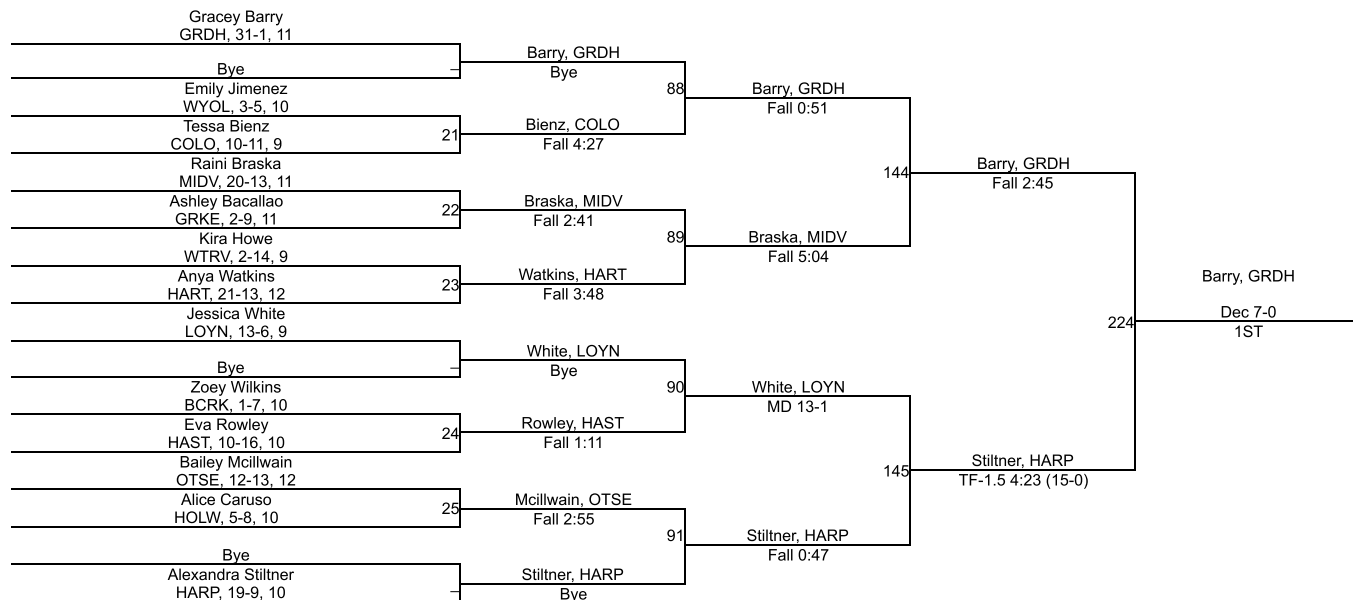

MHSAA Girls Regional Red 2 - Gull Lake

105

MHSAA Girls Regional Red 2 - Gull Lake

110

MHSAA Girls Regional Red 2 - Gull Lake

115

MHSAA Girls Regional Red 2 - Gull Lake

120

120

MHSAA Girls Regional Red 2 - Gull Lake

125

MHSAA Girls Regional Red 2 - Gull Lake

130

130

MHSAA Girls Regional Red 2 - Gull Lake

135