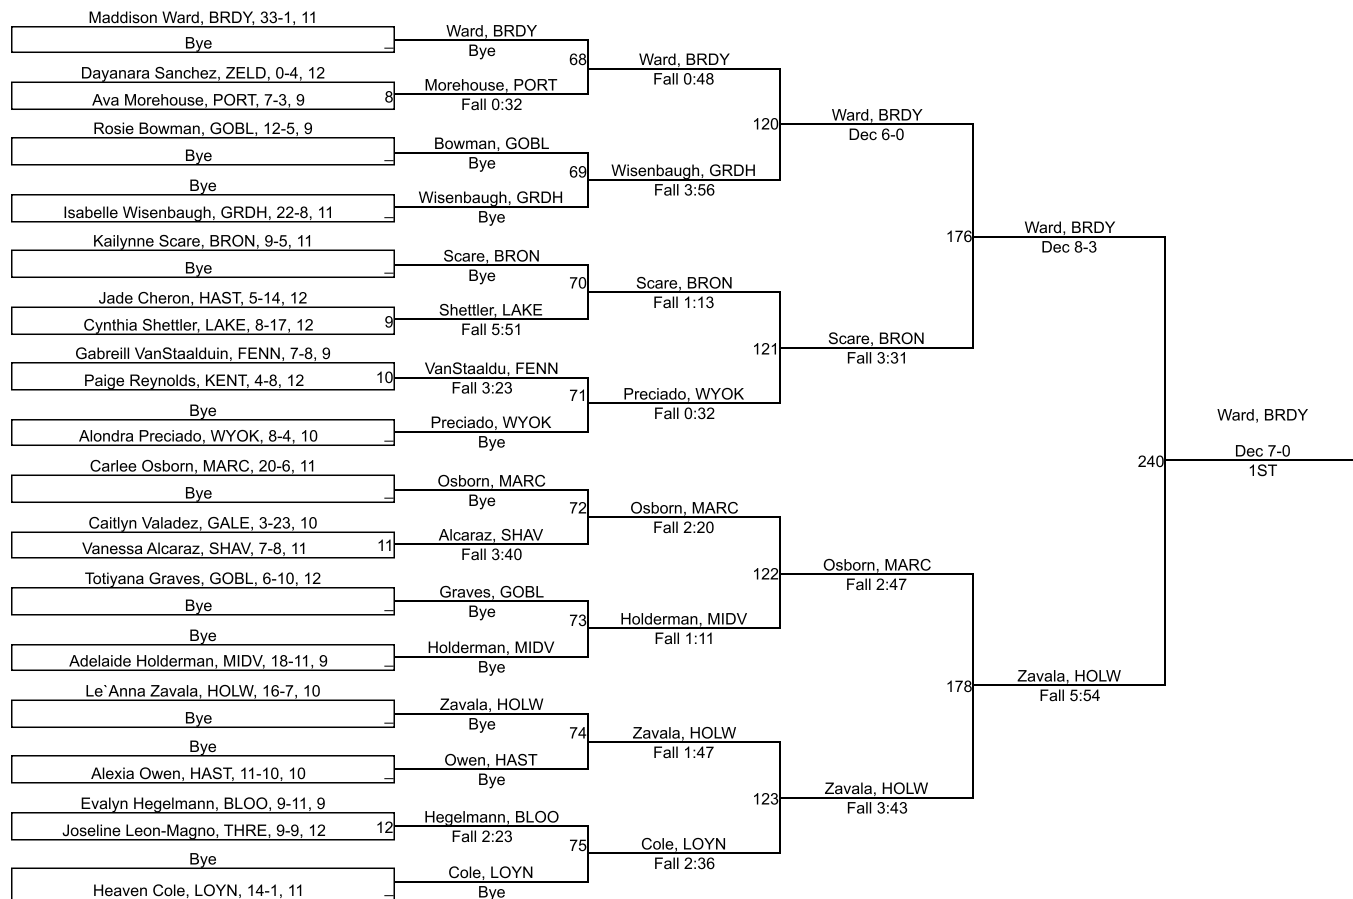

MHSAA Girls Regional Red 2 - Gull Lake

170