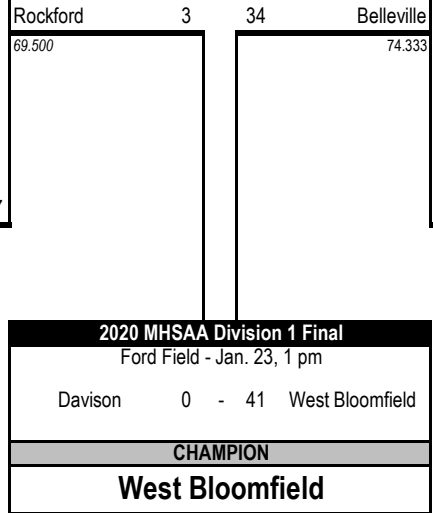

DISTRICT 1ST RD

DISTRICT SEMIS

DISTRICT FINALS

REGIONALS

SEMIFINALS

SEMIFINALS

REGIONALS

DISTRICT FINALS

DISTRICT SEMIS

DISTRICT 1ST RD

DIVISION 1

11-Player Football

3	Davison	4	1	64.667
6	Lapeer	6	64.667	

For game dates, times and locations, visit MHSAA.com.

36.200	15	Romeo	0	Anchor Bay	3
36.200	20	Romeo	6	Romeo	6