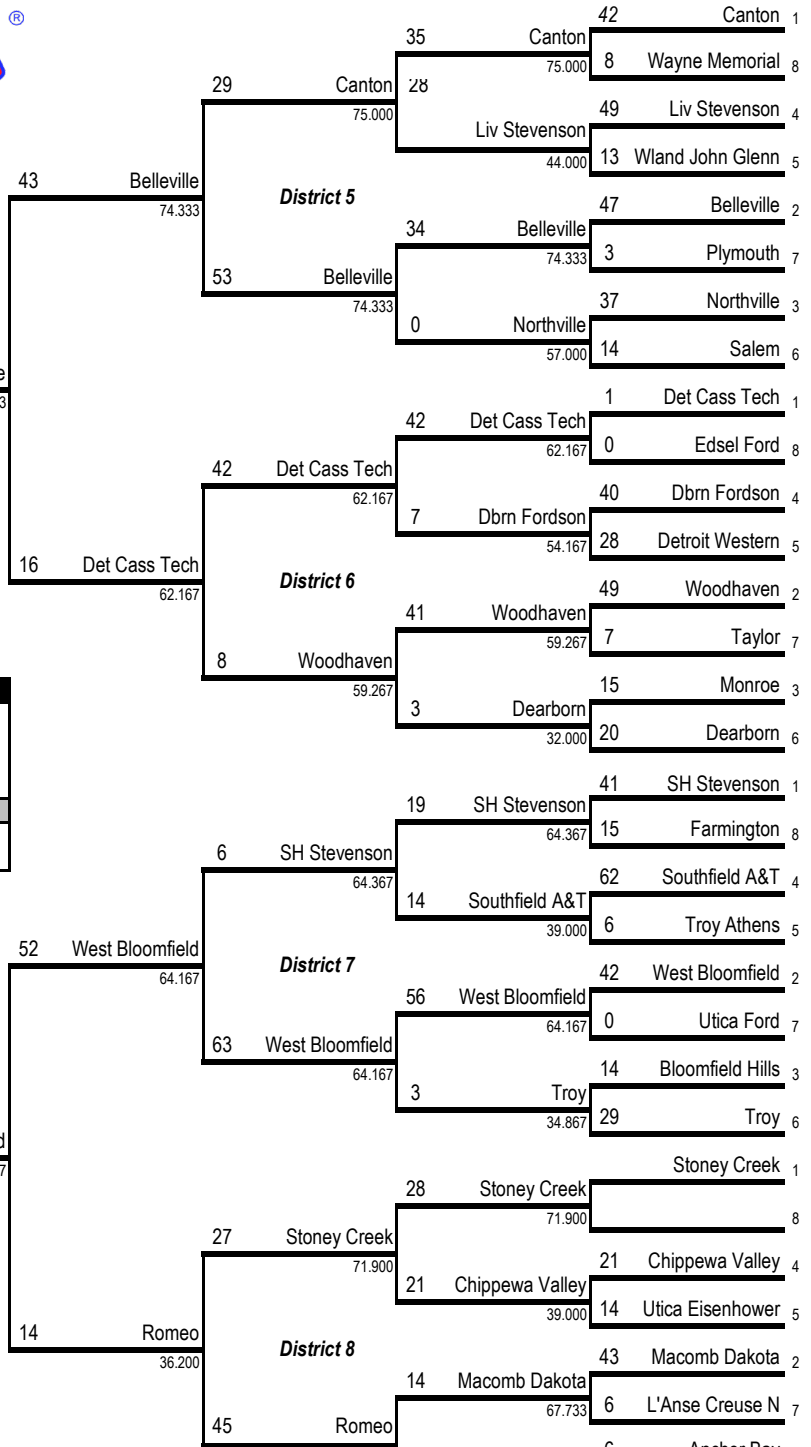

DISTRICT 1ST RD

DISTRICT SEMIS

DISTRICT FINALS

REGIONALS

SEMIFINALS

SEMIFINALS

REGIONALS

DISTRICT FINALS

DISTRICT SEMIS

DISTRICT 1ST RD

DIVISION 1

11-Player Football

3	Davison	4	1	64.667
6	Lapeer	6	64.667	

For game dates, times and locations, visit MHSAA.com.

36.200	15	Romeo	0	Anchor Bay	3
36.200	20	Romeo	6	Romeo	6