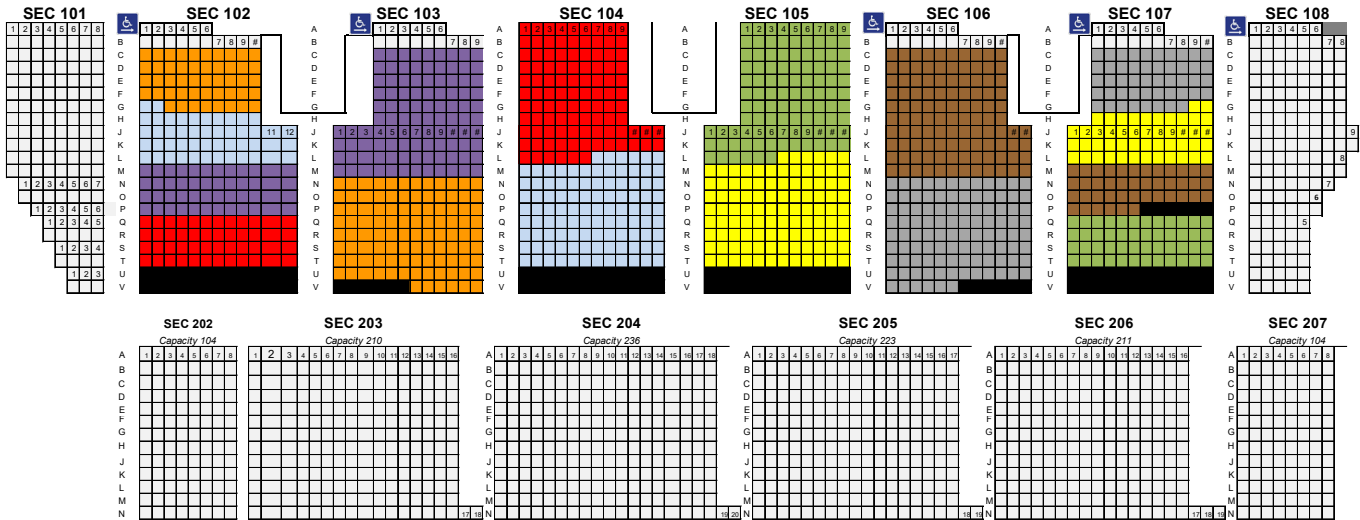

MHSAA Competitive Cheer
All seats are reserved

Division 4 – Competitive Cheer Ticketing
March 4, 2022
2:00 p.m.

Regional	Seating Color	Sections
Lawton	Purple	Section 103 (C - M) and Section 102 (M – P)
Adrian Madison	Red	Section 104 (A – part of L) and Section 102 (Q – T)
Beal City	Green	Section 105 (A – part of L) and Section 107 (Q – T)
Pewamo Westphalia	Brown	Section 106 (C – M) and Section 107 (M – part of P)
Hudson	Orange	Section 103 (N – part of V) and Section 102 (C – part of G)
Mason County Cen.	Blue	Section 104 (part of L – T) and Section 102 (part of G – L)
Addison	Yellow	Section 105 (part of L – T) and Section 107 (part of G – L)
Montrose	Gray	Section 106 (N – part of V) and Section 107 (C – part of G)