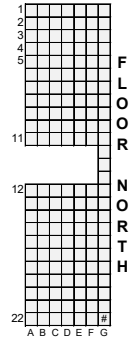

MHSAA Competitive Cheer
All seats are reserved

Division 1 – Competitive Cheer Ticketing
March 4, 2022
6:00 p.m.

Regional	Seating Color	Sections
Stoney Creek	Purple	Section 103 (C - M) and Section 102 (M – P)
Plymouth	Red	Section 104 (A – part of L) and Section 102 (Q – T)
Hudsonville	Green	Section 105 (A – part of L) and Section 107 (Q – T)
Rochester	Brown	Section 106 (C – M) and Section 107 (M – part of P)
Rochester Adams	Orange	Section 103 (N – part of V) and Section 102 (C – part of G)
Grandville	Blue	Section 104 (part of L – T) and Section 102 (part of G – L)
Grand Blanc	Yellow	Section 105 (part of L – T) and Section 107 (part of G – L)
Hartland	Gray	Section 106 (N – part of V) and Section 107 (C – part of G)

MHSAA Competitive Cheer
All seats are reserved

Division 2 – Competitive Cheer Ticketing
March 5, 2022
10:00 a.m.

Regional	Seating Color	Sections
Divine Child	Purple	Section 103 (C - M) and Section 102 (M – P)
Cedar Springs	Red	Section 104 (A – part of L) and Section 102 (Q – T)
DeWitt	Green	Section 105 (A – part of L) and Section 107 (Q – T)
Reeths-Puffer	Brown	Section 106 (C – M) and Section 107 (M – part of P)
Gibraltar Carlson	Orange	Section 103 (N – part of V) and Section 102 (C – part of G)
FH Northern	Blue	Section 104 (part of L – T) and Section 102 (part of G – L)
Southgate Anderson	Yellow	Section 105 (part of L – T) and Section 107 (part of G – L)
Allen Park	Gray	Section 106 (N – part of V) and Section 107 (C – part of G)