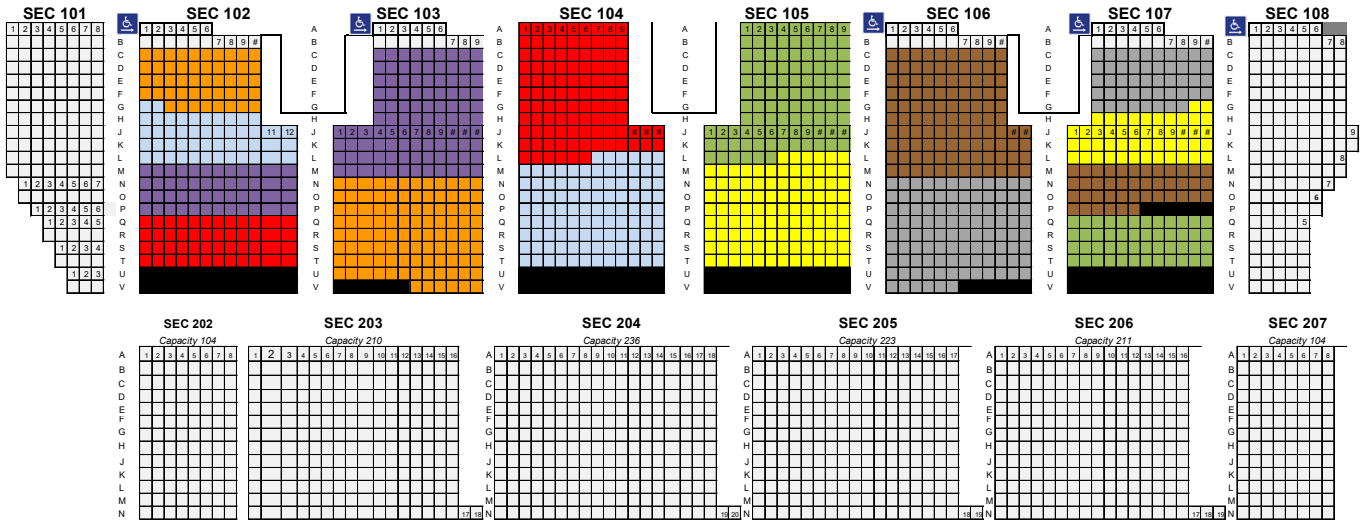

MHSAA Competitive Cheer
All seats are reserved

Division 1 – Competitive Cheer Ticketing
March 4, 2022
6:00 p.m.

Regional	Seating Color	Sections
Stoney Creek	Purple	Section 103 (C - M) and Section 102 (M – P)
Plymouth	Red	Section 104 (A – part of L) and Section 102 (Q – T)
Hudsonville	Green	Section 105 (A – part of L) and Section 107 (Q – T)
Rochester	Brown	Section 106 (C – M) and Section 107 (M – part of P)
Rochester Adams	Orange	Section 103 (N – part of V) and Section 102 (C – part of G)
Grandville	Blue	Section 104 (part of L – T) and Section 102 (part of G – L)
Grand Blanc	Yellow	Section 105 (part of L – T) and Section 107 (part of G – L)
Hartland	Gray	Section 106 (N – part of V) and Section 107 (C – part of G)

MHSAA Competitive Cheer
All seats are reserved

Division 2 – Competitive Cheer Ticketing
March 5, 2022
10:00 a.m.

Regional	Seating Color	Sections
Divine Child	Purple	Section 103 (C - M) and Section 102 (M – P)
Cedar Springs	Red	Section 104 (A – part of L) and Section 102 (Q – T)
DeWitt	Green	Section 105 (A – part of L) and Section 107 (Q – T)
Reeths-Puffer	Brown	Section 106 (C – M) and Section 107 (M – part of P)
Gibraltar Carlson	Orange	Section 103 (N – part of V) and Section 102 (C – part of G)
FH Northern	Blue	Section 104 (part of L – T) and Section 102 (part of G – L)
Southgate Anderson	Yellow	Section 105 (part of L – T) and Section 107 (part of G – L)
Allen Park	Gray	Section 106 (N – part of V) and Section 107 (C – part of G)