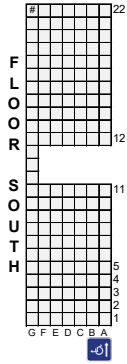

MHSAA Competitive Cheer
All seats are reserved

Division 4 – Competitive Cheer Ticketing
March 4, 2022
2:00 p.m.

Regional	Seating Color	Sections
Lawton	Purple	Section 103 (C - M) and Section 102 (M – P)
Adrian Madison	Red	Section 104 (A – part of L) and Section 102 (Q – T)
Beal City	Green	Section 105 (A – part of L) and Section 107 (Q – T)
Pewamo Westphalia	Brown	Section 106 (C – M) and Section 107 (M – part of P)
Hudson	Orange	Section 103 (N – part of V) and Section 102 (C – part of G)
Mason County Cen.	Blue	Section 104 (part of L – T) and Section 102 (part of G – L)
Addison	Yellow	Section 105 (part of L – T) and Section 107 (part of G – L)
Montrose	Gray	Section 106 (N – part of V) and Section 107 (C – part of G)