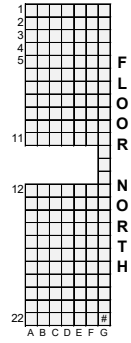

MHSAA Competitive Cheer
All seats are reserved

Division 4 – Competitive Cheer Ticketing
March 4, 2022
2:00 p.m.

Regional	Seating Color	Sections
Lawton	Purple	Section 103 (C - M) and Section 102 (M – P)
Adrian Madison	Red	Section 104 (A – part of L) and Section 102 (Q – T)
Beal City	Green	Section 105 (A – part of L) and Section 107 (Q – T)
Pewamo Westphalia	Brown	Section 106 (C – M) and Section 107 (M – part of P)
Hudson	Orange	Section 103 (N – part of V) and Section 102 (C – part of G)
Mason County Cen.	Blue	Section 104 (part of L – T) and Section 102 (part of G – L)
Addison	Yellow	Section 105 (part of L – T) and Section 107 (part of G – L)
Montrose	Gray	Section 106 (N – part of V) and Section 107 (C – part of G)