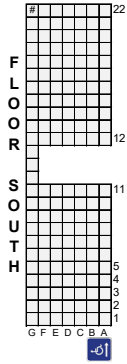

MHSAA Competitive Cheer
All seats are reserved

Division 1 – Competitive Cheer Ticketing
March 4, 2022
6:00 p.m.

Regional	Seating Color	Sections
Stoney Creek	Purple	Section 103 (C - M) and Section 102 (M – P)
Plymouth	Red	Section 104 (A – part of L) and Section 102 (Q – T)
Hudsonville	Green	Section 105 (A – part of L) and Section 107 (Q – T)
Rochester	Brown	Section 106 (C – M) and Section 107 (M – part of P)
Rochester Adams	Orange	Section 103 (N – part of V) and Section 102 (C – part of G)
Grandville	Blue	Section 104 (part of L – T) and Section 102 (part of G – L)
Grand Blanc	Yellow	Section 105 (part of L – T) and Section 107 (part of G – L)
Hartland	Gray	Section 106 (N – part of V) and Section 107 (C – part of G)

MHSAA Competitive Cheer
All seats are reserved

Division 2 – Competitive Cheer Ticketing
March 5, 2022
10:00 a.m.

Regional	Seating Color	Sections
Divine Child	Purple	Section 103 (C - M) and Section 102 (M – P)
Cedar Springs	Red	Section 104 (A – part of L) and Section 102 (Q – T)
DeWitt	Green	Section 105 (A – part of L) and Section 107 (Q – T)
Reeths-Puffer	Brown	Section 106 (C – M) and Section 107 (M – part of P)
Gibraltar Carlson	Orange	Section 103 (N – part of V) and Section 102 (C – part of G)
FH Northern	Blue	Section 104 (part of L – T) and Section 102 (part of G – L)
Southgate Anderson	Yellow	Section 105 (part of L – T) and Section 107 (part of G – L)
Allen Park	Gray	Section 106 (N – part of V) and Section 107 (C – part of G)