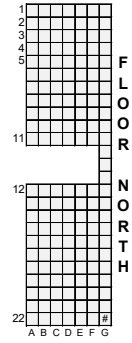

MHSAA Competitive Cheer
All seats are reserved

Division 1 – Competitive Cheer Ticketing
March 4, 2022
6:00 p.m.

Regional	Seating Color	Sections
Stoney Creek	Purple	Section 103 (C - M) and Section 102 (M – P)
Plymouth	Red	Section 104 (A – part of L) and Section 102 (Q – T)
Hudsonville	Green	Section 105 (A – part of L) and Section 107 (Q – T)
Rochester	Brown	Section 106 (C – M) and Section 107 (M – part of P)
Rochester Adams	Orange	Section 103 (N – part of V) and Section 102 (C – part of G)
Grandville	Blue	Section 104 (part of L – T) and Section 102 (part of G – L)
Grand Blanc	Yellow	Section 105 (part of L – T) and Section 107 (part of G – L)
Hartland	Gray	Section 106 (N – part of V) and Section 107 (C – part of G)

MHSAA Competitive Cheer
All seats are reserved

Division 2 – Competitive Cheer Ticketing
March 5, 2022
10:00 a.m.

Regional	Seating Color	Sections
Divine Child	Purple	Section 103 (C - M) and Section 102 (M – P)
Cedar Springs	Red	Section 104 (A – part of L) and Section 102 (Q – T)
DeWitt	Green	Section 105 (A – part of L) and Section 107 (Q – T)
Reeths-Puffer	Brown	Section 106 (C – M) and Section 107 (M – part of P)
Gibraltar Carlson	Orange	Section 103 (N – part of V) and Section 102 (C – part of G)
FH Northern	Blue	Section 104 (part of L – T) and Section 102 (part of G – L)
Southgate Anderson	Yellow	Section 105 (part of L – T) and Section 107 (part of G – L)
Allen Park	Gray	Section 106 (N – part of V) and Section 107 (C – part of G)