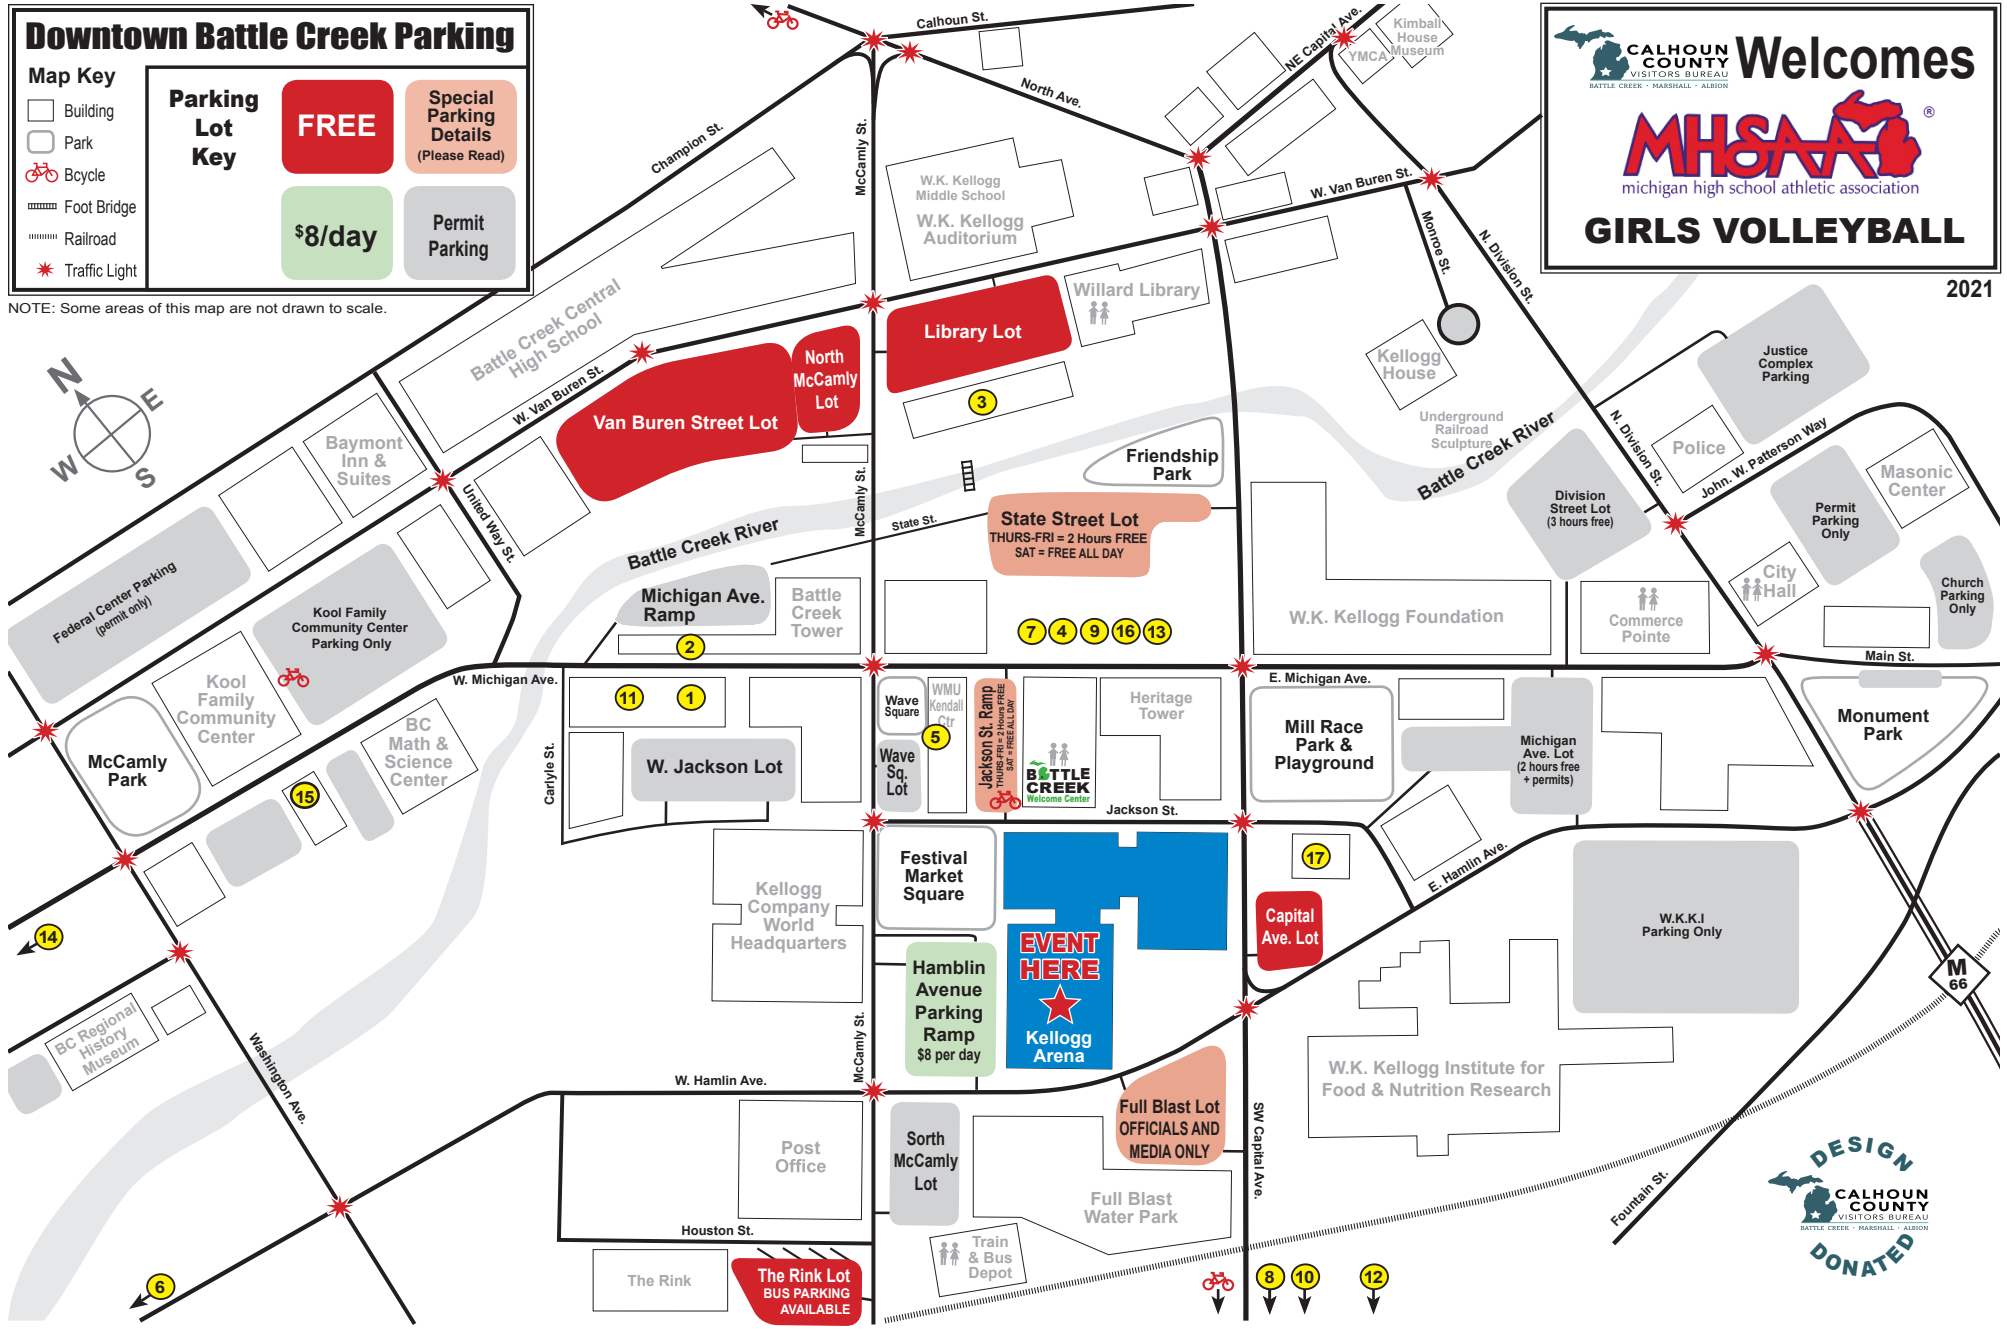

Downtown Battle Creek Parking

Map Key

	Parking Lot Key	FREE	Special Parking Details (Please Read)
	\$8/day	Permit Parking	

NOTE: Some areas of this map are not drawn to scale.

Welcomes

michigan high school athletic association

GIRLS VOLLEYBALL

2021

- 1 Barista Blues Café 91 W. Michigan Ave. 269-968-8430
- 2 Café Rica USA (coffee) 62 E Michigan Ave. 269-441-0205
- 3 Clara's-on-the-River 44 N. McCamly St. 269-963-0966
- 4 Cricket Club 36 W. Michigan Ave. 269-963-2725
- 5 Energy Nook (shakes) 51 W. Michigan Ave. 269-660-1699

- 6 Fire Hub 175 S. Kendall St. (269) 753-0065
- 7 Griffin Grill & Pub 38 W. Michigan Ave. 269-965-7206
- 8 Horrock's Market 235 SW Capital Ave. 269-966-3200
- 9 Kitchen Proper (italian) 34 W. Michigan Ave. 269-753-1550
- 10 Nina's Taqueria 248 SW Capital Ave. 269-969-9448

- 11 Rafaynees (southern) 97 W. Michigan Ave. 269-201-4499
- 12 Taqueria San Francisco 691 SW Capital Ave. (269) 660-0616
- 13 Schlotzky's Deli 14 W. Michigan Ave. 269-963-2526
- 14 Shwe Manadaly (Burmese) 451 W. Michigan Ave. 269-753-1702
- 15 Umami Ramen (noodle fusion) 215 W Michigan Ave. 269-224-3264