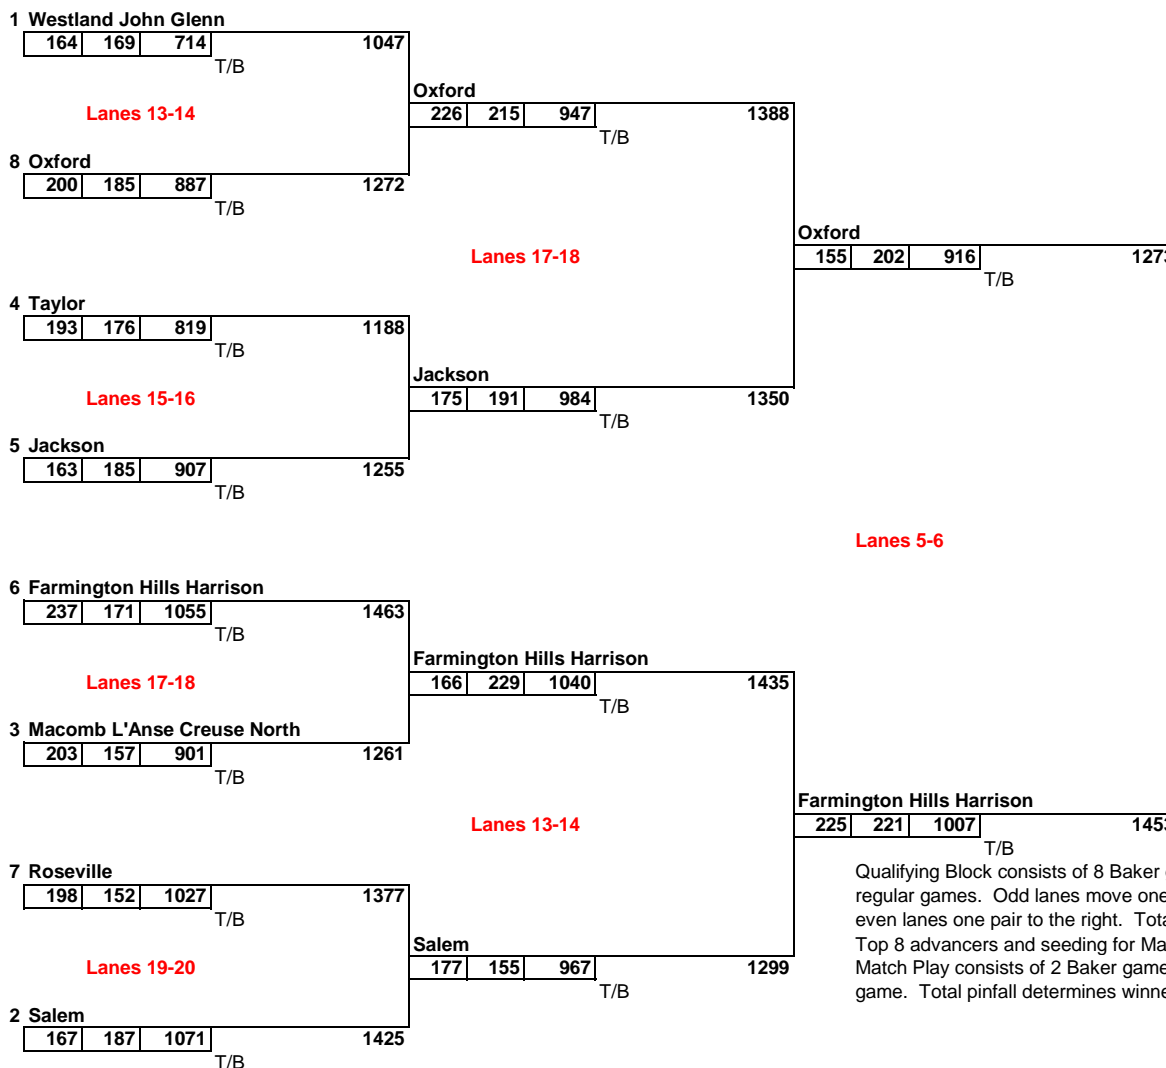

**Team Finals - Division 1 Boys**  
**Thunderbowl, Allen Park, Michigan**  
**March 1, 2019**

**QUALIFYING BLOCK**

**STARTING LANE ASSIGNMENT**

- 58 **Brownstown Woodhaven**
- 64 **Caledonia**
- 56 **Farmington Hills Harrison**
- 61 **Holt**
- 68 **Jackson**
- 67 **Jenison**
- 62 **Lapeer**
- 66 **Macomb Dakota**
- 53 **Macomb L'Anse Creuse North**
- 65 **Midland**
- 60 **Oxford**
- 52 **Roseville**
- 63 **Salem**
- 54 **Taylor**
- 51 **Walled Lake Central**
- 57 **Warren DeLaSalle**
- 55 **Waterford Kettering**
- 59 **Westland John Glenn**

**MATCH PLAY - TOP 8 ADVANCE FROM QUALIFYING BLOCK**

Qualifying Block consists of 8 Baker games and 2 regular games. Odd lanes move one pair to the left, even lanes one pair to the right. Total pinfall determines Top 8 advancers and seeding for Match Play Round. Match Play consists of 2 Baker games and 1 regular game. Total pinfall determines winner.

CHAMPIONSHIP  
Team Match Play

Year:	2019
Division:	D1 Boys

TEAM: **FARMINGTON HILLS HARRISON**

Baker Games	Score
Game #1	225
Game #2	221

Regular Game Bowler Name	Score
Sean Ronald	183
Christian Dorsey	169
Jonah Musial	184
Blake Ryntz	269
Evan Yaros	202
Devon Osborn	
Ryan Wrublewski	