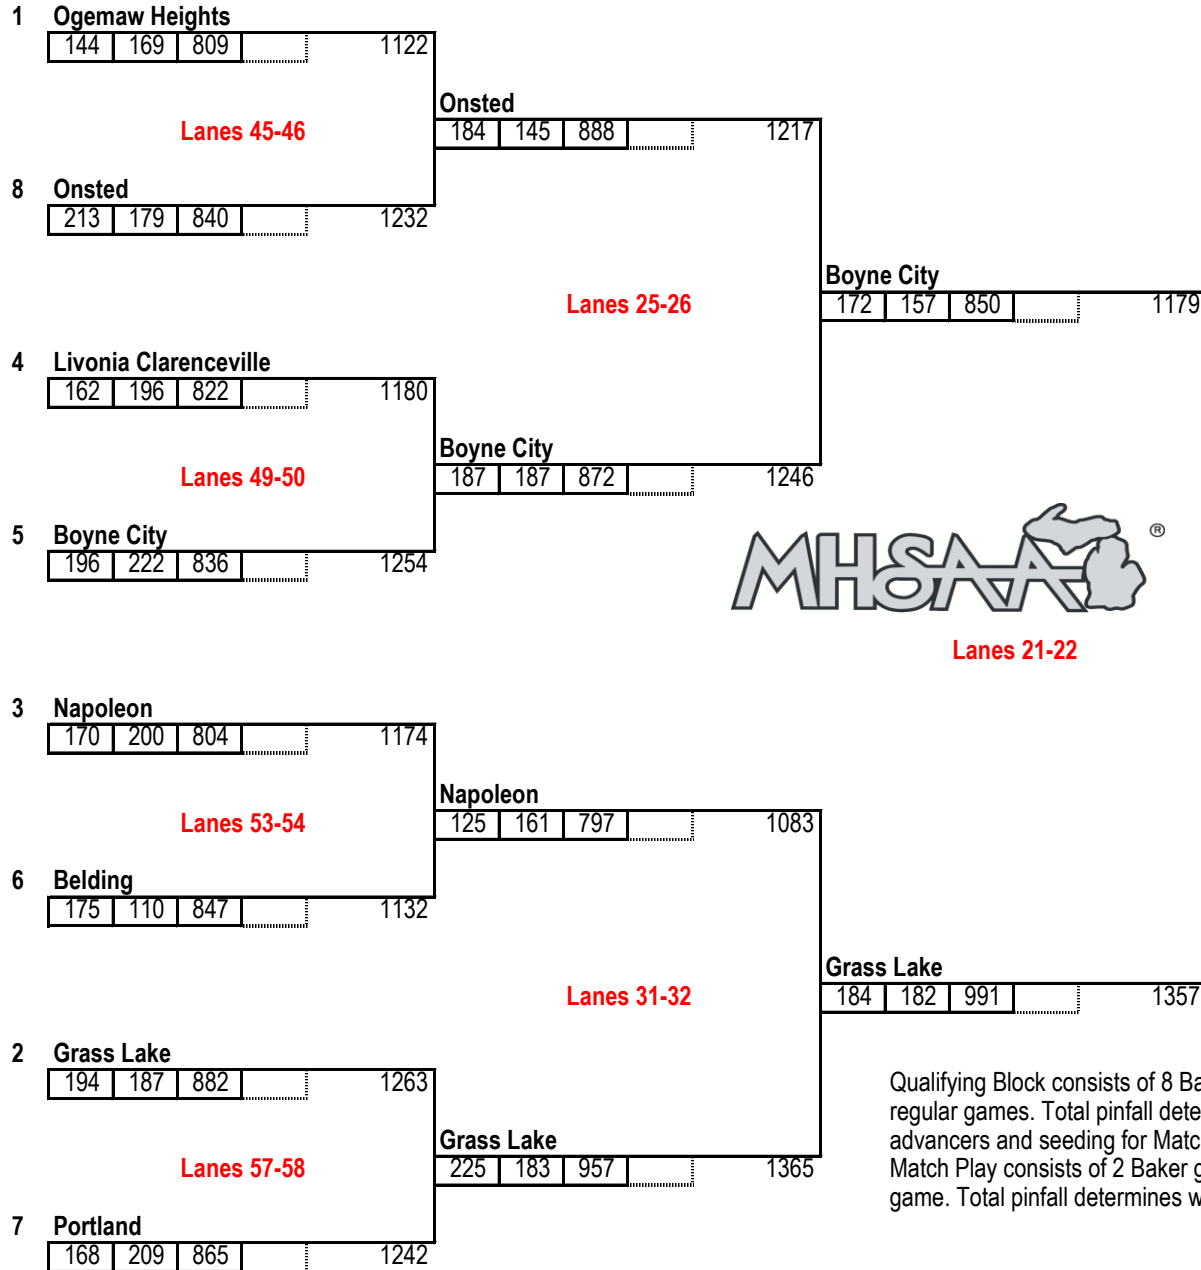

MHSAA TEAM FINALS - DIVISION 3 BOYS

JAX60 - Jackson | March 26, 2021

QUALIFYING BLOCK

STARTING LANES

- 56 Armada
- 44 Belding
- 40 Boyne City
- 35 Caro
- 36 Flint Powers Catholic
- 47 Grass Lake
- 55 Livonia Clarenceville
- 39 Napoleon
- 43 Ogemaw Heights
- 51 Onsted
- 48 Ovid-Elsie
- 52 Portland

MATCH PLAY - TOP 8 ADVANCE FROM QUALIFYING BLOCK

Grass Lake
DIVISION 3 CHAMPION

Qualifying Block consists of 8 Baker games and 2 regular games. Total pinfall determines Top 8 advancers and seeding for Match Play Round. Match Play consists of 2 Baker games and 1 regular game. Total pinfall determines winner.

**CHAMPIONSHIP
Team Match Play**

Year:	2021
Division:	D3 Boys

TEAM: BOYNE CITY

Baker Games	Score
Game #1	172
Game #2	157

Regular Game Bowler Name	Score
Blake Root	153
Drew Coleman	167
Hank Archey	163
Zach Hardy	182
Michael Deming	185