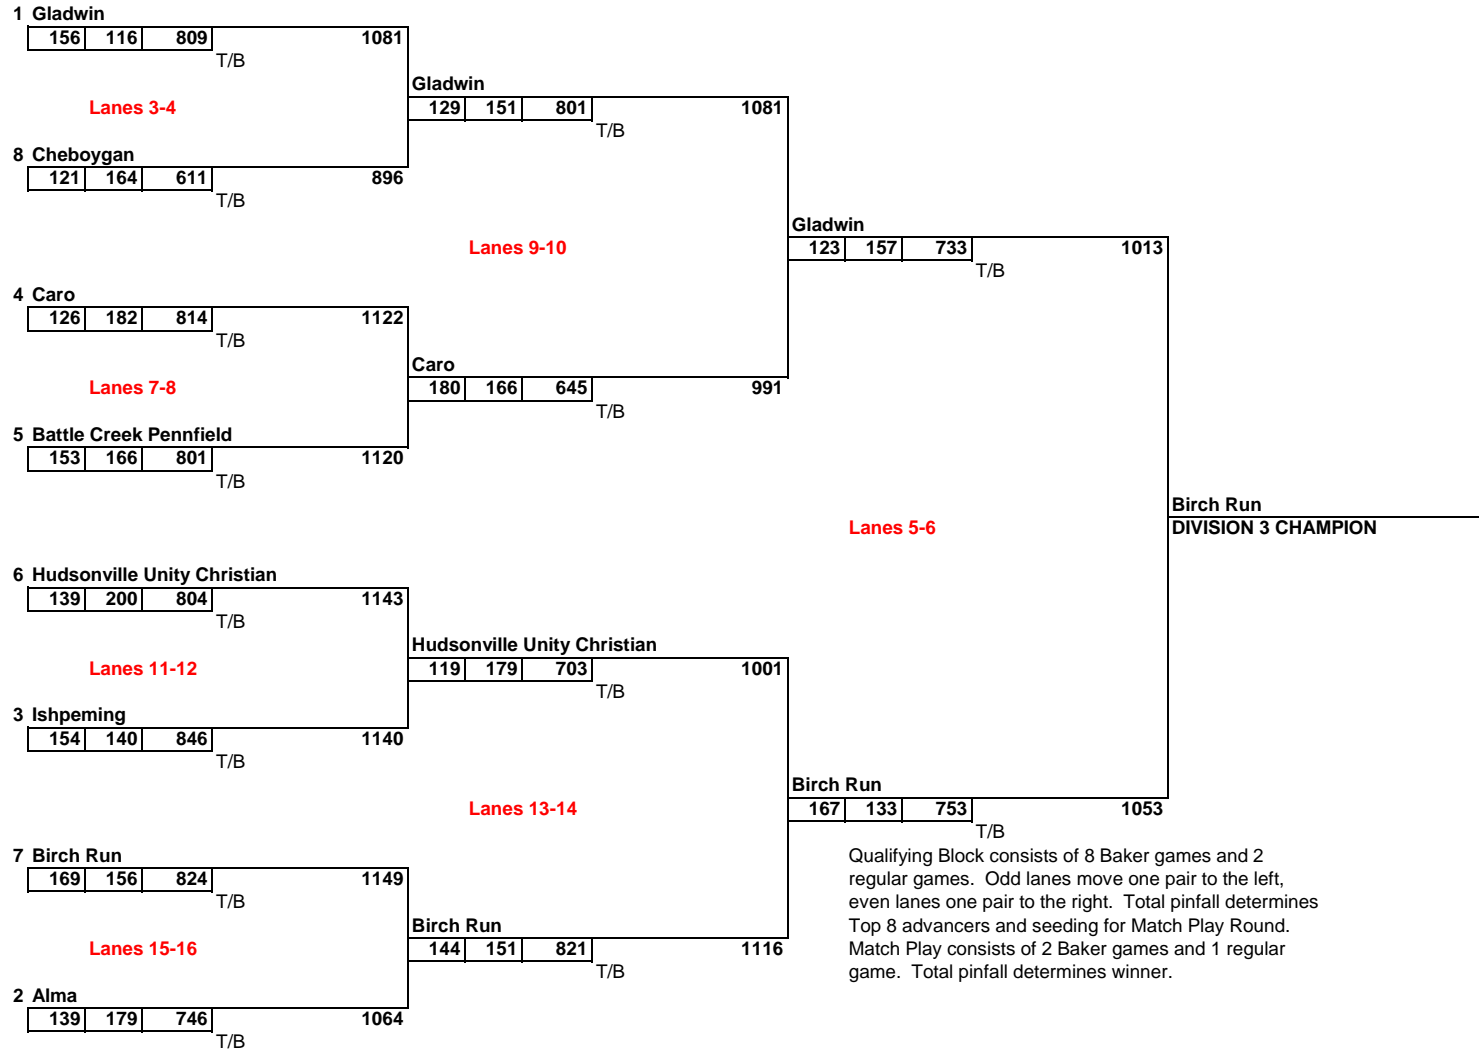

**TEAM FINALS - DIVISION 3 GIRLS**  
**M-66 Bowl - Battle Creek, Michigan**  
**March 3, 2017**

**QUALIFYING BLOCK**

**STARTING LANE ASSIGNMENT**

- 20 Alma
- 9 Ann Arbor Gabriel Richard
- 11 Battle Creek Pennfield
- 13 Birch Run
- 15 Caro
- 17 Cheboygan
- 21 Crosswell-Lexington
- 7 Flat Rock
- 10 Fremont
- 19 Gladwin
- 22 Grand Rapids South Christian
- 6 Hopkins
- 8 Hudsonville Unity Christian
- 14 Ishpeming
- 16 Ithaca
- 12 Jonesville
- 5 Portland
- 18 Yale

**MATCH PLAY - TOP 8 ADVANCE FROM QUALIFYING BLOCK**

CHAMPIONSHIP  
Team Match Play

Year:	2017
Division:	D3 Girls

TEAM: **GLADWIN**

Baker Games	Score
Game #1	123
Game #2	157

Regular Game Bowler Name	Score
Kayla VanTiem	153
Allison Hager	
Bailey Weston	165
Kasidey Easlick	153
Carley VanTiem	128
Mackenzie Weston	134

BAKER TOTAL **280** + REGULAR GAME TOTAL **733** = TOTAL PINFALL **1013**

\_\_\_\_\_  
*Coach Signature*

TEAM: **BIRCH RUN**

Baker Games	Score
Game #1	167
Game #2	133

Regular Game Bowler Name	Score
Madison Hoffman	171
Madison Barlow	109
Denise Bryce	125
Tessie Birchmeier	195
Kendra Grandy	153
Morgan Hawkins	