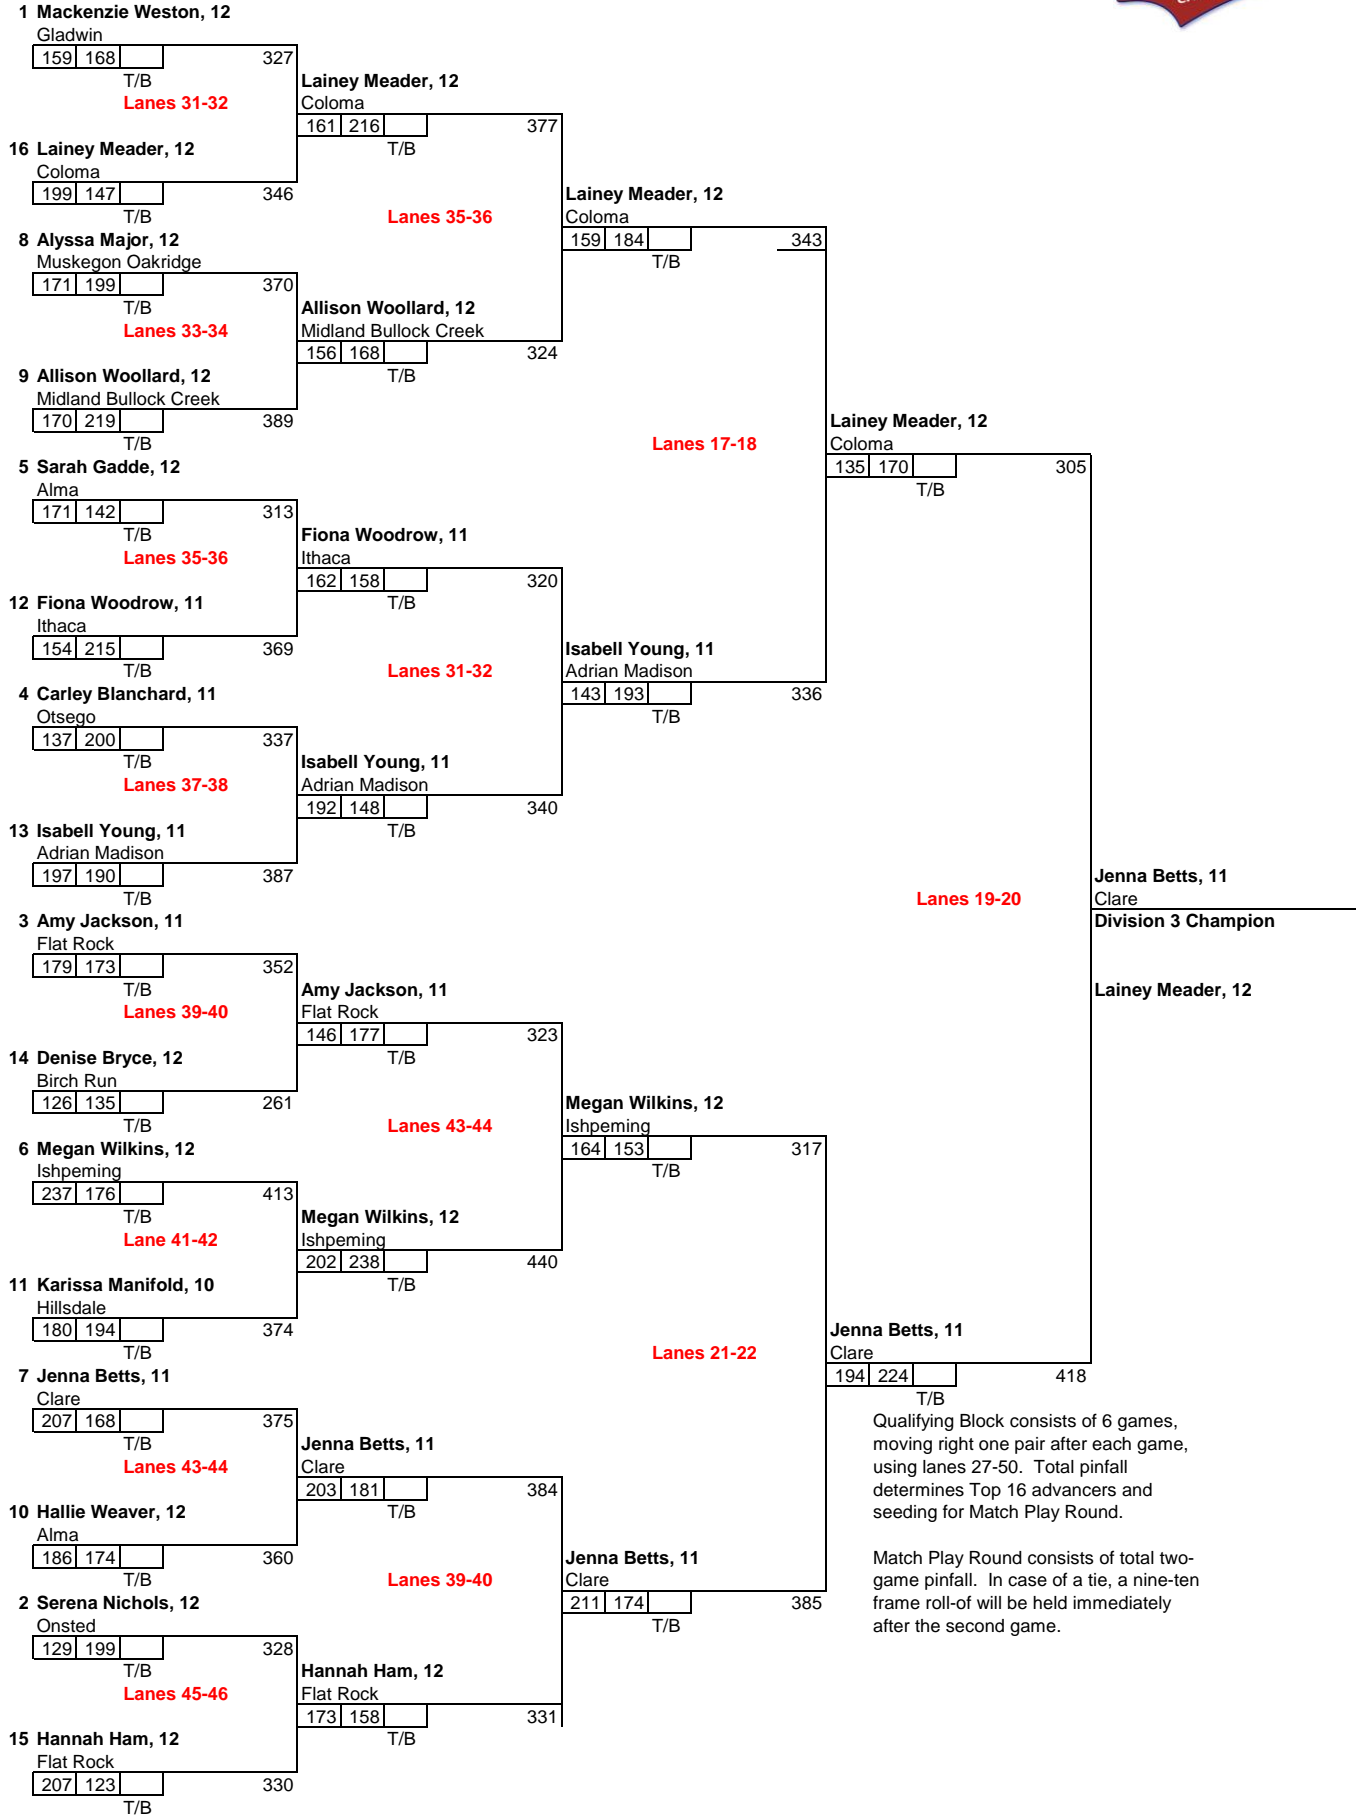

**Singles Finals - Division 3 Girls**  
**Northway Lanes - Muskegon, Michigan**  
**March 2, 2019**

Qualifying Block consists of 6 games, moving right one pair after each game, using lanes 27-50. Total pinfall determines Top 16 advancers and seeding for Match Play Round.

Match Play Round consists of total two-game pinfall. In case of a tie, a nine-ten frame roll-of will be held immediately after the second game.

Div 3 Girls Singles Qualifying  
 Northway Lanes - Muskegon  
 March 2, 2019