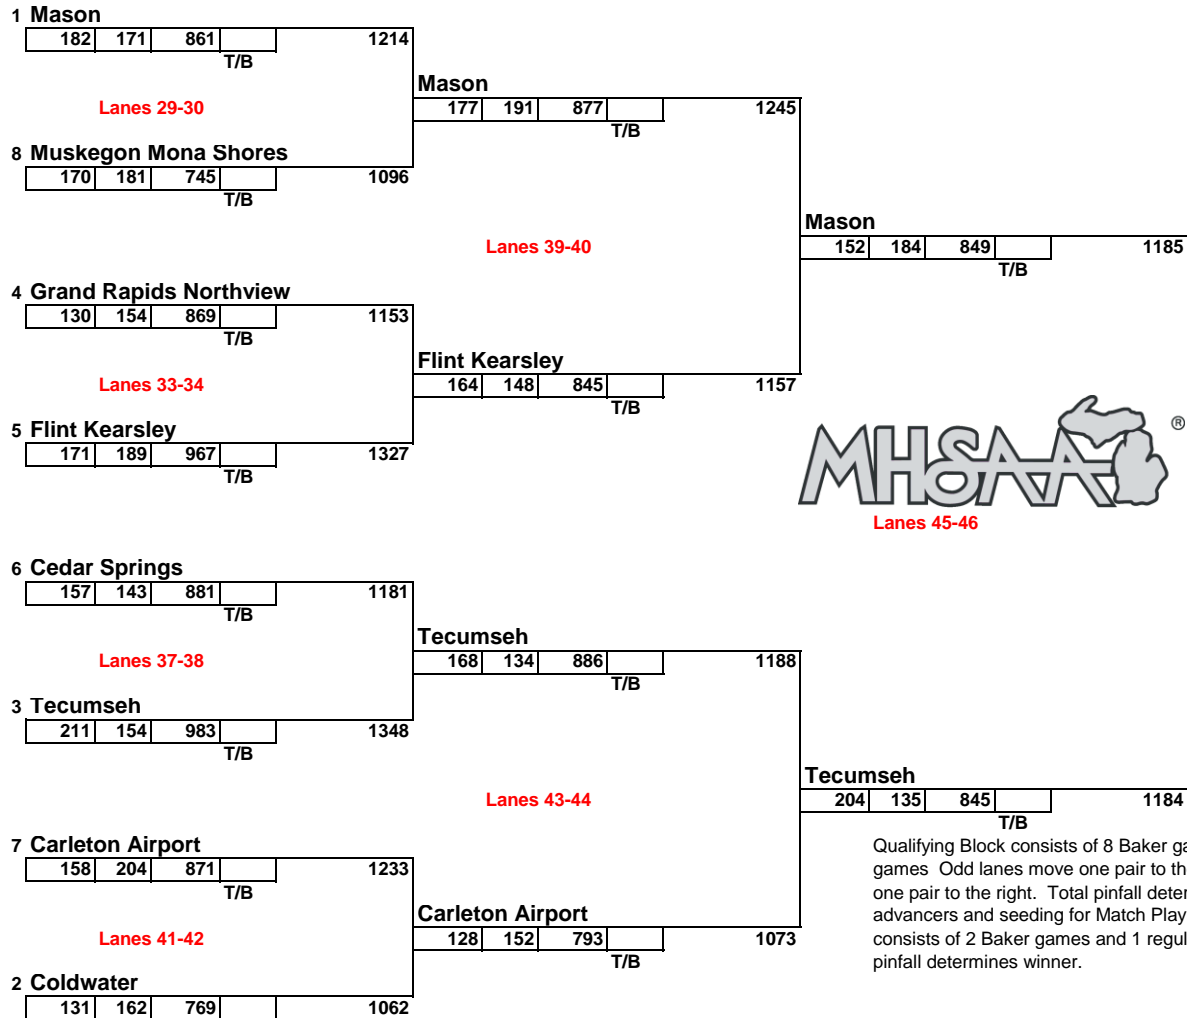

**TEAM FINALS - DIVISION 2 GIRLS**  
**Century Bowl - Waterford, Michigan**  
**March 6, 2020**

- | Starting Lanes | Qualifying Round       |
|----------------|------------------------|
| 45             | Bay City John Glenn    |
| 33             | Carleton Airport       |
| 46             | Cedar Springs          |
| 31             | Charlotte              |
| 38             | Coldwater              |
| 29             | Flint Kearsley         |
| 30             | Grand Rapids Northview |
| 41             | Iron Mountain          |
| 32             | Jackson Northwest      |
| 36             | Marysville             |
| 42             | Mason                  |
| 39             | Muskegon Mona Shores   |
| 37             | New Boston Huron       |
| 40             | Niles                  |
| 35             | South Lyon East        |
| 43             | Tecumseh               |
| 34             | Warren Fitzgerald      |
| 44             | Wayland                |

Lanes 45-46

**Mason**  
 Division 2 Champion

Qualifying Block consists of 8 Baker games and 2 regular games. Odd lanes move one pair to the left, even lanes one pair to the right. Total pinfall determines Top 8 advancers and seeding for Match Play Round. Match Play consists of 2 Baker games and 1 regular game. Total pinfall determines winner.

**CHAMPIONSHIP  
Team Match Play**

Year:	2020
Division:	D2 Girls

**TEAM: MASON**

Baker Games	Score
Game #1	152
Game #2	184

Regular Game Bowler Name	Score
Alivia Kuch	171
Leigha Rue	
Merceds Thomas	160
Emilee Hendershot	189
Grace Ann Whipple	181
Alexis Beach	148