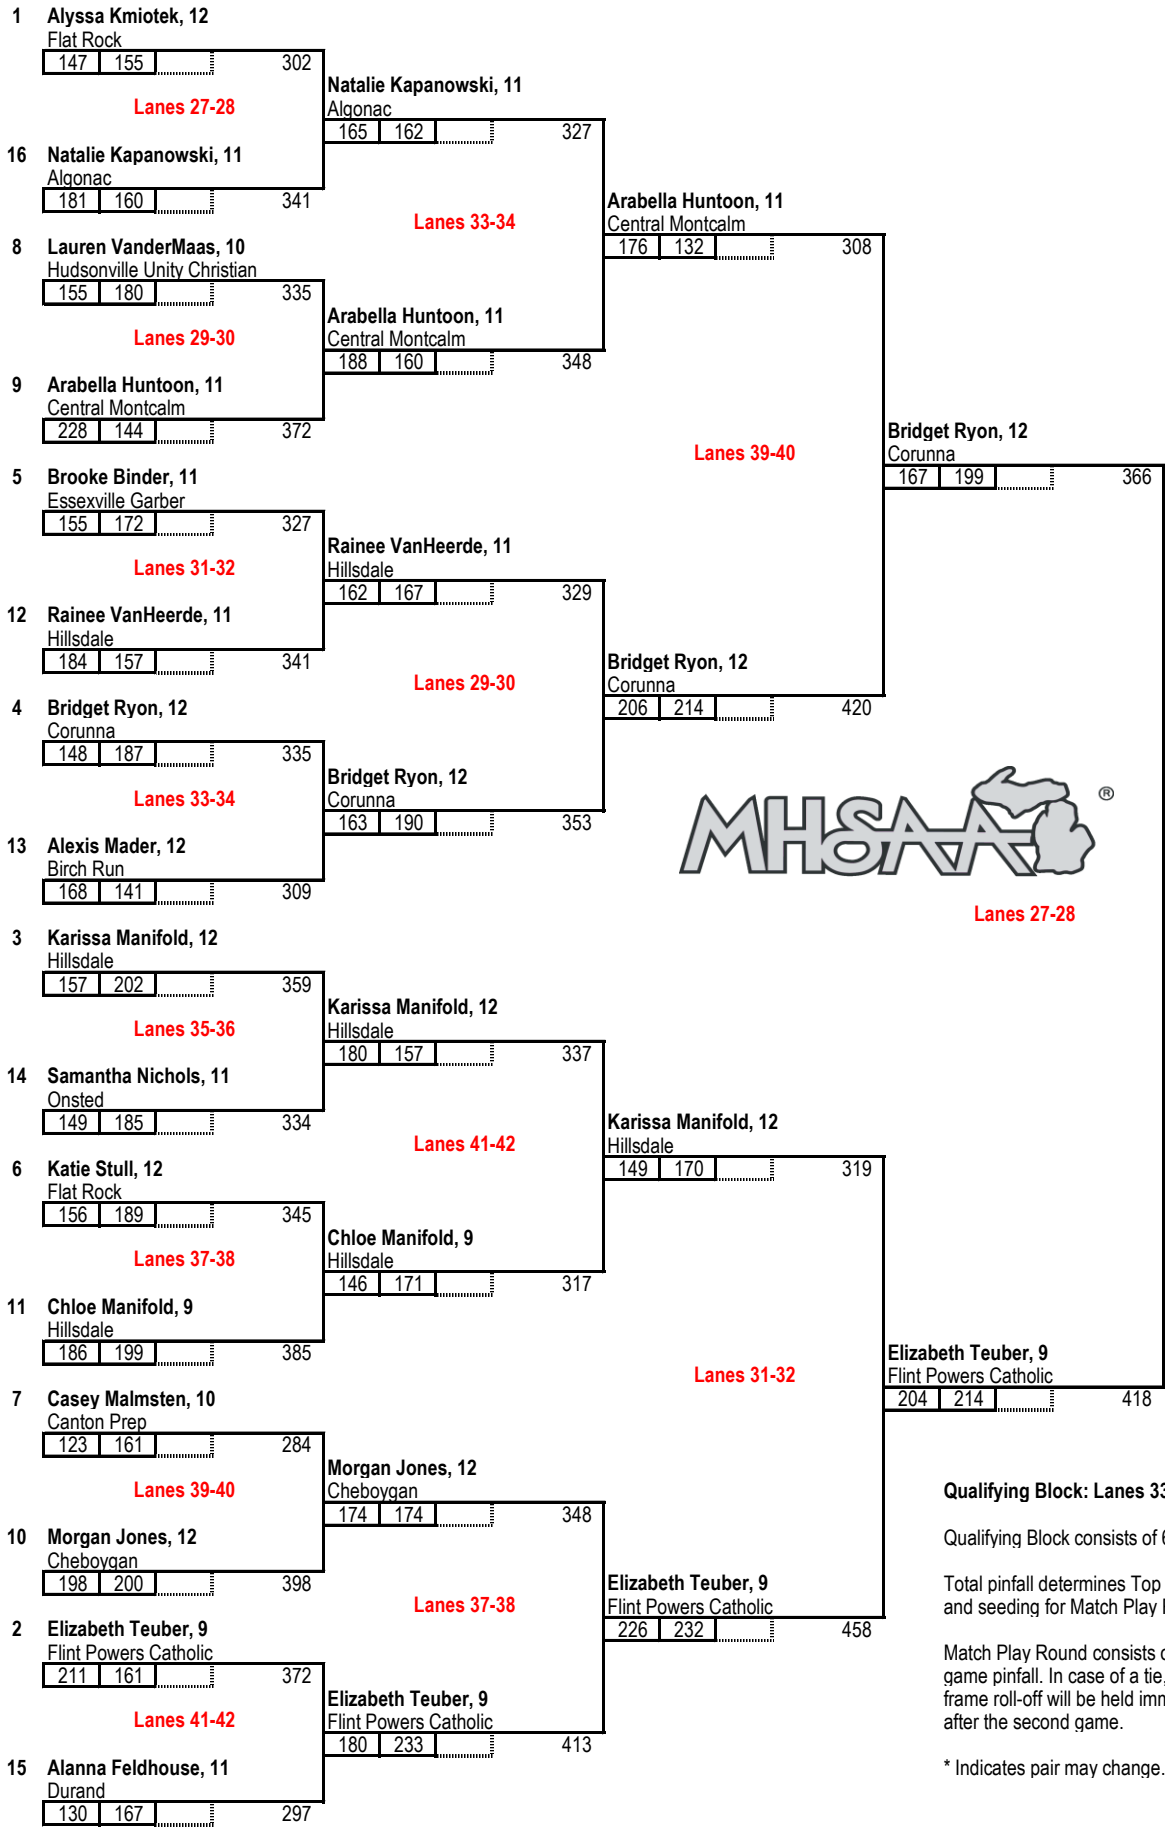

# MHSAA SINGLES FINALS - DIVISION 3 GIRLS

JAX60 - Jackson | March 27, 2021

**Qualifying Block: Lanes 33-56**

Qualifying Block consists of 6 games.

Total pinfall determines Top 16 Advancers and seeding for Match Play Round.

Match Play Round consists of total two-game pinfall. In case of a tie, a nine-ten frame roll-off will be held immediately after the second game.

\* Indicates pair may change.

**SINGLES QUALIFYING BLOCK****DIVISION 3 GIRLS**