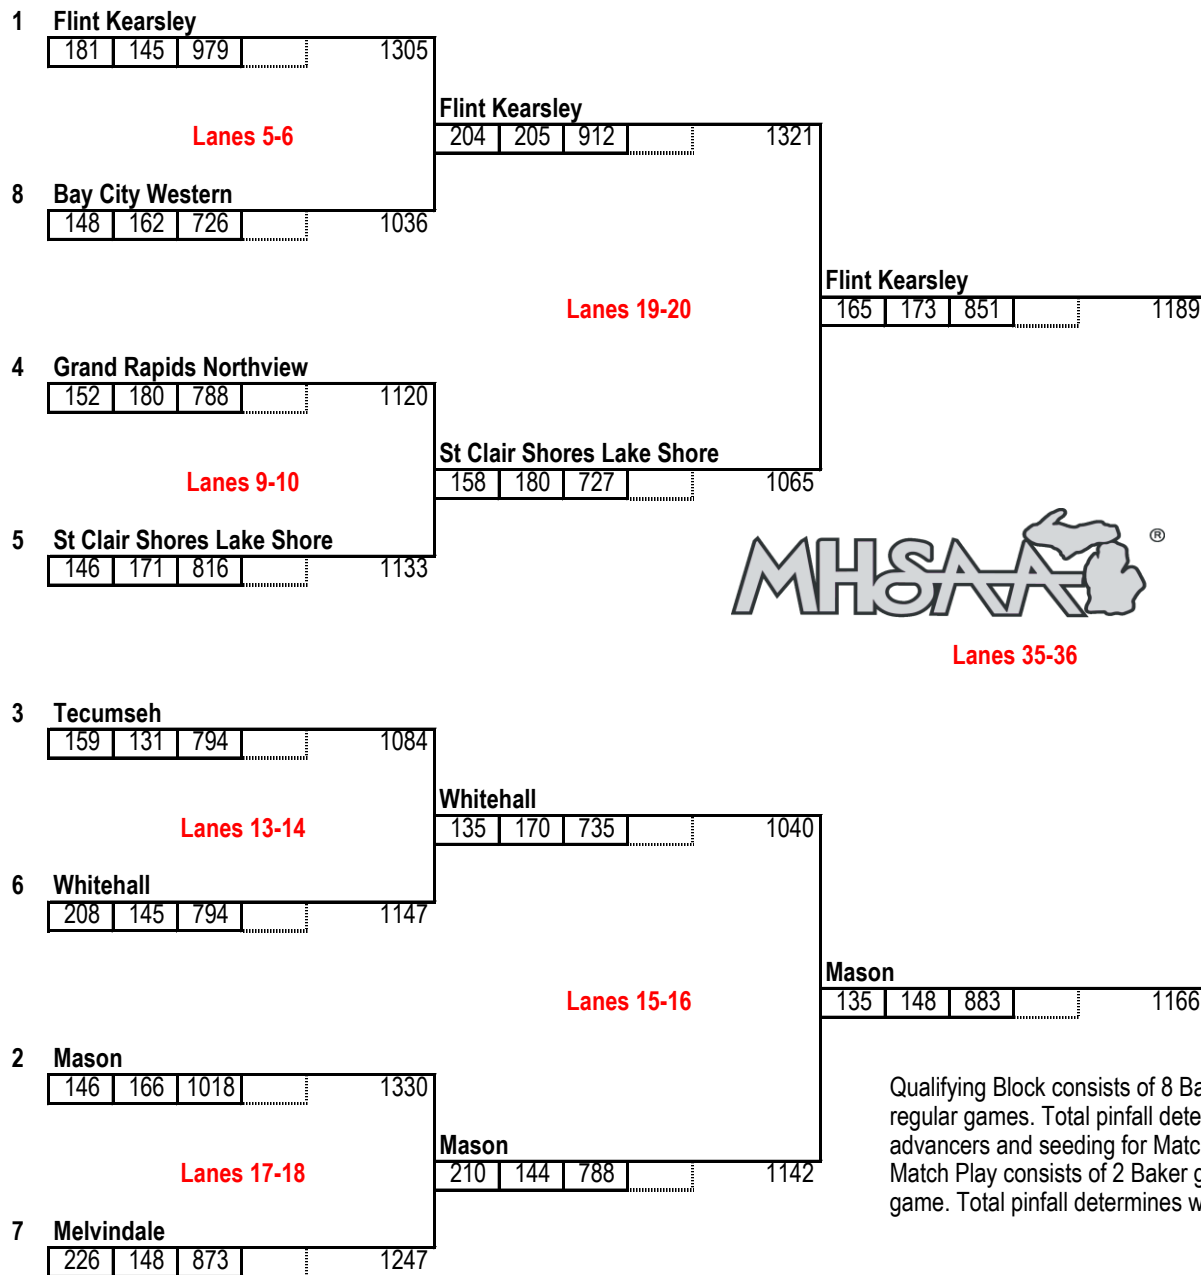

MHSAA TEAM FINALS - DIVISION 2 GIRLS

Century Lanes - Waterford | March 26, 2021

QUALIFYING BLOCK

STARTING LANES

- 7 Allegan
- 16 Bay City Western
- 3 Byron Center
- 19 Charlotte
- 12 Flint Kearsley
- 20 Grand Rapids Northview
- 11 Mason
- 8 Melvindale
- 24 St Clair Shores Lake Shore
- 23 Tecumseh
- 15 Warren Woods Tower
- 4 Whitehall

MATCH PLAY - TOP 8 ADVANCE FROM QUALIFYING BLOCK

Qualifying Block consists of 8 Baker games and 2 regular games. Total pinfall determines Top 8 advancers and seeding for Match Play Round. Match Play consists of 2 Baker games and 1 regular game. Total pinfall determines winner.

**CHAMPIONSHIP
Team Match Play**

Year:	2021
Division:	D2 Girls

TEAM: FLINT KEARSLEY

Baker Games	Score
Game #1	165
Game #2	173

Regular Game Bowler Name	Score
Emilea Sturk	188
Sara Ritchie	0
Megan Timm	190
Allison Eible	179
Allison Robbins	153
Rhyan Langdon Yaklin	
split	141

BAKER TOTAL **338** + REGULAR GAME TOTAL **851** = TOTAL PINFALL **1189**

Coach Signature

TEAM: MASON

Baker Games	Score
Game #1	135
Game #2	148

Regular Game Bowler Name	Score
Alexis Beach	139
Leigha Rue	185
Adriana Thomas	0
Emilee Hendershot	156
Grace Whipple	237
Alivia Kuch	166