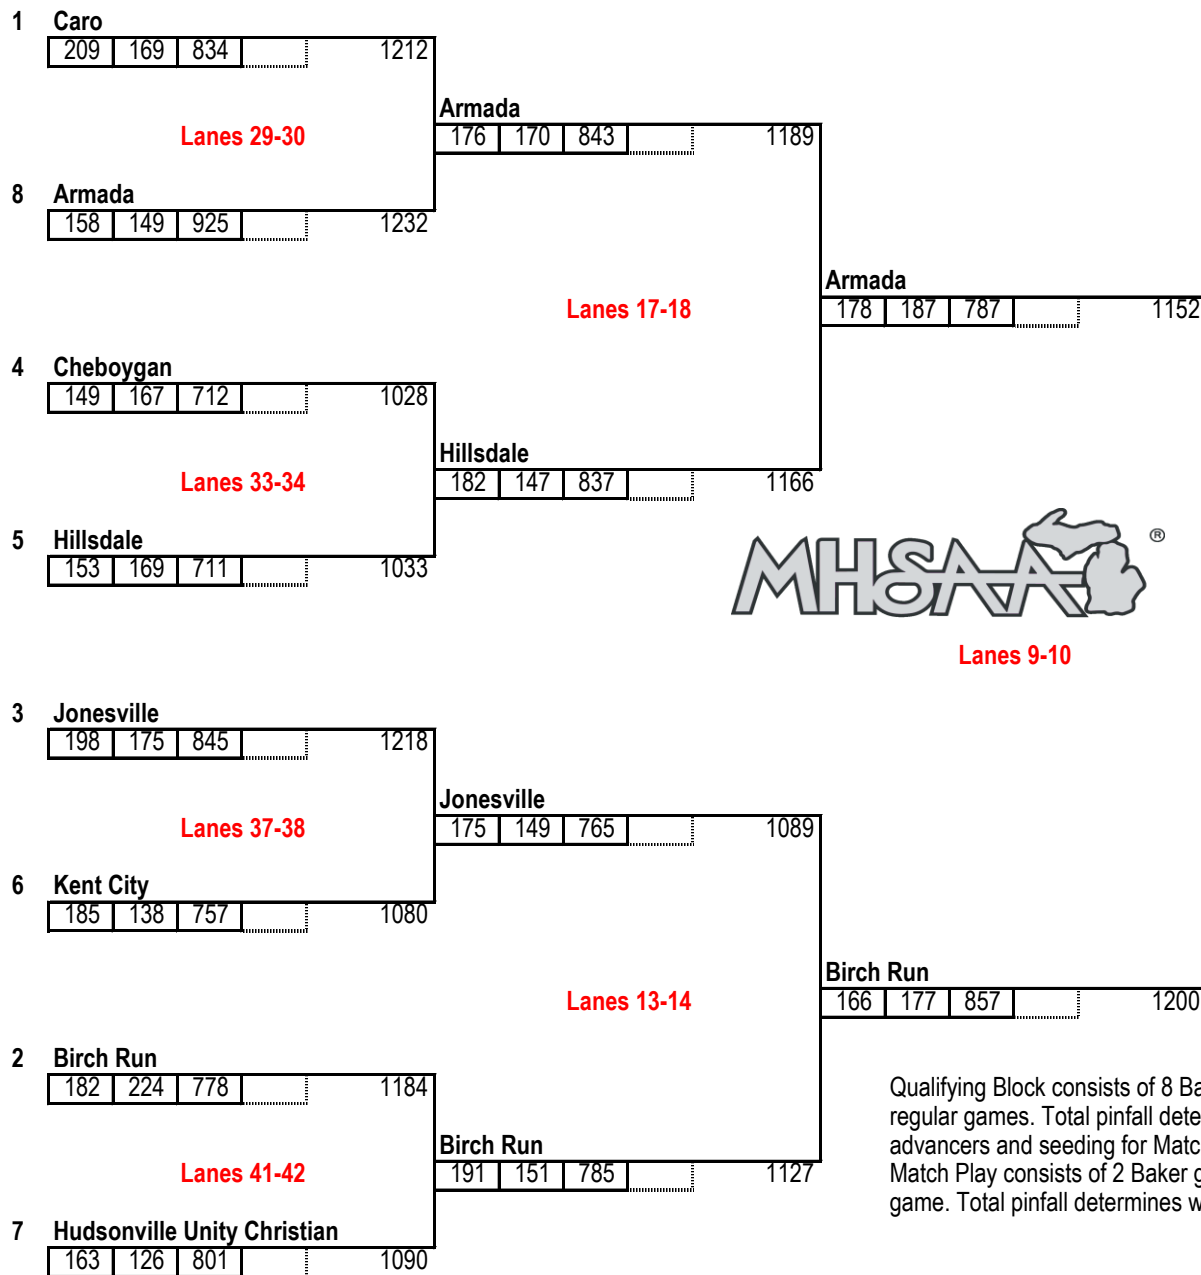

MHSAA TEAM FINALS - DIVISION 3 GIRLS

JAX60 - Jackson | March 26, 2021

QUALIFYING BLOCK

STARTING LANES

- 21 Algonac
- 26 Armada
- 9 Birch Run
- 10 Boyne City
- 17 Canton Prep
- 18 Caro
- 22 Cheboygan
- 25 Flat Rock
- 5 Hillsdale
- 14 Hudsonville Unity Christian
- 13 Jonesville
- 6 Kent City

MATCH PLAY - TOP 8 ADVANCE FROM QUALIFYING BLOCK

Qualifying Block consists of 8 Baker games and 2 regular games. Total pinfall determines Top 8 advancers and seeding for Match Play Round. Match Play consists of 2 Baker games and 1 regular game. Total pinfall determines winner.