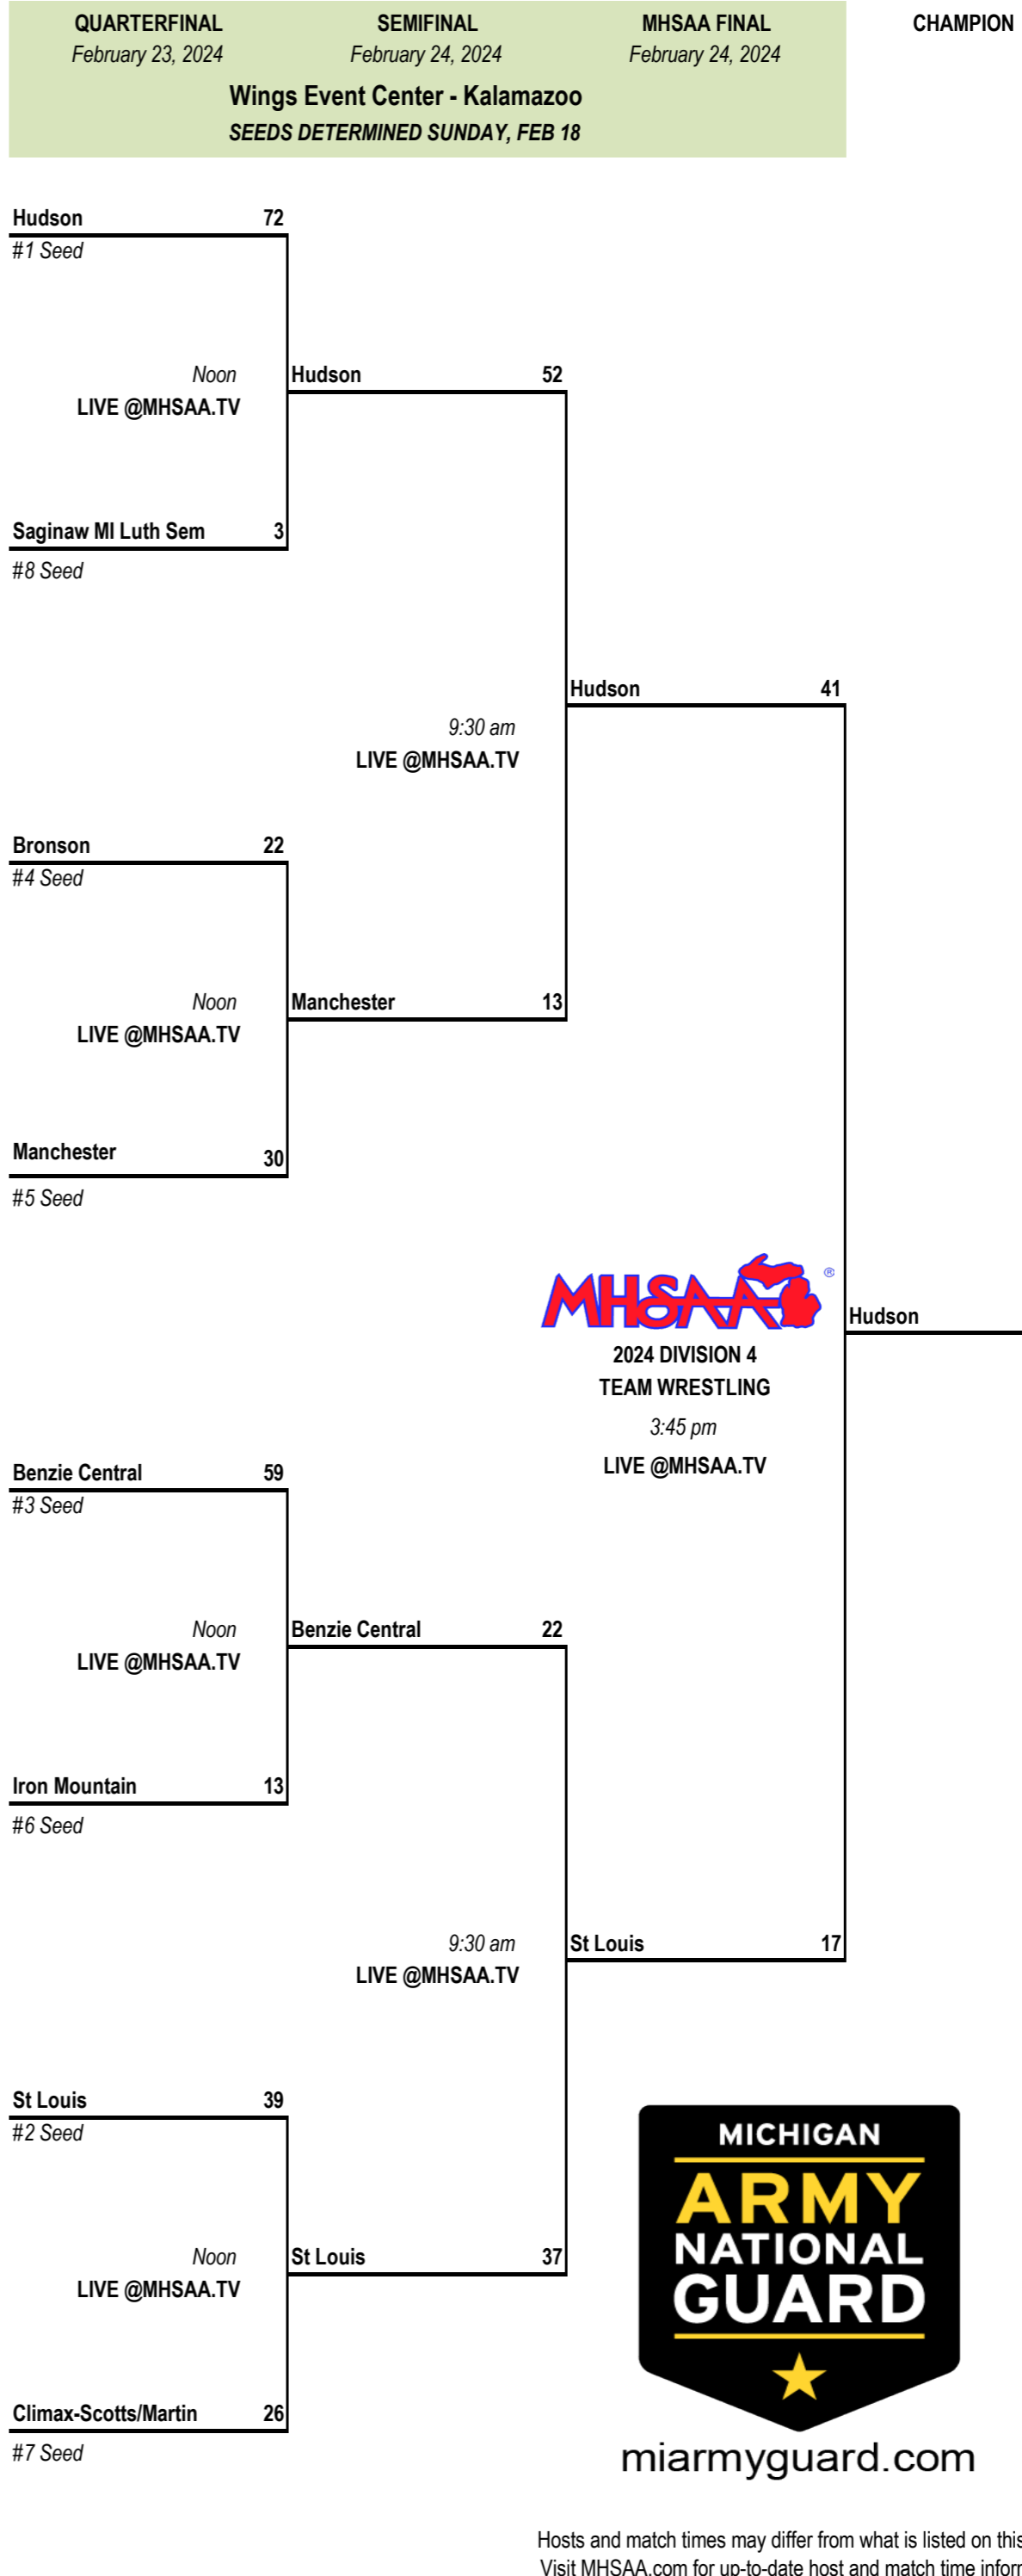

REGIONAL SEMIFINAL February 14, 2024	REGIONAL FINAL February 14, 2024	QUARTERFINALIST
Iron Mountain 47 D197 Bark River-Harris	Iron Mountain 40	Iron Mountain
Munising 29 D198 Munising	R125 St Ignace	
St Ignace 30 D199 St Ignace	Charlevoix 39	
Charlevoix 51 D200 Charlevoix		
Benzie Central 81 D201 Maple City-Glen Lake	Benzie Central 67	Benzie Central
Mancelona 0 D202 Fife Lake Forest Area	R126 Roscommon	
Roscommon 54 D203 Roscommon	Roscommon 12	
Whittemore-Prescott 24 D204 Tawas		
Muskegon CC 5 D205 Holton	St Louis 46	St Louis
St Louis 69 D206 St Louis	R127 Lakeview	
Lakeview 44 D207 Lakeview	Lakeview 14	
LeRoy Pine River 28 D208 LeRoy-Pine River		
Cass City 54 D209 Bad Axe	Cass City 21	Saginaw Mi Luth Seminary
Hemlock 28 D210 Hemlock	R128 Brown City	
Brown City 18 D211 Brown City	Saginaw Mi Luth Seminary 58	
Saginaw Mi Luth Seminary 64 D212 Michigan Lutheran Seminary		
Perry 36 D213 Bath	Leslie 6	Hudson
Leslie 39 D214 Leslie	R129 Addison	
Addison 6 D215 Vandercook Lake	Hudson 68	
Hudson 66 D216 Hudson		
Manchester 42 D217 Monroe-St Mary Catholic C	Manchester 59	Manchester
New Lothrop 25 D218 New Lothrop	R130 Memphis	
Memphis 35 D219 Capac	Riverview Gabriel Richard 18	
Riverview Gabriel Richard 41 D220 Cristo Rey		
Delton Kellogg 27 D221 Bellevue	Springport 21	Bronson
Springport 49 D222 Springport	R131 Mendon	
Mendon 13 D223 Galesburg-Augusta	Bronson 56	
Bronson 61 D224 Bronson		
Climax-Scotts / Martin 33 D225 Gobles	Climax-Scotts / Martin 36	Climax-Scotts / Martin
Decatur 26 D226 Lawton	R132 White Pigeon	
White Pigeon 57 D227 White Pigeon	White Pigeon 32	
Eau Claire 16 D228 Niles Brandywine		